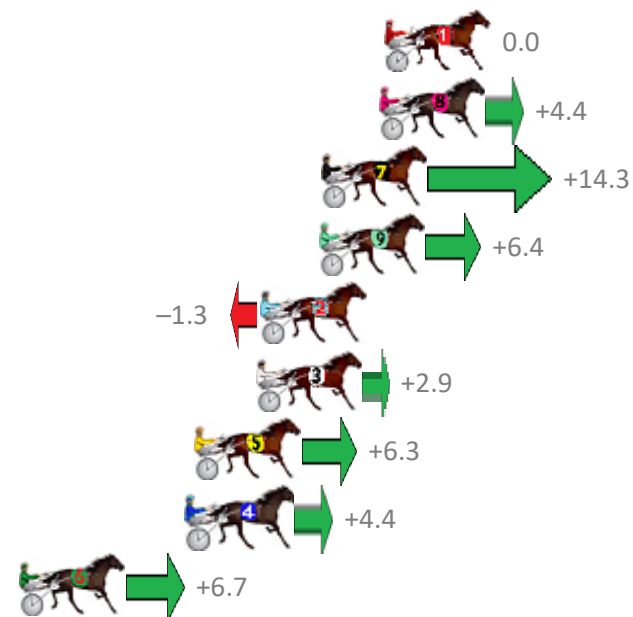

Albion Park Race 10 Distance 1660m

Saturday, 18 January 2020

Gross Time: 1:57.80 MileRate: 1:54.20 LeadTime: 3.60s First Qtr: 27.90s Second Qtr: 30.00s Third Qtr: 28.10s Fourth Qtr: 28.20s

No Horse	Plc	Margin	Time	800Time (W)	400 Time (W)
1 OUR BONDI BEACH	1	0.0m	1:57.80	56.30s (0)	28.20s (0)
8 HEZ RAZOR SHARP	2	0.2m	1:57.81	55.99s (0)	27.88s (0)
7 JUMPING JOLT	3	2.5m	1:57.98	55.29s (1)	27.36s (2)
9 GOD SAKE	4	2.6m	1:57.98	55.85s (0)	27.69s (0)
2 WITH AUTHORITY	5	4.9m	1:58.15	56.39s (1)	28.42s (1)
3 HOT ROD HEAVEN	6	5.1m	1:58.16	56.10s (1)	28.24s (2)
5 THREO	7	7.5m	1:58.33	55.86s (0)	27.67s (1)
4 PSYCHEDELIC	8	7.8m	1:58.35	55.99s (1)	28.07s (2)
6 PLATINUM ROULETTE	9	14.5m	1:58.82	55.83s (1)	28.15s (3)

Finish Position and metres gained from 800m

Sectionals
Powered by

Home of Australian Harness Sectionals

Get your sectionals delivered to your inbox daily

Check out www.pjdata.com.au

The Racing Queensland Board (trading as Racing Queensland) and provider are not responsible for the completeness or accuracy of any of the information contained herein, and makes no representations about its suitability for any purpose.