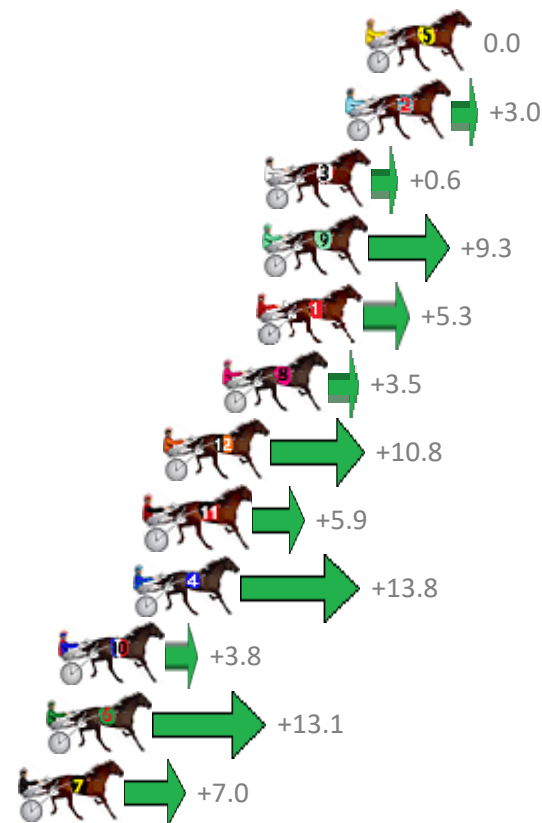

Albion Park Race 1 Distance 1660m

Saturday, 18 January 2020

Gross Time: 1:56.90 MileRate: 1:53.30 LeadTime: 3.60s First Qtr: 26.60s Second Qtr: 31.80s Third Qtr: 27.40s Fourth Qtr: 27.50s

No Horse	Plc	Margin	Time	800Time (W)	400 Time (W)
5 ZAHVEN BANNER	1	0.0m	1:56.90	54.90s (0)	27.50s (0)
2 CASINO TOMMY	2	0.8m	1:56.96	54.69s (1)	27.29s (1)
3 SPIKE BROMAC	3	4.0m	1:57.18	54.86s (0)	27.40s (0)
9 CLARKEY	4	4.1m	1:57.18	54.26s (1)	27.18s (1)
1 PARISIAN ROCKSTAR	5	4.3m	1:57.20	54.54s (0)	27.04s (0)
8 MY MASTERCRAFTSMA	6	5.7m	1:57.29	54.66s (2)	27.49s (2)
12 DREAM TO SHARE	7	8.0m	1:57.45	54.16s (0)	26.66s (0)
11 BODHI TREE	8	8.7m	1:57.50	54.50s (0)	27.04s (0)
4 TIN ROOF RAIDER	9	9.2m	1:57.53	53.95s (0)	27.13s (1)
10 TULHURST ACE	10	12.2m	1:57.74	54.64s (2)	27.56s (2)
6 IMA TOP TYCOON	11	12.7m	1:57.77	54.00s (2)	27.03s (1)
7 CLARRY	12	13.8m	1:57.85	54.42s (2)	27.35s (2)

Finish Position and metres gained from 800m

Sectionals
Powered by

Home of Australian Harness Sectionals

Get your sectionals delivered to your inbox daily

Check out www.pjdata.com.au

The Racing Queensland Board (trading as Racing Queensland) and provider are not responsible for the completeness or accuracy of any of the information contained herein, and makes no representations about its suitability for any purpose.