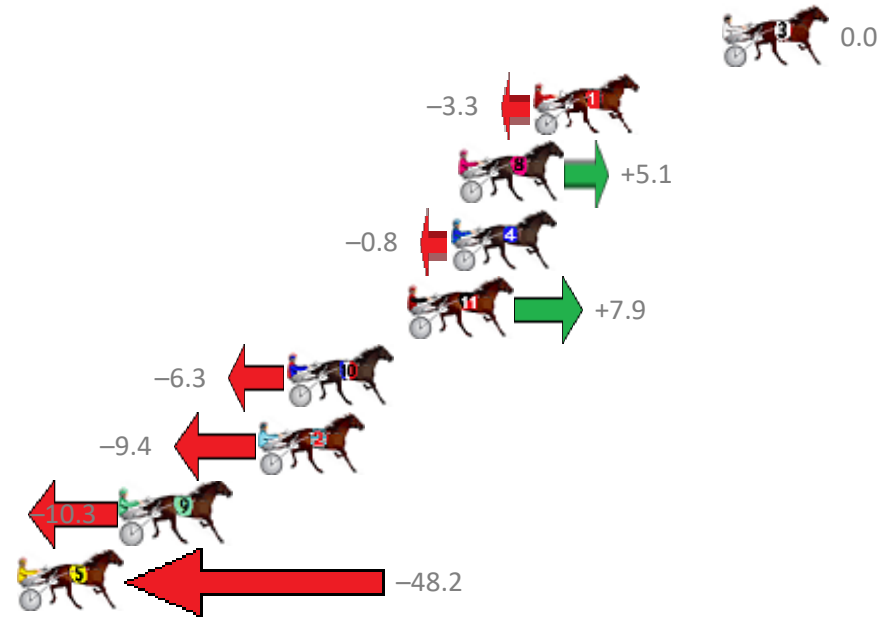

Albion Park Race 6 Distance 2138m

Saturday, 18 January 2020

Gross Time: 2:34.80 MileRate: 1:56.50 LeadTime: 37.80s First Qtr: 30.50s Second Qtr: 29.80s Third Qtr: 28.10s Fourth Qtr: 28.60s

No Horse	Plc	Margin	Time	800Time (W)	400 Time (W)
3 MAJOR LUCKY	1	0.0m	2:34.80	56.70s (0)	28.60s (0)
1 SONNY ORLANDO	2	7.5m	2:35.34	56.93s (0)	28.82s (0)
8 ONLY IN ROME	3	10.5m	2:35.55	56.34s (2)	28.76s (2)
4 BUCKHORN EXCHANGE	4	10.8m	2:35.57	56.76s (0)	28.49s (0)
11 ARTISTIC SAINT	5	12.5m	2:35.69	56.14s (2)	28.56s (2)
10 GOES BOOM	6	17.3m	2:36.04	57.15s (2)	29.58s (1)
2 HAVANA MOON	7	18.4m	2:36.12	57.37s (1)	28.47s (2)
9 TUESDAYS FELLA	8	23.9m	2:36.51	57.43s (1)	28.92s (0)
5 MISTER DECORUM	9	52.6m	2:38.56	60.12s (1)	31.05s (1)

Finish Position and metres gained from 800m

Sectionals
Powered by

Home of Australian Harness Sectionals

Get your sectionals delivered to your inbox daily

Check out www.pjdata.com.au

The Racing Queensland Board (trading as Racing Queensland) and provider are not responsible for the completeness or accuracy of any of the information contained herein, and makes no representations about its suitability for any purpose.