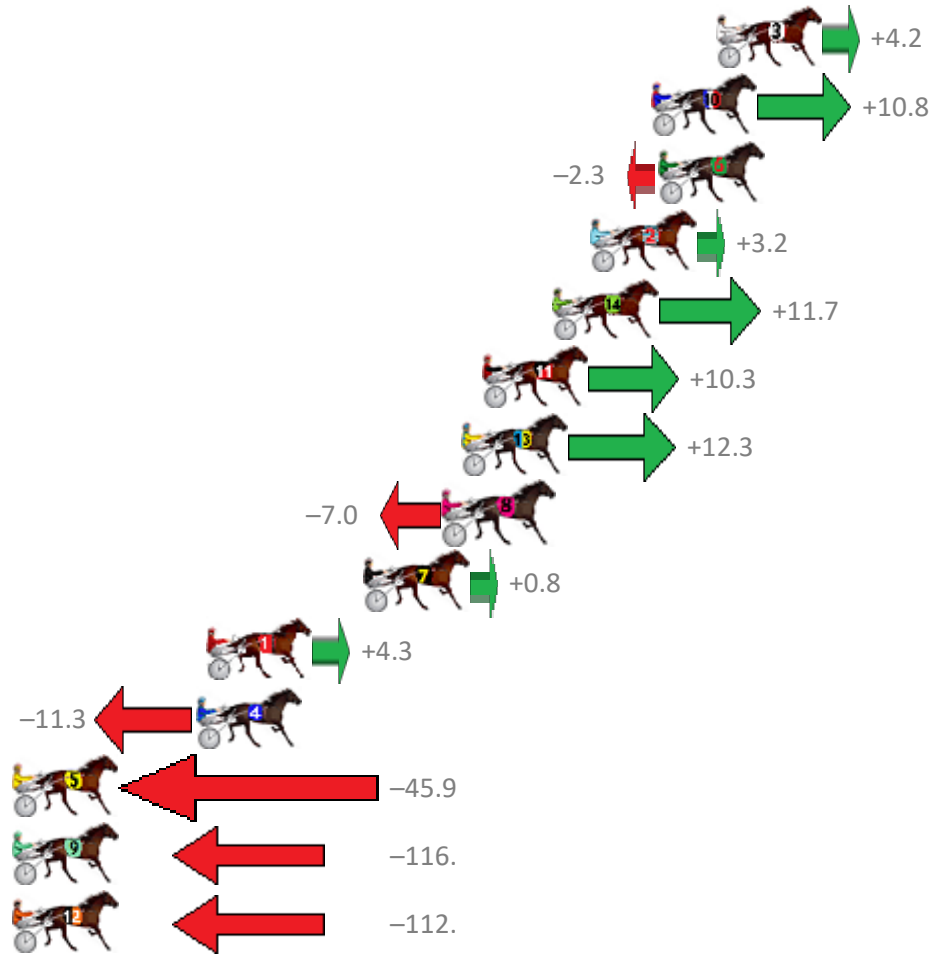

Albion Park Race 8 Distance 2138m

Saturday, 18 January 2020

Gross Time: 2:42.10 MileRate: 2:02.00 LeadTime: 40.90s First Qtr: 31.30s Second Qtr: 31.60s Third Qtr: 28.80s Fourth Qtr: 29.50s

No Horse	Plc	Margin	Time	800Time (W)	400 Time (W)
3 ALS LAW	1	0.0m	2:42.10	57.99s (0)	29.16s (0)
10 QUIETLY SPOKEN	2	2.6m	2:42.29	57.51s (1)	29.63s (1)
6 REIGN ON ME	3	2.3m	2:42.27	58.47s (0)	29.67s (0)
2 LAVROS TEXAS	4	5.0m	2:42.47	58.07s (1)	29.13s (0)
14 NORTHERN MUSCLE	5	6.5m	2:42.58	57.45s (1)	29.37s (2)
11 SOUTHERN ALPS	6	9.3m	2:42.79	57.55s (0)	28.39s (0)
13 MAYBETOTHEMAX	7	10.1m	2:42.84	57.40s (1)	29.02s (1)
8 JUSTABITNOISY	8	10.8m	2:42.90	58.81s (1)	29.82s (1)
7 MISTER GUNSEN	9	14.0m	2:43.13	58.24s (0)	28.25s (1)
1 MATATOKI	10	20.3m	2:43.60	57.99s (0)	29.27s (1)
4 MELPARK ROYAL SON	11	20.7m	2:43.63	59.12s (0)	29.79s (0)
5 DAVEYS GIFT	12	88.9m	2:48.66	61.64s (0)	31.63s (0)
9 CLOVER MAC	13	316.9m	3:05.47	66.82s (0)	33.70s (0)
12 MIRACLE RISING	14	322.5m	3:05.88	66.50s (0)	33.37s (0)

Finish Position and metres gained from 800m

Sectionals
Powered by

Home of Australian Harness Sectionals

Get your sectionals delivered to your inbox daily

Check out www.pjdata.com.au

The Racing Queensland Board (trading as Racing Queensland) and provider are not responsible for the completeness or accuracy of any of the information contained herein, and makes no representations about its suitability for any purpose.