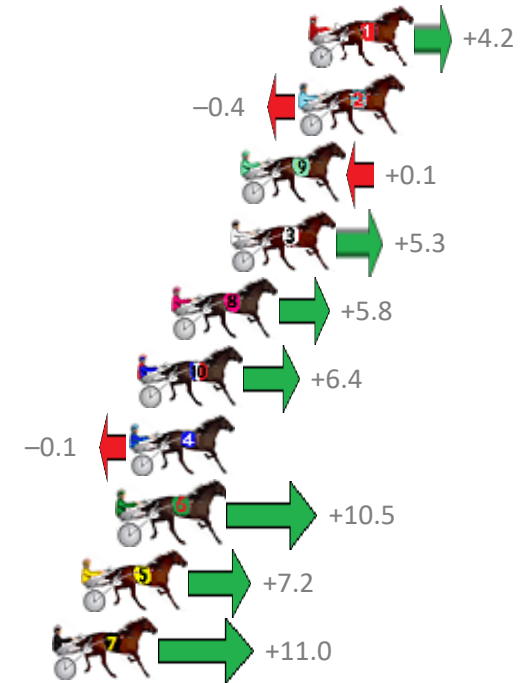

Albion Park Race 7 Distance 1660m

Saturday, 18 January 2020

Gross Time: 1:59.50 MileRate: 1:55.80 LeadTime: 3.50s First Qtr: 27.50s Second Qtr: 32.00s Third Qtr: 29.20s Fourth Qtr: 27.30s

No Horse	Plc	Margin	Time	800Time (W)	400 Time (W)
1 OUR MAJOR DAY	1	0.0m	1:59.50	56.20s (0)	26.99s (0)
2 THATSWHATISAID	2	0.4m	1:59.53	56.53s (0)	27.33s (0)
9 RUN BOY RUN	3	2.7m	1:59.68	56.49s (1)	27.33s (1)
3 WEEDONS EXPRESS	4	3.1m	1:59.71	56.13s (0)	26.86s (0)
8 SECRETAGENT TYCOON	5	5.4m	1:59.87	56.09s (1)	27.35s (2)
10 DAPPER	6	6.8m	1:59.96	56.05s (0)	26.90s (1)
4 CHAPTER ONE	7	7.1m	1:59.98	56.51s (1)	27.32s (1)
6 MAJOR CURRENCY	8	7.5m	2:00.01	55.76s (0)	26.71s (0)
5 CHARMING MAJOR	9	9.0m	2:00.11	55.99s (1)	27.27s (2)
7 BEE GEES BANDIT	10	10.2m	2:00.20	55.72s (1)	26.93s (2)

Finish Position and metres gained from 800m

Sectionals
Powered by

Home of Australian Harness Sectionals

Get your sectionals delivered to your inbox daily

Check out www.pjdata.com.au

The Racing Queensland Board (trading as Racing Queensland) and provider are not responsible for the completeness or accuracy of any of the information contained herein, and makes no representations about its suitability for any purpose.