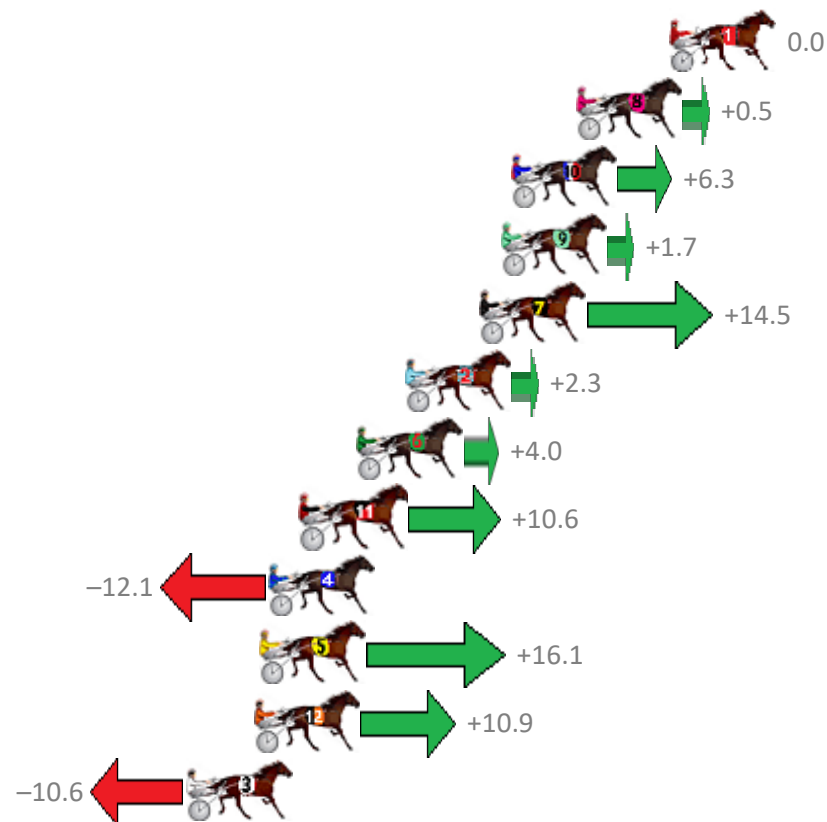

Albion Park Race 5 Distance 1660m

Saturday, 18 January 2020

Gross Time: 1:59.20 MileRate: 1:55.60 LeadTime: 3.50s First Qtr: 27.50s Second Qtr: 31.70s Third Qtr: 28.10s Fourth Qtr: 28.40s

No Horse	Plc	Margin	Time	800Time (W)	400 Time (W)
1 URBAN GIRL	1	0.0m	1:59.20	56.50s (0)	28.40s (0)
8 CHINOOK WINDS	2	3.7m	1:59.46	56.46s (0)	28.29s (0)
10 MATRON JUJON	3	6.3m	1:59.65	56.06s (0)	27.77s (0)
9 MISS KESHA	4	6.7m	1:59.68	56.38s (0)	28.18s (0)
7 SAINT KILDA BEACH	5	7.5m	1:59.73	55.48s (2)	28.55s (2)
2 MACH TORQUE	6	10.5m	1:59.95	56.34s (1)	28.36s (2)
6 OUR DELIGHT	7	12.4m	2:00.08	56.22s (2)	29.14s (1)
11 OUR LITTLE GIRL	8	14.6m	2:00.24	55.75s (1)	28.31s (2)
4 SOULWRITER	9	15.9m	2:00.33	57.35s (1)	28.99s (1)
5 TRUNKEY DIGGER	10	16.3m	2:00.36	55.36s (2)	28.02s (1)
12 SLIPPERY JADE	11	16.5m	2:00.37	55.73s (2)	28.31s (3)
3 VICTREE MIKAYLA	12	19.2m	2:00.56	57.25s (1)	28.84s (1)

Finish Position and metres gained from 800m

Sectionals
Powered by

Home of Australian Harness Sectionals

Get your sectionals delivered to your inbox daily

Check out www.pjdata.com.au

The Racing Queensland Board (trading as Racing Queensland) and provider are not responsible for the completeness or accuracy of any of the information contained herein, and makes no representations about its suitability for any purpose.