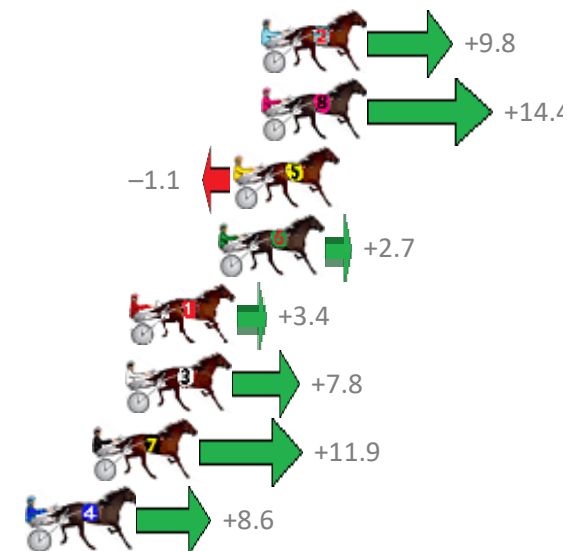

Albion Park Race 9 Distance 1660m

Saturday, 18 January 2020

Gross Time: 1:57.90 MileRate: 1:54.30 LeadTime: 3.50s First Qtr: 27.30s Second Qtr: 30.60s Third Qtr: 28.60s Fourth Qtr: 27.90s

No Horse	Plc	Margin	Time	800Time (W)	400 Time (W)
8 INNOCENT CROCKER	1	0.0m	1:57.90	55.48s (1)	27.04s (1)
2 CHERRYS THE BEST	1	0.0m	1:57.90	55.81s (1)	27.37s (1)
5 COLOMBIAN GOLD	3	1.1m	1:57.98	56.58s (0)	27.98s (0)
6 BALLERINA COURU	4	1.7m	1:58.02	56.31s (0)	27.67s (0)
1 TWITTER BROMAC	5	5.2m	1:58.26	56.26s (0)	27.59s (0)
3 JUST DEAL IT	6	5.4m	1:58.28	55.95s (0)	27.23s (0)
7 SWEET AS	7	6.7m	1:58.37	55.66s (1)	27.21s (1)
4 COMIGAL	8	9.2m	1:58.54	55.89s (0)	27.15s (0)

Finish Position and metres gained from 800m

Sectionals
Powered by

Home of Australian Harness Sectionals

Get your sectionals delivered to your inbox daily

Check out www.pjdata.com.au

The Racing Queensland Board (trading as Racing Queensland) and provider are not responsible for the completeness or accuracy of any of the information contained herein, and makes no representations about its suitability for any purpose.