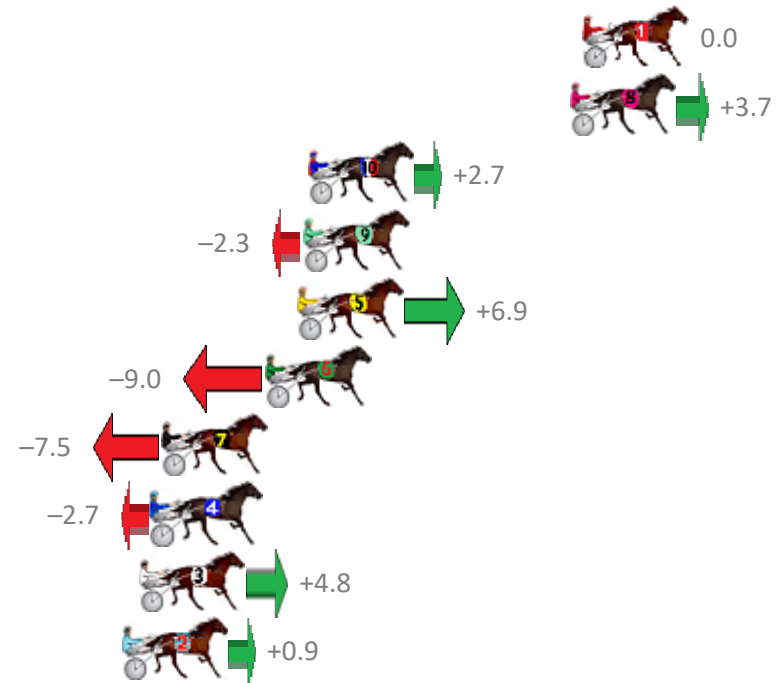

Albion Park Race 4 Distance 2138m

Saturday, 18 January 2020

Gross Time: 2:33.30 MileRate: 1:55.40 LeadTime: 36.20s First Qtr: 31.10s Second Qtr: 28.80s Third Qtr: 28.20s Fourth Qtr: 29.00s

No Horse	Plc	Margin	Time	800Time (W)	400 Time (W)
1 COREY WILLIAM	1	0.0m	2:33.30	57.20s (0)	29.00s (0)
8 SPEECHCRAFT	2	0.5m	2:33.34	56.94s (0)	28.73s (0)
10 RIVERLEIGH ROCKET	3	10.9m	2:34.09	57.01s (0)	28.70s (0)
9 RIVERLEIGH JEFF	4	11.1m	2:34.10	57.36s (0)	29.04s (0)
5 SPRINGFIELD SPIRIT	5	11.3m	2:34.12	56.71s (0)	28.41s (0)
6 CELTIC CRUZA	6	12.6m	2:34.21	57.84s (1)	29.48s (1)
7 COLONEL JOY	7	16.7m	2:34.51	57.74s (1)	29.38s (1)
4 MUCH BETTOR	8	17.1m	2:34.54	57.39s (1)	29.09s (1)
3 IM MAJOR HARRY	9	17.6m	2:34.58	56.86s (2)	29.09s (2)
2 ONE WISE MAN	10	18.3m	2:34.63	57.14s (1)	28.82s (1)

Finish Position and metres gained from 800m

Sectionals
Powered by

Home of Australian Harness Sectionals

Get your sectionals delivered to your inbox daily

Check out www.pjdata.com.au

The Racing Queensland Board (trading as Racing Queensland) and provider are not responsible for the completeness or accuracy of any of the information contained herein, and makes no representations about its suitability for any purpose.