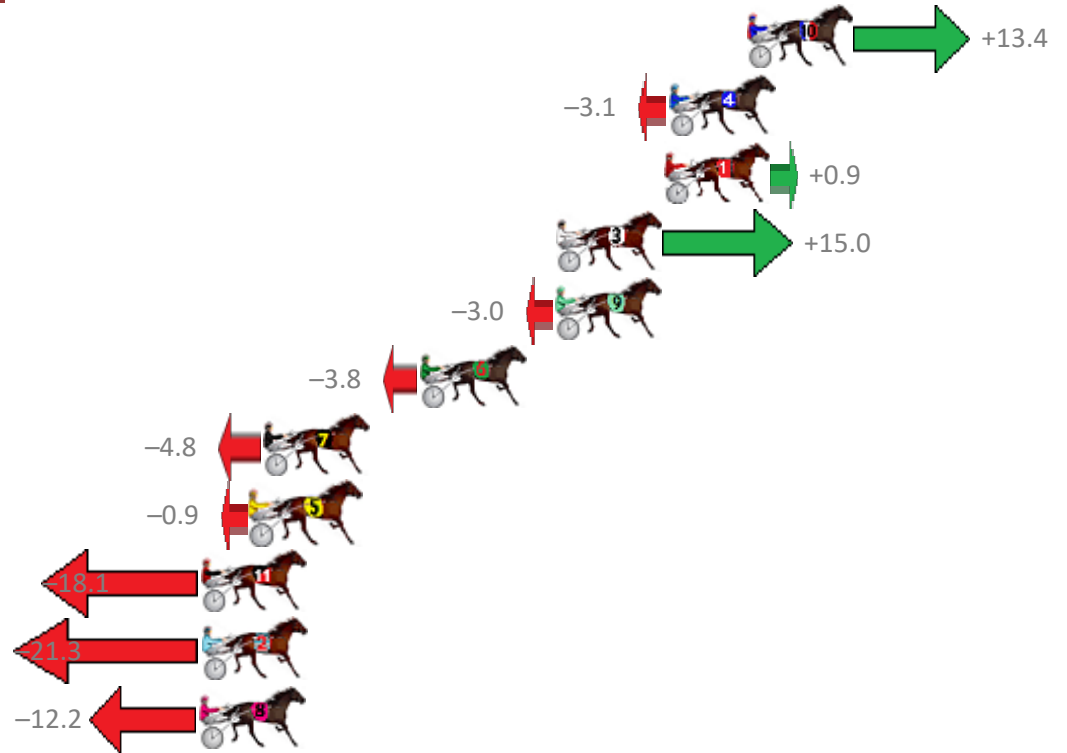

Albion Park Race 2 Distance 2138m

Saturday, 18 January 2020

Gross Time: 2:36.80 MileRate: 1:58.00 LeadTime: 39.10s First Qtr: 33.10s Second Qtr: 28.50s Third Qtr: 28.10s Fourth Qtr: 28.00s

No Horse	Plc	Margin	Time	800Time (W)	400 Time (W)
10 TAKITIMU EXPRESS	1	0.0m	2:36.80	55.16s (0)	27.38s (0)
4 HARD TO HEAR	2	3.1m	2:37.02	56.32s (0)	28.22s (0)
1 BEEF CITY BLAZE	3	3.3m	2:37.03	56.04s (0)	27.92s (0)
3 MAJOR GENERALJUJON	4	7.6m	2:37.33	55.05s (1)	27.48s (0)
9 FEEL THE REIGN	5	7.6m	2:37.33	56.31s (1)	27.96s (1)
6 THATS HOW WEROLL	6	13.0m	2:37.71	56.37s (2)	28.32s (2)
7 LIVING GRAND	7	19.2m	2:38.14	56.44s (2)	28.22s (2)
5 CAMROLLER	8	19.7m	2:38.18	56.16s (2)	28.05s (1)
11 CARDLESFROMHEAVEN	9	21.7m	2:38.32	57.37s (2)	29.23s (2)
2 YKIKAFIL	10	21.7m	2:38.32	57.59s (1)	29.27s (1)
8 OYSTER STRIDE	11	21.8m	2:38.33	56.96s (1)	28.57s (1)

Finish Position and metres gained from 800m

Sectionals
Powered by

Home of Australian Harness Sectionals

Get your sectionals delivered to your inbox daily

Check out www.pjdata.com.au

The Racing Queensland Board (trading as Racing Queensland) and provider are not responsible for the completeness or accuracy of any of the information contained herein, and makes no representations about its suitability for any purpose.