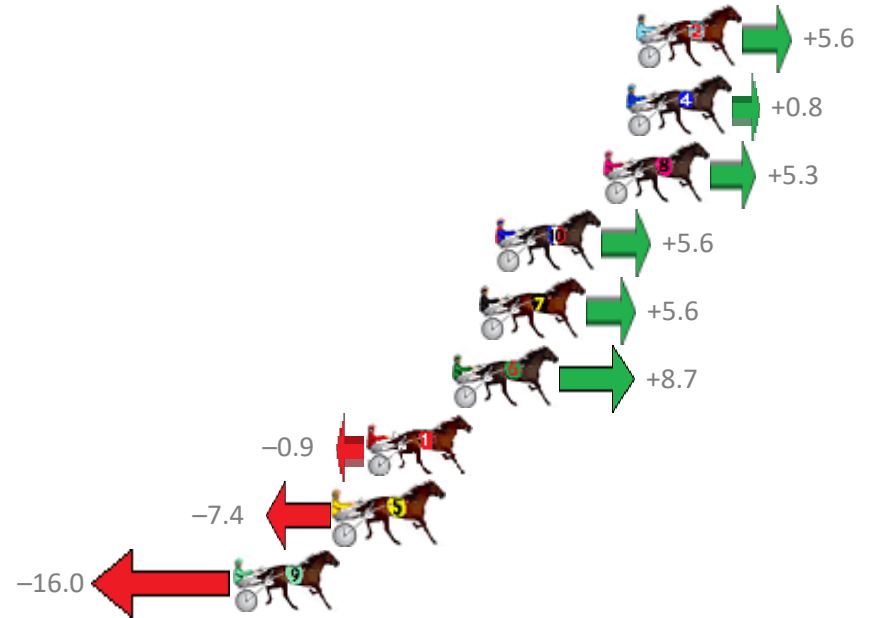

Redcliffe Race 3 Distance 2040m

Wednesday, 15 January 2020

Gross Time: 2:29.60 MileRate: 1:58.00 LeadTime: 29.60s First Qtr: 30.40s Second Qtr: 30.50s Third Qtr: 29.30s Fourth Qtr: 29.80s

No Horse	Plc	Margin	Time	800Time (W)	400 Time (W)
2 GUPTAS CULLEN	1	0.0m	2:29.60	58.69s (0)	29.31s (0)
4 JOANNIES GIRL	2	0.4m	2:29.63	59.04s (0)	29.83s (0)
8 TAYLOR HOOD	3	1.3m	2:29.70	58.71s (2)	29.67s (2)
10 JACKS AT THE BEACH	4	5.6m	2:30.02	58.69s (2)	29.58s (2)
7 RAGING INFERNO	5	6.2m	2:30.06	58.69s (1)	29.32s (1)
6 PACIFIC COIN	6	7.3m	2:30.14	58.46s (2)	29.36s (2)
1 ONYAJANS	7	10.7m	2:30.40	59.17s (0)	29.75s (0)
5 WAVEDANCER	8	12.0m	2:30.49	59.65s (1)	30.07s (1)
9 MISTER DECORUM	9	16.0m	2:30.79	60.28s (1)	30.74s (1)

Finish Position and metres gained from 800m

Sectionals
Powered by

Home of Australian Harness Sectionals

Get your sectionals delivered to your inbox daily

Check out www.pjdata.com.au

The Racing Queensland Board (trading as Racing Queensland) and provider are not responsible for the completeness or accuracy of any of the information contained herein, and makes no representations about its suitability for any purpose.