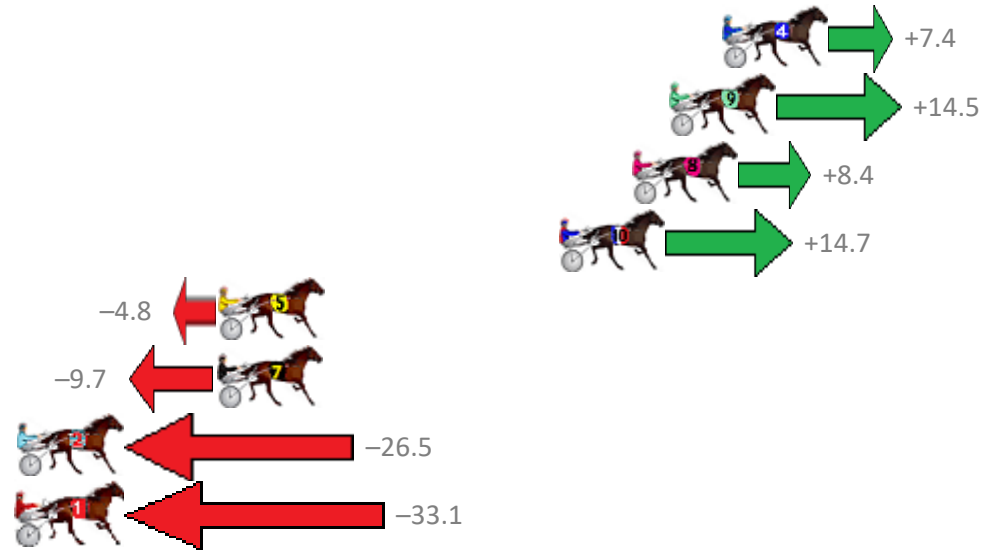

Redcliffe Race 8 Distance 2040m

Wednesday, 15 January 2020

Gross Time: 2:31.30 MileRate: 1:59.40 LeadTime: 30.10s First Qtr: 30.80s Second Qtr: 30.40s Third Qtr: 30.00s Fourth Qtr: 30.00s

No Horse	Plc	Margin	Time	800Time (W)	400 Time (W)
4 TIC TACT	1	0.0m	2:31.30	59.44s (1)	30.00s (1)
9 BARA HALLEY	2	2.1m	2:31.46	58.91s (1)	29.41s (1)
8 SHADYS DELIGHT	3	3.6m	2:31.57	59.37s (1)	29.90s (1)
10 GIZZMO	4	6.5m	2:31.79	58.90s (1)	29.41s (1)
5 CARIBBEAN ROCKET	5	20.0m	2:32.80	60.36s (0)	30.43s (0)
7 SHESFEELINPRECIOUS	6	20.1m	2:32.81	60.73s (0)	30.80s (0)
2 BONNIES CAM	7	31.1m	2:33.63	61.99s (0)	31.97s (0)
1 CAMPBELL BEST	8	33.1m	2:33.78	62.48s (0)	32.45s (0)

Finish Position and metres gained from 800m

Sectionals
Powered by

Home of Australian Harness Sectionals

Get your sectionals delivered to your inbox daily

Check out www.pjdata.com.au

The Racing Queensland Board (trading as Racing Queensland) and provider are not responsible for the completeness or accuracy of any of the information contained herein, and makes no representations about its suitability for any purpose.