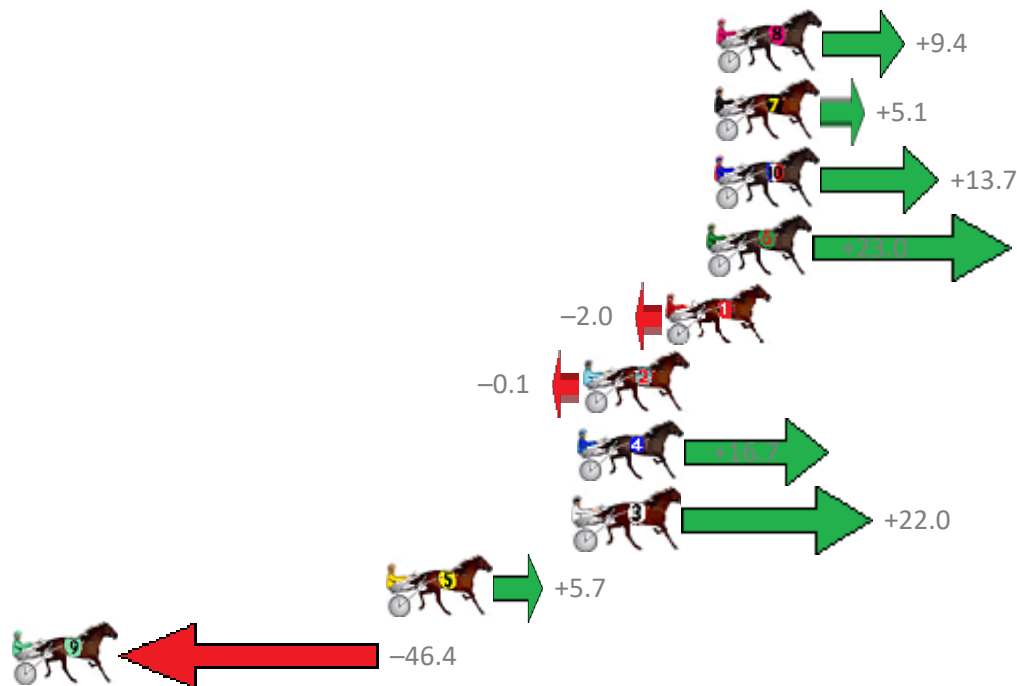

Redcliffe Race 6 Distance 1780m

Wednesday, 15 January 2020

Gross Time: 2:12.90 MileRate: 2:00.20 LeadTime: 11.10s First Qtr: 32.00s Second Qtr: 31.10s Third Qtr: 29.00s Fourth Qtr: 29.70s

No Horse	Plc	Margin	Time	800Time (W)	400 Time (W)
8 MAJOR LUCKY	1	0.0m	2:12.90	58.01s (1)	29.37s (2)
7 ZARAS HEAVEN	2	0.1m	2:12.91	58.33s (0)	29.34s (0)
10 AROONA	3	0.1m	2:12.91	57.69s (1)	29.08s (1)
6 AMAYA BECOMES	4	0.4m	2:12.93	57.01s (1)	28.56s (2)
1 KWASII	5	2.0m	2:13.05	58.85s (0)	29.85s (0)
2 IAM THE JOKER	6	5.3m	2:13.29	58.71s (1)	29.83s (1)
4 CANDYFLOSS	7	5.5m	2:13.31	57.47s (0)	28.19s (0)
3 DOMESTIC ART	8	5.6m	2:13.32	57.09s (1)	28.65s (1)
5 RITCHIE BEE	9	13.1m	2:13.87	58.28s (1)	29.84s (2)
9 SCOTT TOM	10	64.0m	2:17.65	62.10s (0)	31.66s (0)

Finish Position and metres gained from 800m

Sectionals
Powered by

Home of Australian Harness Sectionals

Get your sectionals delivered to your inbox daily

Check out www.pjdata.com.au

The Racing Queensland Board (trading as Racing Queensland) and provider are not responsible for the completeness or accuracy of any of the information contained herein, and makes no representations about its suitability for any purpose.