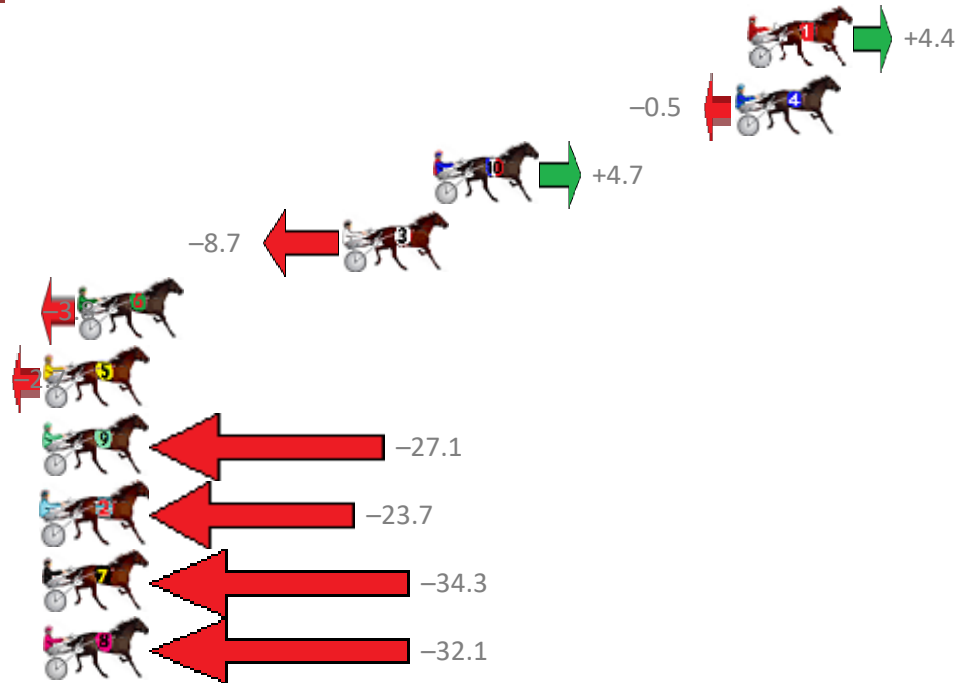

Redcliffe Race 7 Distance 1780m

Wednesday, 15 January 2020

Gross Time: 2:12.60 MileRate: 1:59.90 LeadTime: 11.30s First Qtr: 30.40s Second Qtr: 30.90s Third Qtr: 29.00s Fourth Qtr: 31.00s

No Horse	Plc	Margin	Time	800Time (W)	400 Time (W)
1 TORQUE TO THE MAX	1	0.0m	2:12.60	59.67s (0)	30.63s (0)
4 WRITEABOUTCHELSEA	2	0.5m	2:12.64	60.04s (0)	31.04s (0)
10 CHEYENNE AUTUMN	3	12.5m	2:13.57	59.65s (0)	30.62s (1)
3 DARTESIAN	4	16.1m	2:13.85	60.65s (1)	31.27s (1)
6 NEVASANO	5	26.6m	2:14.66	60.28s (0)	31.50s (0)
5 WECANONLYHOPE	6	28.3m	2:14.79	60.20s (1)	31.47s (1)
9 THE LAST DRAGON	7	28.9m	2:14.84	62.03s (1)	32.96s (1)
2 ITS YOU NOT ME	8	38.3m	2:15.57	61.78s (1)	32.57s (2)
7 PATCHWORK JET	9	46.3m	2:16.19	62.57s (0)	33.55s (0)
8 RAYONG PRINCESS	10	53.5m	2:16.75	62.41s (1)	33.01s (0)

Finish Position and metres gained from 800m

Sectionals
Powered by

Home of Australian Harness Sectionals

Get your sectionals delivered to your inbox daily

Check out www.pjdata.com.au

The Racing Queensland Board (trading as Racing Queensland) and provider are not responsible for the completeness or accuracy of any of the information contained herein, and makes no representations about its suitability for any purpose.