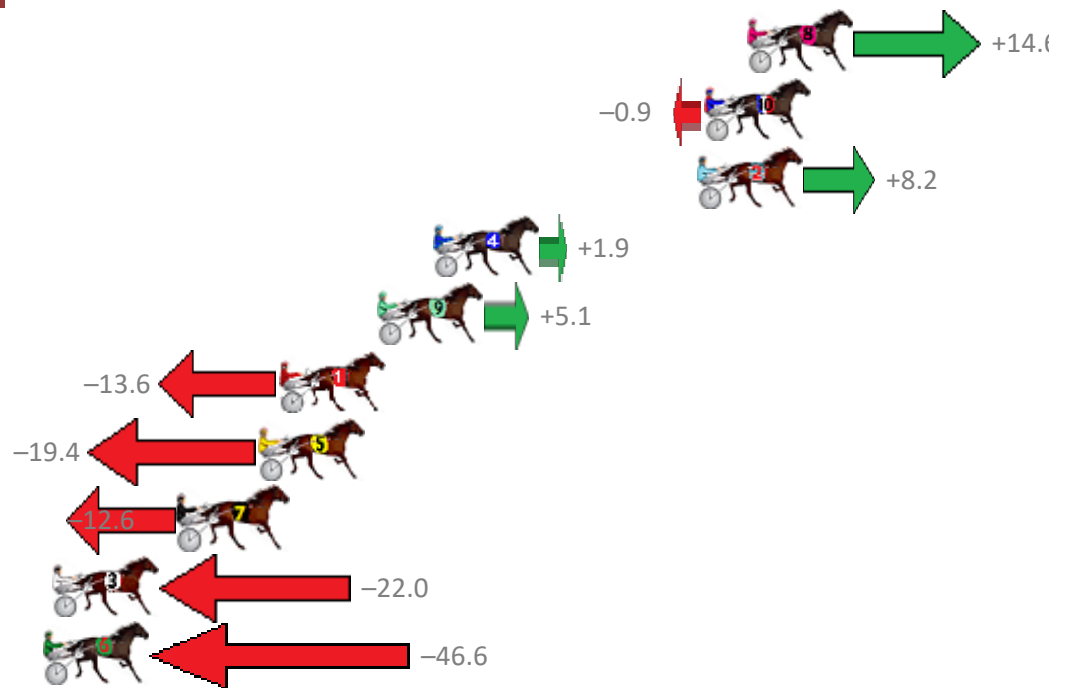

Redcliffe Race 5 Distance 2040m

Wednesday, 15 January 2020

Gross Time: 2:32.90 MileRate: 2:00.60 LeadTime: 30.50s First Qtr: 32.00s Second Qtr: 30.70s Third Qtr: 30.10s Fourth Qtr: 29.60s

No Horse	Plc	Margin	Time	800Time (W)	400 Time (W)
8 FAVOURITEHIGHLIGHT	1	0.0m	2:32.90	58.61s (1)	29.20s (2)
10 MONTANA EXPRESS	2	1.7m	2:33.03	59.77s (1)	29.73s (1)
2 MY ULTIMATE HELL	3	2.0m	2:33.05	59.09s (1)	29.67s (2)
4 BERTILS DELIGHT	4	12.5m	2:33.82	59.56s (0)	29.87s (1)
9 IMPRESSIVE DIAMOND	5	14.7m	2:33.99	59.32s (1)	29.96s (2)
1 HOLLIE	6	18.6m	2:34.28	60.71s (0)	30.61s (0)
5 WILD ABOUT TOWN	7	19.4m	2:34.34	61.15s (0)	31.01s (0)
7 ROBINMEGOOD	8	22.6m	2:34.57	60.64s (0)	30.53s (0)
3 MOLLY MONTANA	9	27.6m	2:34.94	61.34s (1)	31.30s (1)
6 IM SANDY BAY	10	65.8m	2:37.77	63.18s (0)	33.27s (0)

Finish Position and metres gained from 800m

Sectionals
Powered by

Home of Australian Harness Sectionals

Get your sectionals delivered to your inbox daily

Check out www.pjdata.com.au

The Racing Queensland Board (trading as Racing Queensland) and provider are not responsible for the completeness or accuracy of any of the information contained herein, and makes no representations about its suitability for any purpose.