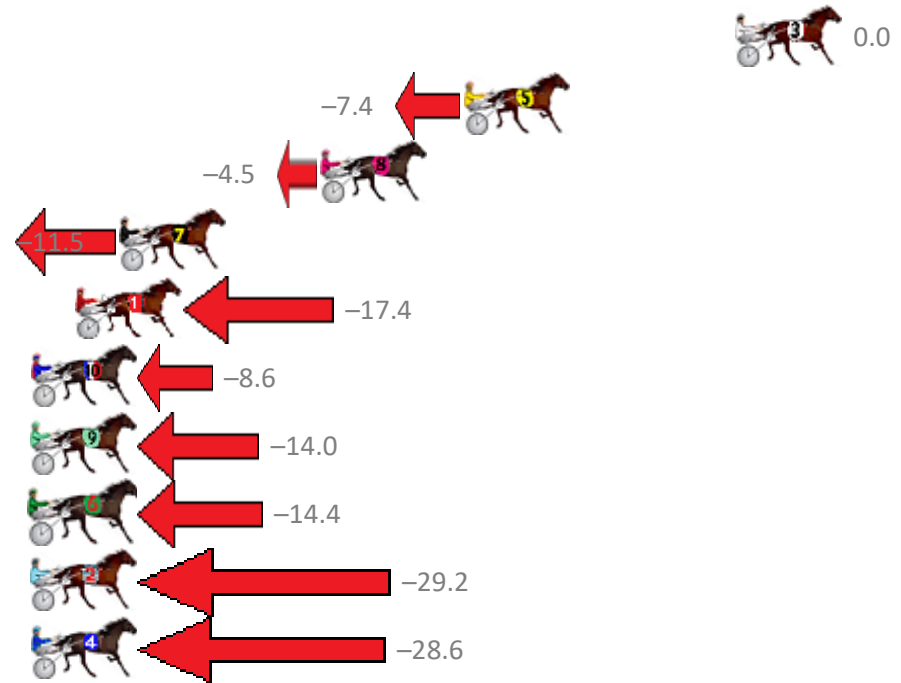

Redcliffe Race 4 Distance 1780m

Wednesday, 15 January 2020

Gross Time: 2:10.10 MileRate: 1:57.60 LeadTime: 11.50s First Qtr: 29.70s Second Qtr: 30.80s Third Qtr: 28.90s Fourth Qtr: 29.20s

No Horse	Plc	Margin	Time	800Time (W)	400 Time (W)
3 ANDREW JAY	1	0.0m	2:10.10	58.10s (0)	29.20s (0)
5 LETS DIG IT	2	10.8m	2:10.89	58.64s (1)	29.65s (0)
8 BUKTHSYSTEM	3	16.5m	2:11.30	58.43s (1)	29.41s (2)
7 MISS CATALINA	4	24.5m	2:11.89	58.94s (0)	29.51s (0)
1 WEASEL	5	26.2m	2:12.01	59.36s (0)	29.93s (1)
10 HINCHINBROOK	6	30.4m	2:12.32	58.72s (1)	29.57s (0)
9 MAKINMEFEELGOOD	7	30.8m	2:12.35	59.12s (1)	29.80s (3)
6 ALOT OF COST	8	31.8m	2:12.42	59.15s (0)	30.15s (2)
2 BOLT THE BOMB	9	33.6m	2:12.55	60.22s (0)	30.65s (0)
4 GIGANTIC JASPER	10	36.2m	2:12.74	60.18s (1)	31.13s (1)

Finish Position and metres gained from 800m

Sectionals
Powered by

Home of Australian Harness Sectionals

Get your sectionals delivered to your inbox daily

Check out www.pjdata.com.au

The Racing Queensland Board (trading as Racing Queensland) and provider are not responsible for the completeness or accuracy of any of the information contained herein, and makes no representations about its suitability for any purpose.