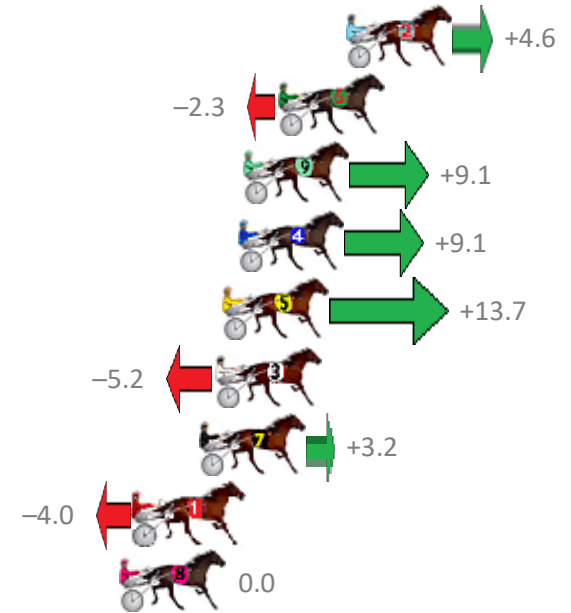

Redcliffe Race 2 Distance 1780m

Wednesday, 15 January 2020

Gross Time: 2:08.40 MileRate: 1:56.10 LeadTime: 11.20s First Qtr: 29.90s Second Qtr: 30.00s Third Qtr: 28.60s Fourth Qtr: 28.70s

No Horse	Plc	Margin	Time	800Time (W)	400 Time (W)
2 MISTER HART	1	0.0m	2:08.40	56.97s (1)	28.31s (1)
6 JUST ROKIN	2	2.7m	2:08.59	57.46s (1)	28.84s (1)
9 CONDAFEW	3	4.1m	2:08.69	56.65s (0)	28.02s (0)
4 STORMONT STAR	4	4.3m	2:08.71	56.65s (1)	28.25s (2)
5 HES NOVAK	5	4.9m	2:08.75	56.32s (1)	27.95s (2)
3 KISS CAM	6	5.2m	2:08.77	57.67s (0)	29.07s (0)
7 COMIGAL	7	5.8m	2:08.82	57.07s (0)	28.44s (0)
1 OUR BUSCEMI	8	8.4m	2:09.00	57.59s (0)	28.96s (0)
8 MISTER ELEGANT	9	9.0m	2:09.05	57.30s (1)	28.59s (1)

Finish Position and metres gained from 800m

Sectionals
Powered by

Home of Australian Harness Sectionals

Get your sectionals delivered to your inbox daily

Check out www.pjdata.com.au

The Racing Queensland Board (trading as Racing Queensland) and provider are not responsible for the completeness or accuracy of any of the information contained herein, and makes no representations about its suitability for any purpose.