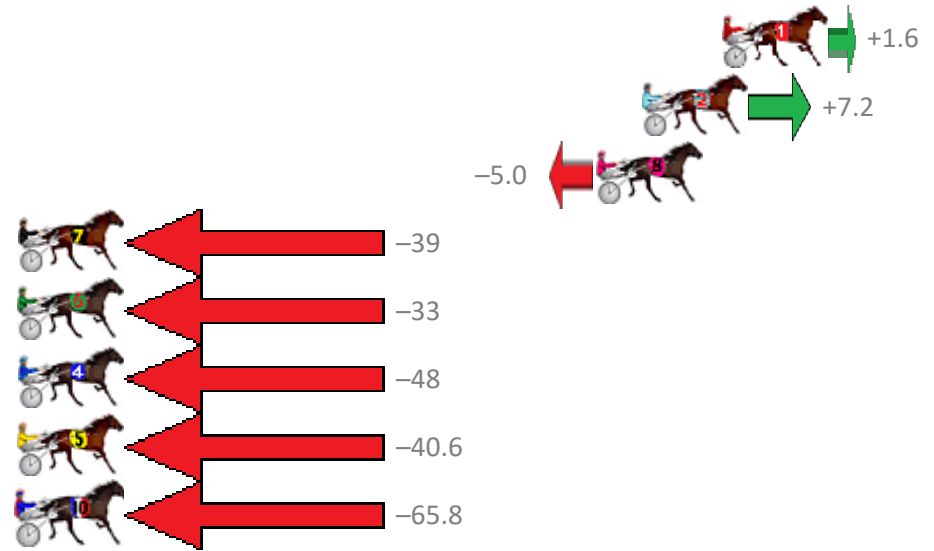

Redcliffe Race 9 Distance 1780m

Wednesday, 15 January 2020

Gross Time: 2:15.20 MileRate: 2:02.30 LeadTime: 11.60s First Qtr: 32.30s Second Qtr: 31.40s Third Qtr: 29.30s Fourth Qtr: 30.60s

No Horse	Plc	Margin	Time	800Time (W)	400 Time (W)
1 SCHOOPY	1	0.0m	2:15.20	59.78s (0)	30.51s (0)
2 IDIOTS DREAM	2	3.2m	2:15.44	59.36s (2)	30.32s (1)
8 GIDUP DARCY	3	5.0m	2:15.58	60.27s (2)	30.98s (1)
7 LANOCH BOY	4	44.9m	2:18.63	62.77s (0)	32.54s (0)
6 DANCING IN MANOLOS	5	50.0m	2:19.02	62.36s (1)	32.11s (0)
4 QUALITY TIME	6	52.0m	2:19.18	63.49s (1)	32.74s (3)
5 CATCH THE BOUQUET	7	57.4m	2:19.59	62.94s (2)	32.96s (4)
10 FOREST MAJOR	8	79.2m	2:21.26	64.83s (0)	33.68s (0)

Finish Position and metres gained from 800m

Sectionals
Powered by

Home of Australian Harness Sectionals

Get your sectionals delivered to your inbox daily

Check out www.pjdata.com.au

The Racing Queensland Board (trading as Racing Queensland) and provider are not responsible for the completeness or accuracy of any of the information contained herein, and makes no representations about its suitability for any purpose.