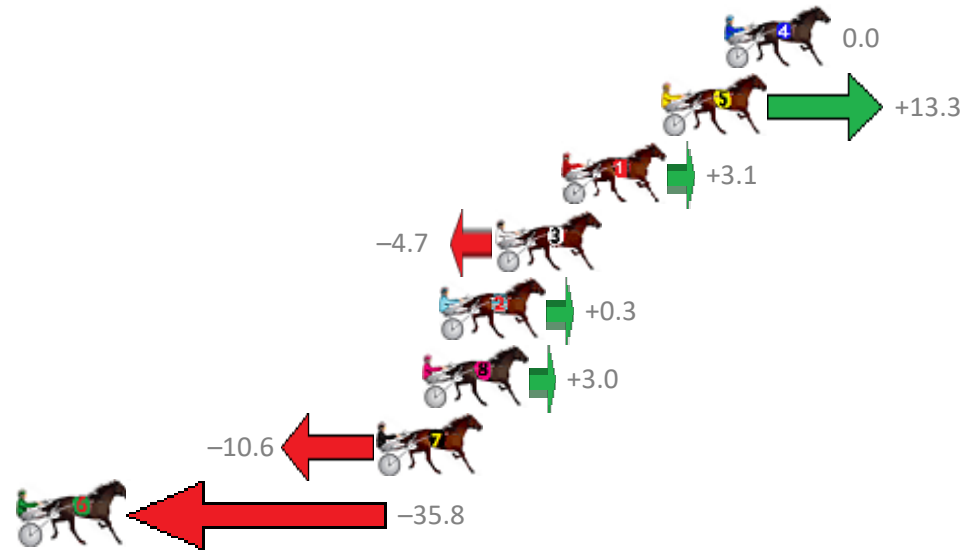

Albion Park Race 7 Distance 2138m

Saturday, 28 December 2019

Gross Time: 2:33.80 MileRate: 1:55.80 LeadTime: 37.10s First Qtr: 28.60s Second Qtr: 29.70s Third Qtr: 29.00s Fourth Qtr: 29.40s

No Horse	Plc	Margin	Time	800Time (W)	400 Time (W)
4 BRADS LUCK	1	0.0m	2:33.80	58.40s (0)	29.40s (0)
5 THREE MUGS IN	2	2.5m	2:33.98	57.43s (1)	28.86s (1)
1 PLATINUM ROULETTE	3	6.5m	2:34.28	58.17s (0)	29.11s (0)
3 MAYWYNS BEST	4	9.1m	2:34.47	58.74s (0)	29.66s (0)
2 MACHEASY	5	11.3m	2:34.63	58.38s (1)	29.82s (2)
8 LIVING AGAIN	6	12.0m	2:34.68	58.18s (0)	29.21s (1)
7 LEXUS ON THE BEACH	7	13.8m	2:34.81	59.17s (1)	30.05s (1)
6 WITH AUTHORITY	8	43.2m	2:36.98	61.01s (1)	31.66s (2)

Finish Position and metres gained from 800m

Sectionals
Powered by

Home of Australian Harness Sectionals

Get your sectionals delivered to your inbox daily

Check out www.pjdata.com.au

The Racing Queensland Board (trading as Racing Queensland) and provider are not responsible for the completeness or accuracy of any of the information contained herein, and makes no representations about its suitability for any purpose.