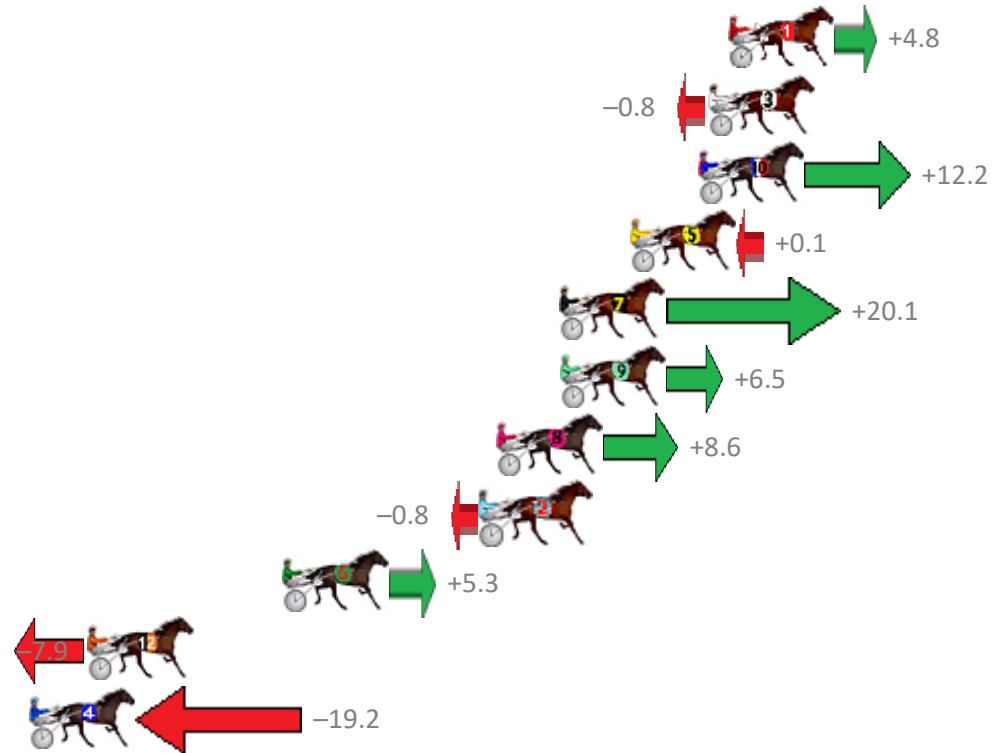

Albion Park Race 5 Distance 1660m

Saturday, 28 December 2019

Gross Time: 2:00.40 MileRate: 1:56.70 LeadTime: 3.50s First Qtr: 27.30s Second Qtr: 31.80s Third Qtr: 28.80s Fourth Qtr: 29.00s

No Horse	Plc	Margin	Time	800Time (W)	400 Time (W)
1 SCHEU CREEK	1	0.0m	2:00.40	57.45s (0)	28.61s (0)
3 STUDLEIGH WILL	2	0.8m	2:00.46	57.86s (0)	29.06s (0)
10 RADAR HILL	3	1.2m	2:00.49	56.92s (1)	28.64s (2)
5 NIGHT NINJA	4	3.9m	2:00.68	57.79s (1)	29.22s (1)
7 FORTES IN FIDE	5	6.7m	2:00.89	56.35s (0)	28.47s (1)
9 GUTS	6	6.7m	2:00.89	57.33s (0)	28.35s (0)
8 MISTER DECORUM	7	9.2m	2:01.07	57.18s (0)	28.72s (2)
2 ITS YOU NOT ME	8	9.8m	2:01.11	57.86s (0)	28.93s (0)
6 CHEYENNE AUTUMN	9	17.7m	2:01.68	57.42s (1)	28.95s (2)
12 VILLAGE CRUISER	10	25.5m	2:02.25	58.37s (1)	29.78s (3)
4 NIFTY STUDLEIGH	11	27.8m	2:02.42	59.19s (1)	30.32s (1)

Finish Position and metres gained from 800m

Sectionals
Powered by

Home of Australian Harness Sectionals

Get your sectionals delivered to your inbox daily

Check out www.pjdata.com.au

The Racing Queensland Board (trading as Racing Queensland) and provider are not responsible for the completeness or accuracy of any of the information contained herein, and makes no representations about its suitability for any purpose.