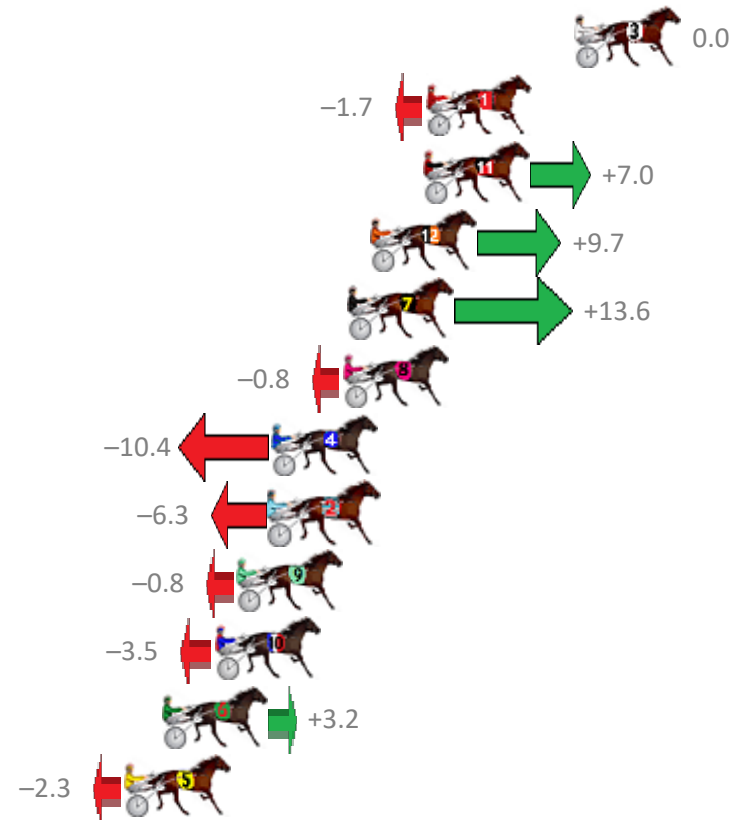

Albion Park Race 1 Distance 2138m

Saturday, 28 December 2019

Gross Time: 2:35.00 MileRate: 1:56.70 LeadTime: 38.60s First Qtr: 30.90s Second Qtr: 31.00s Third Qtr: 27.30s Fourth Qtr: 27.20s

No Horse	Plc	Margin	Time	800Time (W)	400 Time (W)
3 BODHI TREE	1	0.0m	2:35.00	54.50s (0)	27.20s (0)
1 SPIKE BROMAC	2	5.9m	2:35.40	54.62s (0)	27.29s (0)
11 FAME ASSURED	3	6.0m	2:35.41	54.02s (2)	27.55s (2)
12 DREAM TO SHARE	4	8.1m	2:35.55	53.84s (2)	27.36s (2)
7 ROCK WITH SAM	5	9.0m	2:35.61	53.57s (2)	27.09s (2)
8 IMA TOP TYCOON	6	9.2m	2:35.63	54.55s (0)	27.16s (0)
4 BEAVER	7	12.0m	2:35.82	55.21s (1)	27.78s (1)
2 FIOKI	8	12.1m	2:35.82	54.93s (1)	27.48s (1)
9 ALLELUIA	9	13.4m	2:35.91	54.55s (0)	27.08s (0)
10 WHISKEY BLAZE	10	14.3m	2:35.97	54.74s (1)	27.33s (1)
6 TULHURST ACE	11	16.4m	2:36.12	54.28s (0)	26.96s (1)
5 CLARRY	12	17.9m	2:36.22	54.66s (1)	27.33s (2)

Finish Position and metres gained from 800m

Sectionals
Powered by

Home of Australian Harness Sectionals

Get your sectionals delivered to your inbox daily

Check out www.pjdata.com.au

The Racing Queensland Board (trading as Racing Queensland) and provider are not responsible for the completeness or accuracy of any of the information contained herein, and makes no representations about its suitability for any purpose.