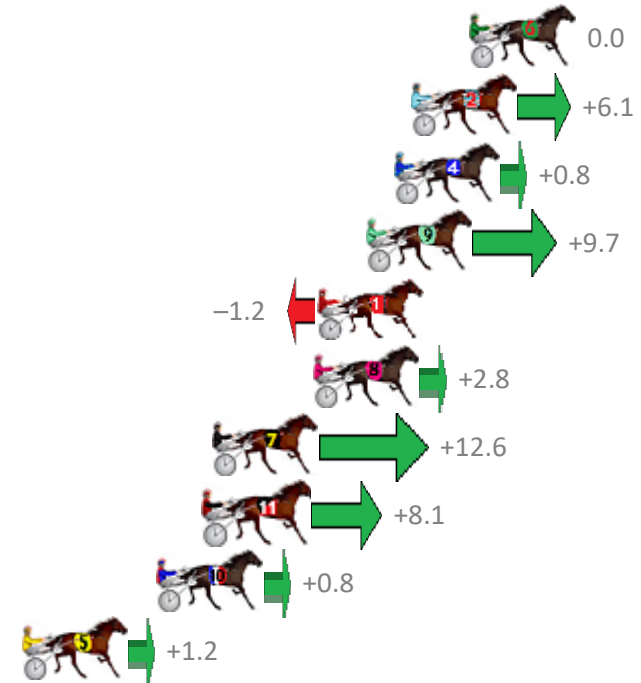

Albion Park Race 3 Distance 1660m

Saturday, 28 December 2019

Gross Time: 1:57.60 MileRate: 1:54.00 LeadTime: 3.30s First Qtr: 27.50s Second Qtr: 30.40s Third Qtr: 27.90s Fourth Qtr: 28.50s

No Horse	Plc	Margin	Time	800Time (W)	400 Time (W)
6 TULHURST SANTANNA	1	0.0m	1:57.60	56.40s (0)	28.50s (0)
2 RANDOM TASK	2	2.3m	1:57.76	55.97s (1)	28.24s (1)
4 DAPPER	3	3.0m	1:57.81	56.34s (1)	28.59s (1)
9 AINTNOBETTOR	4	4.1m	1:57.89	55.72s (1)	28.46s (2)
1 MAJORDOIT	5	6.0m	1:58.03	56.48s (0)	28.53s (0)
8 URBAN GIRL	6	6.2m	1:58.04	56.20s (0)	28.16s (0)
7 COREY WILLIAM	7	10.2m	1:58.33	55.51s (1)	28.07s (1)
11 ONLY IN ROME	8	10.5m	1:58.35	55.83s (2)	28.59s (2)
10 SIR MACADOR	9	12.4m	1:58.48	56.34s (0)	28.17s (0)
5 KAAPALI	10	17.8m	1:58.87	56.32s (0)	28.24s (1)

Finish Position and metres gained from 800m

Sectionals
Powered by

Home of Australian Harness Sectionals

Get your sectionals delivered to your inbox daily

Check out www.pjdata.com.au

The Racing Queensland Board (trading as Racing Queensland) and provider are not responsible for the completeness or accuracy of any of the information contained herein, and makes no representations about its suitability for any purpose.