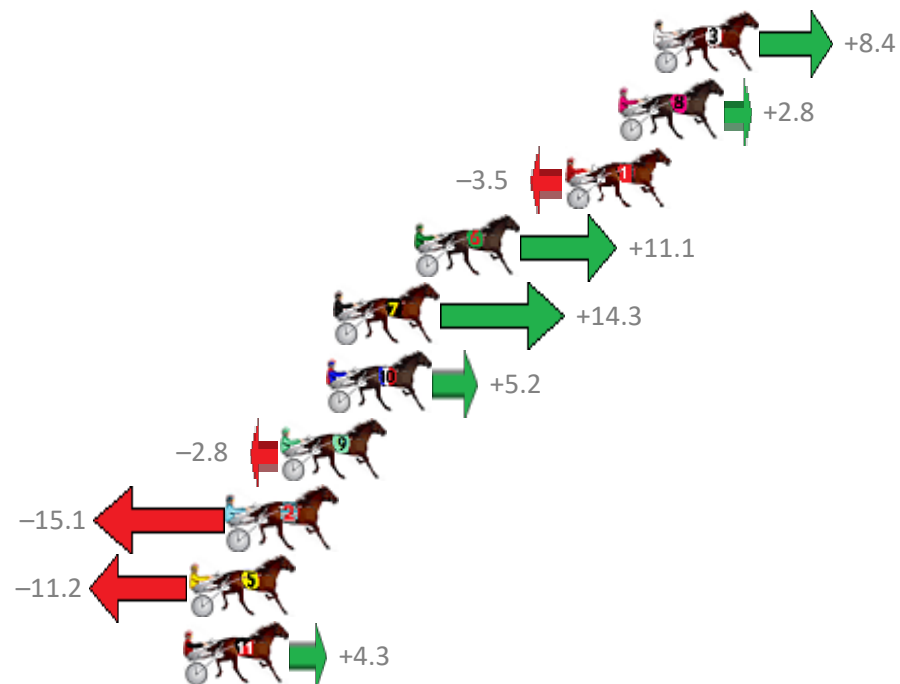

Albion Park Race 2 Distance 1660m

Saturday, 28 December 2019

Gross Time: 1:57.40 MileRate: 1:53.80 LeadTime: 3.50s First Qtr: 26.60s Second Qtr: 29.90s Third Qtr: 28.70s Fourth Qtr: 28.70s

No Horse	Plc	Margin	Time	800Time (W)	400 Time (W)
3 RUATO BAY	1	0.0m	1:57.40	56.80s (0)	28.01s (0)
8 FLYING WINGARD	2	1.4m	1:57.50	57.20s (0)	28.48s (0)
1 CELTIC CRUZA	3	3.5m	1:57.65	57.65s (0)	28.95s (0)
6 STORMONT STAR	4	9.5m	1:58.08	56.60s (0)	28.25s (0)
7 HARD TO HEAR	5	12.7m	1:58.31	56.37s (2)	28.52s (2)
10 SHERIFF JUJON	6	13.0m	1:58.33	57.03s (1)	28.86s (2)
9 BEEF CITY BLAZE	7	14.8m	1:58.46	57.60s (1)	28.60s (1)
2 STUDLEIGH STRIDE	8	16.9m	1:58.61	58.48s (1)	29.41s (1)
5 KEAYANG SPONGE BOB	9	18.4m	1:58.72	58.20s (1)	29.20s (1)
11 LITTLE BOLT	10	18.7m	1:58.74	57.09s (1)	28.61s (2)

Finish Position and metres gained from 800m

Sectionals
Powered by

Home of Australian Harness Sectionals

Get your sectionals delivered to your inbox daily

Check out www.pjdata.com.au

The Racing Queensland Board (trading as Racing Queensland) and provider are not responsible for the completeness or accuracy of any of the information contained herein, and makes no representations about its suitability for any purpose.