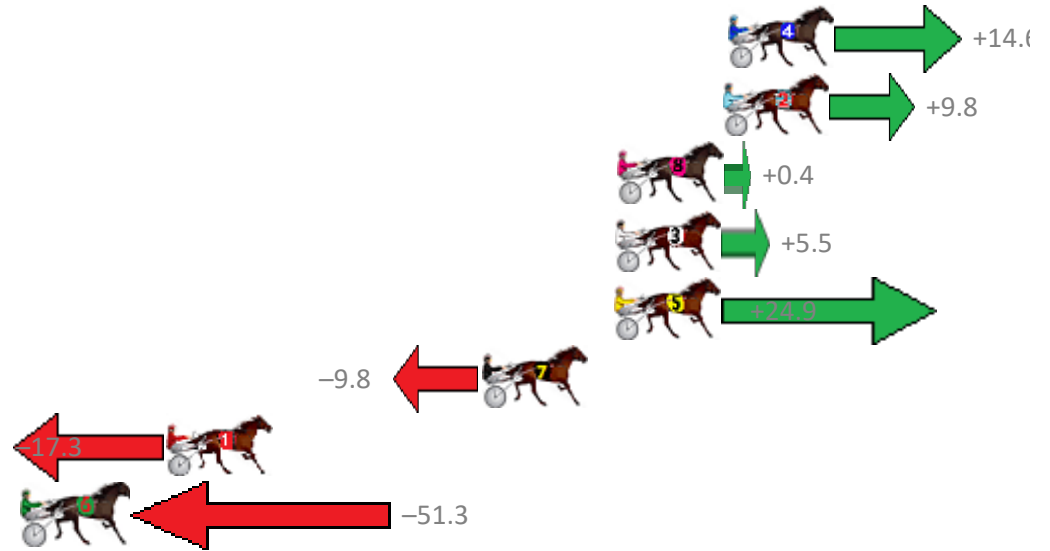

Albion Park Race 8 Distance 1660m

Saturday, 28 December 2019

Gross Time: 1:58.10 MileRate: 1:54.50 LeadTime: 3.50s First Qtr: 27.00s Second Qtr: 30.60s Third Qtr: 28.10s Fourth Qtr: 28.90s

No Horse	Plc	Margin	Time	800Time (W)	400 Time (W)
4 BETTOR BECAUSE	1	0.0m	1:58.10	55.96s (1)	28.19s (1)
2 DOOLITTLE DOOZZIE	2	0.2m	1:58.11	56.30s (1)	28.51s (1)
8 SAINT KILDA BEACH	3	4.4m	1:58.42	56.97s (1)	29.15s (1)
3 MISS KEESHA	4	4.5m	1:58.43	56.61s (0)	28.52s (0)
5 CHERRYS THE BEST	5	4.5m	1:58.43	55.23s (0)	28.07s (0)
7 GOALKICKER	6	9.8m	1:58.81	57.70s (0)	29.61s (0)
1 SOULWRITER	7	22.3m	1:59.71	58.23s (0)	30.11s (0)
6 PAY ME INTEREST	8	121.3m	2:06.86	60.66s (0)	30.44s (0)

Finish Position and metres gained from 800m

Sectionals
Powered by

Home of Australian Harness Sectionals

Get your sectionals delivered to your inbox daily

Check out www.pjdata.com.au

The Racing Queensland Board (trading as Racing Queensland) and provider are not responsible for the completeness or accuracy of any of the information contained herein, and makes no representations about its suitability for any purpose.