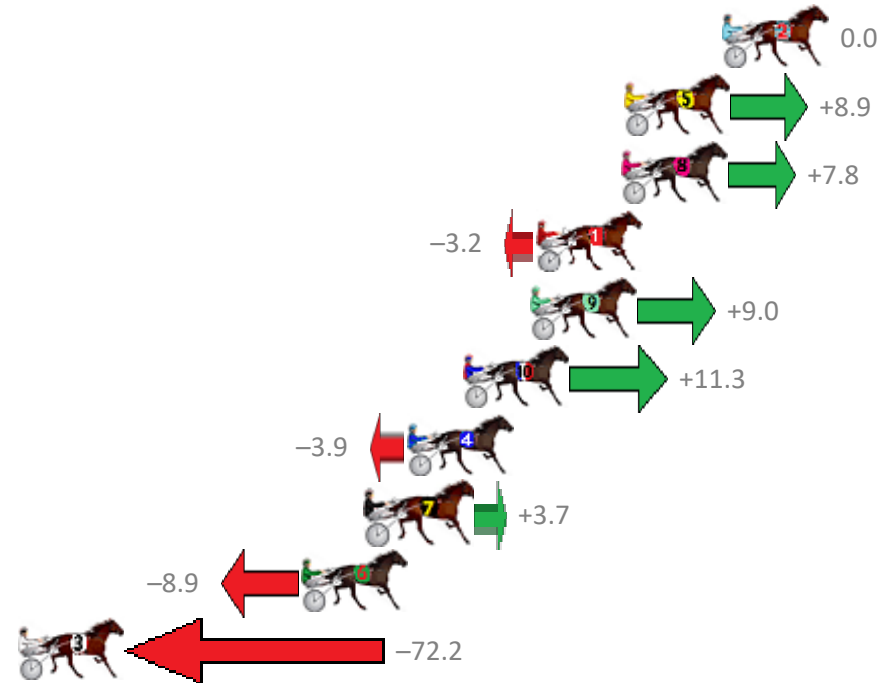

Albion Park Race 6 Distance 2647m

Saturday, 28 December 2019

Gross Time: 3:22.50 MileRate: 2:03.10 LeadTime: 81.90s First Qtr: 30.50s Second Qtr: 31.60s Third Qtr: 29.50s Fourth Qtr: 29.00s

No Horse	Plc	Margin	Time	800Time (W)	400 Time (W)
2 FOURSHARESMOREBEE	1	0.0m	3:22.50	58.50s (0)	29.00s (0)
5 QUIETLY SPOKEN	2	3.9m	3:22.78	57.85s (0)	28.51s (0)
8 MIRACLE RISING	3	4.0m	3:22.79	57.93s (2)	29.07s (1)
1 DAVEYS GIFT	4	7.4m	3:23.04	58.73s (0)	29.19s (0)
9 NORTHERN MUSCLE	5	7.6m	3:23.05	57.84s (2)	29.01s (2)
10 MAYBETOTHEMAX	6	10.3m	3:23.25	57.67s (2)	28.85s (2)
4 BLACK VALLEY	7	12.5m	3:23.41	58.79s (0)	29.25s (1)
7 SOUTHERN ALPS	8	14.1m	3:23.52	58.23s (1)	28.54s (2)
6 JUSTABITNOISY	9	16.7m	3:23.71	59.15s (1)	28.78s (0)
3 MISTER GUNSEN	10	75.8m	3:28.00	63.78s (1)	33.06s (1)

Finish Position and metres gained from 800m

Sectionals
Powered by

Home of Australian Harness Sectionals

Get your sectionals delivered to your inbox daily

Check out www.pjdata.com.au

The Racing Queensland Board (trading as Racing Queensland) and provider are not responsible for the completeness or accuracy of any of the information contained herein, and makes no representations about its suitability for any purpose.