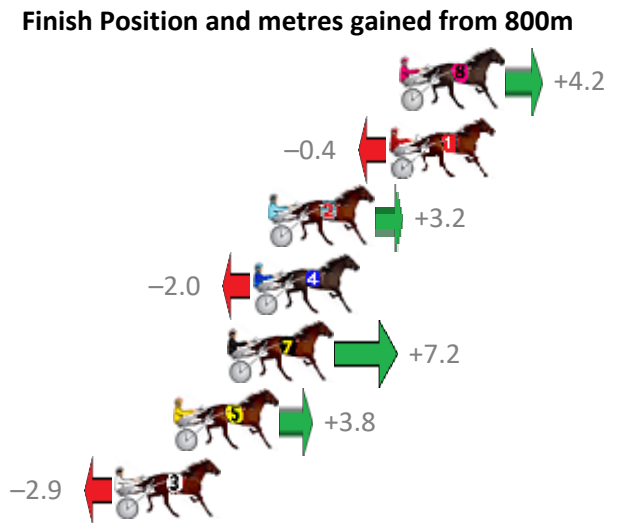

Albion Park Race 4 Distance 2138m

Saturday, 28 December 2019

Gross Time: 2:38.60 MileRate: 1:59.40 LeadTime: 40.10s First Qtr: 31.80s Second Qtr: 31.70s Third Qtr: 27.00s Fourth Qtr: 28.00s

No Horse	Plc	Margin	Time	800Time (W)	400 Time (W)
8 CHARMING MAJOR	1	0.0m	2:38.60	54.71s (0)	27.66s (0)
1 WEEDONS EXPRESS	2	0.4m	2:38.63	55.03s (0)	28.03s (0)
2 OUR BONDI BEACH	3	5.2m	2:38.96	54.78s (0)	27.66s (0)
4 AQUA MISS	4	5.8m	2:39.01	55.14s (1)	28.00s (1)
7 TYGAR	5	6.8m	2:39.08	54.51s (2)	28.45s (1)
5 PARISIAN ROCKSTAR	6	9.0m	2:39.23	54.74s (1)	27.45s (1)
3 PATERNITY SUIT	7	11.3m	2:39.39	55.20s (1)	28.01s (1)

Sectionals
Powered by

Home of Australian Harness Sectionals

Get your sectionals delivered to your inbox daily

Check out www.pjdata.com.au

The Racing Queensland Board (trading as Racing Queensland) and provider are not responsible for the completeness or accuracy of any of the information contained herein, and makes no representations about its suitability for any purpose.