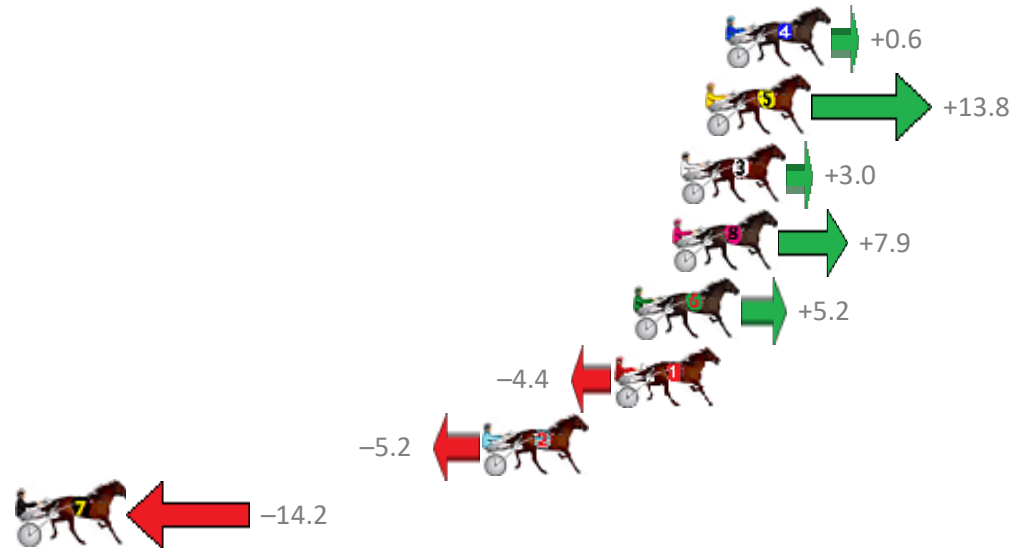

Redcliffe Race 7 Distance 1780m

Thursday, 12 December 2019

Gross Time: 2:09.80 MileRate: 1:57.30 LeadTime: 11.20s First Qtr: 29.30s Second Qtr: 30.40s Third Qtr: 29.30s Fourth Qtr: 29.60s

NoHorse	Plc	Margin	Time	800Time (W)	400 Time (W)
4 JUST ROKIN	1	0.0m	2:09.80	58.86s (1)	29.53s (1)
5 TRAIN WRECK	2	0.8m	2:09.86	57.88s (1)	28.65s (1)
3 KISS CAM	3	1.8m	2:09.93	58.68s (1)	29.33s (1)
8 BEEF CITY BLAZE	4	2.1m	2:09.96	58.32s (1)	29.06s (1)
6 WEEDONS EXPRESS	5	3.6m	2:10.07	58.52s (0)	29.14s (0)
1 RETURN ACE	6	4.4m	2:10.13	59.22s (0)	29.93s (0)
2 FIRE AND ICE	7	9.6m	2:10.51	59.28s (0)	29.90s (0)
7 KATNISS	8	28.4m	2:11.90	59.95s (0)	30.49s (0)

Finish Position and metres gained from 800m

Sectionals
Powered by

Home of Australian Harness Sectionals

Get your sectionals delivered to your inbox daily

Check out www.pjdata.com.au

The Racing Queensland Board (trading as Racing Queensland) and provider are not responsible for the completeness or accuracy of any of the information contained herein, and makes no representations about its suitability for any purpose.