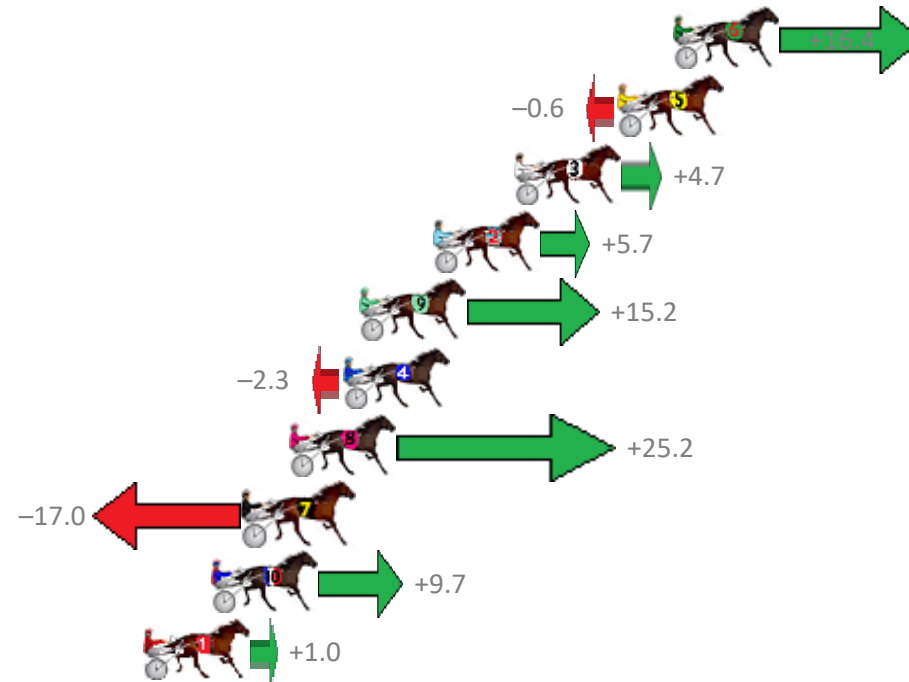

Redcliffe Race 2 Distance 1780m

Thursday, 12 December 2019

Gross Time: 2:13.00 MileRate: 2:00.30 LeadTime: 11.30s First Qtr: 29.20s Second Qtr: 29.30s Third Qtr: 30.60s Fourth Qtr: 32.60s

NoHorse	Plc	Margin	Time	800Time (W)	400 Time (W)
6 TIGES APPRENTICE	1	0.0m	2:13.00	61.90s (1)	32.05s (1)
5 IAM THE JOKER	2	2.2m	2:13.18	63.25s (0)	32.78s (0)
3 WHATA STRIDE	3	6.3m	2:13.51	62.83s (0)	32.67s (0)
2 PATCHWORK JET	4	9.5m	2:13.77	62.75s (0)	32.56s (0)
9 CARIBBEAN ROCKET	5	12.4m	2:14.01	62.00s (0)	32.60s (2)
4 THE LAST DRAGON	6	13.1m	2:14.07	63.38s (1)	33.47s (1)
8 CHASIN DREAMZ	7	15.2m	2:14.24	61.21s (1)	32.08s (1)
7 REDBANK RENDEZVOUS	8	17.0m	2:14.39	64.54s (1)	33.77s (2)
10 CHARAS ACCENT	9	18.3m	2:14.49	62.43s (1)	33.15s (1)
1 BRONSKI BABY	10	21.0m	2:14.71	63.12s (0)	32.97s (0)

Finish Position and metres gained from 800m

Sectionals
Powered by

Home of Australian Harness Sectionals

Get your sectionals delivered to your inbox daily

Check out www.pjdata.com.au

The Racing Queensland Board (trading as Racing Queensland) and provider are not responsible for the completeness or accuracy of any of the information contained herein, and makes no representations about its suitability for any purpose.