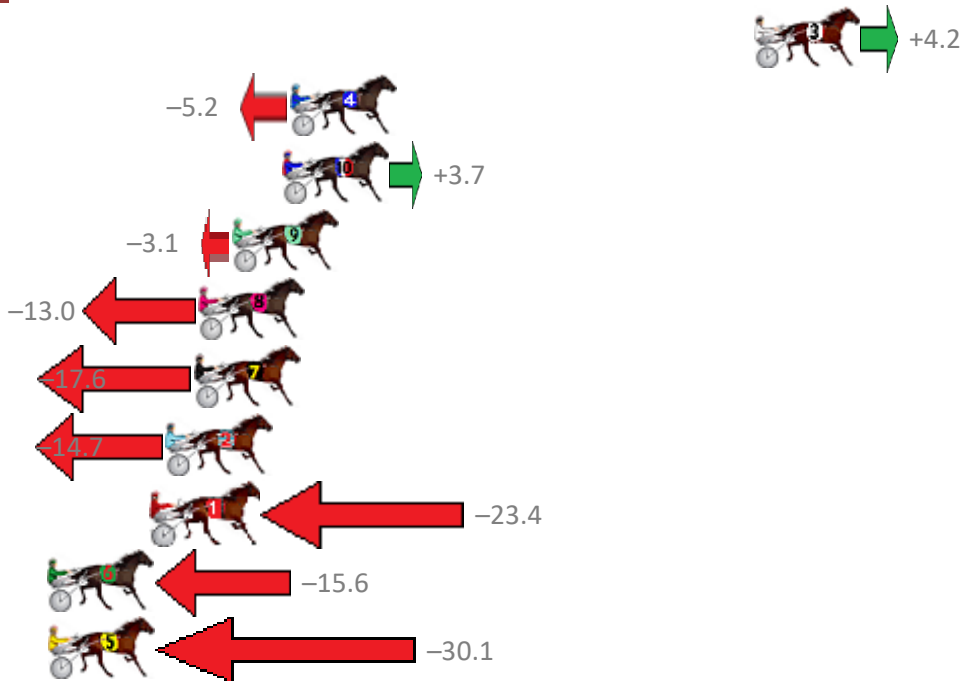

Redcliffe Race 8 Distance 1780m

Thursday, 12 December 2019

Gross Time: 2:10.90 MileRate: 1:58.40 LeadTime: 10.90s First Qtr: 31.40s Second Qtr: 31.20s Third Qtr: 29.40s Fourth Qtr: 28.00s

NoHorse	Plc	Margin	Time	800Time (W)	400 Time (W)
3 RANFURLY RULZ	1	0.0m	2:10.90	57.10s (1)	27.86s (2)
4 OUR PEPPERJACK	2	18.4m	2:12.19	57.77s (1)	28.66s (2)
10 TRUNKEY DIGGER	3	18.7m	2:12.21	57.13s (1)	28.27s (1)
9 SO BOBS YOUR UNCLE	4	20.7m	2:12.35	57.62s (1)	28.83s (3)
8 ARTS PEREGRINE	5	22.0m	2:12.44	58.33s (0)	28.95s (0)
7 IMA BIRUBI BOY	6	22.2m	2:12.45	58.66s (0)	29.26s (0)
2 SWAFFHAM WATER	7	23.3m	2:12.53	58.45s (1)	29.08s (1)
1 MO JARNEY	8	23.8m	2:12.57	59.08s (0)	29.67s (0)
6 KAA NAPALI	9	29.0m	2:12.93	58.52s (0)	29.13s (0)
5 JUSTATIC	10	30.1m	2:13.01	59.56s (1)	30.08s (1)

Finish Position and metres gained from 800m

Sectionals
Powered by

Home of Australian Harness Sectionals

Get your sectionals delivered to your inbox daily

Check out www.pjdata.com.au

The Racing Queensland Board (trading as Racing Queensland) and provider are not responsible for the completeness or accuracy of any of the information contained herein, and makes no representations about its suitability for any purpose.