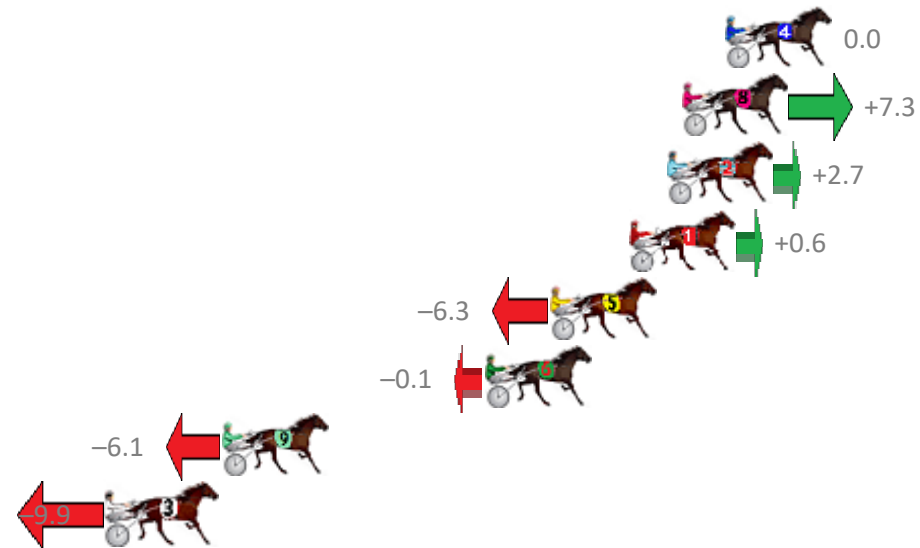

Redcliffe Race 3 Distance 1780m

Thursday, 12 December 2019

Gross Time: 2:12.70 MileRate: 2:00.00 LeadTime: 11.30s First Qtr: 30.90s Second Qtr: 31.10s Third Qtr: 30.00s Fourth Qtr: 29.40s

NoHorse	Plc	Margin	Time	800Time (W)	400 Time (W)
4 STUDLEIGH WILL	1	0.0m	2:12.70	59.40s (0)	29.40s (0)
8 MACH THE KNIFE	2	1.7m	2:12.82	58.86s (0)	28.78s (0)
2 FUI FUI	3	2.3m	2:12.87	59.20s (1)	29.11s (1)
1 WEASEL	4	3.8m	2:12.98	59.36s (0)	29.25s (0)
5 BEEJAYS DELIGHT	5	6.9m	2:13.21	59.87s (1)	29.79s (1)
6 MAGHERA MAGGIE	6	9.5m	2:13.40	59.41s (1)	29.32s (1)
9 THANKHEAVNFORGIRLS	7	19.9m	2:14.16	59.85s (1)	30.48s (2)
3 JOHNNYCAKE	8	24.5m	2:14.50	60.14s (0)	30.01s (0)

Finish Position and metres gained from 800m

Sectionals
Powered by

Home of Australian Harness Sectionals

Get your sectionals delivered to your inbox daily

Check out www.pjdata.com.au

The Racing Queensland Board (trading as Racing Queensland) and provider are not responsible for the completeness or accuracy of any of the information contained herein, and makes no representations about its suitability for any purpose.