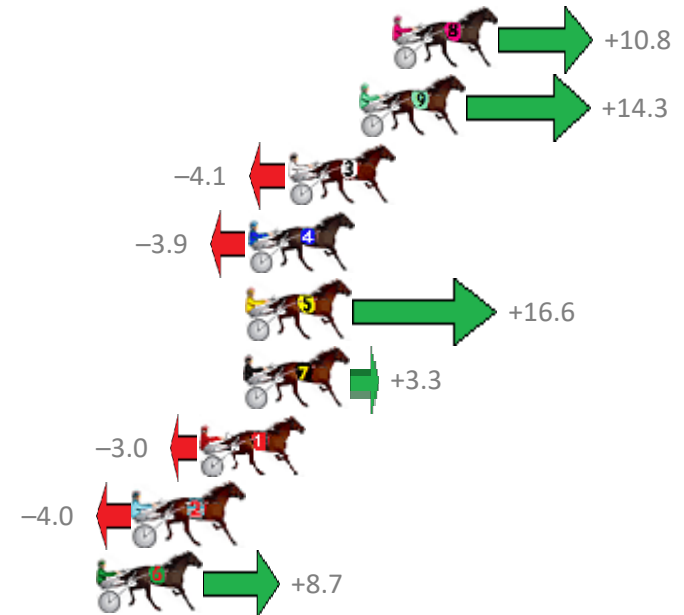

Redcliffe Race 4 Distance 1780m

Thursday, 12 December 2019

Gross Time: 2:11.10 MileRate: 1:58.50 LeadTime: 11.20s First Qtr: 31.60s Second Qtr: 30.60s Third Qtr: 28.50s Fourth Qtr: 29.20s

NoHorse	Plc	Margin	Time	800Time (W)	400 Time (W)
8 WITH AUTHORITY	1	0.0m	2:11.10	56.92s (1)	29.16s (2)
9 PRECIOUS CULLEN	2	1.3m	2:11.19	56.67s (1)	28.92s (2)
3 KARLOO MAC	3	4.1m	2:11.40	58.00s (0)	29.47s (0)
4 MAKE MINE JOE	4	5.7m	2:11.52	57.98s (1)	29.62s (1)
5 BRADS LUCK	5	5.8m	2:11.52	56.50s (2)	28.56s (0)
7 ILLAWONG DREAMTIM	6	5.9m	2:11.53	57.46s (0)	28.94s (0)
1 STEVIE DEE	7	7.6m	2:11.65	57.92s (0)	29.42s (0)
2 COMIGAL	8	10.2m	2:11.84	57.99s (1)	29.54s (1)
6 IM FREE FALLING	9	11.7m	2:11.95	57.07s (1)	29.15s (1)

Finish Position and metres gained from 800m

Sectionals
Powered by

Home of Australian Harness Sectionals

Get your sectionals delivered to your inbox daily

Check out www.pjdata.com.au

The Racing Queensland Board (trading as Racing Queensland) and provider are not responsible for the completeness or accuracy of any of the information contained herein, and makes no representations about its suitability for any purpose.