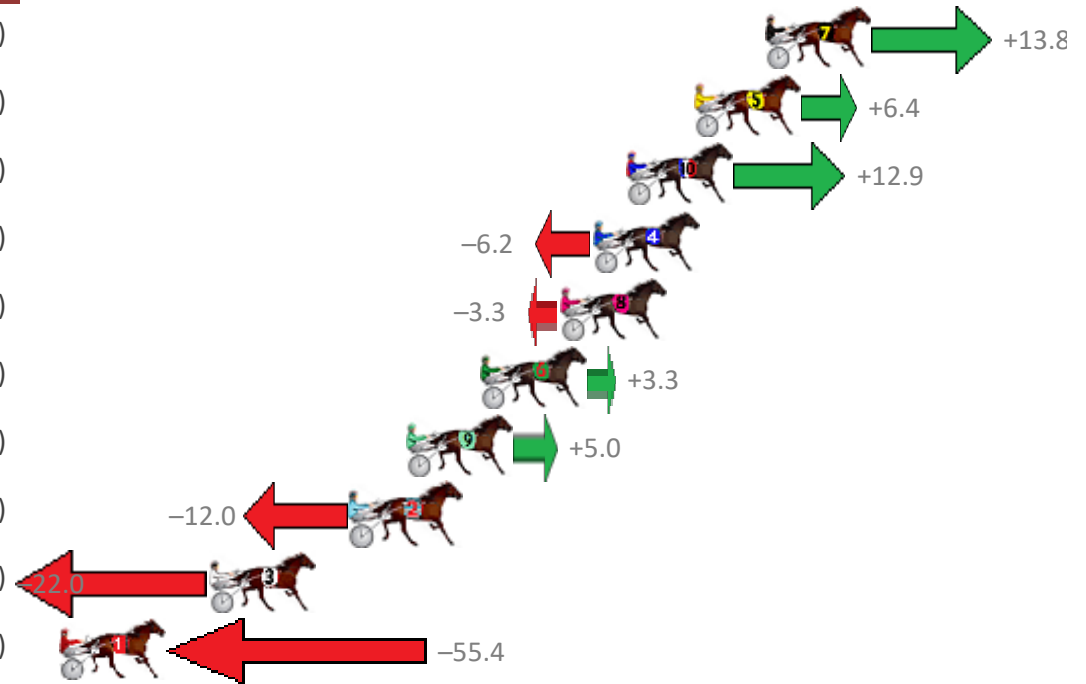

Redcliffe Race 5 Distance 1780m

Thursday, 12 December 2019

Gross Time: 2:12.10 MileRate: 1:59.40 LeadTime: 11.20s First Qtr: 29.70s Second Qtr: 31.20s Third Qtr: 29.90s Fourth Qtr: 30.10s

No	Horse	Plc	Margin	Time	800Time (W)	400 Time (W)
7	LETS DIG IT	1	0.0m	2:12.10	58.97s (1)	29.75s (2)
5	EULO FLYER	2	2.8m	2:12.31	59.52s (1)	30.28s (2)
10	ALOT OF COST	3	5.5m	2:12.51	59.03s (1)	29.84s (2)
4	COUNTRY RUN	4	6.8m	2:12.61	60.47s (1)	30.61s (1)
8	WILLSINTOWN	5	8.1m	2:12.71	60.25s (1)	30.38s (1)
6	PURPLE SHADES	6	11.3m	2:12.95	59.75s (0)	30.20s (0)
9	GUTS	7	14.2m	2:13.17	59.63s (2)	30.10s (1)
2	TRENTLEIGH	8	16.4m	2:13.33	60.90s (0)	30.93s (0)
3	GIGANTIC JASPER	9	22.0m	2:13.76	61.65s (0)	31.70s (0)
1	MISS MIDDLETON	10	65.4m	2:17.02	64.15s (0)	33.77s (0)

Finish Position and metres gained from 800m

Sectionals
Powered by

Home of Australian Harness Sectionals

Get your sectionals delivered to your inbox daily

Check out www.pjdata.com.au

The Racing Queensland Board (trading as Racing Queensland) and provider are not responsible for the completeness or accuracy of any of the information contained herein, and makes no representations about its suitability for any purpose.