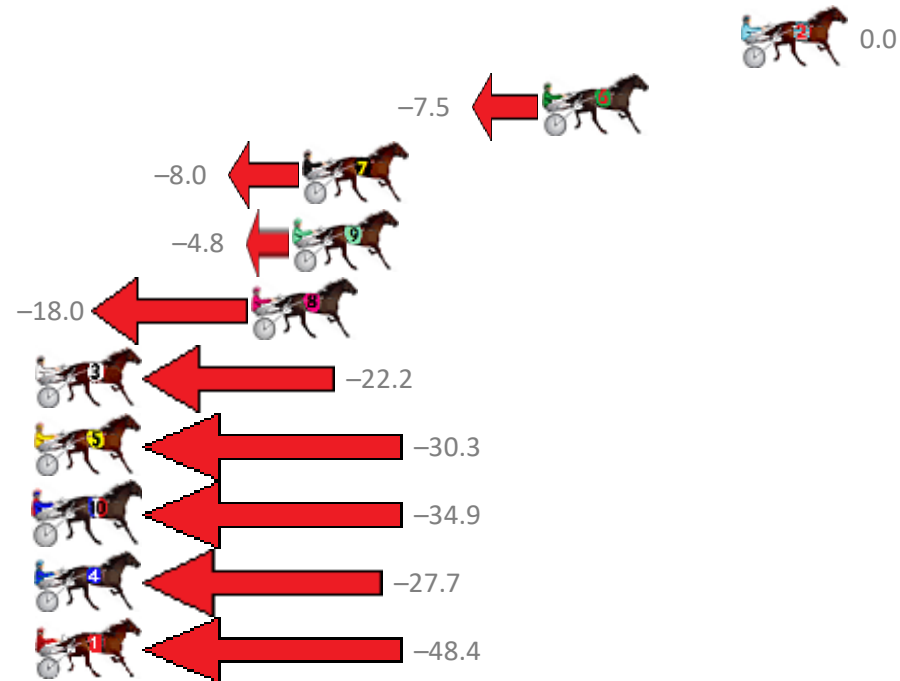

Redcliffe Race 6 Distance 2040m

Thursday, 12 December 2019

Gross Time: 2:32.00 MileRate: 1:59.90 LeadTime: 30.80s First Qtr: 30.80s Second Qtr: 31.40s Third Qtr: 28.40s Fourth Qtr: 30.60s

No	Horse	Plc	Margin	Time	800Time (W)	400 Time (W)
2	SOMEHOWSOMEWAY	1	0.0m	2:32.00	59.00s (0)	30.60s (0)
6	SUGARKANE	2	7.9m	2:32.60	59.55s (2)	30.85s (0)
7	SCHEU CREEK	3	17.4m	2:33.33	59.59s (0)	30.45s (1)
9	NIKALONG HENRY	4	17.8m	2:33.36	59.35s (2)	30.42s (3)
8	CHEYENNE AUTUMN	5	19.4m	2:33.48	60.33s (1)	30.94s (0)
3	DOWNTOWN LUCCA	6	32.0m	2:34.45	60.64s (1)	31.29s (2)
5	MOLLY MONTANA	7	35.9m	2:34.75	61.23s (1)	31.97s (2)
10	GRINYDONTCHA	8	41.1m	2:35.14	61.57s (2)	32.69s (1)
4	CHANG	9	41.5m	2:35.17	61.04s (0)	31.66s (1)
1	KID CALVERT	10	53.0m	2:36.05	62.57s (0)	33.11s (0)

Finish Position and metres gained from 800m

Sectionals
Powered by

Home of Australian Harness Sectionals

Get your sectionals delivered to your inbox daily

Check out www.pjdata.com.au

The Racing Queensland Board (trading as Racing Queensland) and provider are not responsible for the completeness or accuracy of any of the information contained herein, and makes no representations about its suitability for any purpose.