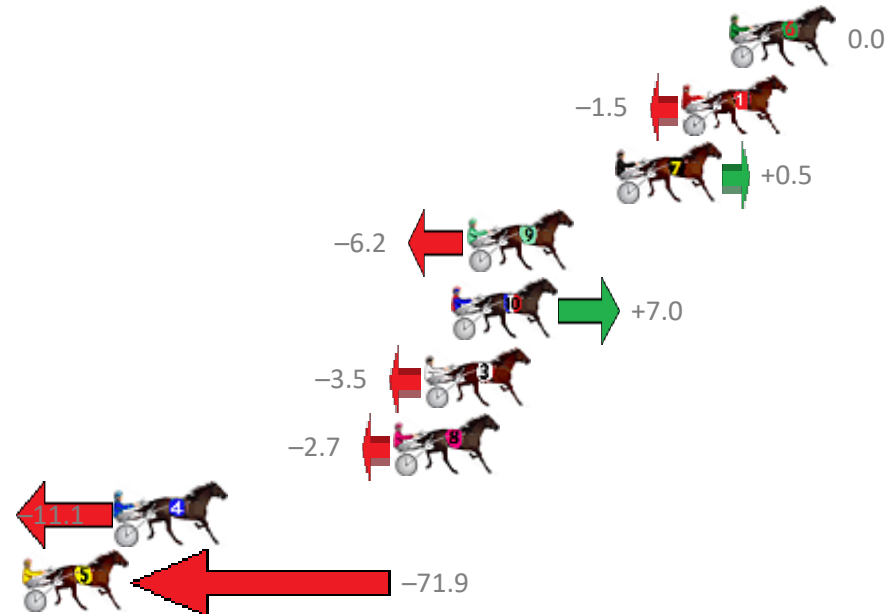

Redcliffe Race 1 Distance 1780m

Thursday, 12 December 2019

Gross Time: 2:14.10 MileRate: 2:01.20 LeadTime: 11.80s First Qtr: 32.00s Second Qtr: 31.40s Third Qtr: 29.80s Fourth Qtr: 29.10s

NoHorse	Plc	Margin	Time	800Time (W)	400 Time (W)
6 GLENEAGLE WARRIOR	1	0.0m	2:14.10	58.90s (1)	29.10s (1)
1 LANOCH BOY	2	1.9m	2:14.24	59.01s (0)	29.22s (0)
7 SURFER JOE	3	4.5m	2:14.43	58.86s (0)	29.09s (0)
9 MELTON MAX GENTLE	4	10.4m	2:14.86	59.36s (1)	29.49s (1)
10 FRANCO NEVAEH	5	11.0m	2:14.90	58.38s (1)	28.93s (3)
3 SCHOOPY	6	12.1m	2:14.98	59.16s (1)	29.33s (1)
8 SWEET SCOOT	7	13.3m	2:15.07	59.10s (0)	29.37s (0)
4 SHEZ ALL MUSCLE	8	24.3m	2:15.87	59.72s (1)	30.14s (2)
5 MELTON LUCKY	9	151.9m	2:25.15	64.19s (0)	31.42s (0)

Finish Position and metres gained from 800m

Sectionals
Powered by

Home of Australian Harness Sectionals

Get your sectionals delivered to your inbox daily

Check out www.pjdata.com.au

The Racing Queensland Board (trading as Racing Queensland) and provider are not responsible for the completeness or accuracy of any of the information contained herein, and makes no representations about its suitability for any purpose.