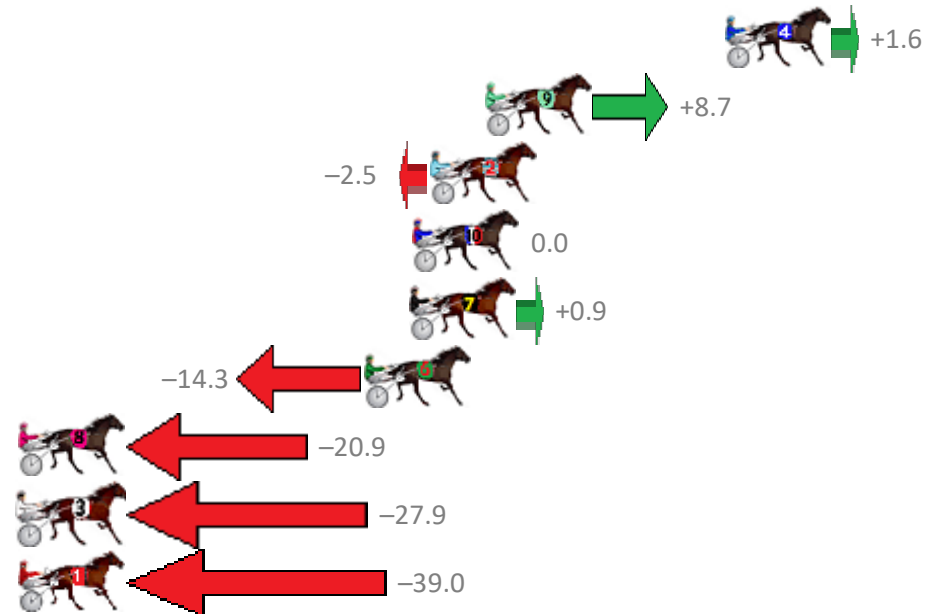

Redcliffe Race 9 Distance 1780m

Thursday, 12 December 2019

Gross Time: 2:09.40 MileRate: 1:57.00 LeadTime: 11.00s First Qtr: 27.80s Second Qtr: 30.90s Third Qtr: 29.30s Fourth Qtr: 30.40s

No	Horse	Plc	Margin	Time	800Time (W)	400 Time (W)
4	COLOMBIAN GOLD	1	0.0m	2:09.40	59.58s (1)	30.40s (0)
9	MISTER HART	2	9.5m	2:10.12	59.05s (1)	30.19s (3)
2	RAFFERTY DELIGHTS	3	11.7m	2:10.29	59.89s (0)	30.77s (0)
10	TAXI METER	4	12.4m	2:10.34	59.70s (2)	30.84s (3)
7	ROWDYS ACE	5	12.5m	2:10.35	59.63s (0)	30.39s (1)
6	SPEECHCRAFT	6	14.3m	2:10.49	60.77s (2)	31.26s (1)
8	IMPETUOSO	7	34.1m	2:11.99	61.26s (1)	32.11s (2)
3	MOONLIGHT JACK	8	35.3m	2:12.08	61.78s (1)	32.61s (2)
1	BIG IN AMERICA	9	44.0m	2:12.74	62.61s (0)	32.50s (0)

Finish Position and metres gained from 800m

Sectionals
Powered by

Home of Australian Harness Sectionals

Get your sectionals delivered to your inbox daily

Check out www.pjdata.com.au

The Racing Queensland Board (trading as Racing Queensland) and provider are not responsible for the completeness or accuracy of any of the information contained herein, and makes no representations about its suitability for any purpose.