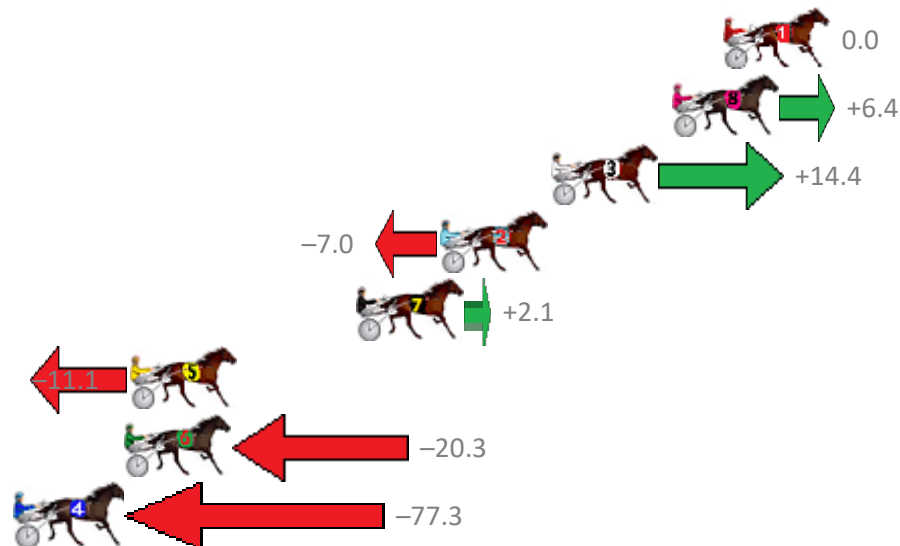

Albion Park Race 6 Distance 1660m

Tuesday, 3 December 2019

Gross Time: 1:58.60 MileRate: 1:54.90 LeadTime: 3.40s First Qtr: 27.40s Second Qtr: 29.20s Third Qtr: 29.60s Fourth Qtr: 29.00s

NoHorse	Plc	Margin	Time	800Time (W)	400 Time (W)
1 LIKEALLOFUS	1	0.0m	1:58.60	58.60s (0)	29.00s (0)
8 BIG BANG LEONARD	2	2.0m	1:58.74	58.13s (0)	28.38s (0)
3 BEAU CISHLOM	3	6.8m	1:59.09	57.55s (1)	28.39s (1)
2 ILLAWONG DREAMTIM	4	11.2m	1:59.41	59.11s (0)	29.36s (0)
7 RORY MACH	5	14.5m	1:59.65	58.45s (1)	29.22s (2)
5 MAFUTA VAUTIN	6	23.5m	2:00.30	59.41s (1)	29.88s (3)
6 BRADS LUCK	7	23.7m	2:00.32	60.09s (1)	30.20s (1)
4 TOMEARA	8	85.3m	2:04.78	64.26s (1)	35.01s (1)

Finish Position and metres gained from 800m

Sectionals
Powered by

Home of Australian Harness Sectionals

Get your sectionals delivered to your inbox daily

Check out www.pjdata.com.au

The Racing Queensland Board (trading as Racing Queensland) and provider are not responsible for the completeness or accuracy of any of the information contained herein, and makes no representations about its suitability for any purpose.