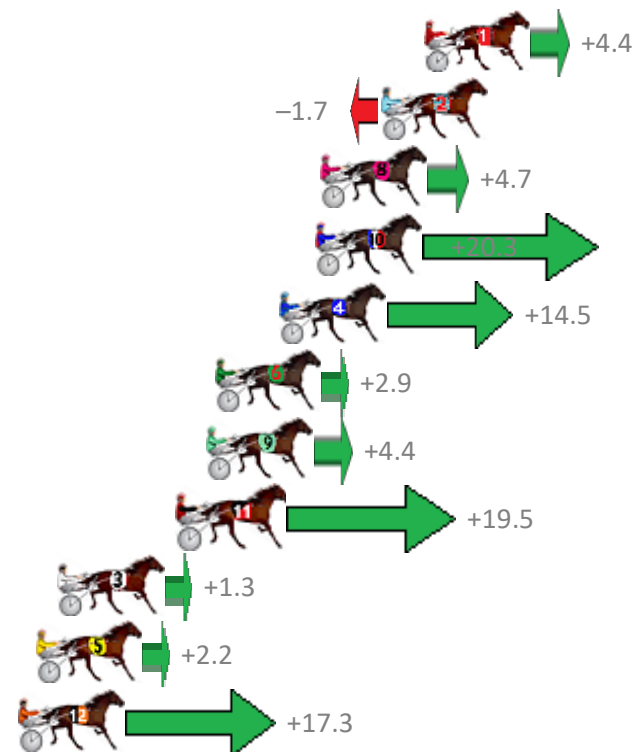

Albion Park Race 7 Distance 2138m

Tuesday, 3 December 2019

Gross Time: 2:36.90 MileRate: 1:58.10 LeadTime: 37.40s First Qtr: 29.60s Second Qtr: 30.80s Third Qtr: 29.70s Fourth Qtr: 29.40s

NoHorse	Plc	Margin	Time	800Time (W)	400 Time (W)
1 JILLIBY JACKPOT	1	0.0m	2:36.90	58.77s (0)	29.06s (0)
2 TAPTHEKEG	2	1.7m	2:37.02	59.23s (0)	29.52s (0)
8 ZARAS DANCE	3	4.1m	2:37.20	58.75s (0)	29.03s (0)
10 MILLWOOD TILLY	4	4.3m	2:37.22	57.60s (1)	29.50s (2)
4 DEVOUGED	5	5.7m	2:37.32	58.03s (1)	28.76s (1)
6 CALLMEDEMARO	6	8.3m	2:37.51	58.89s (1)	29.61s (1)
9 MONTANA LAD	7	8.6m	2:37.53	58.77s (0)	28.99s (0)
11 LEFT A TERROR	8	9.7m	2:37.61	57.66s (1)	28.78s (2)
3 BOULDER CITY	9	14.5m	2:37.97	59.00s (1)	29.73s (1)
5 PHOTOZEN	10	15.4m	2:38.03	58.94s (0)	28.96s (0)
12 ROCKNROLL CLASSIC	11	16.1m	2:38.08	57.82s (2)	29.77s (2)

Finish Position and metres gained from 800m

Sectionals
Powered by

Home of Australian Harness Sectionals

Get your sectionals delivered to your inbox daily

Check out www.pjdata.com.au

The Racing Queensland Board (trading as Racing Queensland) and provider are not responsible for the completeness or accuracy of any of the information contained herein, and makes no representations about its suitability for any purpose.