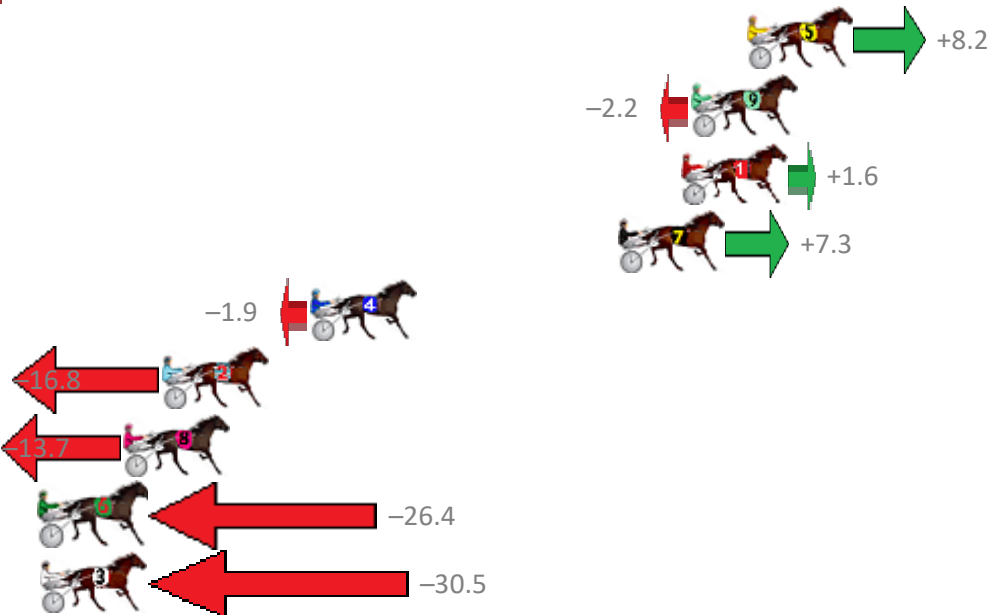

Albion Park Race 2 Distance 2647m

Tuesday, 3 December 2019

Gross Time: 3:23.70 MileRate: 2:03.40 LeadTime: 80.50s First Qtr: 32.10s Second Qtr: 30.80s Third Qtr: 31.00s Fourth Qtr: 29.30s

No	Horse	Plc	Margin	Time	800Time (W)	400 Time (W)
5	IVANOV	1	0.0m	3:23.70	59.68s (0)	28.67s (0)
9	MISTER GUNSEN	2	2.2m	3:23.86	60.47s (0)	29.46s (0)
1	MONORAIL	3	2.6m	3:23.89	60.18s (0)	29.18s (0)
7	ALS LAW	4	5.1m	3:24.07	59.75s (0)	28.74s (0)
4	BLACK VALLEY	5	17.3m	3:24.97	60.44s (1)	29.20s (1)
2	LANSBURY	6	23.2m	3:25.40	61.57s (1)	30.31s (1)
8	MELPARK ROYAL SON	7	24.7m	3:25.51	61.33s (1)	30.08s (1)
6	DAVEYS GIFT	8	76.4m	3:29.30	62.29s (0)	30.87s (0)
3	JUSTABILIKEMUM	9	95.5m	3:30.70	62.60s (0)	30.44s (0)

Finish Position and metres gained from 800m

Sectionals
Powered by

Home of Australian Harness Sectionals

Get your sectionals delivered to your inbox daily

Check out www.pjdata.com.au

The Racing Queensland Board (trading as Racing Queensland) and provider are not responsible for the completeness or accuracy of any of the information contained herein, and makes no representations about its suitability for any purpose.