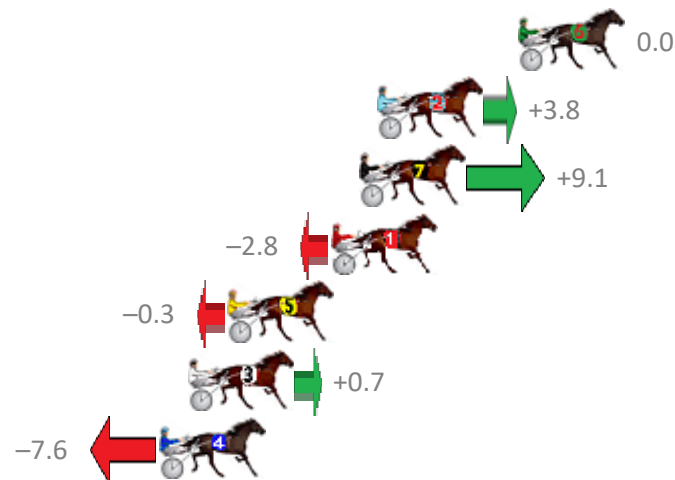

Albion Park Race 5 Distance 2138m

Tuesday, 3 December 2019

Gross Time: 2:37.80 MileRate: 1:58.80 LeadTime: 38.70s First Qtr: 31.90s Second Qtr: 31.20s Third Qtr: 28.40s Fourth Qtr: 27.60s

NoHorse	Plc	Margin	Time	800Time (W)	400 Time (W)
6 MUCH BETTOR	1	0.0m	2:37.80	56.00s (0)	27.60s (0)
2 TORI MAY	2	5.6m	2:38.19	55.73s (0)	27.39s (0)
7 LATE NIGHT DATE	3	6.3m	2:38.23	55.36s (1)	27.19s (3)
1 GETARATTLEON	4	7.4m	2:38.31	56.20s (0)	27.82s (0)
5 GOTTA MOMENT	5	11.5m	2:38.59	56.02s (1)	27.79s (2)
3 COBALT BLUES	6	13.1m	2:38.70	55.95s (0)	27.62s (0)
4 CAESARS ASTRUM	7	14.2m	2:38.78	56.53s (1)	28.28s (1)

Finish Position and metres gained from 800m

Sectionals
Powered by

Home of Australian Harness Sectionals

Get your sectionals delivered to your inbox daily

Check out www.pjdata.com.au

The Racing Queensland Board (trading as Racing Queensland) and provider are not responsible for the completeness or accuracy of any of the information contained herein, and makes no representations about its suitability for any purpose.