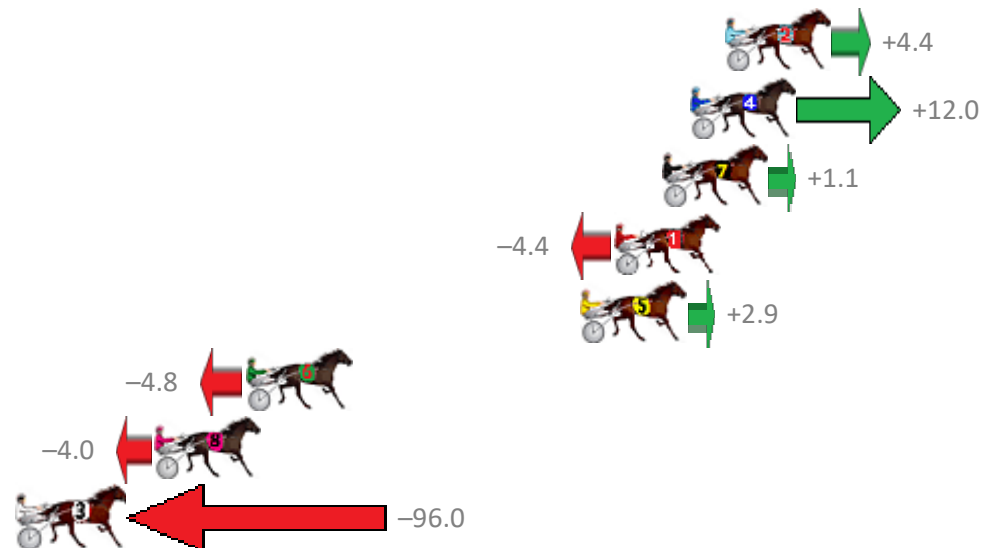

Albion Park Race 3 Distance 2138m

Tuesday, 3 December 2019

Gross Time: 2:37.50 MileRate: 1:58.60 LeadTime: 37.50s First Qtr: 30.60s Second Qtr: 29.80s Third Qtr: 30.70s Fourth Qtr: 28.90s

NoHorse	Plc	Margin	Time	800Time (W)	400 Time (W)
2 WHICH HUNT	1	0.0m	2:37.50	59.27s (0)	28.60s (0)
4 HIGH ON MONTANA	2	1.4m	2:37.60	58.71s (0)	28.38s (0)
7 SUNNY RICE	3	2.5m	2:37.68	59.52s (1)	28.85s (1)
1 WHATA REACTOR	4	4.4m	2:37.82	59.93s (0)	29.22s (0)
5 MAYWYN NO REGRETS	5	5.7m	2:37.91	59.38s (0)	28.78s (1)
6 BEEF CITY STARZZZ	6	19.0m	2:38.87	59.96s (1)	29.36s (1)
8 PRETTYINTHEOUTBACK	7	22.6m	2:39.13	59.90s (1)	29.65s (2)
3 ITZ MAJOR LOOK	8	105.8m	2:45.14	66.75s (1)	35.01s (0)

Finish Position and metres gained from 800m

Sectionals
Powered by

Home of Australian Harness Sectionals

Get your sectionals delivered to your inbox daily

Check out www.pjdata.com.au

The Racing Queensland Board (trading as Racing Queensland) and provider are not responsible for the completeness or accuracy of any of the information contained herein, and makes no representations about its suitability for any purpose.