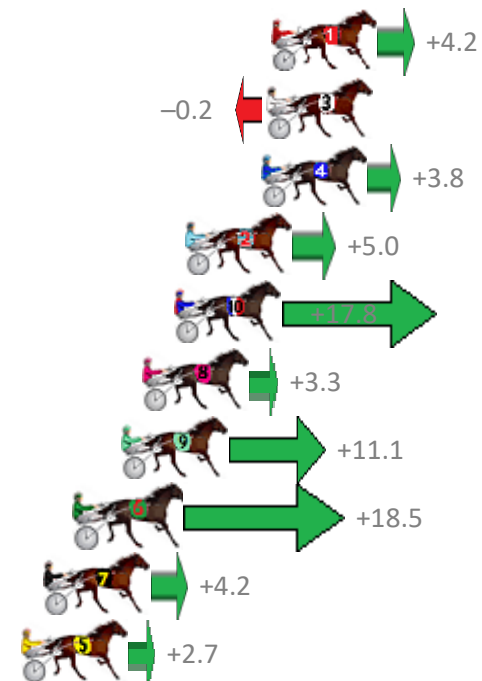

Albion Park Race 8 Distance 1660m

Tuesday, 3 December 2019

Gross Time: 1:58.80 MileRate: 1:55.20 LeadTime: 3.40s First Qtr: 27.40s Second Qtr: 30.90s Third Qtr: 28.70s Fourth Qtr: 28.40s

NoHorse	Plc	Margin	Time	800Time (W)	400 Time (W)
1 LAUGHING EMOJI	1	0.0m	1:58.80	56.80s (0)	28.10s (0)
3 RECIPE FOR DREAMING	2	0.2m	1:58.81	57.11s (0)	28.41s (0)
4 MACEY JAYDE	3	0.4m	1:58.83	56.83s (1)	28.29s (1)
2 TULHURST SANTANNA	4	3.4m	1:59.04	56.74s (1)	28.19s (1)
10 BEE GEES BANDIT	5	3.8m	1:59.07	55.83s (1)	27.90s (2)
8 INVINCIBLE LOXTON	6	5.1m	1:59.16	56.86s (0)	28.17s (0)
9 COLONEL JOY	7	5.9m	1:59.22	56.31s (1)	27.97s (1)
6 JUMPING JOLT	8	7.7m	1:59.35	55.78s (1)	27.84s (2)
7 LINCOLN ROAD	9	9.0m	1:59.44	56.80s (0)	28.06s (0)
5 KAPOW SHANNON	10	9.9m	1:59.50	56.91s (1)	28.68s (2)

Finish Position and metres gained from 800m

Sectionals
Powered by

Home of Australian Harness Sectionals

Get your sectionals delivered to your inbox daily

Check out www.pjdata.com.au

The Racing Queensland Board (trading as Racing Queensland) and provider are not responsible for the completeness or accuracy of any of the information contained herein, and makes no representations about its suitability for any purpose.