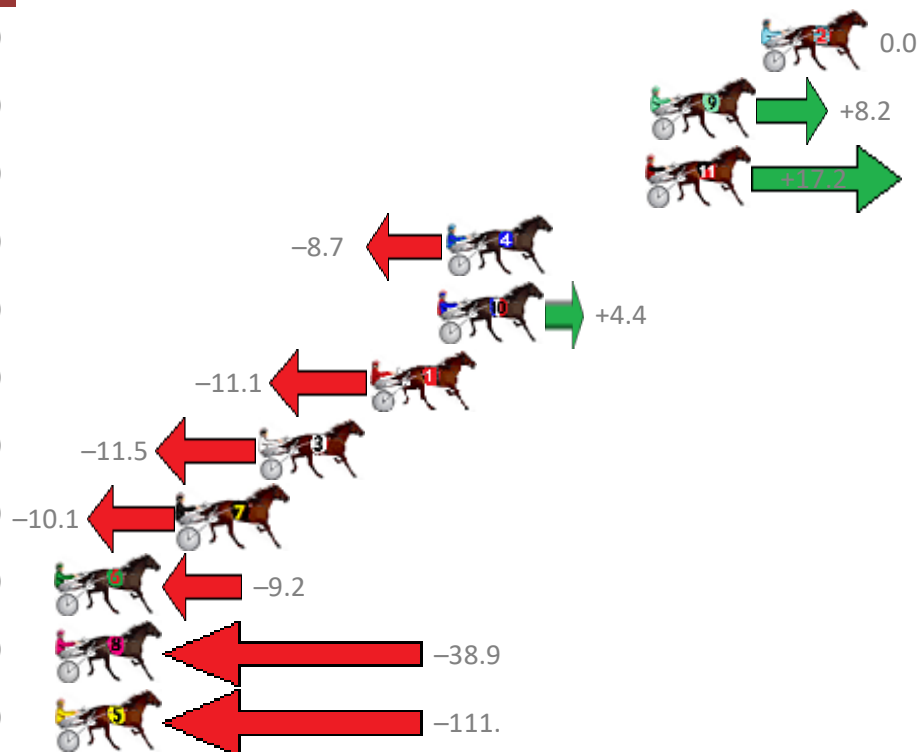

Albion Park Race 1 Distance 2138m

Tuesday, 3 December 2019

Gross Time: 2:45.00 MileRate: 2:04.20 LeadTime: 44.30s First Qtr: 30.40s Second Qtr: 30.60s Third Qtr: 29.90s Fourth Qtr: 29.80s

NoHorse	Plc	Margin	Time	800Time (W)	400 Time (W)
2 MAJESTIC WHIZ	1	0.0m	2:45.00	59.70s (0)	29.80s (0)
9 ONE MUSCLE HILL	2	4.4m	2:45.33	59.09s (1)	29.47s (2)
11 MUSCULUS	3	4.6m	2:45.34	58.42s (1)	30.07s (2)
4 AICHBECHATEAUNOIR	4	12.5m	2:45.93	60.35s (1)	30.57s (1)
10 PRINCESS KATERINA	5	12.8m	2:45.95	59.37s (1)	29.61s (1)
1 NO TRANSACTIONS	6	15.5m	2:46.15	60.53s (0)	30.33s (0)
3 EL SWAVO	7	19.9m	2:46.48	60.56s (1)	30.55s (1)
7 GO AHEAD MAKEMYDA	8	23.1m	2:46.72	60.45s (0)	30.19s (0)
6 FULL OF HER SELF	9	35.2m	2:47.62	60.39s (1)	31.32s (2)
8 MELPARK MAGIC	10	47.7m	2:48.55	62.60s (0)	32.37s (0)
5 JUST CALL ME MOLLY	11	161.8m	2:57.05	68.04s (0)	35.89s (0)

Finish Position and metres gained from 800m

Sectionals
Powered by

Home of Australian Harness Sectionals

Get your sectionals delivered to your inbox daily

Check out www.pjdata.com.au

The Racing Queensland Board (trading as Racing Queensland) and provider are not responsible for the completeness or accuracy of any of the information contained herein, and makes no representations about its suitability for any purpose.