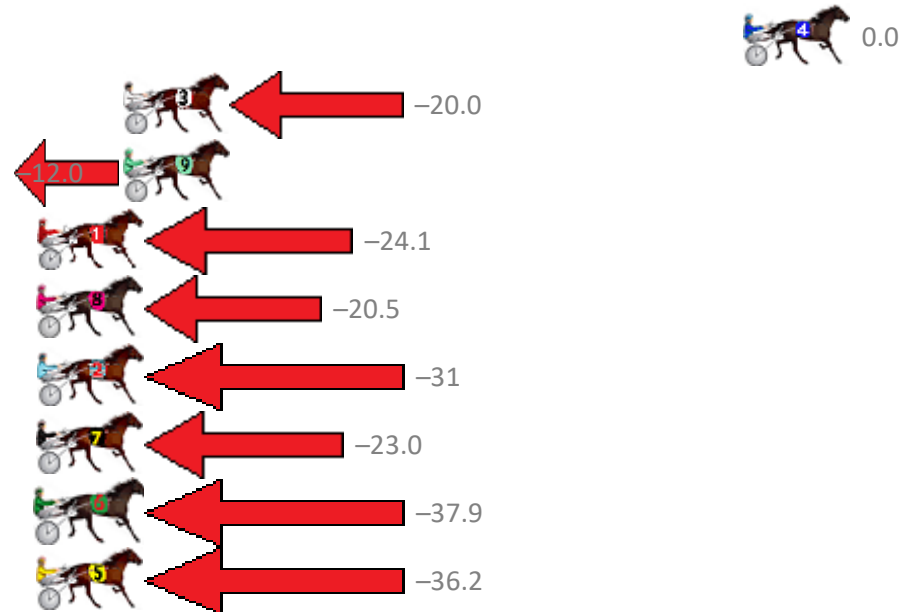

Albion Park Race 4 Distance 1660m

Tuesday, 3 December 2019

Gross Time: 1:57.60 MileRate: 1:54.00 LeadTime: 3.50s First Qtr: 28.80s Second Qtr: 30.30s Third Qtr: 28.00s Fourth Qtr: 27.00s

NoHorse	Plc	Margin	Time	800Time (W)	400 Time (W)
4 TIZ A SIZZLER	1	0.0m	1:57.60	55.00s (0)	27.00s (0)
3 SHADYS DELIGHT	2	24.6m	1:59.26	56.38s (0)	28.27s (0)
9 WILL THE WIZARD	3	24.6m	1:59.26	55.83s (1)	28.04s (2)
1 ASHLEE NITRO	4	33.1m	1:59.83	56.66s (0)	28.33s (0)
8 IMA BEACH BABE	5	34.1m	1:59.90	56.41s (0)	28.09s (0)
2 NIKALONG HENRY	6	39.2m	2:00.25	57.12s (1)	28.55s (1)
7 INNOVATE WHO	7	41.0m	2:00.37	56.58s (0)	28.36s (1)
6 SIRIUS VICKI	8	41.9m	2:00.43	57.61s (1)	29.14s (1)
5 SIT DOWN WALTER	9	53.2m	2:01.19	57.49s (1)	29.35s (2)

Finish Position and metres gained from 800m

Sectionals
Powered by

Home of Australian Harness Sectionals

Get your sectionals delivered to your inbox daily

Check out www.pjdata.com.au

The Racing Queensland Board (trading as Racing Queensland) and provider are not responsible for the completeness or accuracy of any of the information contained herein, and makes no representations about its suitability for any purpose.