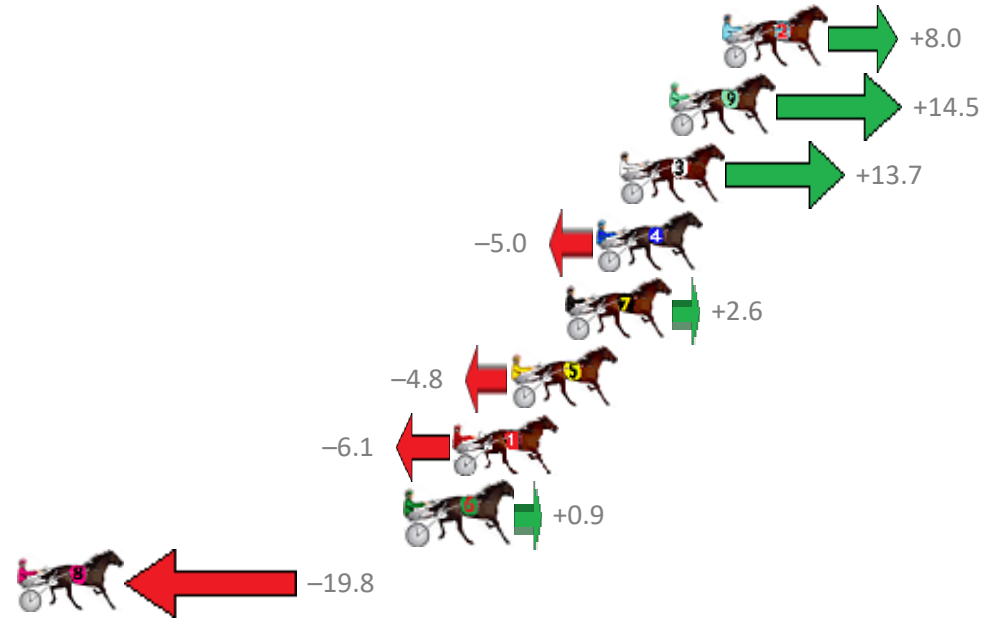

Redcliffe Race 5 Distance 2040m

Thursday, 28 November 2019

Gross Time: 2:30.10 MileRate: 1:58.40 LeadTime: 30.30s First Qtr: 30.60s Second Qtr: 29.30s Third Qtr: 29.30s Fourth Qtr: 30.60s

No Horse	Plc	Margin	Time	800Time (W)	400 Time (W)
2 TRUNKEY DIGGER	1	0.0m	2:30.10	59.30s (1)	30.13s (2)
9 READILY	2	2.1m	2:30.26	58.81s (1)	29.63s (2)
3 FRENCH GLOBE	3	4.1m	2:30.41	58.87s (0)	30.06s (1)
4 BIG IN AMERICA	4	5.0m	2:30.48	60.27s (0)	30.98s (0)
7 SWAFFHAM WATER	5	6.2m	2:30.57	59.71s (0)	30.37s (0)
5 RANFURLY RULZ	6	8.4m	2:30.74	60.26s (1)	30.77s (1)
1 ANNAS BEST	7	10.7m	2:30.92	60.36s (0)	31.07s (0)
6 DARBY BRIGHTS	8	12.5m	2:31.06	59.83s (0)	30.53s (0)
8 IM TOOT	9	32.0m	2:32.55	61.38s (1)	32.22s (3)

Finish Position and metres gained from 800m

Sectionals
Powered by

Home of Australian Harness Sectionals

Get your sectionals delivered to your inbox daily

Check out www.pjdata.com.au

The Racing Queensland Board (trading as Racing Queensland) and provider are not responsible for the completeness or accuracy of any of the information contained herein, and makes no representations about its suitability for any purpose.