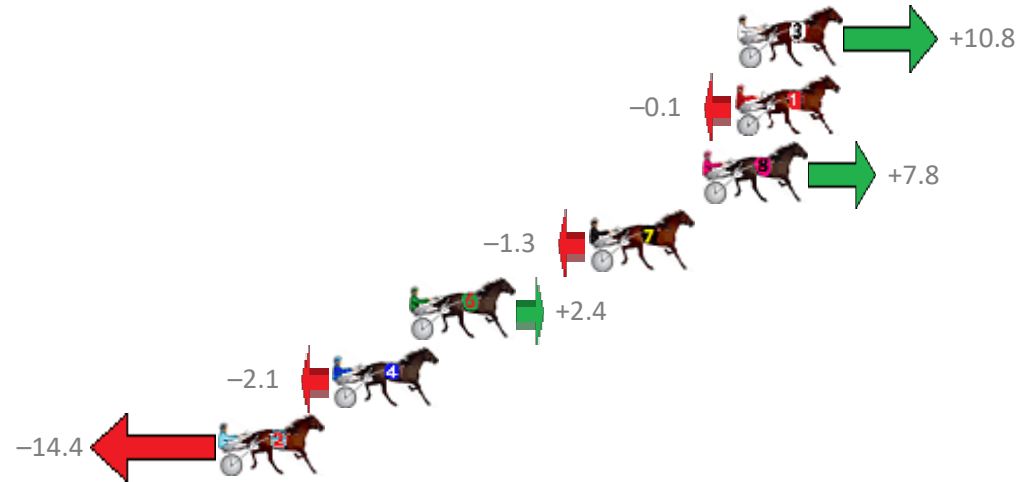

Redcliffe Race 4 Distance 2040m

Thursday, 28 November 2019

Gross Time: 2:31.60 MileRate: 1:59.60 LeadTime: 31.10s First Qtr: 31.50s Second Qtr: 30.50s Third Qtr: 29.60s Fourth Qtr: 28.90s

No Horse	Plc	Margin	Time	800Time (W)	400 Time (W)
3 TANYAS PAST	1	0.0m	2:31.60	57.71s (1)	27.99s (2)
1 SLIPPERY JADE	2	0.1m	2:31.61	58.51s (0)	28.91s (0)
8 RAFFERTY DELIGHTS	3	1.4m	2:31.70	57.93s (0)	28.34s (0)
7 LETHAL STAR	4	5.9m	2:32.03	58.60s (0)	28.99s (0)
6 COULDNTBETOLD	5	13.0m	2:32.54	58.32s (1)	28.60s (1)
4 PRETTYCOMPACT	6	16.1m	2:32.76	58.65s (0)	29.04s (0)
2 MERRYWOOD PEARL	7	20.6m	2:33.09	59.55s (1)	29.77s (1)

Finish Position and metres gained from 800m

Sectionals
Powered by

Home of Australian Harness Sectionals

Get your sectionals delivered to your inbox daily

Check out www.pjdata.com.au

The Racing Queensland Board (trading as Racing Queensland) and provider are not responsible for the completeness or accuracy of any of the information contained herein, and makes no representations about its suitability for any purpose.