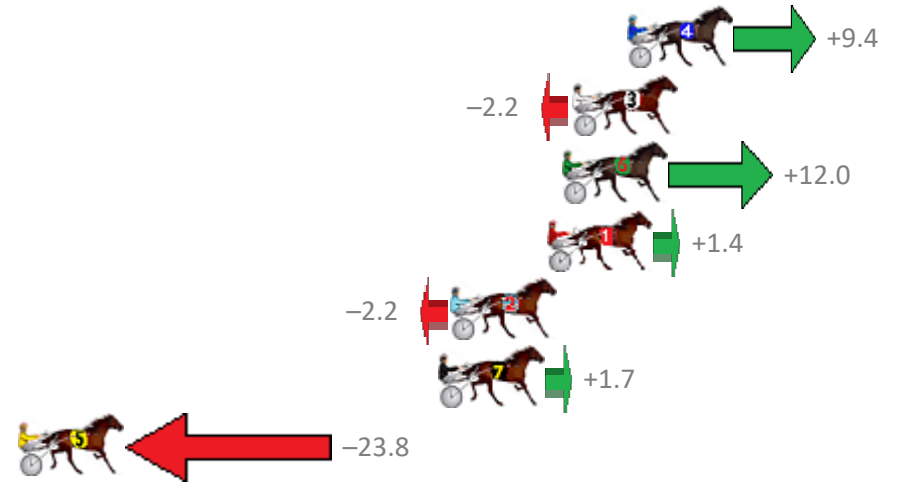

Redcliffe Race 2 Distance 2040m

Thursday, 28 November 2019

Gross Time: 2:31.70 MileRate: 1:59.70 LeadTime: 31.30s First Qtr: 31.80s Second Qtr: 30.80s Third Qtr: 28.90s Fourth Qtr: 28.90s

No Horse	Plc	Margin	Time	800Time (W)	400 Time (W)
4 BEEF CITY BLAZE	1	0.0m	2:31.70	57.12s (1)	28.19s (1)
3 MUCHO MACHO MAN	2	2.2m	2:31.86	57.96s (0)	29.06s (0)
6 CONDAFEW	3	2.6m	2:31.89	56.93s (1)	28.06s (1)
1 ITS ALLABOUT ALICE	4	3.2m	2:31.93	57.70s (0)	28.80s (0)
2 SHILAH	5	7.0m	2:32.21	57.96s (1)	29.00s (1)
7 RUATO BAY	6	7.5m	2:32.24	57.68s (0)	28.78s (0)
5 PRECIOUS CULLEN	7	24.2m	2:33.45	59.52s (1)	30.55s (1)

Finish Position and metres gained from 800m

Sectionals
Powered by

Home of Australian Harness Sectionals

Get your sectionals delivered to your inbox daily

Check out www.pjdata.com.au

The Racing Queensland Board (trading as Racing Queensland) and provider are not responsible for the completeness or accuracy of any of the information contained herein, and makes no representations about its suitability for any purpose.