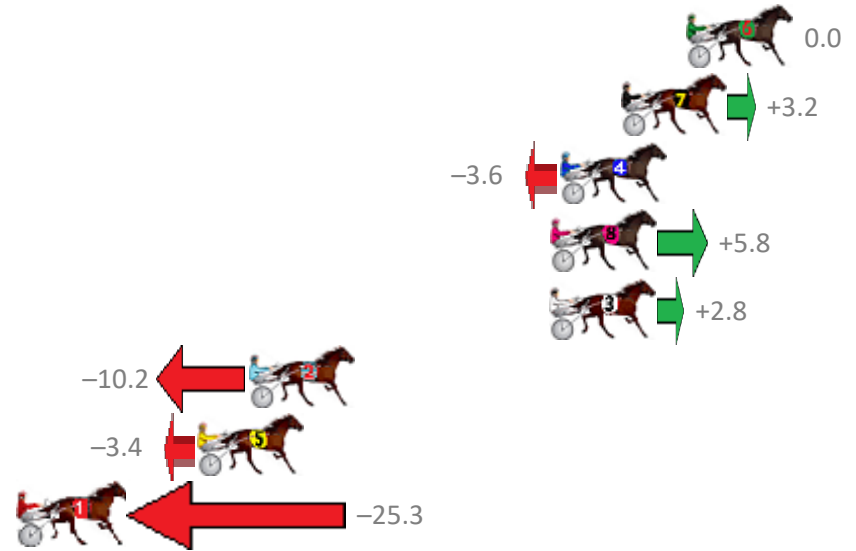

Redcliffe Race 3 Distance 1780m

Thursday, 28 November 2019

Gross Time: 2:14.20 MileRate: 2:01.30 LeadTime: 11.70s First Qtr: 31.60s Second Qtr: 31.40s Third Qtr: 29.60s Fourth Qtr: 29.90s

No Horse	Plc	Margin	Time	800Time (W)	400 Time (W)
6 WHATA REACTOR	1	0.0m	2:14.20	59.50s (2)	29.90s (2)
7 CHEYENNE AUTUMN	2	2.6m	2:14.39	59.26s (0)	29.77s (0)
4 WHATA STRIDE	3	5.0m	2:14.57	59.77s (1)	30.20s (1)
8 THE LAST DRAGON	4	5.4m	2:14.60	59.07s (0)	29.60s (2)
3 KID CALVERT	5	5.4m	2:14.60	59.29s (2)	29.93s (2)
2 DARTESIAN	6	17.4m	2:15.50	60.26s (1)	30.77s (1)
5 ROCKA BELLA	7	19.4m	2:15.65	59.75s (0)	30.30s (0)
1 VIC HUNTER	8	26.5m	2:16.18	61.38s (0)	31.85s (0)

Finish Position and metres gained from 800m

Sectionals
Powered by

Home of Australian Harness Sectionals

Get your sectionals delivered to your inbox daily

Check out www.pjdata.com.au

The Racing Queensland Board (trading as Racing Queensland) and provider are not responsible for the completeness or accuracy of any of the information contained herein, and makes no representations about its suitability for any purpose.