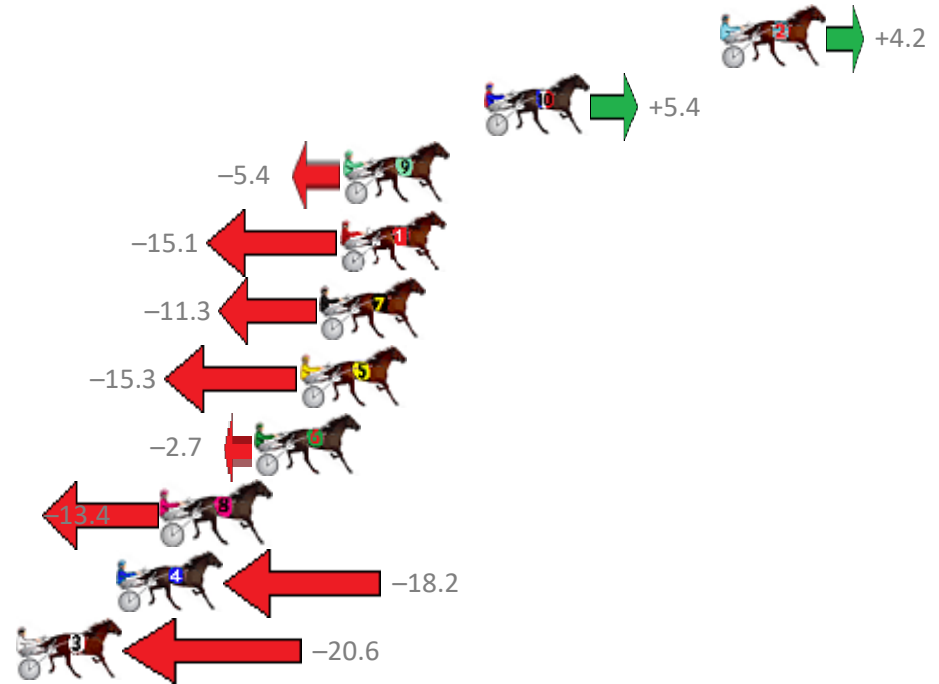

Redcliffe Race 7 Distance 1780m

Thursday, 28 November 2019

Gross Time: 2:11.40 MileRate: 1:58.80 LeadTime: 11.30s First Qtr: 31.50s Second Qtr: 30.40s Third Qtr: 28.80s Fourth Qtr: 29.40s

No Horse	Plc	Margin	Time	800Time (W)	400 Time (W)
2 EULO FLYER	1	0.0m	2:11.40	57.89s (2)	29.27s (2)
10 CALL ME TRISH	2	9.4m	2:12.09	57.81s (2)	29.15s (2)
9 ROLL WITH NIKE	3	15.0m	2:12.50	58.59s (2)	29.93s (2)
1 WILLSINTOWN	4	15.1m	2:12.51	59.30s (0)	30.51s (0)
7 COULDNTNOKHIMBAK	5	15.9m	2:12.57	59.02s (0)	30.19s (0)
5 STUDLEIGH WILL	6	16.7m	2:12.63	59.31s (1)	30.45s (1)
6 RITCHIE BEE	7	18.5m	2:12.76	58.40s (1)	29.48s (2)
8 WHATA CHALLENGE	8	22.2m	2:13.03	59.17s (0)	29.97s (0)
4 WEASEL	9	24.0m	2:13.16	59.52s (1)	30.46s (1)
3 CAMPBELL BEST	10	31.2m	2:13.69	59.70s (1)	30.53s (1)

Finish Position and metres gained from 800m

Sectionals
Powered by

Home of Australian Harness Sectionals

Get your sectionals delivered to your inbox daily

Check out www.pjdata.com.au

The Racing Queensland Board (trading as Racing Queensland) and provider are not responsible for the completeness or accuracy of any of the information contained herein, and makes no representations about its suitability for any purpose.