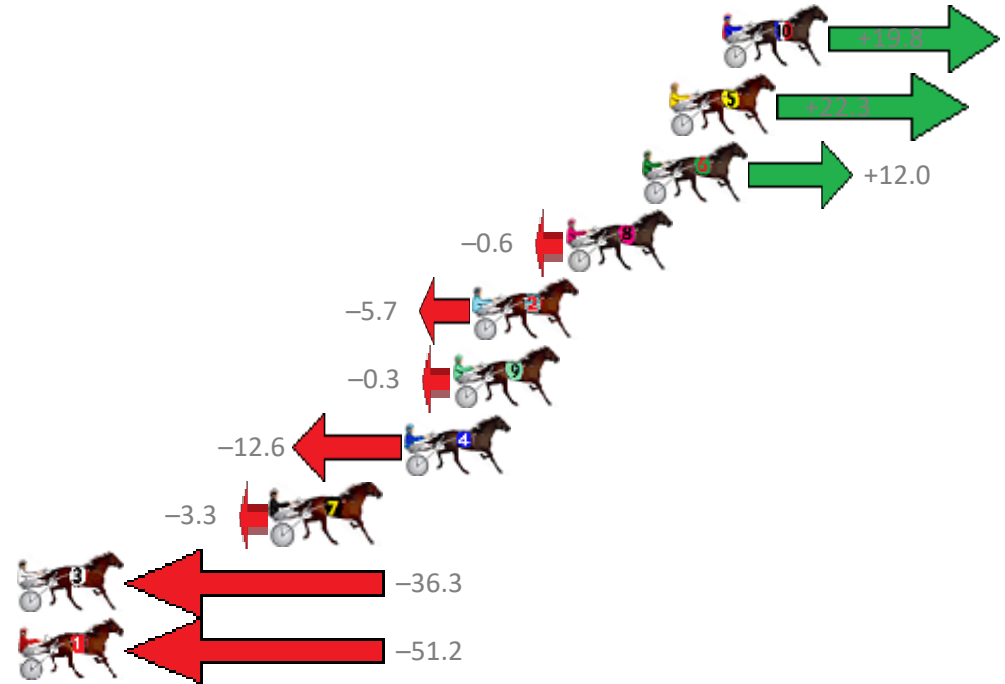

Redcliffe Race 6 Distance 1780m

Thursday, 28 November 2019

Gross Time: 2:11.20 MileRate: 1:58.60 LeadTime: 11.10s First Qtr: 29.20s Second Qtr: 31.10s Third Qtr: 29.80s Fourth Qtr: 30.00s

No Horse	Plc	Margin	Time	800Time (W)	400 Time (W)
10 TORQUE IS MY GIRL	1	0.0m	2:11.20	58.32s (1)	28.97s (2)
5 JUSTA DALE	2	2.1m	2:11.36	58.13s (1)	28.78s (2)
6 RED LUCK	3	3.2m	2:11.44	58.90s (1)	29.58s (2)
8 WILD ABOUT TOWN	4	6.2m	2:11.66	59.84s (1)	30.21s (2)
2 GHOST GUM	5	9.9m	2:11.94	60.23s (0)	30.43s (0)
9 TELL THE FUTURE	6	10.7m	2:12.00	59.82s (1)	30.50s (3)
4 TIGES APPRENTICE	7	12.6m	2:12.15	60.74s (0)	30.94s (0)
7 IMA REGAL JET	8	17.9m	2:12.54	60.05s (0)	30.68s (1)
3 THANKHEAVNFORGIRLS	9	36.5m	2:13.94	62.51s (1)	32.53s (1)
1 PONOVER	10	60.6m	2:15.74	63.63s (0)	33.84s (0)

Finish Position and metres gained from 800m

Sectionals
Powered by

Home of Australian Harness Sectionals

Get your sectionals delivered to your inbox daily

Check out www.pjdata.com.au

The Racing Queensland Board (trading as Racing Queensland) and provider are not responsible for the completeness or accuracy of any of the information contained herein, and makes no representations about its suitability for any purpose.