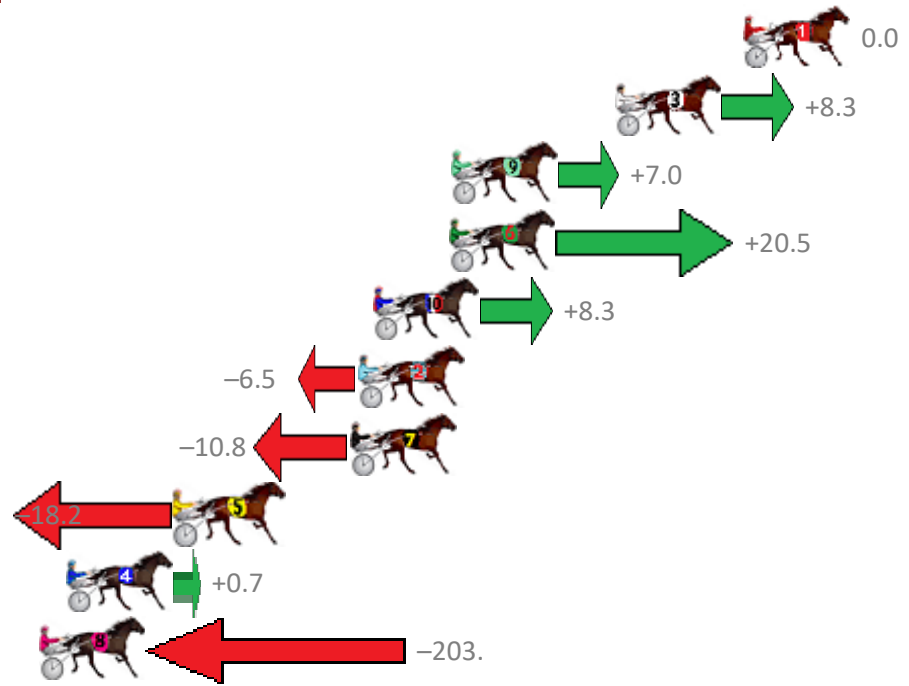

Redcliffe Race 8 Distance 1780m

Thursday, 28 November 2019

Gross Time: 2:08.90 MileRate: 1:56.50 LeadTime: 11.10s First Qtr: 29.80s Second Qtr: 29.50s Third Qtr: 28.70s Fourth Qtr: 29.80s

No Horse	Plc	Margin	Time	800Time (W)	400 Time (W)
1 KISS CAM	1	0.0m	2:08.90	58.50s (0)	29.80s (0)
3 OUR PEPPERJACK	2	5.1m	2:09.28	57.89s (1)	29.32s (2)
9 TAXI METER	3	11.6m	2:09.76	57.99s (1)	29.41s (1)
6 WHOSTOLEMYPIGEON	4	11.7m	2:09.77	57.00s (1)	28.69s (2)
10 KAAANAPALI	5	14.7m	2:10.00	57.89s (1)	29.30s (2)
2 TOPNOTCH MACH	6	15.3m	2:10.04	58.98s (1)	30.19s (0)
7 NON PASSARE	7	15.6m	2:10.06	59.29s (0)	30.56s (0)
5 SUBTLE ADVICE	8	22.6m	2:10.58	59.83s (1)	30.90s (1)
4 JUSTATIC	9	26.9m	2:10.90	58.45s (1)	29.42s (1)
8 REAL KNUCKY	10	214.7m	2:24.90	73.38s (0)	43.56s (0)

Finish Position and metres gained from 800m

Sectionals
Powered by

Home of Australian Harness Sectionals

Get your sectionals delivered to your inbox daily

Check out www.pjdata.com.au

The Racing Queensland Board (trading as Racing Queensland) and provider are not responsible for the completeness or accuracy of any of the information contained herein, and makes no representations about its suitability for any purpose.