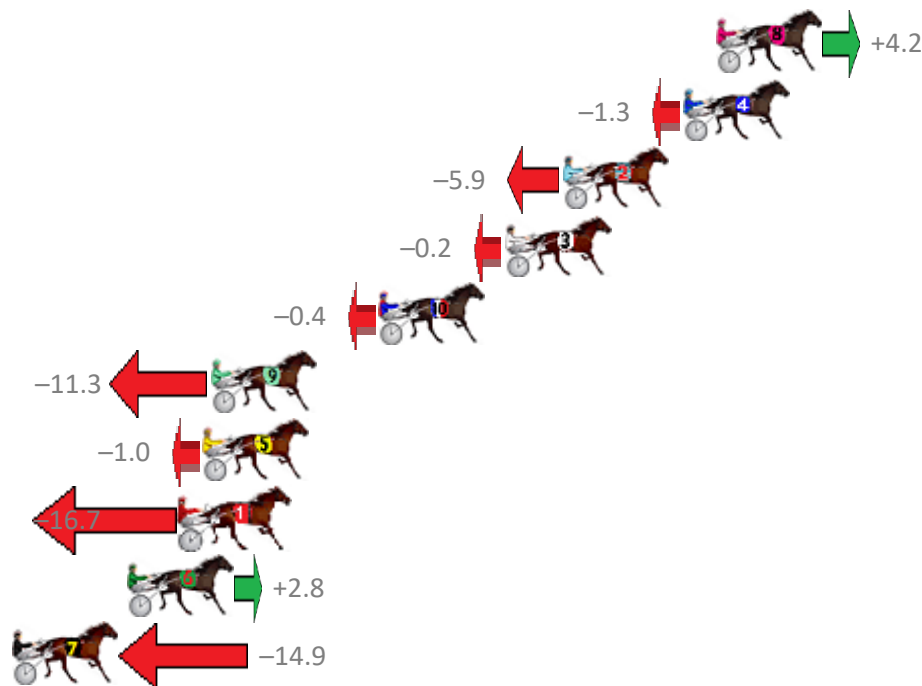

Redcliffe Race 1 Distance 1780m

Thursday, 28 November 2019

Gross Time: 2:12.90 MileRate: 2:00.20 LeadTime: 11.50s First Qtr: 30.70s Second Qtr: 30.70s Third Qtr: 29.90s Fourth Qtr: 30.10s

No Horse	Plc	Margin	Time	800Time (W)	400 Time (W)
8 CANNAN	1	0.0m	2:12.90	59.69s (1)	30.10s (2)
4 ITMIGHTBEYOU	2	1.3m	2:13.00	60.10s (1)	30.11s (1)
2 LANOCH BOY	3	6.1m	2:13.36	60.44s (0)	30.45s (0)
3 DANCING IN MANOLOS	4	8.4m	2:13.53	60.01s (1)	29.89s (1)
10 MELTON MAX GENTLE	5	13.4m	2:13.91	60.03s (1)	30.34s (2)
9 SCHOOPY	6	20.1m	2:14.41	60.85s (0)	30.56s (0)
5 SWEET SCOOT	7	20.4m	2:14.44	60.08s (0)	30.36s (1)
1 BRONSKI BABY	8	21.3m	2:14.50	61.25s (0)	31.00s (0)
6 GEORGEZILLA	9	23.4m	2:14.66	59.79s (0)	30.51s (2)
7 MELTON LUCKY	10	28.7m	2:15.06	61.12s (0)	30.86s (0)

Finish Position and metres gained from 800m

Sectionals
Powered by

Home of Australian Harness Sectionals

Get your sectionals delivered to your inbox daily

Check out www.pjdata.com.au

The Racing Queensland Board (trading as Racing Queensland) and provider are not responsible for the completeness or accuracy of any of the information contained herein, and makes no representations about its suitability for any purpose.