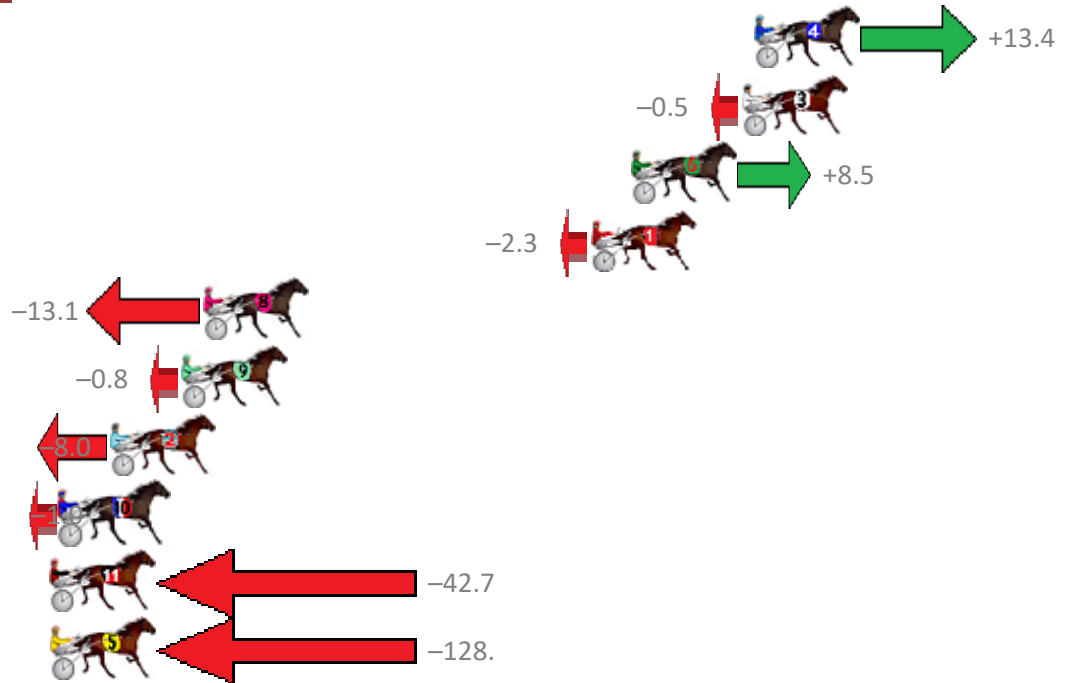

Albion Park Race 4 Distance 1660m

Tuesday, 19 November 2019

Gross Time: 1:59.30 MileRate: 1:55.60 LeadTime: 3.50s First Qtr: 27.60s Second Qtr: 30.70s Third Qtr: 29.20s Fourth Qtr: 28.30s

No Horse	Plc	Margin	Time	800Time (W)	400 Time (W)
4 CHERRYS THE BEST	1	0.0m	1:59.30	56.54s (1)	27.78s (1)
3 ZARAS DANCE	2	0.5m	1:59.34	57.54s (0)	28.34s (0)
6 DEVOUGED	3	4.9m	1:59.65	56.89s (0)	27.63s (0)
1 RED LUCK	4	6.5m	1:59.76	57.67s (0)	28.39s (0)
8 MISS MIA	5	21.9m	2:00.85	58.44s (0)	29.14s (0)
9 JUSTA DALE	6	22.8m	2:00.91	57.56s (1)	28.58s (1)
2 JILLIBY JACKPOT	7	25.6m	2:01.11	58.08s (1)	29.12s (2)
10 MONTANA NIGHTS	8	27.6m	2:01.25	57.57s (1)	28.53s (1)
11 LANCELOT BROMAC	9	45.7m	2:02.53	60.57s (1)	30.67s (1)
5 IMPETUOSO	10	154.2m	2:10.21	66.74s (0)	36.03s (0)

Finish Position and metres gained from 800m

Sectionals
Powered by

Home of Australian Harness Sectionals

Get your sectionals delivered to your inbox daily

Check out www.pjdata.com.au

The Racing Queensland Board (trading as Racing Queensland) and provider are not responsible for the completeness or accuracy of any of the information contained herein, and makes no representations about its suitability for any purpose.