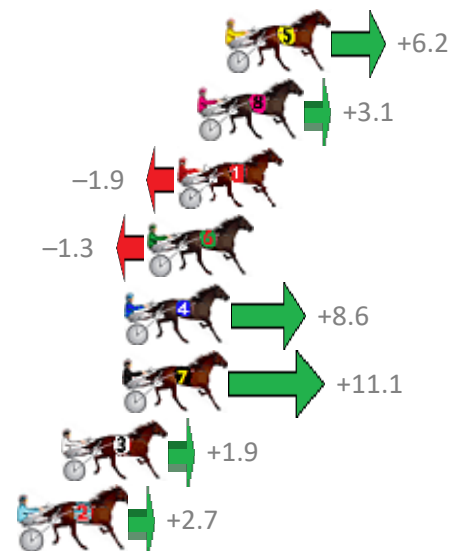

Albion Park Race 6 Distance 2138m

Tuesday, 19 November 2019

Gross Time: 2:38.60 MileRate: 1:59.30 LeadTime: 39.20s First Qtr: 30.50s Second Qtr: 32.10s Third Qtr: 29.30s Fourth Qtr: 27.50s

No Horse	Plc	Margin	Time	800Time (W)	400 Time (W)
5 MY MASTERCRAFTSMA	1	0.0m	2:38.60	56.36s (1)	27.09s (1)
8 CASINO TOMMY	2	1.1m	2:38.68	56.58s (0)	27.29s (0)
1 LINCOLN ROAD	3	1.9m	2:38.73	56.93s (0)	27.63s (0)
6 SOMWHEREOVARAINB	4	3.1m	2:38.81	56.89s (1)	27.62s (1)
4 ILLAWONG DREAMTIM	5	4.0m	2:38.88	56.19s (0)	26.83s (0)
7 SPARKLING CULLECT	6	4.1m	2:38.88	56.01s (1)	26.74s (1)
3 PARISIAN ROCKSTAR	7	6.5m	2:39.05	56.67s (0)	27.31s (0)
2 SUBTLE DELIGHT	8	8.1m	2:39.16	56.61s (1)	27.34s (1)

Finish Position and metres gained from 800m

Sectionals
Powered by

Home of Australian Harness Sectionals

Get your sectionals delivered to your inbox daily

Check out www.pjdata.com.au

The Racing Queensland Board (trading as Racing Queensland) and provider are not responsible for the completeness or accuracy of any of the information contained herein, and makes no representations about its suitability for any purpose.