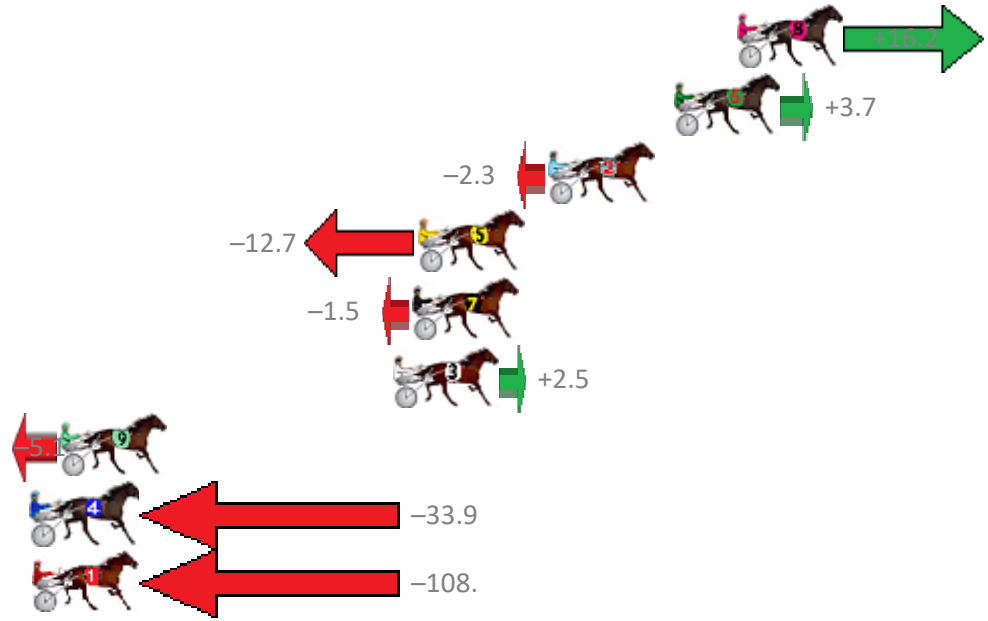

Albion Park Race 1 Distance 2647m

Tuesday, 19 November 2019

Gross Time: 3:22.70 MileRate: 2:02.30 LeadTime: 81.20s First Qtr: 30.60s Second Qtr: 30.70s Third Qtr: 29.80s Fourth Qtr: 30.40s

No Horse	Plc	Margin	Time	800Time (W)	400 Time (W)
8 SPRINGBANK EDEN	1	0.0m	3:22.70	58.98s (1)	29.64s (1)
6 IM THE COMMANDO	2	2.5m	3:22.89	59.92s (1)	30.50s (1)
2 LANSBURY	3	7.5m	3:23.27	60.37s (0)	30.59s (0)
5 DAVEYS GIFT	4	12.7m	3:23.67	61.16s (0)	31.37s (0)
7 MELPARK ROYAL SON	5	12.9m	3:23.68	60.31s (0)	30.51s (0)
3 BLACK VALLEY	6	13.7m	3:23.74	60.01s (0)	30.35s (1)
9 MATATOKI	7	26.9m	3:24.74	60.58s (1)	30.92s (0)
4 IMAHE MAN	8	45.1m	3:26.13	62.75s (1)	33.40s (1)
1 JUSTABILIKEMUM	9	188.0m	3:36.99	68.33s (0)	35.57s (0)

Finish Position and metres gained from 800m

Sectionals
Powered by

Home of Australian Harness Sectionals

Get your sectionals delivered to your inbox daily

Check out www.pjdata.com.au

The Racing Queensland Board (trading as Racing Queensland) and provider are not responsible for the completeness or accuracy of any of the information contained herein, and makes no representations about its suitability for any purpose.