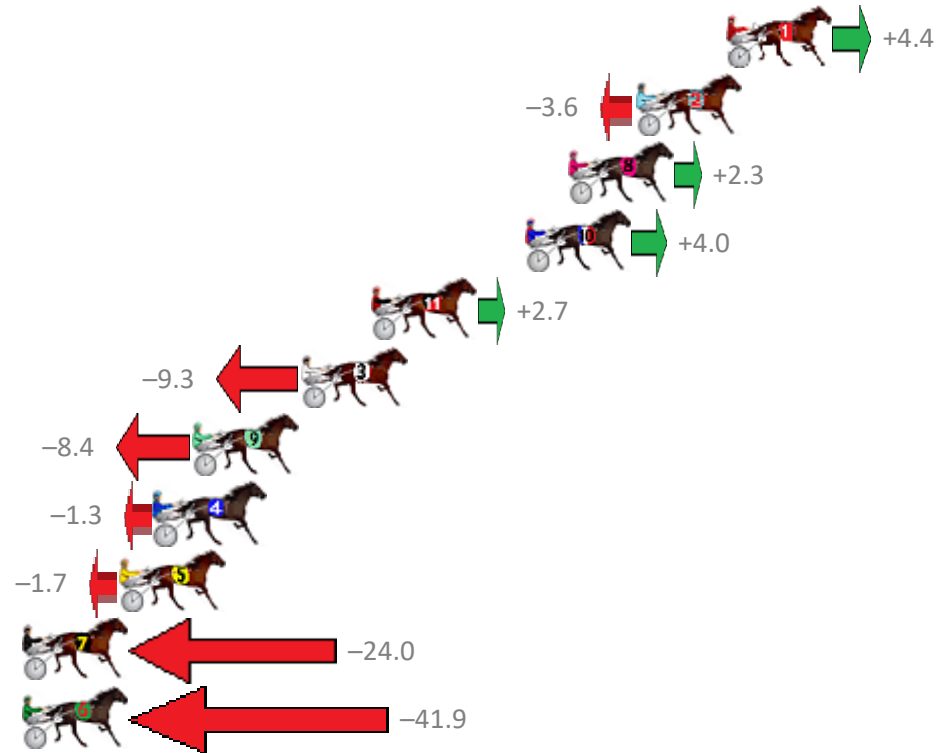

Albion Park Race 7 Distance 1660m

Tuesday, 19 November 2019

Gross Time: 2:00.10 MileRate: 1:56.40 LeadTime: 3.50s First Qtr: 28.30s Second Qtr: 31.50s Third Qtr: 29.00s Fourth Qtr: 27.80s

No Horse	Plc	Margin	Time	800Time (W)	400 Time (W)
1 TORI MAY	1	0.0m	2:00.10	56.49s (0)	27.48s (0)
2 BOULDER CITY	2	3.6m	2:00.35	57.06s (0)	28.05s (0)
8 ICHIBA NEWY	3	6.3m	2:00.54	56.64s (0)	27.61s (0)
10 GOALKICKER	4	8.0m	2:00.66	56.52s (1)	27.55s (1)
11 JUST DEAL IT	5	14.1m	2:01.08	56.61s (1)	27.68s (2)
3 ARK ME	6	16.9m	2:01.27	57.46s (1)	28.50s (1)
9 IM TOOT	7	21.2m	2:01.57	57.40s (0)	28.34s (0)
4 BETTOR BECAUSE	8	22.7m	2:01.68	56.89s (1)	27.97s (2)
5 NIFTY STUDLEIGH	9	24.1m	2:01.77	56.92s (0)	28.15s (1)
7 BIG IN AMERICA	10	41.4m	2:02.98	58.50s (0)	29.44s (0)
6 KWASII	11	43.7m	2:03.14	59.77s (1)	30.64s (1)

Finish Position and metres gained from 800m

Sectionals
Powered by

Home of Australian Harness Sectionals

Get your sectionals delivered to your inbox daily

Check out www.pjdata.com.au

The Racing Queensland Board (trading as Racing Queensland) and provider are not responsible for the completeness or accuracy of any of the information contained herein, and makes no representations about its suitability for any purpose.