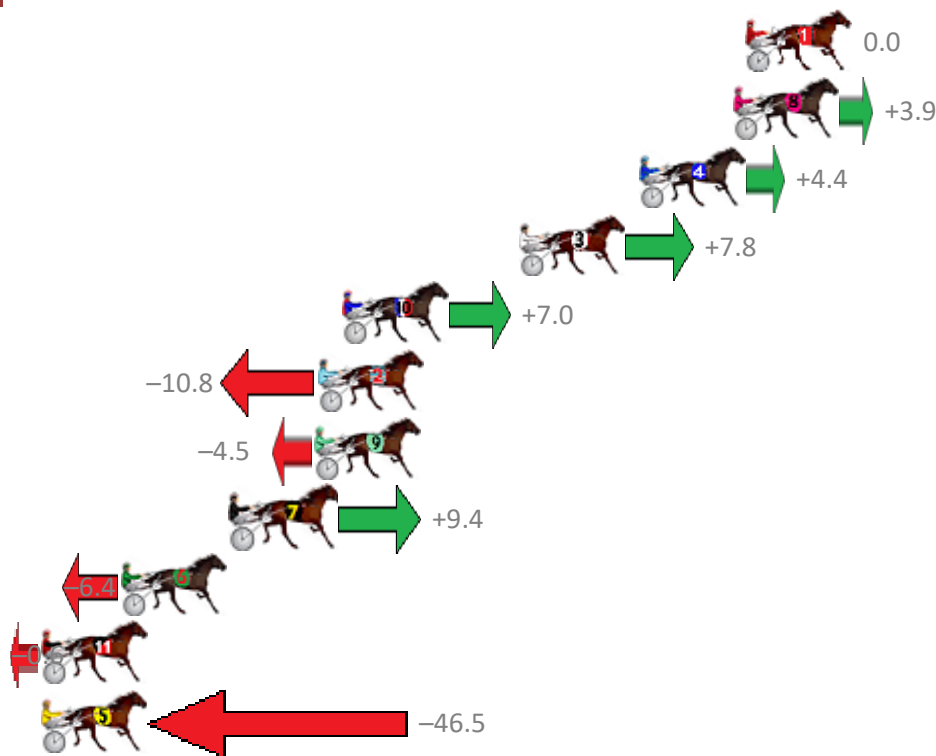

Albion Park Race 9 Distance 1660m

Tuesday, 19 November 2019

Gross Time: 1:59.50 MileRate: 1:55.80 LeadTime: 3.50s First Qtr: 27.10s Second Qtr: 31.60s Third Qtr: 28.80s Fourth Qtr: 28.50s

No Horse	Plc	Margin	Time	800Time (W)	400 Time (W)
1 IM NORMA JEAN	1	0.0m	1:59.50	57.30s (0)	28.50s (0)
8 DONNY JONES	2	0.5m	1:59.54	57.02s (0)	28.18s (0)
4 GODDESS JUJON	3	4.2m	1:59.80	56.98s (0)	28.12s (0)
3 SAINT KILDA BEACH	4	9.0m	2:00.14	56.74s (0)	28.14s (0)
10 DAPPER	5	16.0m	2:00.64	56.80s (1)	28.73s (3)
2 LEFT A TERROR	6	17.0m	2:00.71	58.07s (2)	29.34s (1)
9 GOTTA MOMENT	7	17.1m	2:00.72	57.62s (1)	29.25s (2)
7 MUCH BETTOR	8	20.4m	2:00.95	56.63s (0)	28.76s (2)
6 KEY LARGO	9	24.8m	2:01.27	57.76s (1)	29.38s (2)
11 KURAHAUPO GAMBLER	10	28.2m	2:01.51	57.34s (1)	29.28s (3)
5 NON PASSARE	11	53.5m	2:03.31	60.63s (1)	31.61s (1)

Finish Position and metres gained from 800m

Sectionals
Powered by

Home of Australian Harness Sectionals

Get your sectionals delivered to your inbox daily

Check out www.pjdata.com.au

The Racing Queensland Board (trading as Racing Queensland) and provider are not responsible for the completeness or accuracy of any of the information contained herein, and makes no representations about its suitability for any purpose.