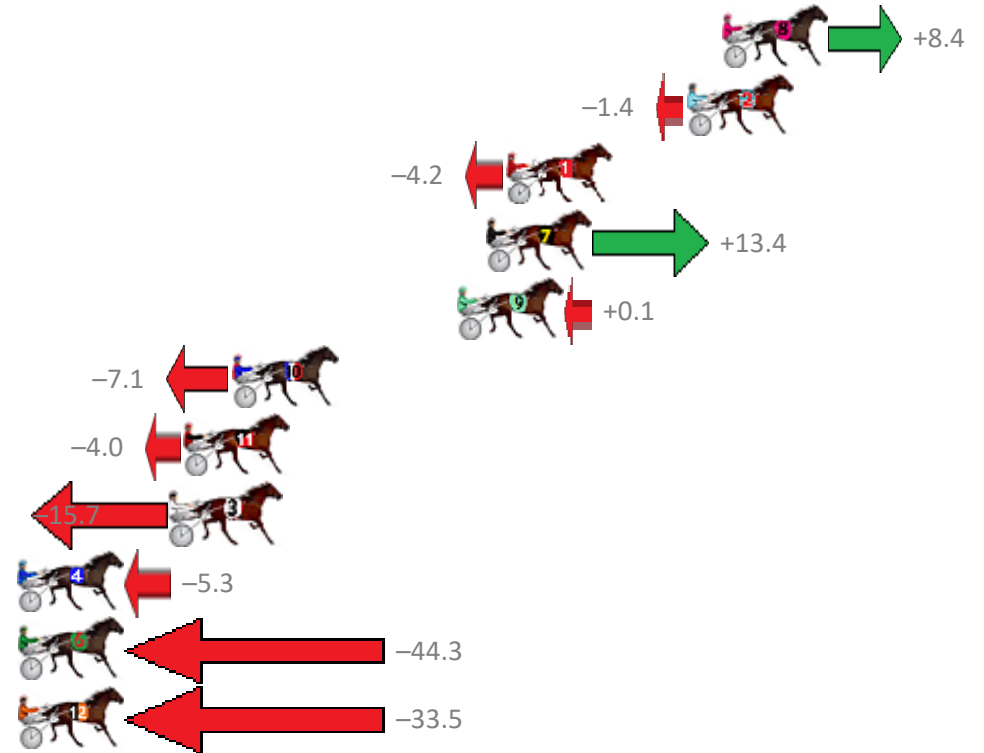

Albion Park Race 3 Distance 1660m

Tuesday, 19 November 2019

Gross Time: 2:01.60 MileRate: 1:57.90 LeadTime: 3.40s First Qtr: 27.60s Second Qtr: 31.40s Third Qtr: 29.30s Fourth Qtr: 29.90s

No Horse	Plc	Margin	Time	800Time (W)	400 Time (W)
8 OUR ULTIMATE VICKI	1	0.0m	2:01.60	58.58s (0)	29.26s (0)
2 WHITEHAVEN LASS	2	1.4m	2:01.70	59.30s (0)	30.00s (0)
1 ASHLEE NITRO	3	8.6m	2:02.24	59.51s (0)	30.20s (0)
7 NIKALONG HENRY	4	9.4m	2:02.30	58.21s (1)	29.26s (2)
9 DOOLITTLE DOOZZIE	5	10.5m	2:02.38	59.19s (1)	29.74s (2)
10 WHATA REACTOR	6	19.5m	2:03.06	59.73s (2)	31.00s (1)
11 SUGARKANE	7	21.4m	2:03.20	59.50s (2)	30.87s (2)
3 BEEF CITY STARZZZ	8	21.9m	2:03.24	60.36s (1)	30.55s (1)
4 THANKHEAVNFORGIRLS	9	32.3m	2:04.01	59.59s (1)	30.79s (1)
6 ONYA DOUG	10	45.7m	2:05.02	62.48s (1)	32.64s (1)
12 ONE HELLOVA FIRE	11	46.1m	2:05.05	61.68s (0)	32.18s (0)

Finish Position and metres gained from 800m

Sectionals
Powered by

Home of Australian Harness Sectionals

Get your sectionals delivered to your inbox daily

Check out www.pjdata.com.au

The Racing Queensland Board (trading as Racing Queensland) and provider are not responsible for the completeness or accuracy of any of the information contained herein, and makes no representations about its suitability for any purpose.