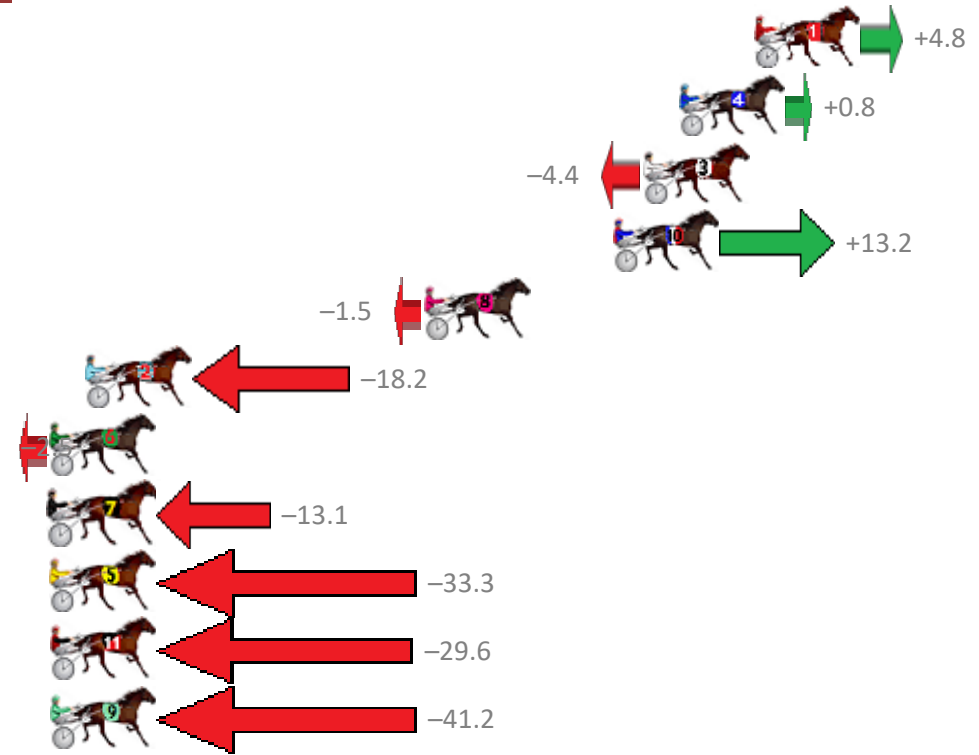

Albion Park Race 5 Distance 1660m

Tuesday, 19 November 2019

Gross Time: 1:59.70 MileRate: 1:56.00 LeadTime: 3.40s First Qtr: 27.60s Second Qtr: 30.40s Third Qtr: 28.90s Fourth Qtr: 29.40s

No Horse	Plc	Margin	Time	800Time (W)	400 Time (W)
1 PHOTOZEN	1	0.0m	1:59.70	57.95s (0)	28.96s (0)
4 MISTER REBBILY	2	3.0m	1:59.92	58.24s (1)	29.34s (1)
3 IMA BEACH BABE	3	4.4m	2:00.02	58.62s (0)	29.72s (0)
10 SUNNY RICE	4	5.6m	2:00.11	57.34s (1)	28.96s (2)
8 SIR SEMPER FIDELIS	5	13.1m	2:00.66	58.41s (0)	29.51s (0)
2 SOMEHOWSOMEWAY	6	26.6m	2:01.66	59.63s (1)	30.71s (1)
6 EULO FLYER	7	31.1m	2:01.99	58.48s (1)	29.79s (0)
7 SHADYS DELIGHT	8	33.9m	2:02.19	59.25s (0)	30.33s (0)
5 THE RAGNBONE MAN	9	46.7m	2:03.13	60.73s (1)	31.67s (1)
11 LA BELLE CHEVAL	10	54.0m	2:03.67	60.46s (1)	31.50s (2)
9 BONNIES CAM	11	57.6m	2:03.93	61.30s (0)	31.78s (1)

Finish Position and metres gained from 800m

Sectionals
Powered by

Home of Australian Harness Sectionals

Get your sectionals delivered to your inbox daily

Check out www.pjdata.com.au

The Racing Queensland Board (trading as Racing Queensland) and provider are not responsible for the completeness or accuracy of any of the information contained herein, and makes no representations about its suitability for any purpose.