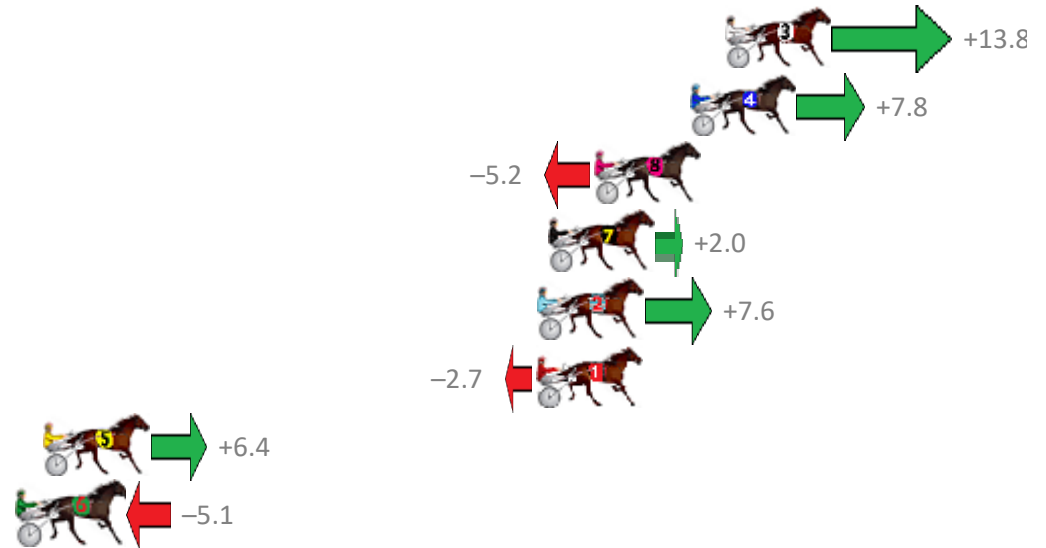

Redcliffe Race 2 Distance 2040m

Friday, 1 November 2019

Gross Time: 2:35.20 MileRate: 2:02.50 LeadTime: 31.70s First Qtr: 31.50s Second Qtr: 30.70s Third Qtr: 30.50s Fourth Qtr: 30.80s

NoHorse	Plc	Margin	Time	800Time (W)	400 Time (W)
3 BLACK VALLEY	1	0.0m	2:35.20	60.24s (1)	30.54s (2)
4 LANSBURY	2	1.4m	2:35.31	60.70s (1)	30.80s (1)
8 DAVEYS GIFT	3	5.2m	2:35.60	61.70s (1)	31.20s (0)
7 ALS LAW	4	7.0m	2:35.74	61.15s (0)	30.58s (0)
2 MELPARK MAGIC	5	7.4m	2:35.77	60.72s (0)	30.72s (1)
1 STONED AGAIN	6	7.5m	2:35.78	61.51s (0)	30.96s (0)
5 ASTRAL RULER	7	27.0m	2:37.28	60.81s (0)	31.15s (1)
6 MISTER GUNSEN	8	30.5m	2:37.55	61.69s (1)	31.87s (1)

Finish Position and metres gained from 800m

Sectionals
Powered by

Home of Australian Harness Sectionals

Get your sectionals delivered to your inbox daily

Check out www.pjdata.com.au

The Racing Queensland Board (trading as Racing Queensland) and provider are not responsible for the completeness or accuracy of any of the information contained herein, and makes no representations about its suitability for any purpose.