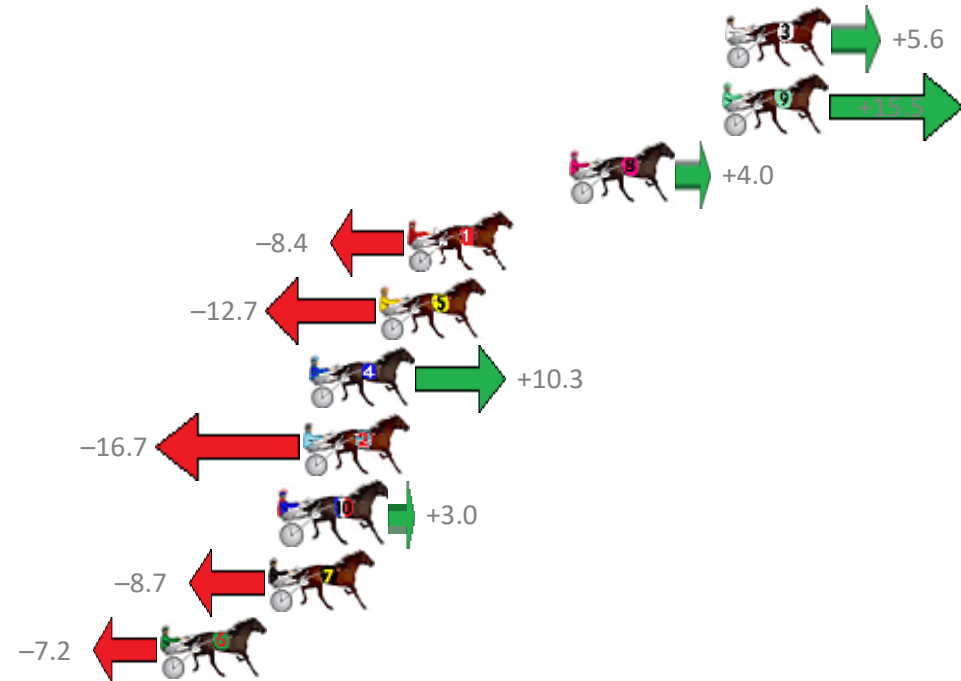

Redcliffe Race 7 Distance 1780m

Friday, 1 November 2019

Gross Time: 2:10.20 MileRate: 1:57.70 LeadTime: 11.10s First Qtr: 30.80s Second Qtr: 30.50s Third Qtr: 29.30s Fourth Qtr: 28.50s

NoHorse	Plc	Margin	Time	800Time (W)	400 Time (W)
3 AMILLION PROMISES	1	0.0m	2:10.20	57.40s (1)	28.09s (1)
9 FEELINGFORARAINBOW	2	0.1m	2:10.21	56.68s (1)	28.08s (2)
8 IM NO OUTLAW	3	6.2m	2:10.64	57.51s (1)	28.19s (1)
1 OUR DELIGHT	4	12.6m	2:11.10	58.41s (0)	29.06s (0)
5 ARK PATROL	5	13.7m	2:11.18	58.72s (1)	29.36s (1)
4 SO BOBS YOUR UNCLE	6	16.5m	2:11.38	57.06s (0)	28.49s (1)
2 REGAL NIGHTSHADE	7	16.7m	2:11.39	59.01s (0)	29.69s (0)
10 PARAVANI	8	17.6m	2:11.45	57.58s (1)	28.97s (2)
7 CAPTAIN COSMONAUT	9	18.1m	2:11.49	58.43s (0)	29.11s (0)
6 WHOSTOLEMYPIGEON	10	22.4m	2:11.80	58.32s (0)	29.01s (0)

Finish Position and metres gained from 800m

Sectionals
Powered by

Home of Australian Harness Sectionals

Get your sectionals delivered to your inbox daily

Check out www.pjdata.com.au

The Racing Queensland Board (trading as Racing Queensland) and provider are not responsible for the completeness or accuracy of any of the information contained herein, and makes no representations about its suitability for any purpose.