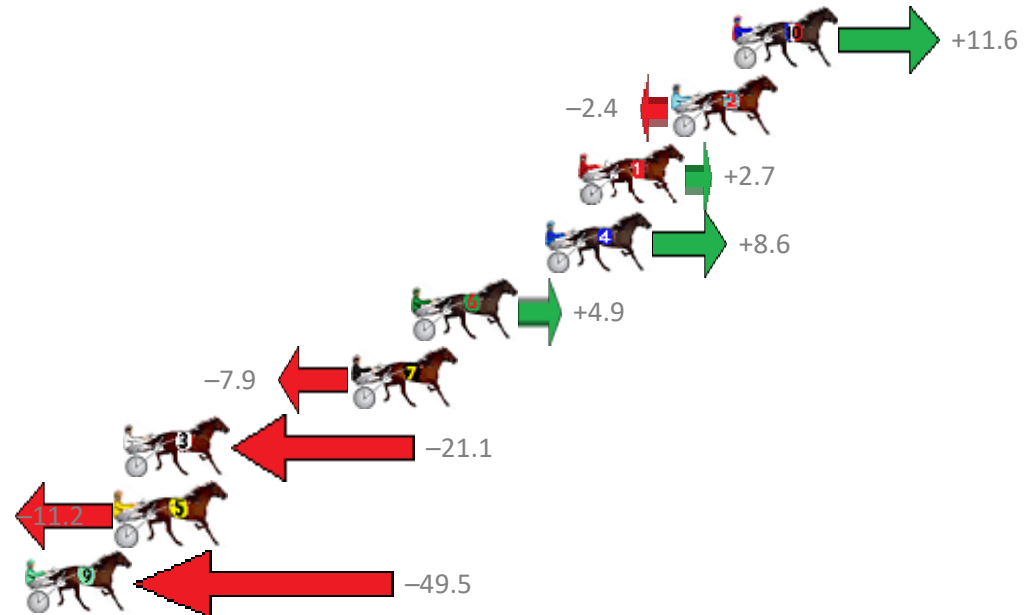

Redcliffe Race 5 Distance 1780m

Friday, 1 November 2019

Gross Time: 2:12.20 MileRate: 1:59.50 LeadTime: 11.10s First Qtr: 31.30s Second Qtr: 31.00s Third Qtr: 29.80s Fourth Qtr: 29.00s

NoHorse	Plc	Margin	Time	800Time (W)	400 Time (W)
10 ALE ALE KAI	1	0.0m	2:12.20	57.95s (1)	28.48s (3)
2 KWASII	2	2.4m	2:12.37	58.98s (0)	29.17s (0)
1 GOLD REACTOR	3	6.1m	2:12.64	58.60s (0)	28.78s (0)
4 SPECIAL RESERVE	4	7.4m	2:12.74	58.17s (1)	28.70s (2)
6 GEST AS SMART	5	12.7m	2:13.12	58.44s (0)	29.33s (1)
7 HUGHIES SISTER	6	15.1m	2:13.29	59.38s (1)	29.80s (2)
3 STUDLEIGH WILL	7	24.1m	2:13.95	60.35s (1)	30.53s (1)
5 PITTSWORTH MAN	8	24.4m	2:13.97	59.62s (0)	29.71s (0)
9 COULDNTNOKHIMBAK	9	53.7m	2:16.09	62.44s (0)	32.55s (0)

Finish Position and metres gained from 800m

Sectionals
Powered by

Home of Australian Harness Sectionals

Get your sectionals delivered to your inbox daily

Check out www.pjdata.com.au

The Racing Queensland Board (trading as Racing Queensland) and provider are not responsible for the completeness or accuracy of any of the information contained herein, and makes no representations about its suitability for any purpose.