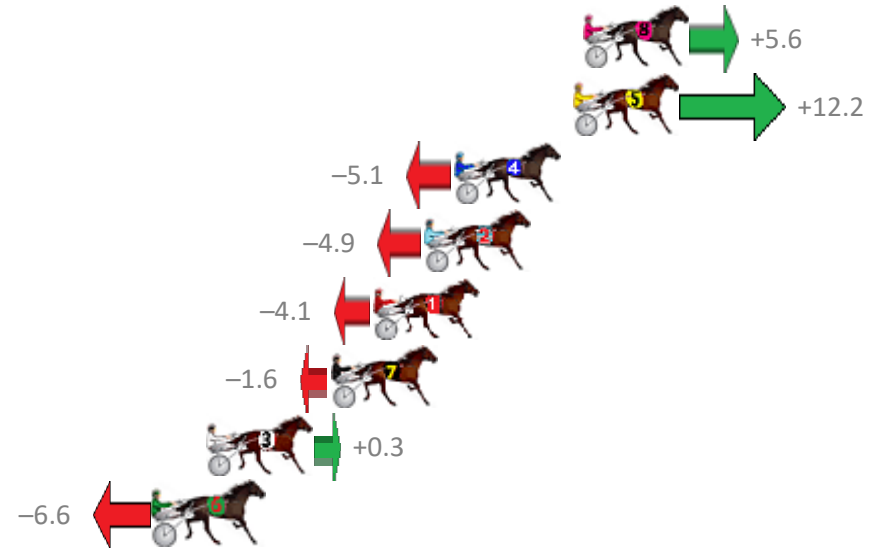

Redcliffe Race 6 Distance 2280m

Friday, 1 November 2019

Gross Time: 2:47.70 MileRate: 1:58.40 LeadTime: 49.30s First Qtr: 30.20s Second Qtr: 30.80s Third Qtr: 29.10s Fourth Qtr: 28.30s

NoHorse	Plc	Margin	Time	800Time (W)	400 Time (W)
8 BODHI TREE	1	0.0m	2:47.70	57.00s (1)	28.14s (2)
5 SPARKLING CULLECT	2	0.4m	2:47.73	56.52s (0)	27.89s (1)
4 MARK OF INTEGRITY	3	5.1m	2:48.06	57.77s (0)	28.66s (0)
2 AINTNOBETTOR	4	6.3m	2:48.15	57.75s (1)	28.65s (1)
1 TRAIN WRECK	5	8.3m	2:48.29	57.69s (0)	28.56s (0)
7 SWEET AS	6	10.0m	2:48.41	57.51s (0)	28.38s (0)
3 GASMONKEY	7	14.9m	2:48.75	57.38s (1)	28.49s (1)
6 HOLY CAMP CLIVE	8	17.0m	2:48.90	57.87s (1)	28.92s (2)

Finish Position and metres gained from 800m

Sectionals
Powered by

Home of Australian Harness Sectionals

Get your sectionals delivered to your inbox daily

Check out www.pjdata.com.au

The Racing Queensland Board (trading as Racing Queensland) and provider are not responsible for the completeness or accuracy of any of the information contained herein, and makes no representations about its suitability for any purpose.