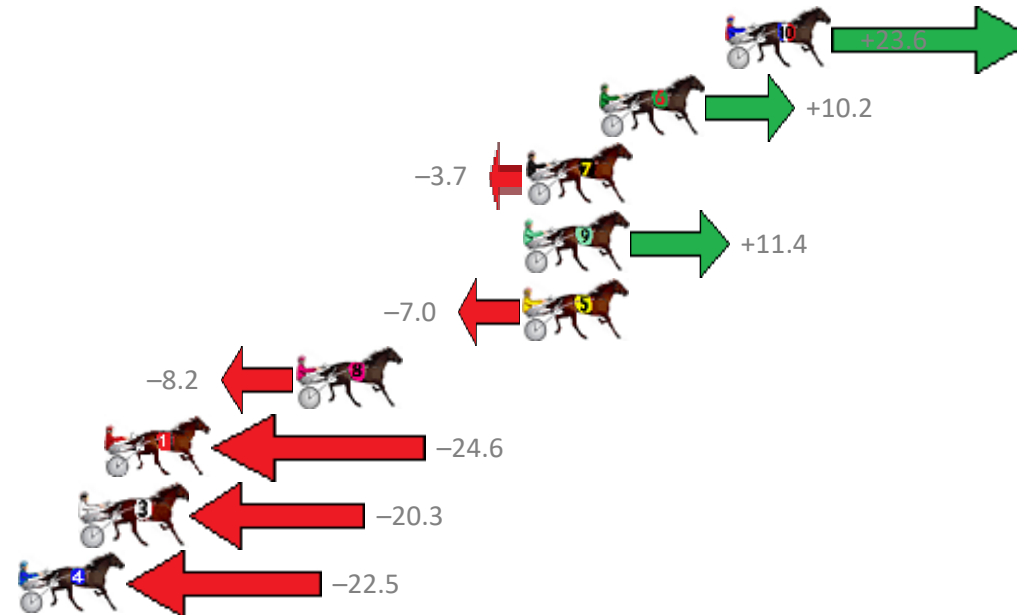

Redcliffe Race 4 Distance 1780m

Friday, 1 November 2019

Gross Time: 2:12.80 MileRate: 2:00.10 LeadTime: 11.10s First Qtr: 29.70s Second Qtr: 31.50s Third Qtr: 30.20s Fourth Qtr: 30.30s

NoHorse	Plc	Margin	Time	800Time (W)	400 Time (W)
10 KAY NORA SHANNON	1	0.0m	2:12.80	58.72s (1)	29.97s (2)
6 JEWEL OF PEAK	2	5.0m	2:13.18	59.73s (1)	30.68s (2)
7 MISS MIA	3	7.9m	2:13.40	60.78s (0)	30.17s (1)
9 RANCHO MAN	4	8.0m	2:13.41	59.64s (1)	29.89s (3)
5 HIGH ON MONTANA	5	8.0m	2:13.41	61.03s (1)	30.82s (1)
8 CAMPBELL BEST	6	17.0m	2:14.09	61.12s (0)	30.57s (0)
1 DOOLITTLE DANDY	7	24.6m	2:14.66	62.36s (0)	31.62s (0)
3 BARA HALLEY	8	25.5m	2:14.73	62.04s (1)	31.44s (2)
4 BETTERTHAN TORQUE	9	33.1m	2:15.31	62.20s (1)	31.73s (1)

Finish Position and metres gained from 800m

Sectionals
Powered by

Home of Australian Harness Sectionals

Get your sectionals delivered to your inbox daily

Check out www.pjdata.com.au

The Racing Queensland Board (trading as Racing Queensland) and provider are not responsible for the completeness or accuracy of any of the information contained herein, and makes no representations about its suitability for any purpose.