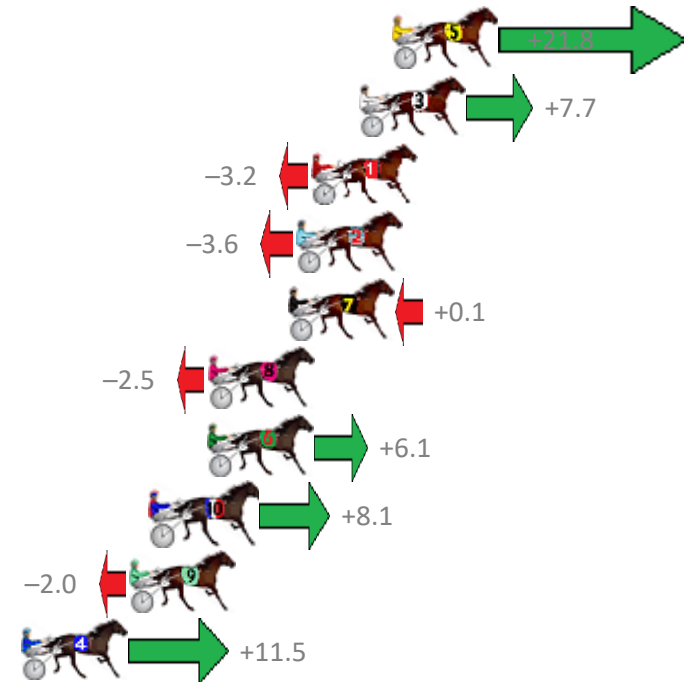

Redcliffe Race 9 Distance 1780m

Friday, 1 November 2019

Gross Time: 2:10.70 MileRate: 1:58.20 LeadTime: 11.10s First Qtr: 30.70s Second Qtr: 31.70s Third Qtr: 29.20s Fourth Qtr: 28.00s

NoHorse	Plc	Margin	Time	800Time (W)	400 Time (W)
5 CROOKWELL JAKE	1	0.0m	2:10.70	55.64s (1)	27.99s (2)
3 BEEF CITY BLAZE	2	1.3m	2:10.79	56.65s (1)	27.55s (2)
1 ONLY IN ROME	3	3.2m	2:10.92	57.43s (0)	28.20s (0)
2 DONNY JONES	4	3.8m	2:10.97	57.46s (1)	28.27s (1)
7 WEEDONS EXPRESS	5	4.1m	2:10.99	57.19s (0)	27.95s (0)
8 PAY ME INTEREST	6	7.3m	2:11.21	57.38s (1)	28.15s (1)
6 MAJOR CURRENCY	7	7.3m	2:11.21	56.76s (1)	27.57s (1)
10 GOD SAKE	8	9.5m	2:11.36	56.62s (1)	27.52s (2)
9 WEE JIMMY	9	10.4m	2:11.43	57.34s (0)	28.01s (0)
4 BUMPER	10	14.7m	2:11.73	56.38s (1)	28.51s (3)

Finish Position and metres gained from 800m

Sectionals
Powered by

Home of Australian Harness Sectionals

Get your sectionals delivered to your inbox daily

Check out www.pjdata.com.au

The Racing Queensland Board (trading as Racing Queensland) and provider are not responsible for the completeness or accuracy of any of the information contained herein, and makes no representations about its suitability for any purpose.