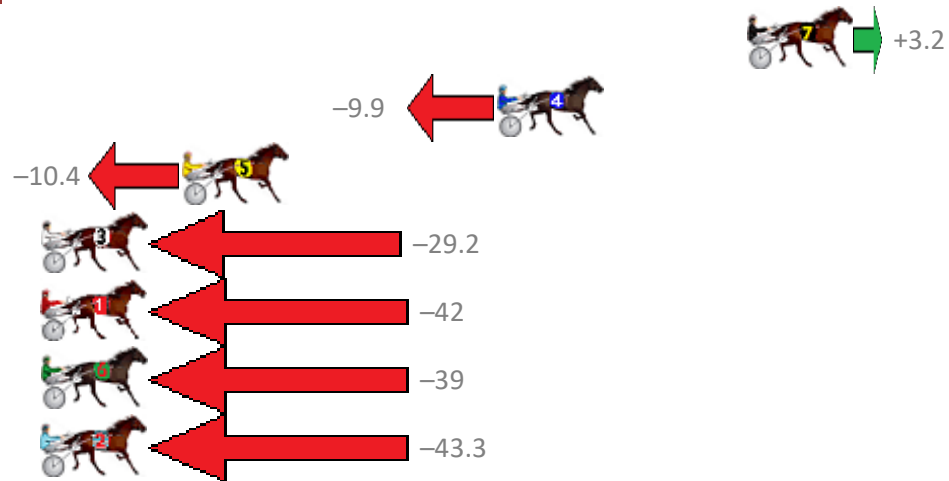

Redcliffe Race 1 Distance 1780m

Friday, 1 November 2019

Gross Time: 2:14.30 MileRate: 2:01.40 LeadTime: 11.30s First Qtr: 32.10s Second Qtr: 32.80s Third Qtr: 29.40s Fourth Qtr: 28.70s

NoHorse	Plc	Margin	Time	800Time (W)	400 Time (W)
7 BOMBADIER JUJON	1	0.0m	2:14.30	57.87s (1)	28.70s (1)
4 MAKINMEFEELGOOD	2	9.9m	2:15.01	58.82s (0)	29.18s (0)
5 CANNAN	3	22.4m	2:15.91	58.86s (1)	30.03s (2)
3 MELTON LUCKY	4	42.6m	2:17.36	60.22s (0)	30.09s (0)
1 ONE HELLOVA FIRE	5	46.2m	2:17.61	61.15s (0)	31.11s (0)
6 MELTON MAX GENTLE	6	46.3m	2:17.62	60.90s (1)	30.90s (1)
2 DANCING IN MANOLOS	7	51.9m	2:18.02	61.24s (0)	31.13s (0)

Finish Position and metres gained from 800m

Sectionals
Powered by

Home of Australian Harness Sectionals

Get your sectionals delivered to your inbox daily

Check out www.pjdata.com.au

The Racing Queensland Board (trading as Racing Queensland) and provider are not responsible for the completeness or accuracy of any of the information contained herein, and makes no representations about its suitability for any purpose.