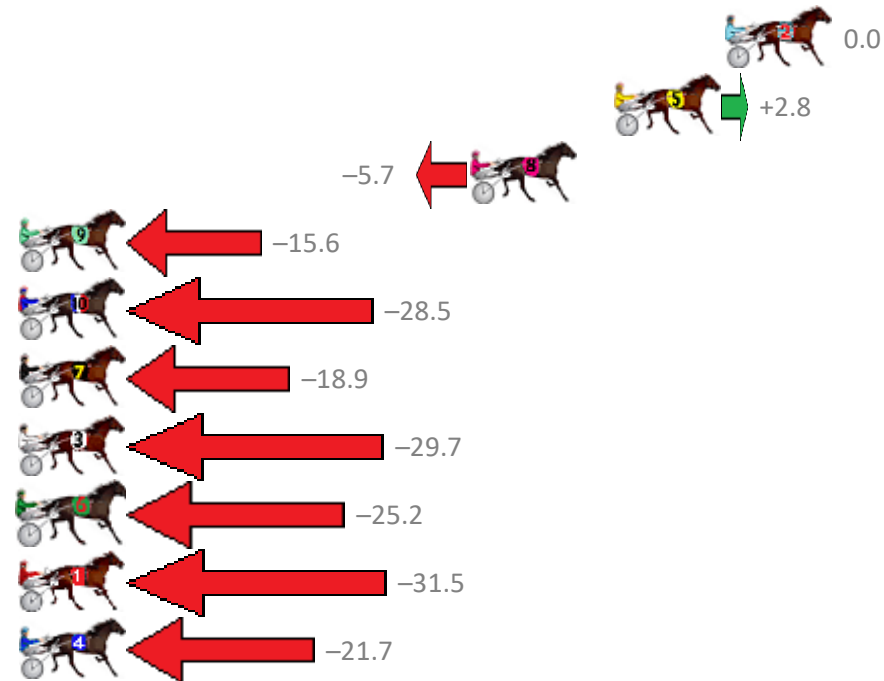

Redcliffe Race 3 Distance 2040m

Friday, 1 November 2019

Gross Time: 2:31.10 MileRate: 1:59.20 LeadTime: 31.10s First Qtr: 31.20s Second Qtr: 30.40s Third Qtr: 29.00s Fourth Qtr: 29.40s

NoHorse	Plc	Margin	Time	800Time (W)	400 Time (W)
2 GOALKICKER	1	0.0m	2:31.10	58.40s (0)	29.40s (0)
5 TORI MAY	2	4.4m	2:31.42	58.20s (1)	28.99s (1)
8 TOO GOOD FOR YOU	3	10.1m	2:31.84	58.82s (0)	29.79s (0)
9 READILY	4	29.4m	2:33.26	59.54s (0)	30.52s (1)
10 WHERE'S THE SPIRIT	5	29.7m	2:33.28	60.48s (2)	30.88s (2)
7 SIGNORINA JUJON	6	31.7m	2:33.43	59.78s (2)	30.39s (2)
3 FORTES IN FIDE	7	31.9m	2:33.44	60.57s (1)	31.32s (1)
6 BILLY LINCOLN	8	32.6m	2:33.50	60.24s (2)	30.77s (2)
1 JOHNNYCAKE	9	41.1m	2:34.12	60.70s (0)	31.41s (0)
4 WEASEL	10	41.7m	2:34.16	59.98s (1)	30.89s (1)

Finish Position and metres gained from 800m

Sectionals
Powered by

Home of Australian Harness Sectionals

Get your sectionals delivered to your inbox daily

Check out www.pjdata.com.au

The Racing Queensland Board (trading as Racing Queensland) and provider are not responsible for the completeness or accuracy of any of the information contained herein, and makes no representations about its suitability for any purpose.