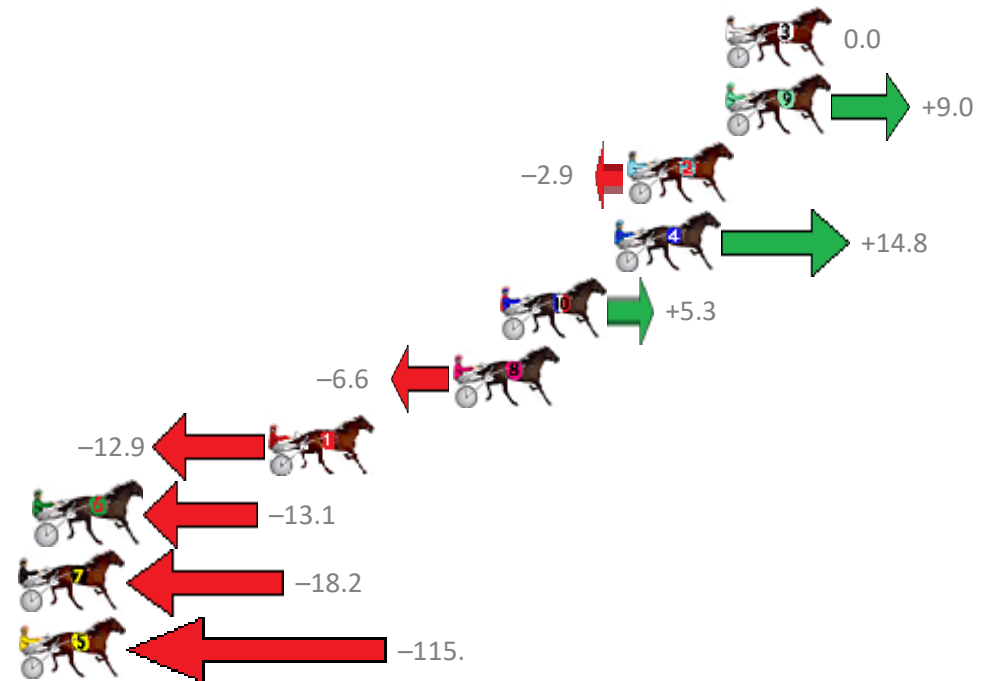

Redcliffe Race 10 Distance 2040m

Friday, 1 November 2019

Gross Time: 2:28.00 MileRate: 1:56.80 LeadTime: 30.10s First Qtr: 29.90s Second Qtr: 30.20s Third Qtr: 28.50s Fourth Qtr: 29.30s

NoHorse	Plc	Margin	Time	800Time (W)	400 Time (W)
3 CELTIC CRUZA	1	0.0m	2:28.00	57.80s (1)	29.30s (1)
9 OFFTHETOPOFMYHEAD	1	0.0m	2:28.00	57.15s (2)	29.04s (2)
2 MUCHO MACHO MAN	3	3.9m	2:28.29	58.01s (0)	29.56s (0)
4 ONE WISE MAN	4	4.4m	2:28.32	56.73s (2)	28.68s (2)
10 RANDOM TASK	5	8.9m	2:28.65	57.42s (2)	29.35s (2)
8 CONDAFEW	6	10.8m	2:28.79	58.28s (1)	29.75s (1)
1 COULDNTBETOLD	7	18.1m	2:29.33	58.73s (0)	30.08s (0)
6 THE GOLDEN CROSS	8	27.3m	2:30.00	58.75s (1)	30.04s (0)
7 TROUBLESOME DAVE	9	28.2m	2:30.07	59.11s (0)	30.46s (0)
5 BRADNESS ELDEFUEGO	10	124.7m	2:37.13	66.14s (1)	37.25s (1)

Finish Position and metres gained from 800m

Sectionals
Powered by

Home of Australian Harness Sectionals

Get your sectionals delivered to your inbox daily

Check out www.pjdata.com.au

The Racing Queensland Board (trading as Racing Queensland) and provider are not responsible for the completeness or accuracy of any of the information contained herein, and makes no representations about its suitability for any purpose.