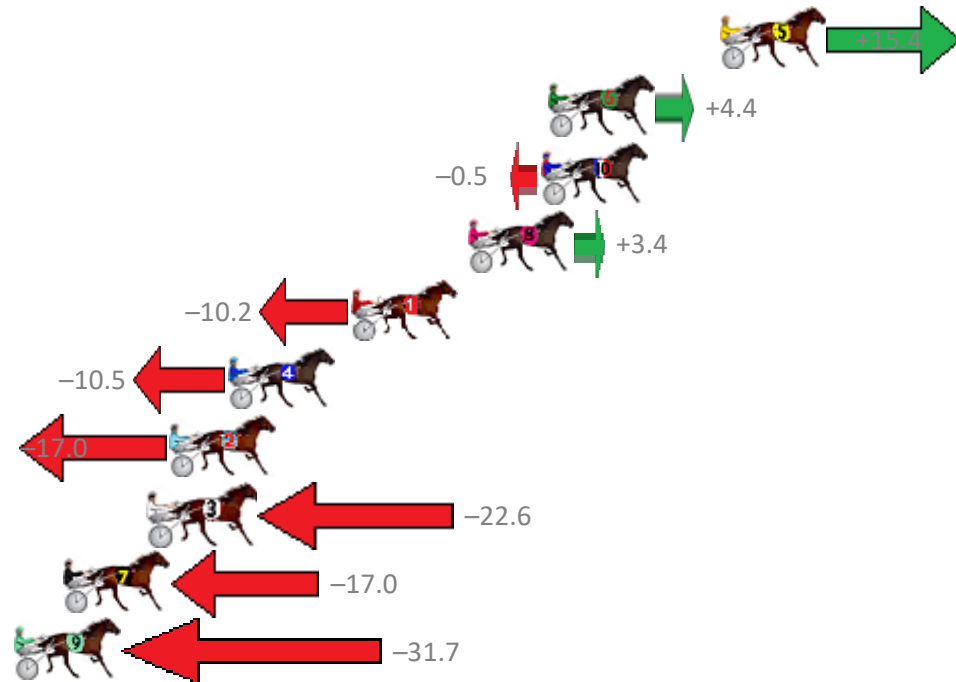

Redcliffe Race 8 Distance 2040m

Friday, 1 November 2019

Gross Time: 2:29.80 MileRate: 1:58.10 LeadTime: 29.40s First Qtr: 30.50s Second Qtr: 30.40s Third Qtr: 29.60s Fourth Qtr: 29.90s

NoHorse	Plc	Margin	Time	800Time (W)	400 Time (W)
5 RORY MACH	1	0.0m	2:29.80	58.35s (2)	28.63s (2)
6 WATTLEBANK FLYER	2	6.8m	2:30.31	59.17s (2)	29.42s (3)
10 OUR MELS DREAM	3	7.1m	2:30.33	59.54s (2)	29.77s (3)
8 MAKE MINE JOE	4	10.0m	2:30.55	59.25s (1)	29.71s (0)
1 THE GUN ROCKSTAR	5	14.6m	2:30.89	60.26s (0)	30.66s (0)
4 IM FREE FALLING	6	19.5m	2:31.26	60.28s (1)	30.39s (1)
2 KARLOO MAC	7	21.8m	2:31.43	60.76s (1)	30.89s (1)
3 BLUE POINTER	8	22.6m	2:31.49	61.18s (0)	31.59s (0)
7 COMPLY OR DIE	9	26.0m	2:31.74	60.76s (0)	31.22s (0)
9 DIVAS DELIGHT	10	34.1m	2:32.35	61.86s (2)	31.88s (2)

Finish Position and metres gained from 800m

Sectionals
Powered by

Home of Australian Harness Sectionals

Get your sectionals delivered to your inbox daily

Check out www.pjdata.com.au

The Racing Queensland Board (trading as Racing Queensland) and provider are not responsible for the completeness or accuracy of any of the information contained herein, and makes no representations about its suitability for any purpose.