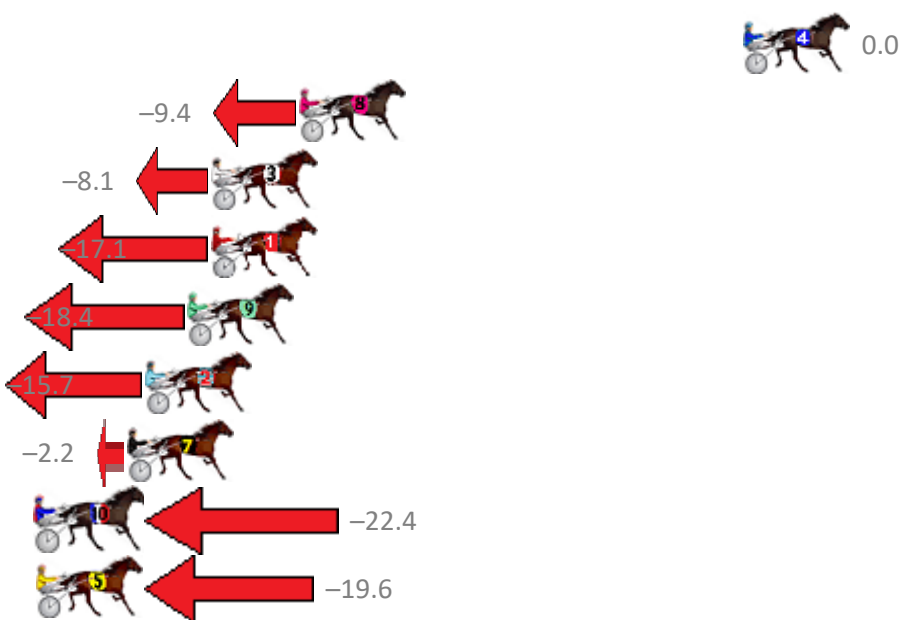

Albion Park Race 6 Distance 2138m

Monday, 30 September 2019

Gross Time: 2:35.20 MileRate: 1:56.80 LeadTime: 37.90s First Qtr: 29.90s Second Qtr: 31.10s Third Qtr: 27.60s Fourth Qtr: 28.70s

NoHorse	Plc	Margin	Time	800Time (W)	400 Time (W)

4 CAESARS ASTRUM	1	0.0m	2:35.20	56.30s (0)	28.70s (0)
8 ALWAYS AT NIGHT	2	17.6m	2:36.46	56.96s (0)	29.19s (0)
3 JENUFLECTION	3	21.1m	2:36.71	56.87s (0)	29.12s (0)
1 RITCHIE BEE	4	21.1m	2:36.71	57.50s (0)	29.74s (0)
9 IM TOOT	5	22.0m	2:36.78	57.59s (1)	29.85s (1)
2 IFOUNDTHEBEACH	6	23.7m	2:36.90	57.40s (1)	29.64s (1)
7 COBALT BLUES	7	24.4m	2:36.95	56.45s (2)	29.14s (3)
10 IMPETUOSO	8	34.2m	2:37.65	57.88s (2)	30.48s (2)
5 GINATIANO	9	37.0m	2:37.85	57.68s (2)	30.38s (3)

Finish Position and metres gained from 800m

Sectionals
Powered by

Home of Australian Harness Sectionals

Get your sectionals delivered to your inbox daily

Check out www.pjdata.com.au

The Racing Queensland Board (trading as Racing Queensland) and provider are not responsible for the completeness or accuracy of any of the information contained herein, and makes no representations about its suitability for any purpose.