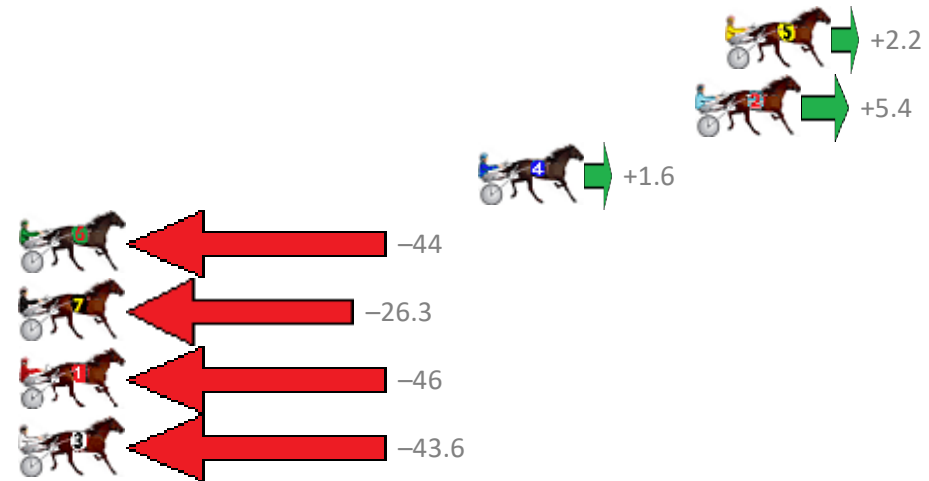

Albion Park Race 1 Distance 1660m

Monday, 30 September 2019

Gross Time: 2:03.10 MileRate: 1:59.30 LeadTime: 3.50s First Qtr: 27.70s Second Qtr: 31.40s Third Qtr: 29.70s Fourth Qtr: 30.80s

NoHorse	Plc	Margin	Time	800Time (W)	400 Time (W)
5 LITTLEDEE	1	0.0m	2:03.10	60.33s (1)	30.80s (0)
2 SHEMOZZLE	2	1.2m	2:03.19	60.09s (1)	30.58s (1)
4 KID CALVERT	3	9.8m	2:03.85	60.38s (1)	30.89s (2)
6 PATCHWORK JET	4	44.0m	2:06.49	63.83s (0)	33.16s (1)
7 PEGGY STARDUST	5	45.3m	2:06.59	62.49s (0)	31.98s (0)
1 JUST ROMAN	6	49.9m	2:06.94	63.94s (0)	33.30s (0)
3 BRONSKI BABY	7	52.4m	2:07.13	63.80s (0)	33.34s (1)

Finish Position and metres gained from 800m

Sectionals
Powered by

Home of Australian Harness Sectionals

Get your sectionals delivered to your inbox daily

Check out www.pjdata.com.au

The Racing Queensland Board (trading as Racing Queensland) and provider are not responsible for the completeness or accuracy of any of the information contained herein, and makes no representations about its suitability for any purpose.