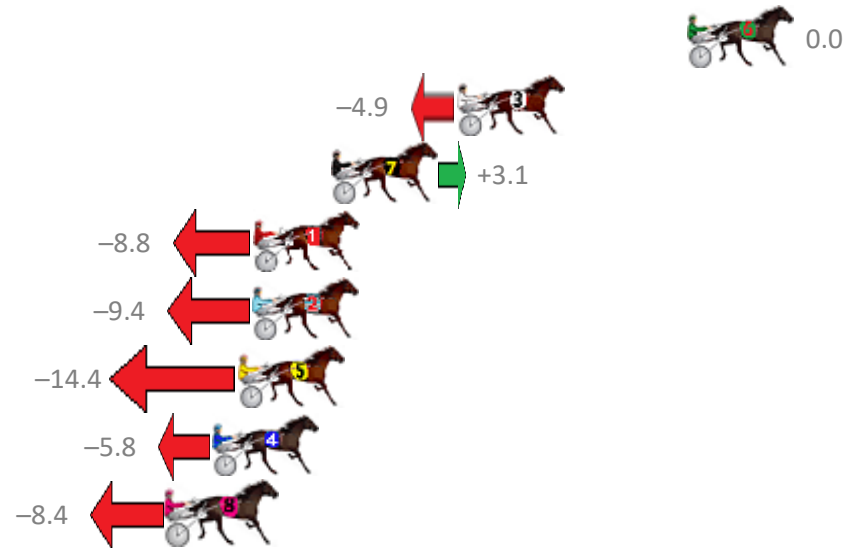

Albion Park Race 4 Distance 2138m

Monday, 30 September 2019

Gross Time: 2:38.00 MileRate: 1:59.00 LeadTime: 38.10s First Qtr: 30.00s Second Qtr: 29.90s Third Qtr: 29.60s Fourth Qtr: 30.40s

NoHorse	Plc	Margin	Time	800Time (W)	400 Time (W)
6 RISKY BUZINESS	1	0.0m	2:38.00	60.00s (0)	30.40s (0)
3 DOWNTOWN LUCCA	2	9.1m	2:38.69	60.37s (0)	30.77s (0)
7 OUR DOUG	3	14.1m	2:39.07	59.77s (1)	30.03s (2)
1 MANOFLISA	4	17.2m	2:39.31	60.66s (0)	31.07s (0)
2 CANNAN	5	17.2m	2:39.31	60.71s (1)	31.27s (2)
5 BAMBOLE NERE	6	17.8m	2:39.35	61.08s (1)	31.45s (1)
4 ITS YOU NOT ME	7	18.8m	2:39.43	60.44s (0)	31.04s (2)
8 WECANONLYHOPE	8	20.6m	2:39.57	60.63s (1)	30.86s (2)

Finish Position and metres gained from 800m

Sectionals
Powered by

Home of Australian Harness Sectionals

Get your sectionals delivered to your inbox daily

Check out www.pjdata.com.au

The Racing Queensland Board (trading as Racing Queensland) and provider are not responsible for the completeness or accuracy of any of the information contained herein, and makes no representations about its suitability for any purpose.