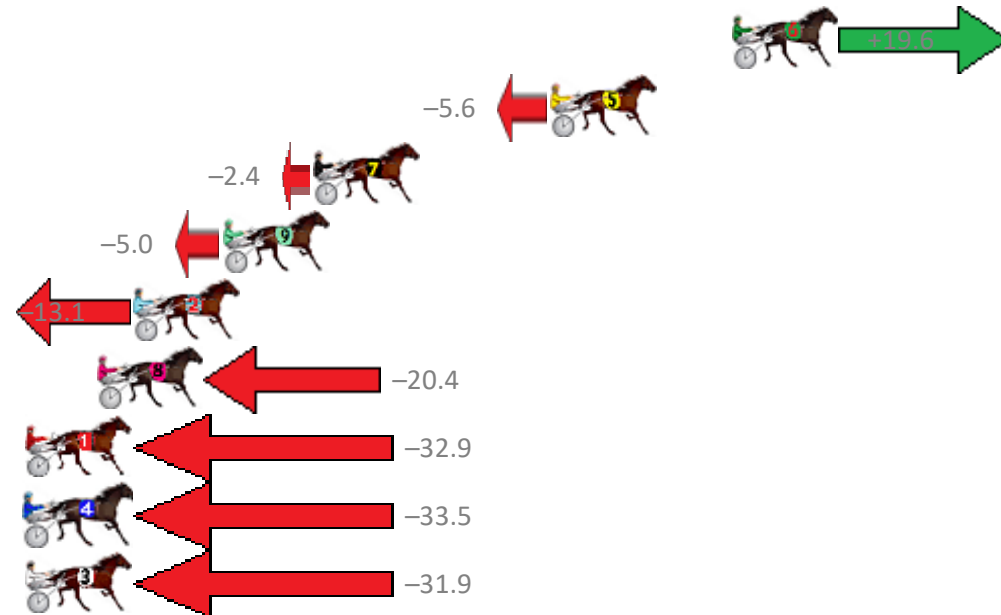

Albion Park Race 8 Distance 1660m

Monday, 30 September 2019

Gross Time: 1:58.10 MileRate: 1:54.50 LeadTime: 3.40s First Qtr: 27.00s Second Qtr: 30.00s Third Qtr: 28.80s Fourth Qtr: 28.90s

NoHorse	Plc	Margin	Time	800Time (W)	400 Time (W)
6 GOTTA MOMENT	1	0.0m	1:58.10	56.29s (1)	28.29s (2)
5 NEWPORT DREAMZ	2	7.2m	1:58.62	58.10s (1)	29.42s (0)
7 YKIKAFIL	3	16.6m	1:59.30	57.87s (0)	28.83s (1)
9 HALF MOON BEACH	4	20.2m	1:59.56	58.06s (1)	29.33s (2)
2 MOONLIGHT JACK	5	23.7m	1:59.81	58.64s (1)	30.19s (1)
8 SPONDOOLEY	6	25.2m	1:59.92	59.17s (0)	29.85s (0)
1 DYNAMIC DEEJAY	7	32.9m	2:00.48	60.07s (0)	30.76s (0)
4 MO JARNEY	8	39.9m	2:00.98	60.12s (1)	30.84s (1)
3 WILLBE DOC	9	41.3m	2:01.08	60.00s (0)	30.68s (0)

Finish Position and metres gained from 800m

Sectionals
Powered by

Home of Australian Harness Sectionals

Get your sectionals delivered to your inbox daily

Check out www.pjdata.com.au

The Racing Queensland Board (trading as Racing Queensland) and provider are not responsible for the completeness or accuracy of any of the information contained herein, and makes no representations about its suitability for any purpose.