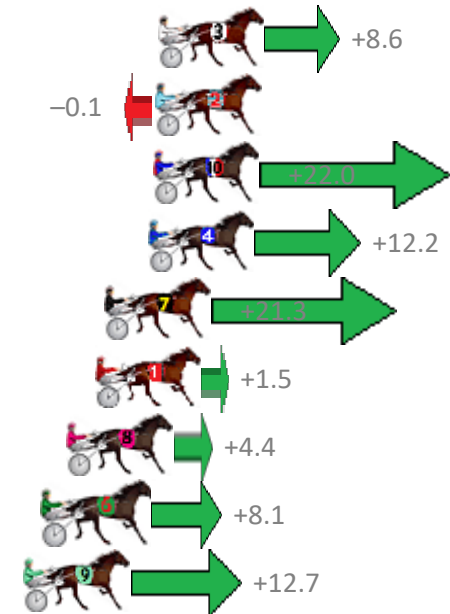

Albion Park Race 5 Distance 1660m

Monday, 30 September 2019

Gross Time: 2:02.10 MileRate: 1:58.40 LeadTime: 3.40s First Qtr: 28.30s Second Qtr: 31.90s Third Qtr: 28.40s Fourth Qtr: 30.10s

NoHorse	Plc	Margin	Time	800Time (W)	400 Time (W)
3 MODERNDAY FALCON	1	0.0m	2:02.10	57.87s (1)	30.04s (1)
2 WHATA STRIDE	2	0.1m	2:02.11	58.51s (0)	30.11s (0)
10 MARTHAS VINEYARD	3	0.2m	2:02.12	56.89s (1)	28.85s (3)
4 THATS FUNNY	4	0.4m	2:02.13	57.61s (1)	29.60s (2)
7 BLACKSADANCE	5	2.1m	2:02.26	56.94s (2)	29.42s (3)
1 IDIOTS DREAM	6	2.5m	2:02.29	58.39s (0)	29.94s (0)
8 OUR LITTLE GIRL	7	3.6m	2:02.37	58.18s (0)	29.72s (0)
6 SOMEHOWSOMEWAY	8	4.5m	2:02.44	57.91s (0)	29.57s (2)
9 ARTFUL MASTER	9	5.3m	2:02.50	57.57s (1)	29.29s (2)
5 RAINBOW ATOMIC	10	20.4m	2:03.64	59.70s (1)	30.91s (1)

Finish Position and metres gained from 800m

Sectionals
Powered by

Home of Australian Harness Sectionals

Get your sectionals delivered to your inbox daily

Check out www.pjdata.com.au

The Racing Queensland Board (trading as Racing Queensland) and provider are not responsible for the completeness or accuracy of any of the information contained herein, and makes no representations about its suitability for any purpose.