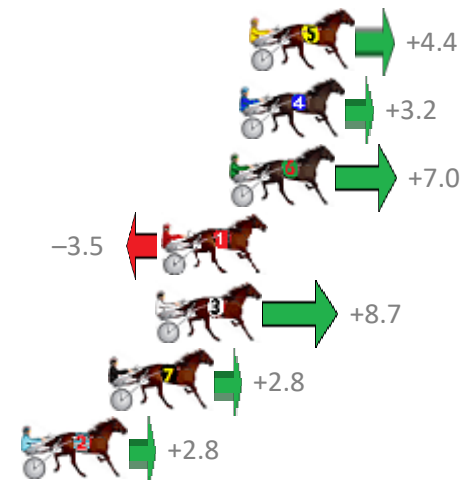

Albion Park Race 2 Distance 1660m

Monday, 30 September 2019

Gross Time: 2:00.80 MileRate: 1:57.10 LeadTime: 3.30s First Qtr: 27.60s Second Qtr: 32.10s Third Qtr: 28.60s Fourth Qtr: 29.20s

NoHorse	Plc	Margin	Time	800Time (W)	400 Time (W)
5 SWAFFHAM WATER	1	0.0m	2:00.80	57.48s (0)	28.88s (0)
4 ARTFUL MAID	2	0.4m	2:00.83	57.57s (1)	29.04s (1)
6 MISS KESHA	3	0.8m	2:00.86	57.29s (1)	28.65s (1)
1 THANKHEAVNFORGIRLS	4	3.5m	2:01.06	58.05s (0)	29.46s (0)
3 ANNAS BEST	5	3.7m	2:01.07	57.17s (0)	28.52s (0)
7 LETHAL STAR	6	5.6m	2:01.21	57.60s (0)	28.97s (0)
2 GOALKICKER	7	9.0m	2:01.46	57.60s (1)	28.82s (1)

Finish Position and metres gained from 800m

Sectionals
Powered by

Home of Australian Harness Sectionals

Get your sectionals delivered to your inbox daily

Check out www.pjdata.com.au

The Racing Queensland Board (trading as Racing Queensland) and provider are not responsible for the completeness or accuracy of any of the information contained herein, and makes no representations about its suitability for any purpose.