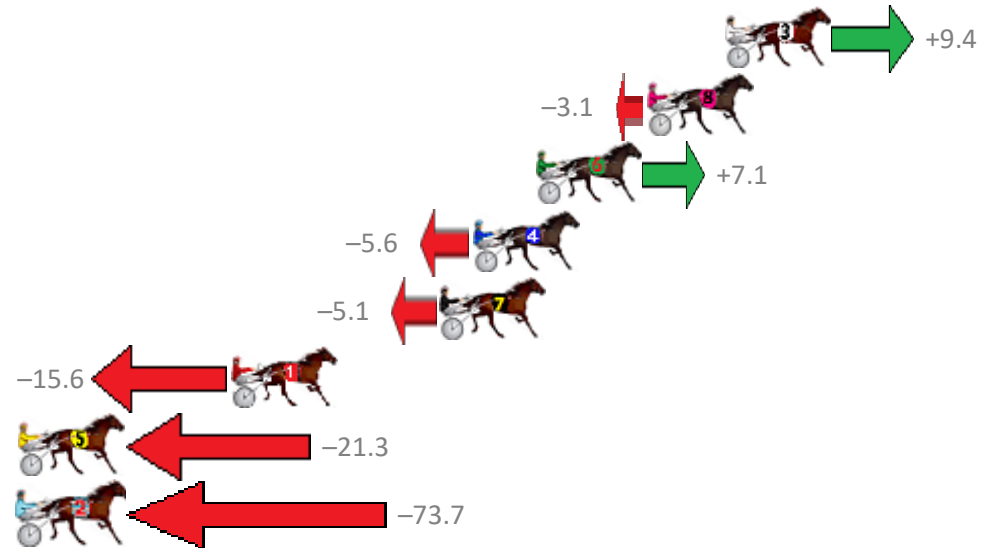

Albion Park Race 3 Distance 1660m

Monday, 30 September 2019

Gross Time: 1:59.70 MileRate: 1:56.00 LeadTime: 3.30s First Qtr: 28.00s Second Qtr: 29.10s Third Qtr: 27.90s Fourth Qtr: 31.40s

NoHorse	Plc	Margin	Time	800Time (W)	400 Time (W)
3 ALL GOOD WALLY	1	0.0m	1:59.70	58.60s (1)	30.46s (1)
8 MONTANA NIGHTS	2	3.1m	1:59.94	59.53s (0)	31.64s (0)
6 EULO FLYER	3	7.5m	2:00.29	58.77s (1)	30.65s (1)
4 WHERE'S TASCOTT	4	10.0m	2:00.49	59.72s (1)	31.73s (1)
7 CALL ME TRISH	5	11.3m	2:00.59	59.68s (2)	31.80s (2)
1 FAVREAU	6	19.6m	2:01.24	60.46s (0)	32.31s (0)
5 LOMBO SKY HAWK	7	34.1m	2:02.38	60.88s (0)	32.71s (0)
2 FOREST MAJOR	8	82.3m	2:06.16	64.76s (0)	34.72s (0)

Finish Position and metres gained from 800m

Sectionals
Powered by

Home of Australian Harness Sectionals

Get your sectionals delivered to your inbox daily

Check out www.pjdata.com.au

The Racing Queensland Board (trading as Racing Queensland) and provider are not responsible for the completeness or accuracy of any of the information contained herein, and makes no representations about its suitability for any purpose.