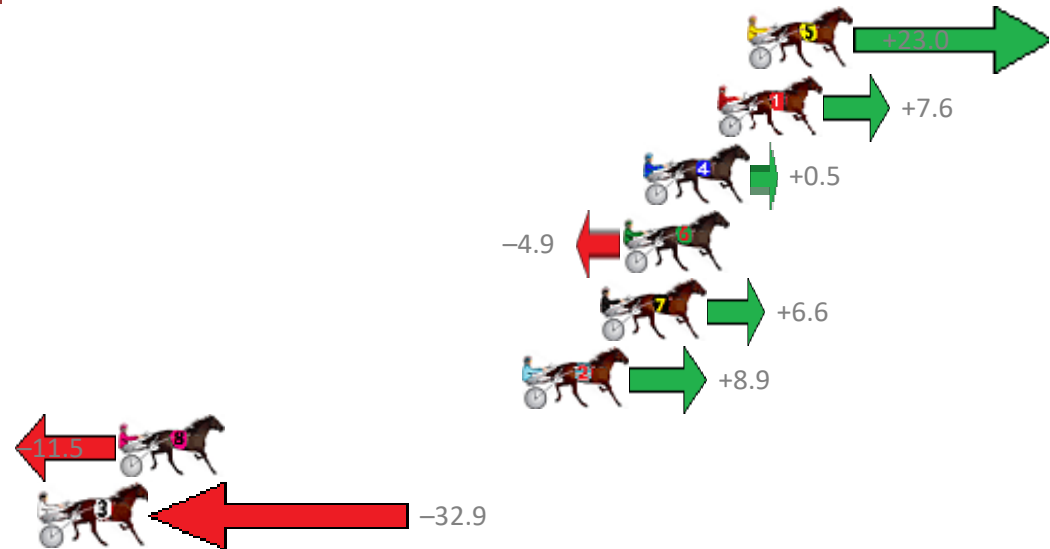

Albion Park Race 7 Distance 2138m

Monday, 30 September 2019

Gross Time: 2:34.90 MileRate: 1:56.60 LeadTime: 36.70s First Qtr: 29.80s Second Qtr: 30.50s Third Qtr: 28.10s Fourth Qtr: 29.80s

NoHorse	Plc	Margin	Time	800Time (W)	400 Time (W)
5 MONTANA CHIEF	1	0.0m	2:34.90	56.24s (0)	28.41s (0)
1 RUATO BAY	2	1.2m	2:34.99	57.35s (0)	29.17s (0)
4 CIRCLE LINE	3	4.1m	2:35.21	57.86s (0)	29.73s (0)
6 COREY WILLIAM	4	4.9m	2:35.27	58.25s (0)	30.17s (0)
7 DONNY JONES	5	5.8m	2:35.33	57.42s (1)	29.83s (1)
2 WILLS	6	8.9m	2:35.56	57.26s (0)	29.42s (0)
8 KURAHAUPO GAMBLER	7	24.9m	2:36.76	58.73s (0)	30.55s (1)
3 PLAYNSERIOUS	8	36.9m	2:37.65	60.28s (1)	31.54s (2)

Finish Position and metres gained from 800m

Sectionals
Powered by

Home of Australian Harness Sectionals

Get your sectionals delivered to your inbox daily

Check out www.pjdata.com.au

The Racing Queensland Board (trading as Racing Queensland) and provider are not responsible for the completeness or accuracy of any of the information contained herein, and makes no representations about its suitability for any purpose.