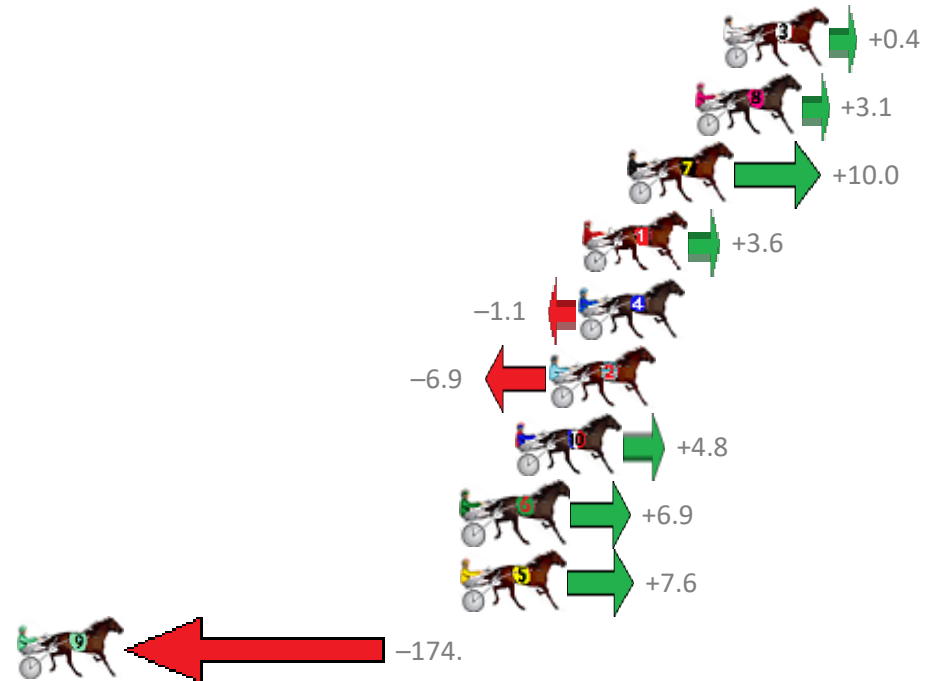

Redcliffe Race 3 Distance 2040m

Wednesday, 28 August 2019

Gross Time: 2:33.30 MileRate: 2:00.90 LeadTime: 31.60s First Qtr: 31.80s Second Qtr: 32.10s Third Qtr: 29.60s Fourth Qtr: 28.20s

NoHorse	Plc	Margin	Time	800Time (W)	400 Time (W)
3 SPONDOOLEY	1	0.0m	2:33.30	57.77s (0)	28.20s (0)
8 SPORTS STORY	2	1.1m	2:33.38	57.58s (1)	27.87s (2)
7 MONUMENTAL	3	3.8m	2:33.57	57.08s (0)	27.71s (1)
1 VANTO HANOVER	4	5.6m	2:33.69	57.54s (0)	27.95s (0)
4 ONYAJANS	5	5.7m	2:33.70	57.88s (0)	28.28s (0)
2 ITSMEGS	6	6.9m	2:33.79	58.30s (1)	28.55s (1)
10 MISTER HART	7	8.2m	2:33.88	57.45s (1)	27.99s (3)
6 GUNNAREIGN	8	10.3m	2:34.03	57.30s (1)	27.87s (1)
5 GEST AS SMART	9	10.4m	2:34.03	57.25s (0)	27.78s (0)
9 TANYAS PAST	10	183.0m	2:46.20	70.40s (1)	40.64s (3)

Finish Position and metres gained from 800m

Sectionals
Powered by

Home of Australian Harness Sectionals

Get your sectionals delivered to your inbox daily

Check out www.pjdata.com.au

The Racing Queensland Board (trading as Racing Queensland) and provider are not responsible for the completeness or accuracy of any of the information contained herein, and makes no representations about its suitability for any purpose.