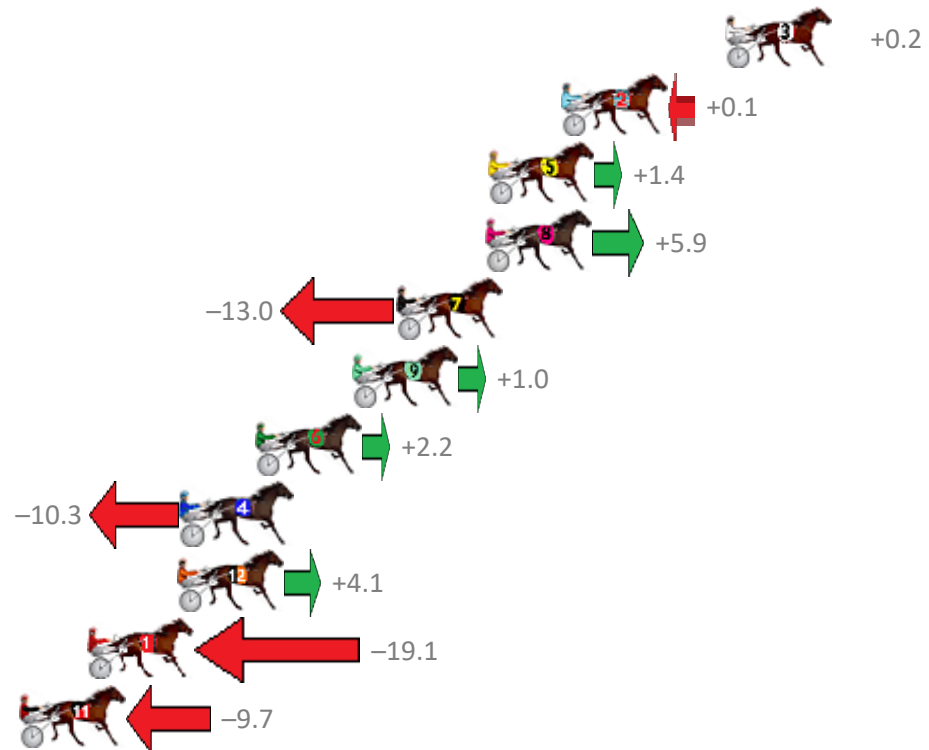

Redcliffe Race 8 Distance 2280m

Wednesday, 28 August 2019

Gross Time: 2:59.70 MileRate: 2:06.30 LeadTime: 56.30s First Qtr: 31.50s Second Qtr: 31.60s Third Qtr: 29.50s Fourth Qtr: 30.80s

No	Horse	Plc	Margin	Time	800Time (W)	400 Time (W)
3	THE REAPER	1	0.0m	2:59.70	60.28s (0)	30.80s (0)
2	MYRTLE BEACH	2	6.5m	3:00.20	60.29s (1)	30.76s (0)
5	DAY TOURER	3	9.4m	3:00.42	60.19s (1)	30.78s (1)
8	BOURBONONTHEROCK	4	9.5m	3:00.43	59.86s (1)	30.47s (2)
7	MONORAIL	5	13.0m	3:00.70	61.28s (1)	31.52s (1)
9	NORAHS FLING	6	14.8m	3:00.84	60.22s (0)	30.23s (1)
6	LAVROS SEGIL	7	18.6m	3:01.13	60.13s (1)	30.78s (2)
4	SOMEDASH	8	21.5m	3:01.36	61.08s (0)	30.35s (0)
12	MISTER OZ	9	21.7m	3:01.37	59.99s (1)	30.68s (4)
1	GREAT CHANCE	10	25.3m	3:01.65	61.74s (0)	31.30s (0)
11	DAENERYS STORMBOR	11	31.7m	3:02.14	61.03s (0)	31.45s (3)

Finish Position and metres gained from 800m

Sectionals
Powered by

Home of Australian Harness Sectionals

Get your sectionals delivered to your inbox daily

Check out www.pjdata.com.au

The Racing Queensland Board (trading as Racing Queensland) and provider are not responsible for the completeness or accuracy of any of the information contained herein, and makes no representations about its suitability for any purpose.