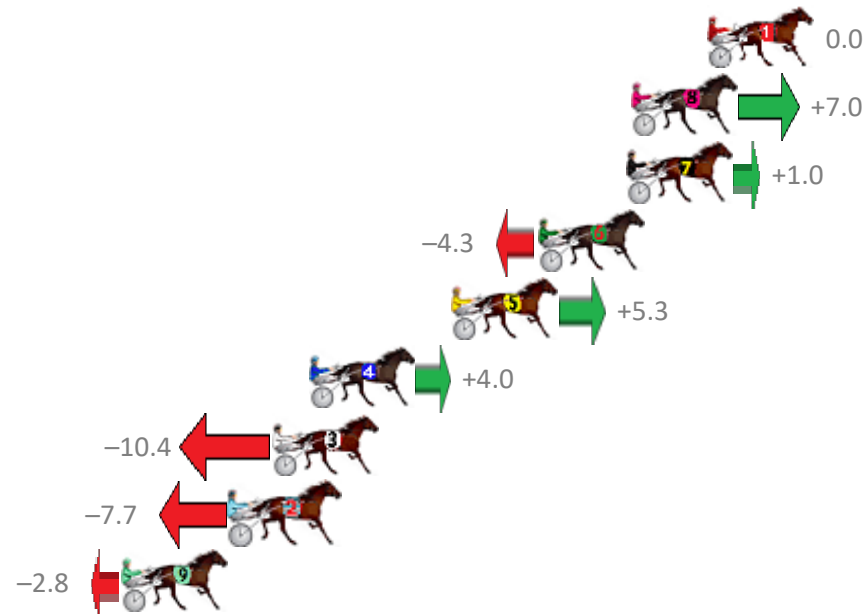

Redcliffe Race 2 Distance 1780m

Wednesday, 28 August 2019

Gross Time: 2:11.50 MileRate: 1:58.90 LeadTime: 11.40s First Qtr: 31.10s Second Qtr: 31.40s Third Qtr: 28.90s Fourth Qtr: 28.70s

NoHorse	Plc	Margin	Time	800Time (W)	400 Time (W)
1 SACHE GIRL	1	0.0m	2:11.50	57.60s (0)	28.70s (0)
8 MATRON JUJON	2	3.0m	2:11.72	57.10s (0)	28.14s (0)
7 GOTTA MOMENT	3	3.2m	2:11.73	57.53s (0)	28.63s (0)
6 KURAHAUPO GAMBLER	4	6.7m	2:11.98	57.91s (1)	28.94s (1)
5 MACH TORQUE	5	10.1m	2:12.22	57.22s (1)	29.09s (2)
4 PITTSWORTH MAN	6	15.8m	2:12.63	57.31s (1)	28.77s (1)
3 MO JARNEY	7	17.2m	2:12.73	58.35s (1)	29.17s (1)
2 COULDNTNOKHIMBAK	8	18.9m	2:12.86	58.15s (1)	28.92s (0)
9 OUR PEPPERJACK	9	23.2m	2:13.16	57.80s (2)	29.17s (2)

Finish Position and metres gained from 800m

Sectionals
Powered by

Home of Australian Harness Sectionals

Get your sectionals delivered to your inbox daily

Check out www.pjdata.com.au

The Racing Queensland Board (trading as Racing Queensland) and provider are not responsible for the completeness or accuracy of any of the information contained herein, and makes no representations about its suitability for any purpose.