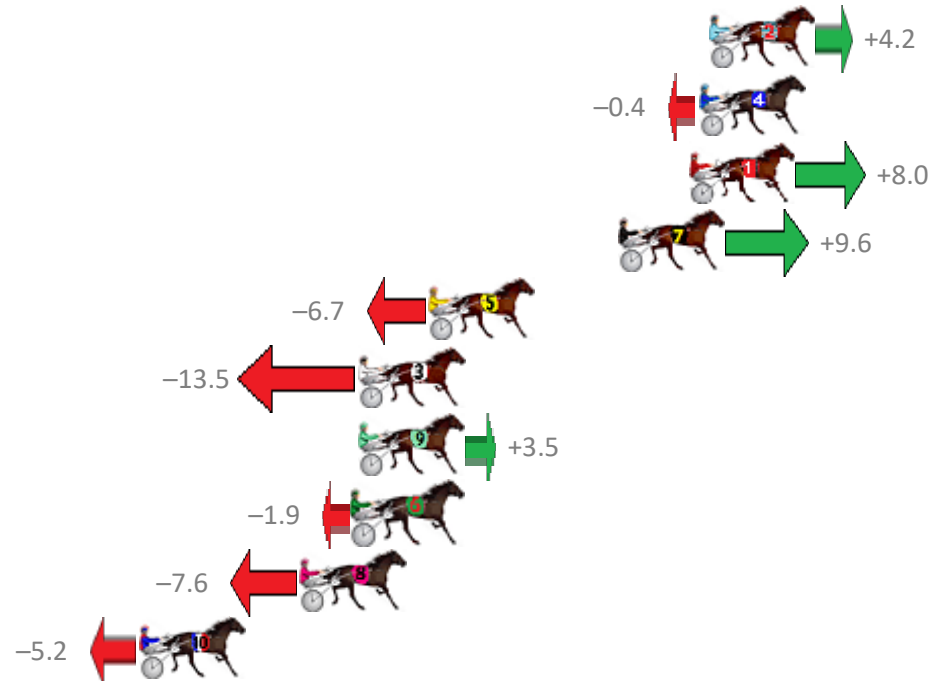

Redcliffe Race 1 Distance 2040m

Wednesday, 28 August 2019

Gross Time: 2:30.60 MileRate: 1:58.80 LeadTime: 30.80s First Qtr: 31.40s Second Qtr: 30.50s Third Qtr: 28.90s Fourth Qtr: 29.00s

NoHorse	Plc	Margin	Time	800Time (W)	400 Time (W)
2 PASS THE SPEIGHTS	1	0.0m	2:30.60	57.60s (0)	28.67s (0)
4 TOPNOTCH MACH	2	0.4m	2:30.63	57.93s (0)	29.03s (0)
1 JUST ROKIN	3	0.8m	2:30.66	57.32s (0)	28.39s (0)
7 SUBTLE ADVICE	4	3.6m	2:30.86	57.21s (0)	28.26s (0)
5 THE NEXT STAR	5	11.1m	2:31.40	58.38s (1)	29.51s (2)
3 HOT DOGMA	6	13.9m	2:31.61	58.88s (1)	29.82s (1)
9 DARBY BRIGHTS	7	13.9m	2:31.61	57.65s (0)	28.95s (1)
6 SPRINGFIELD SPIRIT	8	14.1m	2:31.62	58.04s (2)	29.41s (2)
8 MUCHO MACHO MAN	9	16.2m	2:31.77	58.45s (1)	29.65s (1)
10 ZAC MAC	10	22.6m	2:32.24	58.28s (1)	29.67s (2)

Finish Position and metres gained from 800m

Sectionals
Powered by

Home of Australian Harness Sectionals

Get your sectionals delivered to your inbox daily

Check out www.pjdata.com.au

The Racing Queensland Board (trading as Racing Queensland) and provider are not responsible for the completeness or accuracy of any of the information contained herein, and makes no representations about its suitability for any purpose.