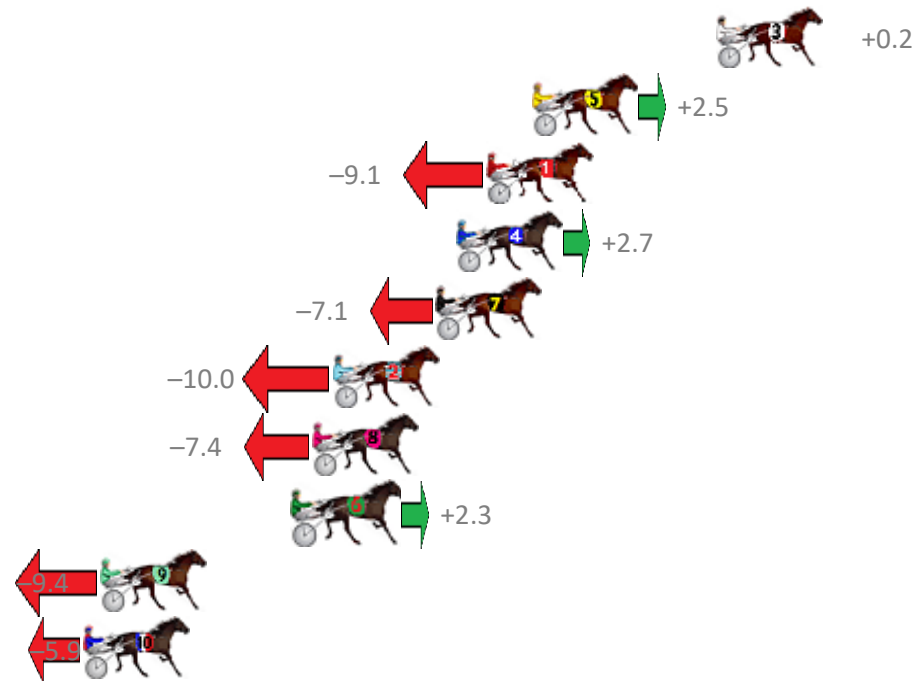

Redcliffe Race 5 Distance 1780m

Wednesday, 28 August 2019

Gross Time: 2:12.80 MileRate: 2:00.00 LeadTime: 11.60s First Qtr: 29.60s Second Qtr: 33.40s Third Qtr: 28.80s Fourth Qtr: 29.40s

NoHorse	Plc	Margin	Time	800Time (W)	400 Time (W)
3 DATSGOOD	1	0.0m	2:12.80	58.19s (1)	29.40s (0)
5 DOWNTOWN LUCCA	2	7.3m	2:13.34	58.02s (1)	28.91s (1)
1 WHATA STRIDE	3	9.1m	2:13.47	58.86s (0)	29.38s (0)
4 MOONLIGHT BUTCHER	4	10.3m	2:13.56	58.00s (0)	28.82s (1)
7 AROONA	5	11.1m	2:13.62	58.72s (0)	29.20s (0)
2 GIGANTIC JASPER	6	15.2m	2:13.92	58.93s (1)	29.81s (1)
8 MANOFLISA	7	16.0m	2:13.98	58.74s (0)	29.25s (0)
6 BUNDJALUNG BEAUTY	8	16.7m	2:14.03	58.03s (2)	29.28s (2)
9 DOOLITTLE DOOFY	9	24.4m	2:14.59	58.88s (1)	29.33s (0)
10 MARTHAS VINEYARD	10	25.1m	2:14.64	58.63s (1)	29.45s (1)

Finish Position and metres gained from 800m

Sectionals
Powered by

Home of Australian Harness Sectionals

Get your sectionals delivered to your inbox daily

Check out www.pjdata.com.au

The Racing Queensland Board (trading as Racing Queensland) and provider are not responsible for the completeness or accuracy of any of the information contained herein, and makes no representations about its suitability for any purpose.