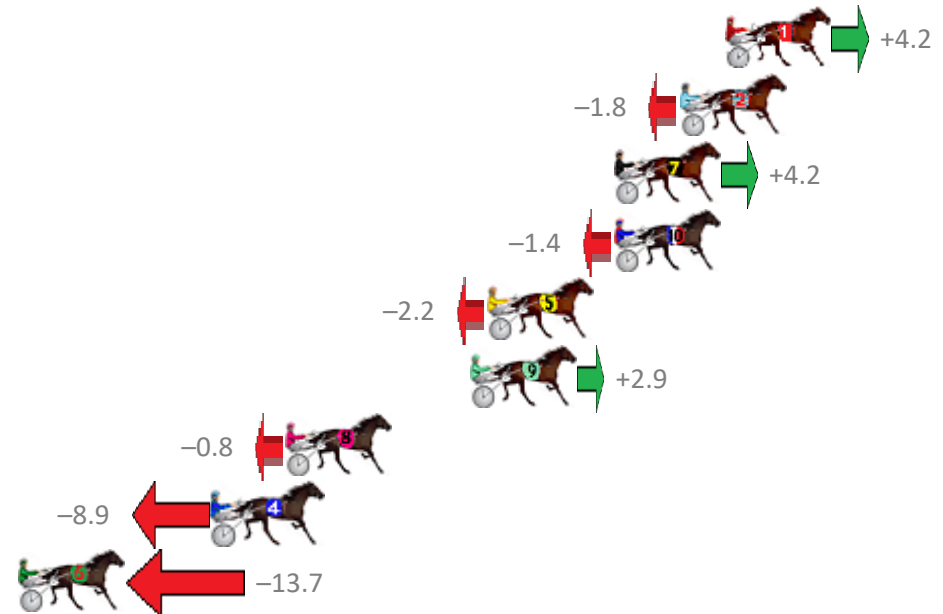

Redcliffe Race 4 Distance 1780m

Wednesday, 28 August 2019

Gross Time: 2:10.80   MileRate: 1:58.30   LeadTime: 11.40s   First Qtr: 30.10s   Second Qtr: 30.30s   Third Qtr: 29.30s   Fourth Qtr: 29.70s

NoHorse	Plc	Margin	Time	800Time (W)	400 Time (W)
1 BUKTHSYSTEM	1	0.0m	2:10.80	58.69s (0)	29.36s (0)
2 SCOTT TOM	2	1.8m	2:10.93	59.13s (0)	29.83s (0)
7 MOONLIGHT JACK	3	4.4m	2:11.13	58.69s (0)	29.33s (0)
10 TODAYS HERO	3	4.4m	2:11.13	59.10s (1)	29.98s (1)
5 ANNAS BEST	5	9.4m	2:11.50	59.16s (1)	30.01s (1)
9 GHOST GUM	6	10.1m	2:11.55	58.79s (0)	29.44s (0)
8 DOOLITTLE DANDY	7	17.4m	2:12.09	59.06s (1)	29.85s (1)
4 FUI FUI	8	20.3m	2:12.31	59.66s (1)	30.41s (1)
6 CAMIVISTA	9	34.7m	2:13.38	60.01s (1)	30.79s (1)

Finish Position and metres gained from 800m

Sectionals
Powered by

Home of Australian Harness Sectionals

Get your sectionals delivered to your inbox daily

Check out www.pjdata.com.au

The Racing Queensland Board (trading as Racing Queensland) and provider are not responsible for the completeness or accuracy of any of the information contained herein, and makes no representations about its suitability for any purpose.