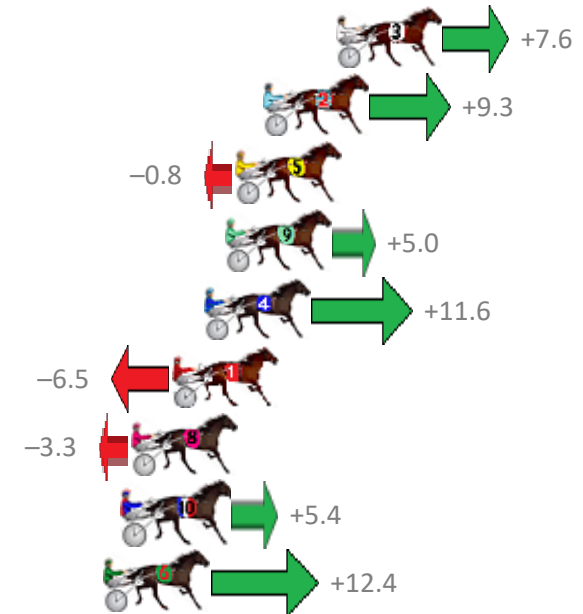

Redcliffe Race 6 Distance 1780m

Wednesday, 28 August 2019

Gross Time: 2:11.80 MileRate: 1:59.20 LeadTime: 11.10s First Qtr: 29.20s Second Qtr: 30.80s Third Qtr: 30.00s Fourth Qtr: 30.70s

NoHorse	Plc	Margin	Time	800Time (W)	400 Time (W)
3 SWAFFHAM WATER	1	0.0m	2:11.80	60.12s (1)	30.18s (1)
2 KOTARE KASAI	2	2.9m	2:12.02	59.99s (1)	30.08s (1)
5 SPLASH OF GOLD	3	4.0m	2:12.11	60.76s (1)	30.81s (1)
9 WRITEABOUTCHELSEA	4	4.4m	2:12.14	60.32s (0)	30.35s (0)
4 MODERN THOUGHT	5	5.2m	2:12.20	59.82s (1)	29.93s (1)
1 ZED EXPRESS	6	6.5m	2:12.30	61.19s (0)	31.20s (0)
8 NICSTAR	7	8.1m	2:12.42	60.95s (0)	30.97s (0)
10 PACIFIC COIN	8	8.4m	2:12.44	60.29s (0)	30.32s (0)
6 ARBIT MAJOR	9	9.2m	2:12.51	59.76s (1)	30.35s (2)

Finish Position and metres gained from 800m

Sectionals
Powered by

Home of Australian Harness Sectionals

Get your sectionals delivered to your inbox daily

Check out www.pjdata.com.au

The Racing Queensland Board (trading as Racing Queensland) and provider are not responsible for the completeness or accuracy of any of the information contained herein, and makes no representations about its suitability for any purpose.