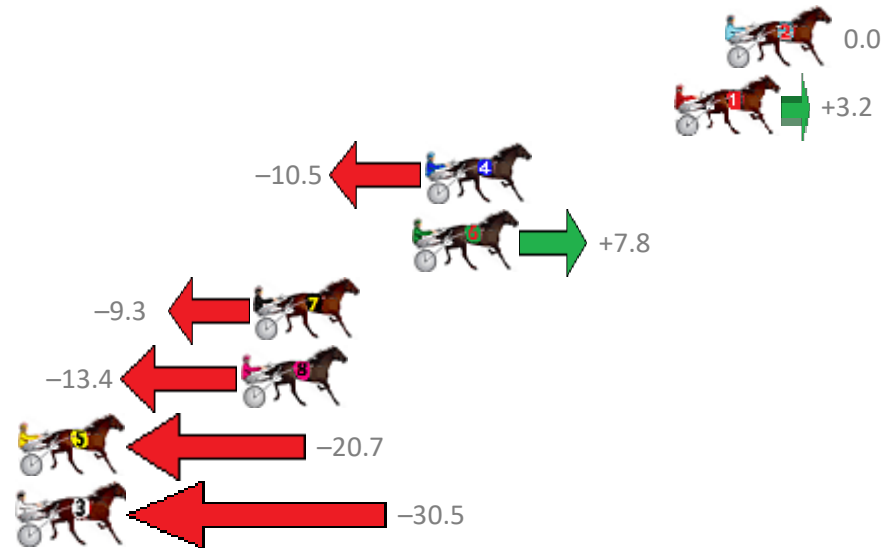

Redcliffe Race 9 Distance 1780m

Wednesday, 28 August 2019

Gross Time: 2:13.20 MileRate: 2:00.40 LeadTime: 11.80s First Qtr: 31.40s Second Qtr: 32.00s Third Qtr: 29.40s Fourth Qtr: 28.60s

NoHorse	Plc	Margin	Time	800Time (W)	400 Time (W)
2 OUR LITTLE GIRL	1	0.0m	2:13.20	58.00s (0)	28.60s (0)
1 TORQUE IS TRENDING	2	2.0m	2:13.34	57.77s (0)	28.39s (0)
4 ALSJEANSMAXSTAR	3	11.9m	2:14.05	58.76s (1)	29.05s (1)
6 CHANCELESS CENTURY	4	12.4m	2:14.09	57.43s (1)	28.47s (0)
7 VIC HUNTER	5	18.7m	2:14.54	58.67s (0)	29.25s (0)
8 REGALIA	6	19.2m	2:14.57	58.97s (1)	29.36s (2)
5 PERFECT FEELING	7	36.7m	2:15.82	59.50s (1)	30.07s (2)
3 DANCING IN MANOLOS	8	42.1m	2:16.21	60.21s (1)	30.57s (1)

Finish Position and metres gained from 800m

Sectionals
Powered by

Home of Australian Harness Sectionals

Get your sectionals delivered to your inbox daily

Check out www.pjdata.com.au

The Racing Queensland Board (trading as Racing Queensland) and provider are not responsible for the completeness or accuracy of any of the information contained herein, and makes no representations about its suitability for any purpose.