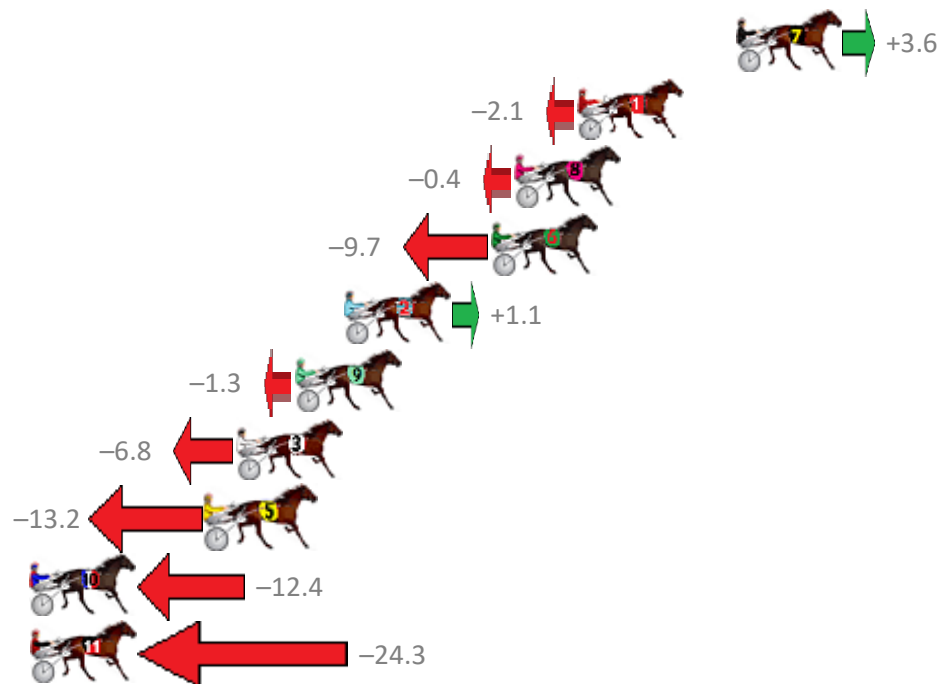

Albion Park Race 4 Distance 1660m

Saturday, 24 August 2019

Gross Time: 1:58.80 MileRate: 1:55.10 LeadTime: 3.50s First Qtr: 28.00s Second Qtr: 31.40s Third Qtr: 28.20s Fourth Qtr: 27.70s

NoHorse	Plc	Margin	Time	800Time (W)	400 Time (W)
7 ROYAL LINCOLN	1	0.0m	1:58.80	55.65s (1)	27.56s (1)
1 GRIZZLY MONTANA	2	6.3m	1:59.24	56.05s (0)	27.85s (0)
8 JACKS GAMBIT	3	8.8m	1:59.41	55.93s (0)	27.69s (0)
6 ELMAUR JOY	4	9.7m	1:59.47	56.58s (0)	28.37s (0)
2 HAVANA MOON	5	15.5m	1:59.87	55.82s (1)	27.80s (1)
9 LANCELOT BROMAC	6	17.5m	2:00.01	55.99s (2)	27.67s (2)
3 ARES	7	19.8m	2:00.17	56.38s (0)	28.09s (0)
5 MIRACLE SMILE	8	21.0m	2:00.25	56.82s (1)	28.56s (1)
10 SUBTLE ADVICE	9	33.2m	2:01.10	56.77s (2)	28.67s (3)
11 KARINYA MULLY	10	35.9m	2:01.29	57.60s (2)	29.23s (2)

Finish Position and metres gained from 800m

Sectionals
Powered by

Home of Australian Harness Sectionals

Get your sectionals delivered to your inbox daily

Check out www.pjdata.com.au

The Racing Queensland Board (trading as Racing Queensland) and provider are not responsible for the completeness or accuracy of any of the information contained herein, and makes no representations about its suitability for any purpose.