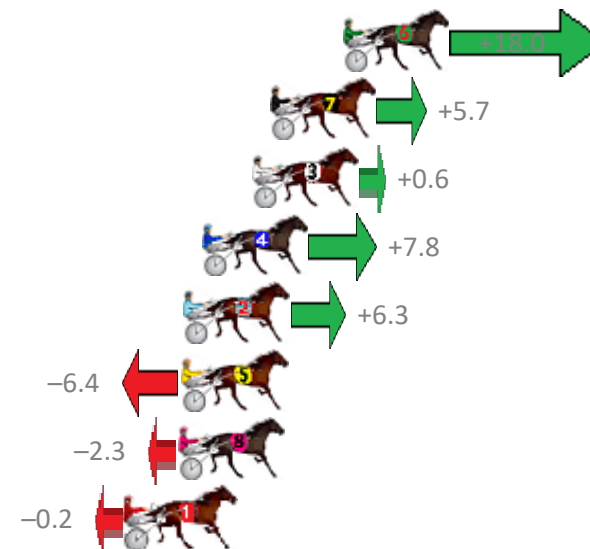

Albion Park Race 10 Distance 1660m

Saturday, 24 August 2019

Gross Time: 2:01.10 MileRate: 1:57.40 LeadTime: 3.50s First Qtr: 28.10s Second Qtr: 30.60s Third Qtr: 29.60s Fourth Qtr: 29.30s

NoHorse	Plc	Margin	Time	800Time (W)	400 Time (W)
6 NO CONFESSION	1	0.0m	2:01.10	57.57s (1)	28.25s (2)
7 ALWAYS AT NIGHT	2	2.9m	2:01.31	58.48s (1)	29.06s (1)
3 ROCK N JOY	3	3.6m	2:01.36	58.86s (0)	29.23s (0)
4 GUTS	4	5.6m	2:01.51	58.33s (1)	29.01s (2)
2 VANDE VELDE	5	6.3m	2:01.56	58.44s (0)	28.87s (1)
5 MISS PATRIOT	6	6.4m	2:01.57	59.37s (0)	29.77s (0)
8 BRIAN WHO	7	6.5m	2:01.58	59.07s (1)	29.63s (1)
1 ROWDYS ACE	8	8.6m	2:01.73	58.91s (0)	29.24s (0)

Finish Position and metres gained from 800m

Sectionals
Powered by

Home of Australian Harness Sectionals

Get your sectionals delivered to your inbox daily

Check out www.pjdata.com.au

The Racing Queensland Board (trading as Racing Queensland) and provider are not responsible for the completeness or accuracy of any of the information contained herein, and makes no representations about its suitability for any purpose.