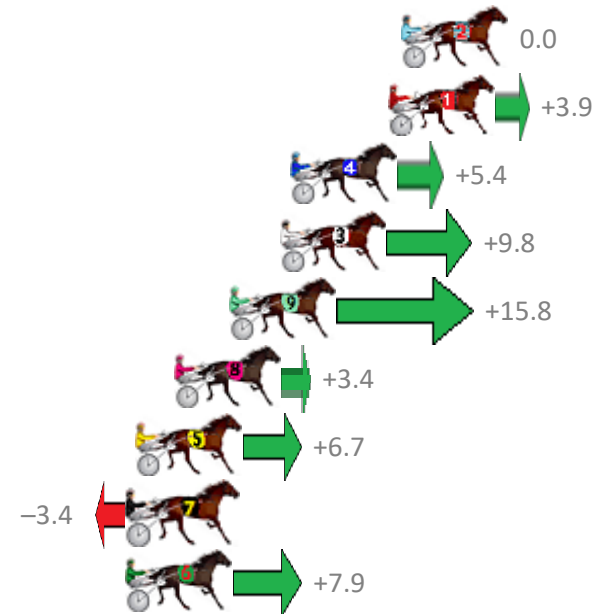

Albion Park Race 9 Distance 2138m

Saturday, 24 August 2019

Gross Time: 2:44.80 MileRate: 2:04.10 LeadTime: 42.30s First Qtr: 32.40s Second Qtr: 31.80s Third Qtr: 29.00s Fourth Qtr: 29.30s

NoHorse	Plc	Margin	Time	800Time (W)	400 Time (W)
2 IVANOV	1	0.0m	2:44.80	58.30s (0)	29.30s (0)
1 ALS LAW	2	0.5m	2:44.84	58.02s (0)	29.03s (0)
4 MELPARK MAGIC	3	4.4m	2:45.12	57.91s (0)	28.92s (0)
3 DAVEYS GIFT	4	4.8m	2:45.15	57.59s (0)	28.60s (0)
9 IONA GRINNER	5	6.8m	2:45.30	57.15s (1)	28.22s (1)
8 GEE UP NEDDY	6	9.0m	2:45.46	58.05s (1)	29.11s (1)
5 JETER	7	10.5m	2:45.57	57.81s (1)	28.85s (1)
7 SOUTHERN ALPS	8	10.8m	2:45.59	58.55s (1)	29.67s (1)
6 SKYFLYER	9	10.9m	2:45.60	57.72s (0)	28.74s (0)

Finish Position and metres gained from 800m

Sectionals
Powered by

Home of Australian Harness Sectionals

Get your sectionals delivered to your inbox daily

Check out www.pjdata.com.au

The Racing Queensland Board (trading as Racing Queensland) and provider are not responsible for the completeness or accuracy of any of the information contained herein, and makes no representations about its suitability for any purpose.