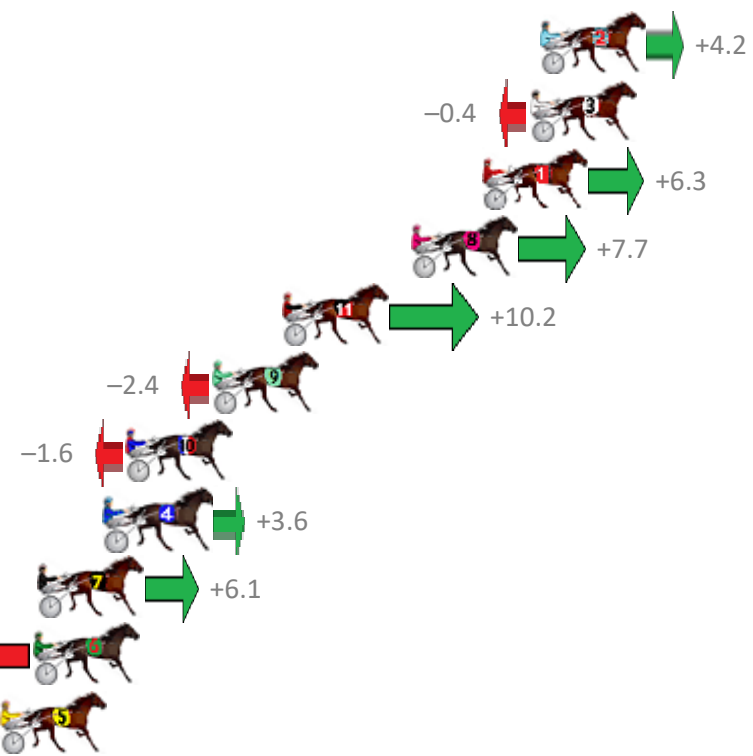

Albion Park Race 3 Distance 1660m

Saturday, 24 August 2019

Gross Time: 1:56.80 MileRate: 1:53.20 LeadTime: 3.30s First Qtr: 26.80s Second Qtr: 30.20s Third Qtr: 28.30s Fourth Qtr: 28.20s

NoHorse	Plc	Margin	Time	800Time (W)	400 Time (W)
2 MELANNA BEACH	1	0.0m	1:56.80	56.20s (0)	27.90s (0)
3 BALLERINA COURU	2	0.4m	1:56.83	56.53s (0)	28.23s (0)
1 VINTAGE DREAM	3	2.3m	1:56.96	56.06s (0)	27.73s (0)
8 JUST SEDUCE ME	4	5.1m	1:57.16	55.96s (0)	27.57s (0)
11 ROYAL STORY	5	10.2m	1:57.52	55.78s (1)	27.73s (2)
9 GETOUTNWALK	6	13.0m	1:57.72	56.67s (1)	28.26s (2)
10 SWEET AS	7	16.4m	1:57.96	56.61s (1)	28.20s (1)
4 COMIGAL	8	17.2m	1:58.01	56.25s (0)	28.06s (0)
7 SWEET AS CANDY	9	19.9m	1:58.20	56.07s (1)	28.01s (2)
6 ROCKING	10	20.1m	1:58.22	57.78s (1)	29.38s (1)
5 LISA LINCOLN	11	21.4m	1:58.31	57.56s (1)	29.12s (1)

Finish Position and metres gained from 800m

Sectionals
Powered by

Home of Australian Harness Sectionals

Get your sectionals delivered to your inbox daily

Check out www.pjdata.com.au

The Racing Queensland Board (trading as Racing Queensland) and provider are not responsible for the completeness or accuracy of any of the information contained herein, and makes no representations about its suitability for any purpose.