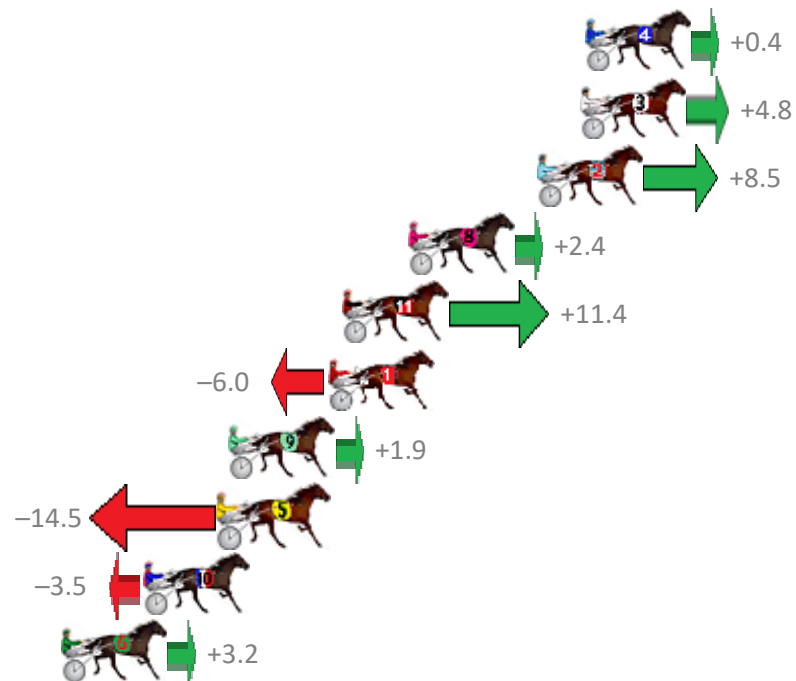

Albion Park Race 2 Distance 1660m

Saturday, 24 August 2019

Gross Time: 1:57.30 MileRate: 1:53.70 LeadTime: 3.30s First Qtr: 27.60s Second Qtr: 29.60s Third Qtr: 28.00s Fourth Qtr: 28.80s

NoHorse	Plc	Margin	Time	800Time (W)	400 Time (W)
4 THE BUS	1	0.0m	1:57.30	56.77s (1)	28.80s (1)
3 WHISKEY BLAZE	2	0.2m	1:57.31	56.46s (1)	28.48s (1)
2 KETUT	3	1.9m	1:57.44	56.20s (1)	28.27s (1)
8 SCOOB OPERATOR	4	7.0m	1:57.80	56.63s (0)	28.66s (0)
11 TOP TRIO	5	9.6m	1:57.99	55.99s (1)	28.14s (1)
1 WITH AUTHORITY	6	10.2m	1:58.03	57.23s (0)	29.20s (0)
9 SUBTLE DELIGHT	7	14.1m	1:58.32	56.67s (1)	28.78s (1)
5 IAMBOOGIE	8	14.5m	1:58.34	57.83s (0)	29.83s (0)
10 CHAPTER ONE	9	17.5m	1:58.56	57.05s (0)	29.11s (0)
6 MAFUTA VAUTIN	10	20.8m	1:58.80	56.57s (0)	29.00s (0)

Finish Position and metres gained from 800m

Sectionals
Powered by

Home of Australian Harness Sectionals

Get your sectionals delivered to your inbox daily

Check out www.pjdata.com.au

The Racing Queensland Board (trading as Racing Queensland) and provider are not responsible for the completeness or accuracy of any of the information contained herein, and makes no representations about its suitability for any purpose.