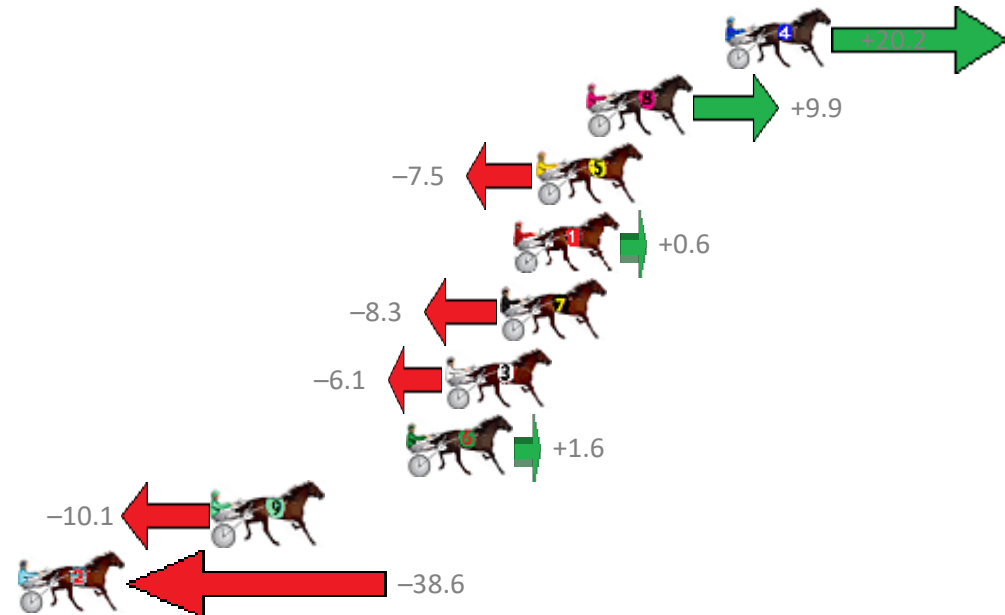

Albion Park Race 8 Distance 2138m

Saturday, 24 August 2019

Gross Time: 2:35.40 MileRate: 1:56.90 LeadTime: 38.20s First Qtr: 29.10s Second Qtr: 30.30s Third Qtr: 28.40s Fourth Qtr: 29.40s

NoHorse	Plc	Margin	Time	800Time (W)	400 Time (W)
4 CHARLYSE	1	0.0m	2:35.40	56.34s (1)	28.64s (2)
8 KINETIC KATE	2	5.5m	2:35.80	57.08s (1)	29.35s (2)
5 WRITE ABOUT LEXY	3	7.5m	2:35.95	58.34s (0)	29.95s (0)
1 CAESARS ASTRUM	4	8.4m	2:36.02	57.76s (0)	28.90s (1)
7 MADAME LEZA	5	8.9m	2:36.05	58.40s (1)	29.94s (1)
3 TAYLAH STUDLEIGH	6	11.1m	2:36.22	58.24s (1)	29.91s (0)
6 HAPPY FEELINGS	7	12.6m	2:36.33	57.68s (0)	29.64s (0)
9 IMA BLACK BEAUTY	8	20.3m	2:36.89	58.53s (1)	30.75s (2)
2 LUCKY LYLA	9	43.0m	2:38.56	60.59s (0)	31.43s (0)

Finish Position and metres gained from 800m

Sectionals
Powered by

Home of Australian Harness Sectionals

Get your sectionals delivered to your inbox daily

Check out www.pjdata.com.au

The Racing Queensland Board (trading as Racing Queensland) and provider are not responsible for the completeness or accuracy of any of the information contained herein, and makes no representations about its suitability for any purpose.