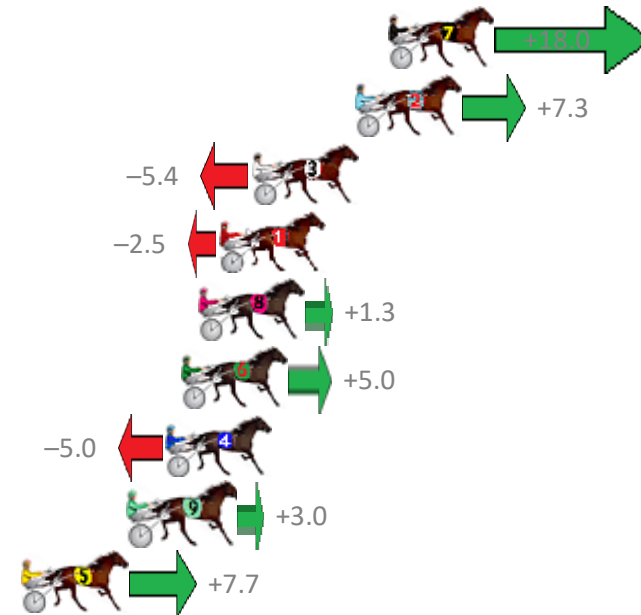

Albion Park Race 7 Distance 1660m

Saturday, 24 August 2019

Gross Time: 1:58.70 MileRate: 1:55.10 LeadTime: 3.40s First Qtr: 27.60s Second Qtr: 30.80s Third Qtr: 28.60s Fourth Qtr: 28.30s

NoHorse	Plc	Margin	Time	800Time (W)	400 Time (W)
7 THE ANNOUNCER	1	0.0m	1:58.70	55.62s (1)	28.10s (2)
2 MAJOR GENERALJUJON	2	1.3m	1:58.79	56.38s (1)	27.98s (1)
3 JACKS AT THE BEACH	3	5.4m	1:59.08	57.28s (0)	28.68s (0)
1 THE GOLDEN CROSS	4	6.7m	1:59.17	57.08s (0)	28.41s (0)
8 ITSADANCEOFF	5	7.5m	1:59.23	56.81s (0)	28.08s (0)
6 GETARATTLEON	6	8.2m	1:59.28	56.54s (0)	27.82s (0)
4 BRADS LUCK	7	8.8m	1:59.32	57.26s (1)	28.88s (1)
9 THERESACHANCE	8	10.2m	1:59.42	56.69s (1)	28.13s (1)
5 RIVERLEIGH ROCKET	9	14.5m	1:59.73	56.35s (1)	28.79s (2)

Finish Position and metres gained from 800m

Sectionals
Powered by

Home of Australian Harness Sectionals

Get your sectionals delivered to your inbox daily

Check out www.pjdata.com.au

The Racing Queensland Board (trading as Racing Queensland) and provider are not responsible for the completeness or accuracy of any of the information contained herein, and makes no representations about its suitability for any purpose.