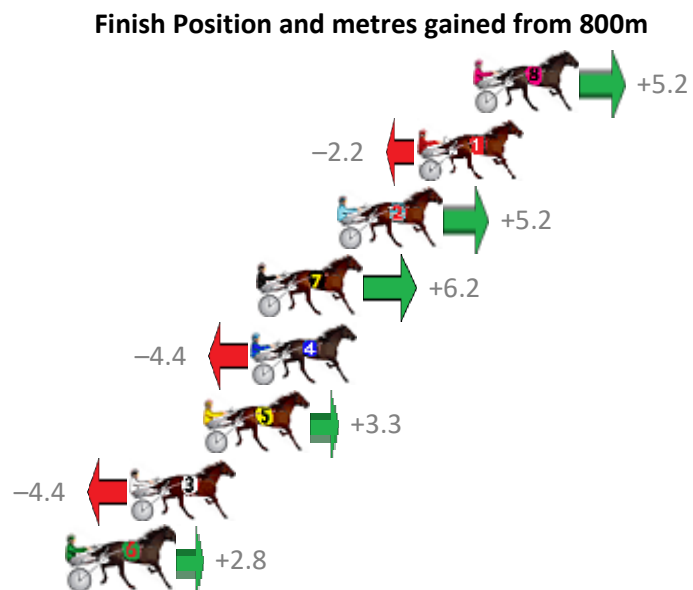

Albion Park Race 6 Distance 2138m

Saturday, 24 August 2019

Gross Time: 2:35.10 MileRate: 1:56.70 LeadTime: 39.10s First Qtr: 32.00s Second Qtr: 29.90s Third Qtr: 27.40s Fourth Qtr: 26.70s

NoHorse	Plc	Margin	Time	800Time (W)	400 Time (W)
8 NORTHVIEW HUSTLER	1	0.0m	2:35.10	53.75s (0)	26.34s (0)
1 CHANTREY	2	2.2m	2:35.25	54.25s (0)	26.85s (0)
2 THE SHADY ONE	3	5.4m	2:35.46	53.75s (0)	26.35s (0)
7 MACH ALERT	4	8.6m	2:35.67	53.68s (0)	26.25s (1)
4 ALLELUIA	5	8.8m	2:35.69	54.40s (1)	27.09s (1)
5 LEOS BEST	6	10.7m	2:35.81	53.88s (1)	26.56s (2)
3 HOLY CAMP CLIVE	7	13.6m	2:36.01	54.40s (1)	27.05s (1)
6 HUGHIE GREEN	8	16.0m	2:36.17	53.91s (1)	27.33s (2)

Sectionals
Powered by

Home of Australian Harness Sectionals

Get your sectionals delivered to your inbox daily

Check out www.pjdata.com.au

The Racing Queensland Board (trading as Racing Queensland) and provider are not responsible for the completeness or accuracy of any of the information contained herein, and makes no representations about its suitability for any purpose.