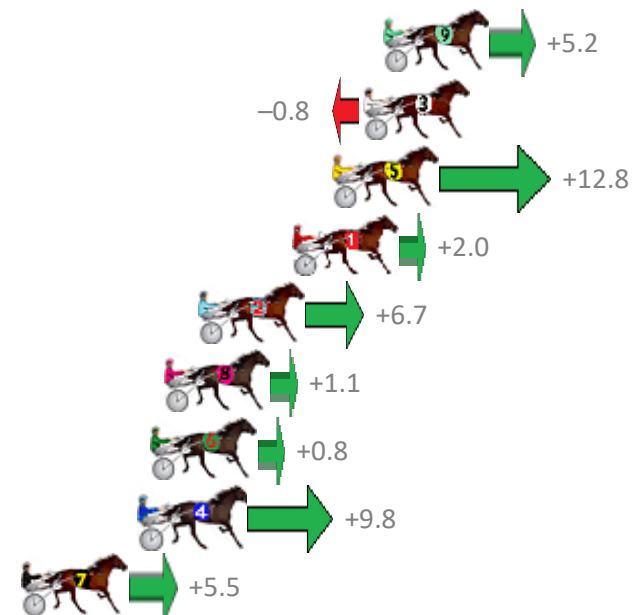

Albion Park Race 5 Distance 1660m

Saturday, 24 August 2019

Gross Time: 1:58.10 MileRate: 1:54.50 LeadTime: 3.40s First Qtr: 27.50s Second Qtr: 30.50s Third Qtr: 28.60s Fourth Qtr: 28.10s

NoHorse	Plc	Margin	Time	800Time (W)	400 Time (W)
9 STOMPEN	1	0.0m	1:58.10	56.33s (1)	27.73s (1)
3 BRADNESS ELDEFUEGO	2	0.8m	1:58.16	56.76s (0)	28.16s (0)
5 LETS KATCHMEIFUCAN	3	2.0m	1:58.24	55.79s (1)	27.21s (1)
1 OFFTHETOPOFMYHEAD	4	3.6m	1:58.35	56.56s (0)	28.03s (0)
2 IN THE PAPER	5	7.3m	1:58.61	56.23s (0)	27.70s (0)
8 STORMONT STAR	6	8.7m	1:58.71	56.62s (0)	28.09s (0)
6 FEEL THE REIGN	7	9.2m	1:58.75	56.64s (1)	28.06s (1)
4 HEZ RAZOR SHARP	8	9.6m	1:58.77	56.01s (0)	27.45s (0)
7 LONG HOT SUMMER	9	14.3m	1:59.10	56.31s (1)	27.74s (1)

Finish Position and metres gained from 800m

Sectionals
Powered by

Home of Australian Harness Sectionals

Get your sectionals delivered to your inbox daily

Check out www.pjdata.com.au

The Racing Queensland Board (trading as Racing Queensland) and provider are not responsible for the completeness or accuracy of any of the information contained herein, and makes no representations about its suitability for any purpose.