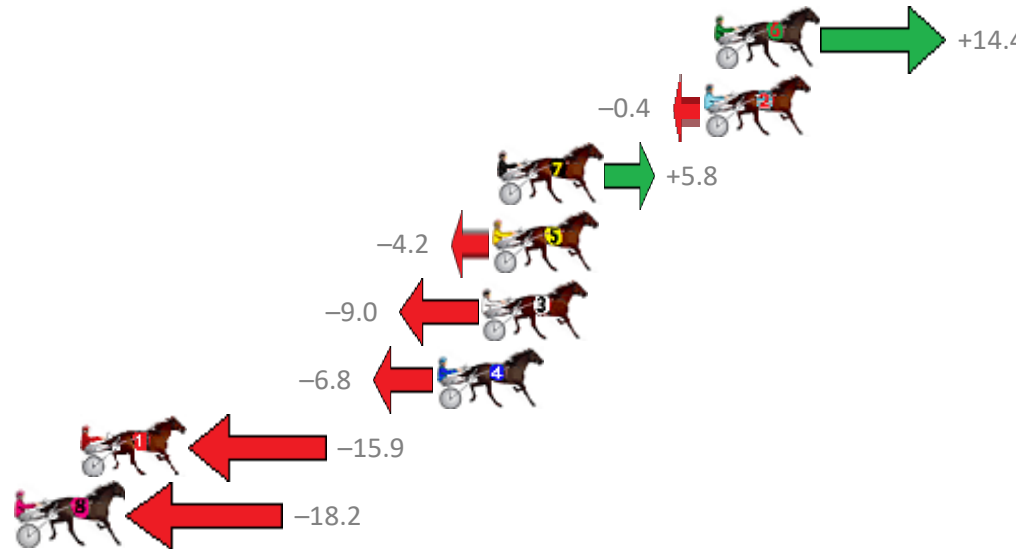

Redcliffe Race 5 Distance 1780m

Wednesday, 21 August 2019

Gross Time: 2:13.70 MileRate: 2:00.90 LeadTime: 11.40s First Qtr: 30.30s Second Qtr: 32.70s Third Qtr: 29.20s Fourth Qtr: 30.10s

NoHorse	Plc	Margin	Time	800Time (W)	400 Time (W)
6 CUPCAKESNWHIPCREA	1	0.0m	2:13.70	58.23s (1)	28.82s (2)
2 ALSJEANSMAXSSTAR	2	0.4m	2:13.73	59.33s (0)	30.12s (0)
7 BELLA BLONDIE	3	8.6m	2:14.35	58.87s (0)	29.51s (0)
5 VALIANT GEM	4	8.8m	2:14.36	59.61s (1)	30.40s (1)
3 MISTER FAHRENHEIT	5	9.2m	2:14.39	59.97s (1)	30.79s (1)
4 NEVASANO	6	11.0m	2:14.53	59.80s (0)	30.58s (0)
1 FOREVER GRAND	7	25.1m	2:15.59	60.48s (0)	31.07s (0)
8 OUR MASQUERADE	8	27.6m	2:15.78	60.65s (1)	30.76s (1)

Finish Position and metres gained from 800m

Sectionals
Powered by

Home of Australian Harness Sectionals

Get your sectionals delivered to your inbox daily

Check out www.pjdata.com.au

The Racing Queensland Board (trading as Racing Queensland) and provider are not responsible for the completeness or accuracy of any of the information contained herein, and makes no representations about its suitability for any purpose.