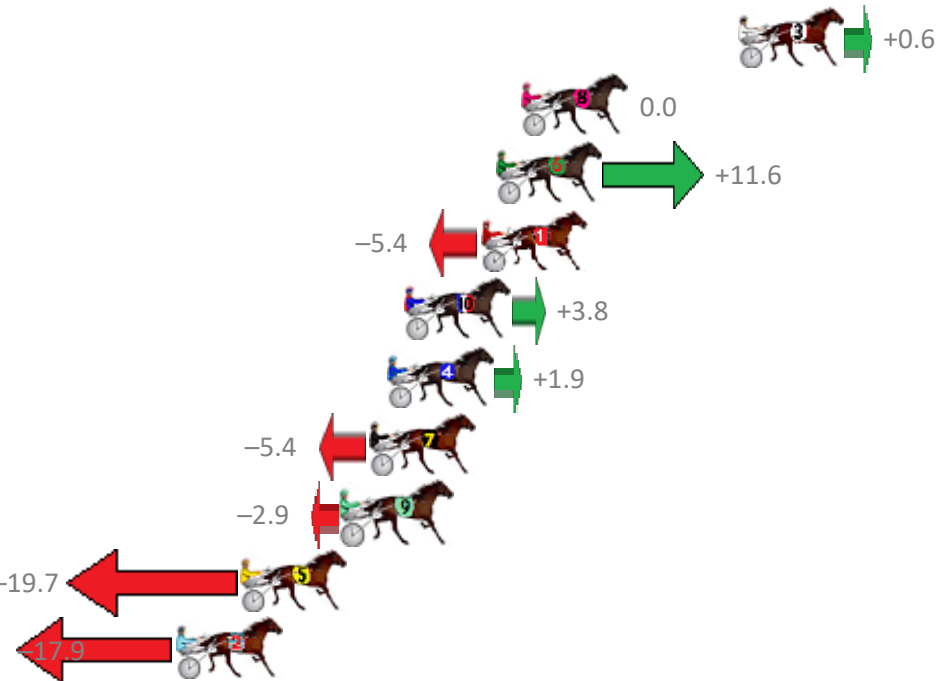

Redcliffe Race 1 Distance 1780m

Wednesday, 21 August 2019

Gross Time: 2:10.90 MileRate: 1:58.40 LeadTime: 11.40s First Qtr: 29.60s Second Qtr: 31.00s Third Qtr: 30.00s Fourth Qtr: 28.90s

NoHorse	Plc	Margin	Time	800Time (W)	400 Time (W)
3 GREGS LEGACY	1	0.0m	2:10.90	58.86s (0)	28.90s (0)
8 PITTSWORTH MAN	2	8.6m	2:11.52	58.90s (1)	28.71s (2)
6 KURAHAUPO GAMBLER	3	9.6m	2:11.59	58.05s (1)	27.85s (2)
1 COLOMBIAN GOLD	4	10.2m	2:11.64	59.30s (0)	29.23s (0)
10 THE GOLDEN CROSS	5	13.2m	2:11.85	58.62s (1)	28.38s (1)
4 LIFEINHEAVEN	6	13.9m	2:11.90	58.76s (0)	28.83s (0)
7 OUR BUSCEMI	7	14.6m	2:11.95	59.30s (0)	29.25s (0)
9 SONNY ORLANDO	8	15.7m	2:12.03	59.11s (1)	28.91s (1)
5 CELTIC CRUZA	9	19.7m	2:12.32	60.35s (1)	30.14s (1)
2 BURNING AMBITION	10	22.3m	2:12.51	60.22s (1)	30.03s (2)

Finish Position and metres gained from 800m

Sectionals
Powered by

Home of Australian Harness Sectionals

Get your sectionals delivered to your inbox daily

Check out www.pjdata.com.au

The Racing Queensland Board (trading as Racing Queensland) and provider are not responsible for the completeness or accuracy of any of the information contained herein, and makes no representations about its suitability for any purpose.