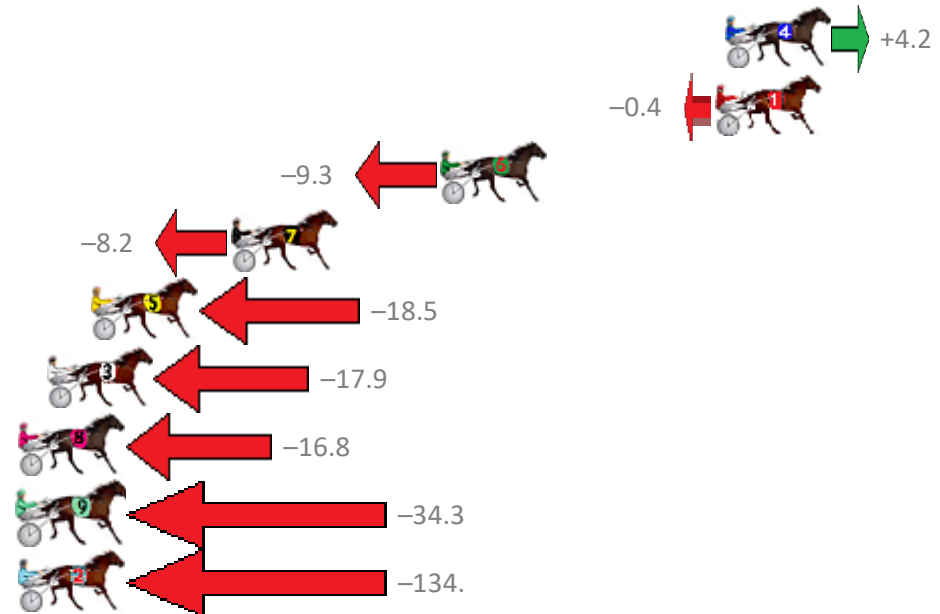

Redcliffe Race 7 Distance 1780m

Wednesday, 21 August 2019

Gross Time: 2:14.40 MileRate: 2:01.50 LeadTime: 11.50s First Qtr: 29.90s Second Qtr: 32.70s Third Qtr: 30.70s Fourth Qtr: 29.60s

No	Horse	Plc	Margin	Time	800Time (W)	400 Time (W)
4	CORINDHAP CREEK	1	0.0m	2:14.40	59.98s (0)	29.29s (0)
1	BLACKJACK BART	2	0.4m	2:14.43	60.33s (0)	29.63s (0)
6	FOUR FOR FOUR	3	11.3m	2:15.24	61.00s (1)	30.20s (1)
7	OUR RIDGY DIDGE	4	19.6m	2:15.85	60.92s (1)	30.33s (3)
5	DESTINY JANE	5	25.1m	2:16.26	61.69s (1)	30.94s (2)
3	SHEVA PEARLA	6	26.9m	2:16.39	61.65s (0)	30.88s (0)
8	EXHILARATING	7	30.8m	2:16.68	61.57s (0)	30.78s (0)
9	MAYWYNS HONEY	8	52.9m	2:18.31	62.89s (0)	32.03s (0)
2	CHAMPAGNE REACTOR	9	234.6m	2:31.76	70.45s (0)	33.64s (0)

Finish Position and metres gained from 800m

Sectionals
Powered by

Home of Australian Harness Sectionals

Get your sectionals delivered to your inbox daily

Check out www.pjdata.com.au

The Racing Queensland Board (trading as Racing Queensland) and provider are not responsible for the completeness or accuracy of any of the information contained herein, and makes no representations about its suitability for any purpose.