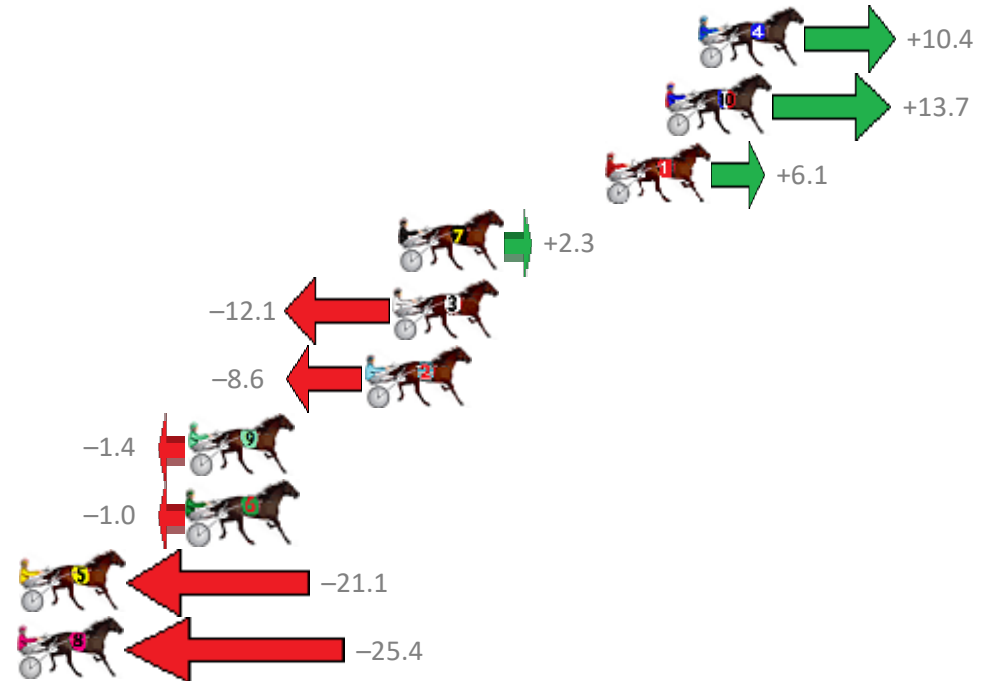

Redcliffe Race 4 Distance 1780m

Wednesday, 21 August 2019

Gross Time: 2:10.80 MileRate: 1:58.30 LeadTime: 11.00s First Qtr: 28.90s Second Qtr: 31.50s Third Qtr: 29.20s Fourth Qtr: 30.20s

NoHorse	Plc	Margin	Time	800Time (W)	400 Time (W)
4 ITSMEGS	1	0.0m	2:10.80	58.63s (1)	29.46s (3)
10 WHOSTOLEMYPIGEON	2	1.3m	2:10.90	58.38s (1)	29.14s (3)
1 FORTES IN FIDE	3	3.7m	2:11.08	58.95s (0)	29.68s (0)
7 RITCHIE BEE	4	11.9m	2:11.70	59.23s (0)	29.97s (0)
3 KAAPALI	5	12.1m	2:11.71	60.30s (0)	31.11s (0)
2 WILLSINTOWN	6	13.2m	2:11.80	60.04s (0)	30.76s (0)
9 TRENTLEIGH	7	20.2m	2:12.33	59.50s (0)	30.23s (0)
6 VANTO HANOVER	8	20.2m	2:12.33	59.47s (1)	30.22s (1)
5 ANNAS BEST	9	26.9m	2:12.83	60.97s (1)	31.39s (2)
8 BUKTHSYSTEM	10	27.0m	2:12.84	61.29s (1)	31.54s (1)

Finish Position and metres gained from 800m

Sectionals
Powered by

Home of Australian Harness Sectionals

Get your sectionals delivered to your inbox daily

Check out www.pjdata.com.au

The Racing Queensland Board (trading as Racing Queensland) and provider are not responsible for the completeness or accuracy of any of the information contained herein, and makes no representations about its suitability for any purpose.