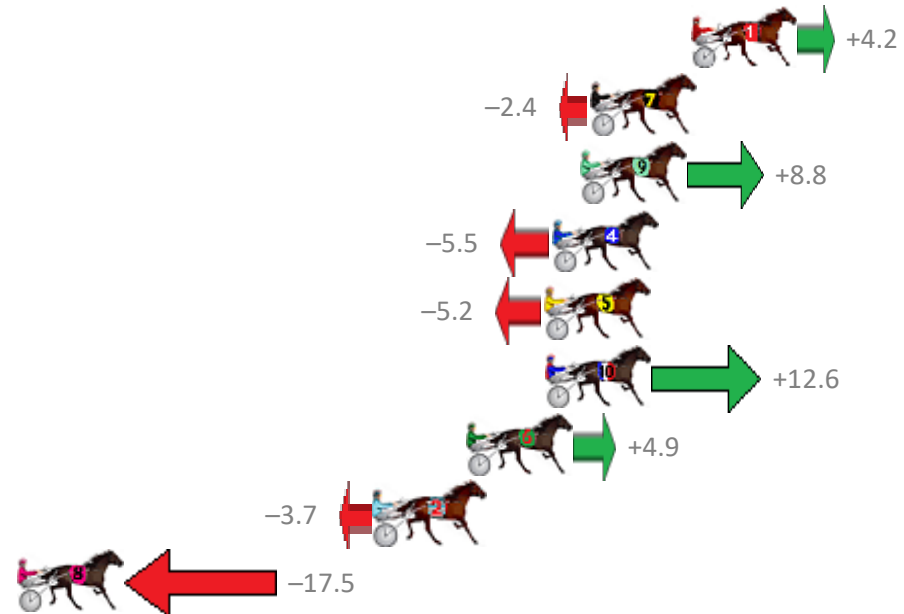

Redcliffe Race 3 Distance 1780m

Wednesday, 21 August 2019

Gross Time: 2:12.40   MileRate: 1:59.70   LeadTime: 11.40s   First Qtr: 30.40s   Second Qtr: 32.60s   Third Qtr: 28.60s   Fourth Qtr: 29.40s

No	Horse	Plc	Margin	Time	800Time (W)	400 Time (W)
1	ONYAJANS	1	0.0m	2:12.40	57.70s (0)	29.06s (0)
7	DOLLARBILL	2	4.0m	2:12.69	58.17s (2)	29.36s (2)
9	MONUMENTAL	3	4.4m	2:12.72	57.36s (1)	29.06s (2)
4	SPLASH OF GOLD	4	5.5m	2:12.80	58.40s (0)	29.80s (0)
5	ZED CODE	5	5.8m	2:12.83	58.38s (1)	29.78s (1)
10	MISTER HART	6	5.8m	2:12.83	57.09s (1)	28.77s (2)
6	SPONDOOLEY	7	8.9m	2:13.05	57.64s (0)	28.97s (0)
2	SWAFFHAM WATER	8	12.5m	2:13.32	58.27s (1)	29.61s (1)
8	CAMIVISTA	9	26.7m	2:14.36	59.27s (0)	30.63s (0)

Finish Position and metres gained from 800m

Sectionals
Powered by

Home of Australian Harness Sectionals

Get your sectionals delivered to your inbox daily

Check out www.pjdata.com.au

The Racing Queensland Board (trading as Racing Queensland) and provider are not responsible for the completeness or accuracy of any of the information contained herein, and makes no representations about its suitability for any purpose.