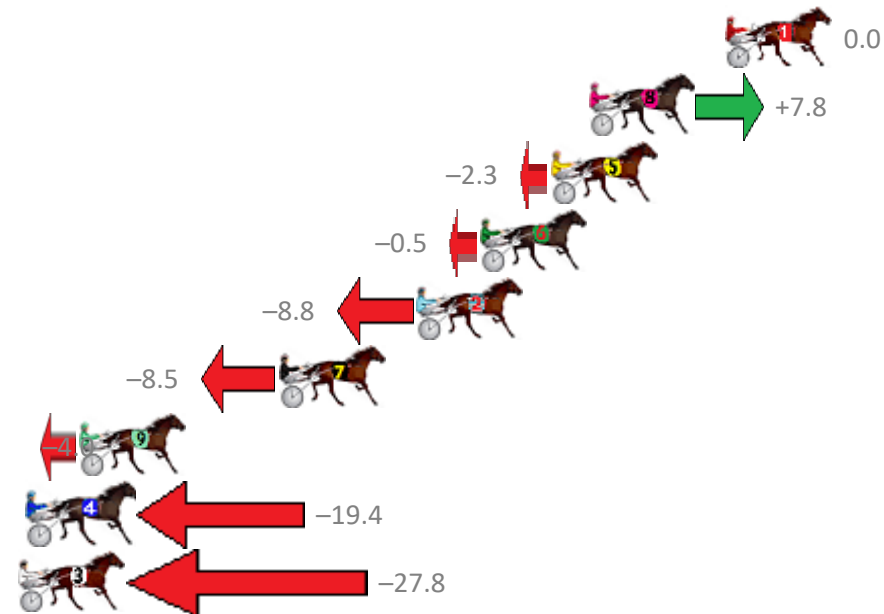

Redcliffe Race 8 Distance 2280m

Wednesday, 21 August 2019

Gross Time: 2:59.50 MileRate: 2:06.70 LeadTime: 55.00s First Qtr: 31.20s Second Qtr: 31.60s Third Qtr: 30.40s Fourth Qtr: 31.30s

No	Horse	Plc	Margin	Time	800Time (W)	400 Time (W)
1	THE REAPER	1	0.0m	2:59.50	61.70s (0)	31.30s (0)
8	DAENERYS STORMBOR	2	5.4m	2:59.92	61.10s (2)	30.92s (3)
5	NORAHS FLING	3	6.9m	3:00.04	61.88s (0)	31.40s (0)
6	GO AHEAD MAKEMYDA	4	9.7m	3:00.26	61.74s (0)	31.21s (0)
2	DAY TOURER	5	12.2m	3:00.45	62.38s (1)	32.00s (1)
7	MISS INVASION	6	17.7m	3:00.89	62.36s (2)	32.20s (2)
9	JUSTABITCOCO	7	25.6m	3:01.50	62.01s (1)	31.47s (0)
4	HIGH CLOUD LASS	8	27.6m	3:01.66	63.20s (1)	32.71s (1)
3	SOMEDASH	9	41.6m	3:02.76	63.84s (1)	33.21s (0)

Finish Position and metres gained from 800m

Sectionals
Powered by

Home of Australian Harness Sectionals

Get your sectionals delivered to your inbox daily

Check out www.pjdata.com.au

The Racing Queensland Board (trading as Racing Queensland) and provider are not responsible for the completeness or accuracy of any of the information contained herein, and makes no representations about its suitability for any purpose.