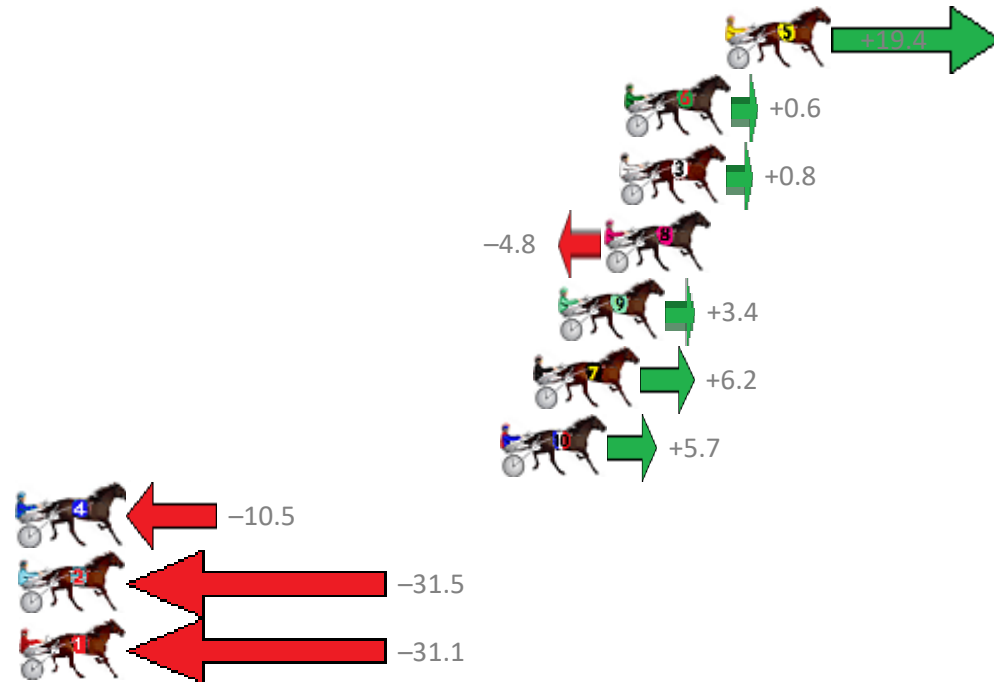

Redcliffe Race 2 Distance 1780m

Wednesday, 21 August 2019

Gross Time: 2:13.10 MileRate: 2:00.40 LeadTime: 11.20s First Qtr: 29.90s Second Qtr: 31.50s Third Qtr: 29.70s Fourth Qtr: 30.80s

NoHorse	Plc	Margin	Time	800Time (W)	400 Time (W)
5 FUI FUI	1	0.0m	2:13.10	59.03s (1)	29.24s (1)
6 CHEYENNE AUTUMN	2	4.0m	2:13.41	60.45s (1)	30.69s (1)
3 DATSGOOD	3	4.2m	2:13.42	60.44s (0)	30.31s (0)
8 NICSTAR	4	4.8m	2:13.47	60.86s (1)	31.17s (0)
9 NIKALONG HENRY	5	6.6m	2:13.61	60.24s (1)	30.28s (1)
7 WAVEDANCER	6	7.6m	2:13.69	60.03s (0)	29.75s (0)
10 MARTHAS VINEYARD	7	8.9m	2:13.79	60.07s (1)	30.16s (2)
4 STAR OF WONDER	8	29.7m	2:15.39	61.29s (0)	31.12s (1)
2 PATCHWORK JET	9	31.9m	2:15.56	62.88s (0)	32.84s (0)
1 MAX IS BACK	10	40.5m	2:16.22	62.85s (0)	32.62s (0)

Finish Position and metres gained from 800m

Sectionals
Powered by

Home of Australian Harness Sectionals

Get your sectionals delivered to your inbox daily

Check out www.pjdata.com.au

The Racing Queensland Board (trading as Racing Queensland) and provider are not responsible for the completeness or accuracy of any of the information contained herein, and makes no representations about its suitability for any purpose.