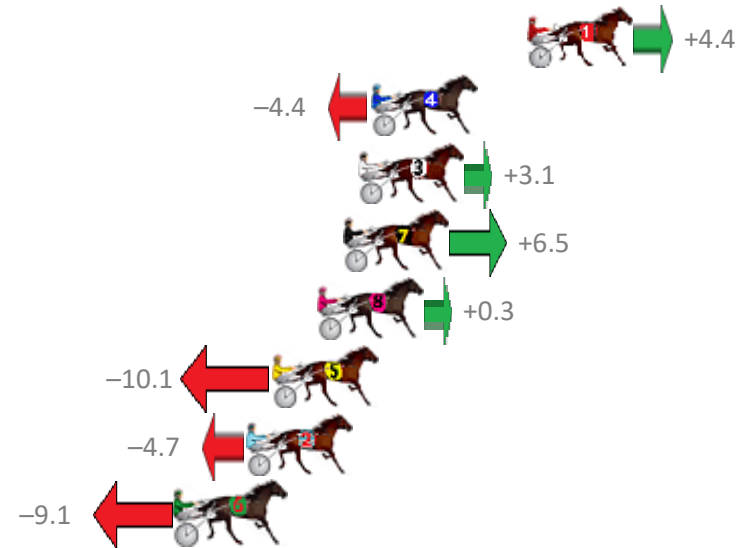

Albion Park Race 2 Distance 1660m

Monday, 19 August 2019

Gross Time: 2:00.60 MileRate: 1:56.90 LeadTime: 3.40s First Qtr: 28.90s Second Qtr: 29.20s Third Qtr: 29.10s Fourth Qtr: 30.00s

NoHorse	Plc	Margin	Time	800Time (W)	400 Time (W)
1 MO JARNEY	1	0.0m	2:00.60	58.77s (0)	29.66s (0)
4 GUTS	2	6.2m	2:01.06	59.43s (1)	30.36s (1)
3 LIVE IN STYLE	3	6.7m	2:01.10	58.87s (2)	29.83s (2)
7 MIRACLE SMILE	4	7.3m	2:01.15	58.62s (2)	29.56s (2)
8 IM TOOT	5	8.3m	2:01.22	59.08s (0)	29.96s (0)
5 IMA ROCKNROLL DIVA	6	10.1m	2:01.36	59.85s (0)	30.76s (0)
2 UNDERTHEKILT	7	11.1m	2:01.43	59.45s (1)	30.41s (1)
6 LUCKY LYLA	8	13.9m	2:01.64	59.77s (2)	30.70s (2)

Finish Position and metres gained from 800m

Sectionals
Powered by

Home of Australian Harness Sectionals

Get your sectionals delivered to your inbox daily

Check out www.pjdata.com.au

The Racing Queensland Board (trading as Racing Queensland) and provider are not responsible for the completeness or accuracy of any of the information contained herein, and makes no representations about its suitability for any purpose.