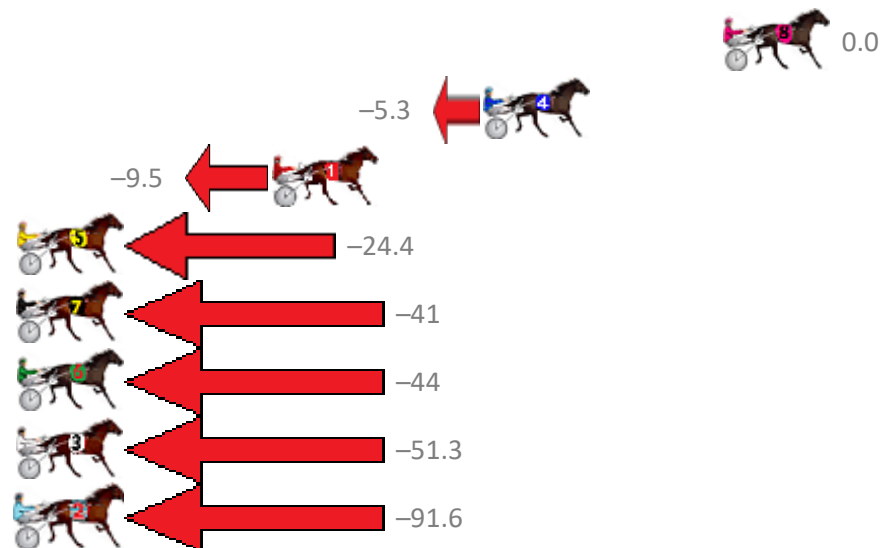

Albion Park Race 4 Distance 1660m

Monday, 19 August 2019

Gross Time: 2:00.10 MileRate: 1:56.40 LeadTime: 3.40s First Qtr: 29.20s Second Qtr: 30.60s Third Qtr: 29.40s Fourth Qtr: 27.50s

NoHorse	Plc	Margin	Time	800Time (W)	400 Time (W)
8 THE DOORMAN	1	0.0m	2:00.10	56.90s (0)	27.50s (0)
4 OUR ULTIMATE HANNA	2	9.5m	2:00.75	57.28s (0)	27.86s (0)
1 ART EGO	3	17.9m	2:01.33	57.58s (0)	28.04s (0)
5 THANKHEAVNFORGIRLS	4	31.0m	2:02.23	58.64s (1)	29.15s (1)
7 CLASSYTOFF	5	52.2m	2:03.69	59.82s (1)	30.08s (1)
6 WHATA STRIDE	6	60.2m	2:04.24	60.02s (1)	30.19s (1)
3 TORQUE TO THE MAX	7	68.5m	2:04.81	60.55s (0)	30.61s (2)
2 RUM AND SCHOTZ	8	104.4m	2:07.28	63.42s (0)	33.21s (0)

Finish Position and metres gained from 800m

Sectionals
Powered by

Home of Australian Harness Sectionals

Get your sectionals delivered to your inbox daily

Check out www.pjdata.com.au

The Racing Queensland Board (trading as Racing Queensland) and provider are not responsible for the completeness or accuracy of any of the information contained herein, and makes no representations about its suitability for any purpose.