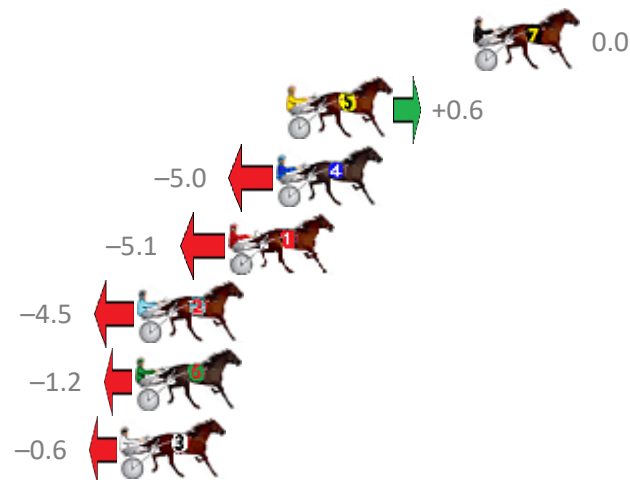

Albion Park Race 3 Distance 1660m

Monday, 19 August 2019

Gross Time: 1:58.30 MileRate: 1:54.70 LeadTime: 3.30s First Qtr: 28.60s Second Qtr: 29.30s Third Qtr: 28.40s Fourth Qtr: 28.70s

NoHorse	Plc	Margin	Time	800Time (W)	400 Time (W)
7 CROWNING GLORY	1	0.0m	1:58.30	57.10s (0)	28.70s (0)
5 JAX NAVARO	2	7.4m	1:58.83	57.06s (1)	28.53s (1)
4 KARLOO MAC	3	7.8m	1:58.86	57.46s (1)	28.90s (1)
1 WILLBE DOC	4	9.7m	1:59.00	57.46s (0)	28.88s (0)
2 THE GUN ROCKSTAR	5	13.3m	1:59.25	57.42s (0)	28.79s (0)
6 ALWAYS AT NIGHT	6	13.4m	1:59.26	57.19s (1)	28.64s (1)
3 YANKEE STRUTTER	7	14.0m	1:59.30	57.14s (0)	28.53s (0)

Finish Position and metres gained from 800m

Sectionals
Powered by

Home of Australian Harness Sectionals

Get your sectionals delivered to your inbox daily

Check out www.pjdata.com.au

The Racing Queensland Board (trading as Racing Queensland) and provider are not responsible for the completeness or accuracy of any of the information contained herein, and makes no representations about its suitability for any purpose.