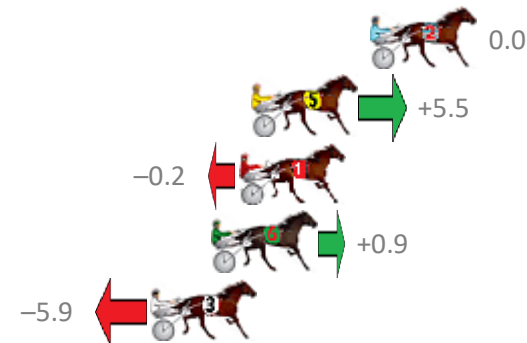

Albion Park Race 1 Distance 2138m

Monday, 19 August 2019

Gross Time: 2:35.60 MileRate: 1:57.10 LeadTime: 39.50s First Qtr: 30.60s Second Qtr: 28.80s Third Qtr: 27.90s Fourth Qtr: 28.80s

NoHorse	Plc	Margin	Time	800Time (W)	400 Time (W)
2 COBBLER LANE	1	0.0m	2:35.60	56.70s (0)	28.80s (0)
5 MONTANA CHIEF	2	4.7m	2:35.94	56.31s (0)	28.39s (2)
1 JACKS GAMBIT	3	5.2m	2:35.97	56.71s (0)	28.80s (0)
6 OUR UNCLE ALAN	4	6.3m	2:36.05	56.64s (1)	28.97s (2)
3 WEE JIMMY	5	8.7m	2:36.23	57.12s (1)	29.14s (1)

Finish Position and metres gained from 800m

Sectionals
Powered by

Home of Australian Harness Sectionals

Get your sectionals delivered to your inbox daily

Check out www.pjdata.com.au

The Racing Queensland Board (trading as Racing Queensland) and provider are not responsible for the completeness or accuracy of any of the information contained herein, and makes no representations about its suitability for any purpose.