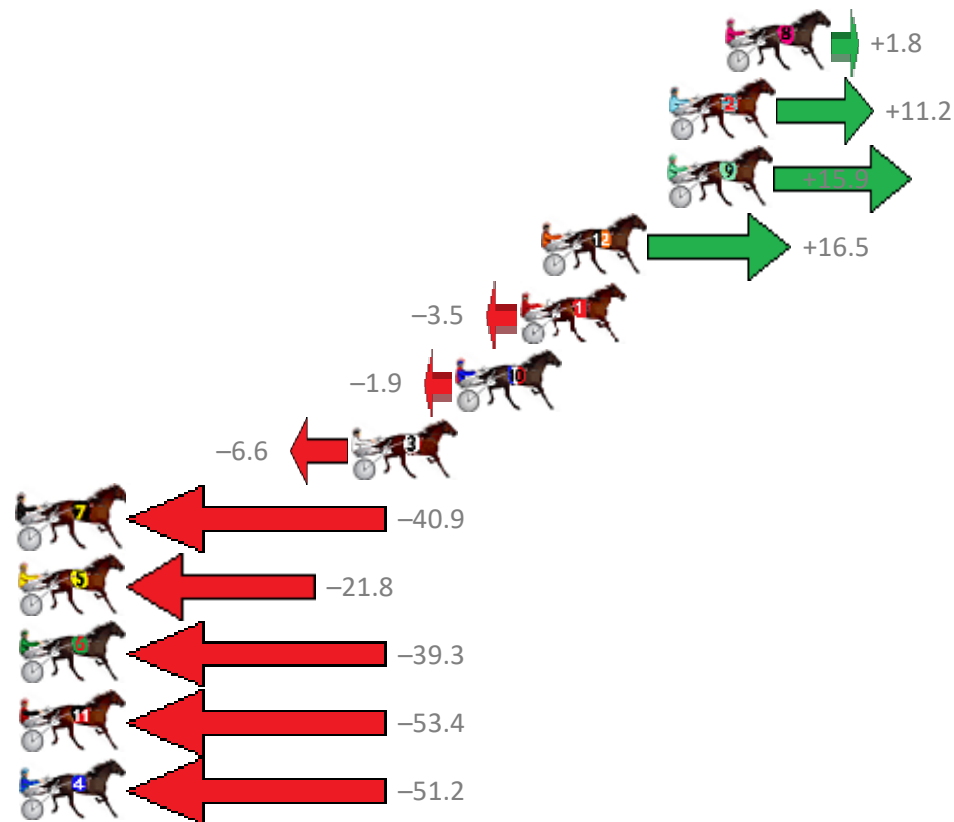

Albion Park Race 5 Distance 1660m

Monday, 19 August 2019

Gross Time: 2:01.10 MileRate: 1:57.40 LeadTime: 3.40s First Qtr: 28.60s Second Qtr: 30.10s Third Qtr: 30.00s Fourth Qtr: 29.00s

No	Horse	Plc	Margin	Time	800Time (W)	400 Time (W)
8	STUDLEIGH WILL	1	0.0m	2:01.10	58.87s (1)	29.00s (0)
2	TELL THE FUTURE	2	2.2m	2:01.26	58.17s (1)	28.57s (2)
9	RAGING INFERNO	3	2.3m	2:01.27	57.83s (2)	28.43s (3)
12	HALF MOON BEACH	4	7.3m	2:01.63	57.78s (2)	28.59s (2)
1	NON PASSARE	5	8.1m	2:01.69	59.26s (0)	28.91s (1)
10	ROWDYS ACE	6	10.7m	2:01.88	59.14s (0)	28.83s (0)
3	FLASHING GOOD TIME	7	14.8m	2:02.17	59.49s (1)	29.75s (1)
7	EULO FLYER	8	40.9m	2:04.07	62.02s (0)	31.41s (0)
5	A ROCKNROLL LEGACY	9	51.4m	2:04.83	60.61s (1)	31.04s (2)
6	TORQUE SO GOOD	10	56.9m	2:05.23	61.90s (0)	31.69s (0)
11	INDYS APPROVAL	11	58.6m	2:05.35	62.94s (2)	31.91s (2)
4	AUNTY BESSY	12	126.2m	2:10.25	62.78s (0)	32.71s (0)

Finish Position and metres gained from 800m

Sectionals
Powered by

Home of Australian Harness Sectionals

Get your sectionals delivered to your inbox daily

Check out www.pjdata.com.au

The Racing Queensland Board (trading as Racing Queensland) and provider are not responsible for the completeness or accuracy of any of the information contained herein, and makes no representations about its suitability for any purpose.