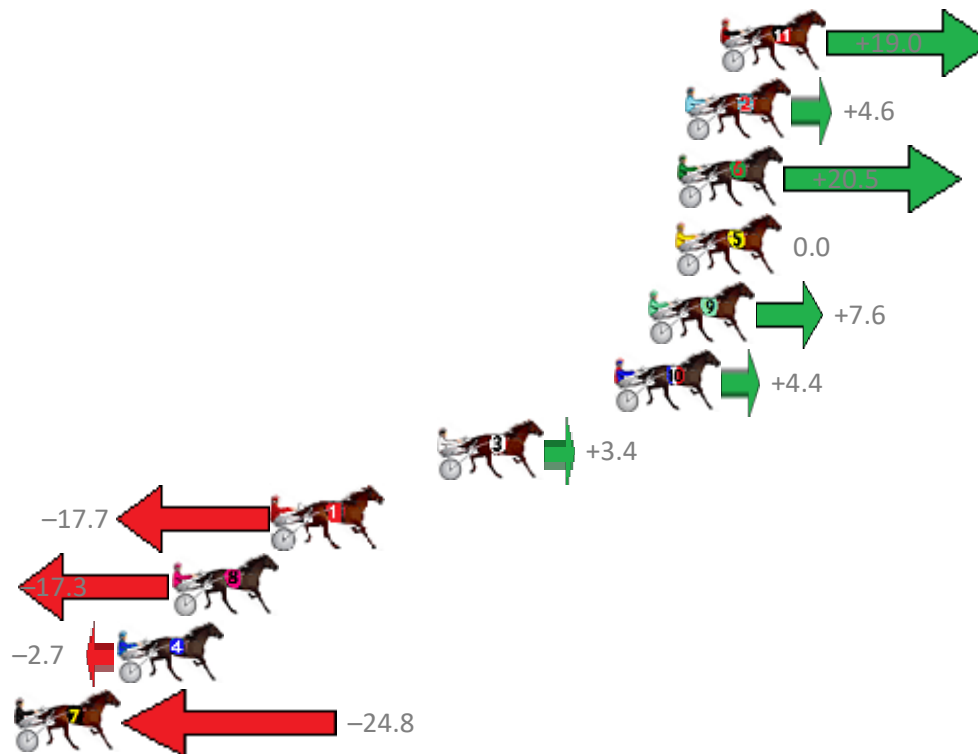

Albion Park Race 7 Distance 1660m

Monday, 19 August 2019

Gross Time: 2:00.10 MileRate: 1:56.40 LeadTime: 3.50s First Qtr: 28.10s Second Qtr: 29.90s Third Qtr: 29.40s Fourth Qtr: 29.20s

NoHorse	Plc	Margin	Time	800Time (W)	400 Time (W)
11 GETOUTNWALK	1	0.0m	2:00.10	57.21s (1)	28.60s (2)
2 JUST ROKIN	2	1.4m	2:00.20	58.26s (1)	29.00s (1)
6 ALWAYS IN COMMAND	3	1.7m	2:00.22	57.10s (2)	29.19s (2)
5 COOL SCOOTER	4	1.8m	2:00.23	58.60s (1)	29.33s (1)
9 SUBTLE ADVICE	5	2.8m	2:00.30	58.04s (1)	28.76s (1)
10 RUATO BAY	6	4.2m	2:00.41	58.28s (0)	28.79s (0)
3 BARA JAYLA	7	11.2m	2:00.92	58.35s (1)	29.08s (2)
1 STEVIE DEE	8	17.7m	2:01.39	59.90s (0)	30.42s (0)
8 DONNY JONES	9	21.7m	2:01.68	59.87s (0)	30.38s (0)
4 HOT DOGMA	10	23.9m	2:01.84	58.80s (0)	29.67s (0)
7 FARRAHFOWLER	11	51.8m	2:03.88	60.42s (1)	31.54s (1)

Finish Position and metres gained from 800m

Sectionals
Powered by

Home of Australian Harness Sectionals

Get your sectionals delivered to your inbox daily

Check out www.pjdata.com.au

The Racing Queensland Board (trading as Racing Queensland) and provider are not responsible for the completeness or accuracy of any of the information contained herein, and makes no representations about its suitability for any purpose.