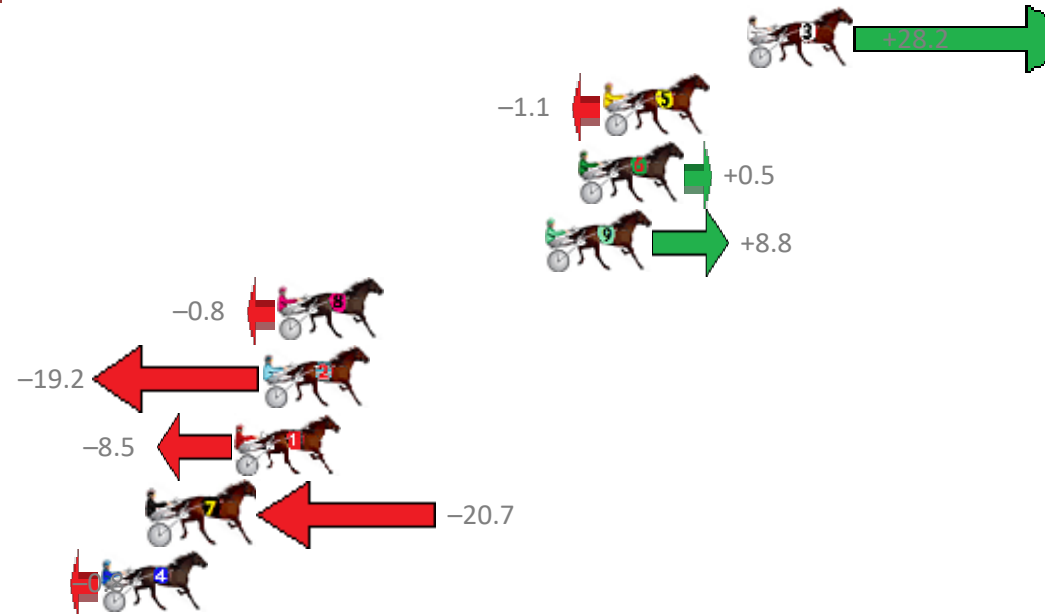

Albion Park Race 6 Distance 1660m

Monday, 19 August 2019

Gross Time: 2:00.00 MileRate: 1:56.30 LeadTime: 3.50s First Qtr: 27.20s Second Qtr: 29.00s Third Qtr: 30.00s Fourth Qtr: 30.30s

NoHorse	Plc	Margin	Time	800Time (W)	400 Time (W)
3 TRENT FROM PUNCHY	1	0.0m	2:00.00	58.17s (1)	29.32s (2)
5 NIFTY STUDLEIGH	2	5.7m	2:00.43	60.38s (0)	30.43s (0)
6 KISS CAM	3	6.7m	2:00.51	60.26s (1)	30.53s (2)
9 BONNIE JUJON	4	8.0m	2:00.61	59.64s (1)	30.24s (2)
8 IFOUNDTHEBEACH	5	18.6m	2:01.41	60.36s (0)	30.69s (0)
2 DONT CALL ME	6	19.2m	2:01.45	61.75s (0)	31.75s (0)
1 ARES	7	20.3m	2:01.54	60.94s (0)	31.22s (1)
7 FLYING WINGARD	8	23.7m	2:01.80	61.86s (1)	31.84s (1)
4 IMPETUOSO	9	25.6m	2:01.94	60.36s (0)	30.77s (0)

Finish Position and metres gained from 800m

Sectionals
Powered by

Home of Australian Harness Sectionals

Get your sectionals delivered to your inbox daily

Check out www.pjdata.com.au

The Racing Queensland Board (trading as Racing Queensland) and provider are not responsible for the completeness or accuracy of any of the information contained herein, and makes no representations about its suitability for any purpose.