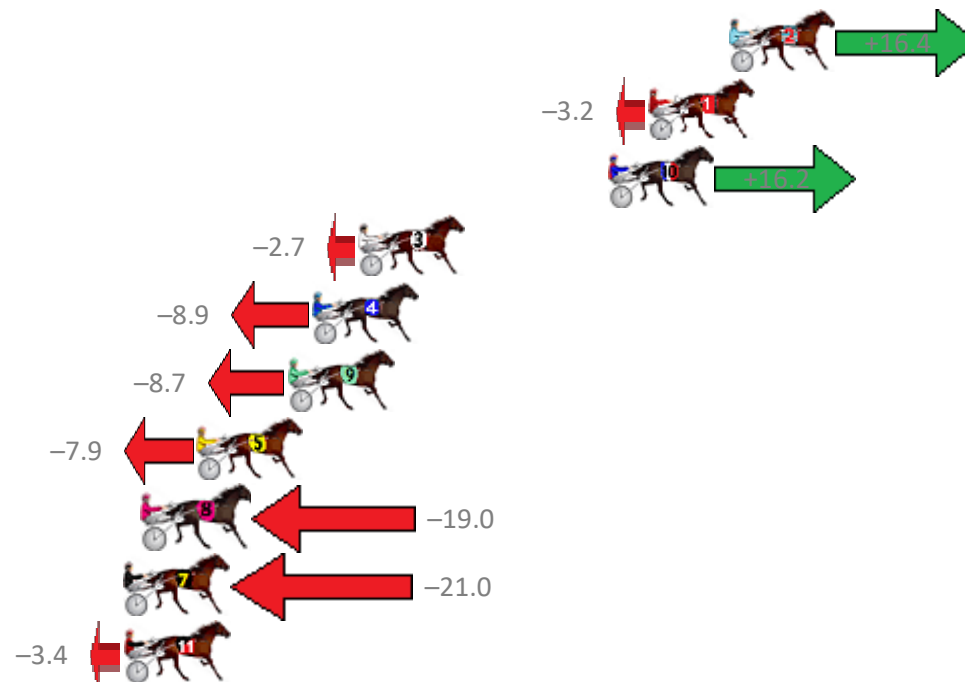

Albion Park Race 8 Distance 1660m

Monday, 19 August 2019

Gross Time: 1:59.10 MileRate: 1:55.50 LeadTime: 3.40s First Qtr: 27.80s Second Qtr: 28.70s Third Qtr: 29.50s Fourth Qtr: 29.70s

NoHorse	Plc	Margin	Time	800Time (W)	400 Time (W)
2 LURAH	1	0.0m	1:59.10	57.99s (1)	28.39s (2)
1 ELMAUR JOY	2	3.2m	1:59.34	59.44s (0)	29.94s (0)
10 NEWMERELLA SHARKIE	3	4.8m	1:59.46	58.00s (1)	28.44s (2)
3 ASHI JETSUN	4	14.7m	2:00.19	59.40s (1)	29.78s (2)
4 TOPNOTCH MACH	5	16.5m	2:00.33	59.86s (1)	30.24s (2)
9 KARINYA MULLY	6	17.5m	2:00.40	59.84s (0)	30.29s (0)
5 JACKS AT THE BEACH	7	21.1m	2:00.67	59.78s (0)	30.32s (1)
8 FIERY BLUE CHIP	8	23.2m	2:00.82	60.61s (0)	31.01s (0)
7 THUNDER MAC	9	24.0m	2:00.88	60.75s (1)	31.05s (1)
11 PLAYNSERIOUS	10	24.0m	2:00.88	59.45s (0)	30.13s (0)

Finish Position and metres gained from 800m

Sectionals
Powered by

Home of Australian Harness Sectionals

Get your sectionals delivered to your inbox daily

Check out www.pjdata.com.au

The Racing Queensland Board (trading as Racing Queensland) and provider are not responsible for the completeness or accuracy of any of the information contained herein, and makes no representations about its suitability for any purpose.