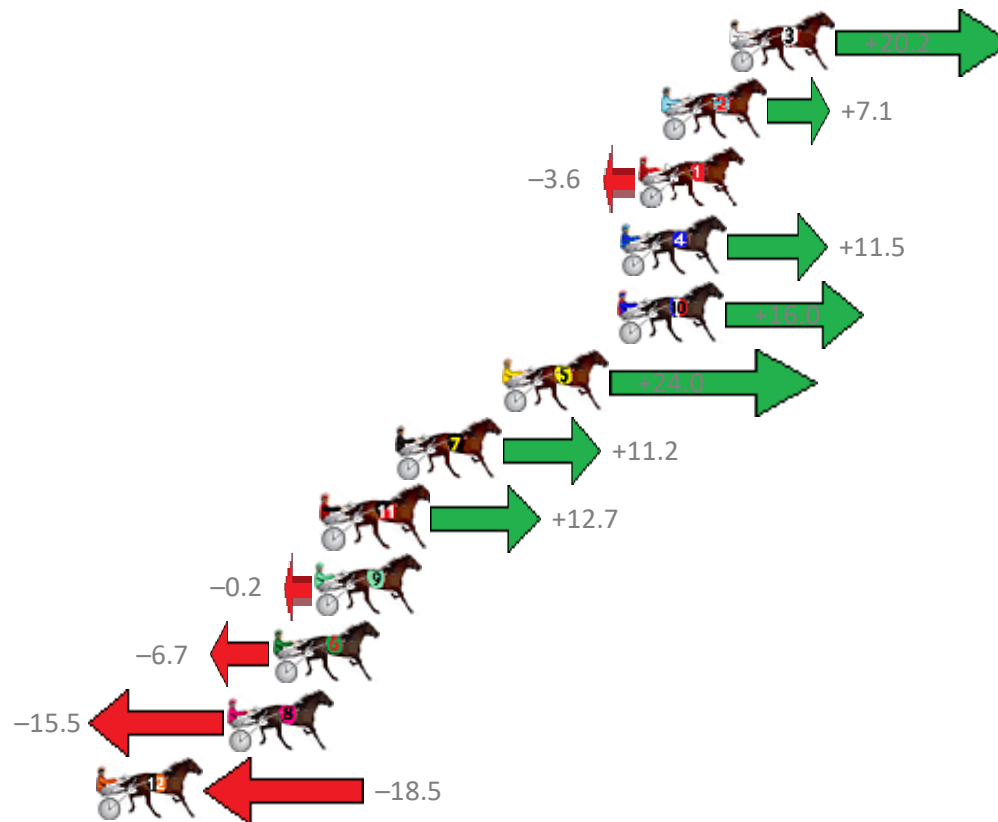

Albion Park Race 1 Distance 2138m

Friday, 9 August 2019

Gross Time: 2:35.00 MileRate: 1:56.70 LeadTime: 37.20s First Qtr: 30.60s Second Qtr: 28.50s Third Qtr: 29.10s Fourth Qtr: 29.60s

NoHorse	Plc	Margin	Time	800Time (W)	400 Time (W)
3 GETARATTLEON	1	0.0m	2:35.00	57.22s (1)	29.05s (2)
2 ARES	2	2.7m	2:35.20	58.18s (0)	29.03s (0)
1 REGAL NIGHTSHADE	3	3.6m	2:35.27	58.96s (0)	29.87s (0)
4 TORI MAY	4	4.3m	2:35.32	57.86s (1)	29.70s (1)
10 TOP FLIGHT CRUIZE	5	4.4m	2:35.33	57.53s (0)	28.85s (2)
5 NIFTY STUDLEIGH	6	9.0m	2:35.67	56.94s (1)	28.82s (1)
7 BANGKOK BRAVADO	7	13.2m	2:35.98	57.88s (1)	29.16s (2)
11 SACHE GIRL	8	16.1m	2:36.19	57.77s (1)	29.02s (2)
9 ZENMACH	9	16.4m	2:36.21	58.71s (0)	29.67s (0)
6 SLIPPERY JADE	10	18.1m	2:36.34	59.19s (1)	29.78s (1)
8 DOMESTIC ART	11	19.9m	2:36.47	59.84s (0)	30.61s (0)
12 WHOSTOLEMYPIGEON	12	25.1m	2:36.86	60.06s (1)	30.64s (1)

Finish Position and metres gained from 800m

Sectionals
Powered by

PJ Harness Analyser
Master harness racing with the power of sectionals
Owners, Trainers and Punters - Check out what's new at www.pjdata.com.au

The Racing Queensland Board (trading as Racing Queensland) and provider are not responsible for the completeness or accuracy of any of the information contained herein, and makes no representations about its suitability for any purpose.