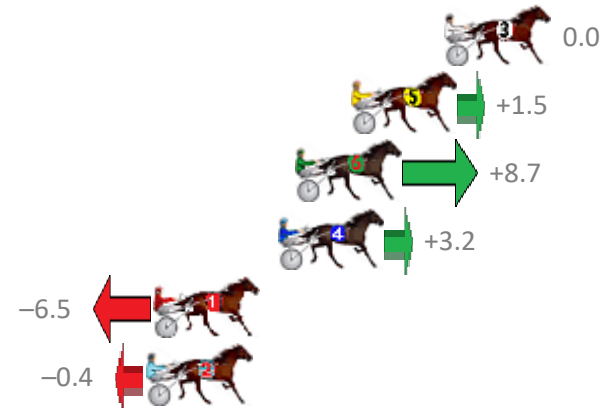

Albion Park Race 8 Distance 1660m

Friday, 9 August 2019

Gross Time: 2:01.70 MileRate: 1:58.00 LeadTime: 3.50s First Qtr: 29.70s Second Qtr: 31.30s Third Qtr: 29.40s Fourth Qtr: 27.80s

NoHorse	Plc	Margin	Time	800Time (W)	400 Time (W)
3 JEWEL OF PEAK	1	0.0m	2:01.70	57.20s (0)	27.80s (0)
5 REDS GOOD TO GO	2	3.7m	2:01.96	57.09s (1)	27.70s (1)
6 GOOD AS IT GETS	3	5.9m	2:02.11	56.58s (1)	27.22s (1)
4 LORD DIGBY	4	6.6m	2:02.16	56.97s (1)	27.58s (1)
1 WHERE'S SEGGY	5	11.5m	2:02.50	57.66s (0)	28.25s (0)
2 MIKE ORR	6	11.8m	2:02.52	57.23s (0)	27.90s (0)

Finish Position and metres gained from 800m

Sectionals
Powered by

PJ Harness Analyser
Master harness racing with the power of sectionals
Owners, Trainers and Punters - Check out what's new at www.pjdata.com.au

The Racing Queensland Board (trading as Racing Queensland) and provider are not responsible for the completeness or accuracy of any of the information contained herein, and makes no representations about its suitability for any purpose.