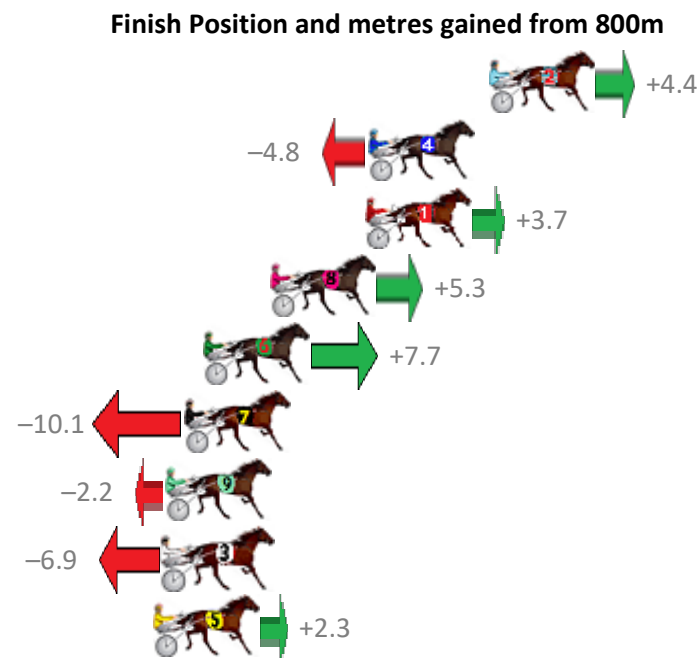

Albion Park Race 2 Distance 1660m

Friday, 9 August 2019

Gross Time: 1:58.20 MileRate: 1:54.60 LeadTime: 3.40s First Qtr: 27.80s Second Qtr: 29.90s Third Qtr: 28.90s Fourth Qtr: 28.20s

NoHorse	Plc	Margin	Time	800Time (W)	400 Time (W)
2 OUR LITTLE DIGGER	1	0.0m	1:58.20	56.79s (0)	27.90s (0)
4 MACHIN OUT	2	4.8m	1:58.54	57.44s (0)	28.54s (0)
1 IMA BLACK BEAUTY	3	4.9m	1:58.55	56.84s (0)	27.93s (0)
8 AQUA MISS	4	8.7m	1:58.81	56.72s (0)	28.00s (1)
6 MUCHO MACHO MAN	5	11.3m	1:59.00	56.55s (0)	28.00s (0)
7 MADAME LEZA	6	12.1m	1:59.05	57.82s (1)	29.04s (1)
9 COOL SCOOTER	7	12.8m	1:59.10	57.26s (1)	28.67s (2)
3 SOLDIER OF FORTUNE	8	12.9m	1:59.11	57.59s (1)	28.79s (1)
5 STITCHED UP	9	13.3m	1:59.14	56.94s (1)	28.50s (3)

Sectionals
Powered by

PJ Harness Analyser
Master harness racing with the power of sectionals
Owners, Trainers and Punters - Check out what's new at www.pjdata.com.au

The Racing Queensland Board (trading as Racing Queensland) and provider are not responsible for the completeness or accuracy of any of the information contained herein, and makes no representations about its suitability for any purpose.