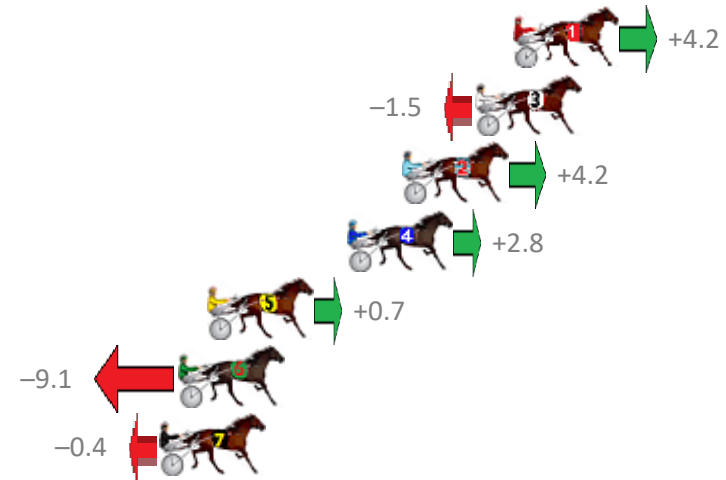

Albion Park Race 7 Distance 1660m

Friday, 9 August 2019

Gross Time: 2:04.20 MileRate: 2:00.40 LeadTime: 3.60s First Qtr: 30.20s Second Qtr: 32.60s Third Qtr: 29.90s Fourth Qtr: 27.90s

NoHorse	Plc	Margin	Time	800Time (W)	400 Time (W)
1 BILLBOARD BONNIE	1	0.0m	2:04.20	57.50s (0)	27.57s (0)
3 CHANCELESS CENTURY	2	1.5m	2:04.30	57.91s (0)	28.00s (0)
2 TAAFEITE	3	4.4m	2:04.51	57.50s (0)	27.47s (0)
4 THE SECOND CHANCE	4	6.6m	2:04.66	57.60s (1)	27.96s (2)
5 TORQUE SO GOOD	5	12.1m	2:05.04	57.75s (0)	27.67s (1)
6 THE RAGNBONE MAN	6	13.3m	2:05.13	58.46s (1)	28.62s (1)
7 CROWN MOJO	7	14.0m	2:05.18	57.83s (1)	28.18s (1)

Finish Position and metres gained from 800m

Sectionals
Powered by

PJ Harness Analyser
Master harness racing with the power of sectionals
Owners, Trainers and Punters - Check out what's new at www.pjdata.com.au

The Racing Queensland Board (trading as Racing Queensland) and provider are not responsible for the completeness or accuracy of any of the information contained herein, and makes no representations about its suitability for any purpose.