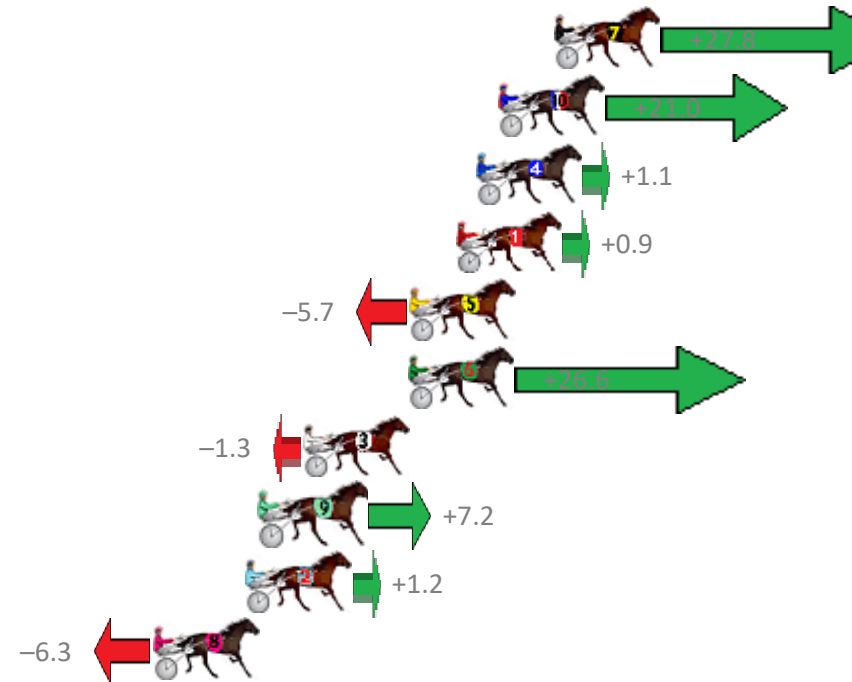

Albion Park Race 3 Distance 1660m

Friday, 9 August 2019

Gross Time: 1:58.10 MileRate: 1:54.50 LeadTime: 3.40s First Qtr: 27.40s Second Qtr: 30.00s Third Qtr: 28.50s Fourth Qtr: 28.80s

NoHorse	Plc	Margin	Time	800Time (W)	400 Time (W)
7 TOMMY UNDER FIRE	1	0.0m	1:58.10	55.31s (1)	27.16s (3)
10 TRAIN WRECK	2	2.2m	1:58.26	55.80s (1)	27.59s (2)
4 DAPPER	3	3.1m	1:58.32	57.22s (1)	28.85s (1)
1 FAMOUS SHOES	4	3.9m	1:58.38	57.24s (0)	28.74s (0)
5 GOTTA MOMENT	5	5.7m	1:58.51	57.71s (0)	29.21s (0)
6 STAR OF MONTANA	6	5.8m	1:58.52	55.39s (1)	28.01s (1)
3 RENEE DALE	7	9.9m	1:58.81	57.39s (1)	29.01s (1)
9 HEAVENS HURRICANE	8	11.6m	1:58.94	56.78s (1)	28.61s (2)
2 TAYLAH STUDLEIGH	9	12.2m	1:58.98	57.21s (1)	28.84s (1)
8 KYMS BOY	10	15.9m	1:59.24	57.75s (0)	29.22s (0)

Finish Position and metres gained from 800m

Sectionals
Powered by

PJ Harness Analyser
Master harness racing with the power of sectionals
Owners, Trainers and Punters - Check out what's new at www.pjdata.com.au

The Racing Queensland Board (trading as Racing Queensland) and provider are not responsible for the completeness or accuracy of any of the information contained herein, and makes no representations about its suitability for any purpose.