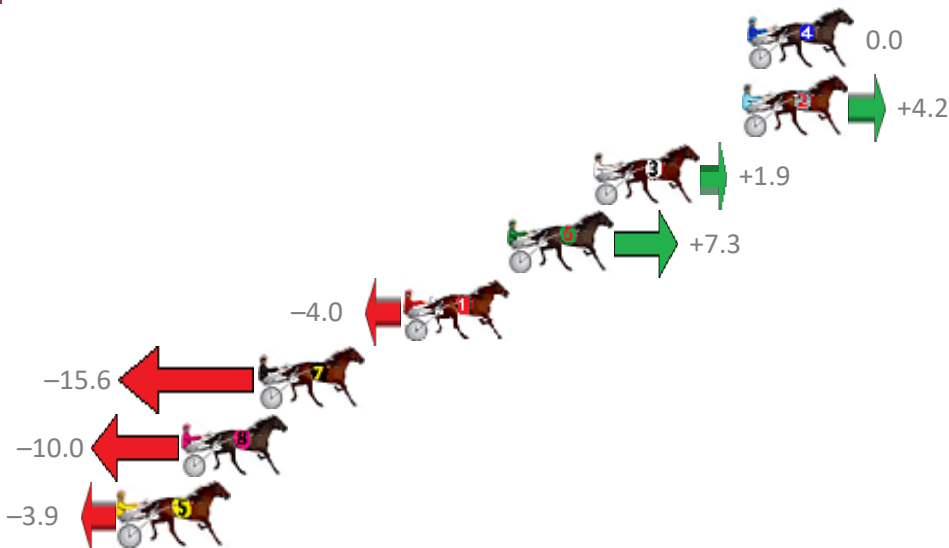

Albion Park Race 5 Distance 1660m

Friday, 9 August 2019

Gross Time: 1:58.10 MileRate: 1:54.50 LeadTime: 3.40s First Qtr: 27.70s Second Qtr: 29.50s Third Qtr: 28.80s Fourth Qtr: 28.70s

NoHorse	Plc	Margin	Time	800Time (W)	400 Time (W)
4 TIN ROOF RAIDER	1	0.0m	1:58.10	57.50s (0)	28.70s (0)
2 MISSINMEMATE	2	0.2m	1:58.11	57.20s (0)	28.40s (0)
3 THANKS JACK	3	6.1m	1:58.54	57.36s (1)	28.61s (1)
6 WEE JIMMY	4	9.5m	1:58.78	56.98s (1)	28.55s (1)
1 IM TOOT	5	13.6m	1:59.08	57.79s (0)	28.99s (0)
7 TEARAWAY DIAMOND	6	19.4m	1:59.49	58.62s (1)	29.85s (1)
8 AQUA CRUISER	7	22.4m	1:59.71	58.22s (1)	29.68s (2)
5 CC JONES	8	24.9m	1:59.89	57.78s (1)	29.38s (2)

Finish Position and metres gained from 800m

Sectionals
Powered by

PJ Harness Analyser
Master harness racing with the power of sectionals
Owners, Trainers and Punters - Check out what's new at www.pjdata.com.au

The Racing Queensland Board (trading as Racing Queensland) and provider are not responsible for the completeness or accuracy of any of the information contained herein, and makes no representations about its suitability for any purpose.