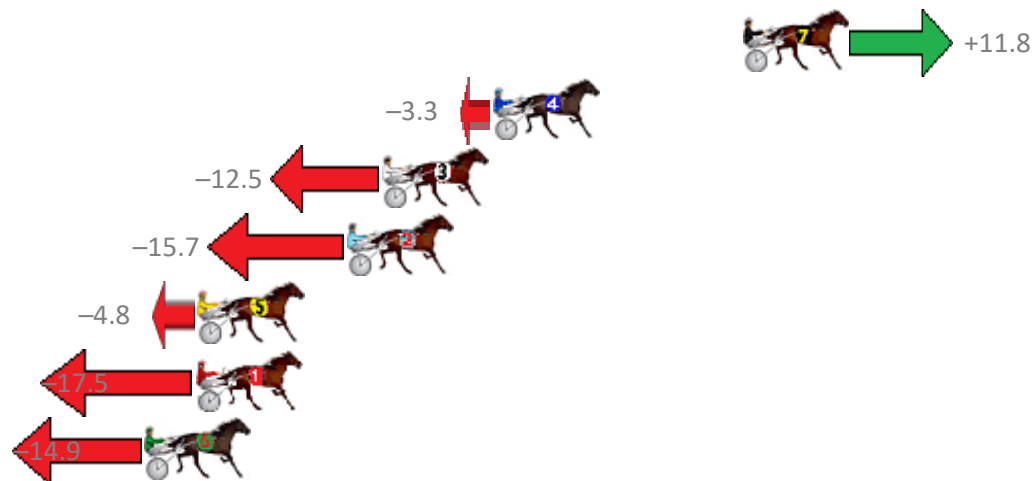

Albion Park Race 6 Distance 2138m

Friday, 9 August 2019

Gross Time: 2:34.30 MileRate: 1:56.20 LeadTime: 36.20s First Qtr: 30.90s Second Qtr: 28.70s Third Qtr: 29.10s Fourth Qtr: 29.40s

NoHorse	Plc	Margin	Time	800Time (W)	400 Time (W)
7 OFFTHETOPOFMYHEAD	1	0.0m	2:34.30	57.64s (1)	28.74s (2)
4 THE GOLDEN CROSS	2	9.9m	2:35.03	58.74s (1)	29.80s (1)
3 BRADS LUCK	3	14.3m	2:35.35	59.41s (1)	30.45s (1)
2 EARL JUJON	4	15.7m	2:35.45	59.65s (0)	30.42s (0)
5 CELTIC CRUZA	5	21.6m	2:35.89	58.85s (1)	29.72s (1)
1 EULO FLYER	6	21.7m	2:35.89	59.78s (0)	30.51s (0)
6 RIVERLEIGH ROCKET	7	23.7m	2:36.04	59.59s (0)	30.22s (0)

Finish Position and metres gained from 800m

Sectionals
Powered by

PJ Harness Analyser
Master harness racing with the power of sectionals
Owners, Trainers and Punters - Check out what's new at www.pjdata.com.au

The Racing Queensland Board (trading as Racing Queensland) and provider are not responsible for the completeness or accuracy of any of the information contained herein, and makes no representations about its suitability for any purpose.