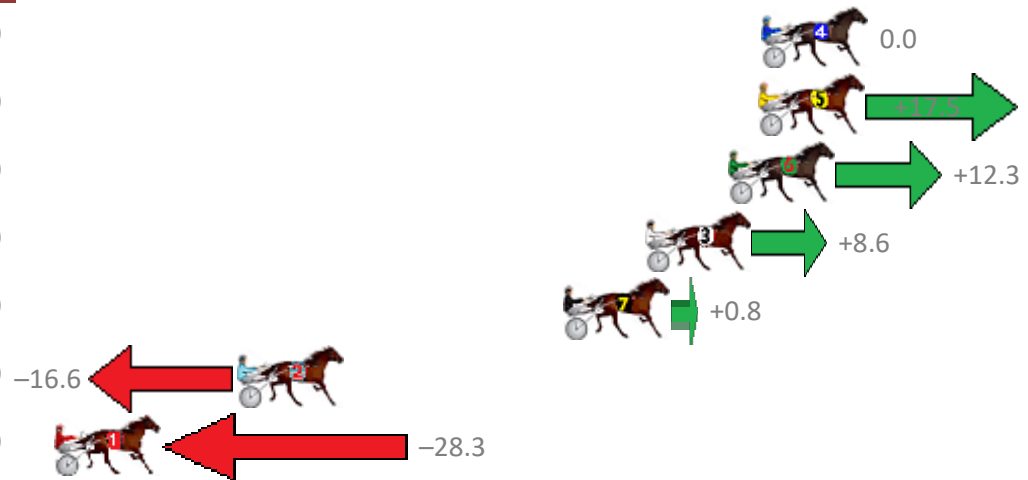

Albion Park Race 4 Distance 2138m

Friday, 9 August 2019

Gross Time: 2:34.60 MileRate: 1:56.40 LeadTime: 37.40s First Qtr: 31.00s Second Qtr: 29.80s Third Qtr: 28.30s Fourth Qtr: 28.10s

NoHorse	Plc	Margin	Time	800Time (W)	400 Time (W)
4 CASINO TOMMY	1	0.0m	2:34.60	56.40s (0)	28.10s (0)
5 OUR MELS DREAM	2	0.1m	2:34.61	55.17s (0)	27.39s (1)
6 WATTLEBANK FLYER	3	1.3m	2:34.69	55.53s (1)	27.81s (1)
3 RORY MACH	4	4.6m	2:34.92	55.79s (0)	27.40s (1)
7 ONE WISE MAN	5	7.8m	2:35.15	56.34s (1)	28.61s (1)
2 KARLOO MAC	6	20.8m	2:36.06	57.57s (0)	28.75s (0)
1 WILLBE DOC	7	36.9m	2:37.19	58.40s (0)	29.51s (0)

Finish Position and metres gained from 800m

Sectionals
Powered by

PJ Harness Analyser
Master harness racing with the power of sectionals
Owners, Trainers and Punters - Check out what's new at www.pjdata.com.au

The Racing Queensland Board (trading as Racing Queensland) and provider are not responsible for the completeness or accuracy of any of the information contained herein, and makes no representations about its suitability for any purpose.