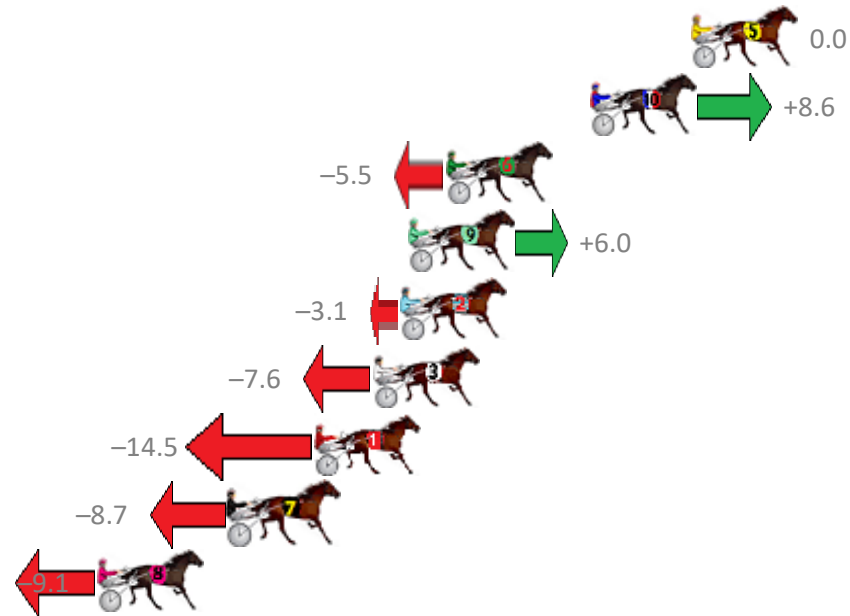

Redcliffe Race 9 Distance 1780m

Thursday, 1 August 2019

Gross Time: 2:09.60 MileRate: 1:57.10 LeadTime: 11.20s First Qtr: 28.90s Second Qtr: 30.70s Third Qtr: 29.60s Fourth Qtr: 29.20s

NoHorse	Plc	Margin	Time	800Time (W)	400 Time (W)
5 RUTHLESS ARMBRO	1	0.0m	2:09.60	58.80s (1)	29.20s (1)
10 THUNDER MAC	2	4.0m	2:09.89	58.17s (1)	28.75s (2)
6 FEEL THE REIGN	3	9.7m	2:10.31	59.20s (1)	29.53s (1)
9 CONDAFEW	4	11.2m	2:10.42	58.36s (1)	28.84s (1)
2 RIVERLEIGH WILLIAM	5	11.5m	2:10.44	59.03s (1)	29.34s (1)
3 SPRINGFIELD SPIRIT	6	12.6m	2:10.52	59.36s (0)	29.65s (0)
1 BURNING AMBITION	7	14.9m	2:10.69	59.87s (0)	30.11s (0)
7 TROUBLESOME DAVE	8	18.3m	2:10.94	59.44s (0)	29.65s (0)
8 GREGS LEGACY	9	23.5m	2:11.32	59.47s (0)	29.67s (0)

Finish Position and metres gained from 800m

Sectionals
Powered by

PJ Harness Analyser
Master harness racing with the power of sectionals
Owners, Trainers and Punters - Check out what's new at www.pjdata.com.au

The Racing Queensland Board (trading as Racing Queensland) and provider are not responsible for the completeness or accuracy of any of the information contained herein, and makes no representations about its suitability for any purpose.