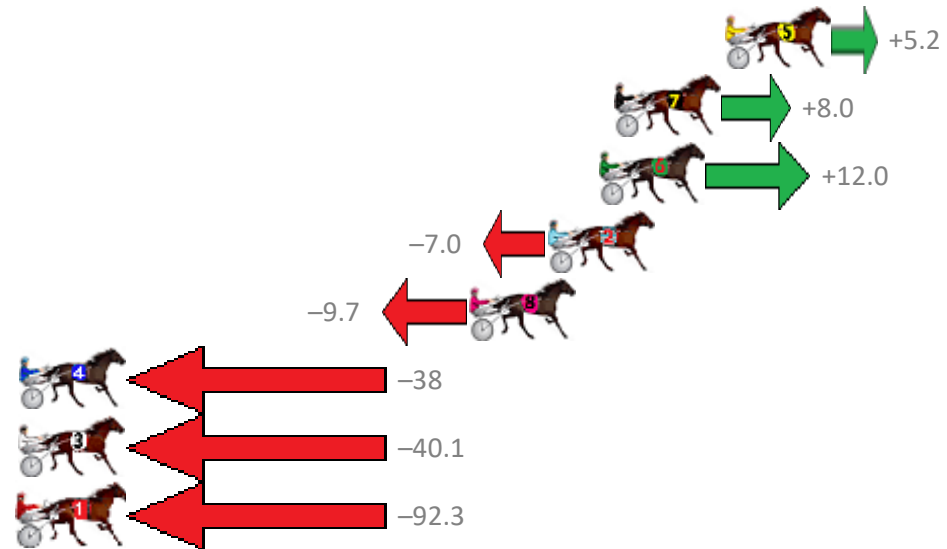

Redcliffe Race 2 Distance 1780m

Thursday, 1 August 2019

Gross Time: 2:11.30 MileRate: 1:58.70 LeadTime: 11.60s First Qtr: 30.50s Second Qtr: 30.80s Third Qtr: 28.90s Fourth Qtr: 29.50s

NoHorse	Plc	Margin	Time	800Time (W)	400 Time (W)
5 LORD DIGBY	1	0.0m	2:11.30	58.02s (1)	29.06s (0)
7 LOVELAINE	2	4.4m	2:11.62	57.82s (0)	28.39s (1)
6 VANTORI HANOVER	3	5.0m	2:11.67	57.52s (1)	28.76s (1)
2 SIR JUJON	4	7.0m	2:11.82	58.91s (0)	29.93s (0)
8 MY ULTIMATE BONDI	5	10.1m	2:12.04	59.11s (1)	30.24s (1)
4 DUSTY PLAINS	6	49.4m	2:14.94	61.12s (1)	31.82s (0)
3 CORINDHAP CREEK	7	59.7m	2:15.70	61.33s (0)	31.29s (1)
1 SHESA PEARLA	8	100.3m	2:18.70	65.14s (0)	34.01s (0)

Finish Position and metres gained from 800m

Sectionals
Powered by

PJ Harness Analyser
Master harness racing with the power of sectionals
Owners, Trainers and Punters - Check out what's new at www.pjdata.com.au

The Racing Queensland Board (trading as Racing Queensland) and provider are not responsible for the completeness or accuracy of any of the information contained herein, and makes no representations about its suitability for any purpose.