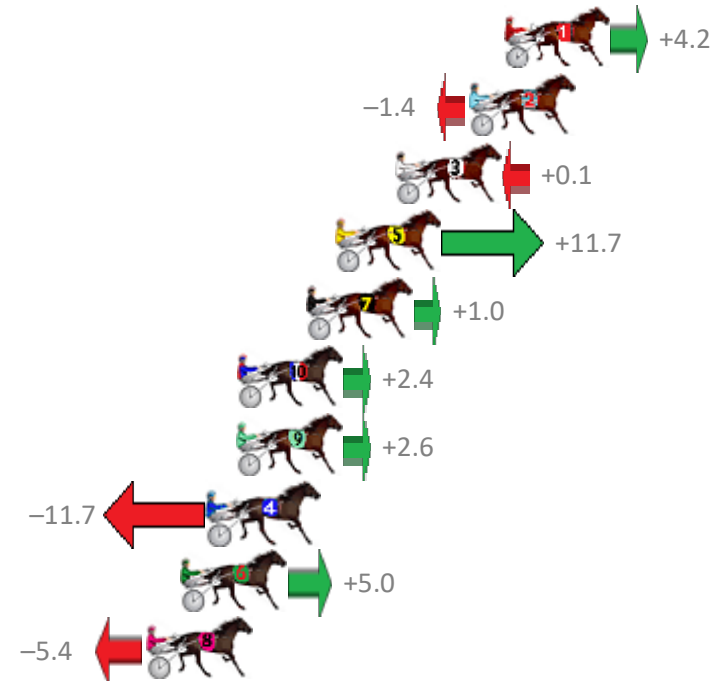

Redcliffe Race 6 Distance 2040m

Thursday, 1 August 2019

Gross Time: 2:34.30 MileRate: 2:01.70 LeadTime: 31.70s First Qtr: 32.40s Second Qtr: 31.60s Third Qtr: 29.50s Fourth Qtr: 29.10s

No	Horse	Plc	Margin	Time	800Time (W)	400 Time (W)
1	ZED CODE	1	0.0m	2:34.30	58.29s (0)	28.77s (0)
2	RITCHIE BEE	2	1.4m	2:34.40	58.70s (0)	29.20s (0)
3	MATRON JUJON	3	4.3m	2:34.61	58.59s (1)	29.08s (2)
5	DONT CALL ME	4	6.7m	2:34.79	57.74s (1)	28.96s (2)
7	GUTS	5	7.8m	2:34.87	58.53s (0)	29.03s (0)
10	GEST AS SMART	6	10.6m	2:35.07	58.42s (0)	28.93s (0)
9	EULO FLYER	7	10.6m	2:35.07	58.41s (1)	28.95s (2)
4	MALIBU DREAM	8	11.7m	2:35.15	59.46s (1)	29.78s (1)
6	PACIFIC COIN	9	12.8m	2:35.23	58.23s (0)	28.93s (1)
8	KOTARE KASAI	10	14.2m	2:35.33	59.00s (1)	29.42s (1)

Finish Position and metres gained from 800m

Sectionals
Powered by

PJ Harness Analyser
Master harness racing with the power of sectionals
Owners, Trainers and Punters - Check out what's new at www.pjdata.com.au

The Racing Queensland Board (trading as Racing Queensland) and provider are not responsible for the completeness or accuracy of any of the information contained herein, and makes no representations about its suitability for any purpose.