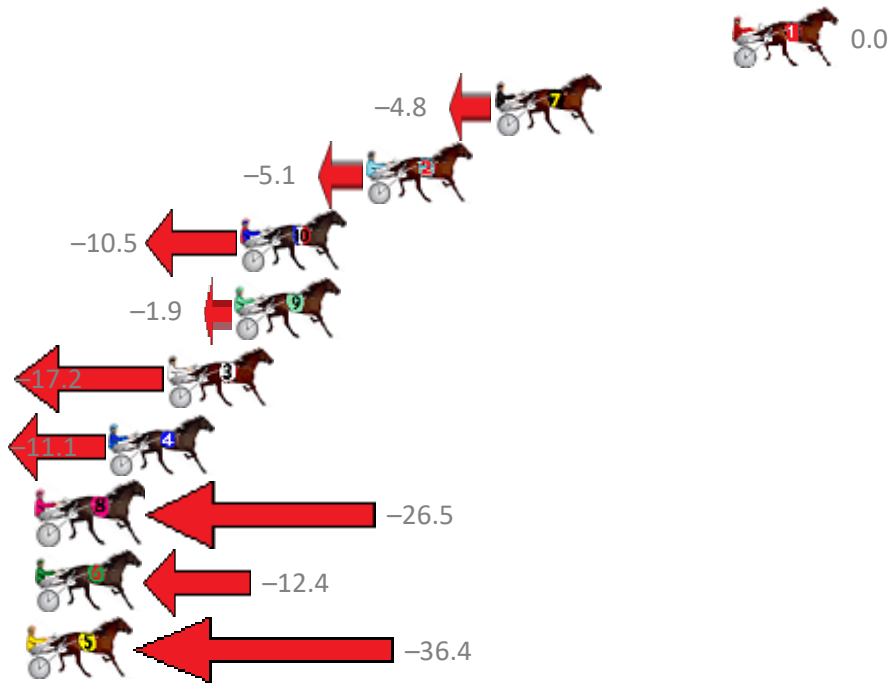

Redcliffe Race 3 Distance 1780m

Thursday, 1 August 2019

Gross Time: 2:12.40 MileRate: 1:59.70 LeadTime: 11.50s First Qtr: 30.90s Second Qtr: 31.10s Third Qtr: 29.90s Fourth Qtr: 29.00s

NoHorse	Plc	Margin	Time	800Time (W)	400 Time (W)
1 MANOFLISA	1	0.0m	2:12.40	58.90s (0)	29.00s (0)
7 ZORRO BROMAC	2	9.4m	2:13.08	59.25s (0)	29.32s (0)
2 HOLDINGNO CURRENCY	3	14.5m	2:13.45	59.28s (1)	28.82s (1)
10 OUR MASQUERADE	4	19.5m	2:13.81	59.67s (0)	29.65s (0)
9 ROWDYS ACE	5	19.7m	2:13.83	59.04s (1)	29.50s (2)
3 FUI FUI	6	22.4m	2:14.02	60.17s (1)	29.71s (1)
4 CHASIN DREAMZ	7	24.7m	2:14.19	59.72s (1)	30.23s (2)
8 CHEYENNE AUTUMN	8	27.5m	2:14.39	60.85s (1)	30.41s (1)
6 VALIANT GEM	9	27.6m	2:14.40	59.81s (0)	29.68s (2)
5 ITS YOU NOT ME	10	60.0m	2:16.75	61.58s (1)	31.12s (0)

Finish Position and metres gained from 800m

Sectionals
Powered by

PJ Harness Analyser
Master harness racing with the power of sectionals
Owners, Trainers and Punters - Check out what's new at www.pjdata.com.au

The Racing Queensland Board (trading as Racing Queensland) and provider are not responsible for the completeness or accuracy of any of the information contained herein, and makes no representations about its suitability for any purpose.