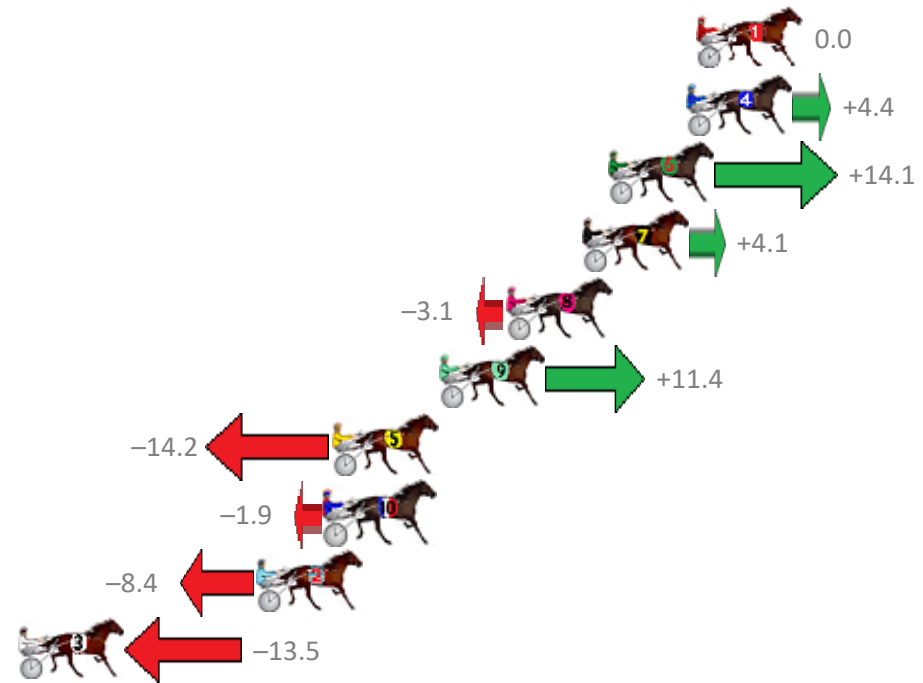

Redcliffe Race 7 Distance 1780m

Thursday, 1 August 2019

Gross Time: 2:10.90 MileRate: 1:58.30 LeadTime: 11.30s First Qtr: 28.70s Second Qtr: 31.20s Third Qtr: 29.80s Fourth Qtr: 29.90s

NoHorse	Plc	Margin	Time	800Time (W)	400 Time (W)
1 TANYAS PAST	1	0.0m	2:10.90	59.70s (0)	29.90s (0)
4 MISTER HART	2	0.4m	2:10.93	59.37s (1)	29.51s (1)
6 ELMAUR JOY	3	3.5m	2:11.16	58.65s (2)	30.07s (2)
7 BARA CHARLOTTE	4	4.5m	2:11.24	59.39s (0)	29.53s (0)
8 JUSTATIC	5	7.5m	2:11.46	59.93s (0)	30.09s (0)
9 PROJECTILE	6	10.2m	2:11.66	58.85s (2)	29.89s (2)
5 HEAVENS HURRICANE	7	14.4m	2:11.98	60.76s (1)	30.89s (1)
10 IMA ROCKNROLL DIVA	8	14.7m	2:12.00	59.84s (0)	29.95s (0)
2 ANNAS BEST	9	17.4m	2:12.20	60.33s (1)	30.41s (1)
3 SWAFFHAM WATER	10	26.9m	2:12.91	60.71s (1)	30.71s (1)

Finish Position and metres gained from 800m

Sectionals
Powered by

PJ Harness Analyser
Master harness racing with the power of sectionals
Owners, Trainers and Punters - Check out what's new at www.pjdata.com.au

The Racing Queensland Board (trading as Racing Queensland) and provider are not responsible for the completeness or accuracy of any of the information contained herein, and makes no representations about its suitability for any purpose.