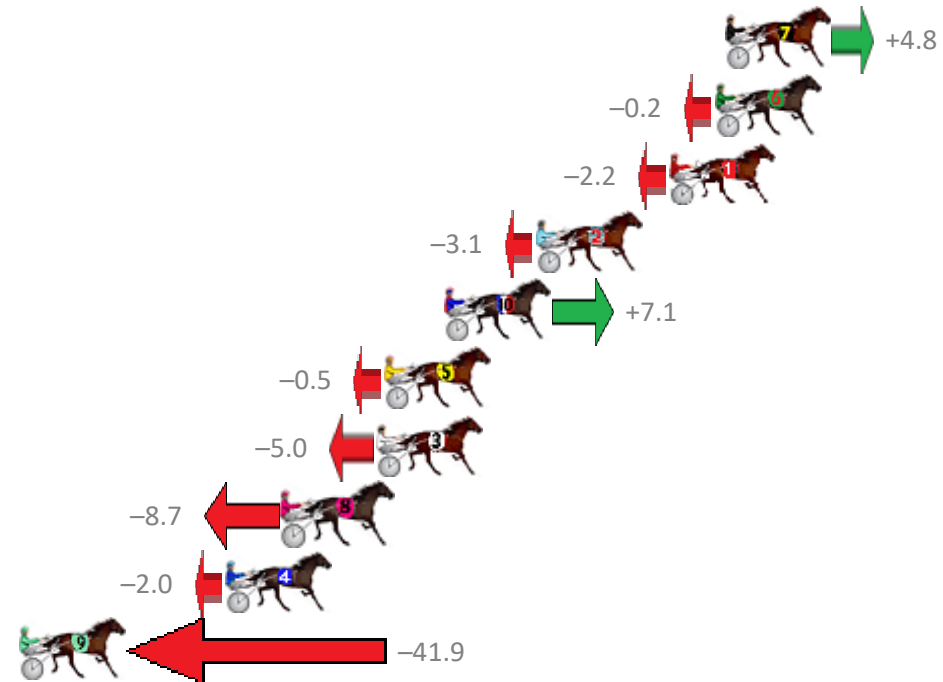

Redcliffe Race 8 Distance 1780m

Thursday, 1 August 2019

Gross Time: 2:10.10 MileRate: 1:57.60 LeadTime: 11.80s First Qtr: 30.90s Second Qtr: 29.70s Third Qtr: 28.40s Fourth Qtr: 29.30s

NoHorse	Plc	Margin	Time	800Time (W)	400 Time (W)
7 AINTNOBETTOR	1	0.0m	2:10.10	57.35s (0)	28.96s (0)
6 RANDOM TASK	2	0.4m	2:10.13	57.71s (1)	29.15s (1)
1 HAPPY FEELINGS	3	2.2m	2:10.26	57.86s (0)	29.46s (0)
2 TOPNOTCH MACH	4	7.5m	2:10.65	57.92s (1)	29.31s (1)
10 LURAH	5	11.1m	2:10.91	57.19s (1)	28.87s (2)
5 ELMS CREEK	6	13.5m	2:11.09	57.74s (0)	29.01s (0)
3 MISSINMEMATE	7	13.8m	2:11.11	58.06s (1)	29.40s (2)
8 HOT DOGMA	8	17.5m	2:11.38	58.33s (0)	29.63s (0)
4 BACK PAGE NEWS	9	19.8m	2:11.55	57.84s (0)	29.12s (0)
9 MATT BELFORD	10	55.9m	2:14.19	60.72s (1)	32.02s (1)

Finish Position and metres gained from 800m

Sectionals
Powered by

PJ Harness Analyser
Master harness racing with the power of sectionals
Owners, Trainers and Punters - Check out what's new at www.pjdata.com.au

The Racing Queensland Board (trading as Racing Queensland) and provider are not responsible for the completeness or accuracy of any of the information contained herein, and makes no representations about its suitability for any purpose.