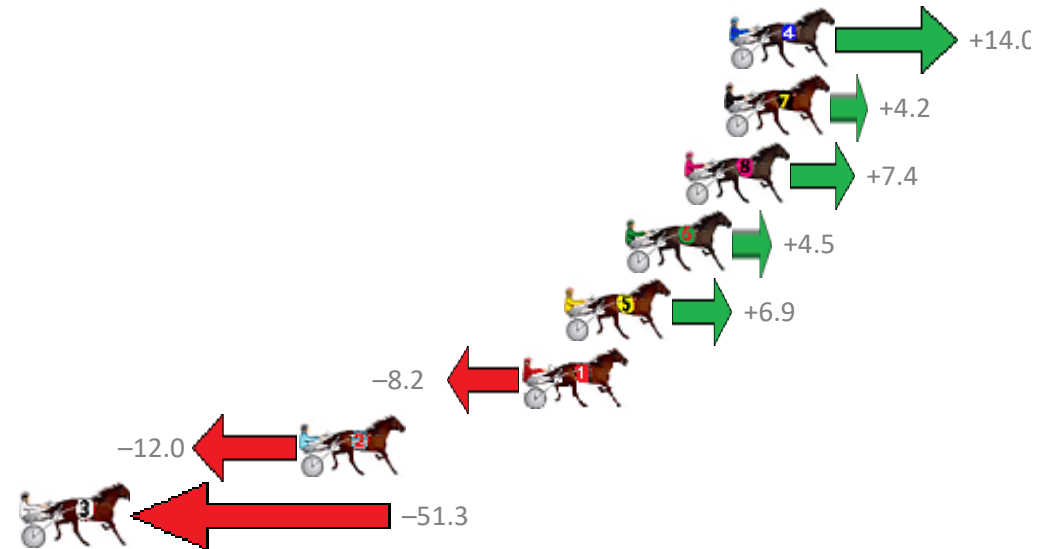

Redcliffe Race 5 Distance 2040m

Thursday, 1 August 2019

Gross Time: 2:30.20 MileRate: 1:58.50 LeadTime: 30.80s First Qtr: 30.60s Second Qtr: 29.90s Third Qtr: 29.70s Fourth Qtr: 29.20s

NoHorse	Plc	Margin	Time	800Time (W)	400 Time (W)
4 SWEET AS CANDY	1	0.0m	2:30.20	57.87s (1)	28.66s (2)
7 UNASSUMING CHAMP	2	0.2m	2:30.21	58.59s (0)	28.91s (0)
8 LETS CUT LOOSE	3	1.8m	2:30.33	58.36s (1)	29.11s (2)
6 LOCHINVER	4	4.1m	2:30.50	58.57s (0)	28.89s (0)
5 KARLOO MAC	5	6.5m	2:30.67	58.39s (0)	28.68s (0)
1 LONG TERM FELLA	6	8.2m	2:30.80	59.50s (0)	29.80s (0)
2 THE HARLEM HAMMER	7	17.0m	2:31.44	59.78s (1)	29.81s (1)
3 JUMPING JOLT	8	51.9m	2:33.99	62.68s (1)	32.67s (1)

Finish Position and metres gained from 800m

Sectionals
Powered by

PJ Harness Analyser
Master harness racing with the power of sectionals
Owners, Trainers and Punters - Check out what's new at www.pjdata.com.au

The Racing Queensland Board (trading as Racing Queensland) and provider are not responsible for the completeness or accuracy of any of the information contained herein, and makes no representations about its suitability for any purpose.