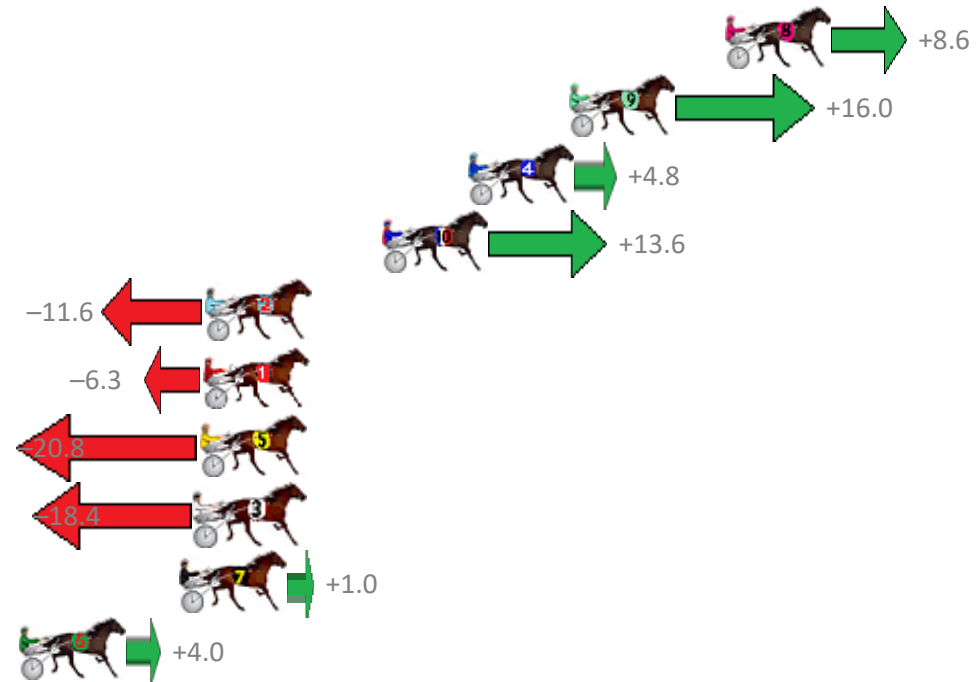

Redcliffe Race 4 Distance 1780m

Thursday, 1 August 2019

Gross Time: 2:12.10 MileRate: 1:59.40 LeadTime: 11.50s First Qtr: 30.20s Second Qtr: 31.60s Third Qtr: 29.40s Fourth Qtr: 29.40s

NoHorse	Plc	Margin	Time	800Time (W)	400 Time (W)
8 IMPETUOSO	1	0.0m	2:12.10	58.17s (1)	29.21s (2)
9 GRIZZLY MONTANA	2	6.2m	2:12.56	57.62s (1)	28.96s (2)
4 GHOST GUM	3	10.2m	2:12.85	58.45s (1)	29.58s (1)
10 ALOT OF COST	4	13.6m	2:13.10	57.80s (1)	29.16s (2)
2 MEANT TO BE ME	5	20.6m	2:13.61	59.65s (0)	30.55s (0)
1 SNAKES N LADDERS	6	20.7m	2:13.62	59.26s (0)	30.23s (0)
5 REDDY FIRE	7	20.8m	2:13.63	60.33s (1)	30.93s (1)
3 FLASHING GOOD TIME	8	21.0m	2:13.64	60.15s (0)	30.88s (0)
7 NICSTAR	9	21.6m	2:13.69	58.73s (0)	29.96s (0)
6 TELL THE FUTURE	10	31.2m	2:14.39	58.51s (1)	30.15s (1)

Finish Position and metres gained from 800m

Sectionals
Powered by

PJ Harness Analyser
Master harness racing with the power of sectionals
Owners, Trainers and Punters - Check out what's new at www.pjdata.com.au

The Racing Queensland Board (trading as Racing Queensland) and provider are not responsible for the completeness or accuracy of any of the information contained herein, and makes no representations about its suitability for any purpose.