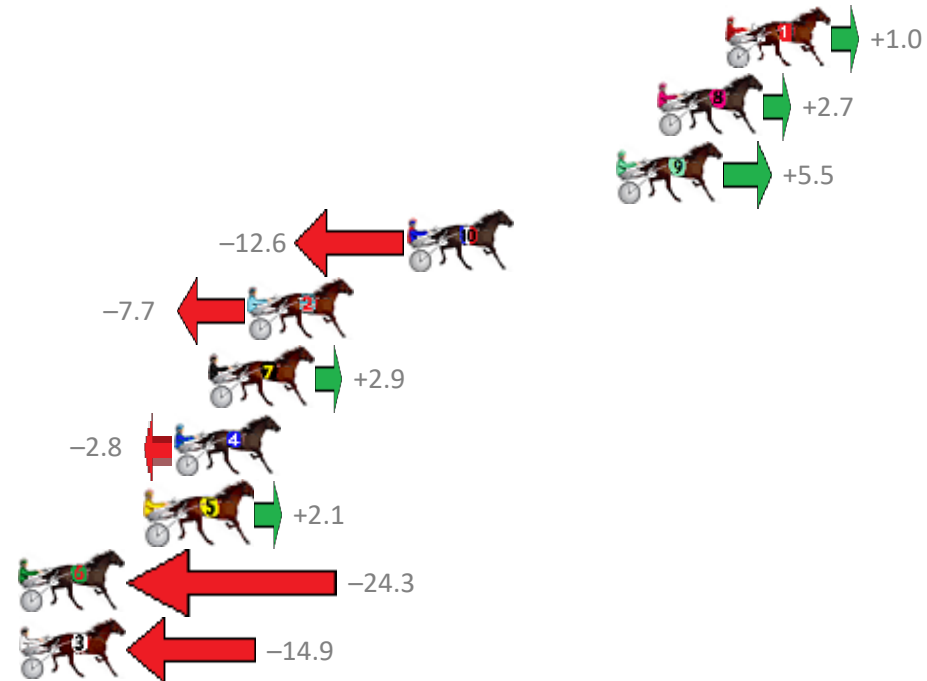

Finish Position and metres gained from 800m

Sectionals  
Powered by

**PJ Harness Analyser**  
Master harness racing with the power of sectionals  
Owners, Trainers and Punters - Check out what's new at [www.pjdata.com.au](http://www.pjdata.com.au)