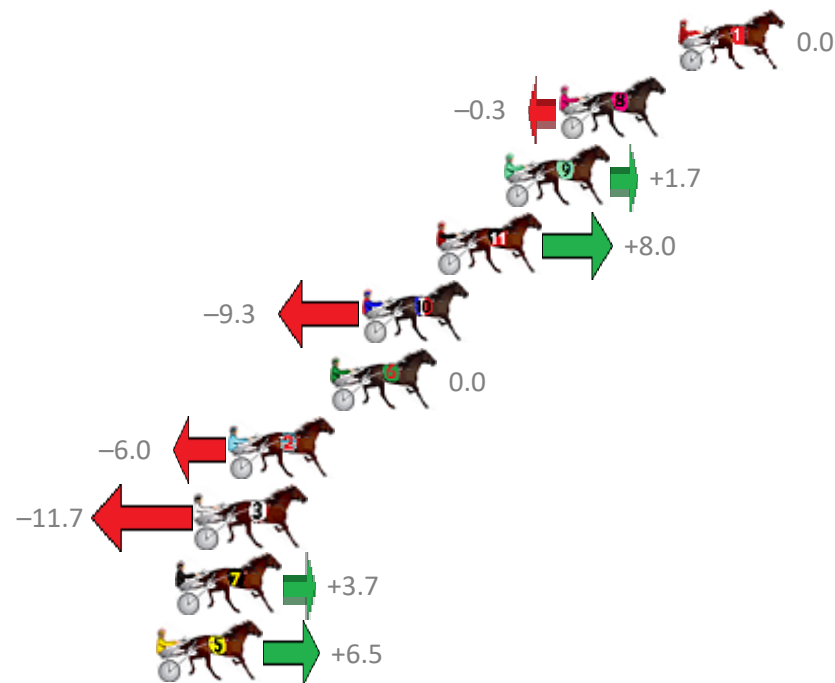

Albion Park Race 8 Distance 1660m

Tuesday, 23 July 2019

Gross Time: 1:58.90 MileRate: 1:55.20 LeadTime: 3.50s First Qtr: 28.40s Second Qtr: 30.20s Third Qtr: 28.40s Fourth Qtr: 28.40s

NoHorse	Plc	Margin	Time	800Time (W)	400 Time (W)
1 DATALDO	1	0.0m	1:58.90	56.80s (0)	28.40s (0)
8 ROLLONX	2	4.7m	1:59.23	56.82s (0)	28.36s (0)
9 BROKEN ARK	3	6.9m	1:59.39	56.68s (0)	28.22s (0)
11 KYRONTA	4	9.6m	1:59.58	56.23s (1)	28.09s (1)
10 OUR BALOU	5	12.5m	1:59.79	57.46s (1)	29.20s (1)
6 SHADYS DELIGHT	6	13.8m	1:59.88	56.80s (0)	28.40s (0)
2 MISTER COLE	7	17.8m	2:00.16	57.23s (1)	28.97s (1)
3 BONNIES CAM	8	19.1m	2:00.26	57.63s (1)	29.37s (1)
7 ROCKS OR DIAMONDS	9	19.9m	2:00.31	56.54s (1)	28.56s (2)
5 SIR JUJON	10	20.7m	2:00.37	56.34s (2)	28.51s (1)

Finish Position and metres gained from 800m

Sectionals
Powered by

PJ Harness Analyser
Master harness racing with the power of sectionals
Owners, Trainers and Punters - Check out what's new at www.pjdata.com.au

The Racing Queensland Board (trading as Racing Queensland) and provider are not responsible for the completeness or accuracy of any of the information contained herein, and makes no representations about its suitability for any purpose.