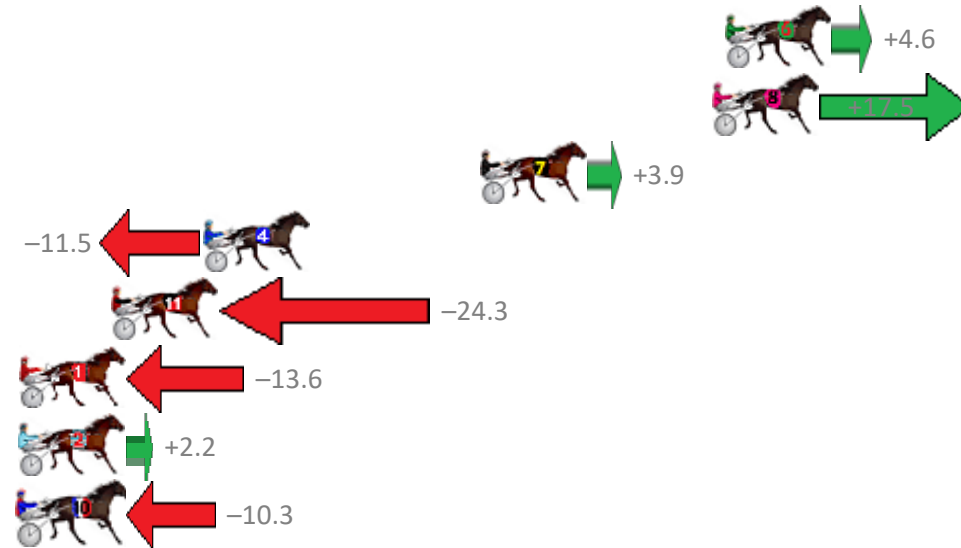

Albion Park Race 5 Distance 1660m

Tuesday, 23 July 2019

Gross Time: 2:01.20 MileRate: 1:57.50 LeadTime: 3.40s First Qtr: 27.50s Second Qtr: 30.30s Third Qtr: 29.90s Fourth Qtr: 30.10s

NoHorse	Plc	Margin	Time	800Time (W)	400 Time (W)
6 TRUE STEPPER	1	0.0m	2:01.20	59.65s (0)	29.75s (0)
8 CHEESANDKISSES	2	0.5m	2:01.24	58.69s (1)	29.61s (1)
7 MISS LILY MAY	3	9.7m	2:01.93	59.71s (1)	30.69s (1)
4 BRONSKI MACARENA	4	20.7m	2:02.76	60.86s (0)	31.00s (0)
11 BETTERTHANDIAMOND	5	24.3m	2:03.03	61.82s (0)	31.93s (0)
1 FAIREACHDAINN	6	30.4m	2:03.49	61.02s (0)	31.11s (0)
2 FAVOURITEHIGHLIGHT	7	32.8m	2:03.67	59.83s (0)	29.56s (0)
10 IMA BEACH BABE	8	40.3m	2:04.23	60.77s (0)	30.50s (0)

Finish Position and metres gained from 800m

Sectionals
Powered by

PJ Harness Analyser
Master harness racing with the power of sectionals
Owners, Trainers and Punters - Check out what's new at www.pjdata.com.au

The Racing Queensland Board (trading as Racing Queensland) and provider are not responsible for the completeness or accuracy of any of the information contained herein, and makes no representations about its suitability for any purpose.