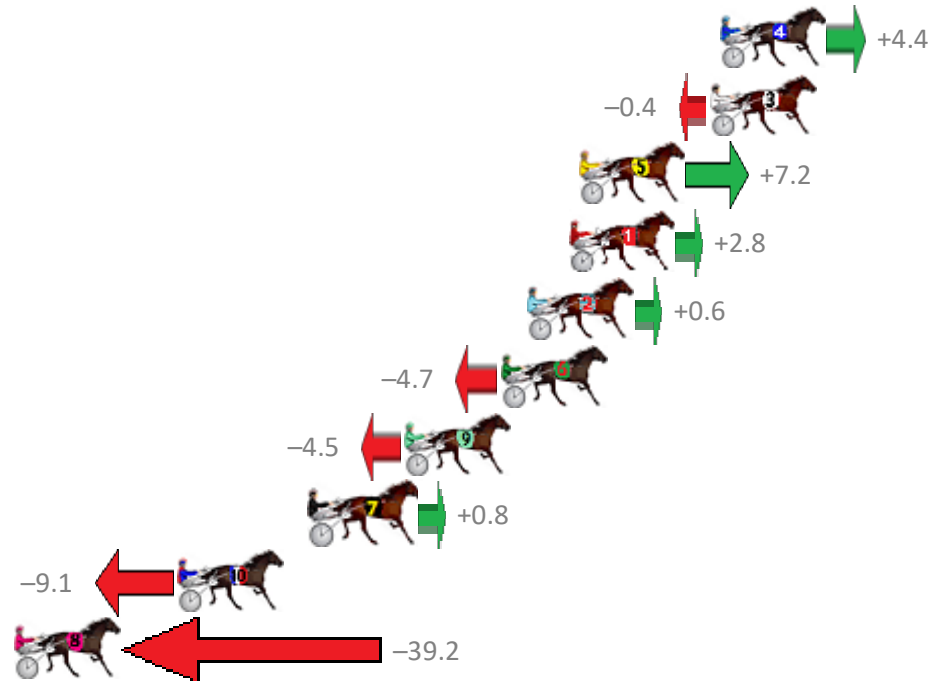

Albion Park Race 6 Distance 2138m

Tuesday, 23 July 2019

Gross Time: 2:34.00 MileRate: 1:55.90 LeadTime: 37.30s First Qtr: 30.10s Second Qtr: 30.80s Third Qtr: 28.10s Fourth Qtr: 27.70s

NoHorse	Plc	Margin	Time	800Time (W)	400 Time (W)
4 FIRE AND ICE	1	0.0m	2:34.00	55.49s (0)	27.35s (0)
3 MELANNA BEACH	2	0.4m	2:34.03	55.83s (0)	27.73s (0)
5 HAVANA MOON	3	5.6m	2:34.39	55.30s (1)	27.06s (1)
1 DAPPER	4	6.0m	2:34.42	55.60s (0)	27.51s (0)
2 GUNRNEEDABIGRBOAT	5	7.6m	2:34.53	55.76s (1)	27.55s (1)
6 BELLA BALL TERROR	6	8.7m	2:34.60	56.13s (1)	27.96s (1)
9 TOMMY UNDER FIRE	7	12.5m	2:34.87	56.11s (2)	28.15s (2)
7 COBBLER LANE	8	16.2m	2:35.12	55.74s (2)	27.73s (2)
10 CAPTAIN COSMONAUT	9	21.5m	2:35.49	56.43s (2)	28.44s (2)
8 SHOWEM SIMON	10	52.4m	2:37.63	58.53s (0)	30.01s (0)

Finish Position and metres gained from 800m

Sectionals
Powered by

PJ Harness Analyser
Master harness racing with the power of sectionals
Owners, Trainers and Punters - Check out what's new at www.pjdata.com.au

The Racing Queensland Board (trading as Racing Queensland) and provider are not responsible for the completeness or accuracy of any of the information contained herein, and makes no representations about its suitability for any purpose.