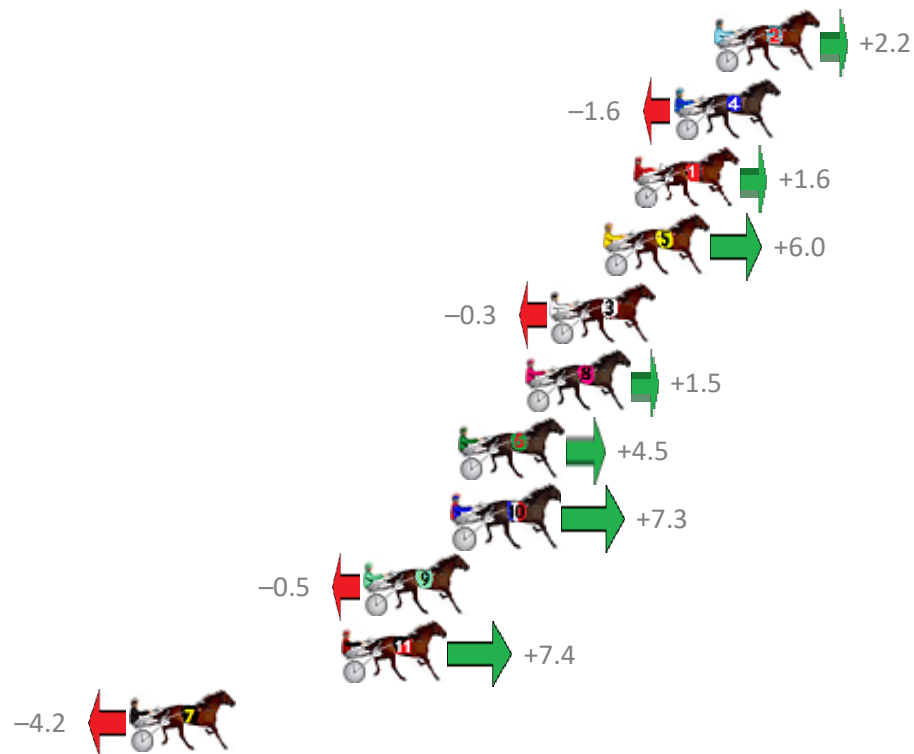

Albion Park Race 7 Distance 2138m

Tuesday, 23 July 2019

Gross Time: 2:33.40 MileRate: 1:55.50 LeadTime: 36.70s First Qtr: 29.90s Second Qtr: 30.50s Third Qtr: 28.70s Fourth Qtr: 27.60s

NoHorse	Plc	Margin	Time	800Time (W)	400 Time (W)
2 SECRETAGENT TYCOON	1	0.0m	2:33.40	56.15s (1)	27.54s (1)
4 KEY LARGO	2	1.6m	2:33.51	56.41s (0)	27.71s (0)
1 OUR UNCLE ALAN	3	3.2m	2:33.62	56.19s (0)	27.53s (0)
5 THATS HOW WEROLL	4	4.4m	2:33.70	55.88s (1)	27.27s (1)
3 LANCELOT BROMAC	5	6.5m	2:33.85	56.32s (1)	27.70s (1)
8 HAPPY FEELINGS	6	7.5m	2:33.92	56.19s (0)	27.52s (0)
6 IM WITH LEXY	7	10.1m	2:34.10	55.98s (1)	27.39s (1)
10 STITCHED UP	8	10.3m	2:34.11	55.79s (0)	27.12s (0)
9 IM NORMA JEAN	9	13.9m	2:34.36	56.34s (0)	27.66s (0)
11 IMA BLACK BEAUTY	10	14.8m	2:34.42	55.78s (0)	27.13s (1)
7 OLIVER WINKLE	11	23.2m	2:35.00	56.60s (1)	27.99s (2)

Finish Position and metres gained from 800m

Sectionals
Powered by

PJ Harness Analyser
Master harness racing with the power of sectionals
Owners, Trainers and Punters - Check out what's new at www.pjdata.com.au

The Racing Queensland Board (trading as Racing Queensland) and provider are not responsible for the completeness or accuracy of any of the information contained herein, and makes no representations about its suitability for any purpose.