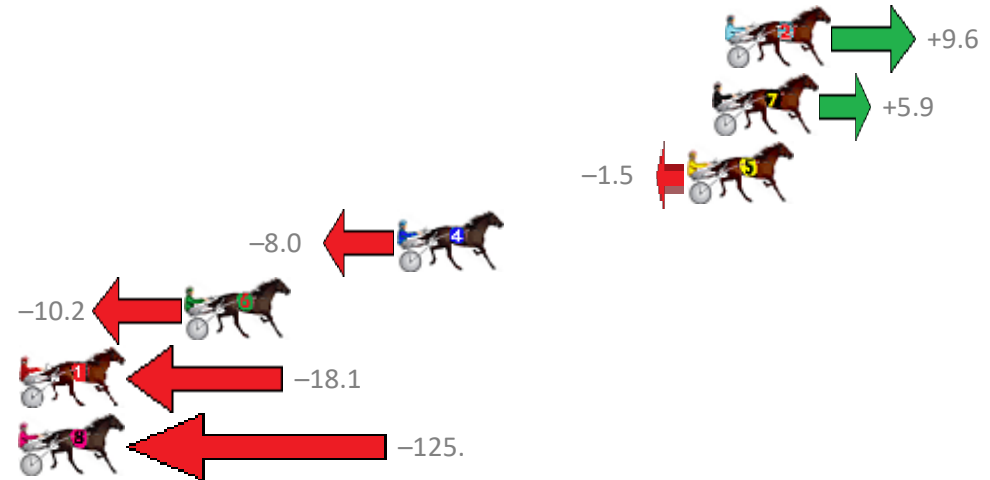

Albion Park Race 1 Distance 2647m

Tuesday, 23 July 2019

Gross Time: 3:21.80 MileRate: 2:02.70 LeadTime: 84.00s First Qtr: 30.20s Second Qtr: 29.80s Third Qtr: 28.20s Fourth Qtr: 29.60s

NoHorse	Plc	Margin	Time	800Time (W)	400 Time (W)
2 LANSBURY	1	0.0m	3:21.80	57.11s (0)	28.83s (1)
7 MATATOKI	2	0.5m	3:21.84	57.37s (1)	29.22s (1)
5 MISS INVASION	3	1.5m	3:21.91	57.91s (0)	29.71s (0)
4 JUSTABILIKEMUM	4	13.0m	3:22.76	58.38s (0)	30.09s (0)
6 SOUTHERN ALPS	5	21.4m	3:23.38	58.54s (1)	30.03s (1)
1 DAVEYS GIFT	6	32.3m	3:24.19	59.11s (0)	30.78s (0)
8 MISTER GUNSEN	7	225.7m	3:38.50	66.88s (0)	33.72s (0)

Finish Position and metres gained from 800m

Sectionals
Powered by

PJ Harness Analyser
Master harness racing with the power of sectionals
Owners, Trainers and Punters - Check out what's new at www.pjdata.com.au

The Racing Queensland Board (trading as Racing Queensland) and provider are not responsible for the completeness or accuracy of any of the information contained herein, and makes no representations about its suitability for any purpose.