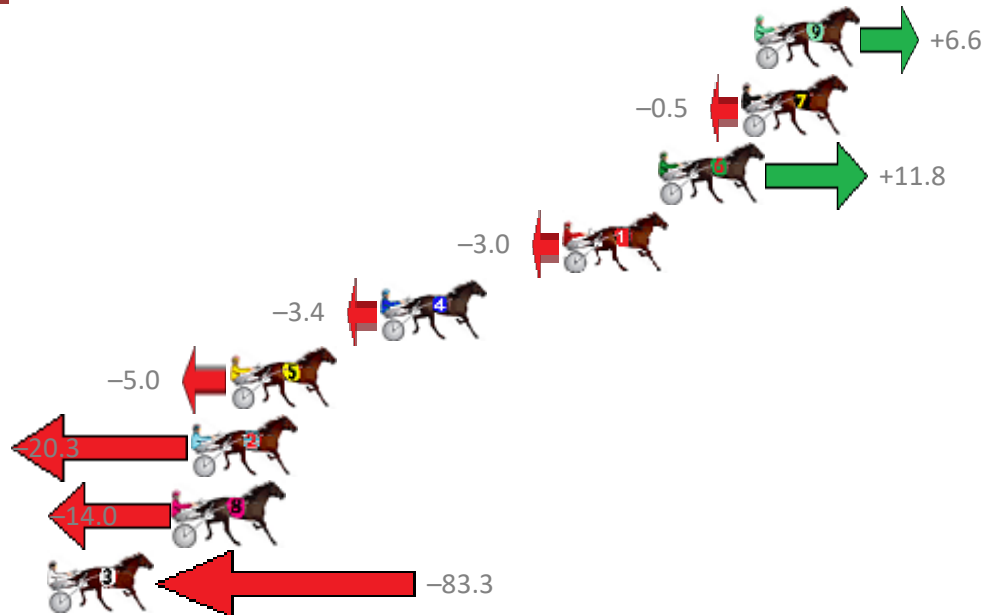

Albion Park Race 4 Distance 1660m

Tuesday, 23 July 2019

Gross Time: 1:58.30 MileRate: 1:54.70 LeadTime: 3.30s First Qtr: 27.60s Second Qtr: 30.20s Third Qtr: 29.00s Fourth Qtr: 28.20s

NoHorse	Plc	Margin	Time	800Time (W)	400 Time (W)
9 LITTLELIONELJAMES	1	0.0m	1:58.30	56.73s (1)	27.76s (2)
7 GINGER MICKY	2	0.5m	1:58.34	57.24s (0)	28.24s (0)
6 MISS BLUE GLORY	3	3.8m	1:58.57	56.36s (1)	27.37s (2)
1 KWASII	4	7.6m	1:58.84	57.41s (0)	28.44s (0)
4 ALLY ROGAN	5	14.8m	1:59.34	57.44s (1)	28.45s (2)
5 NO ESCAPE	6	20.8m	1:59.77	57.56s (0)	28.71s (0)
2 PERFECT FEELING	7	22.3m	1:59.87	58.65s (1)	29.53s (1)
8 MISS MIA	8	23.0m	1:59.92	58.20s (0)	29.22s (0)
3 OUR MASQUERADE	9	158.3m	2:09.46	63.16s (0)	31.61s (0)

Finish Position and metres gained from 800m

Sectionals
Powered by

PJ Harness Analyser
Master harness racing with the power of sectionals
Owners, Trainers and Punters - Check out what's new at www.pjdata.com.au

The Racing Queensland Board (trading as Racing Queensland) and provider are not responsible for the completeness or accuracy of any of the information contained herein, and makes no representations about its suitability for any purpose.