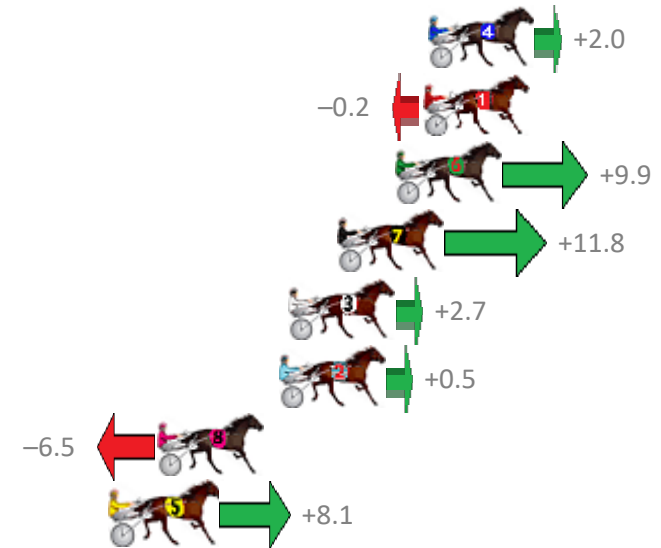

Albion Park Race 3 Distance 2138m

Tuesday, 23 July 2019

Gross Time: 2:36.90 MileRate: 1:58.10 LeadTime: 38.50s First Qtr: 30.90s Second Qtr: 31.10s Third Qtr: 28.60s Fourth Qtr: 27.80s

NoHorse	Plc	Margin	Time	800Time (W)	400 Time (W)
4 COMIGAL	1	0.0m	2:36.90	56.26s (1)	27.74s (1)
1 GOD SAKE	2	0.2m	2:36.91	56.41s (0)	27.81s (0)
6 SOMEMONDOSOMEW	3	1.3m	2:36.99	55.70s (1)	27.11s (1)
7 FIOKI	4	3.6m	2:37.15	55.57s (1)	26.98s (1)
3 CARLOAD	5	5.5m	2:37.28	56.21s (0)	27.58s (0)
2 COLONEL JOY	6	5.9m	2:37.31	56.36s (1)	27.77s (1)
8 THE NEXT STAR	7	10.7m	2:37.64	56.86s (0)	28.22s (0)
5 INVINCIBLE LOXTON	8	12.5m	2:37.77	55.83s (1)	27.47s (2)

Finish Position and metres gained from 800m

Sectionals
Powered by

PJ Harness Analyser
Master harness racing with the power of sectionals
Owners, Trainers and Punters - Check out what's new at www.pjdata.com.au

The Racing Queensland Board (trading as Racing Queensland) and provider are not responsible for the completeness or accuracy of any of the information contained herein, and makes no representations about its suitability for any purpose.