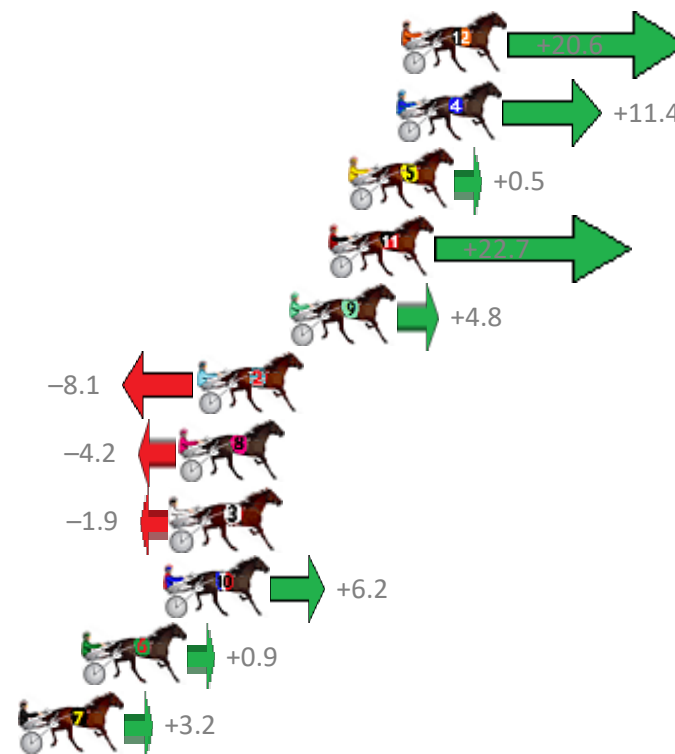

Albion Park Race 9 Distance 1660m

Tuesday, 23 July 2019

Gross Time: 2:00.50 MileRate: 1:56.80 LeadTime: 3.50s First Qtr: 28.60s Second Qtr: 31.50s Third Qtr: 28.90s Fourth Qtr: 28.00s

NoHorse	Plc	Margin	Time	800Time (W)	400 Time (W)
12 JUSTA DALE	1	0.0m	2:00.50	55.43s (1)	27.40s (2)
4 THE MONEY BALL	2	0.2m	2:00.51	56.09s (1)	27.76s (2)
5 AUNTY BESSY	3	2.1m	2:00.65	56.86s (1)	28.09s (1)
11 GINA MACH	4	2.9m	2:00.70	55.29s (1)	27.31s (2)
9 VICTREE MIKAYLA	5	4.4m	2:00.81	56.56s (0)	27.71s (0)
2 TORQUE FEELS GOOD	6	8.1m	2:01.07	57.48s (0)	28.57s (0)
8 HIGH ON MONTANA	7	8.8m	2:01.12	57.20s (0)	28.32s (0)
3 TASCOTT LADY	8	9.1m	2:01.14	57.04s (1)	28.22s (1)
10 ROWDYS ACE	9	9.4m	2:01.16	56.46s (1)	27.92s (1)
6 MONUMENTAL	10	12.7m	2:01.39	56.84s (0)	27.94s (0)
7 LOTS MORE GRINS	11	15.2m	2:01.56	56.67s (0)	28.00s (1)

Finish Position and metres gained from 800m

Sectionals
Powered by

PJ Harness Analyser
Master harness racing with the power of sectionals
Owners, Trainers and Punters - Check out what's new at www.pjdata.com.au

The Racing Queensland Board (trading as Racing Queensland) and provider are not responsible for the completeness or accuracy of any of the information contained herein, and makes no representations about its suitability for any purpose.