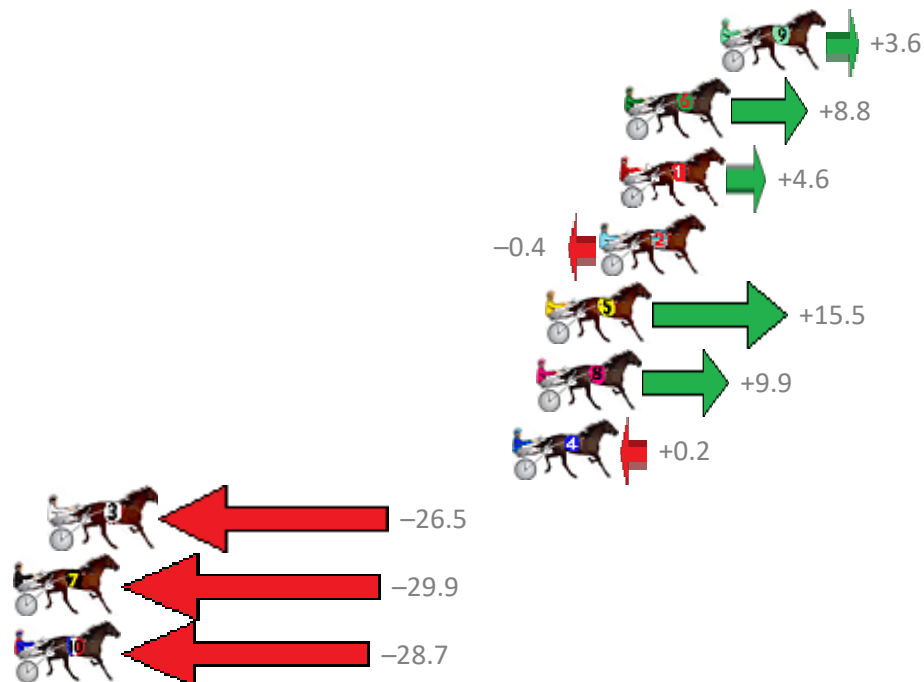

Albion Park Race 2 Distance 2138m

Tuesday, 23 July 2019

Gross Time: 2:42.60 MileRate: 2:01.20 LeadTime: 42.40s First Qtr: 30.70s Second Qtr: 30.90s Third Qtr: 29.10s Fourth Qtr: 29.50s

No	Horse	Plc	Margin	Time	800Time (W)	400 Time (W)
9	GARLAND GREENE	1	0.0m	2:42.60	58.34s (1)	29.43s (1)
6	MUSCULUS	2	3.8m	2:42.88	57.96s (1)	29.06s (2)
1	PRINCESS KATERINA	3	4.0m	2:42.90	58.26s (0)	29.28s (0)
2	EL SWAVO	4	4.8m	2:42.95	58.63s (0)	29.38s (1)
5	HEART OF CHANGE	5	6.9m	2:43.11	57.46s (1)	28.31s (0)
8	ALS LAW	6	7.3m	2:43.14	57.87s (1)	28.99s (2)
4	DAY TOURER	7	8.2m	2:43.20	58.59s (1)	29.29s (1)
3	BOURBONONTHEROCK	8	26.5m	2:44.55	60.54s (0)	31.45s (0)
7	WHATABOYZ	9	74.9m	2:48.12	60.79s (0)	30.97s (0)
10	IM THE COMMANDO	10	83.7m	2:48.77	60.70s (0)	30.88s (0)

Finish Position and metres gained from 800m

Sectionals
Powered by

PJ Harness Analyser
Master harness racing with the power of sectionals
Owners, Trainers and Punters - Check out what's new at www.pjdata.com.au

The Racing Queensland Board (trading as Racing Queensland) and provider are not responsible for the completeness or accuracy of any of the information contained herein, and makes no representations about its suitability for any purpose.