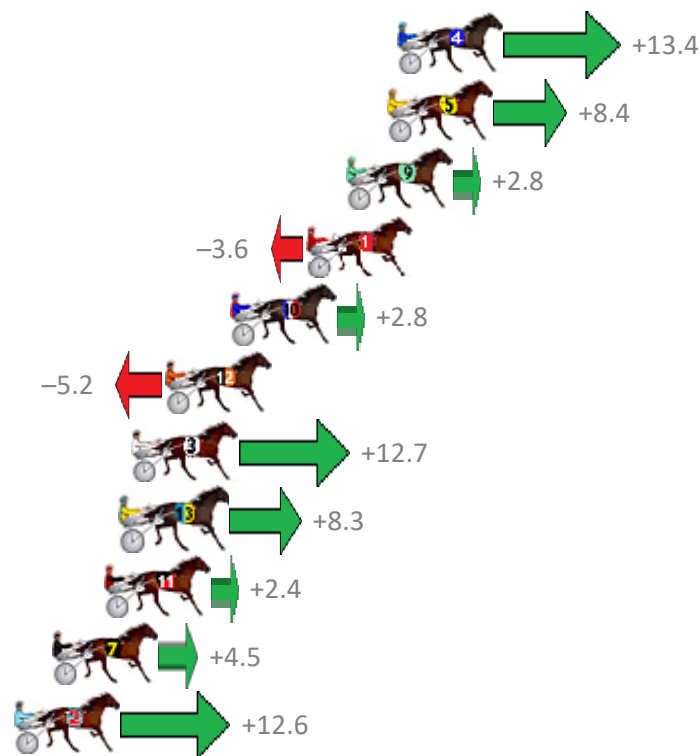

Albion Park Race 4 Distance 2138m

Saturday, 20 July 2019

Gross Time: 2:32.20 MileRate: 1:54.50 LeadTime: 37.30s First Qtr: 30.90s Second Qtr: 28.40s Third Qtr: 28.30s Fourth Qtr: 27.30s

NoHorse	Plc	Margin	Time	800Time (W)	400 Time (W)
4 BILL HALEY	1	0.0m	2:32.20	54.67s (1)	26.32s (1)
5 FAME ASSURED	2	0.4m	2:32.23	55.02s (1)	26.67s (1)
9 ROYAL LINCOLN	3	2.0m	2:32.34	55.41s (0)	27.03s (0)
1 PRESTONPANS	4	3.6m	2:32.45	55.85s (0)	27.55s (0)
10 CARDLESFROMHEAVEN	5	6.6m	2:32.65	55.41s (0)	27.01s (0)
12 CULLENBURN	6	9.2m	2:32.83	55.96s (1)	27.61s (1)
3 TENNYSON BROMAC	7	10.5m	2:32.92	54.72s (1)	27.07s (2)
13 AQUA MISS	8	10.9m	2:32.94	55.02s (0)	26.65s (0)
11 LINCOLN ROAD	9	11.6m	2:32.99	55.43s (0)	27.03s (0)
7 PACIFIC DRUMS	10	13.7m	2:33.14	55.29s (1)	26.92s (1)
2 SOMWHEREOVARAINB	11	15.2m	2:33.24	54.72s (1)	27.05s (2)

Finish Position and metres gained from 800m

Sectionals
Powered by

PJ Harness Analyser
Master harness racing with the power of sectionals
Owners, Trainers and Punters - Check out what's new at www.pjdata.com.au

The Racing Queensland Board (trading as Racing Queensland) and provider are not responsible for the completeness or accuracy of any of the information contained herein, and makes no representations about its suitability for any purpose.