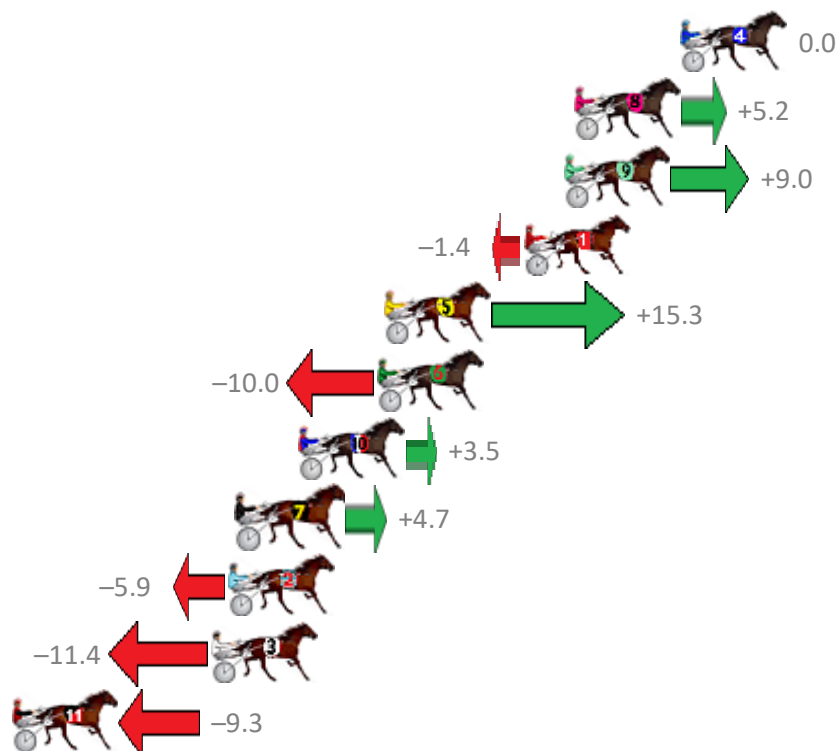

Albion Park Race 10 Distance 2138m

Saturday, 20 July 2019

Gross Time: 2:32.80 MileRate: 1:55.00 LeadTime: 37.30s First Qtr: 29.60s Second Qtr: 29.30s Third Qtr: 28.20s Fourth Qtr: 28.40s

NoHorse	Plc	Margin	Time	800Time (W)	400 Time (W)
4 SECRET JACK	1	0.0m	2:32.80	56.60s (0)	28.40s (0)
8 EFFRONTE	2	4.2m	2:33.10	56.23s (0)	27.97s (0)
9 OUR MILLWOOD MAIZI	3	4.6m	2:33.13	55.96s (0)	27.68s (0)
1 BODHI TREE	4	6.2m	2:33.24	56.70s (0)	28.49s (0)
5 BEE GEES BANDIT	5	11.7m	2:33.63	55.52s (1)	27.82s (3)
6 MARETTI	6	12.0m	2:33.65	57.31s (1)	29.04s (1)
10 ROCKNROLL EMMA	7	15.1m	2:33.87	56.35s (0)	28.18s (1)
7 BATTLE BORN	8	17.5m	2:34.04	56.27s (1)	28.48s (2)
2 COLONEL JOY	9	17.9m	2:34.07	57.02s (1)	28.89s (2)
3 TOMEARA	10	18.6m	2:34.12	57.41s (1)	29.15s (1)
11 IM ROCKNROLL MAGIC	11	26.5m	2:34.68	57.26s (1)	29.37s (3)

Finish Position and metres gained from 800m

Sectionals
Powered by

PJ Harness Analyser
Master harness racing with the power of sectionals
Owners, Trainers and Punters - Check out what's new at www.pjdata.com.au

The Racing Queensland Board (trading as Racing Queensland) and provider are not responsible for the completeness or accuracy of any of the information contained herein, and makes no representations about its suitability for any purpose.