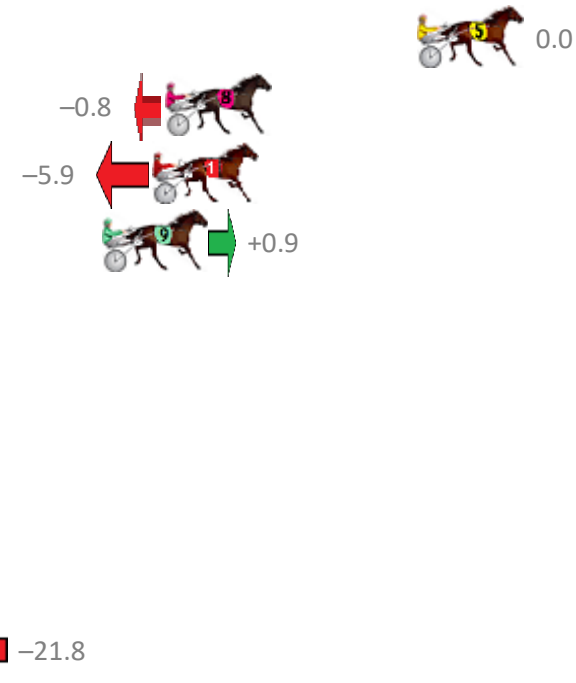

Albion Park Race 1 Distance 1660m

Saturday, 20 July 2019

Gross Time: 1:54.80 MileRate: 1:51.30 LeadTime: 3.30s First Qtr: 26.70s Second Qtr: 30.60s Third Qtr: 27.80s Fourth Qtr: 26.40s

NoHorse	Plc	Margin	Time	800Time (W)	400 Time (W)
5 ONE HELL OF A RIDE	1	0.0m	1:54.80	54.20s (0)	26.40s (0)
8 THATSWHATISAID	2	10.0m	1:55.46	54.25s (0)	26.44s (0)
1 ROYAL STORY	3	10.5m	1:55.49	54.60s (0)	26.78s (0)
9 THE IDEAL DANCER	4	12.5m	1:55.63	54.14s (0)	26.27s (0)
4 JILLIBY MAKO	5	22.5m	1:56.29	55.44s (1)	27.58s (1)
6 OUR BONDI BEACH	6	23.0m	1:56.32	54.54s (0)	26.97s (1)
2 WRITE ABOUT LEXY	7	23.8m	1:56.37	55.22s (1)	27.38s (1)
12 LETS KATCHMEIFUCAN	8	23.8m	1:56.37	54.61s (1)	27.17s (2)
7 THE ANNOUNCER	9	26.0m	1:56.52	54.40s (1)	27.01s (2)
11 AIR TIME	10	35.0m	1:57.11	55.68s (1)	28.18s (2)

Finish Position and metres gained from 800m

Sectionals
Powered by

PJ Harness Analyser
Master harness racing with the power of sectionals
Owners, Trainers and Punters - Check out what's new at www.pjdata.com.au

The Racing Queensland Board (trading as Racing Queensland) and provider are not responsible for the completeness or accuracy of any of the information contained herein, and makes no representations about its suitability for any purpose.