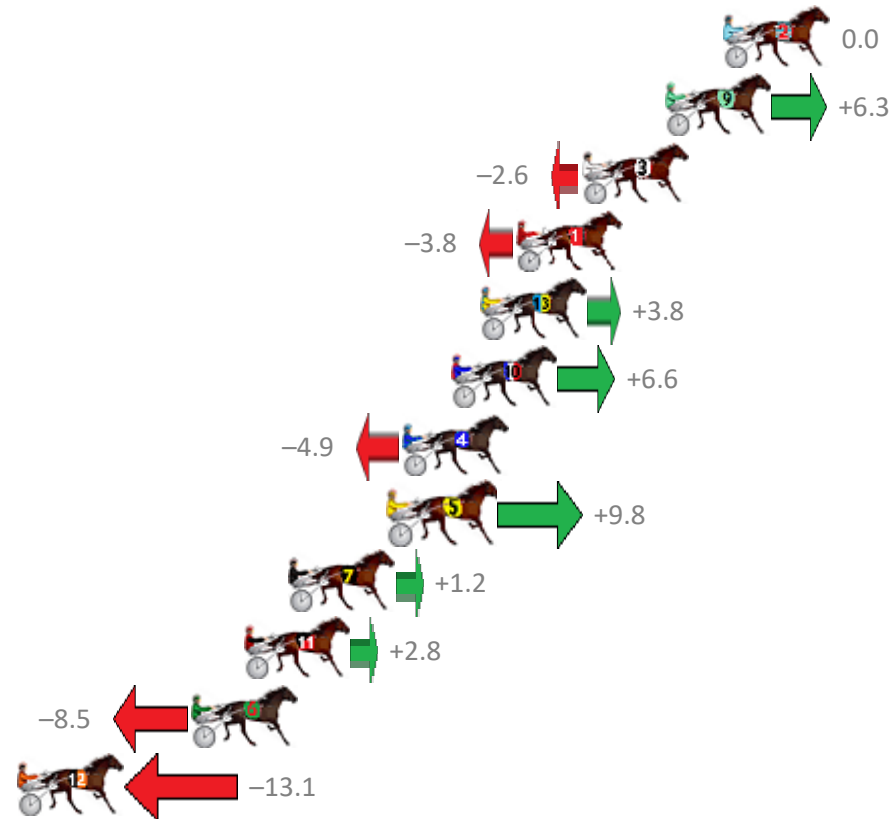

Albion Park Race 2 Distance 2138m

Saturday, 20 July 2019

Gross Time: 2:34.90 MileRate: 1:56.60 LeadTime: 38.70s First Qtr: 31.00s Second Qtr: 31.10s Third Qtr: 26.90s Fourth Qtr: 27.20s

NoHorse	Plc	Margin	Time	800Time (W)	400 Time (W)
2 TOM ME GUN	1	0.0m	2:34.90	54.10s (0)	27.20s (0)
9 WHISKEY BLAZE	2	2.3m	2:35.06	53.67s (0)	26.61s (0)
3 ELLE YEAH	3	5.6m	2:35.28	54.28s (1)	27.42s (1)
1 LIKEALLOFUS	4	8.2m	2:35.46	54.36s (0)	27.30s (0)
13 JUST SEDUCE ME	5	9.6m	2:35.55	53.84s (0)	26.79s (0)
10 STOMPPEM	6	10.8m	2:35.63	53.65s (1)	26.56s (1)
4 PROFICIENT	7	12.7m	2:35.76	54.43s (1)	27.32s (1)
5 LITTLE CHANGE	8	13.2m	2:35.80	53.44s (0)	26.36s (0)
7 SHEISWATCHING	9	17.2m	2:36.07	54.02s (0)	26.94s (0)
11 JUMPING JOLT	10	19.0m	2:36.19	53.91s (2)	27.09s (2)
6 CLASSIE AMERICAN	11	21.1m	2:36.33	54.67s (1)	27.59s (1)
12 BARRETT	12	30.7m	2:36.99	54.99s (2)	28.24s (2)

Finish Position and metres gained from 800m

Sectionals
Powered by

PJ Harness Analyser
Master harness racing with the power of sectionals
Owners, Trainers and Punters - Check out what's new at www.pjdata.com.au

The Racing Queensland Board (trading as Racing Queensland) and provider are not responsible for the completeness or accuracy of any of the information contained herein, and makes no representations about its suitability for any purpose.