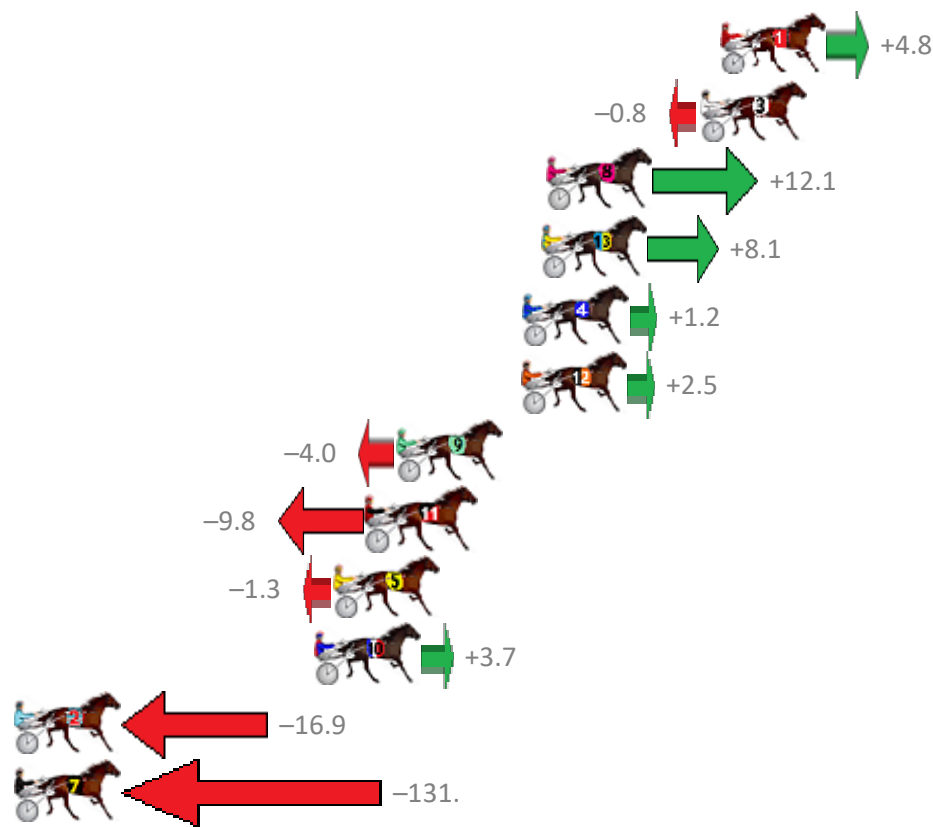

Albion Park Race 6 Distance 3157m

Saturday, 20 July 2019

Gross Time: 4:01.00 MileRate: 2:02.80 LeadTime: 22.70s First Qtr: 30.80s Second Qtr: 30.00s Third Qtr: 28.90s Fourth Qtr: 28.60s

NoHorse	Plc	Margin	Time	800Time (W)	400 Time (W)
1 JUSTABITNOISY	1	0.0m	4:01.00	57.15s (0)	28.27s (0)
3 MIRACLE RISING	2	0.8m	4:01.06	57.56s (0)	28.66s (0)
8 EMPIRE BAY	3	6.9m	4:01.49	56.63s (0)	27.69s (1)
13 OUR OVERANOVA	4	7.1m	4:01.51	56.92s (2)	28.11s (2)
4 ASTRAL RULER	5	7.8m	4:01.56	57.41s (0)	28.50s (0)
12 TOUGH MONARCH	6	7.9m	4:01.56	57.32s (2)	28.51s (2)
9 NEEDLE	7	12.8m	4:01.92	57.79s (1)	28.79s (1)
11 MAJESTIC COURTNEY	8	14.0m	4:02.00	58.20s (1)	29.19s (1)
5 LAVROS TEXAS	9	15.3m	4:02.09	57.59s (1)	28.59s (1)
10 THE BOSS MAN	10	16.1m	4:02.15	57.23s (1)	28.44s (2)
2 MASTER HUGH	11	31.1m	4:03.22	58.71s (0)	29.71s (0)
7 GREG THE GREAT	12	191.7m	4:14.71	66.97s (0)	31.58s (0)

Finish Position and metres gained from 800m

Sectionals
Powered by

PJ Harness Analyser
Master harness racing with the power of sectionals
Owners, Trainers and Punters - Check out what's new at www.pjdata.com.au

The Racing Queensland Board (trading as Racing Queensland) and provider are not responsible for the completeness or accuracy of any of the information contained herein, and makes no representations about its suitability for any purpose.