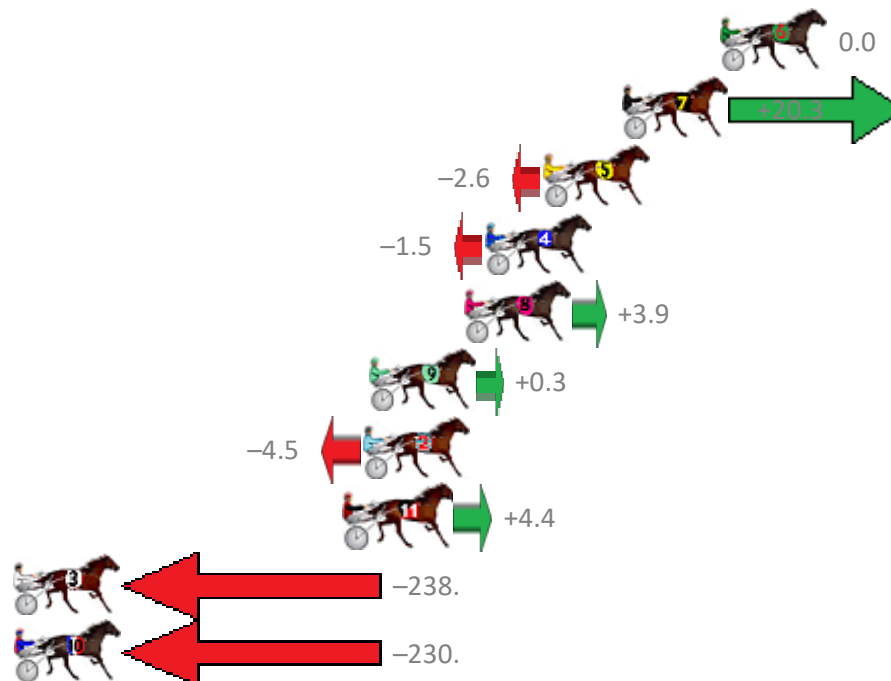

Albion Park Race 5 Distance 1660m

Saturday, 20 July 2019

Gross Time: 1:58.50 MileRate: 1:54.90 LeadTime: 3.60s First Qtr: 27.80s Second Qtr: 30.10s Third Qtr: 28.50s Fourth Qtr: 28.50s

NoHorse	Plc	Margin	Time	800Time (W)	400 Time (W)
6 JIGGLE AND JIVE	1	0.0m	1:58.50	57.00s (0)	28.50s (0)
7 FOND MEMORIES	2	3.9m	1:58.78	55.55s (1)	27.62s (2)
5 AMAYA BECOMES	3	7.0m	1:59.00	57.19s (0)	28.67s (0)
4 VANTORI HANOVER	4	9.3m	1:59.16	57.11s (2)	29.01s (1)
8 FROST EN ICE	5	10.1m	1:59.22	56.72s (0)	28.15s (0)
9 TOANUI SPIRIT	6	13.9m	1:59.49	56.98s (1)	28.17s (1)
2 FEELS LIKA WINNER	7	14.1m	1:59.50	57.32s (0)	29.03s (1)
11 SUGARKANE	8	14.8m	1:59.55	56.69s (1)	28.74s (2)
3 GIRL ON THE GO	9	248.3m	2:16.19	73.98s (1)	42.84s (1)
10 A RAINBOW DIAMOND	10	249.5m	2:16.28	73.41s (0)	43.14s (0)

Finish Position and metres gained from 800m

Sectionals
Powered by

PJ Harness Analyser
Master harness racing with the power of sectionals
Owners, Trainers and Punters - Check out what's new at www.pjdata.com.au

The Racing Queensland Board (trading as Racing Queensland) and provider are not responsible for the completeness or accuracy of any of the information contained herein, and makes no representations about its suitability for any purpose.