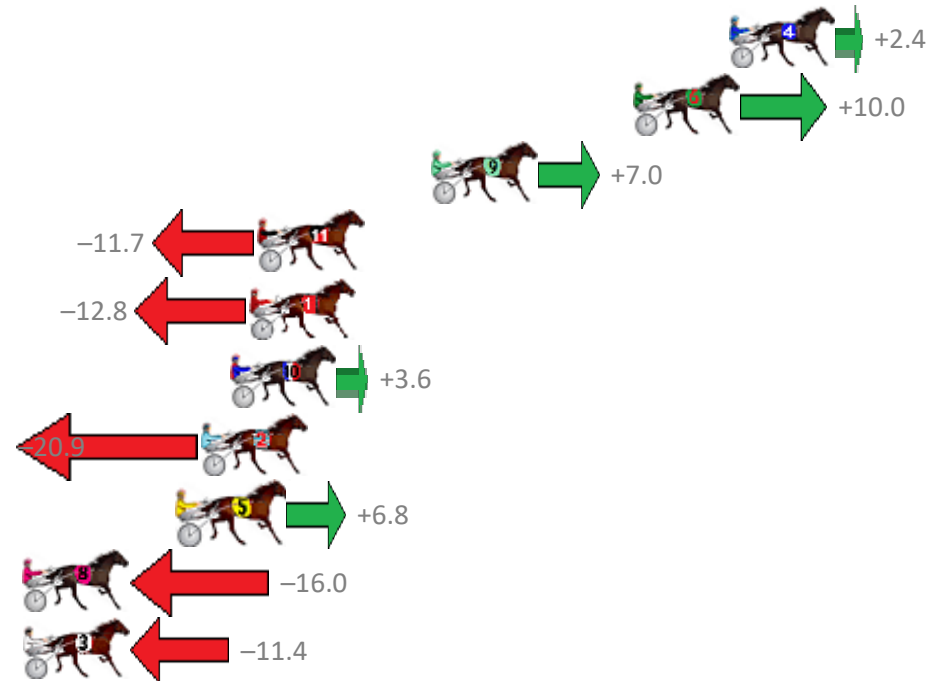

Albion Park Race 9 Distance 1660m

Saturday, 20 July 2019

Gross Time: 1:56.50 MileRate: 1:52.90 LeadTime: 3.50s First Qtr: 27.90s Second Qtr: 29.20s Third Qtr: 28.50s Fourth Qtr: 27.40s

NoHorse	Plc	Margin	Time	800Time (W)	400 Time (W)
4 EXPENSIVE EGO	1	0.0m	1:56.50	55.73s (1)	27.40s (1)
6 GOVERNOR JUJON	2	3.8m	1:56.76	55.20s (1)	27.18s (2)
9 MISTERY ROAD	3	11.8m	1:57.31	55.41s (1)	27.58s (3)
11 WILL THE WIZARD	4	18.7m	1:57.78	56.72s (1)	28.31s (1)
1 SIGNOR JUJON	5	19.0m	1:57.80	56.79s (0)	28.19s (0)
10 MEGA STAR	6	19.8m	1:57.86	55.65s (1)	27.82s (2)
2 ANOTHER STATEMENT	7	20.9m	1:57.93	57.36s (0)	28.72s (0)
5 GOOD AS IT GETS	8	21.8m	1:57.99	55.42s (1)	27.61s (2)
8 REDS GOOD TO GO	9	28.8m	1:58.47	57.02s (0)	28.61s (1)
3 ALBION ARK	10	32.4m	1:58.72	56.70s (0)	28.44s (0)

Finish Position and metres gained from 800m

Sectionals
Powered by

PJ Harness Analyser
Master harness racing with the power of sectionals
Owners, Trainers and Punters - Check out what's new at www.pjdata.com.au

The Racing Queensland Board (trading as Racing Queensland) and provider are not responsible for the completeness or accuracy of any of the information contained herein, and makes no representations about its suitability for any purpose.