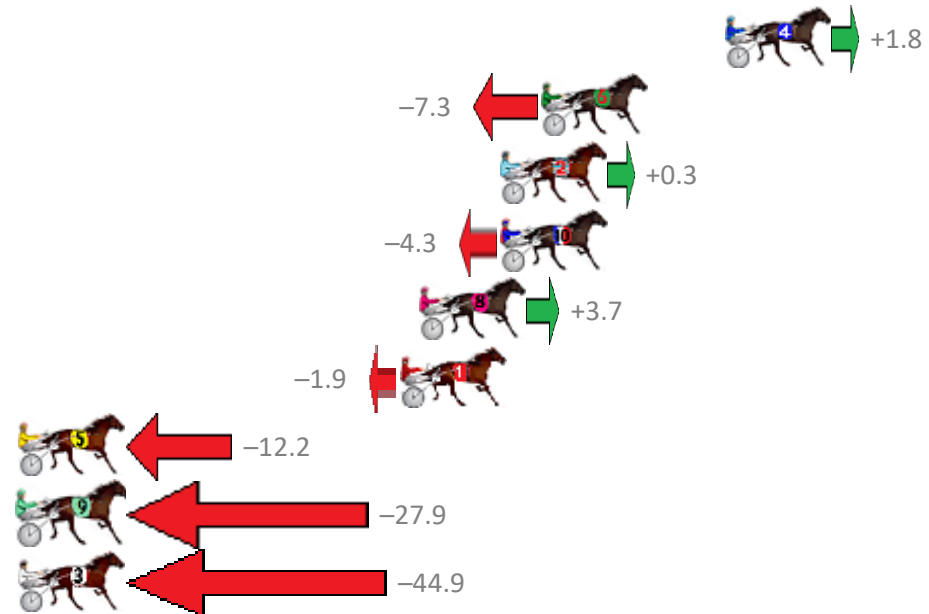

Albion Park Race 7 Distance 2680m

Saturday, 20 July 2019

Gross Time: 3:10.20 MileRate: 1:54.20 LeadTime: 76.00s First Qtr: 31.30s Second Qtr: 29.10s Third Qtr: 26.70s Fourth Qtr: 27.10s

NoHorse	Plc	Margin	Time	800Time (W)	400 Time (W)
4 SELF ASSURED	1	0.0m	3:10.20	53.68s (0)	26.98s (0)
6 LOCHINVAR ART	2	7.3m	3:10.69	54.29s (1)	27.59s (1)
10 OUR PRINCESS TIFFANY	3	8.9m	3:10.80	54.09s (1)	27.38s (1)
2 JESSE DUKE	3	8.9m	3:10.80	53.78s (1)	27.04s (1)
8 TROJAN BANNER	5	12.1m	3:11.02	53.55s (0)	26.56s (0)
1 MAKE WAY	6	12.9m	3:11.07	53.93s (0)	26.98s (1)
5 REGULUS	7	32.6m	3:12.41	54.62s (0)	27.60s (0)
9 STAR OF MONTANA	8	42.7m	3:13.09	55.68s (1)	28.50s (1)
3 NANCYS BOY	9	51.5m	3:13.69	56.82s (0)	29.64s (0)

Finish Position and metres gained from 800m

Sectionals
Powered by

PJ Harness Analyser
Master harness racing with the power of sectionals
Owners, Trainers and Punters - Check out what's new at www.pjdata.com.au

The Racing Queensland Board (trading as Racing Queensland) and provider are not responsible for the completeness or accuracy of any of the information contained herein, and makes no representations about its suitability for any purpose.