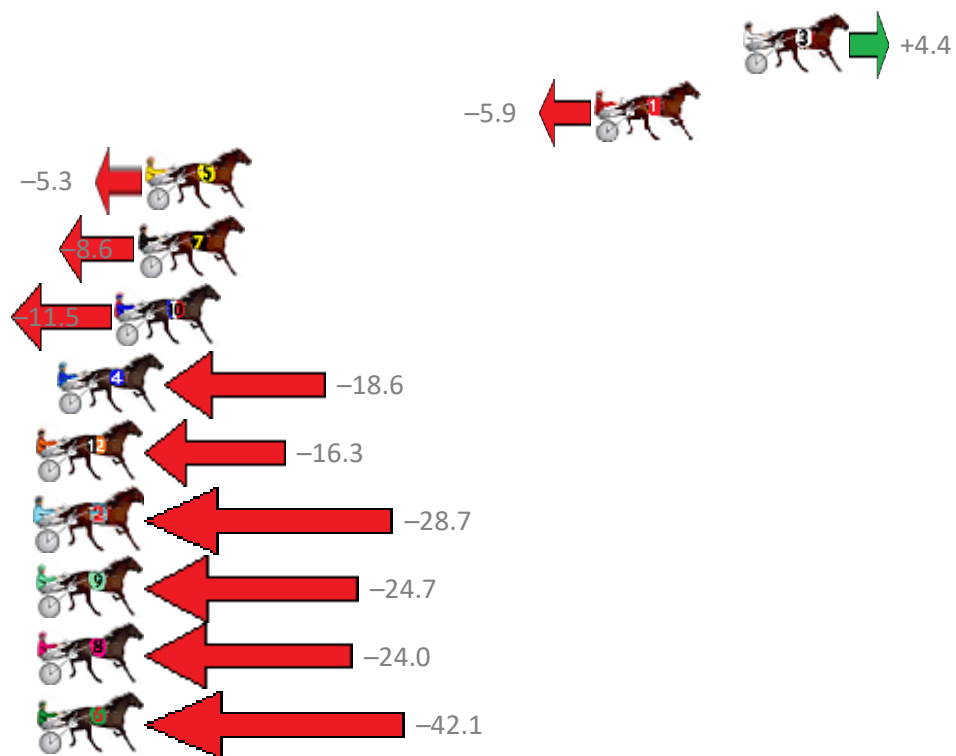

Albion Park Race 3 Distance 1660m

Saturday, 20 July 2019

Gross Time: 1:54.90 MileRate: 1:51.40 LeadTime: 3.40s First Qtr: 26.90s Second Qtr: 28.50s Third Qtr: 28.30s Fourth Qtr: 27.80s

NoHorse Plc Margin Time 800Time (W) 400 Time (W)

3 JOSSIE JAMES	1	0.0m	1:54.90	55.79s (0)	27.51s (0)
1 CRUZ	2	5.9m	1:55.31	56.51s (0)	28.21s (0)
5 THE SHADY ONE	3	23.7m	1:56.55	56.47s (2)	27.79s (2)
7 LEOS BEST	4	24.0m	1:56.57	56.70s (0)	28.16s (0)
10 MATTGREGOR	5	24.9m	1:56.63	56.91s (2)	28.25s (4)
4 LITTLE RASCAL	6	27.2m	1:56.79	57.40s (2)	28.68s (3)
12 SLICE OF HEAVEN	7	28.3m	1:56.87	57.24s (1)	28.11s (1)
2 BEAVER	8	31.5m	1:57.09	58.11s (1)	29.02s (1)
9 TULHURST ACE	9	31.7m	1:57.10	57.83s (1)	28.64s (1)
8 PARISIAN ROCKSTAR	10	33.8m	1:57.25	57.78s (0)	29.22s (0)
6 SALOON PASSAGE	11	46.3m	1:58.12	59.05s (2)	30.28s (2)

Finish Position and metres gained from 800m

Sectionals
Powered by

PJ Harness Analyser
Master harness racing with the power of sectionals
Owners, Trainers and Punters - Check out what's new at www.pjdata.com.au

The Racing Queensland Board (trading as Racing Queensland) and provider are not responsible for the completeness or accuracy of any of the information contained herein, and makes no representations about its suitability for any purpose.