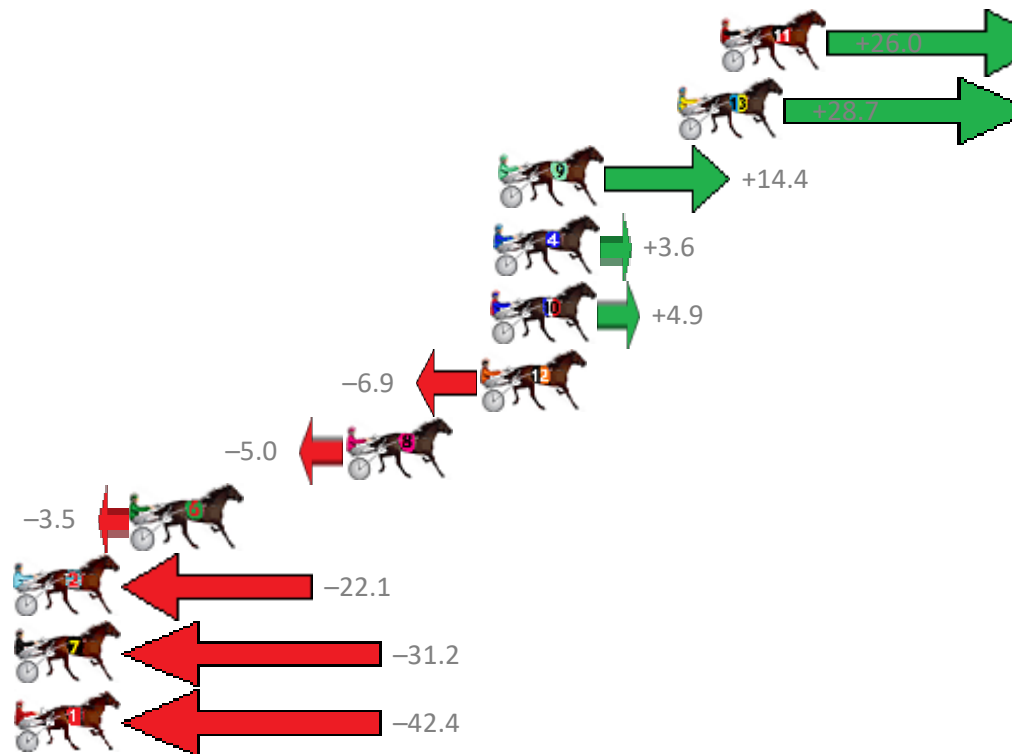

Albion Park Race 8 Distance 2680m

Saturday, 20 July 2019

Gross Time: 3:09.40 MileRate: 1:53.70 LeadTime: 75.50s First Qtr: 27.30s Second Qtr: 29.30s Third Qtr: 28.60s Fourth Qtr: 28.70s

NoHorse	Plc	Margin	Time	800Time (W)	400 Time (W)
11 COLT THIRTY ONE	1	0.0m	3:09.40	55.44s (2)	27.71s (1)
13 ALTA ORLANDO	2	1.7m	3:09.52	55.24s (2)	27.50s (1)
9 LETSPENDANITETOGET	3	8.8m	3:10.03	56.27s (1)	28.53s (0)
4 WATCH PULP FICTION	4	9.0m	3:10.05	57.04s (1)	29.02s (1)
10 ALLELUIA	5	9.1m	3:10.05	56.95s (0)	28.69s (1)
12 TIGER TARA	6	9.5m	3:10.08	57.79s (1)	29.38s (1)
8 NORTHVIEW HUSTLER	7	14.8m	3:10.46	57.66s (0)	28.51s (0)
6 ROCK WITH SAM	8	23.3m	3:11.07	57.55s (0)	28.71s (0)
2 OUR UNCLE SAM	9	29.5m	3:11.52	58.88s (1)	30.33s (0)
7 OHOKA PUNTER	10	31.2m	3:11.64	59.53s (0)	30.80s (0)
1 ELENIARK	11	60.4m	3:13.73	60.34s (1)	32.00s (2)

Finish Position and metres gained from 800m

Sectionals
Powered by

PJ Harness Analyser
Master harness racing with the power of sectionals
Owners, Trainers and Punters - Check out what's new at www.pjdata.com.au

The Racing Queensland Board (trading as Racing Queensland) and provider are not responsible for the completeness or accuracy of any of the information contained herein, and makes no representations about its suitability for any purpose.