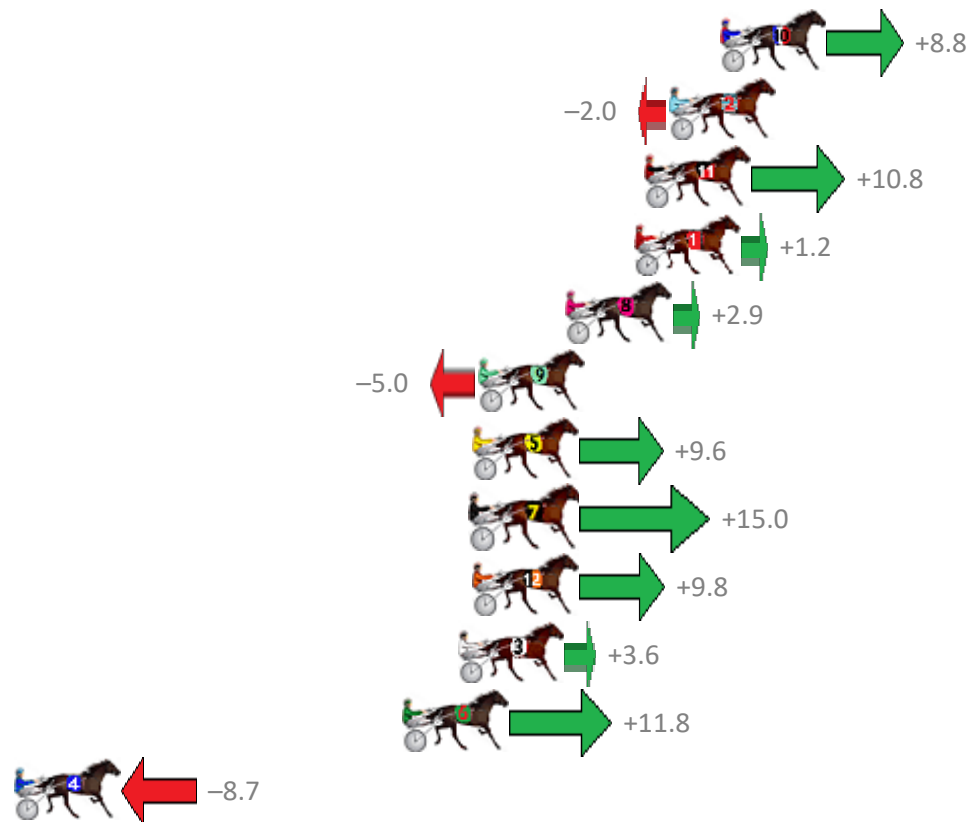

Albion Park Race 5 Distance 1660m

Friday, 19 July 2019

Gross Time: 1:59.00 MileRate: 1:55.40 LeadTime: 3.40s First Qtr: 28.00s Second Qtr: 31.80s Third Qtr: 28.30s Fourth Qtr: 27.50s

NoHorse	Plc	Margin	Time	800Time (W)	400 Time (W)
10 STEVIE DEE	1	0.0m	1:59.00	55.19s (1)	26.96s (1)
2 IM WITH LEXY	2	2.0m	1:59.14	55.94s (0)	27.64s (0)
11 LONG HOT SUMMER	3	3.0m	1:59.21	55.05s (0)	26.80s (1)
1 TASSINI	4	3.4m	1:59.23	55.72s (0)	27.43s (0)
8 GOODTIME SLATER	5	6.1m	1:59.42	55.60s (0)	27.30s (0)
9 RIVERLEIGH ROCKET	6	9.6m	1:59.66	56.15s (1)	27.94s (1)
5 EARL JUJON	7	9.8m	1:59.67	55.13s (0)	26.83s (0)
7 INVITE ONLY	8	9.8m	1:59.67	54.75s (1)	26.55s (1)
12 AUSSIE VISTA	8	9.8m	1:59.67	55.12s (1)	26.90s (2)
3 AINTNOBETTOR	10	10.4m	1:59.71	55.55s (1)	27.25s (2)
6 RIVERLEIGH WILLIAM	11	12.6m	1:59.87	54.98s (0)	26.65s (0)
4 LIFEINHEAVEN	12	39.7m	2:01.73	56.41s (0)	27.91s (0)

Finish Position and metres gained from 800m

Sectionals
Powered by

PJ Harness Analyser
Master harness racing with the power of sectionals
Owners, Trainers and Punters - Check out what's new at www.pjdata.com.au

The Racing Queensland Board (trading as Racing Queensland) and provider are not responsible for the completeness or accuracy of any of the information contained herein, and makes no representations about its suitability for any purpose.