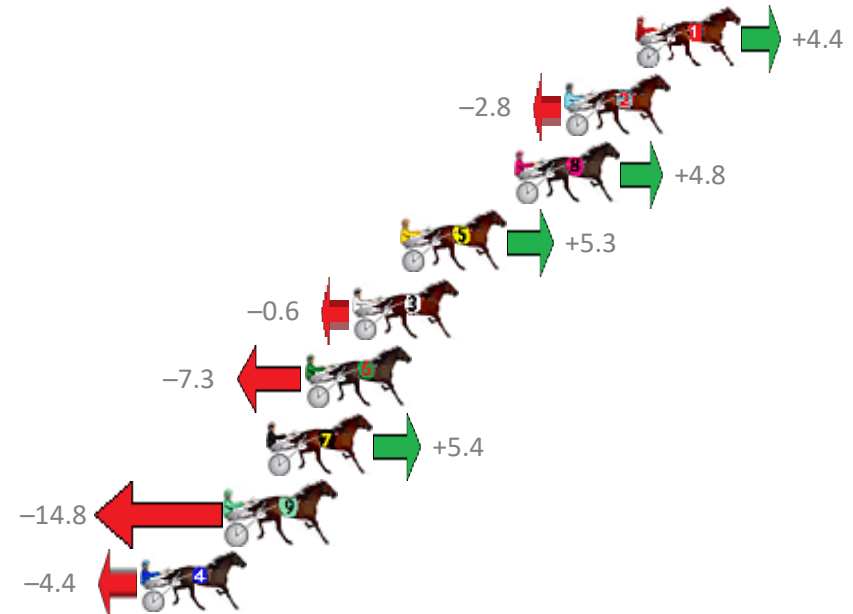

Albion Park Race 3 Distance 1660m

Friday, 19 July 2019

Gross Time: 1:58.00 MileRate: 1:54.40 LeadTime: 3.30s First Qtr: 28.20s Second Qtr: 30.20s Third Qtr: 28.60s Fourth Qtr: 27.70s

NoHorse	Plc	Margin	Time	800Time (W)	400 Time (W)
1 GETOUTNWALK	1	0.0m	1:58.00	55.99s (0)	27.37s (0)
2 LISA LINCOLN	2	2.8m	1:58.19	56.50s (0)	27.89s (0)
8 THE GOLDEN CROSS	3	4.8m	1:58.33	55.96s (0)	27.34s (0)
5 GREGS LEGACY	4	9.3m	1:58.64	55.93s (0)	27.35s (1)
3 BRADS LUCK	5	11.2m	1:58.78	56.34s (1)	27.69s (2)
6 WITH AUTHORITY	6	13.1m	1:58.91	56.81s (1)	27.94s (1)
7 NO CONFESSION	7	14.6m	1:59.01	55.92s (1)	27.34s (1)
9 JACKS AT THE BEACH	8	16.2m	1:59.12	57.34s (1)	28.46s (1)
4 MISS PATRIOT	9	19.6m	1:59.36	56.61s (1)	27.94s (2)

Finish Position and metres gained from 800m

Sectionals
Powered by

PJ Harness Analyser
Master harness racing with the power of sectionals
Owners, Trainers and Punters - Check out what's new at www.pjdata.com.au

The Racing Queensland Board (trading as Racing Queensland) and provider are not responsible for the completeness or accuracy of any of the information contained herein, and makes no representations about its suitability for any purpose.