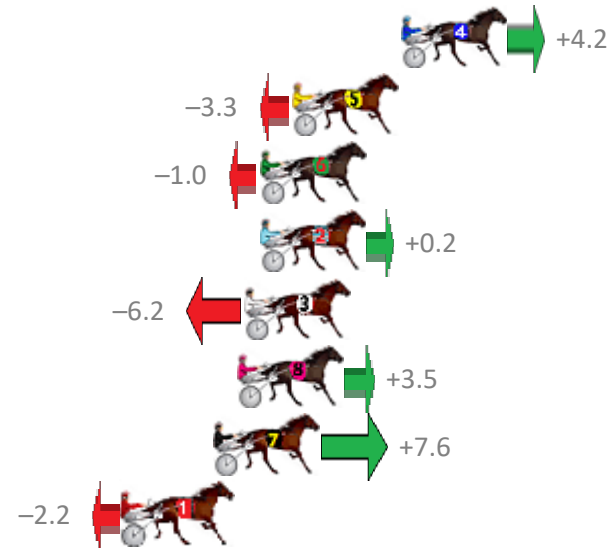

Albion Park Race 8 Distance 1660m

Friday, 19 July 2019

Gross Time: 1:58.40 MileRate: 1:54.80 LeadTime: 3.30s First Qtr: 28.50s Second Qtr: 30.00s Third Qtr: 27.40s Fourth Qtr: 29.20s

NoHorse	Plc	Margin	Time	800Time (W)	400 Time (W)
4 COMPLY OR DIE	1	0.0m	1:58.40	56.30s (0)	28.82s (0)
5 CASINO TOMMY	2	4.3m	1:58.71	56.83s (1)	29.35s (1)
6 ONE WISE MAN	3	5.6m	1:58.81	56.67s (2)	29.61s (2)
2 RORY MACH	4	5.6m	1:58.81	56.59s (1)	29.14s (1)
3 CROWNING GLORY	5	6.2m	1:58.85	57.04s (0)	29.62s (0)
8 OUR MELS DREAM	6	6.5m	1:58.87	56.35s (2)	29.34s (2)
7 BIG BRUCE	7	7.4m	1:58.94	56.06s (2)	29.02s (2)
1 WILLBE DOC	8	11.0m	1:59.20	56.76s (0)	29.19s (0)

Finish Position and metres gained from 800m

Sectionals
Powered by

PJ Harness Analyser
Master harness racing with the power of sectionals
Owners, Trainers and Punters - Check out what's new at www.pjdata.com.au

The Racing Queensland Board (trading as Racing Queensland) and provider are not responsible for the completeness or accuracy of any of the information contained herein, and makes no representations about its suitability for any purpose.