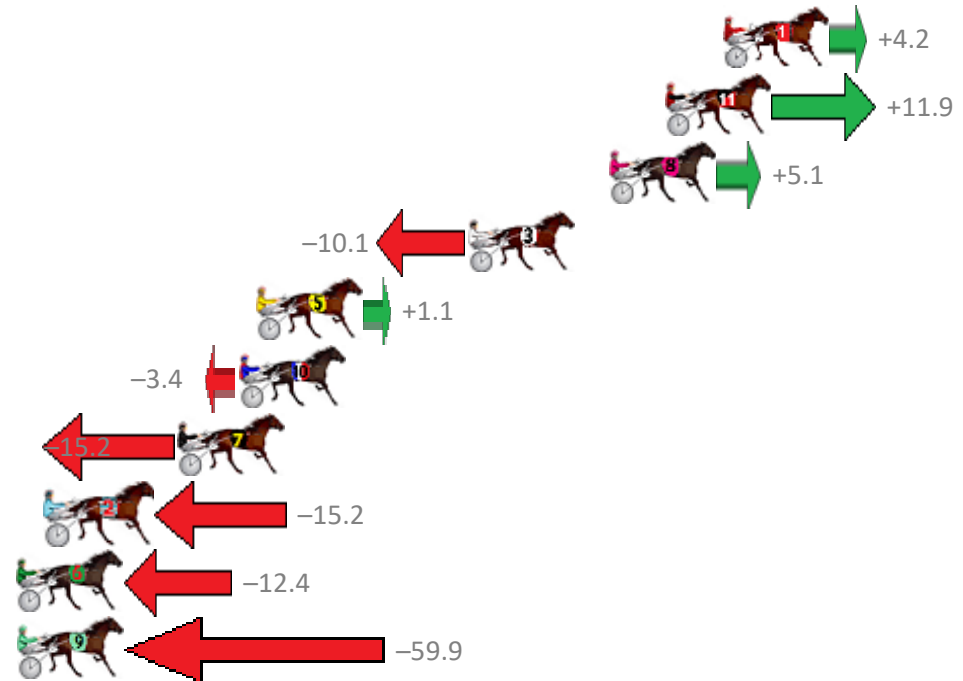

Albion Park Race 7 Distance 1660m

Friday, 19 July 2019

Gross Time: 1:56.80 MileRate: 1:53.30 LeadTime: 3.30s First Qtr: 26.30s Second Qtr: 29.60s Third Qtr: 29.00s Fourth Qtr: 28.60s

NoHorse	Plc	Margin	Time	800Time (W)	400 Time (W)
1 MELANNA BEACH	1	0.0m	1:56.80	57.30s (0)	28.30s (0)
11 NADEEN FRANCO	2	2.3m	1:56.96	56.74s (0)	27.86s (0)
8 ARCACHON	3	4.5m	1:57.12	57.23s (0)	28.32s (0)
3 GOTTA MOMENT	4	10.1m	1:57.52	58.33s (0)	29.32s (0)
5 THANKS JACK	5	18.5m	1:58.12	57.52s (0)	28.55s (1)
10 TAYLAH STUDLEIGH	6	19.2m	1:58.17	57.84s (1)	29.01s (1)
7 SLIPPERY JADE	7	21.6m	1:58.34	58.69s (1)	29.82s (1)
2 THE BIG SHOW	8	26.8m	1:58.72	58.69s (1)	29.86s (1)
6 MISTER DIAMOND	9	33.8m	1:59.22	58.49s (2)	29.92s (3)
9 DEVOUGED	10	74.3m	2:02.11	61.91s (2)	33.04s (2)

Finish Position and metres gained from 800m

Sectionals
Powered by

PJ Harness Analyser
Master harness racing with the power of sectionals
Owners, Trainers and Punters - Check out what's new at www.pjdata.com.au

The Racing Queensland Board (trading as Racing Queensland) and provider are not responsible for the completeness or accuracy of any of the information contained herein, and makes no representations about its suitability for any purpose.