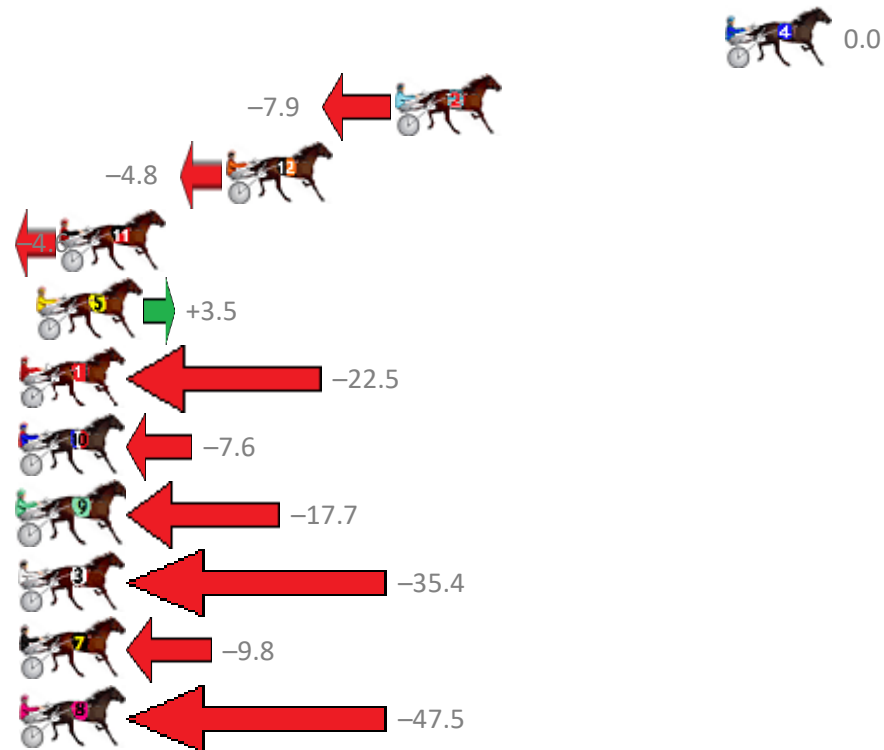

Albion Park Race 9 Distance 1660m

Friday, 19 July 2019

Gross Time: 1:56.70 MileRate: 1:53.10 LeadTime: 3.50s First Qtr: 26.90s Second Qtr: 29.80s Third Qtr: 28.40s Fourth Qtr: 28.10s

NoHorse	Plc	Margin	Time	800Time (W)	400 Time (W)
4 GAME SET MAJOR	1	0.0m	1:56.70	56.50s (0)	28.10s (0)
2 REGAL NIGHTSHADE	2	13.1m	1:57.62	57.06s (0)	28.65s (0)
12 MAJOR SLIP UP	3	19.8m	1:58.09	56.84s (0)	28.42s (0)
11 THE MONEY BALL	4	26.4m	1:58.55	56.82s (0)	28.58s (1)
5 CAPTAIN THUNDERBOL	5	27.3m	1:58.62	56.25s (0)	28.26s (0)
1 ARES	6	32.7m	1:59.00	58.09s (0)	29.62s (0)
10 KWASII	7	32.8m	1:59.00	57.04s (1)	28.68s (1)
9 MALIBU DREAM	8	37.5m	1:59.33	57.75s (1)	29.20s (2)
3 MISS BLUE GLORY	9	40.8m	1:59.57	59.00s (1)	30.52s (1)
7 GOLD REACTOR	10	42.0m	1:59.65	57.19s (1)	29.03s (1)
8 DOMESTIC ART	11	57.5m	2:00.74	59.85s (1)	31.09s (1)

Finish Position and metres gained from 800m

Sectionals
Powered by

PJ Harness Analyser
Master harness racing with the power of sectionals
Owners, Trainers and Punters - Check out what's new at www.pjdata.com.au

The Racing Queensland Board (trading as Racing Queensland) and provider are not responsible for the completeness or accuracy of any of the information contained herein, and makes no representations about its suitability for any purpose.