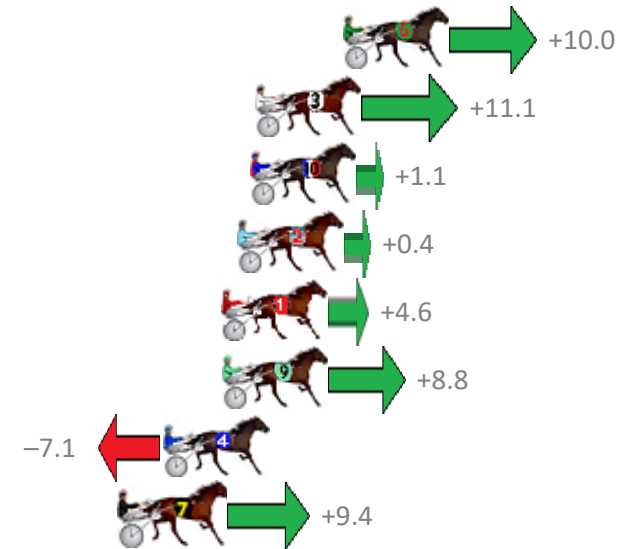

Albion Park Race 1 Distance 1660m

Friday, 19 July 2019

Gross Time: 1:57.10 MileRate: 1:53.50 LeadTime: 3.40s First Qtr: 27.70s Second Qtr: 30.40s Third Qtr: 27.80s Fourth Qtr: 27.80s

NoHorse	Plc	Margin	Time	800Time (W)	400 Time (W)
6 MAFUTA VAUTIN	1	0.0m	1:57.10	54.90s (1)	27.30s (1)
3 KETUT	2	3.5m	1:57.34	54.83s (1)	27.24s (1)
10 A GOOD CHANCE	3	3.7m	1:57.36	55.52s (1)	27.93s (1)
2 BRADNESS ELDEFUEGO	4	4.2m	1:57.39	55.57s (0)	27.76s (0)
1 HOT ROD HEAVEN	5	4.8m	1:57.43	55.28s (0)	27.51s (0)
9 PLATINUM ROULETTE	5	4.8m	1:57.43	54.99s (0)	27.16s (0)
4 SPIKE BROMAC	7	7.1m	1:57.59	56.09s (0)	28.29s (0)
7 GANGSTER BOY	8	8.8m	1:57.71	54.95s (0)	27.16s (1)

Finish Position and metres gained from 800m

Sectionals
Powered by

PJ Harness Analyser
Master harness racing with the power of sectionals
Owners, Trainers and Punters - Check out what's new at www.pjdata.com.au

The Racing Queensland Board (trading as Racing Queensland) and provider are not responsible for the completeness or accuracy of any of the information contained herein, and makes no representations about its suitability for any purpose.