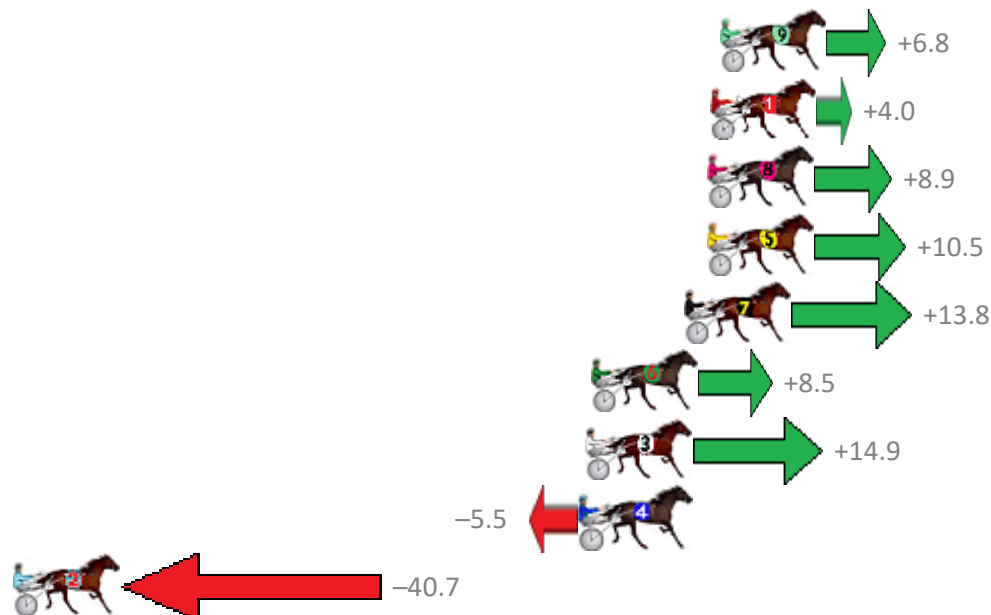

Albion Park Race 4 Distance 1660m

Friday, 19 July 2019

Gross Time: 1:58.60 MileRate: 1:55.00 LeadTime: 3.40s First Qtr: 27.60s Second Qtr: 30.20s Third Qtr: 28.50s Fourth Qtr: 28.90s

NoHorse	Plc	Margin	Time	800Time (W)	400 Time (W)
9 TRAIN WRECK	1	0.0m	1:58.60	56.91s (1)	28.24s (1)
1 JANIES GOT A GUN	2	0.4m	1:58.63	57.11s (0)	28.55s (0)
8 MORTENSON	3	0.5m	1:58.64	56.76s (0)	28.18s (0)
5 SCHOUTEN ISLAND	4	0.5m	1:58.64	56.65s (1)	28.85s (2)
7 CC JONES	5	1.4m	1:58.70	56.41s (1)	28.52s (2)
6 OUR LITTLE DIGGER	6	5.1m	1:58.97	56.79s (0)	28.30s (1)
3 JUST TOMMY	7	5.3m	1:58.98	56.33s (1)	28.46s (2)
4 COULDNTBETOLD	8	5.5m	1:59.00	57.79s (0)	29.30s (0)
2 LUCKY LYLA	9	42.7m	2:01.69	60.32s (1)	31.65s (1)

Finish Position and metres gained from 800m

Sectionals
Powered by

PJ Harness Analyser
Master harness racing with the power of sectionals
Owners, Trainers and Punters - Check out what's new at www.pjdata.com.au

The Racing Queensland Board (trading as Racing Queensland) and provider are not responsible for the completeness or accuracy of any of the information contained herein, and makes no representations about its suitability for any purpose.