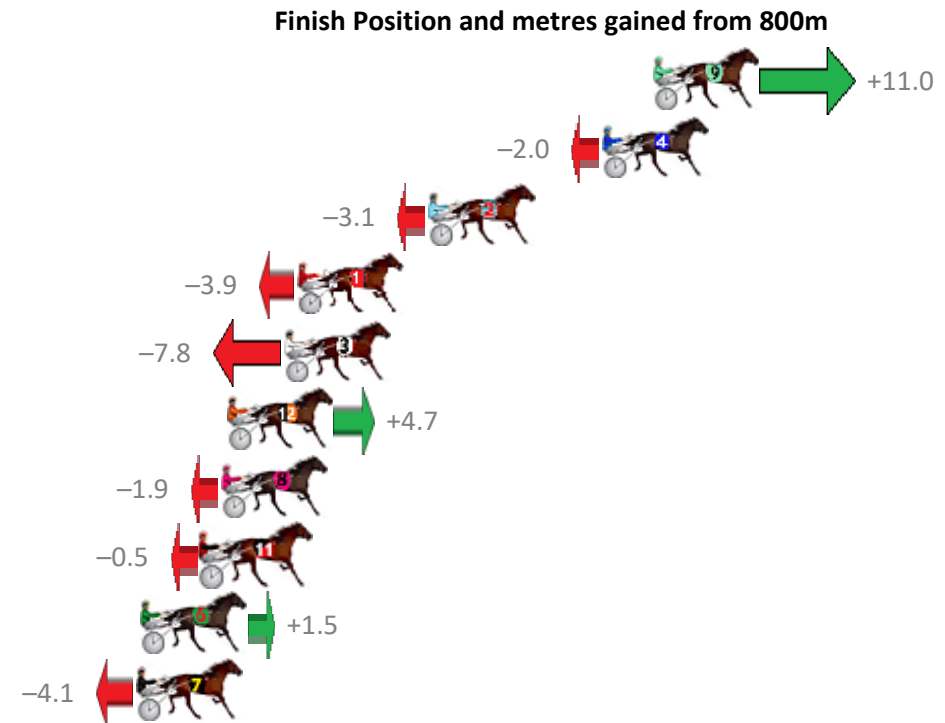

Albion Park Race 6 Distance 1660m

Friday, 19 July 2019

Gross Time: 1:58.60 MileRate: 1:55.00 LeadTime: 3.50s First Qtr: 28.40s Second Qtr: 30.30s Third Qtr: 28.40s Fourth Qtr: 28.00s

NoHorse	Plc	Margin	Time	800Time (W)	400 Time (W)
9 SOLDIER OF FORTUNE	1	0.0m	1:58.60	55.62s (1)	27.69s (2)
4 CHARLYSE	2	2.0m	1:58.74	56.54s (0)	28.14s (0)
2 COLOMBIAN GOLD	3	8.9m	1:59.22	56.62s (0)	28.26s (0)
1 JOHNNYCAKE	4	14.1m	1:59.59	56.67s (0)	28.25s (0)
3 JACKS GAMBIT	5	14.6m	1:59.62	56.95s (1)	28.77s (1)
12 WEE JIMMY	6	16.9m	1:59.78	56.07s (2)	27.92s (1)
8 SONNY ORLANDO	7	17.1m	1:59.80	56.53s (0)	28.41s (1)
11 LIVING GRAND	8	17.9m	1:59.85	56.44s (2)	27.60s (1)
6 WHOSTOLEMYPIGEON	9	20.3m	2:00.02	56.29s (1)	28.12s (2)
7 SHADOW HUNTER	10	20.5m	2:00.03	56.69s (1)	28.43s (2)

Sectionals
Powered by

PJ Harness Analyser
Master harness racing with the power of sectionals
Owners, Trainers and Punters - Check out what's new at www.pjdata.com.au

The Racing Queensland Board (trading as Racing Queensland) and provider are not responsible for the completeness or accuracy of any of the information contained herein, and makes no representations about its suitability for any purpose.