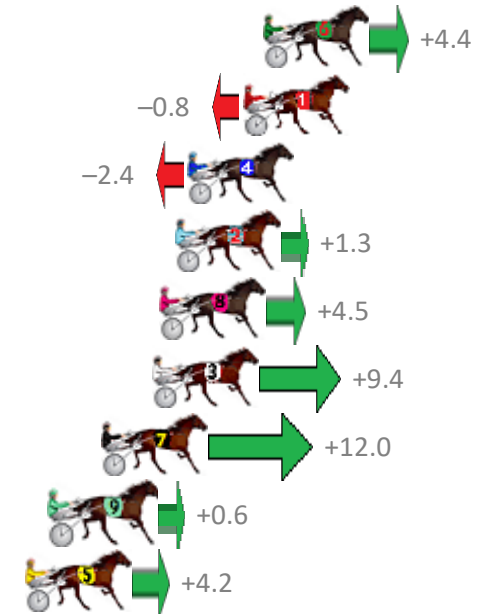

Albion Park Race 2 Distance 1660m

Friday, 19 July 2019

Gross Time: 1:57.50 MileRate: 1:54.00 LeadTime: 3.40s First Qtr: 27.10s Second Qtr: 30.40s Third Qtr: 28.30s Fourth Qtr: 28.30s

NoHorse	Plc	Margin	Time	800Time (W)	400 Time (W)
6 ILLAWONG DREAMTIM	1	0.0m	1:57.50	56.29s (0)	27.96s (0)
1 RUN BOY RUN	2	0.8m	1:57.56	56.66s (0)	28.36s (0)
4 RUTHLESS ARMBRO	3	3.0m	1:57.71	56.77s (1)	28.41s (1)
2 SPEEDIE MCARDLE	4	3.5m	1:57.75	56.51s (1)	28.11s (1)
8 KARINYA MULLY	5	4.1m	1:57.79	56.28s (0)	27.90s (0)
3 STITCHED UP	6	4.4m	1:57.81	55.93s (0)	27.55s (0)
7 MACHIN OUT	7	6.4m	1:57.95	55.75s (1)	27.89s (1)
9 SUBTLE DELIGHT	8	8.4m	1:58.09	56.56s (1)	28.48s (2)
5 HEZ RAZOR SHARP	9	9.4m	1:58.17	56.30s (1)	28.26s (2)

Finish Position and metres gained from 800m

Sectionals
Powered by

PJ Harness Analyser
Master harness racing with the power of sectionals
Owners, Trainers and Punters - Check out what's new at www.pjdata.com.au

The Racing Queensland Board (trading as Racing Queensland) and provider are not responsible for the completeness or accuracy of any of the information contained herein, and makes no representations about its suitability for any purpose.