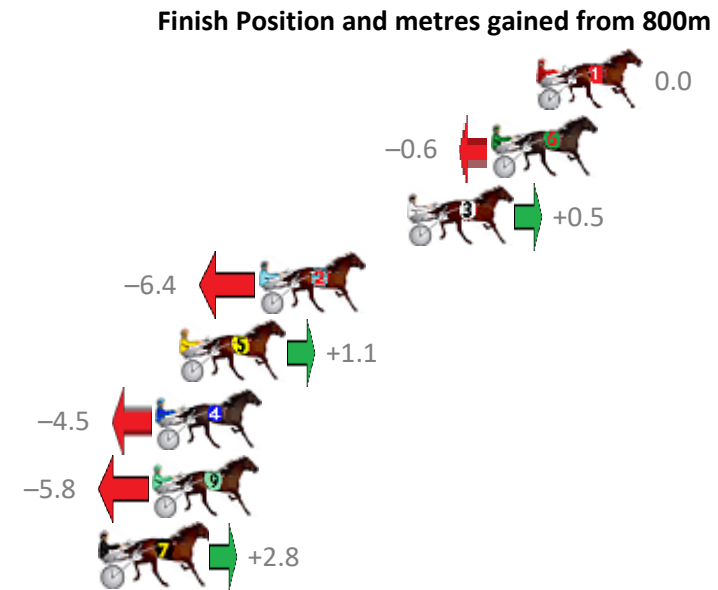

Albion Park Race 4 Distance 2138m

Tuesday, 16 July 2019

Gross Time: 2:35.70 MileRate: 1:57.20 LeadTime: 38.30s First Qtr: 31.20s Second Qtr: 30.30s Third Qtr: 28.50s Fourth Qtr: 27.40s

NoHorse	Plc	Margin	Time	800Time (W)	400 Time (W)
1 HAVANA MOON	1	0.0m	2:35.70	55.90s (0)	27.40s (0)
6 BELLA BALL TERROR	2	1.8m	2:35.82	55.94s (1)	27.51s (1)
3 CHANGEOVERME	3	5.1m	2:36.05	55.87s (1)	27.43s (1)
2 TORQUE FEELS GOOD	4	11.0m	2:36.45	56.35s (0)	27.81s (0)
5 HIGH ON MONTANA	5	14.1m	2:36.67	55.82s (1)	27.68s (1)
4 AUNTY BESSY	6	15.1m	2:36.73	56.21s (1)	27.91s (2)
9 CAESARS ASTRUM	7	15.2m	2:36.74	56.31s (0)	27.77s (0)
7 GINA MACH	8	17.2m	2:36.88	55.70s (1)	27.74s (2)

Sectionals
Powered by

PJ Harness Analyser
Master harness racing with the power of sectionals
Owners, Trainers and Punters - Check out what's new at www.pjdata.com.au

The Racing Queensland Board (trading as Racing Queensland) and provider are not responsible for the completeness or accuracy of any of the information contained herein, and makes no representations about its suitability for any purpose.