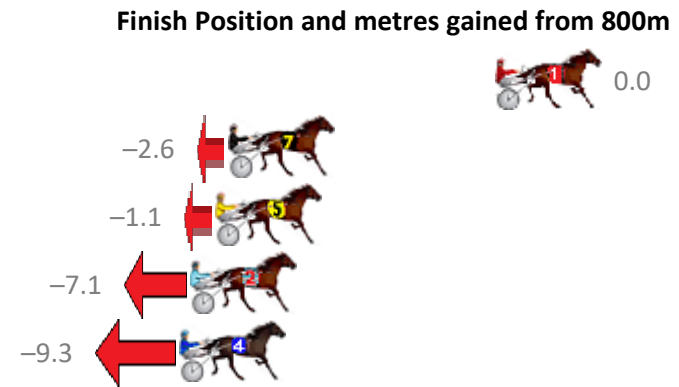

Albion Park Race 5 Distance 2138m

Tuesday, 16 July 2019

Gross Time: 2:36.50 MileRate: 1:57.80 LeadTime: 39.20s First Qtr: 31.30s Second Qtr: 30.00s Third Qtr: 28.30s Fourth Qtr: 27.70s

NoHorse	Plc	Margin	Time	800Time (W)	400 Time (W)
1 MAFUTA VAUTIN	1	0.0m	2:36.50	56.00s (0)	27.70s (1)
7 BODHI TREE	2	10.6m	2:37.23	56.18s (1)	27.98s (2)
5 ITS JUST KENNY	3	11.1m	2:37.27	56.08s (0)	28.23s (0)
2 LUCIFERS LEGEND	4	12.1m	2:37.34	56.50s (0)	28.21s (1)
4 BUNDABURRA	5	12.5m	2:37.37	56.65s (1)	28.40s (2)