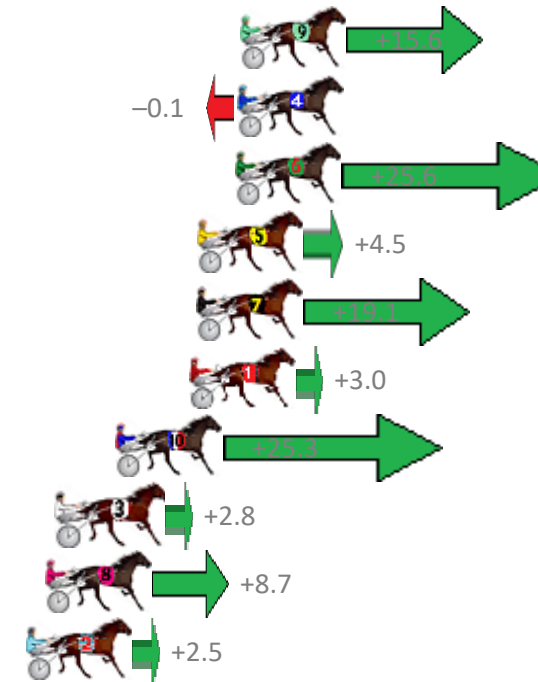

Albion Park Race 3 Distance 1660m

Tuesday, 16 July 2019

Gross Time: 2:01.70 MileRate: 1:58.00 LeadTime: 3.30s First Qtr: 28.40s Second Qtr: 31.30s Third Qtr: 29.30s Fourth Qtr: 29.40s

NoHorse	Plc	Margin	Time	800Time (W)	400 Time (W)
9 BRIGHTON PRINCE	1	0.0m	2:01.70	57.56s (1)	28.90s (2)
4 FEEL THE THUNDER	2	0.1m	2:01.71	58.71s (0)	29.41s (0)
6 LEFT A HURRIKANE	3	0.2m	2:01.71	56.82s (1)	28.55s (3)
5 RAMBUNCTIOUS	4	1.7m	2:01.82	58.37s (1)	29.28s (1)
7 MISS LILY MAY	4	1.7m	2:01.82	57.30s (1)	28.45s (1)
1 TARGARYEN HANOVER	6	2.0m	2:01.85	58.48s (0)	29.18s (0)
10 JEWEL OF PEAK	7	4.9m	2:02.06	56.84s (1)	28.55s (2)
3 ILLBEWATCHING	8	7.2m	2:02.23	58.49s (0)	29.25s (0)
8 TRUE STEPPER	9	7.7m	2:02.27	58.06s (0)	28.70s (0)
2 FAIREACHDAINN	10	8.5m	2:02.32	58.52s (1)	29.35s (1)

Finish Position and metres gained from 800m

Sectionals
Powered by

PJ Harness Analyser
Master harness racing with the power of sectionals
Owners, Trainers and Punters - Check out what's new at www.pjdata.com.au

The Racing Queensland Board (trading as Racing Queensland) and provider are not responsible for the completeness or accuracy of any of the information contained herein, and makes no representations about its suitability for any purpose.