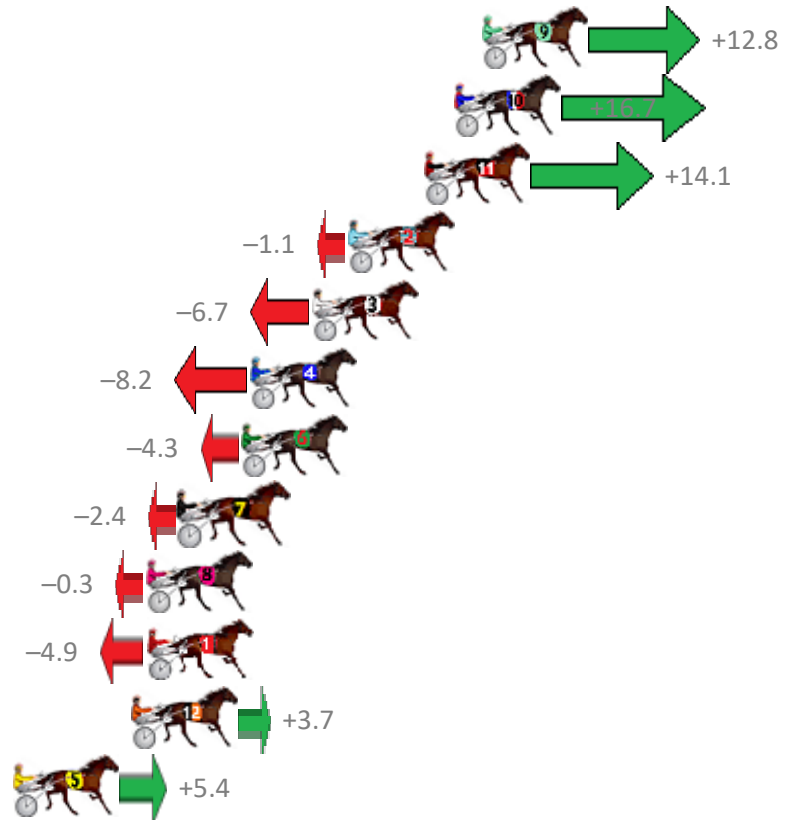

Albion Park Race 8 Distance 1660m

Tuesday, 16 July 2019

Gross Time: 1:56.90 MileRate: 1:53.30 LeadTime: 3.30s First Qtr: 26.90s Second Qtr: 30.60s Third Qtr: 28.10s Fourth Qtr: 28.00s

NoHorse	Plc	Margin	Time	800Time (W)	400 Time (W)
9 SCOOB OPERATOR	1	0.0m	1:56.90	55.20s (2)	27.68s (2)
10 PSYCHEDELIC	2	1.1m	1:56.98	54.93s (2)	27.43s (2)
11 JUMPING JOLT	3	2.3m	1:57.06	55.11s (1)	27.03s (1)
2 POLISHED ROCKS	4	5.3m	1:57.27	56.18s (0)	28.03s (0)
3 IMTHE GOLDEN CHILD	5	6.7m	1:57.37	56.57s (0)	28.47s (0)
4 SOMEMONDOSOMEW	6	9.2m	1:57.54	56.68s (1)	28.53s (1)
6 CHAPTER ONE	7	9.5m	1:57.57	56.40s (1)	28.22s (1)
7 GOTTA GOOD REASON	8	12.0m	1:57.74	56.27s (1)	28.03s (1)
8 KOTARE YORK	9	13.3m	1:57.83	56.12s (0)	27.85s (0)
1 THE NEXT STAR	10	13.3m	1:57.83	56.44s (0)	28.19s (0)
12 PARISIAN ROCKSTAR	11	13.9m	1:57.87	55.84s (0)	27.50s (0)
5 IDEAL WARRIOR	12	18.6m	1:58.20	55.72s (0)	28.22s (2)

Finish Position and metres gained from 800m

Sectionals
Powered by

PJ Harness Analyser
Master harness racing with the power of sectionals
Owners, Trainers and Punters - Check out what's new at www.pjdata.com.au

The Racing Queensland Board (trading as Racing Queensland) and provider are not responsible for the completeness or accuracy of any of the information contained herein, and makes no representations about its suitability for any purpose.