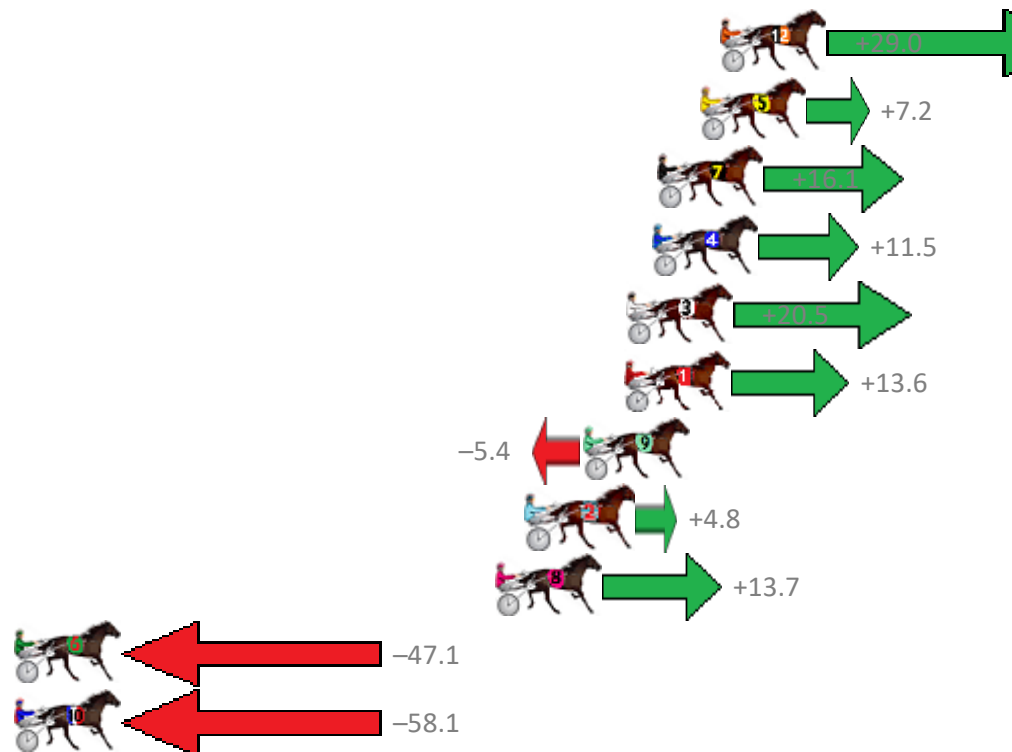

Albion Park Race 6 Distance 1660m

Tuesday, 16 July 2019

Gross Time: 1:58.00 MileRate: 1:54.40 LeadTime: 3.30s First Qtr: 29.50s Second Qtr: 27.80s Third Qtr: 28.90s Fourth Qtr: 28.50s

NoHorse	Plc	Margin	Time	800Time (W)	400 Time (W)
12 ITZ MY GENERATION	1	0.0m	1:58.00	55.32s (1)	27.33s (1)
5 KEY LARGO	2	0.8m	1:58.06	56.88s (0)	28.16s (0)
7 MAYWYNS COURAGE	3	2.5m	1:58.18	56.24s (1)	28.21s (1)
4 IN THE PAPER	4	2.7m	1:58.19	56.57s (1)	28.54s (1)
3 TUESDAYS FELLA	5	3.7m	1:58.26	55.93s (1)	27.94s (1)
1 LANCELOT BROMAC	6	3.8m	1:58.27	56.42s (0)	27.70s (0)
9 MONGOLIAN ARCHER	7	5.4m	1:58.38	57.79s (0)	28.88s (0)
2 THATS HOW WEROLL	8	7.6m	1:58.54	57.06s (0)	28.34s (0)
8 IM NORMA JEAN	9	8.9m	1:58.63	56.42s (0)	27.65s (0)
6 SHEISWATCHING	10	78.5m	2:03.59	60.78s (0)	30.82s (0)
10 VINTAGE DREAM	11	128.1m	2:07.13	61.57s (0)	30.50s (0)

Finish Position and metres gained from 800m

Sectionals
Powered by

PJ Harness Analyser
Master harness racing with the power of sectionals
Owners, Trainers and Punters - Check out what's new at www.pjdata.com.au

The Racing Queensland Board (trading as Racing Queensland) and provider are not responsible for the completeness or accuracy of any of the information contained herein, and makes no representations about its suitability for any purpose.