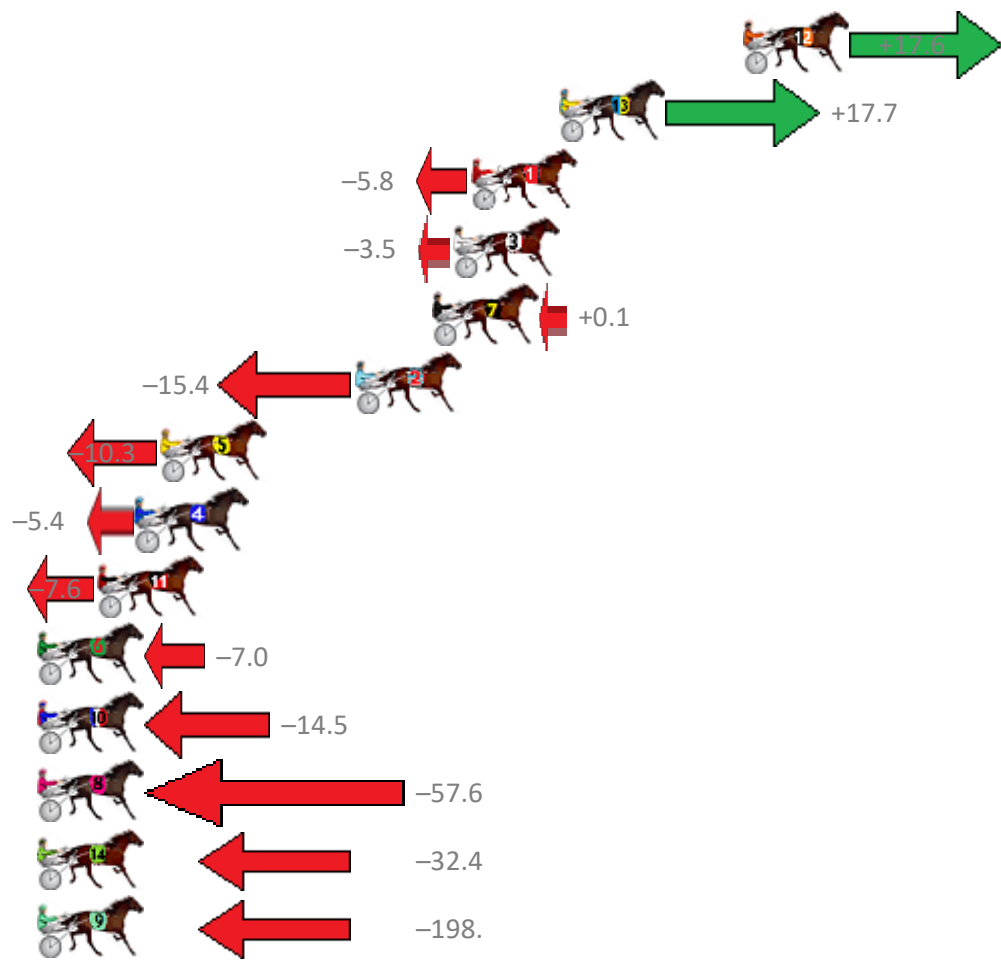

Albion Park Race 1 Distance 2138m

Tuesday, 16 July 2019

Gross Time: 2:39.50 MileRate: 1:59.50 LeadTime: 40.50s First Qtr: 29.50s Second Qtr: 29.80s Third Qtr: 30.10s Fourth Qtr: 29.60s

NoHorse	Plc	Margin	Time	800Time (W)	400 Time (W)
12 MATATOKI	1	0.0m	2:39.50	58.39s (2)	29.24s (2)
13 MISTER GUNSEN	2	7.3m	2:40.04	58.38s (1)	29.39s (2)
1 LANSBURY	3	10.8m	2:40.30	60.13s (0)	30.07s (0)
3 MISTER OZ	4	11.5m	2:40.35	59.96s (1)	29.16s (2)
7 JUSTABILIKEMUM	5	12.3m	2:40.41	59.69s (0)	29.84s (1)
2 JETER	6	15.4m	2:40.64	60.85s (0)	30.74s (0)
5 POPCORN SUTTON	7	23.1m	2:41.21	60.47s (2)	31.10s (1)
4 MONORAIL	8	24.0m	2:41.28	60.10s (1)	29.97s (0)
11 SCORCHED	9	25.6m	2:41.39	60.27s (0)	30.47s (0)
6 DAENERYS STORMBOR	10	29.2m	2:41.66	60.22s (0)	30.37s (3)
10 SKYFLYER	11	60.5m	2:43.98	60.78s (0)	30.01s (0)
8 DAVEYS GIFT	12	61.0m	2:44.01	64.00s (1)	32.92s (1)
14 GREG THE GREAT	13	63.6m	2:44.21	62.12s (1)	32.32s (3)
9 GARLAND GREENE	14	226.7m	2:56.28	74.54s (0)	44.23s (2)

Finish Position and metres gained from 800m

Sectionals
Powered by

PJ Harness Analyser
Master harness racing with the power of sectionals
Owners, Trainers and Punters - Check out what's new at www.pjdata.com.au

The Racing Queensland Board (trading as Racing Queensland) and provider are not responsible for the completeness or accuracy of any of the information contained herein, and makes no representations about its suitability for any purpose.