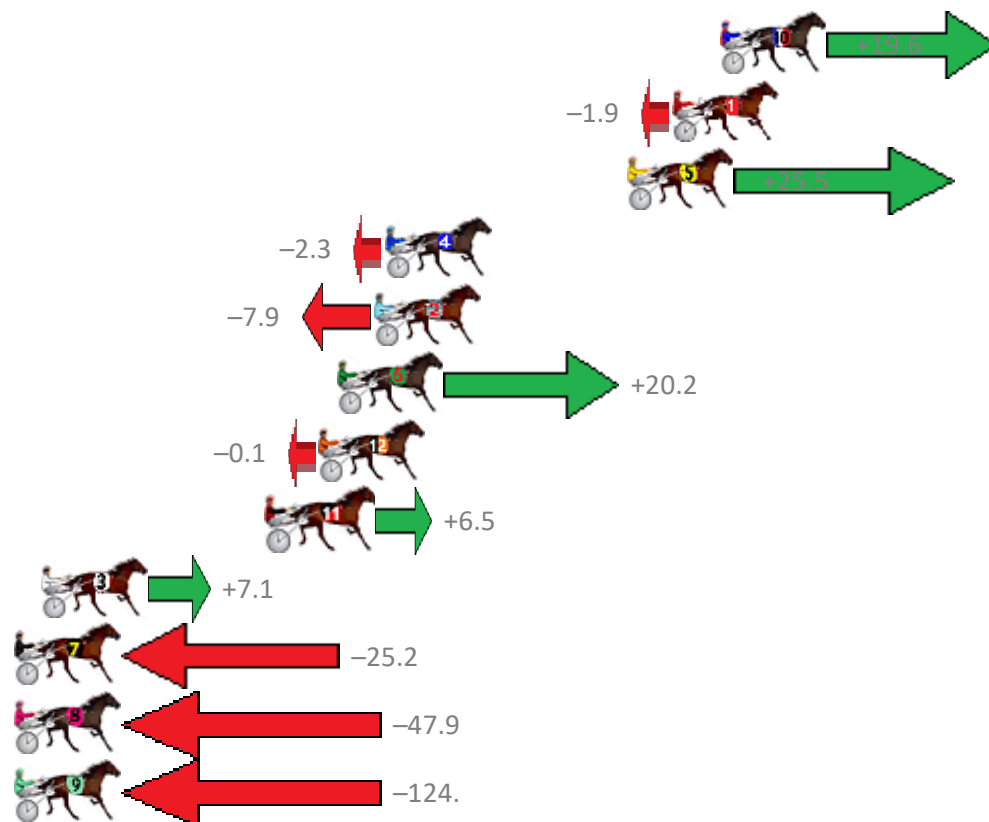

Albion Park Race 7 Distance 1660m

Tuesday, 16 July 2019

Gross Time: 1:56.90 MileRate: 1:53.30 LeadTime: 3.50s First Qtr: 27.40s Second Qtr: 29.80s Third Qtr: 27.80s Fourth Qtr: 28.40s

NoHorse	Plc	Margin	Time	800Time (W)	400 Time (W)
10 SECRETAGENT TYCOON	1	0.0m	1:56.90	54.82s (2)	28.02s (1)
1 OUR UNCLE ALAN	2	1.9m	1:57.03	56.33s (0)	28.53s (0)
5 TOMMY UNDER FIRE	3	3.7m	1:57.16	54.41s (1)	27.53s (2)
4 SACHE GIRL	4	13.3m	1:57.84	56.36s (1)	28.56s (0)
2 ITSADANCEOFF	5	13.7m	1:57.87	56.75s (0)	28.98s (0)
6 IMA BIRUBI BOY	6	15.2m	1:57.98	54.78s (1)	28.07s (1)
12 JUSTA DALE	7	15.9m	1:58.03	56.21s (0)	27.75s (0)
11 HOWS THE MEMORY	8	17.9m	1:58.17	55.74s (2)	28.90s (2)
3 JUST TOMMY	9	26.9m	1:58.81	55.70s (0)	28.09s (0)
7 CAPTAIN COSMONAUT	10	31.6m	1:59.14	57.97s (1)	29.85s (1)
8 MO JARNEY	11	58.7m	2:01.07	59.56s (0)	31.20s (0)
9 LITTLELIONELJAMES	12	139.8m	2:06.83	64.93s (1)	37.23s (1)

Finish Position and metres gained from 800m

Sectionals
Powered by

PJ Harness Analyser
Master harness racing with the power of sectionals
Owners, Trainers and Punters - Check out what's new at www.pjdata.com.au

The Racing Queensland Board (trading as Racing Queensland) and provider are not responsible for the completeness or accuracy of any of the information contained herein, and makes no representations about its suitability for any purpose.