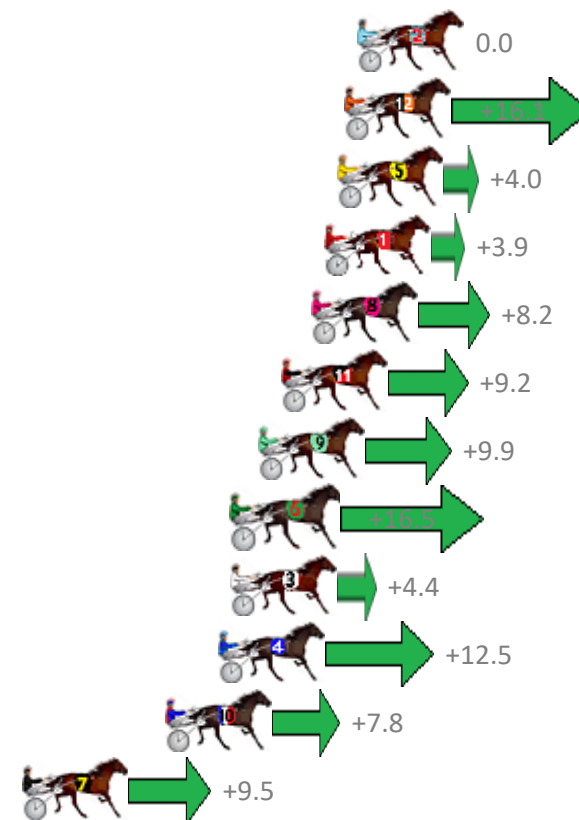

Albion Park Race 9 Distance 1660m

Tuesday, 16 July 2019

Gross Time: 1:57.30 MileRate: 1:53.80 LeadTime: 3.40s First Qtr: 27.70s Second Qtr: 29.50s Third Qtr: 27.80s Fourth Qtr: 28.90s

NoHorse	Plc	Margin	Time	800Time (W)	400 Time (W)
2 WITHALOTOFLUCK	1	0.0m	1:57.30	56.70s (0)	28.90s (0)
12 LITTLE CHANGE	2	0.5m	1:57.34	55.56s (2)	28.33s (2)
5 AQUA MISS	3	0.8m	1:57.36	56.42s (1)	28.77s (1)
1 GOD SAKE	4	1.3m	1:57.39	56.42s (0)	28.62s (0)
8 BELLS BEACH HOUSE	5	1.8m	1:57.43	56.12s (0)	28.35s (0)
11 BRADS LUCK	6	3.0m	1:57.52	56.05s (2)	28.84s (2)
9 COLONEL JOY	7	3.9m	1:57.58	56.00s (1)	28.23s (1)
6 PROFICIENT	8	4.9m	1:57.65	55.53s (2)	28.11s (2)
3 IMA BLACK BEAUTY	9	5.0m	1:57.66	56.39s (1)	28.65s (1)
4 FIOKI	10	5.5m	1:57.70	55.81s (1)	28.04s (1)
10 KARINYA MULLY	11	7.6m	1:57.85	56.15s (0)	28.41s (0)
7 OYSTER STRIDE	12	13.3m	1:58.26	56.03s (1)	28.14s (2)

Finish Position and metres gained from 800m

Sectionals
Powered by

PJ Harness Analyser
Master harness racing with the power of sectionals
Owners, Trainers and Punters - Check out what's new at www.pjdata.com.au

The Racing Queensland Board (trading as Racing Queensland) and provider are not responsible for the completeness or accuracy of any of the information contained herein, and makes no representations about its suitability for any purpose.