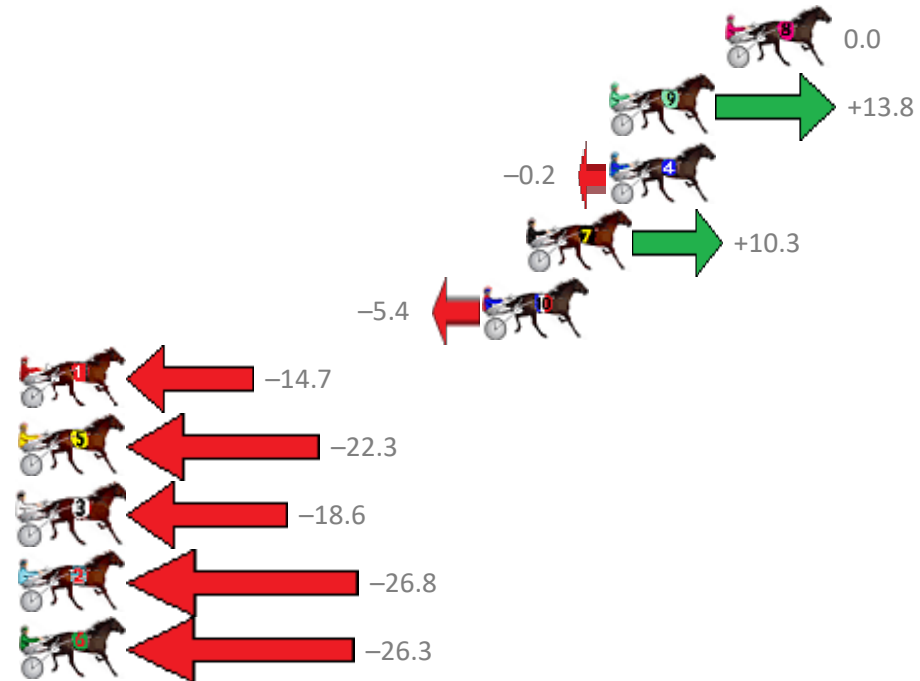

Albion Park Race 2 Distance 2647m

Tuesday, 16 July 2019

Gross Time: 3:22.70 MileRate: 2:02.80 LeadTime: 82.70s First Qtr: 29.40s Second Qtr: 29.70s Third Qtr: 30.40s Fourth Qtr: 30.50s

NoHorse	Plc	Margin	Time	800Time (W)	400 Time (W)
8 RUNNING FREE	1	0.0m	3:22.70	60.90s (0)	30.50s (0)
9 ALS LAW	2	4.6m	3:23.05	59.85s (0)	29.66s (0)
4 DAY TOURER	3	4.6m	3:23.05	60.92s (0)	30.42s (0)
7 WHATABOYZ	4	7.9m	3:23.30	60.12s (1)	29.76s (3)
10 ONE MUSCLE HILL	5	9.6m	3:23.43	61.31s (1)	30.85s (1)
1 SOMEDASH	6	28.7m	3:24.89	62.02s (0)	31.45s (1)
5 EL SWAVO	7	31.3m	3:25.09	62.60s (1)	32.02s (1)
3 PRINCESS KATERINA	8	32.4m	3:25.17	62.32s (1)	31.45s (2)
2 BOURBONONTHEROCK	9	36.2m	3:25.46	62.94s (0)	32.48s (0)
6 HEART OF CHANGE	10	48.7m	3:26.41	62.90s (1)	33.34s (2)

Finish Position and metres gained from 800m

Sectionals
Powered by

PJ Harness Analyser
Master harness racing with the power of sectionals
Owners, Trainers and Punters - Check out what's new at www.pjdata.com.au

The Racing Queensland Board (trading as Racing Queensland) and provider are not responsible for the completeness or accuracy of any of the information contained herein, and makes no representations about its suitability for any purpose.