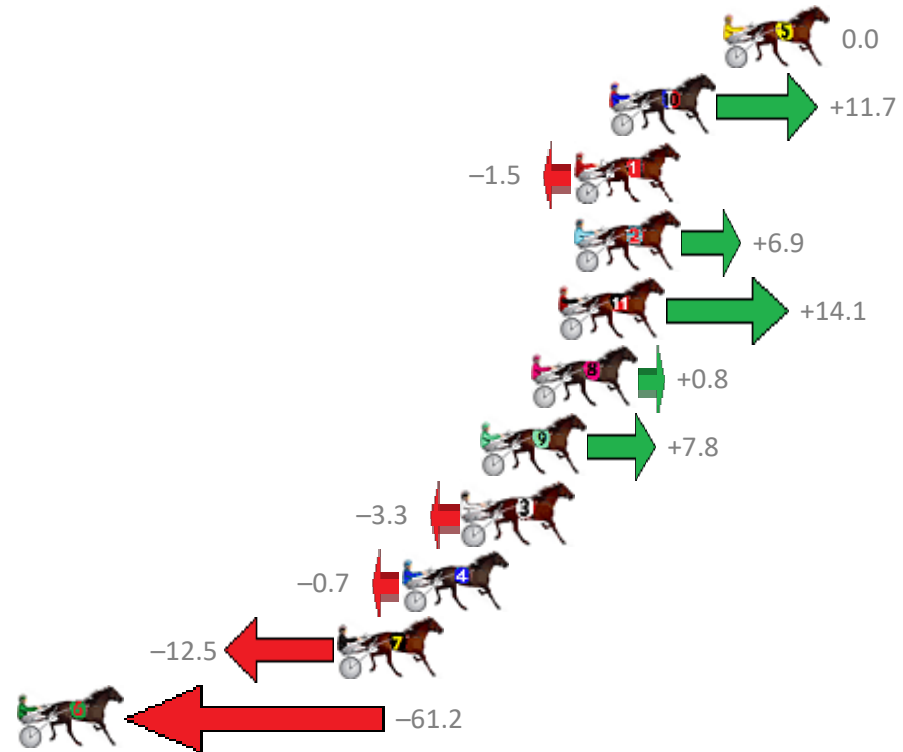

Albion Park Race 4 Distance 1660m

Tuesday, 25 June 2019

Gross Time: 1:58.70 MileRate: 1:55.10 LeadTime: 3.40s First Qtr: 27.70s Second Qtr: 30.80s Third Qtr: 28.70s Fourth Qtr: 28.10s

NoHorse	Plc	Margin	Time	800Time (W)	400 Time (W)
5 RECIPE FOR DREAMING	1	0.0m	1:58.70	56.80s (0)	28.10s (0)
10 JUSTA DALE	2	4.5m	1:59.02	55.97s (1)	27.64s (2)
1 TORQUE FEELS GOOD	3	5.9m	1:59.11	56.91s (0)	28.14s (0)
2 WANDARY MUSCAT	4	5.9m	1:59.11	56.31s (0)	27.52s (0)
11 GINA MACH	5	6.5m	1:59.16	55.80s (1)	27.46s (2)
8 SLIPPERY JADE	6	7.6m	1:59.23	56.74s (0)	27.93s (0)
9 GONE WAY BACK	7	9.6m	1:59.37	56.25s (0)	27.36s (1)
3 CAVALRYMAN	8	10.3m	1:59.42	57.03s (1)	28.12s (1)
4 CAESARS ASTRUM	9	12.7m	1:59.59	56.85s (1)	27.98s (1)
7 NIKALONG HENRY	10	15.3m	1:59.77	57.69s (1)	28.77s (1)
6 CHEESY FINGERS	11	121.2m	2:07.21	61.15s (0)	31.35s (0)

Finish Position and metres gained from 800m

Sectionals
Powered by

PJ Harness Analyser
Master harness racing with the power of sectionals
Owners, Trainers and Punters - Check out what's new at www.pjdata.com.au

The Racing Queensland Board (trading as Racing Queensland) and provider are not responsible for the completeness or accuracy of any of the information contained herein, and makes no representations about its suitability for any purpose.