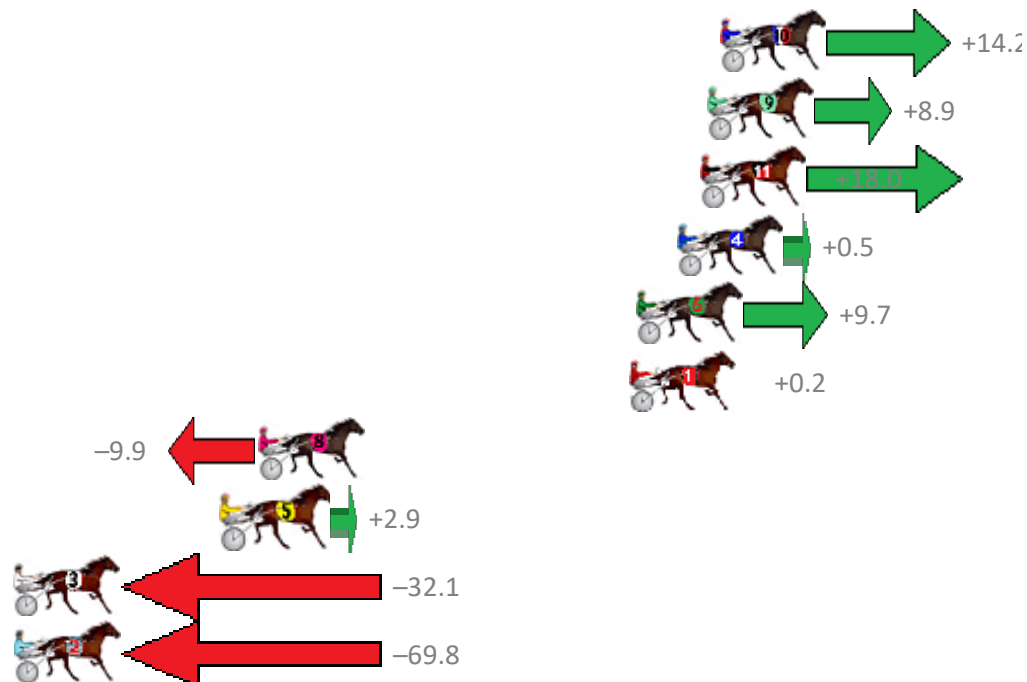

Albion Park Race 10 Distance 2138m

Tuesday, 25 June 2019

Gross Time: 2:34.40 MileRate: 1:56.20 LeadTime: 37.40s First Qtr: 30.60s Second Qtr: 29.20s Third Qtr: 28.50s Fourth Qtr: 28.70s

NoHorse	Plc	Margin	Time	800Time (W)	400 Time (W)
10 CLASSIE AMERICAN	1	0.0m	2:34.40	56.18s (1)	28.33s (1)
9 TOMMY UNDER FIRE	2	0.5m	2:34.44	56.56s (2)	28.71s (1)
11 SCHOUTEN ISLAND	3	0.8m	2:34.46	55.91s (1)	28.08s (1)
4 OUR UNCLE ALAN	4	1.7m	2:34.52	57.16s (1)	28.82s (0)
6 THATS HOW WEROLL	5	3.3m	2:34.64	56.51s (0)	27.57s (2)
1 SHEISWATCHING	6	3.6m	2:34.66	57.19s (0)	28.21s (0)
8 KEY LARGO	7	18.3m	2:35.71	57.91s (0)	28.76s (1)
5 CAPTAIN COSMONAUT	8	19.7m	2:35.81	56.99s (0)	29.08s (2)
3 JUSTALITTLE TORQUE	9	38.5m	2:37.16	59.50s (1)	31.02s (0)
2 LEFT A TERROR	10	69.8m	2:39.41	62.19s (0)	32.49s (0)

Finish Position and metres gained from 800m

Sectionals
Powered by

PJ Harness Analyser
Master harness racing with the power of sectionals
Owners, Trainers and Punters - Check out what's new at www.pjdata.com.au

The Racing Queensland Board (trading as Racing Queensland) and provider are not responsible for the completeness or accuracy of any of the information contained herein, and makes no representations about its suitability for any purpose.