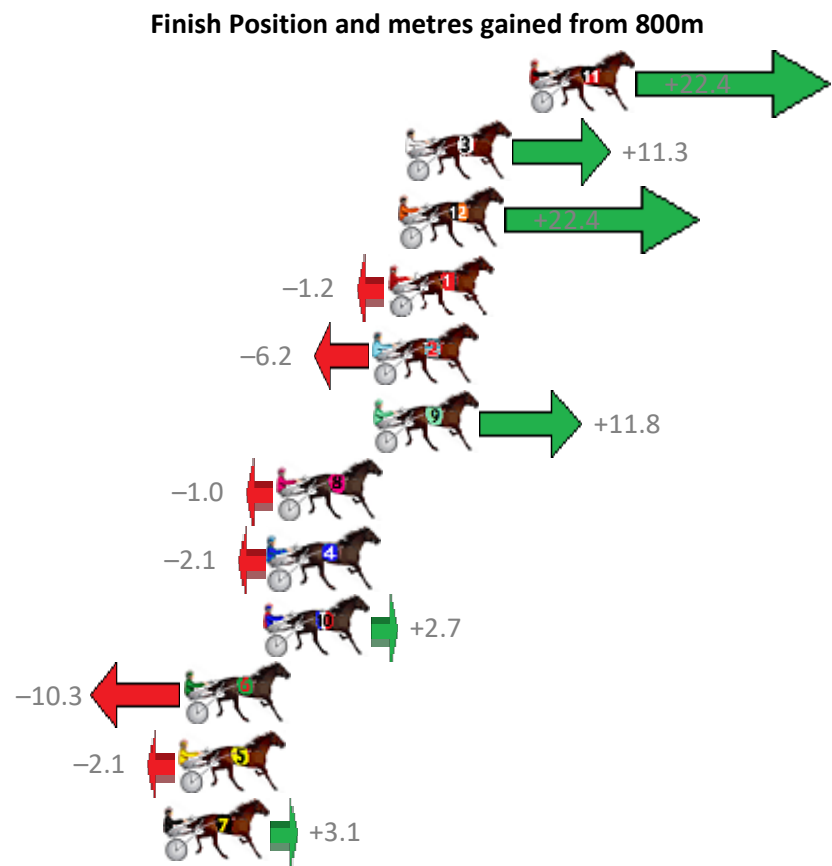

Albion Park Race 8 Distance 2138m

Tuesday, 25 June 2019

Gross Time: 2:35.20 MileRate: 1:56.80 LeadTime: 36.50s First Qtr: 29.40s Second Qtr: 31.70s Third Qtr: 29.10s Fourth Qtr: 28.50s

NoHorse	Plc	Margin	Time	800Time (W)	400 Time (W)
11 DEECAESAR	1	0.0m	2:35.20	55.99s (2)	27.79s (2)
3 FIOKI	2	4.9m	2:35.55	56.79s (1)	27.77s (1)
12 LIVING AGAIN	3	5.2m	2:35.57	55.99s (2)	27.84s (2)
1 RAYS CHOICE	4	5.6m	2:35.60	57.69s (0)	28.57s (0)
2 POLISHED ROCKS	5	6.2m	2:35.64	58.05s (0)	28.94s (0)
9 GASMONKEY	6	6.2m	2:35.64	56.75s (2)	28.51s (2)
8 IDEAL WARRIOR	7	10.0m	2:35.91	57.67s (0)	28.57s (0)
4 TOMEARA	8	10.3m	2:35.93	57.75s (1)	28.74s (1)
10 SPORTS BOUNTY	9	10.5m	2:35.95	57.41s (0)	28.29s (0)
6 OUTLAW FELLA	10	13.7m	2:36.18	58.34s (1)	29.32s (1)
5 CHAPTER ONE	11	13.9m	2:36.19	57.75s (2)	28.71s (1)
7 MY MASTERCRAFTSMA	12	14.5m	2:36.23	57.38s (0)	28.29s (0)

Sectionals
Powered by

PJ Harness Analyser
Master harness racing with the power of sectionals
Owners, Trainers and Punters - Check out what's new at www.pjdata.com.au

The Racing Queensland Board (trading as Racing Queensland) and provider are not responsible for the completeness or accuracy of any of the information contained herein, and makes no representations about its suitability for any purpose.