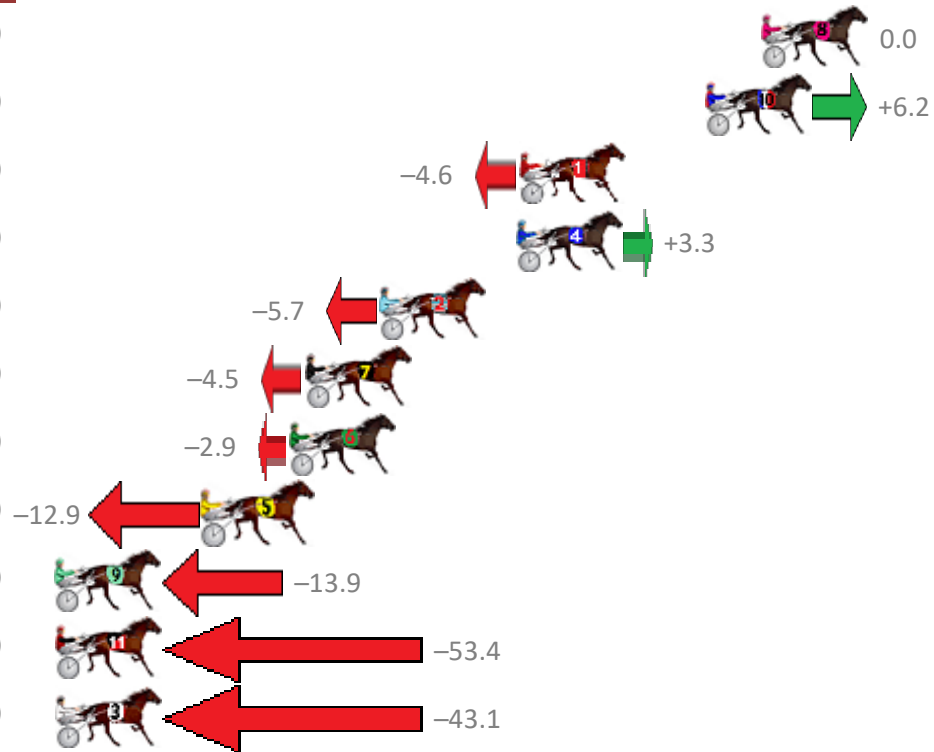

Albion Park Race 2 Distance 2647m

Tuesday, 25 June 2019

Gross Time: 3:21.30 MileRate: 2:01.50 LeadTime: 81.90s First Qtr: 30.50s Second Qtr: 30.80s Third Qtr: 28.20s Fourth Qtr: 29.90s

NoHorse	Plc	Margin	Time	800Time (W)	400 Time (W)
8 MATATOKI	1	0.0m	3:21.30	58.10s (0)	29.90s (0)
10 NORTHERN MUSCLE	2	2.2m	3:21.46	57.65s (2)	29.72s (1)
1 JUSTABILIKEMUM	3	9.6m	3:22.02	58.43s (0)	29.86s (0)
4 ASTRAL RULER	4	9.7m	3:22.03	57.86s (2)	29.79s (1)
2 JETER	5	15.1m	3:22.43	58.51s (0)	29.89s (0)
7 WHATABOYZ	6	18.1m	3:22.65	58.43s (0)	29.77s (0)
6 GREG THE GREAT	7	18.7m	3:22.70	58.31s (1)	29.50s (2)
5 LANSBURY	8	22.1m	3:22.95	59.04s (1)	30.34s (1)
9 SPRINGBANK EDEN	9	31.9m	3:23.68	59.11s (0)	30.24s (0)
11 MISTER GUNSEN	10	57.6m	3:25.61	61.98s (1)	32.38s (1)
3 IM THE COMMANDO	11	123.1m	3:30.50	61.23s (0)	31.63s (0)

Finish Position and metres gained from 800m

Sectionals
Powered by

PJ Harness Analyser
Master harness racing with the power of sectionals
Owners, Trainers and Punters - Check out what's new at www.pjdata.com.au

The Racing Queensland Board (trading as Racing Queensland) and provider are not responsible for the completeness or accuracy of any of the information contained herein, and makes no representations about its suitability for any purpose.