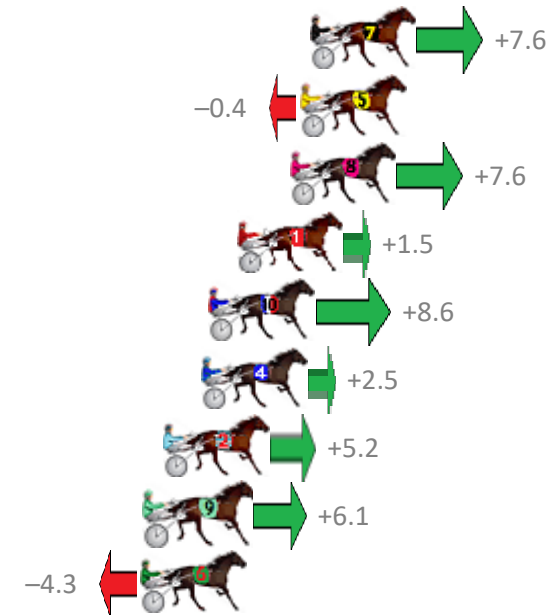

Albion Park Race 7 Distance 1660m

Tuesday, 25 June 2019

Gross Time: 1:57.40 MileRate: 1:53.90 LeadTime: 3.20s First Qtr: 27.30s Second Qtr: 30.90s Third Qtr: 27.90s Fourth Qtr: 28.10s

NoHorse	Plc	Margin	Time	800Time (W)	400 Time (W)
7 HUGHIE GREEN	1	0.0m	1:57.40	55.47s (2)	28.02s (2)
5 INVINCIBLE LOXTON	2	0.4m	1:57.43	56.03s (0)	28.13s (0)
8 SIR JULIAN	3	0.8m	1:57.46	55.47s (0)	27.54s (0)
1 MAFUTA VAUTIN	4	2.9m	1:57.60	55.90s (0)	27.99s (0)
10 HASHTAG	5	4.0m	1:57.68	55.40s (2)	27.97s (2)
4 KOTARE YORK	6	4.3m	1:57.70	55.83s (1)	28.05s (1)
2 WITHALOTOFLUCK	7	5.8m	1:57.81	55.64s (1)	27.86s (1)
9 SWEET AS	8	6.5m	1:57.86	55.57s (0)	27.63s (0)
6 MACH ALERT	9	6.7m	1:57.87	56.30s (1)	28.54s (1)

Finish Position and metres gained from 800m

Sectionals
Powered by

PJ Harness Analyser
Master harness racing with the power of sectionals
Owners, Trainers and Punters - Check out what's new at www.pjdata.com.au

The Racing Queensland Board (trading as Racing Queensland) and provider are not responsible for the completeness or accuracy of any of the information contained herein, and makes no representations about its suitability for any purpose.