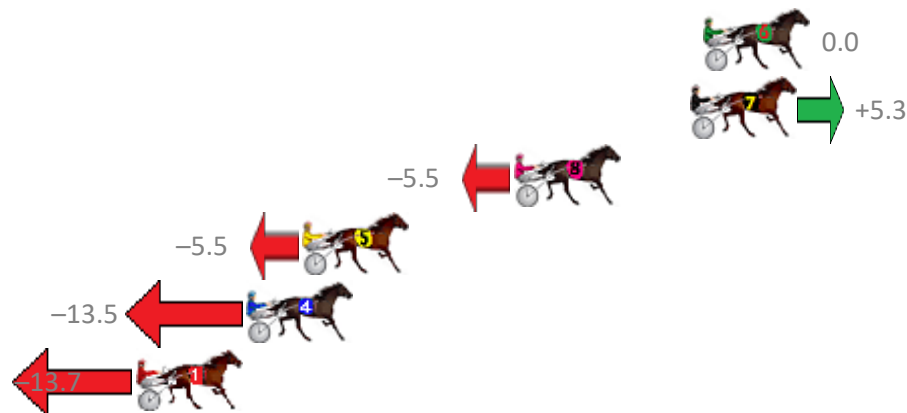

Albion Park Race 6 Distance 1660m

Tuesday, 25 June 2019

Gross Time: 2:00.50 MileRate: 1:56.80 LeadTime: 4.10s First Qtr: 28.60s Second Qtr: 31.90s Third Qtr: 28.70s Fourth Qtr: 27.20s

NoHorse	Plc	Margin	Time	800Time (W)	400 Time (W)
6 STUDLEIGH SONNY	1	0.0m	2:00.50	55.90s (0)	27.20s (0)
7 SUPERBASS	2	0.5m	2:00.53	55.53s (1)	26.87s (1)
8 AUNTY BESSY	3	7.5m	2:01.01	56.28s (1)	27.64s (1)
5 ALLY ROGAN	4	15.9m	2:01.58	56.28s (1)	27.57s (1)
4 NAUGHTYINHEAVEN	5	18.1m	2:01.73	56.84s (0)	28.06s (0)
1 TORQUE TO THE MAX	6	22.5m	2:02.03	56.86s (0)	28.04s (0)

Finish Position and metres gained from 800m

Sectionals
Powered by

PJ Harness Analyser
Master harness racing with the power of sectionals
Owners, Trainers and Punters - Check out what's new at www.pjdata.com.au

The Racing Queensland Board (trading as Racing Queensland) and provider are not responsible for the completeness or accuracy of any of the information contained herein, and makes no representations about its suitability for any purpose.