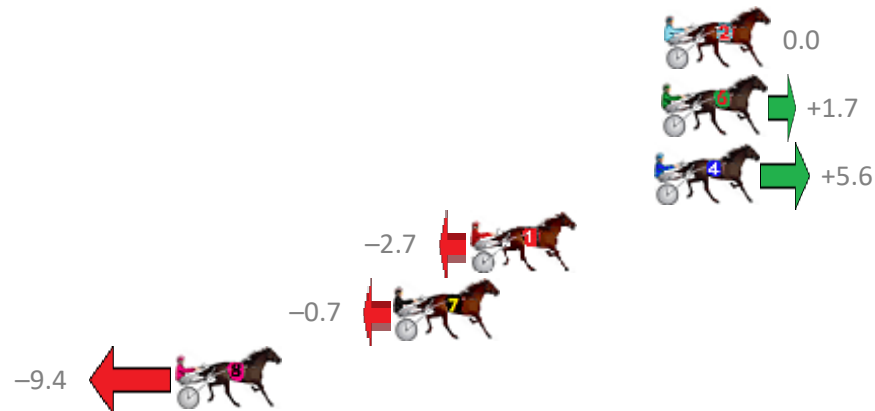

Albion Park Race 9 Distance 1660m

Tuesday, 25 June 2019

Gross Time: 1:57.40 MileRate: 1:53.80 LeadTime: 3.40s First Qtr: 28.20s Second Qtr: 29.90s Third Qtr: 27.80s Fourth Qtr: 28.10s

NoHorse	Plc	Margin	Time	800Time (W)	400 Time (W)
2 MAJOR CURRENCY	1	0.0m	1:57.40	55.90s (0)	28.10s (0)
6 LETSGOTOTHEHOP	2	0.1m	1:57.41	55.78s (1)	27.97s (1)
4 CARDLESFROMHEAVEN	3	0.4m	1:57.43	55.51s (1)	27.69s (1)
1 AINTNOBETTOR	4	7.7m	1:57.94	56.09s (0)	28.19s (0)
7 COLONEL JOY	5	10.7m	1:58.15	55.95s (1)	28.12s (1)
8 JACKS AT THE BEACH	6	19.4m	1:58.76	56.56s (0)	28.65s (0)

Finish Position and metres gained from 800m

Sectionals
Powered by

PJ Harness Analyser
Master harness racing with the power of sectionals
Owners, Trainers and Punters - Check out what's new at www.pjdata.com.au

The Racing Queensland Board (trading as Racing Queensland) and provider are not responsible for the completeness or accuracy of any of the information contained herein, and makes no representations about its suitability for any purpose.