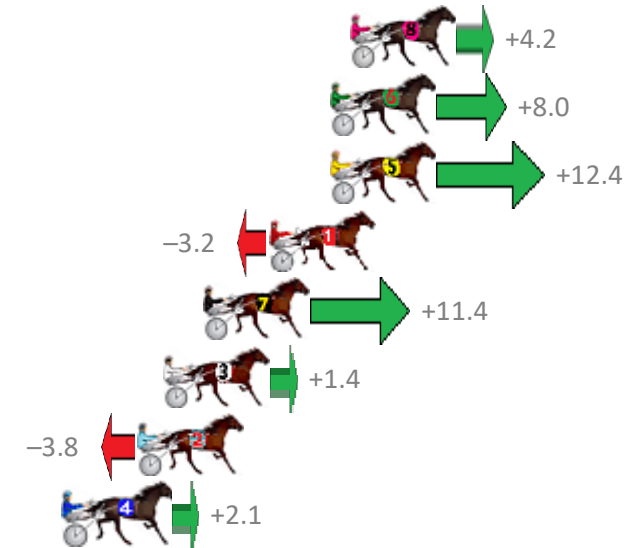

Albion Park Race 5 Distance 2138m

Tuesday, 25 June 2019

Gross Time: 2:37.40   MileRate: 1:58.50   LeadTime: 38.80s   First Qtr: 32.60s   Second Qtr: 29.70s   Third Qtr: 27.90s   Fourth Qtr: 28.40s

NoHorse	Plc	Margin	Time	800Time (W)	400 Time (W)
8 OUR LITTLE DIGGER	1	0.0m	2:37.40	56.00s (0)	28.05s (0)
6 FIRE AND ICE	2	0.8m	2:37.46	55.74s (1)	27.86s (2)
5 BUMPER	3	0.8m	2:37.46	55.43s (1)	27.53s (2)
1 MELANNA BEACH	4	3.2m	2:37.63	56.53s (0)	28.63s (0)
7 BEEF CITY BLAZE	5	5.8m	2:37.81	55.50s (1)	27.58s (1)
3 HUGHIES SISTER	6	7.4m	2:37.93	56.20s (0)	28.23s (0)
2 MATRON JUJON	7	8.4m	2:38.00	56.57s (1)	28.63s (1)
4 ALWAYS AT NIGHT	8	11.3m	2:38.20	56.15s (0)	28.14s (0)

Finish Position and metres gained from 800m

Sectionals
Powered by

PJ Harness Analyser
Master harness racing with the power of sectionals
Owners, Trainers and Punters - Check out what's new at www.pjdata.com.au

The Racing Queensland Board (trading as Racing Queensland) and provider are not responsible for the completeness or accuracy of any of the information contained herein, and makes no representations about its suitability for any purpose.