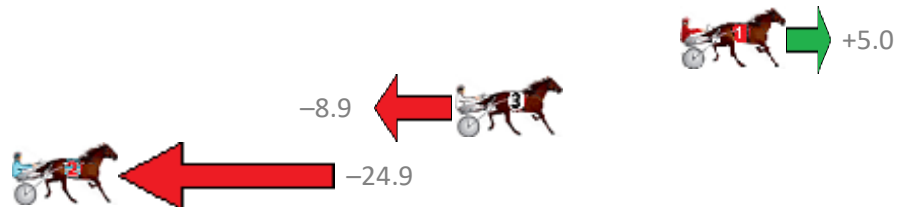

Albion Park Race 1 Distance 1628m

Tuesday, 25 June 2019

Gross Time: 2:14.90 MileRate: 2:13.30 LeadTime: 2.80s First Qtr: 35.40s Second Qtr: 34.50s Third Qtr: 31.80s Fourth Qtr: 30.40s

NoHorse	Plc	Margin	Time	800Time (W)	400 Time (W)
1 SHEGOTSASS	1	0.0m	2:14.90	61.81s (0)	29.96s (1)
3 NO LOVE ABOUT IT	2	8.9m	2:15.58	62.89s (0)	31.08s (0)
2 FIRST OFFENCE	3	26.5m	2:16.91	64.14s (1)	32.32s (1)

Finish Position and metres gained from 800m

Sectionals
Powered by

PJ Harness Analyser
Master harness racing with the power of sectionals
Owners, Trainers and Punters - Check out what's new at www.pjdata.com.au

The Racing Queensland Board (trading as Racing Queensland) and provider are not responsible for the completeness or accuracy of any of the information contained herein, and makes no representations about its suitability for any purpose.