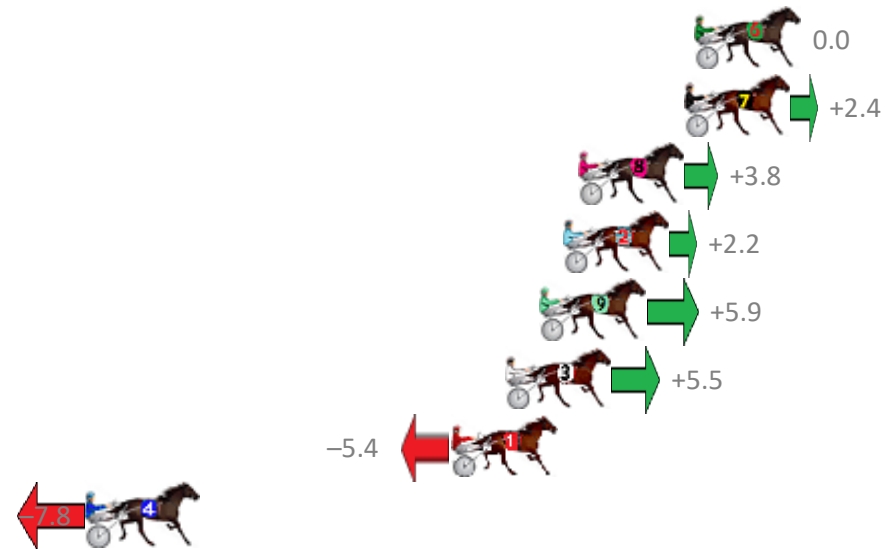

Albion Park Race 5 Distance 1660m

Friday, 21 June 2019

Gross Time: 1:59.00 MileRate: 1:55.40 LeadTime: 3.60s First Qtr: 27.90s Second Qtr: 30.80s Third Qtr: 29.10s Fourth Qtr: 27.60s

NoHorse	Plc	Margin	Time	800Time (W)	400 Time (W)
6 REDS GOOD TO GO	1	0.0m	1:59.00	56.70s (0)	27.60s (0)
7 MISTERY ROAD	2	0.4m	1:59.03	56.53s (1)	27.56s (1)
8 MILLWOOD TILLY	3	4.6m	1:59.32	56.43s (0)	27.26s (0)
2 MERAVIGLIA	4	5.2m	1:59.36	56.54s (1)	27.43s (1)
9 ANOTHER STATEMENT	5	6.1m	1:59.42	56.28s (1)	27.19s (1)
3 MEGA STAR	6	7.5m	1:59.52	56.31s (0)	27.10s (0)
1 RAMBUNCTIOUS	7	9.6m	1:59.66	57.08s (0)	27.92s (0)
4 ARCHILLES	8	24.0m	2:00.66	57.25s (1)	28.06s (1)

Finish Position and metres gained from 800m

Sectionals
Powered by

PJ Harness Analyser
Master harness racing with the power of sectionals
Owners, Trainers and Punters - Check out what's new at www.pjdata.com.au

The Racing Queensland Board (trading as Racing Queensland) and provider are not responsible for the completeness or accuracy of any of the information contained herein, and makes no representations about its suitability for any purpose.