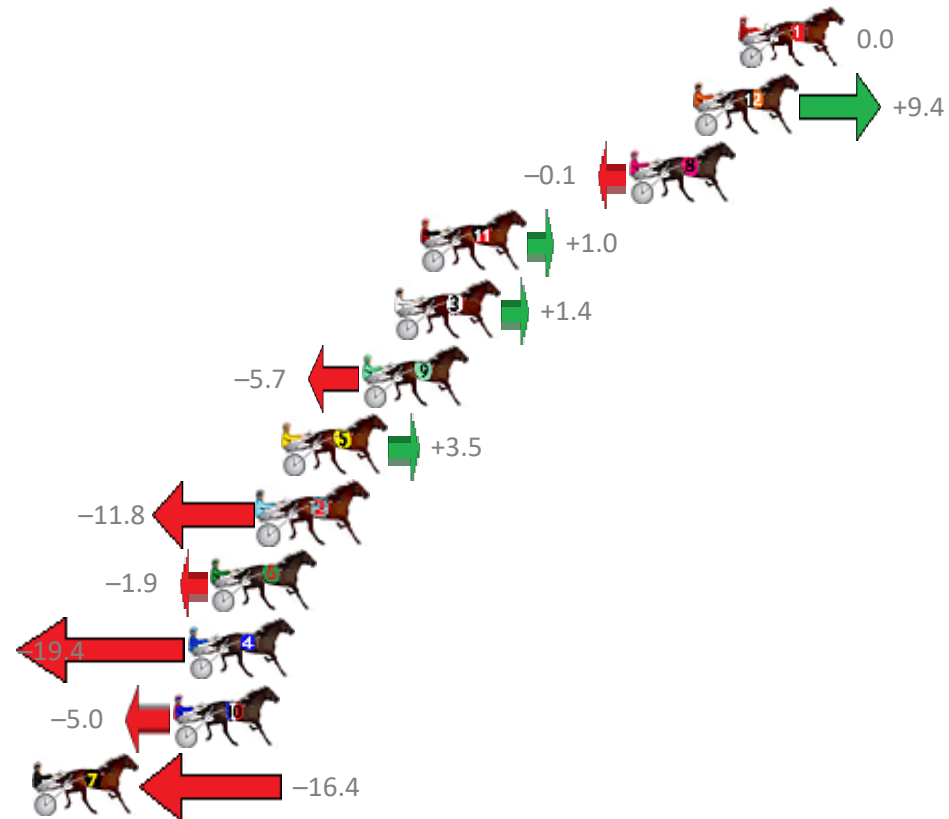

Albion Park Race 9 Distance 1660m

Friday, 21 June 2019

Gross Time: 1:58.40 MileRate: 1:54.80 LeadTime: 3.30s First Qtr: 28.30s Second Qtr: 31.10s Third Qtr: 27.30s Fourth Qtr: 28.40s

NoHorse	Plc	Margin	Time	800Time (W)	400 Time (W)
1 ROYAL LINCOLN	1	0.0m	1:58.40	55.70s (0)	28.40s (0)
12 JUST SEDUCE ME	2	1.8m	1:58.53	55.05s (1)	27.92s (0)
8 COULDNTBETOLD	3	4.3m	1:58.71	55.71s (0)	28.39s (0)
11 SUBTLE ADVICE	4	12.6m	1:59.29	55.63s (0)	27.93s (0)
3 LANCELOT BROMAC	5	13.6m	1:59.37	55.60s (1)	28.41s (2)
9 GOVINNI	6	14.9m	1:59.46	56.10s (0)	28.46s (0)
5 SOLDIER OF FORTUNE	7	18.1m	1:59.69	55.46s (2)	28.05s (1)
2 CC JONES	8	19.0m	1:59.75	56.52s (1)	29.12s (2)
6 LIFEONTHEBEACH	9	20.9m	1:59.88	55.83s (1)	28.66s (1)
4 SACHE GIRL	10	21.8m	1:59.95	57.05s (1)	29.41s (1)
10 STOMPPEM	11	22.4m	1:59.99	56.05s (2)	28.41s (2)
7 SON OF MARA	12	29.4m	2:00.49	56.84s (2)	29.22s (2)

Finish Position and metres gained from 800m

Sectionals
Powered by

PJ Harness Analyser
Master harness racing with the power of sectionals
Owners, Trainers and Punters - Check out what's new at www.pjdata.com.au

The Racing Queensland Board (trading as Racing Queensland) and provider are not responsible for the completeness or accuracy of any of the information contained herein, and makes no representations about its suitability for any purpose.