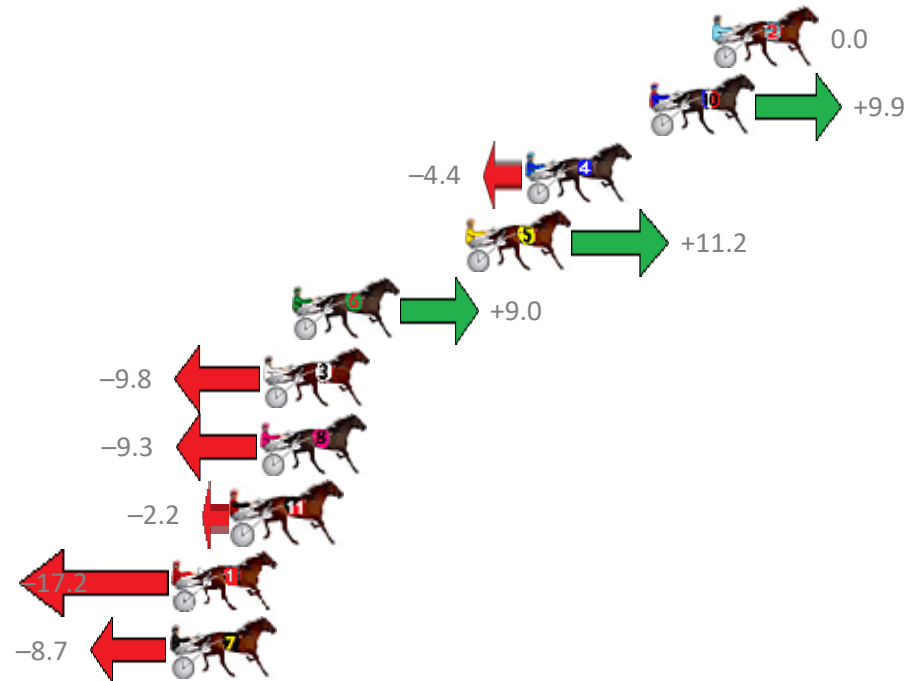

Albion Park Race 2 Distance 1660m

Friday, 21 June 2019

Gross Time: 1:58.10 MileRate: 1:54.50 LeadTime: 3.40s First Qtr: 27.90s Second Qtr: 30.80s Third Qtr: 28.20s Fourth Qtr: 27.80s

NoHorse	Plc	Margin	Time	800Time (W)	400 Time (W)
2 WHISKEY BLAZE	1	0.0m	1:58.10	56.00s (0)	27.80s (0)
10 VETTEL	2	2.5m	1:58.27	55.31s (1)	27.79s (2)
4 SOMEMONDOSOMEW	3	7.4m	1:58.61	56.31s (1)	28.13s (1)
5 BEAU CISHLOM	4	9.8m	1:58.78	55.22s (1)	27.90s (1)
6 MACHIN OUT	5	16.6m	1:59.25	55.37s (1)	27.93s (2)
3 PLATINUM ROULETTE	6	17.8m	1:59.34	56.69s (1)	28.44s (2)
8 LOCHINVER	7	17.9m	1:59.34	56.65s (0)	28.24s (0)
11 DRIVE THE DREAM	8	19.0m	1:59.42	56.15s (1)	28.49s (3)
1 ZAC MAC	9	21.4m	1:59.59	57.20s (0)	28.77s (0)
7 THE NEXT STAR	10	21.5m	1:59.59	56.61s (0)	28.21s (1)

Finish Position and metres gained from 800m

Sectionals
Powered by

PJ Harness Analyser
Master harness racing with the power of sectionals
Owners, Trainers and Punters - Check out what's new at www.pjdata.com.au

The Racing Queensland Board (trading as Racing Queensland) and provider are not responsible for the completeness or accuracy of any of the information contained herein, and makes no representations about its suitability for any purpose.