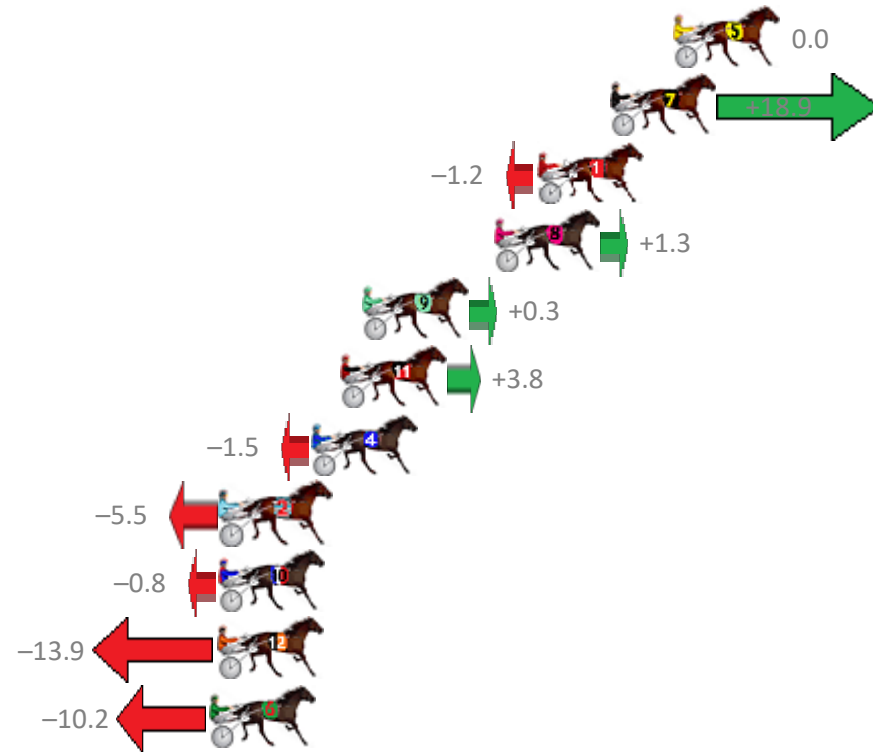

Albion Park Race 4 Distance 1660m

Friday, 21 June 2019

Gross Time: 1:59.20 MileRate: 1:55.60 LeadTime: 3.40s First Qtr: 27.60s Second Qtr: 30.80s Third Qtr: 28.80s Fourth Qtr: 28.60s

NoHorse	Plc	Margin	Time	800Time (W)	400 Time (W)
5 MISS PATRIOT	1	0.0m	1:59.20	57.40s (0)	28.60s (0)
7 KINETIC KATE	2	2.5m	1:59.38	56.04s (2)	27.91s (2)
1 PERFECT JESSE	3	5.4m	1:59.59	57.49s (0)	28.69s (0)
8 JANIES GOT A GUN	4	7.1m	1:59.71	57.31s (0)	28.48s (0)
9 IM WITH LEXY	5	12.3m	2:00.08	57.38s (2)	29.22s (2)
11 LUCKY LYLA	6	13.2m	2:00.14	57.13s (2)	28.97s (2)
4 AUSSIE VISTA	7	14.3m	2:00.22	57.51s (0)	28.66s (0)
2 PAY ME INTEREST	8	17.9m	2:00.48	57.79s (1)	29.04s (1)
10 CHARLYSE	9	18.0m	2:00.49	57.46s (1)	28.71s (1)
12 SOULWRITER	10	18.1m	2:00.49	58.40s (1)	29.71s (1)
6 LIFEINHEAVEN	11	18.4m	2:00.52	58.13s (1)	29.40s (1)

Finish Position and metres gained from 800m

Sectionals
Powered by

PJ Harness Analyser
Master harness racing with the power of sectionals
Owners, Trainers and Punters - Check out what's new at www.pjdata.com.au

The Racing Queensland Board (trading as Racing Queensland) and provider are not responsible for the completeness or accuracy of any of the information contained herein, and makes no representations about its suitability for any purpose.