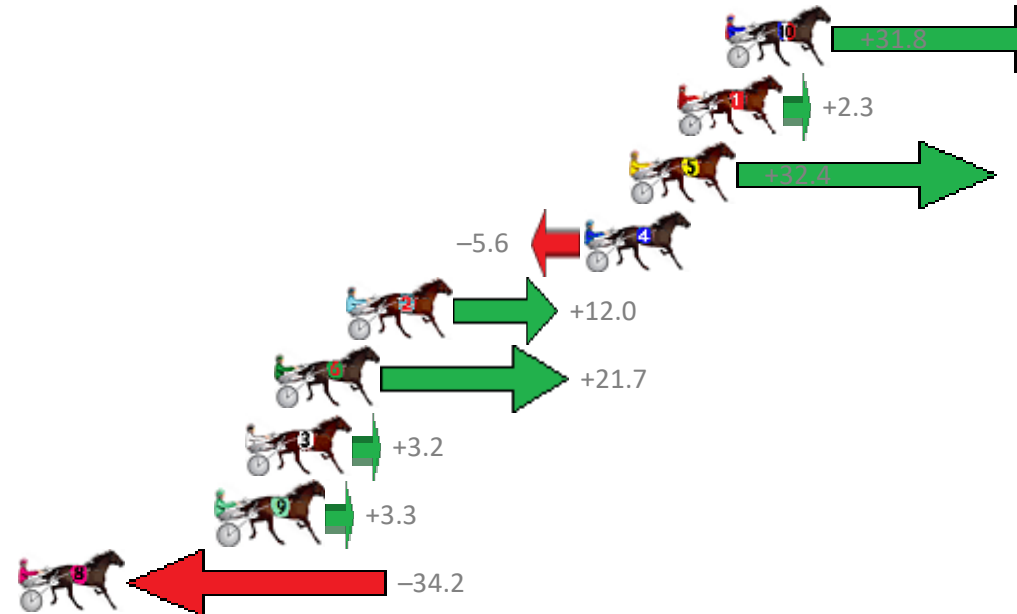

Albion Park Race 11 Distance 1660m

Friday, 21 June 2019

Gross Time: 1:58.10 MileRate: 1:54.50 LeadTime: 3.50s First Qtr: 25.90s Second Qtr: 29.60s Third Qtr: 29.90s Fourth Qtr: 29.20s

NoHorse	Plc	Margin	Time	800Time (W)	400 Time (W)
10 AMILLION PROMISES	1	0.0m	1:58.10	56.75s (1)	28.09s (2)
1 APHORISM	2	1.9m	1:58.24	58.93s (0)	28.94s (0)
5 JUST JOSHIN	3	3.8m	1:58.38	56.71s (1)	28.86s (2)
4 LINCOLNS GIRL	4	5.6m	1:58.51	59.51s (0)	29.61s (0)
2 CAESARS ASTRUM	5	15.0m	1:59.19	58.21s (1)	29.24s (1)
6 ZENMACH	6	17.9m	1:59.41	57.50s (0)	28.90s (1)
3 REGAL NIGHTSHADE	7	19.0m	1:59.49	58.86s (1)	29.87s (1)
9 VILLAGE CRUISER	8	20.1m	1:59.57	58.86s (0)	29.35s (0)
8 ROCKNROLL PROMISE	9	53.4m	2:02.00	61.63s (0)	32.13s (0)

Finish Position and metres gained from 800m

Sectionals
Powered by

PJ Harness Analyser
Master harness racing with the power of sectionals
Owners, Trainers and Punters - Check out what's new at www.pjdata.com.au

The Racing Queensland Board (trading as Racing Queensland) and provider are not responsible for the completeness or accuracy of any of the information contained herein, and makes no representations about its suitability for any purpose.