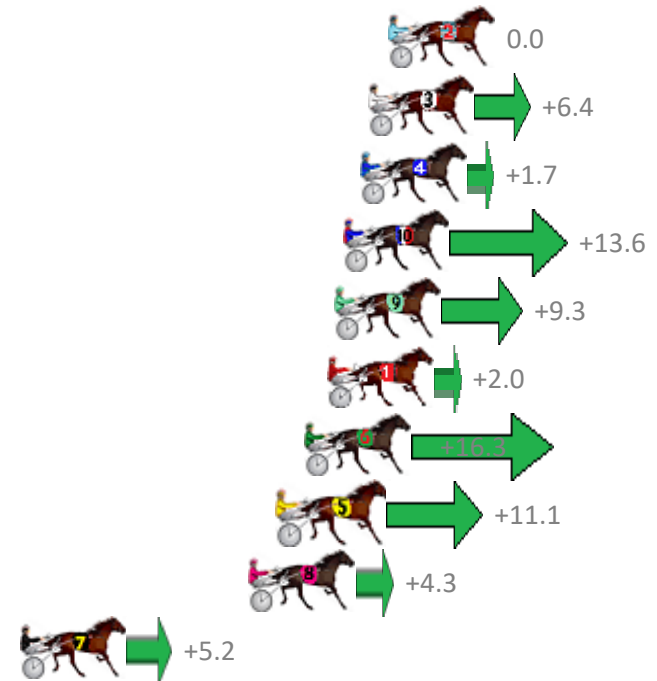

Albion Park Race 7 Distance 1660m

Friday, 21 June 2019

Gross Time: 1:59.60 MileRate: 1:55.90 LeadTime: 3.50s First Qtr: 28.20s Second Qtr: 30.70s Third Qtr: 28.70s Fourth Qtr: 28.50s

NoHorse	Plc	Margin	Time	800Time (W)	400 Time (W)
2 STAR OF MONTANA	1	0.0m	1:59.60	57.20s (0)	28.50s (0)
3 GOLD REACTOR	2	0.8m	1:59.66	56.74s (1)	28.16s (1)
4 ARCACHON	3	1.1m	1:59.68	57.08s (1)	28.52s (1)
10 GINA MACH	4	1.8m	1:59.73	56.23s (0)	27.63s (0)
9 RECIPE FOR DREAMING	5	2.1m	1:59.75	56.54s (1)	27.94s (2)
1 MONUMENTAL	6	2.4m	1:59.77	57.06s (0)	28.34s (0)
6 BELLA BALL TERROR	7	3.3m	1:59.84	56.03s (1)	27.61s (2)
5 HAVANA MOON	8	4.3m	1:59.91	56.41s (1)	27.78s (1)
8 IM NO OUTLAW	9	5.5m	1:59.99	56.89s (0)	28.22s (0)
7 ELZBOY	10	14.6m	2:00.64	56.83s (0)	28.19s (0)

Finish Position and metres gained from 800m

Sectionals
Powered by

PJ Harness Analyser
Master harness racing with the power of sectionals
Owners, Trainers and Punters - Check out what's new at www.pjdata.com.au

The Racing Queensland Board (trading as Racing Queensland) and provider are not responsible for the completeness or accuracy of any of the information contained herein, and makes no representations about its suitability for any purpose.