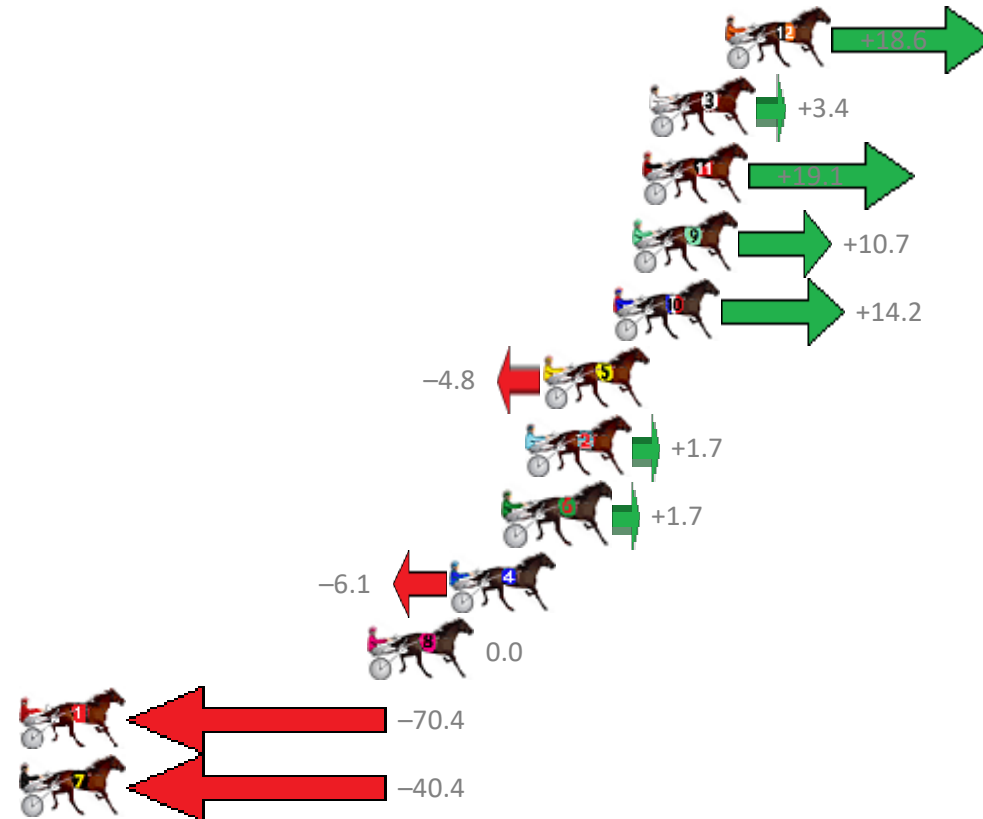

Albion Park Race 6 Distance 2138m

Friday, 21 June 2019

Gross Time: 2:37.20 MileRate: 1:58.30 LeadTime: 37.60s First Qtr: 31.20s Second Qtr: 30.60s Third Qtr: 29.20s Fourth Qtr: 28.60s

NoHorse	Plc	Margin	Time	800Time (W)	400 Time (W)
12 JAMAICAN RESORT	1	0.0m	2:37.20	56.46s (0)	27.94s (2)
3 NICOPOLIS	2	3.0m	2:37.41	57.55s (1)	28.34s (0)
11 NIFTY STUDLEIGH	3	3.3m	2:37.44	56.42s (2)	28.84s (1)
9 KYLIE BROMAC	4	3.7m	2:37.46	57.03s (1)	27.72s (1)
10 SPECIAL RESERVE	5	4.4m	2:37.51	56.77s (1)	28.56s (1)
5 PROCUREMENT	6	7.2m	2:37.71	58.15s (1)	29.01s (0)
2 MISS BLUE GLORY	7	7.9m	2:37.76	57.68s (0)	27.35s (1)
6 THE MONEY BALL	8	8.7m	2:37.82	57.68s (1)	28.42s (0)
4 SPORTS STORY	9	10.9m	2:37.98	58.24s (0)	27.89s (1)
8 ROBINMEGOOD	10	14.2m	2:38.22	57.80s (0)	27.48s (1)
1 NO ESCAPE	11	70.4m	2:42.23	62.89s (0)	32.53s (0)
7 AUNTY BESSY	12	85.4m	2:43.31	60.72s (0)	30.42s (0)

Finish Position and metres gained from 800m

Sectionals
Powered by

PJ Harness Analyser
Master harness racing with the power of sectionals
Owners, Trainers and Punters - Check out what's new at www.pjdata.com.au

The Racing Queensland Board (trading as Racing Queensland) and provider are not responsible for the completeness or accuracy of any of the information contained herein, and makes no representations about its suitability for any purpose.