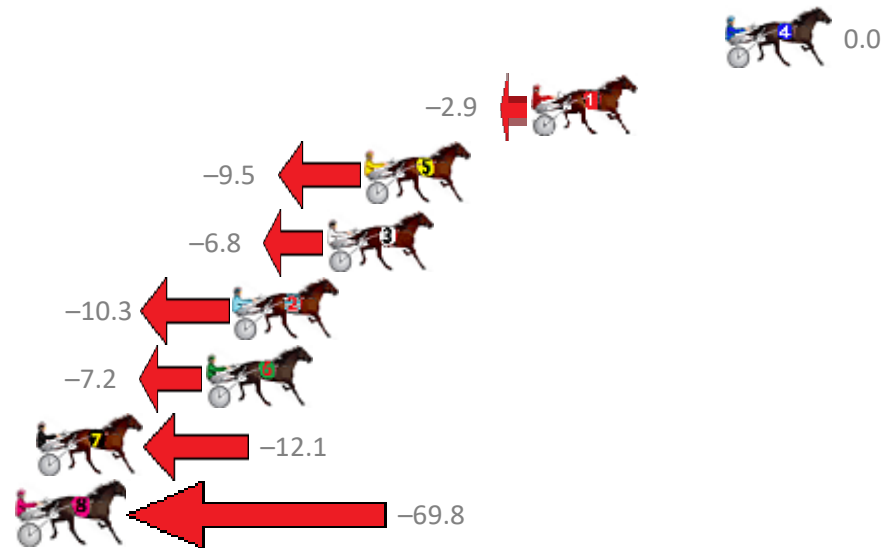

Albion Park Race 8 Distance 1660m

Friday, 21 June 2019

Gross Time: 1:59.60 MileRate: 1:55.90 LeadTime: 3.60s First Qtr: 27.90s Second Qtr: 30.70s Third Qtr: 29.20s Fourth Qtr: 28.20s

NoHorse	Plc	Margin	Time	800Time (W)	400 Time (W)
4 LITTLELIONELJAMES	1	0.0m	1:59.60	57.40s (0)	28.20s (0)
1 CHANCELESS CENTURY	2	7.7m	2:00.14	57.61s (0)	28.35s (0)
5 MAKINMEFEELGOOD	3	14.3m	2:00.61	58.08s (1)	28.79s (1)
3 SIRIUS VICKI	4	15.8m	2:00.71	57.89s (1)	28.57s (1)
2 WHERE'S TASCOTT	5	19.5m	2:00.97	58.14s (0)	28.79s (0)
6 KWASII	6	20.6m	2:01.05	57.92s (1)	28.58s (1)
7 CHASIN DREAMZ	7	27.3m	2:01.52	58.27s (0)	28.79s (0)
8 LOYOLA SIOUX	8	144.8m	2:09.81	62.41s (0)	33.12s (0)

Finish Position and metres gained from 800m

Sectionals
Powered by

PJ Harness Analyser
Master harness racing with the power of sectionals
Owners, Trainers and Punters - Check out what's new at www.pjdata.com.au

The Racing Queensland Board (trading as Racing Queensland) and provider are not responsible for the completeness or accuracy of any of the information contained herein, and makes no representations about its suitability for any purpose.