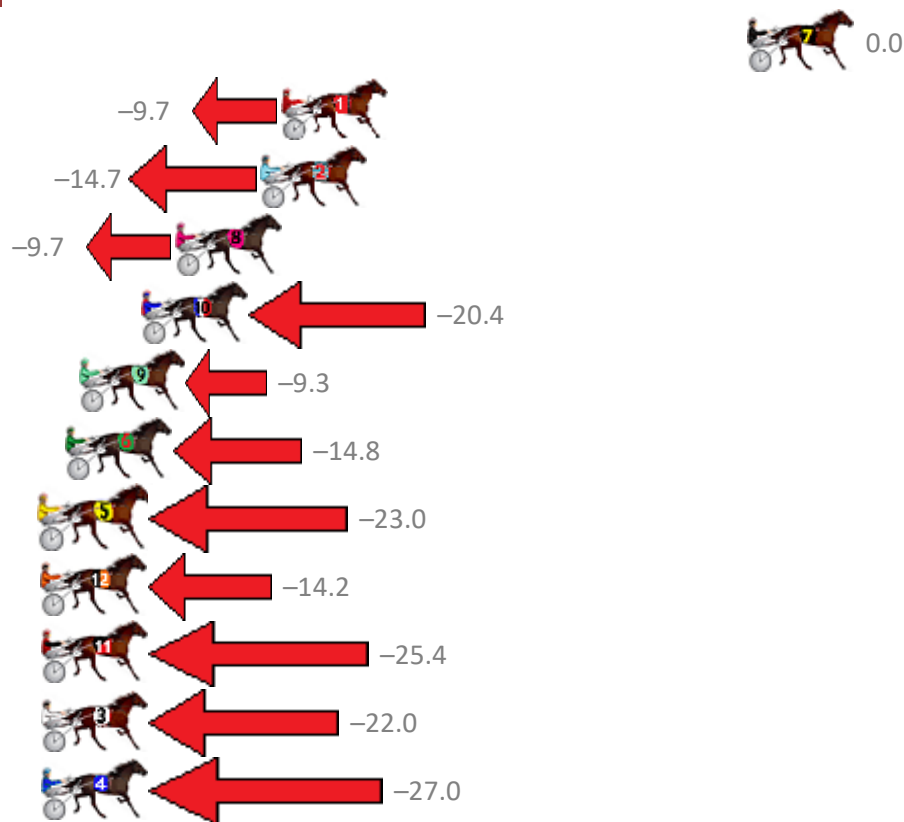

Albion Park Race 1 Distance 1660m

Friday, 21 June 2019

Gross Time: 1:56.20 MileRate: 1:52.60 LeadTime: 3.60s First Qtr: 26.80s Second Qtr: 30.50s Third Qtr: 27.30s Fourth Qtr: 28.00s

NoHorse	Plc	Margin	Time	800Time (W)	400 Time (W)
7 CHANTREY	1	0.0m	1:56.20	55.30s (0)	28.00s (0)
1 WILLBE DOC	2	18.5m	1:57.49	55.97s (0)	28.43s (0)
2 FARRAHFOWLER	3	19.3m	1:57.55	56.32s (0)	28.79s (0)
8 CROWNING GLORY	4	22.7m	1:57.79	55.97s (0)	28.41s (0)
10 DIVAS DELIGHT	5	24.0m	1:57.88	56.71s (1)	29.15s (1)
9 ONE WISE MAN	6	26.5m	1:58.06	55.94s (2)	28.44s (2)
6 OUR MELS DREAM	7	27.0m	1:58.09	56.32s (2)	28.78s (2)
5 IMA GRUMPY POSSUM	8	31.2m	1:58.38	56.89s (1)	29.33s (1)
12 RORY MACH	9	31.4m	1:58.40	56.28s (1)	28.70s (1)
11 WATTLEBANK FLYER	10	33.2m	1:58.52	57.06s (2)	29.53s (2)
3 BLUCOLLA MOON	11	34.6m	1:58.62	56.82s (1)	29.22s (1)
4 IDEAL SITUATION	12	47.8m	1:59.55	57.17s (0)	29.57s (0)

Finish Position and metres gained from 800m

Sectionals
Powered by

PJ Harness Analyser
Master harness racing with the power of sectionals
Owners, Trainers and Punters - Check out what's new at www.pjdata.com.au

The Racing Queensland Board (trading as Racing Queensland) and provider are not responsible for the completeness or accuracy of any of the information contained herein, and makes no representations about its suitability for any purpose.