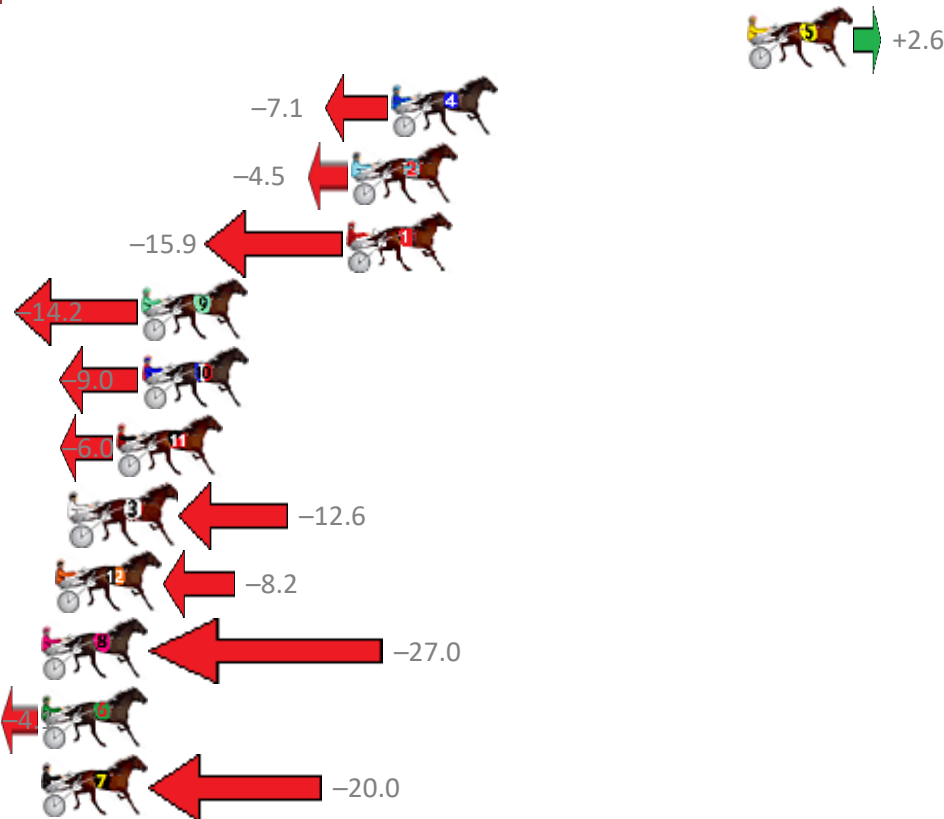

Albion Park Race 3 Distance 2138m

Friday, 21 June 2019

Gross Time: 2:32.20 MileRate: 1:54.60 LeadTime: 37.10s First Qtr: 29.20s Second Qtr: 29.70s Third Qtr: 28.40s Fourth Qtr: 27.80s

NoHorse	Plc	Margin	Time	800Time (W)	400 Time (W)
5 SMOOTH SAILOR	1	0.0m	2:32.20	56.02s (1)	27.80s (1)
4 SKYFELLA CAM	2	14.1m	2:33.18	56.70s (1)	28.47s (1)
2 HARD TO HEAR	3	15.7m	2:33.29	56.52s (1)	28.29s (1)
1 OFFTHETOPOFMYHEAD	4	15.9m	2:33.31	57.32s (0)	28.89s (0)
9 BONNIE JUJON	5	24.0m	2:33.87	57.20s (0)	28.68s (0)
10 VINTAGE DREAM	6	24.0m	2:33.87	56.83s (1)	28.58s (1)
11 COLONEL JOY	7	25.0m	2:33.94	56.62s (1)	28.95s (2)
3 VANDE VELDE	8	26.8m	2:34.06	57.09s (0)	28.58s (0)
12 GUNRNEEDABIGRBOAT	9	27.4m	2:34.10	56.78s (0)	28.44s (1)
8 ROCKNROLL MUSIC	10	31.6m	2:34.40	58.10s (0)	29.54s (0)
6 RUN BOY RUN	11	32.5m	2:34.46	56.49s (1)	28.72s (2)
7 ITZ MY GENERATION	12	44.0m	2:35.26	57.60s (1)	29.80s (2)

Finish Position and metres gained from 800m

Sectionals
Powered by

PJ Harness Analyser
Master harness racing with the power of sectionals
Owners, Trainers and Punters - Check out what's new at www.pjdata.com.au

The Racing Queensland Board (trading as Racing Queensland) and provider are not responsible for the completeness or accuracy of any of the information contained herein, and makes no representations about its suitability for any purpose.