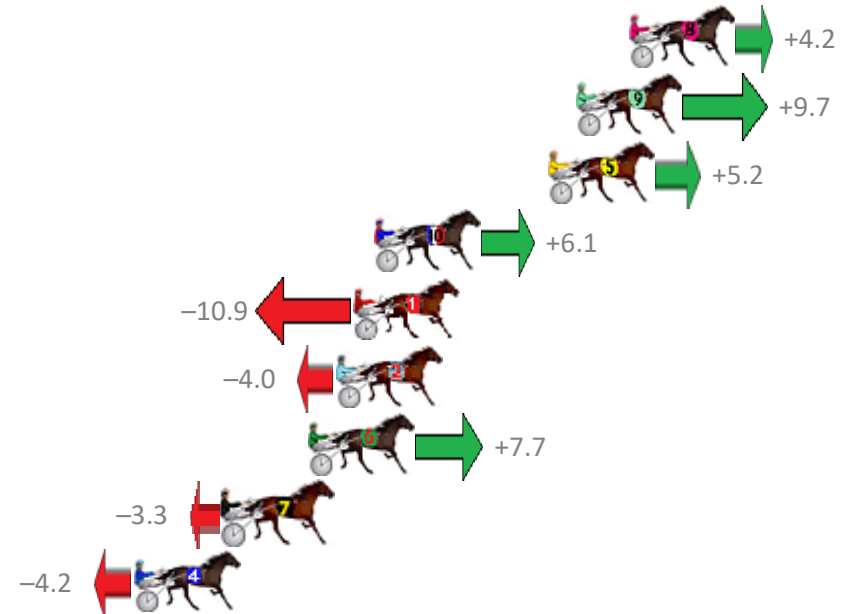

Albion Park Race 10 Distance 2138m

Friday, 21 June 2019

Gross Time: 2:34.70 MileRate: 1:56.40 LeadTime: 36.60s First Qtr: 30.70s Second Qtr: 30.00s Third Qtr: 28.20s Fourth Qtr: 29.20s

NoHorse	Plc	Margin	Time	800Time (W)	400 Time (W)
8 CLARRY	1	0.0m	2:34.70	57.10s (0)	28.91s (0)
9 STUDLEIGH KRISTEN	2	2.1m	2:34.85	56.70s (2)	29.11s (2)
5 COMIGAL	3	3.2m	2:34.93	57.03s (0)	28.82s (0)
10 SPRING CAMPAIGN	4	10.1m	2:35.44	56.96s (2)	29.38s (2)
1 STITCHED UP	5	10.9m	2:35.50	58.18s (0)	30.00s (0)
2 OLIVER WINKLE	6	11.6m	2:35.55	57.69s (2)	29.77s (1)
6 SUBTLE DELIGHT	7	12.7m	2:35.63	56.85s (1)	28.87s (2)
7 HOT DOGMA	8	16.1m	2:35.88	57.64s (0)	29.25s (0)
4 SPEEDIE MCARDLE	9	19.6m	2:36.13	57.70s (1)	29.05s (2)

Finish Position and metres gained from 800m

Sectionals
Powered by

PJ Harness Analyser
Master harness racing with the power of sectionals
Owners, Trainers and Punters - Check out what's new at www.pjdata.com.au

The Racing Queensland Board (trading as Racing Queensland) and provider are not responsible for the completeness or accuracy of any of the information contained herein, and makes no representations about its suitability for any purpose.