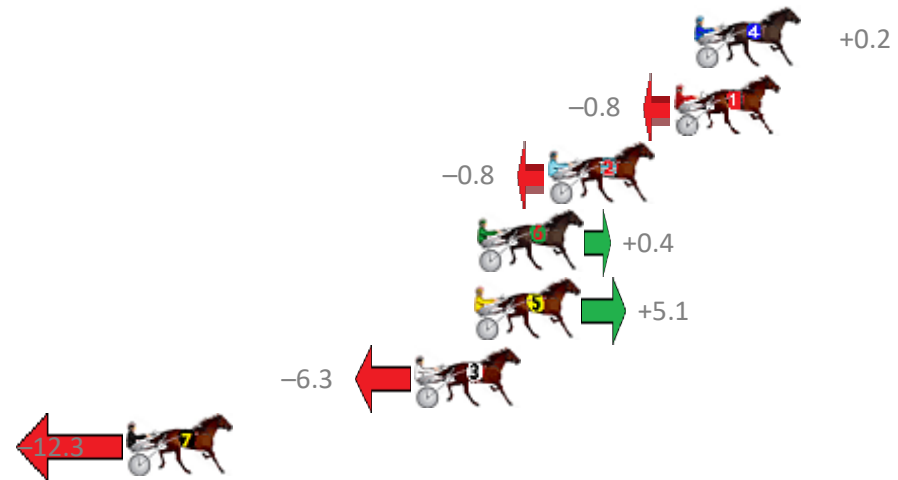

Redcliffe Race 9 Distance 1780m

Wednesday, 19 June 2019

Gross Time: 2:14.50 MileRate: 2:01.60 LeadTime: 12.20s First Qtr: 32.10s Second Qtr: 32.30s Third Qtr: 29.70s Fourth Qtr: 28.20s

NoHorse	Plc	Margin	Time	800Time (W)	400 Time (W)
4 COBALT BLUES	1	0.0m	2:14.50	57.89s (1)	28.13s (1)
1 TORQUE IS MY GIRL	2	0.8m	2:14.56	57.96s (0)	28.26s (0)
2 TRUMP EM BABE	3	5.8m	2:14.91	57.96s (0)	28.17s (0)
6 RANCHO MAN	4	8.6m	2:15.11	57.87s (1)	28.09s (1)
5 MAC SWEENEY	5	8.7m	2:15.11	57.53s (1)	27.74s (1)
3 BLACKJEWEL	6	11.1m	2:15.28	58.36s (1)	28.57s (1)
7 PERFECT FEELING	7	22.5m	2:16.09	58.79s (0)	28.97s (0)

Finish Position and metres gained from 800m

Sectionals
Powered by

PJ Harness Analyser
Master harness racing with the power of sectionals
Owners, Trainers and Punters - Check out what's new at www.pjdata.com.au

The Racing Queensland Board (trading as Racing Queensland) and provider are not responsible for the completeness or accuracy of any of the information contained herein, and makes no representations about its suitability for any purpose.