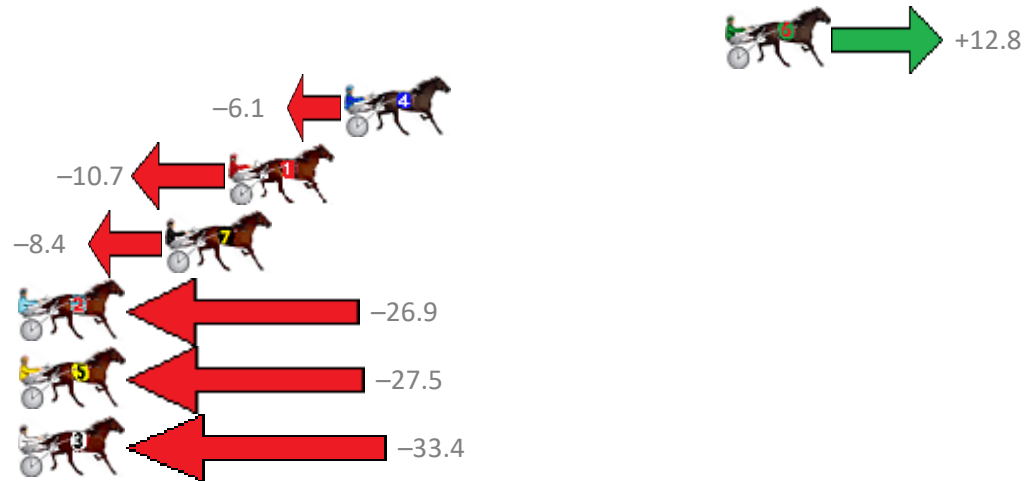

Redcliffe Race 8 Distance 1780m

Wednesday, 19 June 2019

Gross Time: 2:15.70 MileRate: 2:02.70 LeadTime: 12.30s First Qtr: 30.10s Second Qtr: 32.40s Third Qtr: 30.10s Fourth Qtr: 30.80s

NoHorse	Plc	Margin	Time	800Time (W)	400 Time (W)
6 MY PRECIOUS YANKEE	1	0.0m	2:15.70	59.93s (2)	30.80s (0)
4 BOURBONONTHEROCK	2	15.1m	2:16.86	61.36s (1)	30.99s (2)
1 PRINCESS KATERINA	3	19.7m	2:17.22	61.71s (0)	30.85s (0)
7 SMOKEY NOVA	4	22.2m	2:17.41	61.54s (0)	31.11s (1)
2 SOH TWISTED	5	31.1m	2:18.09	62.95s (0)	32.09s (0)
5 HIGH CLOUD LASS	6	31.9m	2:18.16	62.99s (1)	32.39s (1)
3 MAJESTIC WHIZ	7	33.4m	2:18.27	63.44s (0)	32.66s (0)

Finish Position and metres gained from 800m

Sectionals
Powered by

PJ Harness Analyser
Master harness racing with the power of sectionals
Owners, Trainers and Punters - Check out what's new at www.pjdata.com.au

The Racing Queensland Board (trading as Racing Queensland) and provider are not responsible for the completeness or accuracy of any of the information contained herein, and makes no representations about its suitability for any purpose.