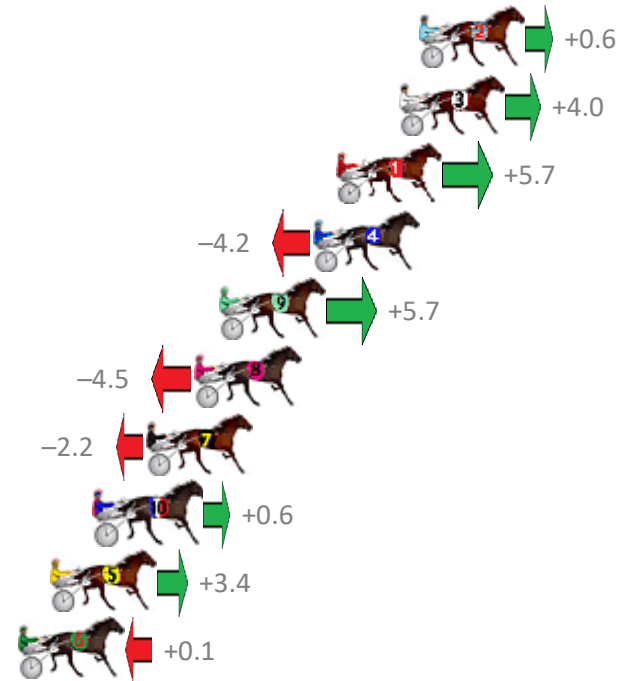

Redcliffe Race 1 Distance 2040m

Wednesday, 19 June 2019

Gross Time: 2:29.90 MileRate: 1:58.30 LeadTime: 31.50s First Qtr: 30.20s Second Qtr: 30.10s Third Qtr: 28.40s Fourth Qtr: 29.70s

NoHorse	Plc	Margin	Time	800Time (W)	400 Time (W)
2 SPRINGFIELD SPIRIT	1	0.0m	2:29.90	58.06s (0)	29.70s (0)
3 THE HARLEM HAMMER	2	0.8m	2:29.96	57.81s (0)	29.43s (0)
1 TELL THE LINESMEN	3	3.3m	2:30.15	57.69s (0)	29.28s (0)
4 MADAME LEZA	4	4.2m	2:30.21	58.41s (1)	29.82s (1)
9 OHOKA COOPER	5	7.9m	2:30.49	57.69s (0)	29.23s (0)
8 ILLAWONG DREAMTIM	6	8.9m	2:30.56	58.43s (1)	29.83s (1)
7 RUATO BAY	7	10.8m	2:30.70	58.26s (1)	29.71s (2)
10 MUCHO MACHO MAN	8	12.8m	2:30.85	58.06s (1)	29.80s (3)
5 MISTER BLACKJACK	9	14.6m	2:30.98	57.85s (0)	29.42s (1)
6 PRECIOUS CULLEN	10	15.9m	2:31.08	58.09s (2)	30.45s (2)

Finish Position and metres gained from 800m

Sectionals
Powered by

PJ Harness Analyser
Master harness racing with the power of sectionals
Owners, Trainers and Punters - Check out what's new at www.pjdata.com.au

The Racing Queensland Board (trading as Racing Queensland) and provider are not responsible for the completeness or accuracy of any of the information contained herein, and makes no representations about its suitability for any purpose.