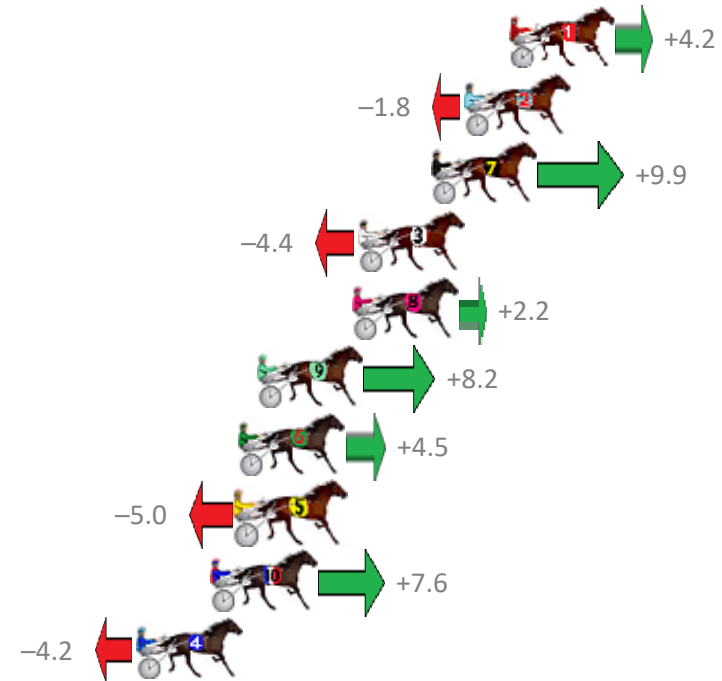

Redcliffe Race 3 Distance 1780m

Wednesday, 19 June 2019

Gross Time: 2:09.50 MileRate: 1:57.10 LeadTime: 11.30s First Qtr: 29.10s Second Qtr: 31.40s Third Qtr: 29.00s Fourth Qtr: 28.70s

NoHorse	Plc	Margin	Time	800Time (W)	400 Time (W)
1 TROUBLESOME DAVE	1	0.0m	2:09.50	57.40s (0)	28.34s (0)
2 KISS CAM	2	1.8m	2:09.63	57.83s (0)	28.83s (0)
7 JUST TOMMY	3	3.1m	2:09.72	56.99s (0)	27.80s (0)
3 JUST ROKIN	4	6.0m	2:09.93	58.02s (1)	28.86s (1)
8 SWAFFHAM WATER	5	6.2m	2:09.94	57.54s (0)	28.43s (0)
9 SPONDOOLEY	6	10.0m	2:10.22	57.11s (0)	27.93s (0)
6 MY SECRET TORQUE	7	10.7m	2:10.27	57.38s (1)	28.84s (2)
5 SPLASH OF GOLD	8	10.8m	2:10.27	58.06s (1)	28.87s (1)
10 KAA NAPALI	9	11.8m	2:10.35	57.15s (1)	28.46s (2)
4 RITCHIE BEE	10	14.8m	2:10.56	58.00s (1)	28.81s (1)

Finish Position and metres gained from 800m

Sectionals
Powered by

PJ Harness Analyser
Master harness racing with the power of sectionals
Owners, Trainers and Punters - Check out what's new at www.pjdata.com.au

The Racing Queensland Board (trading as Racing Queensland) and provider are not responsible for the completeness or accuracy of any of the information contained herein, and makes no representations about its suitability for any purpose.