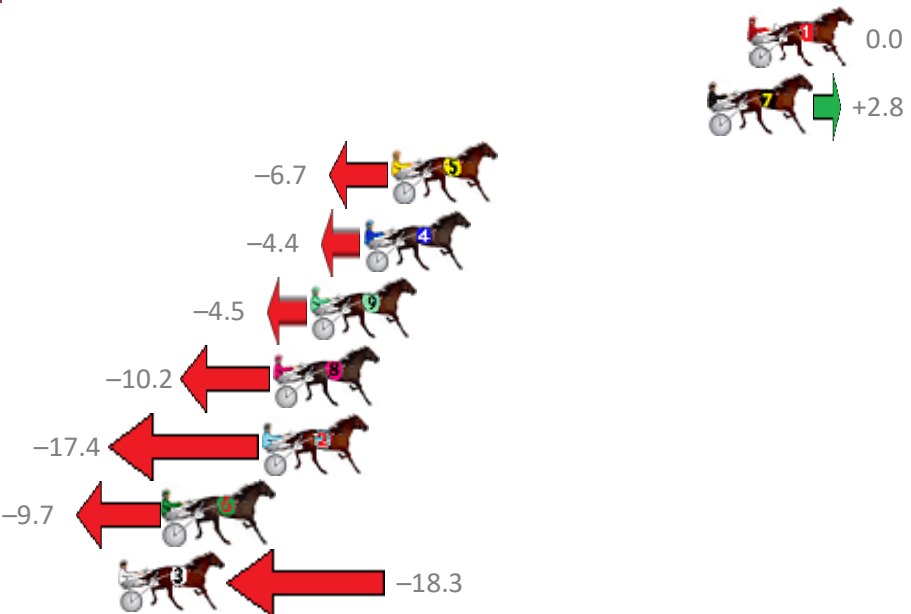

Redcliffe Race 5 Distance 1780m

Wednesday, 19 June 2019

Gross Time: 2:11.70 MileRate: 1:59.10 LeadTime: 11.50s First Qtr: 30.90s Second Qtr: 32.10s Third Qtr: 28.70s Fourth Qtr: 28.50s

NoHorse	Plc	Margin	Time	800Time (W)	400 Time (W)
1 SHOWEM SIMON	1	0.0m	2:11.70	57.20s (0)	28.50s (0)
7 TAXI METER	2	1.6m	2:11.81	57.00s (0)	28.29s (0)
5 LURAH	3	14.1m	2:12.70	57.68s (2)	29.22s (2)
4 LETHAL STAR	4	15.2m	2:12.78	57.51s (1)	28.57s (1)
9 ANNAS BEST	5	17.3m	2:12.93	57.52s (0)	28.61s (0)
8 MO JARNEY	6	18.8m	2:13.04	57.93s (0)	29.01s (0)
2 BUKTHSYSTEM	7	19.2m	2:13.07	58.44s (1)	29.50s (1)
6 GRIZZLY MONTANA	8	23.1m	2:13.35	57.89s (2)	29.45s (2)
3 KOTARE KASAI	9	24.9m	2:13.47	58.51s (1)	29.58s (1)

Finish Position and metres gained from 800m

Sectionals
Powered by

PJ Harness Analyser
Master harness racing with the power of sectionals
Owners, Trainers and Punters - Check out what's new at www.pjdata.com.au

The Racing Queensland Board (trading as Racing Queensland) and provider are not responsible for the completeness or accuracy of any of the information contained herein, and makes no representations about its suitability for any purpose.