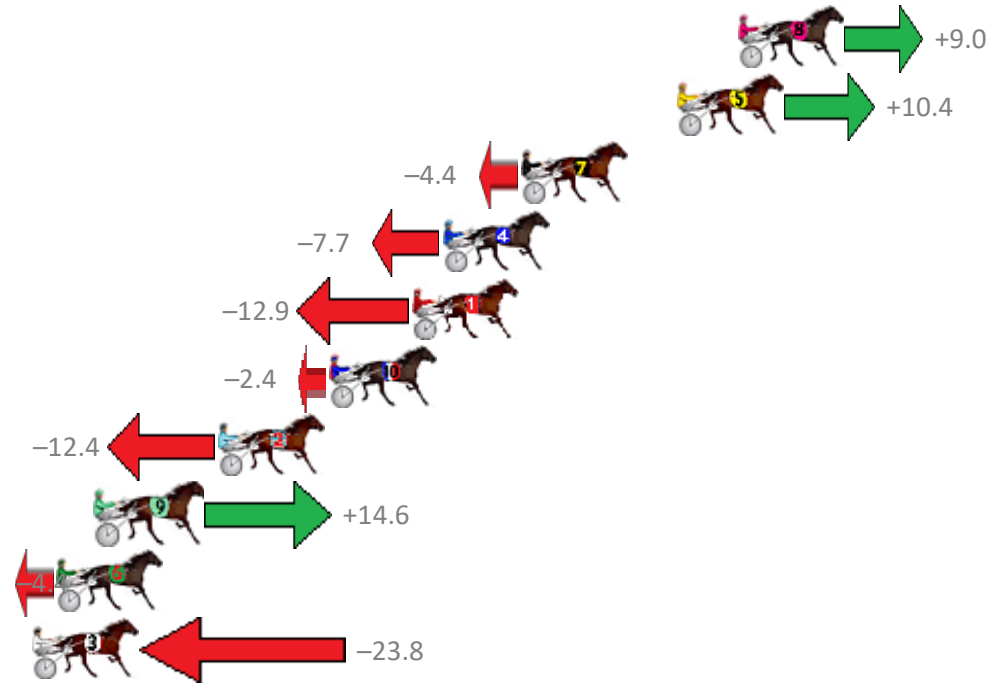

Redcliffe Race 7 Distance 1780m

Wednesday, 19 June 2019

Gross Time: 2:12.90 MileRate: 2:00.20 LeadTime: 11.40s First Qtr: 30.30s Second Qtr: 30.90s Third Qtr: 29.80s Fourth Qtr: 30.50s

NoHorse	Plc	Margin	Time	800Time (W)	400 Time (W)
8 LITTLE ARROWS	1	0.0m	2:12.90	59.62s (0)	29.87s (1)
5 CUPCAKESNWHIPCREA	2	2.4m	2:13.08	59.52s (1)	30.68s (2)
7 RUM AND SCHOTZ	3	8.6m	2:13.56	60.63s (0)	30.76s (0)
4 OVERTHEMOON	4	11.7m	2:13.79	60.88s (1)	31.30s (1)
1 SCHOOPY	5	12.9m	2:13.88	61.27s (0)	31.41s (0)
10 IDIOTS DREAM	6	16.2m	2:14.14	60.48s (0)	30.93s (0)
2 BARBOO	7	20.6m	2:14.47	61.23s (1)	31.55s (2)
9 NESTERS HILL	8	25.4m	2:14.84	59.20s (0)	30.53s (0)
6 THE LAST DRAGON	9	27.0m	2:14.96	60.63s (1)	31.64s (2)
3 HE FEELS GOOD	10	41.2m	2:16.04	62.09s (1)	32.68s (3)

Finish Position and metres gained from 800m

Sectionals
Powered by

PJ Harness Analyser
Master harness racing with the power of sectionals
Owners, Trainers and Punters - Check out what's new at www.pjdata.com.au

The Racing Queensland Board (trading as Racing Queensland) and provider are not responsible for the completeness or accuracy of any of the information contained herein, and makes no representations about its suitability for any purpose.