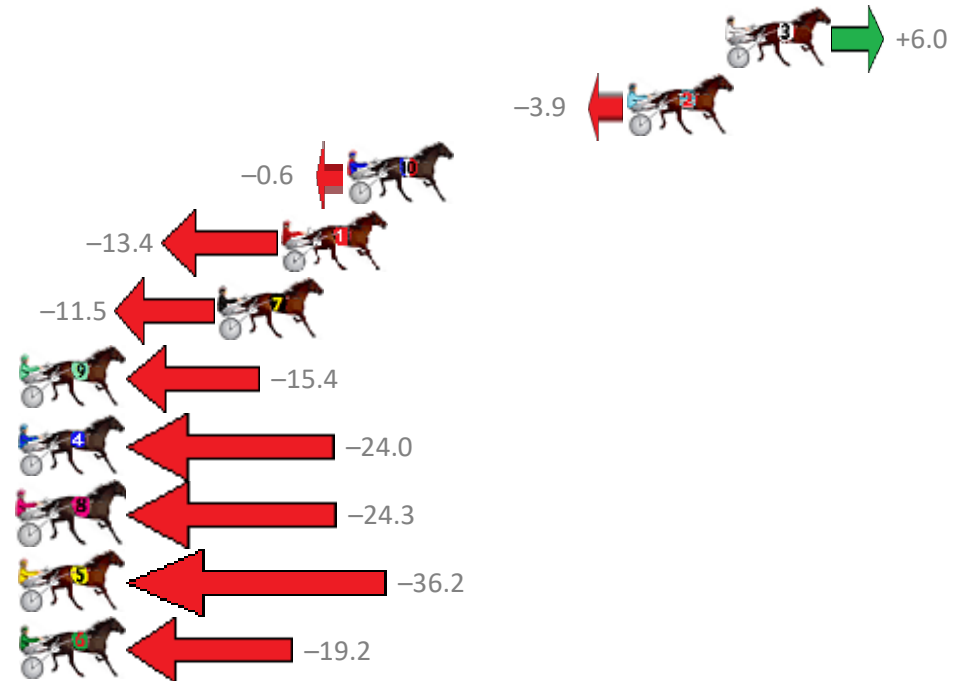

Redcliffe Race 2 Distance 1780m

Wednesday, 19 June 2019

Gross Time: 2:08.10 MileRate: 1:55.80 LeadTime: 11.30s First Qtr: 29.00s Second Qtr: 31.00s Third Qtr: 28.40s Fourth Qtr: 28.40s

NoHorse	Plc	Margin	Time	800Time (W)	400 Time (W)
3 BILL HALEY	1	0.0m	2:08.10	56.37s (1)	28.39s (1)
2 CONCENTRATION	2	3.9m	2:08.38	57.08s (0)	28.68s (0)
10 FIRE AND ICE	3	15.0m	2:09.17	56.84s (2)	28.84s (2)
1 PITTSWORTH MAN	4	17.6m	2:09.35	57.75s (0)	29.21s (0)
7 MISTERRIODEJANEIRO	5	20.1m	2:09.53	57.62s (0)	29.07s (0)
9 DAPPER	6	33.4m	2:10.47	57.89s (0)	29.39s (1)
4 RANFURLY RULZ	7	34.4m	2:10.54	58.50s (1)	29.88s (1)
8 WRITEABOUTCHELSEA	8	37.3m	2:10.75	58.53s (0)	29.97s (0)
5 IM TOOT	9	38.0m	2:10.80	59.37s (1)	30.44s (1)
6 TAYLAH STUDLEIGH	10	38.4m	2:10.83	58.16s (2)	30.10s (2)

Finish Position and metres gained from 800m

Sectionals
Powered by

PJ Harness Analyser
Master harness racing with the power of sectionals
Owners, Trainers and Punters - Check out what's new at www.pjdata.com.au

The Racing Queensland Board (trading as Racing Queensland) and provider are not responsible for the completeness or accuracy of any of the information contained herein, and makes no representations about its suitability for any purpose.