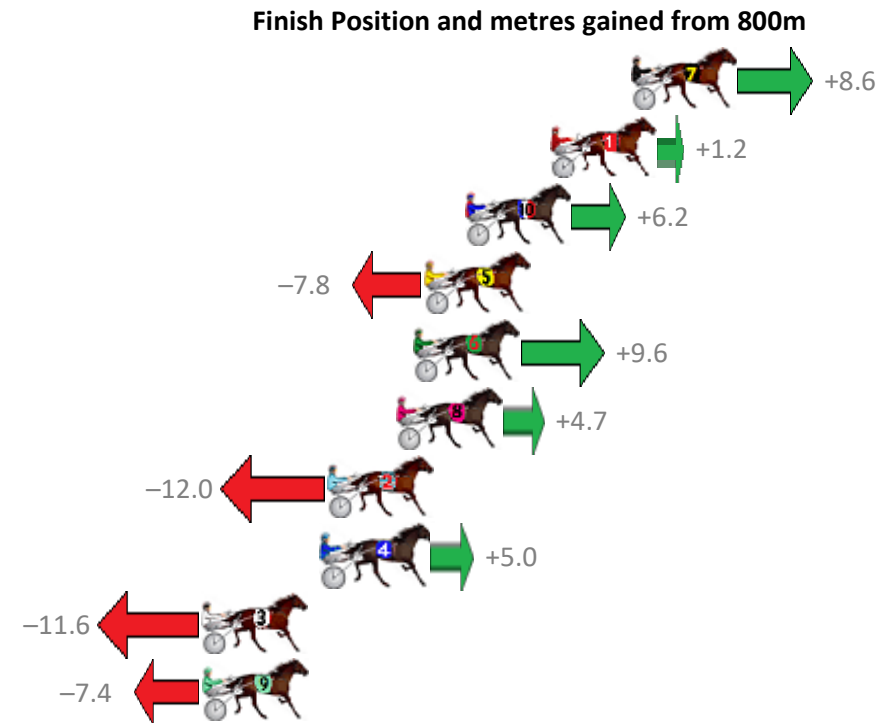

Redcliffe Race 4 Distance 2040m

Wednesday, 19 June 2019

Gross Time: 2:32.90 MileRate: 2:00.60 LeadTime: 31.20s First Qtr: 31.60s Second Qtr: 31.40s Third Qtr: 29.70s Fourth Qtr: 29.00s

NoHorse	Plc	Margin	Time	800Time (W)	400 Time (W)
7 OUR DELIGHT	1	0.0m	2:32.90	58.07s (0)	28.39s (0)
1 HOLDINGNO CURRENCY	2	3.2m	2:33.13	58.61s (0)	28.93s (0)
10 DONT CALL ME	3	6.6m	2:33.38	58.25s (0)	28.54s (0)
5 WEASEL	4	8.2m	2:33.49	59.27s (1)	29.59s (1)
6 GUTS	5	8.6m	2:33.52	58.00s (1)	28.93s (2)
8 SHERIFF JUJON	6	9.3m	2:33.57	58.36s (1)	28.66s (1)
2 FAMOUS SHOES	7	12.0m	2:33.77	59.58s (0)	29.87s (0)
4 WANDARY MUSCAT	8	12.2m	2:33.78	58.33s (0)	28.90s (3)
3 OSCARS GLORY	9	17.0m	2:34.13	59.55s (1)	29.88s (1)
9 FLASHING GOOD TIME	10	17.0m	2:34.13	59.24s (1)	29.57s (1)

Sectionals
Powered by

PJ Harness Analyser
Master harness racing with the power of sectionals
Owners, Trainers and Punters - Check out what's new at www.pjdata.com.au

The Racing Queensland Board (trading as Racing Queensland) and provider are not responsible for the completeness or accuracy of any of the information contained herein, and makes no representations about its suitability for any purpose.