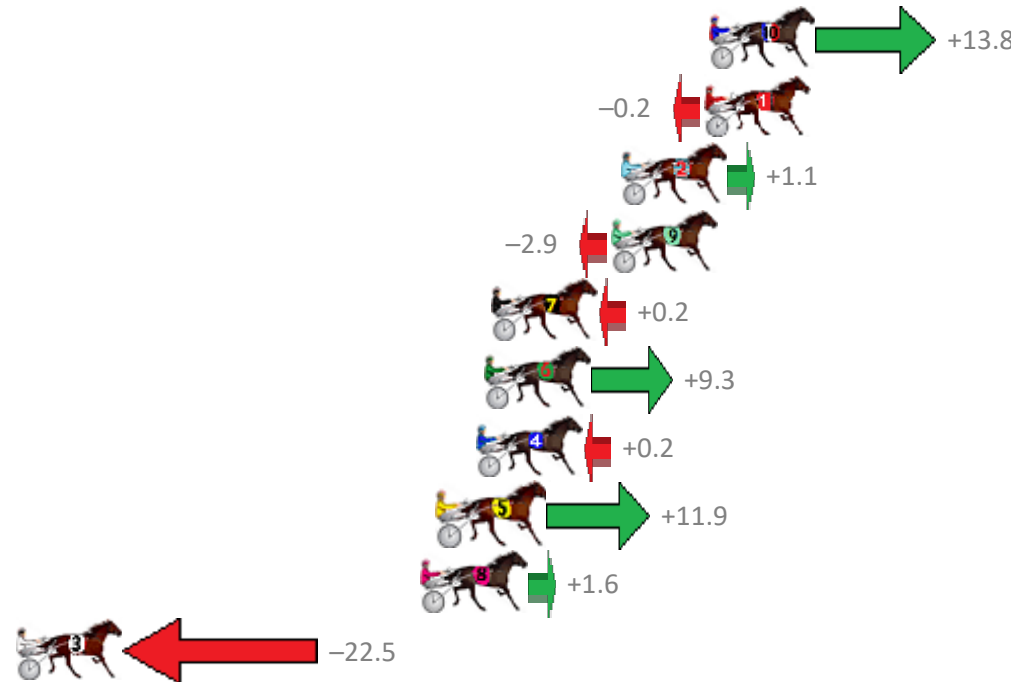

Redcliffe Race 6 Distance 1780m

Wednesday, 19 June 2019

Gross Time: 2:13.10 MileRate: 2:00.30 LeadTime: 11.70s First Qtr: 31.20s Second Qtr: 31.50s Third Qtr: 29.20s Fourth Qtr: 29.50s

NoHorse	Plc	Margin	Time	800Time (W)	400 Time (W)
10 BACK PAGE NEWS	1	0.0m	2:13.10	57.69s (1)	28.84s (2)
1 ONYA DOUG	2	0.2m	2:13.11	58.71s (0)	29.51s (0)
2 MOONLIGHT BUTCHER	3	3.5m	2:13.36	58.62s (0)	29.42s (0)
9 TASCOTT LADY	4	3.9m	2:13.39	58.91s (1)	29.52s (1)
7 STUDLEIGH WILL	5	8.6m	2:13.73	58.69s (0)	29.35s (0)
6 BERTILS DELIGHT	6	8.9m	2:13.76	58.02s (1)	29.14s (2)
4 MEGIDDO	7	9.2m	2:13.78	58.69s (1)	29.93s (2)
5 BUNDJALUNG BEAUTY	8	10.7m	2:13.89	57.83s (1)	28.95s (1)
8 AROONA	9	11.4m	2:13.94	58.58s (0)	29.19s (0)
3 STUUNDER	10	27.5m	2:15.13	60.35s (1)	30.91s (1)

Finish Position and metres gained from 800m

Sectionals
Powered by

PJ Harness Analyser
Master harness racing with the power of sectionals
Owners, Trainers and Punters - Check out what's new at www.pjdata.com.au

The Racing Queensland Board (trading as Racing Queensland) and provider are not responsible for the completeness or accuracy of any of the information contained herein, and makes no representations about its suitability for any purpose.