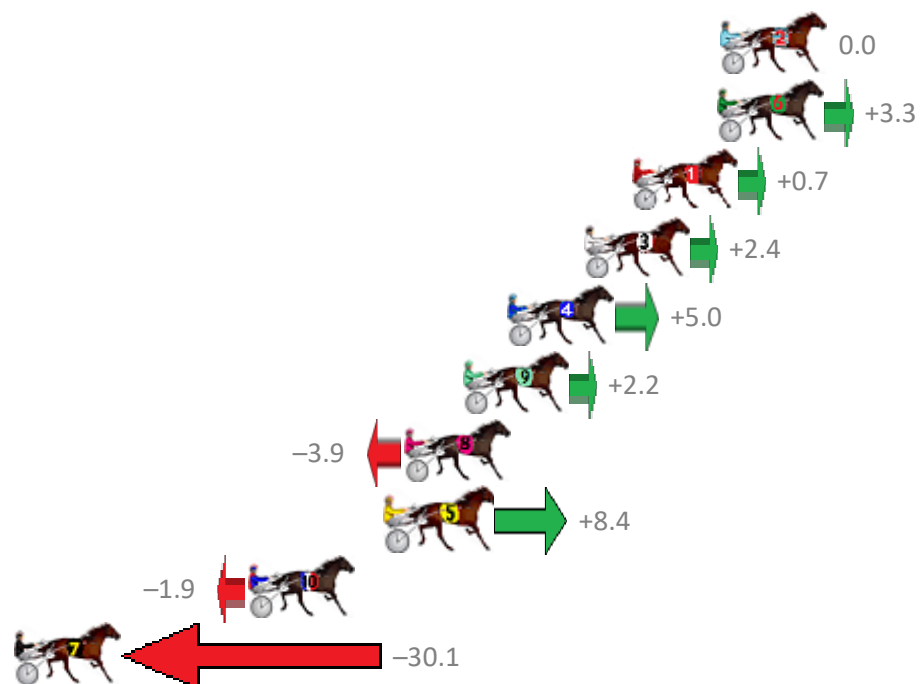

Albion Park Race 5 Distance 1660m

Tuesday, 18 June 2019

Gross Time: 2:01.10 MileRate: 1:57.40 LeadTime: 3.60s First Qtr: 29.40s Second Qtr: 31.10s Third Qtr: 29.00s Fourth Qtr: 28.00s

NoHorse	Plc	Margin	Time	800Time (W)	400 Time (W)
2 TORQUE ONETWOTHRE	1	0.0m	2:01.10	57.00s (0)	28.00s (0)
6 REMEMBER ME NOW	2	0.1m	2:01.11	56.76s (1)	27.80s (1)
1 MISS LILY MAY	3	3.5m	2:01.35	56.95s (0)	27.91s (0)
3 FEARLESS FAITH	4	5.4m	2:01.48	56.83s (1)	27.82s (1)
4 SIR BULSKI	5	8.4m	2:01.69	56.64s (0)	27.65s (0)
9 TRUE STEPPER	6	10.2m	2:01.81	56.84s (1)	27.80s (1)
8 HURRIKANE SPECIAL	7	12.5m	2:01.97	57.28s (0)	28.23s (0)
5 OUR BALOU	8	13.2m	2:02.02	56.40s (1)	27.44s (1)
10 BARONE	9	18.7m	2:02.41	57.14s (1)	28.12s (1)
7 OUR RIDGY DIDGE	10	49.3m	2:04.55	59.14s (0)	30.07s (0)

Finish Position and metres gained from 800m

Sectionals
Powered by

PJ Harness Analyser
Master harness racing with the power of sectionals
Owners, Trainers and Punters - Check out what's new at www.pjdata.com.au

The Racing Queensland Board (trading as Racing Queensland) and provider are not responsible for the completeness or accuracy of any of the information contained herein, and makes no representations about its suitability for any purpose.