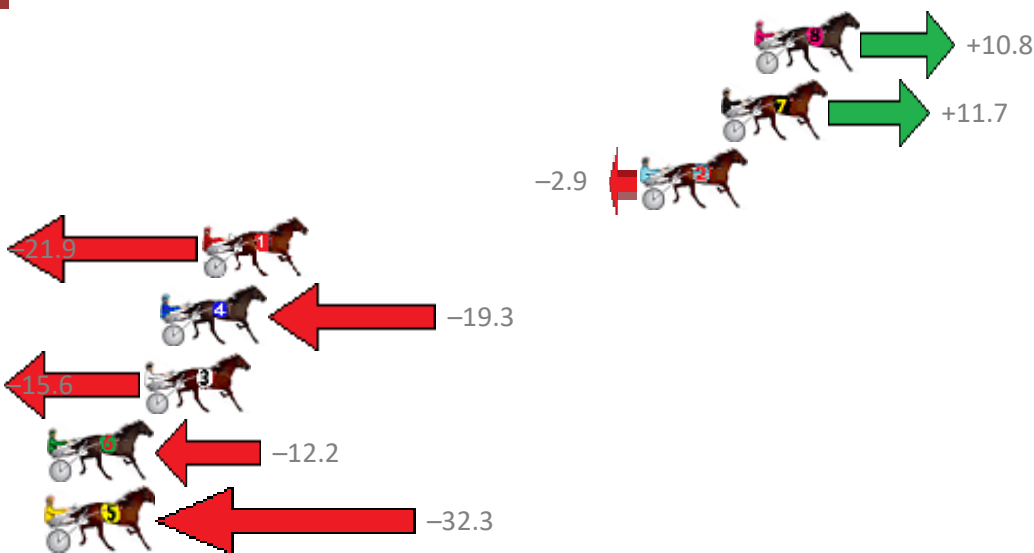

Albion Park Race 3 Distance 2647m

Tuesday, 18 June 2019

Gross Time: 3:21.00 MileRate: 2:01.30 LeadTime: 80.80s First Qtr: 31.70s Second Qtr: 30.90s Third Qtr: 28.50s Fourth Qtr: 29.10s

NoHorse	Plc	Margin	Time	800Time (W)	400 Time (W)
8 NORTHERN MUSCLE	1	0.0m	3:21.00	56.82s (1)	28.52s (1)
7 JEDDY R YA READY	2	1.3m	3:21.09	56.76s (0)	28.00s (2)
2 MATATOKI	3	4.5m	3:21.33	57.81s (1)	29.43s (0)
1 MELPARK MAGIC	4	21.9m	3:22.59	59.18s (0)	29.81s (0)
4 JUSTABITLIKEMUM	5	23.5m	3:22.71	58.99s (0)	29.60s (0)
3 LANSBURY	6	24.2m	3:22.76	58.72s (0)	29.33s (0)
6 ASTRAL RULER	7	28.2m	3:23.05	58.48s (1)	29.58s (1)
5 WHATABOYZ	8	38.3m	3:23.79	59.93s (1)	30.80s (1)

Finish Position and metres gained from 800m

Sectionals
Powered by

PJ Harness Analyser
Master harness racing with the power of sectionals
Owners, Trainers and Punters - Check out what's new at www.pjdata.com.au

The Racing Queensland Board (trading as Racing Queensland) and provider are not responsible for the completeness or accuracy of any of the information contained herein, and makes no representations about its suitability for any purpose.