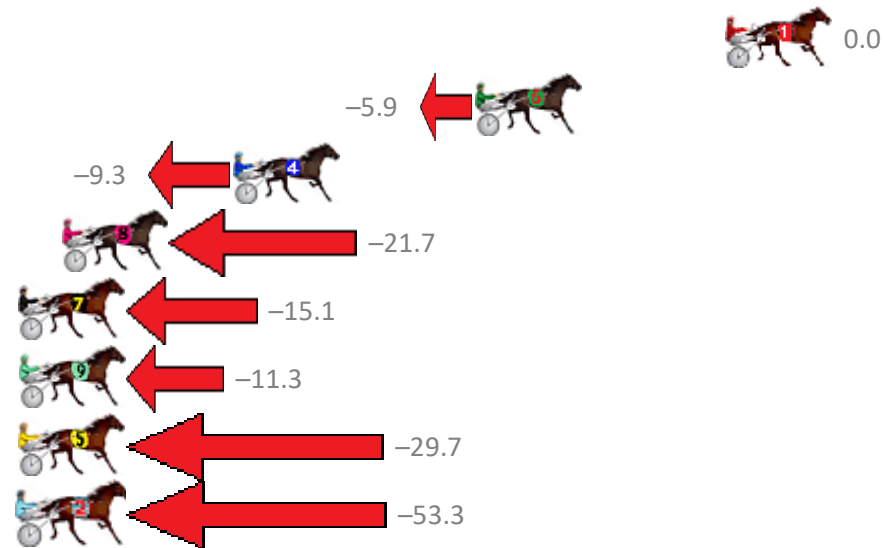

Albion Park Race 2 Distance 2138m

Tuesday, 18 June 2019

Gross Time: 2:43.60 MileRate: 2:03.20 LeadTime: 43.30s First Qtr: 31.00s Second Qtr: 29.70s Third Qtr: 29.90s Fourth Qtr: 29.70s

No	Horse	Plc	Margin	Time	800Time (W)	400 Time (W)
1	RUNNING FREE	1	0.0m	2:43.60	59.60s (0)	29.70s (0)
6	GO AHEAD MAKEMYDA	2	9.9m	2:44.34	60.04s (0)	30.14s (0)
4	DAY TOURER	3	19.5m	2:45.05	60.29s (0)	30.36s (0)
8	MISTER OZ	4	26.3m	2:45.55	61.22s (1)	31.16s (1)
7	NORAHS FLING	5	29.7m	2:45.81	60.72s (0)	30.78s (0)
9	EL SWAVO	6	31.5m	2:45.94	60.44s (1)	31.09s (2)
5	NO TRANSACTIONS	7	44.7m	2:46.92	61.81s (1)	31.88s (1)
2	HAVANA MAGIC	8	80.7m	2:49.59	63.57s (2)	31.98s (1)

Finish Position and metres gained from 800m

Sectionals
Powered by

PJ Harness Analyser
Master harness racing with the power of sectionals
Owners, Trainers and Punters - Check out what's new at www.pjdata.com.au

The Racing Queensland Board (trading as Racing Queensland) and provider are not responsible for the completeness or accuracy of any of the information contained herein, and makes no representations about its suitability for any purpose.