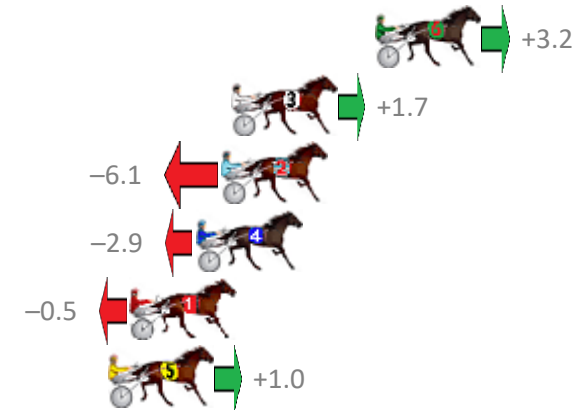

Albion Park Race 4 Distance 1660m

Tuesday, 18 June 2019

Gross Time: 1:59.40 MileRate: 1:55.80 LeadTime: 3.50s First Qtr: 29.20s Second Qtr: 31.30s Third Qtr: 28.30s Fourth Qtr: 27.10s

NoHorse	Plc	Margin	Time	800Time (W)	400 Time (W)
6 SUPERBASS	1	0.0m	1:59.40	55.18s (1)	27.05s (1)
3 STUDLEIGH SONNY	2	5.7m	1:59.79	55.28s (1)	27.12s (1)
2 ZARAS ALL GOOD	3	6.1m	1:59.81	55.82s (0)	27.51s (0)
4 DEVOUGED	4	7.1m	1:59.88	55.60s (0)	27.27s (0)
1 ALLY ROGAN	5	9.7m	2:00.06	55.43s (0)	26.98s (0)
5 IMFEELINGIT	6	10.6m	2:00.12	55.33s (1)	27.03s (1)

Finish Position and metres gained from 800m

Sectionals
Powered by

PJ Harness Analyser
Master harness racing with the power of sectionals
Owners, Trainers and Punters - Check out what's new at www.pjdata.com.au

The Racing Queensland Board (trading as Racing Queensland) and provider are not responsible for the completeness or accuracy of any of the information contained herein, and makes no representations about its suitability for any purpose.