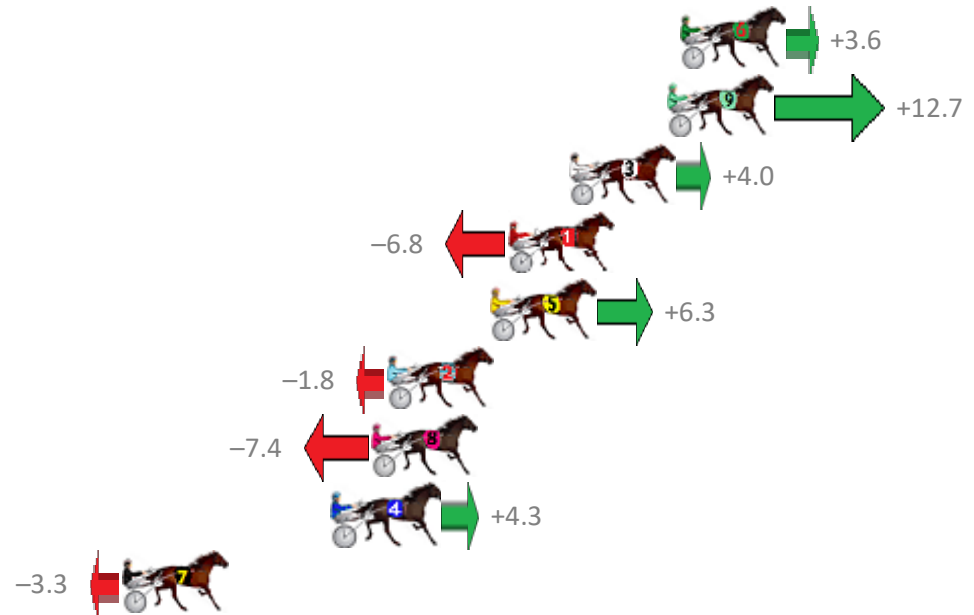

Albion Park Race 6 Distance 2138m

Tuesday, 18 June 2019

Gross Time: 2:33.40 MileRate: 1:55.50 LeadTime: 36.90s First Qtr: 30.20s Second Qtr: 28.80s Third Qtr: 28.20s Fourth Qtr: 29.30s

NoHorse	Plc	Margin	Time	800Time (W)	400 Time (W)
6 THE ANNOUNCER	1	0.0m	2:33.40	57.24s (1)	29.30s (1)
9 MAJOR CURRENCY	2	0.5m	2:33.44	56.59s (1)	28.59s (1)
3 CLASSIE AMERICAN	3	4.4m	2:33.72	57.21s (1)	29.24s (1)
1 ALWAYS IN COMMAND	4	6.8m	2:33.90	57.99s (0)	29.77s (0)
5 JUSTALITTLE TORQUE	5	7.5m	2:33.95	57.05s (0)	28.79s (1)
2 AINTNOBETTOR	6	11.6m	2:34.25	57.63s (0)	29.29s (0)
8 JACKS AT THE BEACH	7	12.2m	2:34.29	58.03s (0)	29.67s (0)
4 NEWPORT DREAMZ	8	13.7m	2:34.40	57.19s (0)	29.41s (2)
7 CARDLESFROMHEAVEN	9	22.1m	2:35.02	57.74s (1)	30.48s (2)

Finish Position and metres gained from 800m

Sectionals
Powered by

PJ Harness Analyser
Master harness racing with the power of sectionals
Owners, Trainers and Punters - Check out what's new at www.pjdata.com.au

The Racing Queensland Board (trading as Racing Queensland) and provider are not responsible for the completeness or accuracy of any of the information contained herein, and makes no representations about its suitability for any purpose.