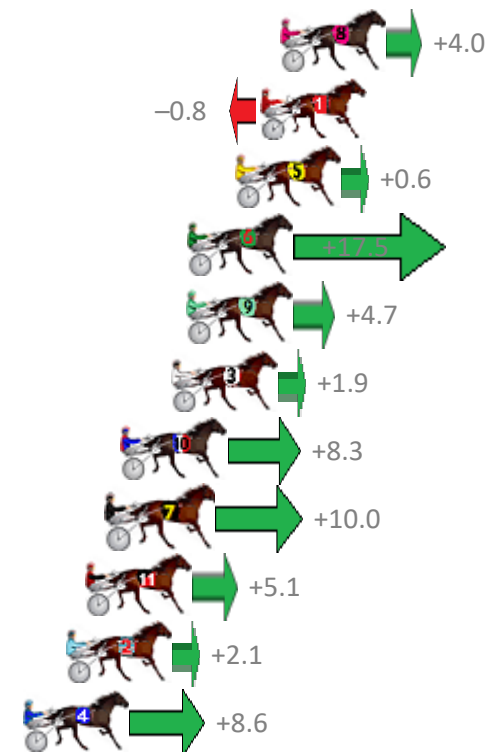

Albion Park Race 8 Distance 1660m

Tuesday, 18 June 2019

Gross Time: 2:02.10 MileRate: 1:58.40 LeadTime: 3.50s First Qtr: 29.00s Second Qtr: 33.00s Third Qtr: 29.30s Fourth Qtr: 27.30s

NoHorse	Plc	Margin	Time	800Time (W)	400 Time (W)
8 CHAPTER ONE	1	0.0m	2:02.10	56.32s (0)	27.01s (0)
1 KOTARE YORK	2	0.8m	2:02.15	56.66s (0)	27.35s (0)
5 GASMONKEY	3	1.8m	2:02.22	56.56s (1)	27.29s (1)
6 KETUT	4	3.7m	2:02.35	55.36s (2)	26.94s (2)
9 OUTLAW FELLA	5	3.7m	2:02.35	56.27s (0)	26.94s (0)
3 MY MASTERCRAFTSMA	6	4.3m	2:02.39	56.47s (1)	27.18s (1)
10 OUR MILLWOOD MAIZI	7	6.3m	2:02.53	56.01s (1)	26.73s (1)
7 VETTEL	8	6.8m	2:02.56	55.89s (2)	27.48s (2)
11 PLATINUM ROULETTE	9	7.7m	2:02.63	56.24s (0)	26.88s (0)
2 LOCHINVER	10	8.5m	2:02.68	56.45s (1)	27.17s (1)
4 LETSGOTOTHEHOP	11	10.2m	2:02.80	55.99s (1)	27.04s (2)

Finish Position and metres gained from 800m

Sectionals
Powered by

PJ Harness Analyser
Master harness racing with the power of sectionals
Owners, Trainers and Punters - Check out what's new at www.pjdata.com.au

The Racing Queensland Board (trading as Racing Queensland) and provider are not responsible for the completeness or accuracy of any of the information contained herein, and makes no representations about its suitability for any purpose.