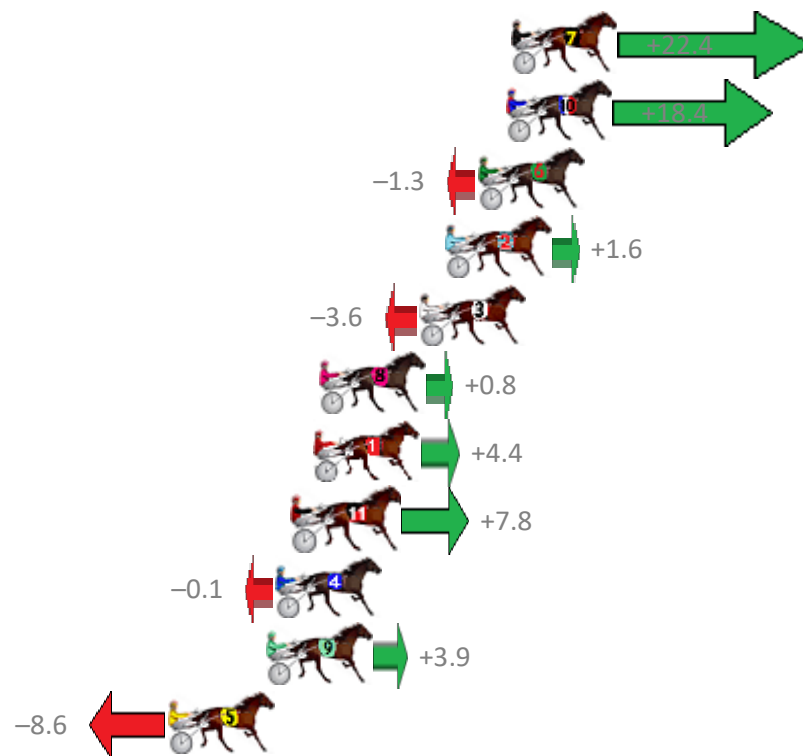

Albion Park Race 9 Distance 2138m

Tuesday, 18 June 2019

Gross Time: 2:36.00 MileRate: 1:57.40 LeadTime: 37.50s First Qtr: 29.60s Second Qtr: 30.40s Third Qtr: 29.20s Fourth Qtr: 29.30s

NoHorse	Plc	Margin	Time	800Time (W)	400 Time (W)
7 THATS HOW WEROLL	1	0.0m	2:36.00	56.86s (1)	27.95s (2)
10 KEY LARGO	2	0.2m	2:36.01	57.15s (1)	28.32s (1)
6 OUR UNCLE ALAN	3	1.3m	2:36.10	58.60s (1)	29.35s (1)
2 HUGHIES SISTER	4	2.6m	2:36.19	58.38s (0)	29.17s (0)
3 TORQUE FEELS GOOD	5	3.6m	2:36.26	58.76s (0)	29.56s (0)
8 MELANNA BEACH	6	7.6m	2:36.56	58.44s (0)	29.21s (0)
1 NIKALONG HENRY	7	7.8m	2:36.57	58.18s (0)	28.89s (0)
11 JUSTA DALE	8	8.6m	2:36.63	57.93s (0)	28.92s (2)
4 ALWAYS AT NIGHT	9	9.3m	2:36.68	58.51s (1)	29.31s (1)
9 BUMPER	10	9.7m	2:36.71	58.21s (1)	29.40s (2)
5 GONE WAY BACK	11	13.6m	2:37.00	59.13s (1)	29.93s (1)

Finish Position and metres gained from 800m

Sectionals
Powered by

PJ Harness Analyser
Master harness racing with the power of sectionals
Owners, Trainers and Punters - Check out what's new at www.pjdata.com.au

The Racing Queensland Board (trading as Racing Queensland) and provider are not responsible for the completeness or accuracy of any of the information contained herein, and makes no representations about its suitability for any purpose.