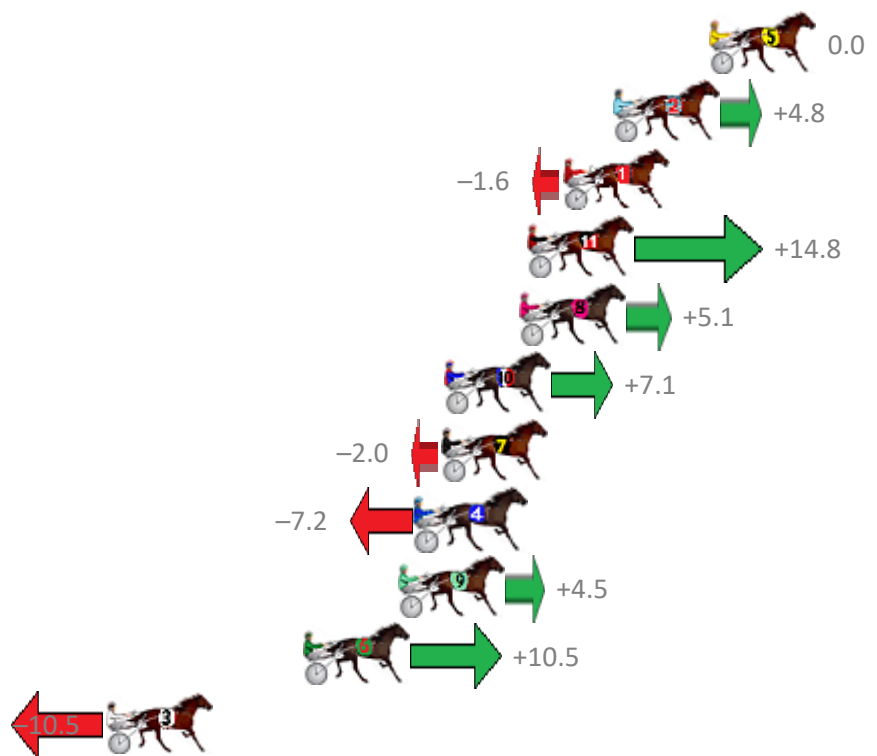

Albion Park Race 7 Distance 1660m

Tuesday, 18 June 2019

Gross Time: 1:56.40 MileRate: 1:52.90 LeadTime: 3.40s First Qtr: 26.70s Second Qtr: 29.50s Third Qtr: 28.30s Fourth Qtr: 28.50s

NoHorse	Plc	Margin	Time	800Time (W)	400 Time (W)
5 IAMBOOGIE	1	0.0m	1:56.40	56.80s (0)	28.50s (0)
2 IMTHE GOLDEN CHILD	2	3.8m	1:56.67	56.46s (0)	28.04s (0)
1 POLISHED ROCKS	3	5.8m	1:56.81	56.91s (0)	28.54s (0)
11 DEECAESAR	4	7.2m	1:56.91	55.75s (1)	28.53s (2)
8 FIOKI	5	7.5m	1:56.93	56.44s (0)	27.98s (0)
10 OUR BONDI BEACH	6	10.5m	1:57.15	56.30s (1)	29.03s (1)
7 RAYS CHOICE	7	10.6m	1:57.16	56.94s (1)	28.40s (2)
4 ITS JUST KENNY	8	11.6m	1:57.23	57.31s (1)	28.78s (1)
9 DRIVE THE DREAM	9	12.3m	1:57.28	56.48s (0)	28.01s (0)
6 IDEAL WARRIOR	10	16.1m	1:57.55	56.05s (1)	28.42s (1)
3 MAFUTA VAUTIN	11	23.9m	1:58.10	57.55s (1)	28.28s (1)

Finish Position and metres gained from 800m

Sectionals
Powered by

PJ Harness Analyser
Master harness racing with the power of sectionals
Owners, Trainers and Punters - Check out what's new at www.pjdata.com.au

The Racing Queensland Board (trading as Racing Queensland) and provider are not responsible for the completeness or accuracy of any of the information contained herein, and makes no representations about its suitability for any purpose.