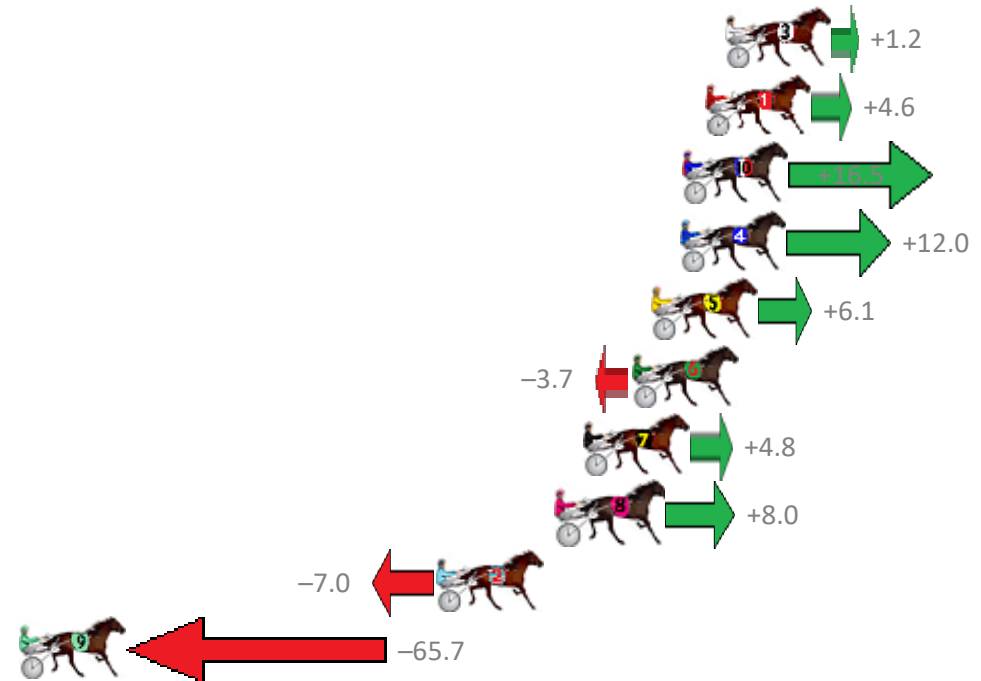

Redcliffe Race 2 Distance 1780m

Wednesday, 12 June 2019

Gross Time: 2:11.30 MileRate: 1:58.70 LeadTime: 11.00s First Qtr: 29.60s Second Qtr: 31.80s Third Qtr: 29.90s Fourth Qtr: 29.00s

NoHorse	Plc	Margin	Time	800Time (W)	400 Time (W)
3 MY SECRET TORQUE	1	0.0m	2:11.30	58.81s (0)	28.94s (0)
1 ANNAS BEST	2	0.8m	2:11.36	58.56s (0)	28.70s (0)
10 SPRINGFIELD SPIRIT	3	1.7m	2:11.42	57.69s (1)	27.95s (2)
4 SPONDOOLEY	4	1.8m	2:11.43	58.02s (1)	28.30s (2)
5 JUST ROKIN	5	2.9m	2:11.51	58.45s (1)	28.75s (2)
6 ARK PATROL	6	3.7m	2:11.57	59.17s (1)	29.27s (1)
7 JACKS AT THE BEACH	7	5.6m	2:11.71	58.55s (0)	28.71s (0)
8 KAA NAPALI	8	6.6m	2:11.78	58.31s (0)	28.46s (0)
2 WILLSINTOWN	9	11.4m	2:12.13	59.42s (1)	29.48s (1)
9 KINETIC KATE	10	84.5m	2:17.43	63.74s (0)	33.71s (1)

Finish Position and metres gained from 800m

Sectionals
Powered by

PJ Harness Analyser
Master harness racing with the power of sectionals
Owners, Trainers and Punters - Check out what's new at www.pjdata.com.au

The Racing Queensland Board (trading as Racing Queensland) and provider are not responsible for the completeness or accuracy of any of the information contained herein, and makes no representations about its suitability for any purpose.