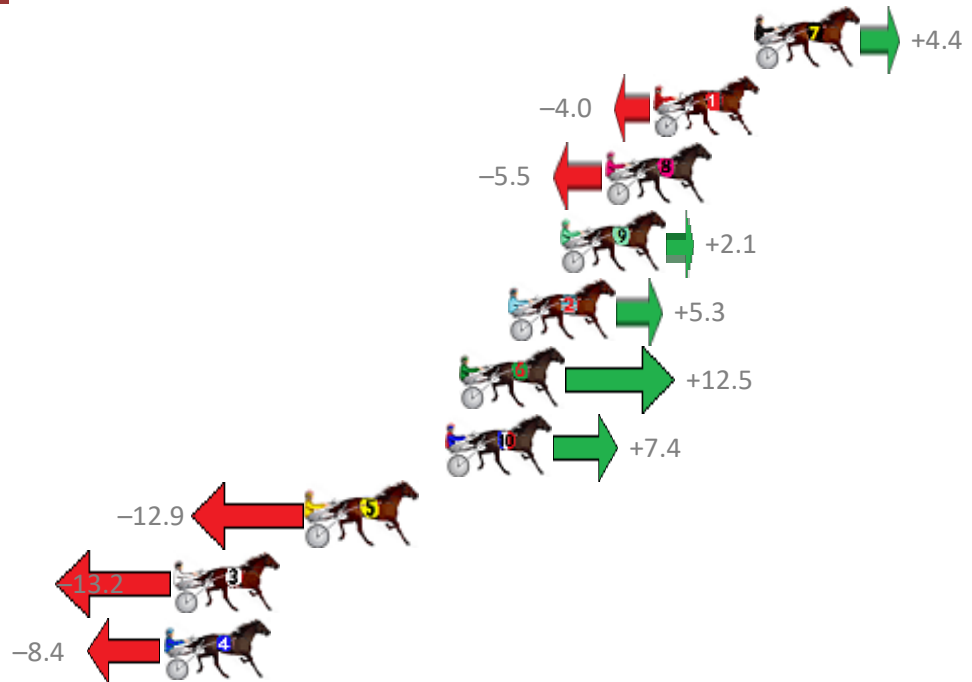

Redcliffe Race 6 Distance 1780m

Wednesday, 12 June 2019

Gross Time: 2:11.40 MileRate: 1:58.80 LeadTime: 11.80s First Qtr: 30.10s Second Qtr: 31.10s Third Qtr: 28.80s Fourth Qtr: 29.60s

NoHorse	Plc	Margin	Time	800Time (W)	400 Time (W)
7 SIGNOR JUJON	1	0.0m	2:11.40	58.08s (0)	29.16s (0)
1 TIC TACT	2	4.0m	2:11.70	58.69s (0)	29.90s (0)
8 TAKE IN THE GOLD	3	5.9m	2:11.84	58.80s (1)	29.86s (1)
9 INNOVATE WHO	4	7.7m	2:11.97	58.25s (0)	29.34s (0)
2 A RAINBOW DIAMOND	5	9.7m	2:12.12	58.01s (1)	29.22s (1)
6 ROCKS OR DIAMONDS	6	11.7m	2:12.27	57.49s (1)	29.02s (3)
10 MEGA STAR	7	12.2m	2:12.30	57.86s (1)	29.45s (3)
5 SIR JUJON	8	17.7m	2:12.71	59.34s (1)	30.45s (2)
3 THATS FUNNY	9	23.0m	2:13.10	59.36s (1)	30.52s (2)
4 HURRIKANE SPECIAL	10	23.4m	2:13.13	59.01s (0)	30.15s (0)

Finish Position and metres gained from 800m

Sectionals
Powered by

PJ Harness Analyser
Master harness racing with the power of sectionals
Owners, Trainers and Punters - Check out what's new at www.pjdata.com.au

The Racing Queensland Board (trading as Racing Queensland) and provider are not responsible for the completeness or accuracy of any of the information contained herein, and makes no representations about its suitability for any purpose.