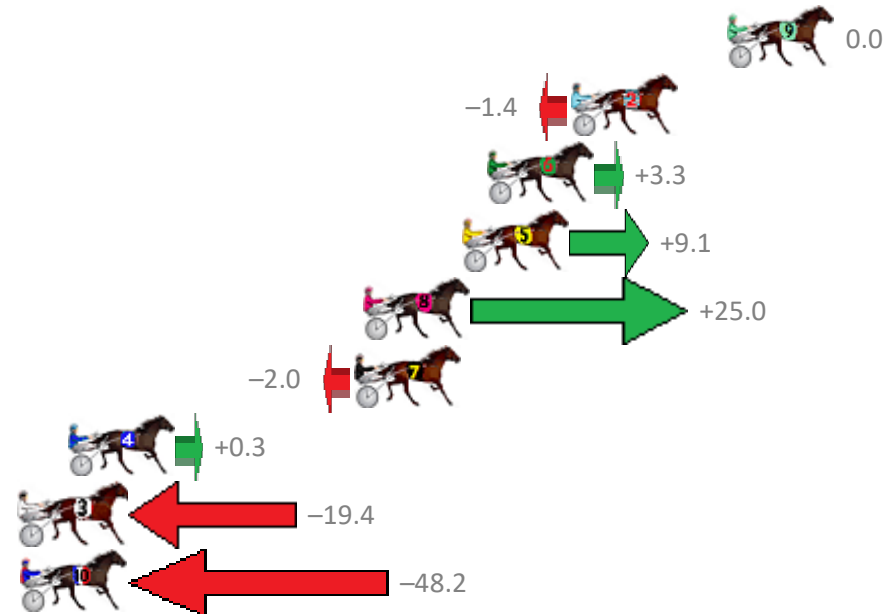

Redcliffe Race 4 Distance 1780m

Wednesday, 12 June 2019

Gross Time: 2:11.70 MileRate: 1:59.10 LeadTime: 12.00s First Qtr: 30.60s Second Qtr: 30.80s Third Qtr: 30.10s Fourth Qtr: 28.20s

NoHorse	Plc	Margin	Time	800Time (W)	400 Time (W)
9 GOVERNOR JUJON	1	0.0m	2:11.70	58.30s (0)	28.20s (0)
2 AMAYA BECOMES	2	6.2m	2:12.14	58.40s (0)	28.34s (0)
6 DATALDO	3	9.5m	2:12.37	58.06s (1)	28.69s (1)
5 STORM GILBERT	4	10.5m	2:12.44	57.64s (1)	28.40s (1)
8 KYRONTA	5	14.4m	2:12.72	56.48s (0)	28.33s (1)
7 ARCHILLES	6	14.8m	2:12.74	58.45s (0)	28.57s (0)
4 WHICH HUNT	7	26.1m	2:13.54	58.28s (0)	28.62s (0)
3 ABBEY DIADEMA	8	54.0m	2:15.51	59.71s (0)	30.57s (1)
10 MISTER ARTIKULATE	9	67.6m	2:16.47	61.81s (0)	31.92s (0)

Finish Position and metres gained from 800m

Sectionals
Powered by

PJ Harness Analyser
Master harness racing with the power of sectionals
Owners, Trainers and Punters - Check out what's new at www.pjdata.com.au

The Racing Queensland Board (trading as Racing Queensland) and provider are not responsible for the completeness or accuracy of any of the information contained herein, and makes no representations about its suitability for any purpose.