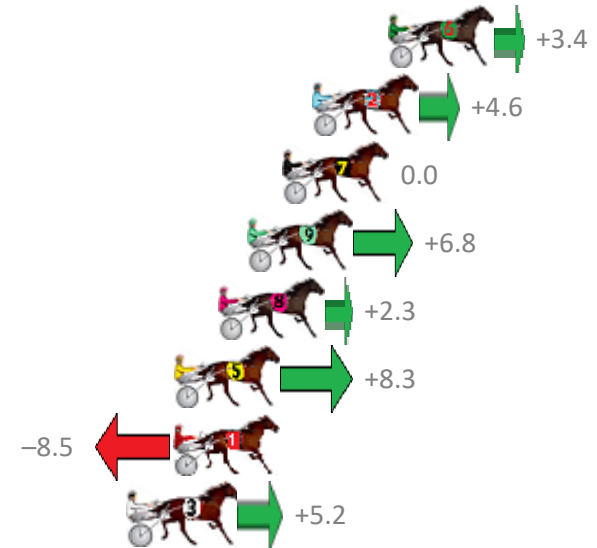

Redcliffe Race 7 Distance 2040m

Wednesday, 12 June 2019

Gross Time: 2:33.10 MileRate: 2:00.80 LeadTime: 32.10s First Qtr: 31.70s Second Qtr: 31.30s Third Qtr: 29.20s Fourth Qtr: 28.80s

NoHorse	Plc	Margin	Time	800Time (W)	400 Time (W)
6 MACH TORQUE	1	0.0m	2:33.10	57.75s (1)	28.77s (1)
2 MONUMENTAL	2	3.0m	2:33.32	57.67s (1)	28.68s (1)
7 SWAFFHAM WATER	3	4.2m	2:33.40	58.00s (0)	28.79s (0)
9 SPLASH OF GOLD	4	5.6m	2:33.50	57.51s (1)	28.53s (2)
8 BUKTHSYSTEM	5	6.7m	2:33.58	57.83s (0)	28.62s (0)
5 ALWAYS AT NIGHT	6	8.5m	2:33.71	57.40s (1)	28.43s (2)
1 TRACES OF TARA	7	8.5m	2:33.71	58.62s (0)	29.41s (0)
3 BERTILS DELIGHT	8	10.2m	2:33.83	57.62s (0)	28.56s (1)

Finish Position and metres gained from 800m

Sectionals
Powered by

PJ Harness Analyser
Master harness racing with the power of sectionals
Owners, Trainers and Punters - Check out what's new at www.pjdata.com.au

The Racing Queensland Board (trading as Racing Queensland) and provider are not responsible for the completeness or accuracy of any of the information contained herein, and makes no representations about its suitability for any purpose.