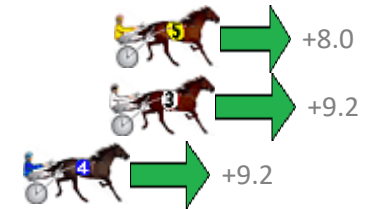

Redcliffe Race 9 Distance 2040m

Wednesday, 12 June 2019

Gross Time: 2:31.10 MileRate: 1:59.20 LeadTime: 33.20s First Qtr: 30.80s Second Qtr: 30.40s Third Qtr: 28.00s Fourth Qtr: 28.70s

NoHorse	Plc	Margin	Time	800Time (W)	400 Time (W)

5 TROJAN BANNER	1	0.0m	2:31.10	56.13s (1)	28.63s (1)

3 FEELINGFORARAINBOW	2	0.2m	2:31.11	56.05s (0)	27.97s (0)

4 BETTOR BECAUSE	3	3.6m	2:31.36	56.05s (1)	28.47s (1)

1 SCHEU CREEK	4	23.3m	2:32.77	58.00s (0)	29.93s (0)

2 LETS DIG IT	5	26.6m	2:33.01	58.59s (0)	30.61s (0)

Finish Position and metres gained from 800m

Sectionals
Powered by

PJ Harness Analyser
Master harness racing with the power of sectionals
Owners, Trainers and Punters - Check out what's new at www.pjdata.com.au

The Racing Queensland Board (trading as Racing Queensland) and provider are not responsible for the completeness or accuracy of any of the information contained herein, and makes no representations about its suitability for any purpose.