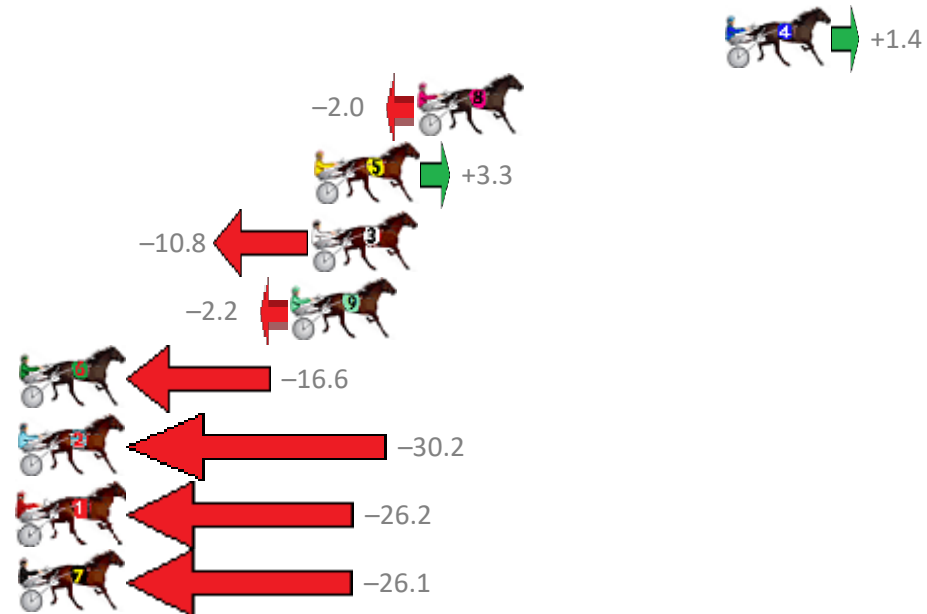

Redcliffe Race 8 Distance 2040m

Wednesday, 12 June 2019

Gross Time: 2:34.40 MileRate: 2:01.80 LeadTime: 32.50s First Qtr: 31.50s Second Qtr: 32.00s Third Qtr: 29.90s Fourth Qtr: 28.50s

NoHorse	Plc	Margin	Time	800Time (W)	400 Time (W)
4 JUST JOSHIN	1	0.0m	2:34.40	58.30s (1)	28.50s (1)
8 TELLELLA	2	12.2m	2:35.27	58.55s (1)	28.76s (2)
5 DOWNTOWN LUCCA	3	16.3m	2:35.56	58.16s (1)	28.39s (2)
3 TORQUE TO THE MAX	4	16.4m	2:35.57	59.19s (1)	29.41s (2)
9 LA BELLE CHEVAL	5	17.2m	2:35.63	58.56s (1)	28.78s (2)
6 IFYOUBELIEVE	6	29.8m	2:36.52	59.61s (0)	29.80s (1)
2 BARBOO	7	30.2m	2:36.55	60.60s (0)	30.61s (0)
1 SHEMOZZLE	8	30.6m	2:36.58	60.31s (0)	30.30s (0)
7 DONOMOOR	9	35.1m	2:36.90	60.31s (0)	30.27s (0)

Finish Position and metres gained from 800m

Sectionals
Powered by

PJ Harness Analyser
Master harness racing with the power of sectionals
Owners, Trainers and Punters - Check out what's new at www.pjdata.com.au

The Racing Queensland Board (trading as Racing Queensland) and provider are not responsible for the completeness or accuracy of any of the information contained herein, and makes no representations about its suitability for any purpose.