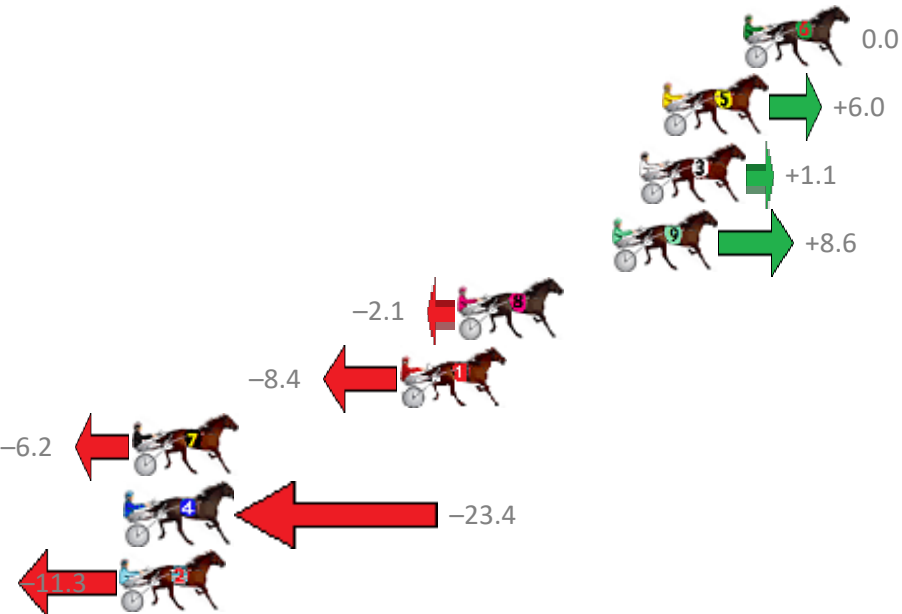

Redcliffe Race 5 Distance 2040m

Wednesday, 12 June 2019

Gross Time: 2:32.40 MileRate: 2:00.20 LeadTime: 30.40s First Qtr: 31.50s Second Qtr: 31.40s Third Qtr: 29.50s Fourth Qtr: 29.60s

NoHorse	Plc	Margin	Time	800Time (W)	400 Time (W)
6 MAJOR GENERALJUJON	1	0.0m	2:32.40	59.10s (1)	29.60s (1)
5 TROUBLESOME DAVE	2	3.2m	2:32.64	58.66s (0)	29.32s (0)
3 HOLDINGNO CURRENCY	3	4.1m	2:32.70	59.02s (1)	29.62s (2)
9 LARA BAY	4	5.2m	2:32.78	58.46s (1)	28.96s (1)
8 ARBIT MAJOR	5	11.3m	2:33.24	59.26s (1)	29.74s (2)
1 MEGIDDO	6	13.6m	2:33.41	59.72s (0)	30.30s (1)
7 WEASEL	7	24.2m	2:34.19	59.56s (0)	30.04s (2)
4 GRINYDONTCHA	8	24.4m	2:34.21	60.83s (0)	31.20s (0)
2 GIVE ME FIFTY	9	24.7m	2:34.23	59.93s (0)	30.45s (0)

Finish Position and metres gained from 800m

Sectionals
Powered by

PJ Harness Analyser
Master harness racing with the power of sectionals
Owners, Trainers and Punters - Check out what's new at www.pjdata.com.au

The Racing Queensland Board (trading as Racing Queensland) and provider are not responsible for the completeness or accuracy of any of the information contained herein, and makes no representations about its suitability for any purpose.