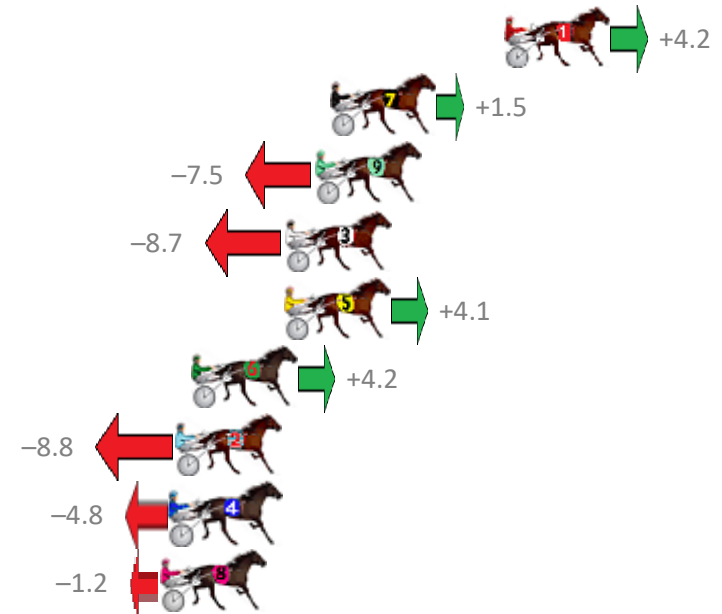

Finish Position and metres gained from 800m

Sectionals  
Powered by

**PJ Harness Analyser**  
Master harness racing with the power of sectionals  
Owners, Trainers and Punters - Check out what's new at [www.pjdata.com.au](http://www.pjdata.com.au)