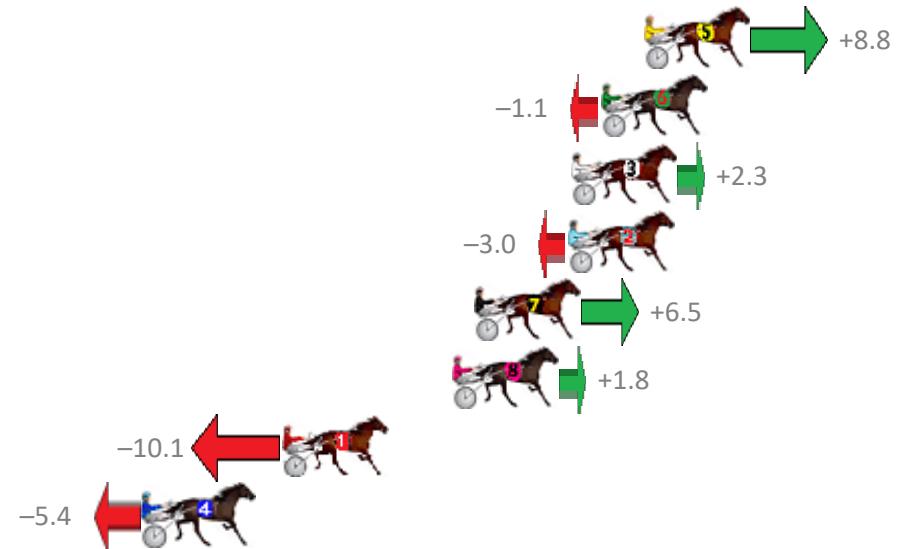

Redcliffe Race 3 Distance 1780m

Wednesday, 12 June 2019

Gross Time: 2:10.90 MileRate: 1:57.70 LeadTime: 14.50s First Qtr: 29.10s Second Qtr: 29.90s Third Qtr: 28.30s Fourth Qtr: 29.10s

NoHorse	Plc	Margin	Time	800Time (W)	400 Time (W)
5 LEOS BEST	1	0.0m	2:10.90	56.77s (0)	28.36s (0)
6 SIR JULIAN	2	1.7m	2:11.02	57.48s (1)	29.21s (1)
3 COREY WILLIAM	3	2.9m	2:11.11	57.23s (1)	28.93s (1)
2 OYSTER STRIDE	4	3.0m	2:11.12	57.62s (0)	29.32s (0)
7 THE FAITHFUL	5	6.7m	2:11.39	56.93s (0)	28.53s (0)
8 FIOKI	6	7.6m	2:11.45	57.27s (1)	28.93s (1)
1 OHOKA COOPER	7	14.3m	2:11.94	58.12s (0)	29.75s (0)
4 HOT DOGMA	8	19.8m	2:12.34	57.79s (1)	29.45s (1)

Finish Position and metres gained from 800m

Sectionals
Powered by

PJ Harness Analyser
Master harness racing with the power of sectionals
Owners, Trainers and Punters - Check out what's new at www.pjdata.com.au

The Racing Queensland Board (trading as Racing Queensland) and provider are not responsible for the completeness or accuracy of any of the information contained herein, and makes no representations about its suitability for any purpose.