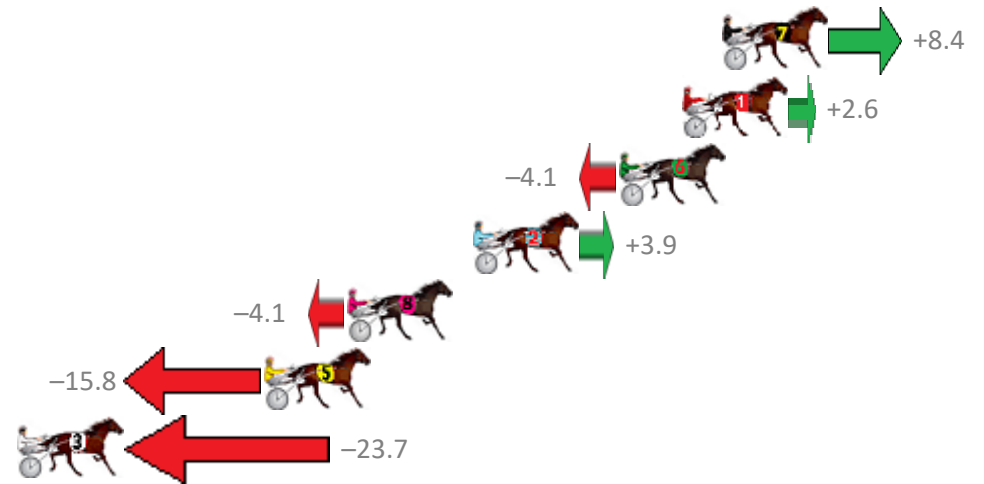

Redcliffe Race 5 Distance 1780m

Thursday, 30 May 2019

Gross Time: 2:10.40   MileRate: 1:57.90   LeadTime: 11.90s   First Qtr: 28.10s   Second Qtr: 31.00s   Third Qtr: 29.10s   Fourth Qtr: 30.30s

No Horse	Plc	Margin	Time	800Time (W)	400 Time (W)
7 MISS PATRIOT	1	0.0m	2:10.40	58.78s (0)	29.63s (0)
1 THE HARLEM HAMMER	2	1.6m	2:10.52	59.21s (0)	30.12s (0)
6 PRECIOUS CULLEN	3	4.1m	2:10.71	59.70s (0)	30.61s (0)
2 YKIKAFIL	4	9.9m	2:11.15	59.11s (0)	29.97s (0)
8 STEVIE DEE	5	14.9m	2:11.53	59.70s (1)	30.64s (1)
5 BURNING AMBITION	6	18.2m	2:11.78	60.57s (1)	31.22s (1)
3 STEVEEJAY	7	30.3m	2:12.70	61.16s (1)	31.90s (2)

Finish Position and metres gained from 800m

Sectionals
Powered by

PJ Harness Analyser
Master harness racing with the power of sectionals
Owners, Trainers and Punters - Check out what's new at www.pjdata.com.au

The Racing Queensland Board (trading as Racing Queensland) and provider are not responsible for the completeness or accuracy of any of the information contained herein, and makes no representations about its suitability for any purpose.