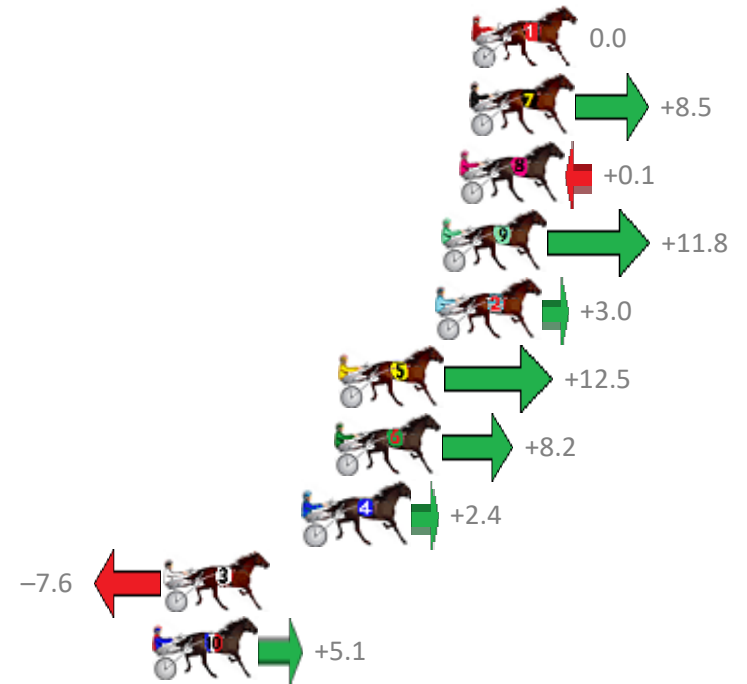

Redcliffe Race 1 Distance 2280m

Thursday, 30 May 2019

Gross Time: 2:51.40 MileRate: 2:01.00 LeadTime: 51.30s First Qtr: 31.60s Second Qtr: 30.60s Third Qtr: 28.00s Fourth Qtr: 29.90s

No Horse	Plc	Margin	Time	800Time (W)	400 Time (W)
1 RITCHIE BEE	1	0.0m	2:51.40	57.90s (0)	29.90s (0)
7 SHADOW HUNTER	2	0.1m	2:51.41	57.28s (0)	29.22s (0)
8 THREE MUGS IN	3	0.5m	2:51.44	57.89s (1)	29.85s (1)
9 SWAFFHAM WATER	4	1.2m	2:51.49	57.05s (0)	28.94s (0)
2 WILLSINTOWN	5	1.4m	2:51.50	57.68s (0)	29.66s (0)
5 GOODTIME STRIDE	6	5.3m	2:51.80	57.00s (1)	28.79s (1)
6 EPIRUS BOY	7	5.4m	2:51.80	57.31s (1)	29.14s (1)
4 DEADLY ROCKER	8	6.6m	2:51.89	57.73s (1)	29.65s (1)
3 LETHAL STAR	9	12.2m	2:52.31	58.45s (1)	30.38s (1)
10 JETAWAYJO	10	12.7m	2:52.35	57.53s (0)	29.40s (0)

Finish Position and metres gained from 800m

Sectionals
Powered by

PJ Harness Analyser
Master harness racing with the power of sectionals
Owners, Trainers and Punters - Check out what's new at www.pjdata.com.au

The Racing Queensland Board (trading as Racing Queensland) and provider are not responsible for the completeness or accuracy of any of the information contained herein, and makes no representations about its suitability for any purpose.