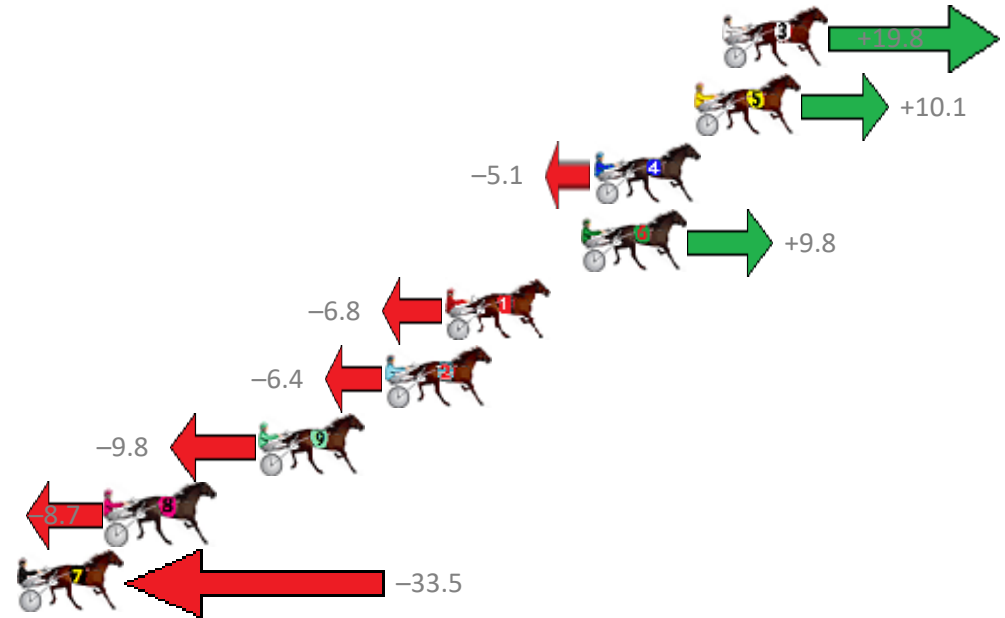

Redcliffe Race 3 Distance 2280m

Thursday, 30 May 2019

Gross Time: 2:51.80 MileRate: 2:01.30 LeadTime: 49.50s First Qtr: 30.80s Second Qtr: 32.00s Third Qtr: 29.60s Fourth Qtr: 29.90s

No Horse	Plc	Margin	Time	800Time (W)	400 Time (W)
3 ALWAYS AT NIGHT	1	0.0m	2:51.80	58.03s (1)	29.06s (3)
5 GUTS	2	1.1m	2:51.88	58.75s (1)	29.82s (1)
4 INCITER	3	5.1m	2:52.18	59.88s (0)	30.28s (0)
6 MONTEREY JACK	4	5.6m	2:52.22	58.77s (2)	29.78s (2)
1 MODERN THOUGHT	5	11.0m	2:52.62	60.01s (0)	30.36s (0)
2 CALL ME YOURS	6	13.4m	2:52.80	59.98s (1)	30.08s (1)
9 ENARMoured	7	18.4m	2:53.18	60.23s (0)	30.56s (0)
8 ONE TO TANGO	8	24.5m	2:53.63	60.15s (1)	30.55s (0)
7 AROONA	9	36.3m	2:54.51	61.99s (1)	32.12s (1)

Finish Position and metres gained from 800m

Sectionals
Powered by

PJ Harness Analyser
Master harness racing with the power of sectionals
Owners, Trainers and Punters - Check out what's new at www.pjdata.com.au

The Racing Queensland Board (trading as Racing Queensland) and provider are not responsible for the completeness or accuracy of any of the information contained herein, and makes no representations about its suitability for any purpose.