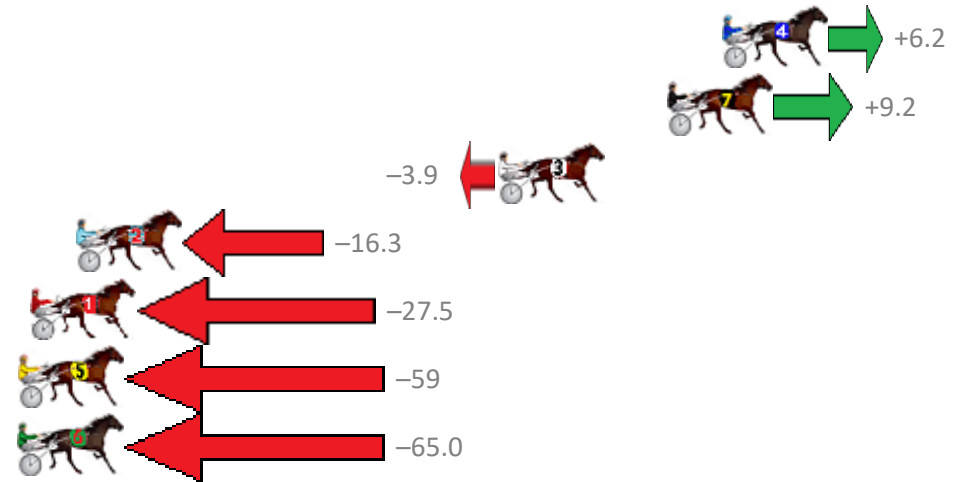

Redcliffe Race 6 Distance 1780m

Thursday, 30 May 2019

Gross Time: 2:13.70   MileRate: 2:00.90   LeadTime: 11.60s   First Qtr: 29.10s   Second Qtr: 31.80s   Third Qtr: 29.60s   Fourth Qtr: 31.60s

No Horse	Plc	Margin	Time	800Time (W)	400 Time (W)
4 BONNIES CAM	1	0.0m	2:13.70	60.73s (1)	31.49s (1)
7 BETTERTHANLEGO	2	2.2m	2:13.87	60.50s (1)	31.28s (1)
3 TALENT IN SPADES	3	8.9m	2:14.40	61.50s (0)	31.97s (0)
2 HURRIKANE SPECIAL	4	25.7m	2:15.73	62.45s (0)	32.94s (0)
1 I AM TESSALYN	5	27.5m	2:15.87	63.30s (0)	33.77s (0)
5 TEACHERS PET	6	77.7m	2:19.84	65.64s (0)	35.53s (0)
6 ROLLON TWICE	7	84.6m	2:20.38	66.17s (1)	35.79s (1)

Finish Position and metres gained from 800m

Sectionals
Powered by

PJ Harness Analyser
Master harness racing with the power of sectionals
Owners, Trainers and Punters - Check out what's new at www.pjdata.com.au

The Racing Queensland Board (trading as Racing Queensland) and provider are not responsible for the completeness or accuracy of any of the information contained herein, and makes no representations about its suitability for any purpose.