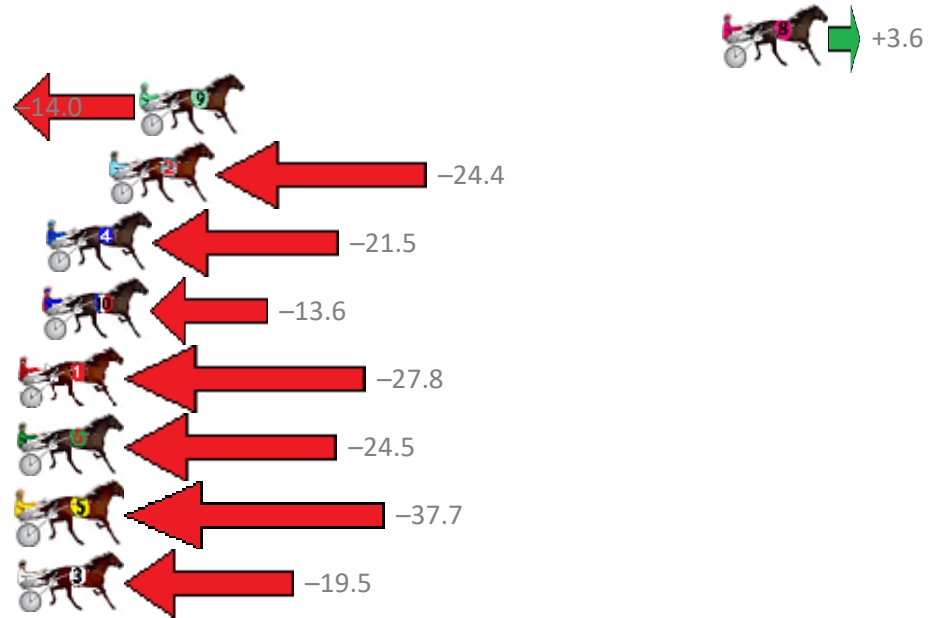

Redcliffe Race 8 Distance 1780m

Thursday, 30 May 2019

Gross Time: 2:12.60 MileRate: 1:59.90 LeadTime: 11.80s First Qtr: 30.20s Second Qtr: 31.60s Third Qtr: 28.60s Fourth Qtr: 30.40s

No Horse	Plc	Margin	Time	800Time (W)	400 Time (W)
8 FEELINGFORARAINBOW	1	0.0m	2:12.60	58.73s (2)	30.40s (1)
9 COBBLER LANE	2	23.2m	2:14.36	60.03s (0)	31.14s (0)
2 SHESFEELINPRECIOUS	3	24.4m	2:14.45	60.80s (0)	32.24s (0)
4 OUR MASQUERADE	4	26.9m	2:14.64	60.59s (1)	31.62s (1)
10 STELLAR ANTARES	5	27.0m	2:14.65	60.00s (0)	31.11s (0)
1 TILDALYN	6	32.2m	2:15.05	61.05s (0)	32.15s (0)
6 VALIANT GEM	7	34.5m	2:15.22	60.81s (1)	31.65s (1)
5 CANNAN	8	38.3m	2:15.51	61.78s (1)	32.90s (1)
3 BEE GEES BEST	9	38.5m	2:15.53	60.44s (0)	31.65s (2)

Finish Position and metres gained from 800m

Sectionals
Powered by

PJ Harness Analyser
Master harness racing with the power of sectionals
Owners, Trainers and Punters - Check out what's new at www.pjdata.com.au

The Racing Queensland Board (trading as Racing Queensland) and provider are not responsible for the completeness or accuracy of any of the information contained herein, and makes no representations about its suitability for any purpose.