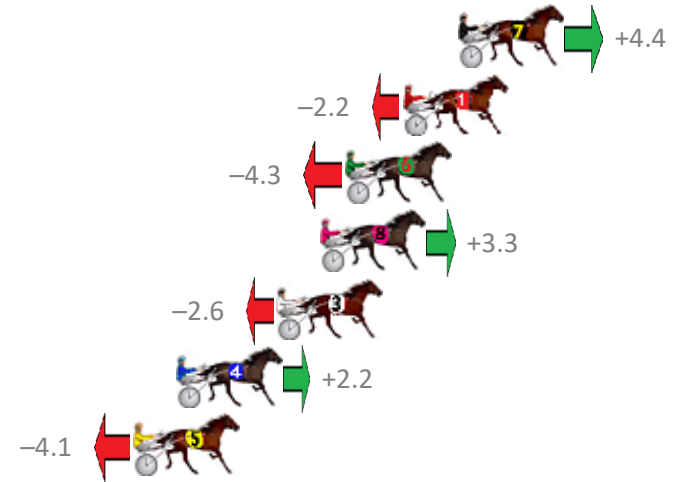

Redcliffe Race 4 Distance 1780m

Thursday, 30 May 2019

Gross Time: 2:12.90 MileRate: 2:00.20 LeadTime: 12.00s First Qtr: 31.20s Second Qtr: 32.20s Third Qtr: 28.60s Fourth Qtr: 28.90s

No Horse	Plc	Margin	Time	800Time (W)	400 Time (W)
7 MISTER BLACKJACK	1	0.0m	2:12.90	57.18s (0)	28.55s (0)
1 INVITE ONLY	2	2.2m	2:13.06	57.66s (0)	29.06s (0)
6 UNASSUMING CHAMP	3	4.5m	2:13.23	57.81s (1)	29.14s (1)
8 ULTIMATE AD	4	5.5m	2:13.30	57.26s (0)	28.62s (0)
3 NO CONFESSION	5	7.2m	2:13.42	57.69s (1)	29.00s (1)
4 WERELIVINGTHEDREA	6	11.2m	2:13.71	57.34s (0)	28.67s (0)
5 FRENCH GLOBE	7	12.9m	2:13.83	57.79s (1)	29.10s (1)

Finish Position and metres gained from 800m

Sectionals
Powered by

PJ Harness Analyser
Master harness racing with the power of sectionals
Owners, Trainers and Punters - Check out what's new at www.pjdata.com.au

The Racing Queensland Board (trading as Racing Queensland) and provider are not responsible for the completeness or accuracy of any of the information contained herein, and makes no representations about its suitability for any purpose.