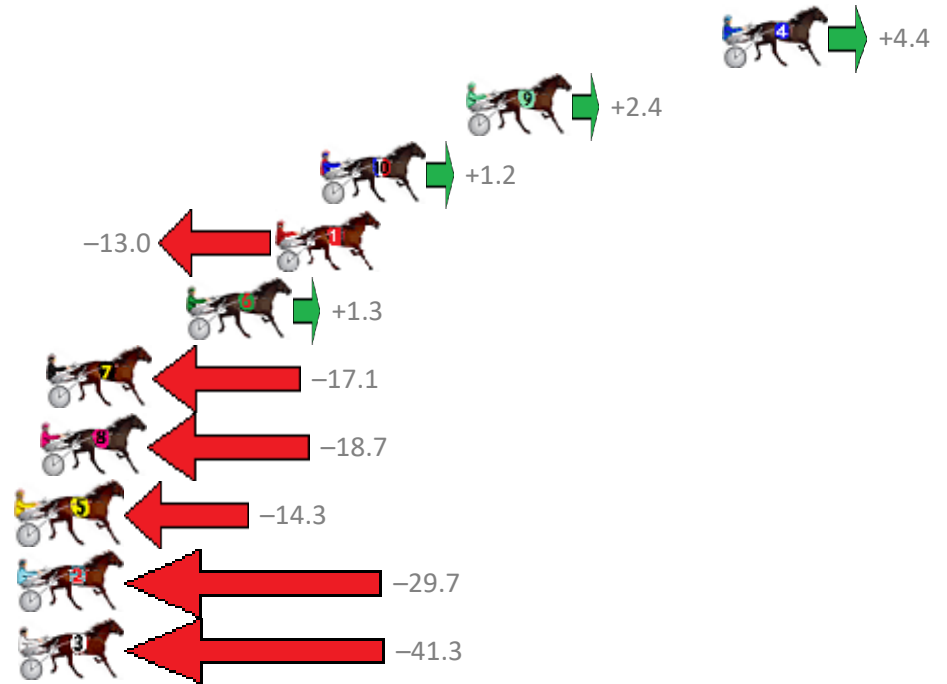

Redcliffe Race 2 Distance 1780m

Thursday, 30 May 2019

Gross Time: 2:11.70 MileRate: 1:59.00 LeadTime: 11.30s First Qtr: 29.40s Second Qtr: 31.20s Third Qtr: 29.90s Fourth Qtr: 29.90s

No Horse	Plc	Margin	Time	800Time (W)	400 Time (W)
4 MO JARNEY	1	0.0m	2:11.70	59.47s (1)	29.30s (2)
9 WEASEL	2	10.2m	2:12.46	59.62s (1)	29.59s (2)
10 FAMOUS SHOES	3	16.0m	2:12.90	59.71s (1)	29.65s (2)
1 SCOTT TOM	4	17.8m	2:13.03	60.77s (0)	30.87s (0)
6 CROCODILE PRINCESS	5	21.3m	2:13.29	59.70s (1)	30.16s (1)
7 STUDLEIGH WILL	6	26.9m	2:13.71	61.08s (0)	31.21s (0)
8 DASHING HANNAH	7	27.1m	2:13.73	61.20s (1)	31.13s (1)
5 HOLDINGNO CURRENCY	8	28.5m	2:13.83	60.87s (0)	30.98s (0)
2 MONTANA MALONE	9	29.7m	2:13.92	62.02s (0)	32.12s (0)
3 TRACES OF TARA	10	41.3m	2:14.79	62.89s (1)	32.55s (1)

Finish Position and metres gained from 800m

Sectionals
Powered by

PJ Harness Analyser
Master harness racing with the power of sectionals
Owners, Trainers and Punters - Check out what's new at www.pjdata.com.au

The Racing Queensland Board (trading as Racing Queensland) and provider are not responsible for the completeness or accuracy of any of the information contained herein, and makes no representations about its suitability for any purpose.