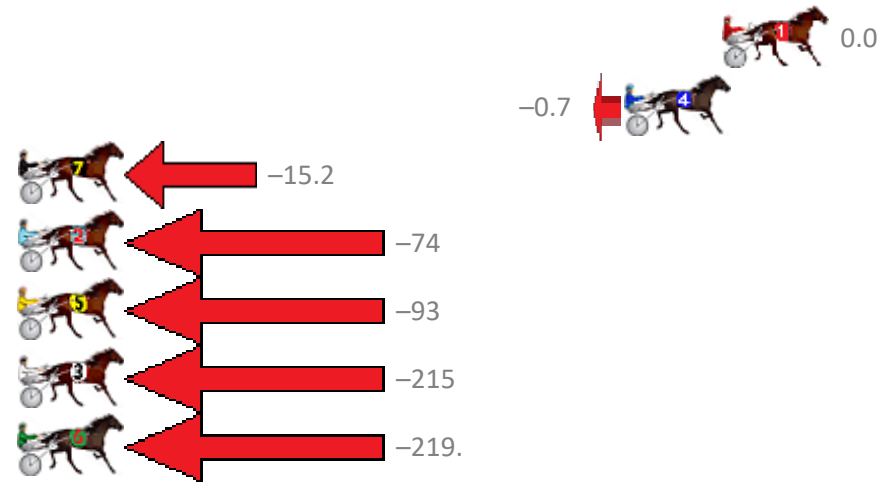

Redcliffe Race 7 Distance 1780m

Thursday, 30 May 2019

Gross Time: 2:14.60 MileRate: 2:01.70 LeadTime: 11.60s First Qtr: 30.10s Second Qtr: 32.60s Third Qtr: 30.00s Fourth Qtr: 30.30s

No Horse	Plc	Margin	Time	800Time (W)	400 Time (W)
1 VOODOO FELLA	1	0.0m	2:14.60	60.30s (0)	30.30s (0)
4 TIC TACT	2	3.9m	2:14.90	60.35s (1)	30.47s (1)
7 HOLLIE	3	55.2m	2:18.78	61.45s (0)	30.85s (0)
2 WESTERN SHOWGIRL	4	79.1m	2:20.59	65.81s (0)	34.91s (0)
5 BETTER THAN BRIE	5	100.0m	2:22.18	67.25s (1)	35.98s (0)
3 MISTER ARTIKULATE	6	227.9m	2:31.86	76.50s (1)	44.53s (0)
6 ULTIMATE LASS	7	419.2m	2:46.35	76.82s (0)	40.84s (0)

Finish Position and metres gained from 800m

Sectionals
Powered by

PJ Harness Analyser
Master harness racing with the power of sectionals
Owners, Trainers and Punters - Check out what's new at www.pjdata.com.au

The Racing Queensland Board (trading as Racing Queensland) and provider are not responsible for the completeness or accuracy of any of the information contained herein, and makes no representations about its suitability for any purpose.