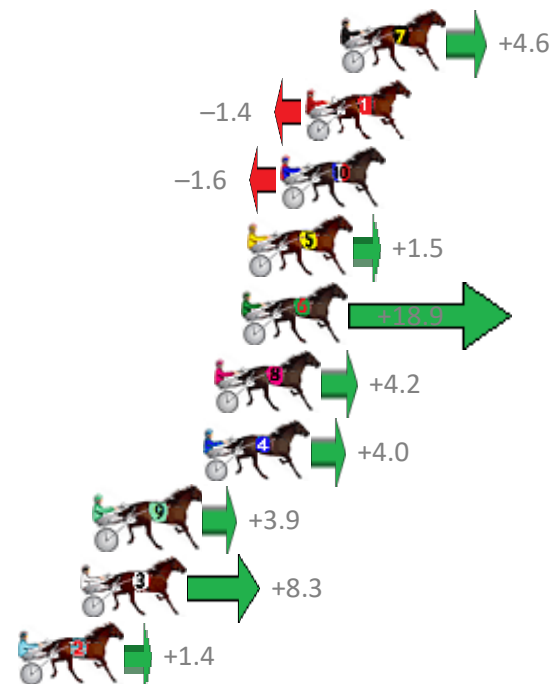

Redcliffe Race 2 Distance 1780m

Wednesday, 29 May 2019

Gross Time: 2:10.90 MileRate: 1:58.40 LeadTime: 11.50s First Qtr: 29.70s Second Qtr: 30.80s Third Qtr: 29.00s Fourth Qtr: 29.90s

No Horse	Plc	Margin	Time	800Time (W)	400 Time (W)
7 BUKTHSYSTEM	1	0.0m	2:10.90	58.56s (0)	29.56s (0)
1 MIRACLESDOAPPEN	2	1.4m	2:11.00	59.00s (0)	30.00s (0)
10 ARK PATROL	3	2.4m	2:11.08	59.02s (1)	30.06s (1)
5 ANNAS BEST	4	3.7m	2:11.18	58.79s (1)	29.85s (1)
6 MONTANA CHIEF	5	3.9m	2:11.19	57.51s (1)	29.37s (2)
8 ZED EXPRESS	6	5.0m	2:11.27	58.59s (0)	29.56s (0)
4 VANTO HANOVER	7	5.4m	2:11.30	58.61s (1)	29.63s (1)
9 RED LUCK	8	9.7m	2:11.63	58.61s (0)	29.55s (0)
3 MEGIDDO	9	10.3m	2:11.67	58.29s (1)	29.47s (2)
2 KOTARE KASAI	10	12.8m	2:11.86	58.80s (1)	29.68s (1)

Finish Position and metres gained from 800m

Sectionals
Powered by

PJ Harness Analyser
Master harness racing with the power of sectionals
Owners, Trainers and Punters - Check out what's new at www.pjdata.com.au

The Racing Queensland Board (trading as Racing Queensland) and provider are not responsible for the completeness or accuracy of any of the information contained herein, and makes no representations about its suitability for any purpose.