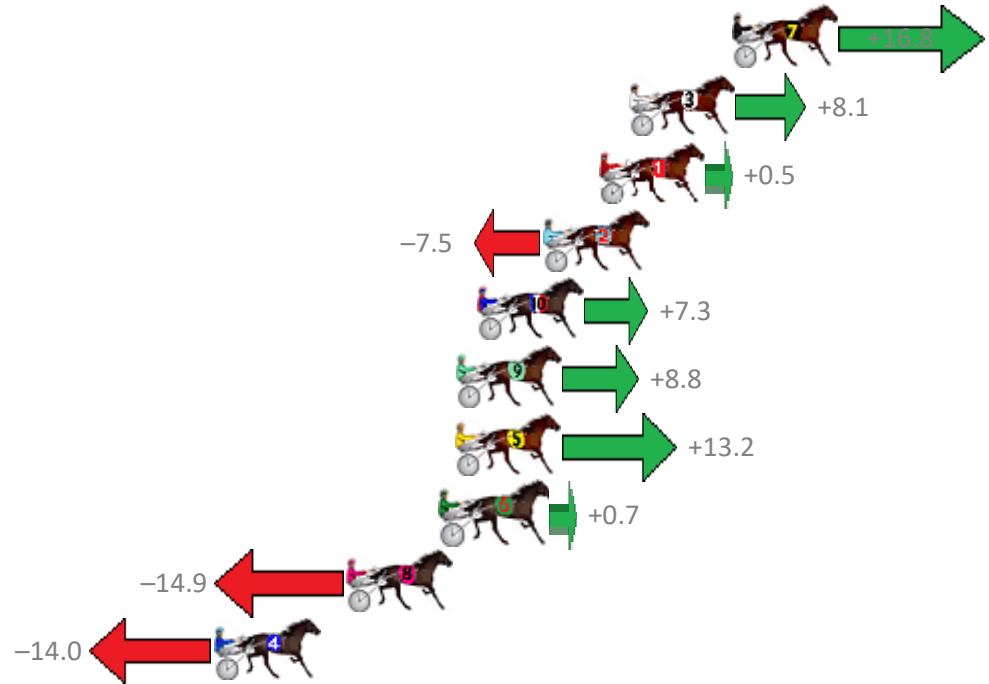

Redcliffe Race 3 Distance 1780m

Wednesday, 29 May 2019

Gross Time: 2:11.10 MileRate: 1:58.60 LeadTime: 11.40s First Qtr: 29.30s Second Qtr: 31.20s Third Qtr: 29.10s Fourth Qtr: 30.10s

No Horse	Plc	Margin	Time	800Time (W)	400 Time (W)
7 TORQUE WITH ESTEEM	1	0.0m	2:11.10	57.96s (1)	29.50s (2)
3 SPLASH OF GOLD	2	4.1m	2:11.41	58.60s (1)	30.11s (2)
1 RADAR HILL	3	5.3m	2:11.50	59.16s (0)	30.15s (0)
2 FLASHING GOOD TIME	4	7.5m	2:11.66	59.76s (0)	30.66s (0)
10 JUST TOMMY	5	10.1m	2:11.86	58.66s (0)	29.99s (1)
9 GOTO THE MOON	6	11.0m	2:11.93	58.55s (2)	30.07s (3)
5 OUR PEPPERJACK	7	11.0m	2:11.93	58.22s (1)	29.83s (2)
6 SPONDOOLEY	8	11.5m	2:11.97	59.15s (0)	30.24s (0)
8 DYNAMIC DEEJAY	9	15.3m	2:12.25	60.30s (1)	31.04s (1)
4 VILLAGE CRUISER	10	20.6m	2:12.65	60.24s (1)	31.09s (1)

Finish Position and metres gained from 800m

Sectionals
Powered by

PJ Harness Analyser
Master harness racing with the power of sectionals
Owners, Trainers and Punters - Check out what's new at www.pjdata.com.au

The Racing Queensland Board (trading as Racing Queensland) and provider are not responsible for the completeness or accuracy of any of the information contained herein, and makes no representations about its suitability for any purpose.