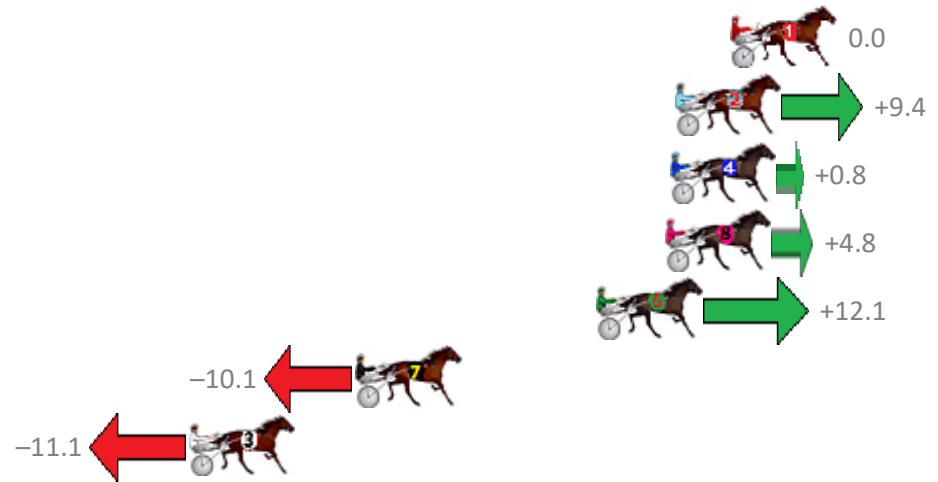

Redcliffe Race 5 Distance 1780m

Wednesday, 29 May 2019

Gross Time: 2:13.60 MileRate: 2:00.80 LeadTime: 12.50s First Qtr: 31.20s Second Qtr: 32.00s Third Qtr: 30.00s Fourth Qtr: 27.90s

No Horse	Plc	Margin	Time	800Time (W)	400 Time (W)
1 SIGNORINA JUJON	1	0.0m	2:13.60	57.90s (0)	27.90s (0)
2 ROCKNROLL CLASSIC	2	2.2m	2:13.75	57.22s (1)	27.44s (2)
4 ARK ME	3	2.4m	2:13.77	57.84s (1)	27.97s (1)
8 REGULUS	4	2.6m	2:13.78	57.55s (1)	27.82s (2)
6 BOULDER CITY	5	5.3m	2:13.97	57.02s (1)	27.27s (1)
7 CUPCAKESNWHIPCREA	6	14.9m	2:14.64	58.63s (0)	28.58s (0)
3 BLACKJEWEL	7	21.5m	2:15.10	58.70s (0)	28.67s (0)

Finish Position and metres gained from 800m

Sectionals
Powered by

PJ Harness Analyser
Master harness racing with the power of sectionals
Owners, Trainers and Punters - Check out what's new at www.pjdata.com.au

The Racing Queensland Board (trading as Racing Queensland) and provider are not responsible for the completeness or accuracy of any of the information contained herein, and makes no representations about its suitability for any purpose.