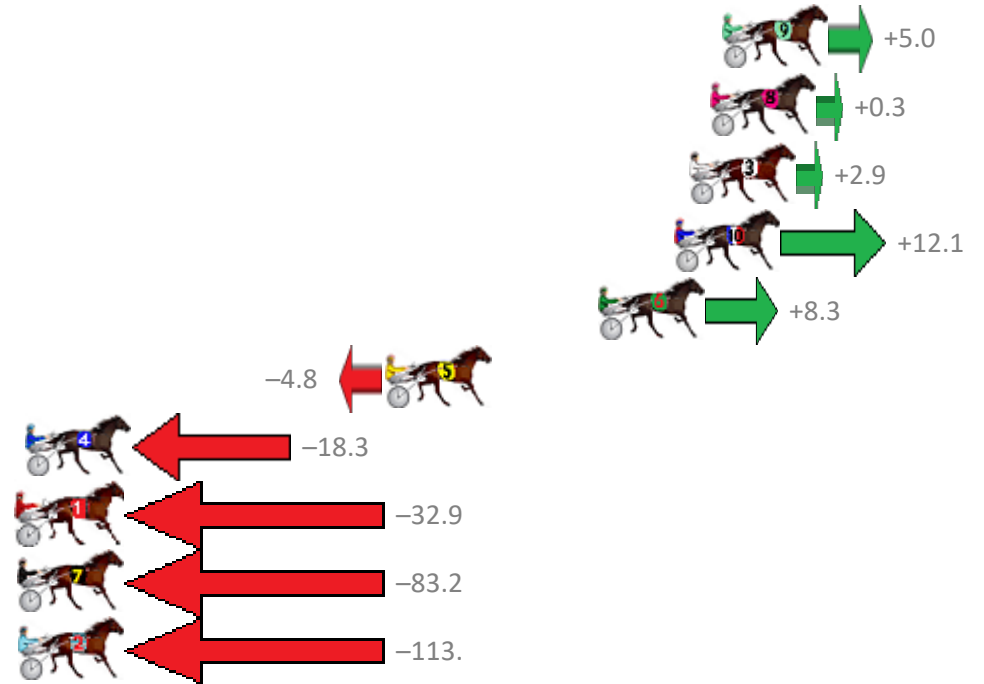

Redcliffe Race 9 Distance 1780m

Wednesday, 29 May 2019

Gross Time: 2:14.60 MileRate: 2:01.70 LeadTime: 11.80s First Qtr: 30.10s Second Qtr: 32.00s Third Qtr: 30.70s Fourth Qtr: 30.00s

No Horse	Plc	Margin	Time	800Time (W)	400 Time (W)
9 CHANG	1	0.0m	2:14.60	60.32s (1)	29.83s (2)
8 TASCOTT LADY	2	0.5m	2:14.64	60.68s (1)	30.04s (1)
3 BUNDJALUNG BEAUTY	3	1.3m	2:14.70	60.48s (0)	29.78s (0)
10 ITSMEGS	4	1.9m	2:14.74	59.78s (1)	29.47s (2)
6 ITS YOU NOT ME	5	4.9m	2:14.97	60.07s (0)	29.39s (1)
5 BERTILS DELIGHT	6	13.4m	2:15.61	61.06s (0)	30.36s (0)
4 DARTESIAN	7	27.7m	2:16.68	62.09s (1)	31.48s (1)
1 OOZINVILLE	8	32.9m	2:17.07	63.20s (0)	32.47s (0)
7 MONTENEGRO	9	104.0m	2:22.40	67.01s (0)	35.85s (0)
2 LEORYAN	10	233.3m	2:32.10	69.30s (0)	35.50s (0)

Finish Position and metres gained from 800m

Sectionals
Powered by

PJ Harness Analyser
Master harness racing with the power of sectionals
Owners, Trainers and Punters - Check out what's new at www.pjdata.com.au

The Racing Queensland Board (trading as Racing Queensland) and provider are not responsible for the completeness or accuracy of any of the information contained herein, and makes no representations about its suitability for any purpose.