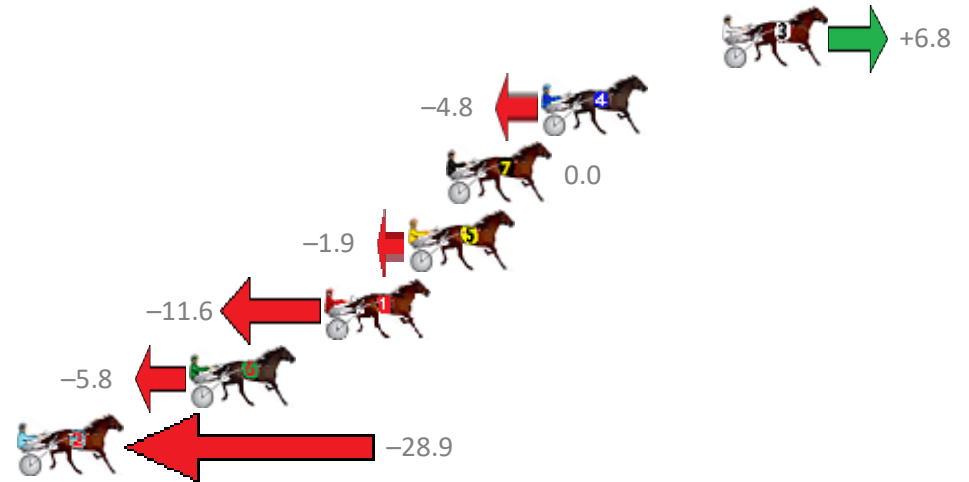

Redcliffe Race 6 Distance 2280m

Wednesday, 29 May 2019

Gross Time: 2:47.80 MileRate: 1:58.40 LeadTime: 49.40s First Qtr: 29.70s Second Qtr: 29.40s Third Qtr: 28.80s Fourth Qtr: 30.50s

No Horse	Plc	Margin	Time	800Time (W)	400 Time (W)
3 RED CHARMER	1	0.0m	2:47.80	58.80s (1)	30.10s (1)
4 LEXUS ON THE BEACH	2	7.2m	2:48.35	59.66s (1)	30.97s (1)
7 THE MUSE	3	11.0m	2:48.64	59.30s (1)	30.74s (2)
5 ZAC MAC	4	12.5m	2:48.75	59.44s (0)	30.75s (0)
1 SWEET AS	5	15.8m	2:49.00	60.16s (0)	31.38s (0)
6 OHOKA COOPER	6	21.2m	2:49.42	59.73s (1)	31.31s (1)
2 LOCHINVER	7	28.9m	2:50.00	61.44s (0)	32.70s (0)

Finish Position and metres gained from 800m

Sectionals
Powered by

PJ Harness Analyser
Master harness racing with the power of sectionals
Owners, Trainers and Punters - Check out what's new at www.pjdata.com.au

The Racing Queensland Board (trading as Racing Queensland) and provider are not responsible for the completeness or accuracy of any of the information contained herein, and makes no representations about its suitability for any purpose.