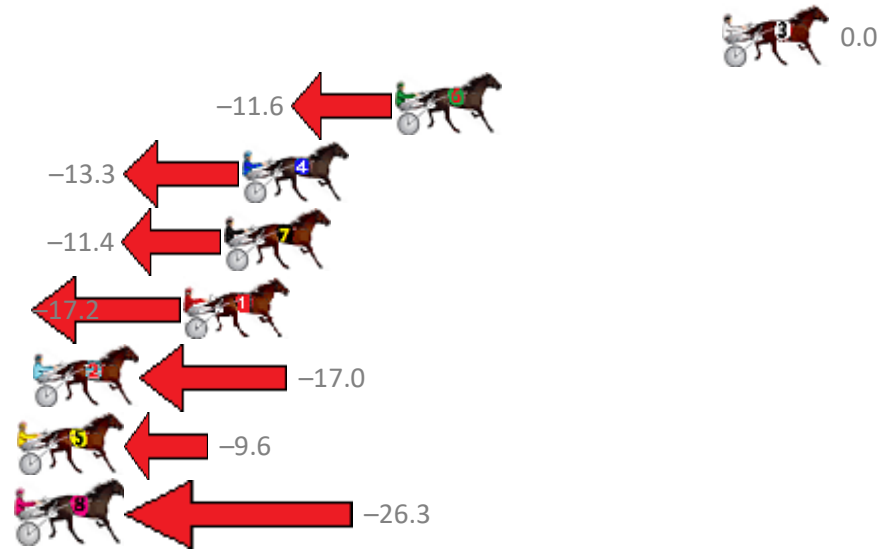

Redcliffe Race 4 Distance 2280m

Wednesday, 29 May 2019

Gross Time: 2:48.00 MileRate: 1:58.60 LeadTime: 49.70s First Qtr: 30.30s Second Qtr: 30.50s Third Qtr: 28.30s Fourth Qtr: 29.20s

No Horse	Plc	Margin	Time	800Time (W)	400 Time (W)
3 LIKEALLOFUS	1	0.0m	2:48.00	57.50s (0)	29.20s (0)
6 SPORTS BOUNTY	2	13.0m	2:48.95	58.33s (1)	29.96s (1)
4 FIOKI	3	19.1m	2:49.39	58.46s (1)	30.07s (1)
7 RORY MACH	4	19.8m	2:49.45	58.32s (0)	29.78s (0)
1 HOT DOGMA	5	21.4m	2:49.56	58.74s (0)	30.21s (0)
2 OUR BUSCEMI	6	27.4m	2:50.00	58.72s (1)	30.30s (1)
5 JERRYS JET	7	29.0m	2:50.12	58.19s (1)	30.05s (1)
8 MY MASTERCRAFTSMA	8	41.3m	2:51.01	59.39s (1)	30.86s (0)

Finish Position and metres gained from 800m

Sectionals
Powered by

PJ Harness Analyser
Master harness racing with the power of sectionals
Owners, Trainers and Punters - Check out what's new at www.pjdata.com.au

The Racing Queensland Board (trading as Racing Queensland) and provider are not responsible for the completeness or accuracy of any of the information contained herein, and makes no representations about its suitability for any purpose.