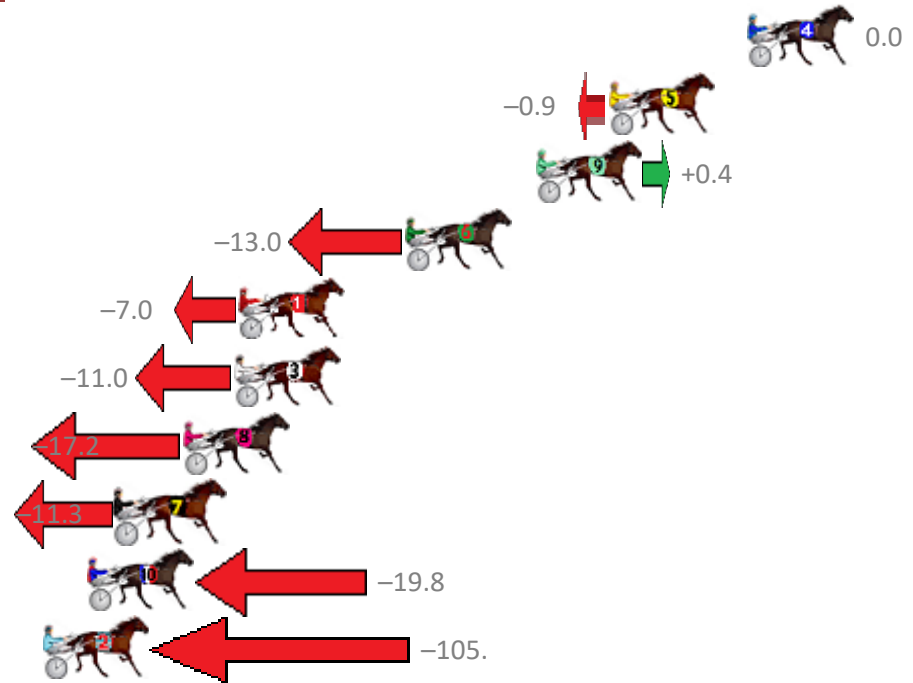

Redcliffe Race 1 Distance 2280m

Wednesday, 29 May 2019

Gross Time: 2:50.80 MileRate: 2:00.60 LeadTime: 51.90s First Qtr: 31.00s Second Qtr: 31.10s Third Qtr: 28.70s Fourth Qtr: 28.10s

No Horse	Plc	Margin	Time	800Time (W)	400 Time (W)
4 LITTLE CHANGE	1	0.0m	2:50.80	56.80s (0)	28.10s (0)
5 SPRINGFIELD SPIRIT	2	5.5m	2:51.19	56.86s (0)	28.19s (0)
9 JANIES GOT A GUN	3	8.4m	2:51.39	56.77s (0)	28.09s (0)
6 ELMS CREEK	4	13.6m	2:51.76	57.72s (1)	28.86s (1)
1 DOLLARBILL	5	20.2m	2:52.22	57.30s (0)	28.59s (0)
3 PROJECTILE	6	20.4m	2:52.23	57.58s (1)	28.89s (3)
8 TOPNOTCH MACH	7	22.4m	2:52.37	58.02s (1)	29.21s (2)
7 RAFFERTY DELIGHTS	8	25.1m	2:52.56	57.60s (1)	28.92s (1)
10 TRAIN WRECK	9	26.2m	2:52.64	58.21s (2)	28.62s (1)
2 ERNIE BARRASSO	10	107.0m	2:58.32	64.25s (2)	33.65s (1)

Finish Position and metres gained from 800m

Sectionals
Powered by

PJ Harness Analyser
Master harness racing with the power of sectionals
Owners, Trainers and Punters - Check out what's new at www.pjdata.com.au

The Racing Queensland Board (trading as Racing Queensland) and provider are not responsible for the completeness or accuracy of any of the information contained herein, and makes no representations about its suitability for any purpose.