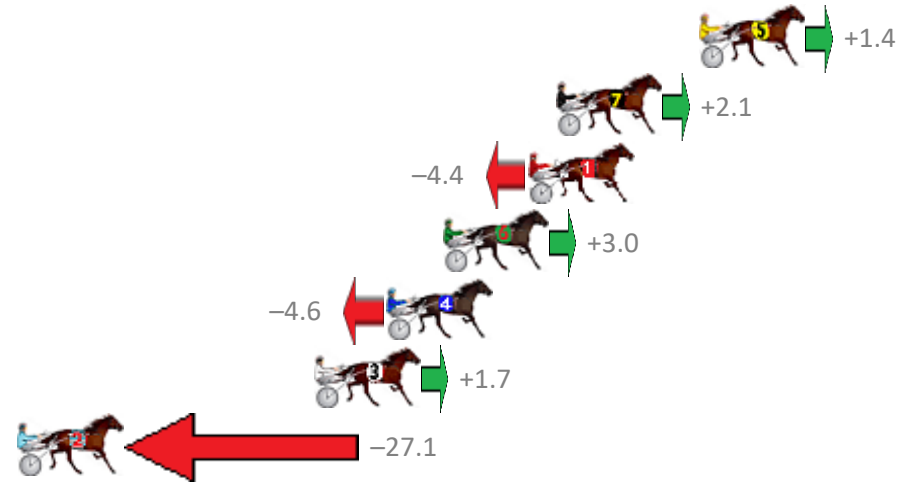

Redcliffe Race 7 Distance 1780m

Wednesday, 29 May 2019

Gross Time: 2:12.70 MileRate: 2:00.00 LeadTime: 12.30s First Qtr: 32.20s Second Qtr: 30.10s Third Qtr: 28.50s Fourth Qtr: 29.60s

No Horse	Plc	Margin	Time	800Time (W)	400 Time (W)
5 HIPSTAR	1	0.0m	2:12.70	58.00s (1)	29.48s (1)
7 MADAMOISELLE JUJON	2	5.7m	2:13.12	57.95s (0)	29.71s (0)
1 DOOLITTLE DOOZZIE	3	6.8m	2:13.20	58.42s (0)	30.10s (0)
6 POINT OH FIVE	4	10.2m	2:13.45	57.88s (1)	29.72s (0)
4 MALIBU DREAM	5	12.4m	2:13.62	58.43s (1)	29.97s (1)
3 TRUMP EM BABE	6	15.3m	2:13.83	57.98s (0)	29.24s (0)
2 DATTITUDE	7	27.1m	2:14.71	60.07s (2)	31.27s (2)

Finish Position and metres gained from 800m

Sectionals
Powered by

PJ Harness Analyser
Master harness racing with the power of sectionals
Owners, Trainers and Punters - Check out what's new at www.pjdata.com.au

The Racing Queensland Board (trading as Racing Queensland) and provider are not responsible for the completeness or accuracy of any of the information contained herein, and makes no representations about its suitability for any purpose.