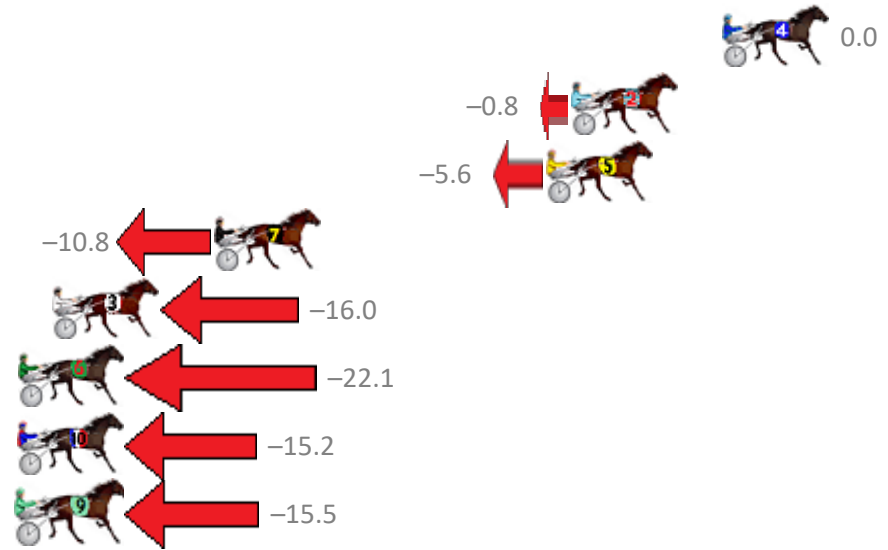

Redcliffe Race 8 Distance 1780m

Wednesday, 29 May 2019

Gross Time: 2:13.80 MileRate: 2:01.00 LeadTime: 11.70s First Qtr: 31.20s Second Qtr: 31.80s Third Qtr: 29.40s Fourth Qtr: 29.70s

No Horse	Plc	Margin	Time	800Time (W)	400 Time (W)
4 SPECIAL RESERVE	1	0.0m	2:13.80	59.10s (0)	29.70s (0)
2 MOONLIGHT JACK	2	6.0m	2:14.25	59.16s (0)	29.74s (0)
5 WILD ABOUT TOWN	3	7.0m	2:14.32	59.51s (1)	30.03s (1)
7 BUTCHERFEELGOOD	4	20.2m	2:15.30	59.90s (0)	30.38s (0)
3 SCHOOPY	5	26.6m	2:15.78	60.28s (1)	30.58s (1)
6 BARBOO	6	28.1m	2:15.89	60.73s (1)	31.03s (1)
10 IDIOTS DREAM	7	29.4m	2:15.98	60.22s (0)	30.44s (0)
9 SMOOTH THE COST	8	30.5m	2:16.06	60.25s (1)	30.52s (1)

Finish Position and metres gained from 800m

Sectionals
Powered by

PJ Harness Analyser
Master harness racing with the power of sectionals
Owners, Trainers and Punters - Check out what's new at www.pjdata.com.au

The Racing Queensland Board (trading as Racing Queensland) and provider are not responsible for the completeness or accuracy of any of the information contained herein, and makes no representations about its suitability for any purpose.