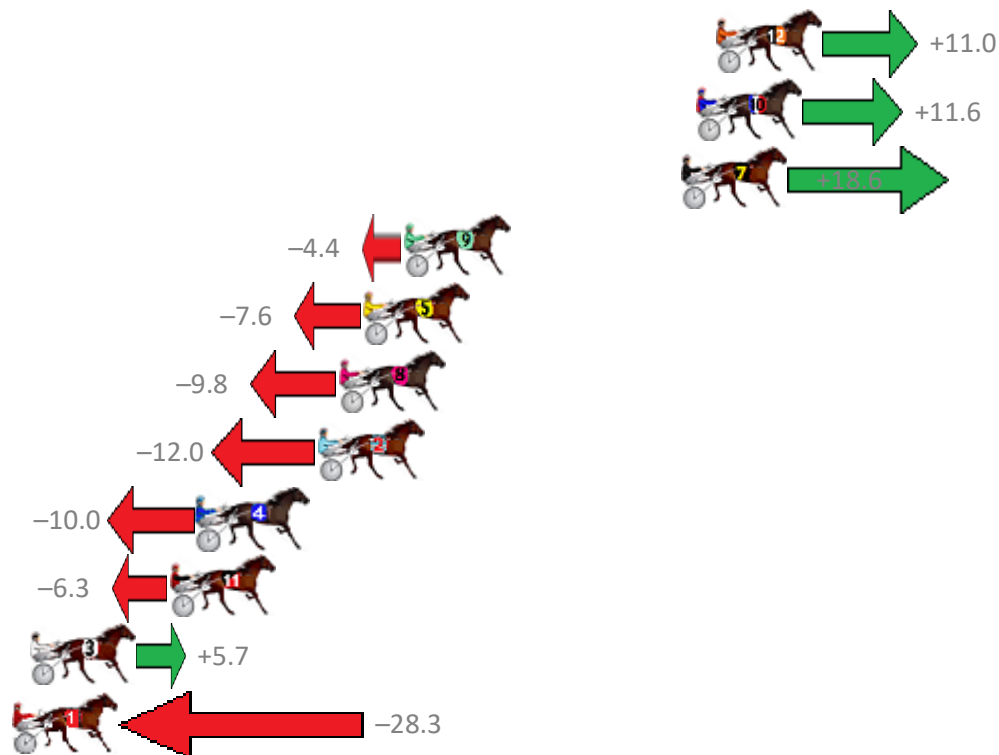

Albion Park Race 9 Distance 1660m

Thursday, 16 May 2019

Gross Time: 1:58.20 MileRate: 1:54.60 LeadTime: 3.40s First Qtr: 26.50s Second Qtr: 29.40s Third Qtr: 28.90s Fourth Qtr: 30.00s

No Horse	Plc	Margin	Time	800Time (W)	400 Time (W)
12 CASINO TOMMY	1	0.0m	1:58.20	58.09s (2)	29.83s (2)
10 OUR MELS DREAM	2	0.8m	1:58.26	58.05s (1)	29.08s (1)
7 WATTLEBANK FLYER	3	1.4m	1:58.31	57.53s (1)	28.78s (1)
9 JAX NAVARO	4	12.4m	1:59.13	59.22s (1)	30.23s (2)
5 ONE WISE MAN	5	14.0m	1:59.25	59.46s (2)	31.05s (1)
8 RORY MACH	6	15.0m	1:59.32	59.62s (0)	30.60s (0)
2 SURFACE TO AIR	7	15.8m	1:59.38	59.78s (1)	30.72s (1)
4 IDEAL SITUATION	8	20.6m	1:59.74	59.64s (0)	30.69s (0)
11 CHANTREY	9	21.7m	1:59.83	59.36s (2)	30.56s (2)
3 YANKEE STRUTTER	10	27.3m	2:00.25	58.48s (0)	29.95s (0)
1 GOTTA GLOW	11	28.3m	2:00.32	60.98s (0)	31.97s (0)

Finish Position and metres gained from 800m

Sectionals
Powered by

PJ Harness Analyser
Master harness racing with the power of sectionals
Owners, Trainers and Punters - Check out what's new at www.pjdata.com.au

The Racing Queensland Board (trading as Racing Queensland) and provider are not responsible for the completeness or accuracy of any of the information contained herein, and makes no representations about its suitability for any purpose.