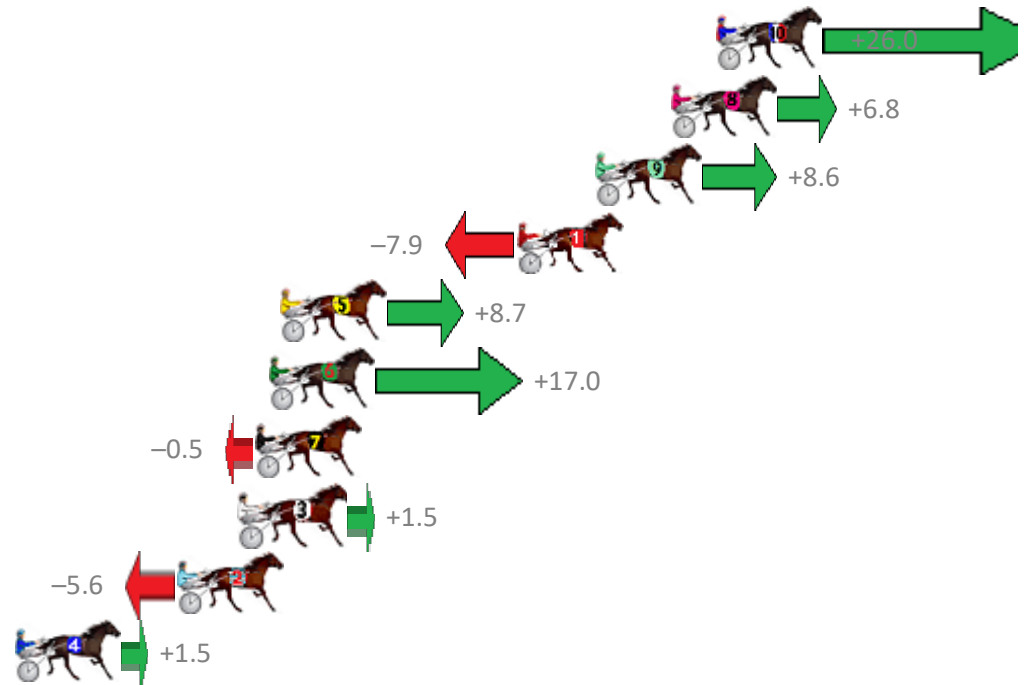

Albion Park Race 2 Distance 1660m

Thursday, 16 May 2019

Gross Time: 1:58.10 MileRate: 1:54.50 LeadTime: 3.40s First Qtr: 28.00s Second Qtr: 29.20s Third Qtr: 27.80s Fourth Qtr: 29.70s

No Horse	Plc	Margin	Time	800Time (W)	400 Time (W)
10 IMA BIRUBI BOY	1	0.0m	1:58.10	55.63s (1)	29.02s (1)
8 TASCOTT LADY	2	1.8m	1:58.23	57.01s (0)	29.37s (0)
9 ROCKNROLL PROMISE	3	4.8m	1:58.46	56.88s (0)	29.25s (0)
1 HAMMERHOFF	4	7.9m	1:58.69	58.07s (0)	30.29s (0)
5 PURE MADNESS	5	17.3m	1:59.38	56.87s (0)	29.44s (0)
6 SHERIFF JUJON	6	17.8m	1:59.42	56.28s (1)	29.17s (1)
7 MONUMENTAL	7	18.3m	1:59.46	57.54s (0)	29.89s (0)
3 FAMOUS SHOES	8	18.9m	1:59.50	57.39s (1)	29.63s (2)
2 CAESARS ASTRUM	9	21.4m	1:59.69	57.90s (1)	30.01s (1)
4 DOMESTIC ART	10	27.9m	2:00.17	57.39s (2)	30.02s (3)

Finish Position and metres gained from 800m

Sectionals
Powered by

PJ Harness Analyser
Master harness racing with the power of sectionals
Owners, Trainers and Punters - Check out what's new at www.pjdata.com.au

The Racing Queensland Board (trading as Racing Queensland) and provider are not responsible for the completeness or accuracy of any of the information contained herein, and makes no representations about its suitability for any purpose.