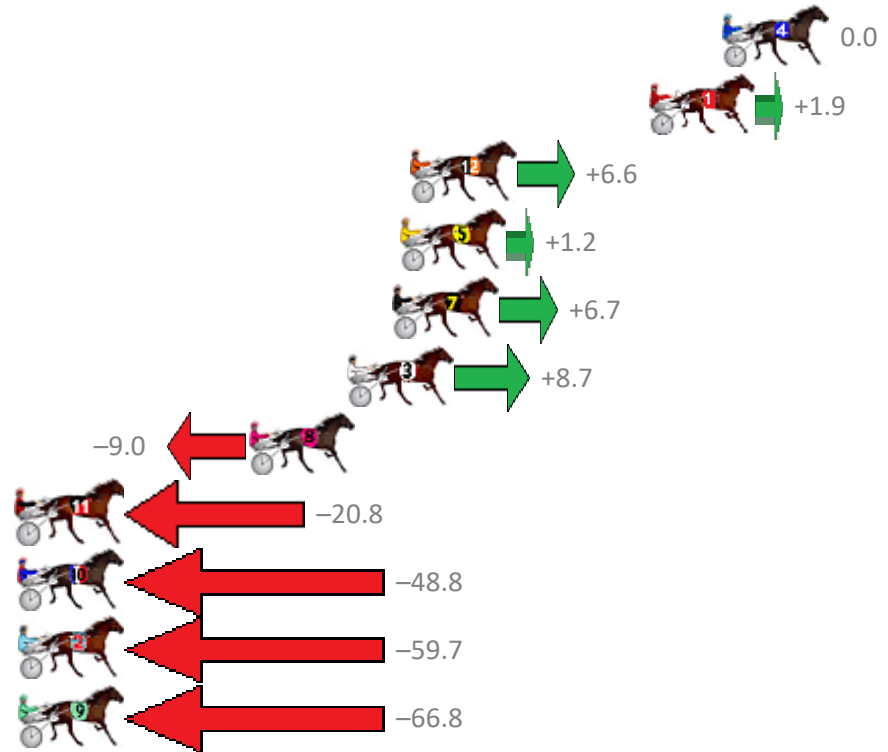

Albion Park Race 5 Distance 1660m

Thursday, 16 May 2019

Gross Time: 1:58.70 MileRate: 1:55.10 LeadTime: 3.50s First Qtr: 27.80s Second Qtr: 31.60s Third Qtr: 27.70s Fourth Qtr: 28.10s

No Horse	Plc	Margin	Time	800Time (W)	400 Time (W)
4 TIMELESS APPEAL	1	0.0m	1:58.70	55.80s (0)	28.10s (0)
1 SIXPENNY RED	2	2.9m	1:58.90	55.67s (0)	27.87s (0)
12 ROCKNROLL CLASSIC	3	12.4m	1:59.57	55.34s (2)	27.92s (2)
5 OUR DOUG	4	12.8m	1:59.60	55.72s (0)	27.68s (0)
7 ZARAS ALL GOOD	5	13.1m	1:59.62	55.33s (0)	27.29s (0)
3 STUDLEIGH SONNY	6	14.9m	1:59.75	55.19s (2)	27.76s (2)
8 POINT OH FIVE	7	18.8m	2:00.02	56.43s (0)	28.44s (0)
11 SIGNORINA JUJON	8	36.4m	2:01.26	57.25s (1)	28.89s (1)
10 TORQUE WITH ESTEEM	9	59.8m	2:02.90	59.20s (1)	30.88s (1)
2 MY ULTIMATE ROMEO	10	62.3m	2:03.08	59.96s (1)	31.61s (1)
9 ACE MONTANA	11	73.6m	2:03.87	60.46s (1)	32.08s (1)

Finish Position and metres gained from 800m

Sectionals
Powered by

PJ Harness Analyser
Master harness racing with the power of sectionals
Owners, Trainers and Punters - Check out what's new at www.pjdata.com.au

The Racing Queensland Board (trading as Racing Queensland) and provider are not responsible for the completeness or accuracy of any of the information contained herein, and makes no representations about its suitability for any purpose.