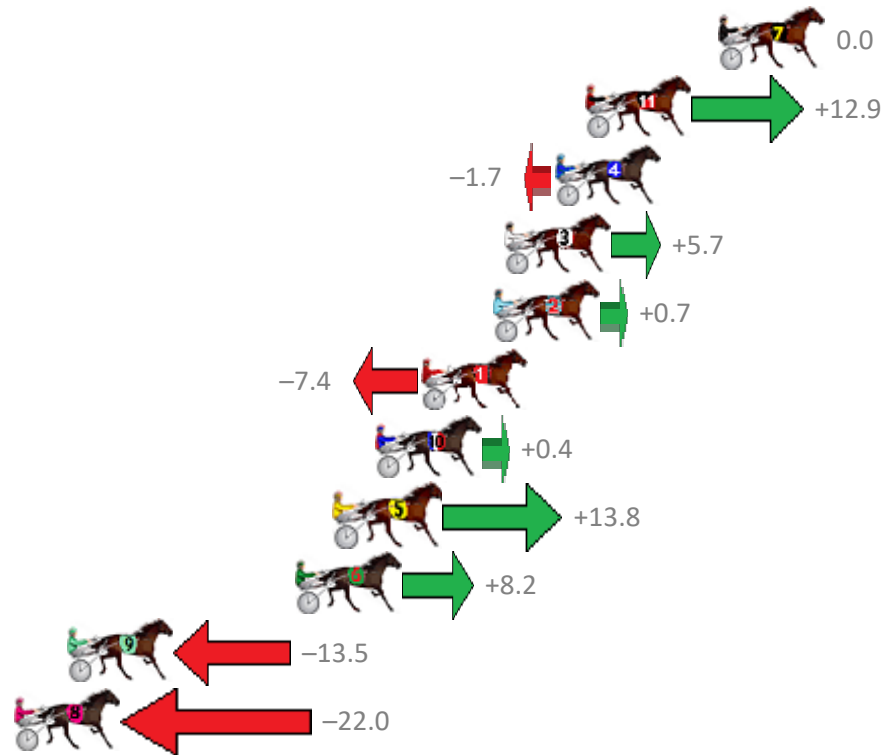

Albion Park Race 8 Distance 1660m

Thursday, 16 May 2019

Gross Time: 1:57.70 MileRate: 1:54.10 LeadTime: 3.40s First Qtr: 27.90s Second Qtr: 30.80s Third Qtr: 28.30s Fourth Qtr: 27.30s

No Horse	Plc	Margin	Time	800Time (W)	400 Time (W)
7 FAME ASSURED	1	0.0m	1:57.70	55.60s (0)	27.30s (0)
11 MAKOA	2	5.3m	1:58.06	54.70s (2)	27.03s (2)
4 BLINGITTOHEMAX	3	6.5m	1:58.14	55.72s (1)	27.65s (1)
3 SPEEDIE MCARDLE	4	8.5m	1:58.28	55.20s (1)	27.12s (1)
2 OCEANS PREDATOR	5	8.9m	1:58.31	55.55s (1)	27.47s (1)
1 GREGS LEGACY	6	11.8m	1:58.51	56.11s (0)	27.76s (0)
10 ASHKII	7	13.6m	1:58.63	55.57s (2)	27.90s (2)
5 CLARRY	8	15.2m	1:58.74	54.64s (1)	27.27s (1)
6 MACHIN OUT	9	16.8m	1:58.85	55.03s (1)	27.48s (2)
9 NO CONFESSION	10	25.9m	1:59.47	56.54s (0)	28.02s (0)
8 VADER	11	30.2m	1:59.76	57.13s (0)	28.61s (0)

Finish Position and metres gained from 800m

Sectionals
Powered by

PJ Harness Analyser
Master harness racing with the power of sectionals
Owners, Trainers and Punters - Check out what's new at www.pjdata.com.au

The Racing Queensland Board (trading as Racing Queensland) and provider are not responsible for the completeness or accuracy of any of the information contained herein, and makes no representations about its suitability for any purpose.