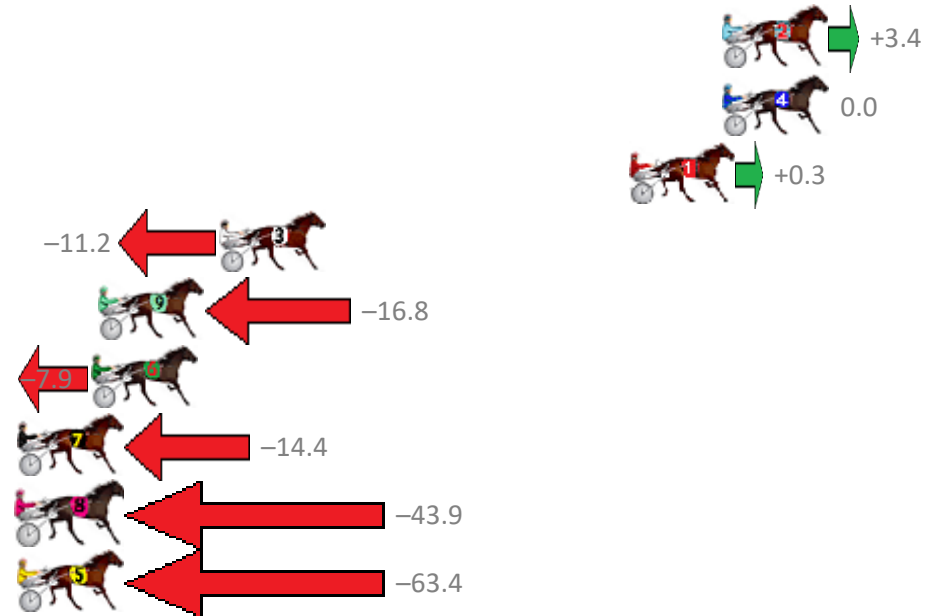

Finish Position and metres gained from 800m

Sectionals
Powered by

PJ Harness Analyser
Master harness racing with the power of sectionals
Owners, Trainers and Punters - Check out what's new at www.pjdata.com.au