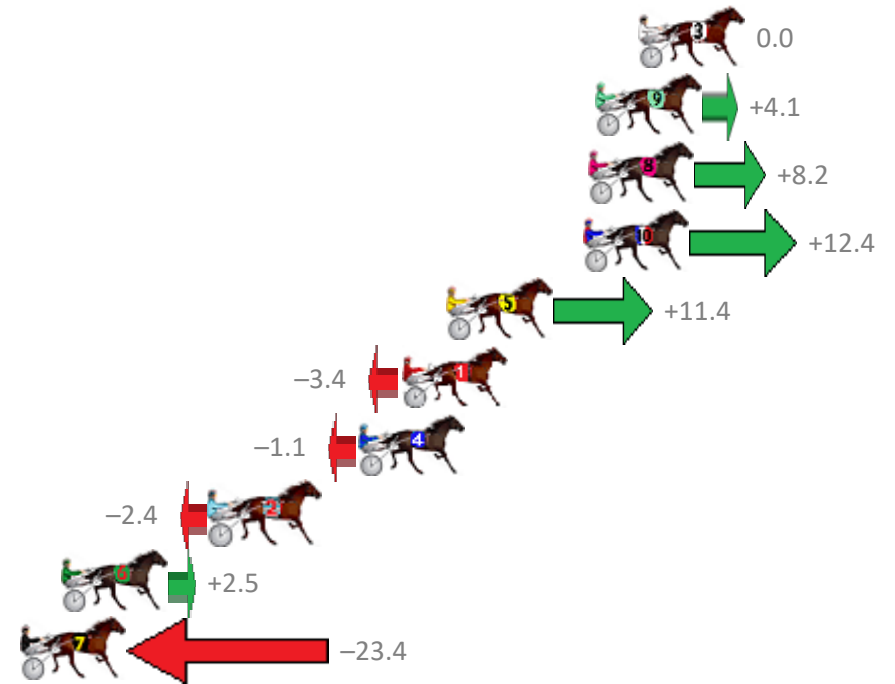

Albion Park Race 6 Distance 2138m

Thursday, 16 May 2019

Gross Time: 2:35.60 MileRate: 1:57.10 LeadTime: 38.80s First Qtr: 31.10s Second Qtr: 29.20s Third Qtr: 27.40s Fourth Qtr: 29.10s

No Horse	Plc	Margin	Time	800Time (W)	400 Time (W)
3 IM NORMA JEAN	1	0.0m	2:35.60	56.50s (0)	29.10s (0)
9 MAJOR CURRENCY	2	1.7m	2:35.72	56.21s (1)	29.01s (2)
8 CLASSIE AMERICAN	3	2.0m	2:35.75	55.92s (0)	28.59s (0)
10 SHILAH	4	2.2m	2:35.76	55.62s (1)	28.74s (2)
5 BEEF CITY BLAZE	5	7.6m	2:36.15	55.69s (1)	28.75s (2)
1 BIG IN AMERICA	6	9.4m	2:36.28	56.74s (0)	29.43s (0)
4 GOODTIME STRIDE	7	11.1m	2:36.41	56.58s (1)	29.17s (1)
2 DOLLARBILL	8	17.0m	2:36.84	56.67s (0)	29.38s (0)
6 OUR PEPPERJACK	9	22.9m	2:37.27	56.32s (1)	29.35s (1)
7 MISTER HART	10	24.6m	2:37.39	58.15s (1)	30.48s (1)

Finish Position and metres gained from 800m

Sectionals
Powered by

PJ Harness Analyser
Master harness racing with the power of sectionals
Owners, Trainers and Punters - Check out what's new at www.pjdata.com.au

The Racing Queensland Board (trading as Racing Queensland) and provider are not responsible for the completeness or accuracy of any of the information contained herein, and makes no representations about its suitability for any purpose.