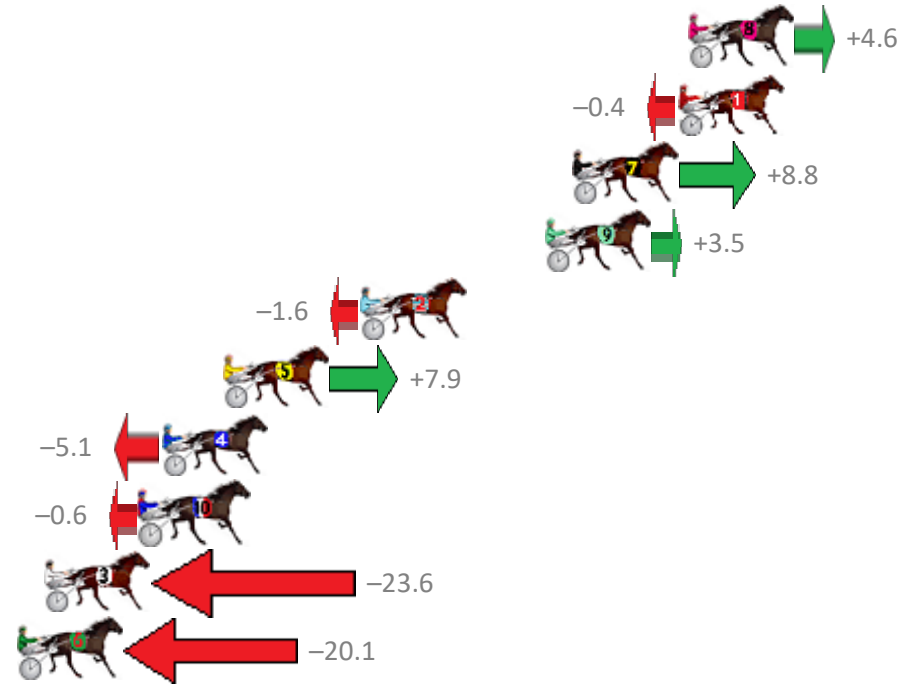

Albion Park Race 7 Distance 1660m

Thursday, 16 May 2019

Gross Time: 1:58.80 MileRate: 1:55.20 LeadTime: 3.40s First Qtr: 27.90s Second Qtr: 30.20s Third Qtr: 28.50s Fourth Qtr: 28.80s

No Horse	Plc	Margin	Time	800Time (W)	400 Time (W)
8 RECIPE FOR DREAMING	1	0.0m	1:58.80	56.97s (0)	28.47s (0)
1 ARK PATROL	2	0.4m	1:58.83	57.33s (0)	28.83s (0)
7 HAVANA MOON	3	4.6m	1:59.13	56.67s (0)	28.18s (0)
9 MACH TORQUE	4	5.7m	1:59.21	57.05s (0)	28.56s (0)
2 HUGHIES SISTER	5	13.0m	1:59.74	57.41s (1)	28.89s (2)
5 SLIPPERY JADE	6	18.5m	2:00.13	56.73s (1)	28.66s (2)
4 ONE TO TANGO	7	20.9m	2:00.30	57.67s (1)	29.21s (1)
10 GRIZZLY MONTANA	8	21.8m	2:00.37	57.34s (1)	29.20s (2)
3 VILLAGE CRUISER	9	25.6m	2:00.64	58.99s (1)	30.10s (1)
6 TAXI METER	10	26.7m	2:00.72	58.74s (1)	30.19s (2)

Finish Position and metres gained from 800m

Sectionals
Powered by

PJ Harness Analyser
Master harness racing with the power of sectionals
Owners, Trainers and Punters - Check out what's new at www.pjdata.com.au

The Racing Queensland Board (trading as Racing Queensland) and provider are not responsible for the completeness or accuracy of any of the information contained herein, and makes no representations about its suitability for any purpose.