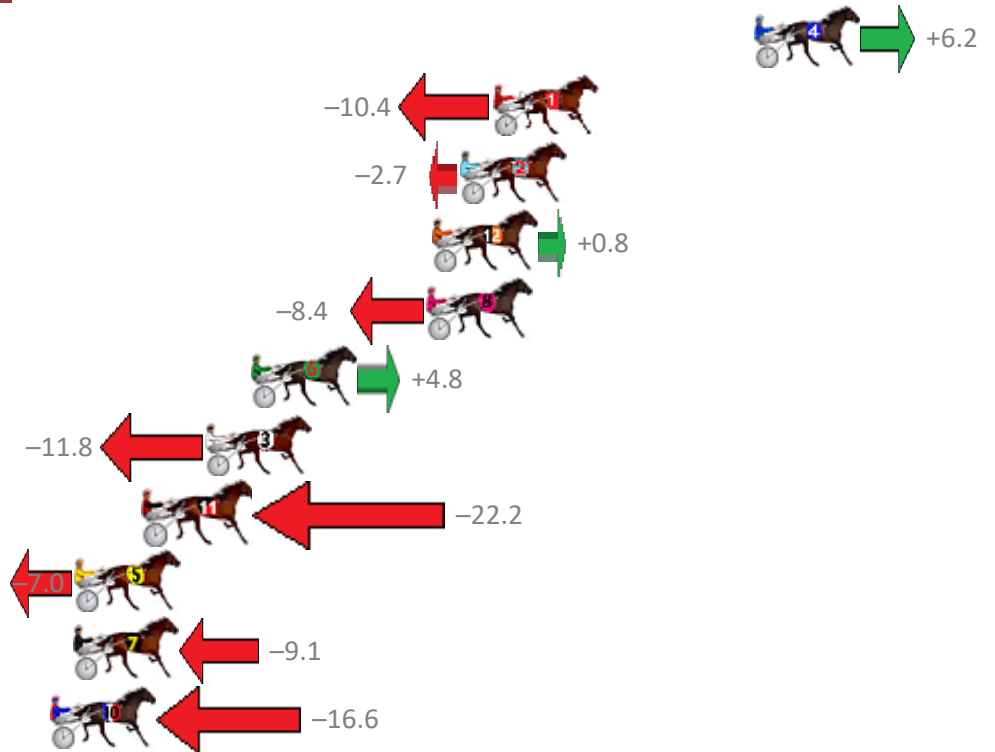

Albion Park Race 3 Distance 1660m

Thursday, 16 May 2019

Gross Time: 1:59.00 MileRate: 1:55.30 LeadTime: 3.60s First Qtr: 27.90s Second Qtr: 30.60s Third Qtr: 28.20s Fourth Qtr: 28.70s

No Horse	Plc	Margin	Time	800Time (W)	400 Time (W)
4 TORI MAY	1	0.0m	1:59.00	56.46s (1)	28.34s (1)
1 SPORTSGIRL MYSTIC	2	10.4m	1:59.75	57.64s (0)	29.45s (0)
2 NAUGHTYINHEAVEN	3	11.7m	1:59.84	57.09s (0)	28.87s (0)
12 KYLIE BROMAC	4	12.8m	1:59.92	56.84s (0)	28.61s (0)
8 ENARMoured	5	13.0m	1:59.93	57.50s (0)	29.29s (0)
6 WHATA STRIDE	6	20.0m	2:00.43	56.56s (1)	28.66s (0)
3 ALL MADNESS	7	21.8m	2:00.56	57.74s (1)	29.63s (1)
11 IFYOUBELIEVE	8	24.2m	2:00.74	58.48s (1)	30.39s (1)
5 PAQUIN	9	27.0m	2:00.94	57.40s (1)	29.32s (2)
7 NON PASSARE	10	27.1m	2:00.94	57.55s (0)	29.47s (1)
10 DOWNTOWN LUCCA	11	31.8m	2:01.28	58.08s (1)	30.15s (2)

Finish Position and metres gained from 800m

Sectionals
Powered by

PJ Harness Analyser
Master harness racing with the power of sectionals
Owners, Trainers and Punters - Check out what's new at www.pjdata.com.au

The Racing Queensland Board (trading as Racing Queensland) and provider are not responsible for the completeness or accuracy of any of the information contained herein, and makes no representations about its suitability for any purpose.