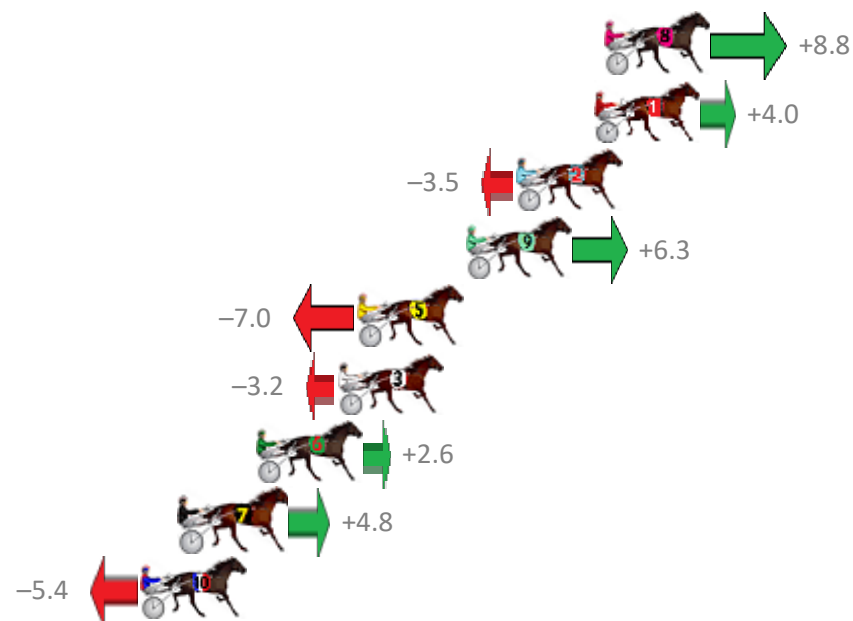

Albion Park Race 4 Distance 1660m

Thursday, 16 May 2019

Gross Time: 1:59.20 MileRate: 1:55.50 LeadTime: 3.40s First Qtr: 27.60s Second Qtr: 30.40s Third Qtr: 28.50s Fourth Qtr: 29.30s

No Horse	Plc	Margin	Time	800Time (W)	400 Time (W)
8 NIFTY STUDLEIGH	1	0.0m	1:59.20	57.16s (0)	28.70s (0)
1 STAR OF MONTANA	2	0.4m	1:59.23	57.51s (0)	29.02s (0)
2 MADAMOISELLE JUJON	3	3.5m	1:59.46	58.05s (0)	29.56s (0)
9 SPECIAL RESERVE	4	5.5m	1:59.60	57.34s (1)	28.84s (1)
5 CHANCELESS CENTURY	5	9.8m	1:59.92	58.31s (1)	29.83s (1)
3 MAJOR SLIP UP	6	10.6m	1:59.98	58.03s (1)	29.55s (1)
6 BLACKJEWEL	7	13.8m	2:00.21	57.61s (1)	29.08s (1)
7 ASHLEE NITRO	8	16.8m	2:00.43	57.45s (1)	28.89s (1)
10 DREAM REACTION	9	18.4m	2:00.55	58.19s (0)	29.52s (0)

Finish Position and metres gained from 800m

Sectionals
Powered by

PJ Harness Analyser
Master harness racing with the power of sectionals
Owners, Trainers and Punters - Check out what's new at www.pjdata.com.au

The Racing Queensland Board (trading as Racing Queensland) and provider are not responsible for the completeness or accuracy of any of the information contained herein, and makes no representations about its suitability for any purpose.