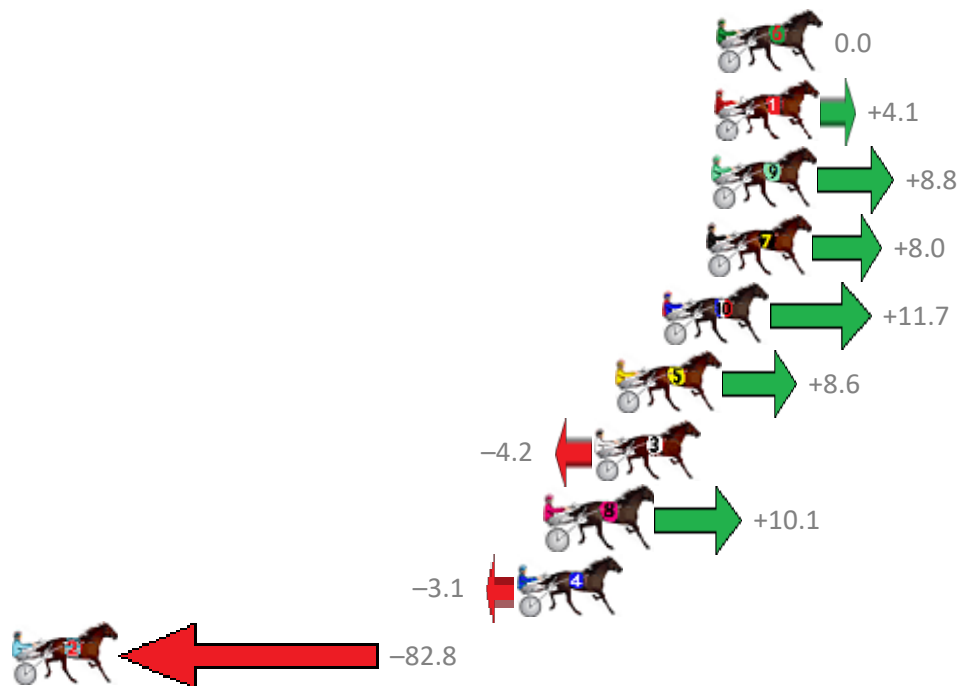

Redcliffe Race 2 Distance 1780m

Wednesday, 15 May 2019

Gross Time: 2:10.80 MileRate: 1:58.20 LeadTime: 11.30s First Qtr: 28.90s Second Qtr: 31.20s Third Qtr: 30.00s Fourth Qtr: 29.40s

No Horse	Plc	Margin	Time	800Time (W)	400 Time (W)
6 PRECIOUS CULLEN	1	0.0m	2:10.80	59.40s (0)	29.40s (0)
1 KATNISS	2	0.1m	2:10.81	59.10s (0)	29.10s (0)
9 SON OF MARA	3	0.2m	2:10.81	58.75s (1)	29.28s (2)
7 THREE MUGS IN	4	0.4m	2:10.83	58.81s (0)	28.81s (0)
10 SOLDIER OF FORTUNE	5	2.1m	2:10.95	58.53s (1)	29.05s (2)
5 TOPNOTCH MACH	6	4.0m	2:11.09	58.76s (0)	28.75s (0)
3 THE GUN ROCKSTAR	7	4.8m	2:11.15	59.71s (1)	29.66s (1)
8 YKIKAFIL	8	6.7m	2:11.29	58.65s (0)	29.07s (1)
4 KAA NAPALI	9	7.9m	2:11.38	59.63s (1)	29.55s (1)
2 TRAIN WRECK	10	157.8m	2:22.40	65.55s (0)	32.91s (0)

Finish Position and metres gained from 800m

Sectionals
Powered by

PJ Harness Analyser
Master harness racing with the power of sectionals
Owners, Trainers and Punters - Check out what's new at www.pjdata.com.au

The Racing Queensland Board (trading as Racing Queensland) and provider are not responsible for the completeness or accuracy of any of the information contained herein, and makes no representations about its suitability for any purpose.