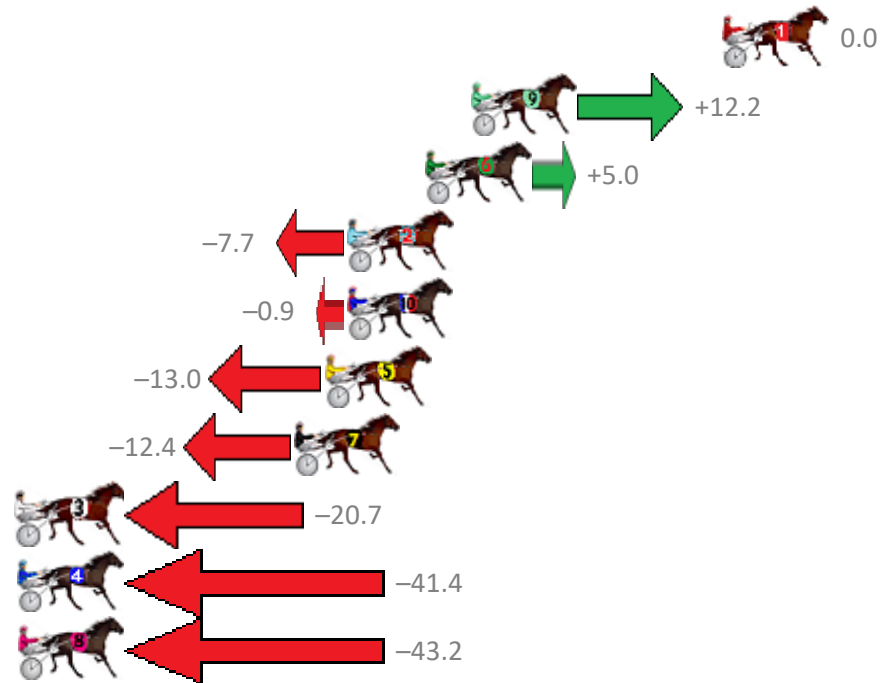

Redcliffe Race 8 Distance 1780m

Wednesday, 15 May 2019

Gross Time: 2:12.10 MileRate: 1:59.40 LeadTime: 11.30s First Qtr: 29.70s Second Qtr: 30.30s Third Qtr: 29.60s Fourth Qtr: 31.20s

No Horse	Plc	Margin	Time	800Time (W)	400 Time (W)
1 LITTLELIONELJAMES	1	0.0m	2:12.10	60.80s (0)	31.20s (0)
9 SUPREME BANNER	2	10.0m	2:12.88	59.87s (1)	30.19s (3)
6 SHESFEELINPRECIOUS	3	11.8m	2:13.02	60.42s (1)	30.98s (2)
2 REGALIA	4	14.9m	2:13.26	61.39s (1)	31.63s (1)
10 FEELINGFORARAINBOW	5	14.9m	2:13.26	60.87s (0)	30.77s (2)
5 ZARAS ALL SMILES	6	15.8m	2:13.33	61.79s (1)	32.06s (1)
7 TILDALYN	7	17.0m	2:13.43	61.74s (0)	31.93s (0)
3 BARBOO	8	32.5m	2:14.64	62.37s (1)	32.44s (1)
4 SCHOOPY	9	51.0m	2:16.08	63.95s (0)	33.77s (0)
8 ELITE TORQUE	10	66.2m	2:17.26	64.08s (0)	34.24s (1)

Finish Position and metres gained from 800m

Sectionals
Powered by

PJ Harness Analyser
Master harness racing with the power of sectionals
Owners, Trainers and Punters - Check out what's new at www.pjdata.com.au

The Racing Queensland Board (trading as Racing Queensland) and provider are not responsible for the completeness or accuracy of any of the information contained herein, and makes no representations about its suitability for any purpose.