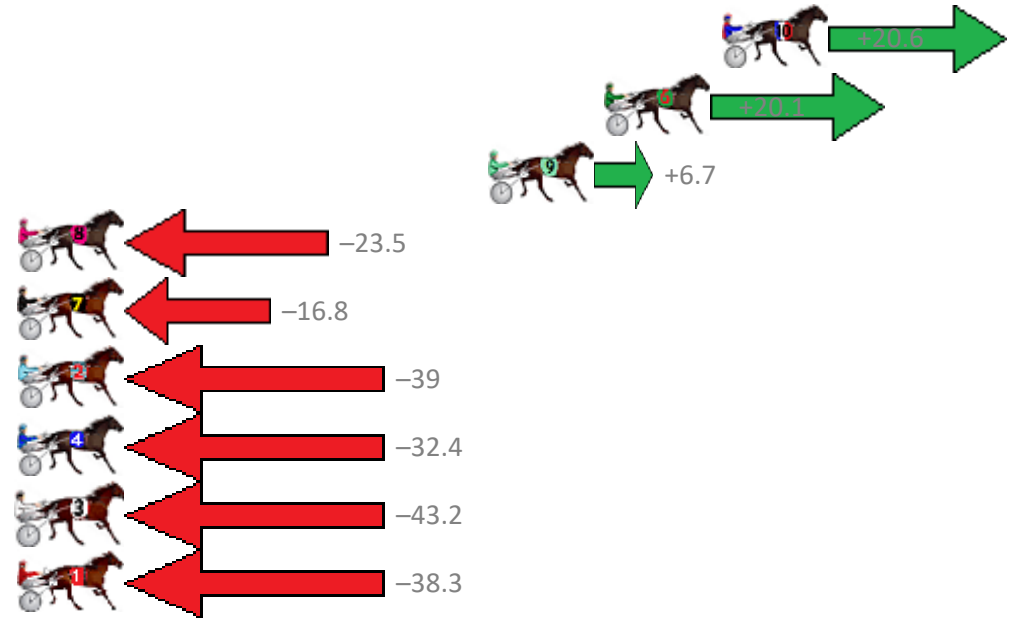

Redcliffe Race 4 Distance 1780m

Wednesday, 15 May 2019

Gross Time: 2:12.30 MileRate: 1:59.60 LeadTime: 11.20s First Qtr: 28.20s Second Qtr: 30.60s Third Qtr: 31.10s Fourth Qtr: 31.20s

No Horse	Plc	Margin	Time	800Time (W)	400 Time (W)
10 BETTOR BECAUSE	1	0.0m	2:12.30	60.70s (1)	30.19s (2)
6 CANDYFLOSS	2	4.7m	2:12.67	60.73s (1)	30.29s (1)
9 IMPRESSIVE DIAMOND	3	9.3m	2:13.03	61.78s (1)	31.24s (2)
8 TACTFILLY MAGIC	4	28.3m	2:14.51	64.13s (1)	33.10s (2)
7 THE CASUAL GOOSE	5	34.8m	2:15.01	63.61s (0)	33.21s (0)
2 SOMEHOWSOMEWAY	6	39.1m	2:15.35	65.33s (0)	34.25s (0)
4 FEELING THE POWER	7	42.2m	2:15.59	64.82s (1)	33.82s (1)
3 AMILLION PROMISES	8	43.2m	2:15.67	65.66s (1)	34.38s (1)
1 NEVASANO	9	43.3m	2:15.68	65.28s (0)	34.23s (0)

Finish Position and metres gained from 800m

Sectionals
Powered by

PJ Harness Analyser
Master harness racing with the power of sectionals
Owners, Trainers and Punters - Check out what's new at www.pjdata.com.au

The Racing Queensland Board (trading as Racing Queensland) and provider are not responsible for the completeness or accuracy of any of the information contained herein, and makes no representations about its suitability for any purpose.