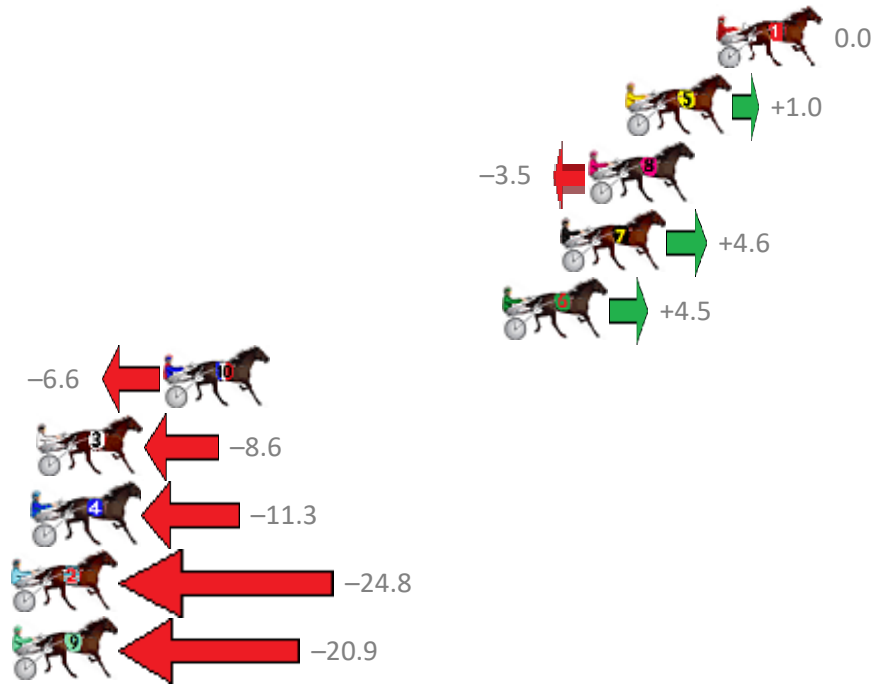

Redcliffe Race 1 Distance 2040m

Wednesday, 15 May 2019

Gross Time: 2:30.10 MileRate: 1:58.40 LeadTime: 30.90s First Qtr: 31.50s Second Qtr: 30.30s Third Qtr: 28.80s Fourth Qtr: 28.60s

No Horse	Plc	Margin	Time	800Time (W)	400 Time (W)
1 COMIGAL	1	0.0m	2:30.10	57.40s (0)	28.60s (0)
5 FEEL THE REIGN	2	3.6m	2:30.36	57.33s (0)	28.53s (0)
8 IMA TOP TYCOON	3	5.1m	2:30.46	57.65s (1)	28.92s (1)
7 TELL THE LINESMEN	4	6.2m	2:30.54	57.07s (0)	28.40s (0)
6 STUDLEIGH KRISTEN	5	8.5m	2:30.71	57.08s (2)	28.84s (2)
10 HOT DOGMA	6	22.0m	2:31.67	57.87s (0)	29.16s (0)
3 ALPHA STYX	7	27.0m	2:32.03	58.02s (2)	29.70s (2)
4 RUATO BAY	8	27.1m	2:32.04	58.21s (1)	29.37s (2)
2 FRENCH GLOBE	9	31.4m	2:32.35	59.18s (1)	30.12s (1)
9 OYSTER STRIDE	10	32.1m	2:32.40	58.90s (1)	29.82s (1)

Finish Position and metres gained from 800m

Sectionals
Powered by

PJ Harness Analyser
Master harness racing with the power of sectionals
Owners, Trainers and Punters - Check out what's new at www.pjdata.com.au

The Racing Queensland Board (trading as Racing Queensland) and provider are not responsible for the completeness or accuracy of any of the information contained herein, and makes no representations about its suitability for any purpose.