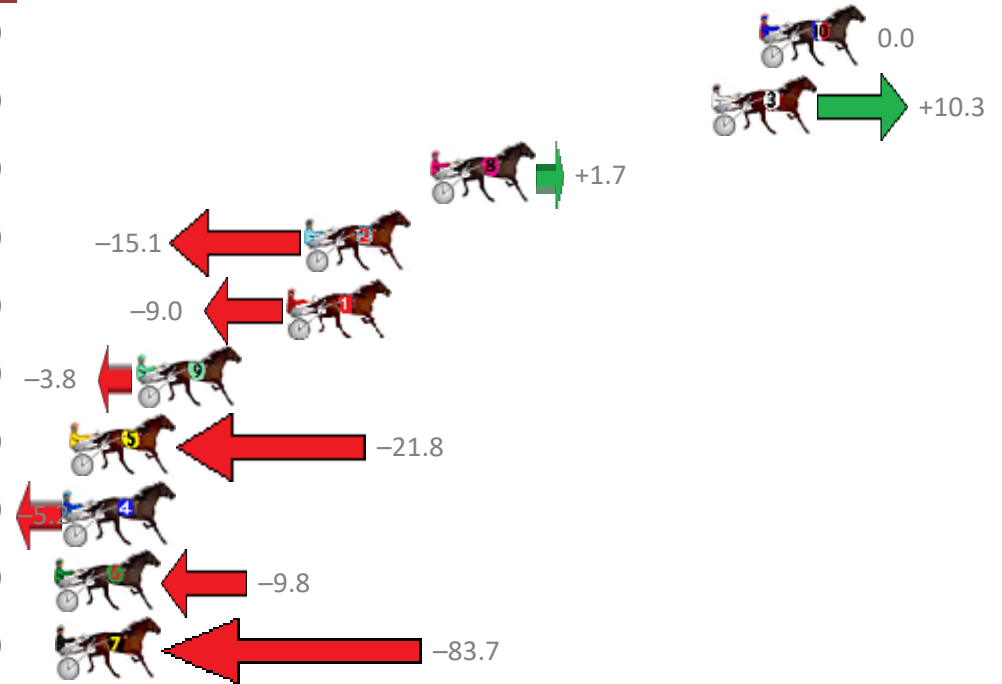

Redcliffe Race 7 Distance 1780m

Wednesday, 15 May 2019

Gross Time: 2:11.60 MileRate: 1:59.00 LeadTime: 11.50s First Qtr: 30.70s Second Qtr: 29.10s Third Qtr: 29.00s Fourth Qtr: 31.30s

No Horse	Plc	Margin	Time	800Time (W)	400 Time (W)
10 WILD ABOUT TOWN	1	0.0m	2:11.60	60.30s (1)	31.30s (1)
3 HOLDINGNO CURRENCY	2	1.9m	2:11.75	59.52s (1)	30.60s (2)
8 CHANG	3	13.1m	2:12.63	60.17s (0)	31.50s (0)
2 FUI FUI	4	18.1m	2:13.02	61.44s (0)	32.58s (0)
1 AROONA	5	18.8m	2:13.07	60.98s (0)	32.25s (0)
9 ARCHIECANO	6	24.8m	2:13.54	60.59s (1)	31.69s (0)
5 LEORYAN	7	27.4m	2:13.74	61.94s (1)	32.90s (1)
4 TORQUE TO THE MAX	8	27.6m	2:13.76	60.69s (0)	32.24s (1)
6 BUNDJALUNG BEAUTY	9	36.0m	2:14.42	61.04s (1)	32.27s (1)
7 SHADOW SON	10	163.7m	2:24.41	66.61s (0)	35.50s (0)

Finish Position and metres gained from 800m

Sectionals
Powered by

PJ Harness Analyser
Master harness racing with the power of sectionals
Owners, Trainers and Punters - Check out what's new at www.pjdata.com.au

The Racing Queensland Board (trading as Racing Queensland) and provider are not responsible for the completeness or accuracy of any of the information contained herein, and makes no representations about its suitability for any purpose.