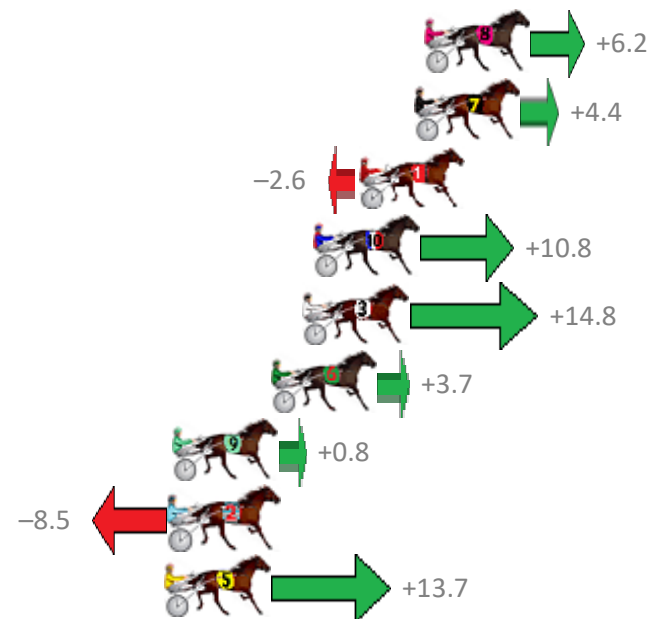

Redcliffe Race 5 Distance 1780m

Wednesday, 15 May 2019

Gross Time: 2:09.90 MileRate: 1:57.40 LeadTime: 11.50s First Qtr: 28.70s Second Qtr: 29.90s Third Qtr: 29.10s Fourth Qtr: 30.70s

No Horse	Plc	Margin	Time	800Time (W)	400 Time (W)
8 JANIES GOT A GUN	1	0.0m	2:09.90	59.34s (1)	30.38s (1)
7 GOTO THE MOON	2	0.4m	2:09.93	59.47s (0)	30.12s (0)
1 CONCENTRATION	3	2.6m	2:10.10	59.99s (0)	30.64s (0)
10 STEVIE DEE	4	4.4m	2:10.24	58.99s (1)	30.49s (2)
3 RIVERLEIGH WILLIAM	5	4.8m	2:10.27	58.69s (1)	29.92s (1)
6 ULTIMATE AD	6	6.1m	2:10.37	59.52s (0)	30.14s (0)
9 COLOMBIAN GOLD	7	10.0m	2:10.67	59.74s (1)	30.64s (1)
2 MISTERRIODEJANEIRO	8	10.1m	2:10.68	60.44s (1)	31.48s (1)
5 SPRINGFIELD SPIRIT	9	10.3m	2:10.69	58.78s (1)	30.55s (2)

Finish Position and metres gained from 800m

Sectionals
Powered by

PJ Harness Analyser
Master harness racing with the power of sectionals
Owners, Trainers and Punters - Check out what's new at www.pjdata.com.au

The Racing Queensland Board (trading as Racing Queensland) and provider are not responsible for the completeness or accuracy of any of the information contained herein, and makes no representations about its suitability for any purpose.