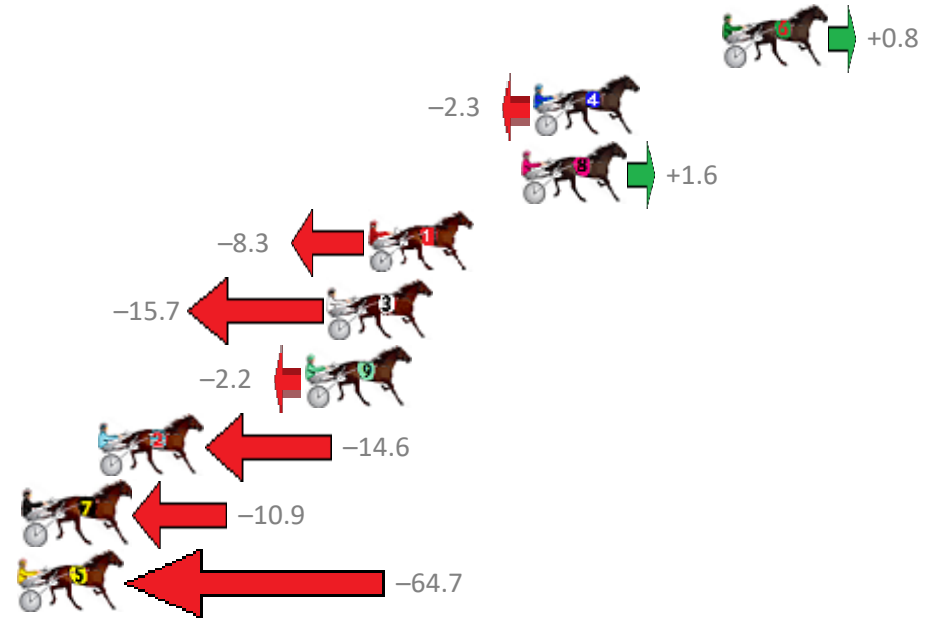

Redcliffe Race 9 Distance 1780m

Wednesday, 15 May 2019

Gross Time: 2:15.70 MileRate: 2:02.70 LeadTime: 11.90s First Qtr: 30.90s Second Qtr: 31.70s Third Qtr: 30.90s Fourth Qtr: 30.30s

No Horse	Plc	Margin	Time	800Time (W)	400 Time (W)
6 GREG THE GREAT	1	0.0m	2:15.70	61.14s (1)	30.30s (1)
4 DAY TOURER	2	7.5m	2:16.27	61.38s (1)	30.34s (1)
8 NORAHS FLING	3	8.0m	2:16.31	61.08s (1)	30.04s (1)
1 MAJESTIC WHIZ	4	14.1m	2:16.77	61.83s (0)	31.00s (0)
3 HIGH CLOUD LASS	5	15.7m	2:16.89	62.40s (0)	31.47s (0)
9 SMOKEY NOVA	6	16.6m	2:16.96	61.37s (1)	30.32s (1)
2 SHADOW HALL	7	24.8m	2:17.58	62.32s (0)	31.42s (0)
7 NO TRANSACTIONS	8	27.7m	2:17.80	62.03s (0)	31.25s (0)
5 DA POWER BOLT	9	134.7m	2:25.90	66.15s (0)	32.93s (0)

Finish Position and metres gained from 800m

Sectionals
Powered by

PJ Harness Analyser
Master harness racing with the power of sectionals
Owners, Trainers and Punters - Check out what's new at www.pjdata.com.au

The Racing Queensland Board (trading as Racing Queensland) and provider are not responsible for the completeness or accuracy of any of the information contained herein, and makes no representations about its suitability for any purpose.