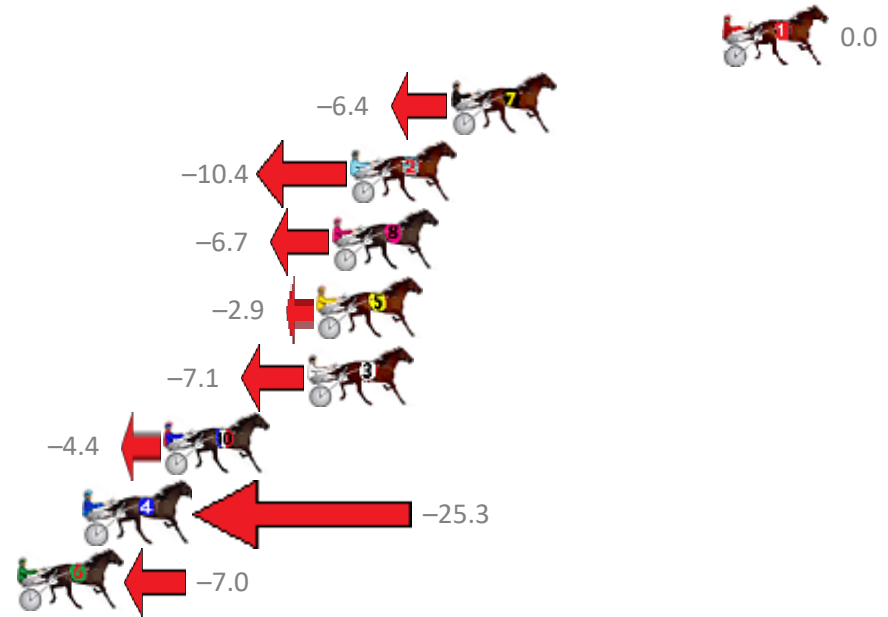

Redcliffe Race 3 Distance 2040m

Wednesday, 15 May 2019

Gross Time: 2:32.80 MileRate: 2:00.60 LeadTime: 32.00s First Qtr: 31.00s Second Qtr: 31.80s Third Qtr: 29.10s Fourth Qtr: 28.90s

No Horse	Plc	Margin	Time	800Time (W)	400 Time (W)
1 SPONDOOLEY	1	0.0m	2:32.80	58.00s (0)	28.90s (0)
7 STUDLEIGH WILL	2	10.8m	2:33.58	58.46s (0)	29.36s (0)
2 BUKTHSYSTEM	3	14.8m	2:33.87	58.75s (1)	29.42s (1)
8 BE ON THE SLY	4	15.5m	2:33.92	58.49s (0)	29.23s (0)
5 ZED CODE	5	16.1m	2:33.96	58.21s (2)	29.24s (2)
3 MAJOR GENERALJUJON	6	16.5m	2:33.99	58.51s (1)	29.67s (2)
10 JUSTA DALE	7	22.2m	2:34.40	58.32s (2)	29.32s (2)
4 DOOLITTLE DANDY	8	25.3m	2:34.63	59.83s (1)	30.51s (1)
6 MIRACLESDOAPPEN	9	29.2m	2:34.91	58.51s (1)	29.78s (1)

Finish Position and metres gained from 800m

Sectionals
Powered by

PJ Harness Analyser
Master harness racing with the power of sectionals
Owners, Trainers and Punters - Check out what's new at www.pjdata.com.au

The Racing Queensland Board (trading as Racing Queensland) and provider are not responsible for the completeness or accuracy of any of the information contained herein, and makes no representations about its suitability for any purpose.