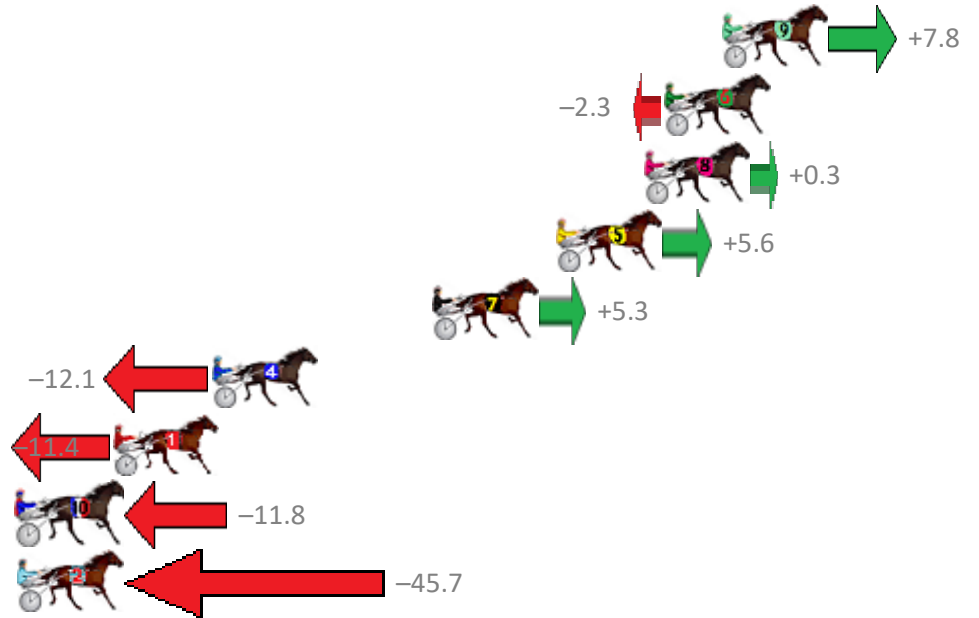

Redcliffe Race 6 Distance 1780m

Wednesday, 15 May 2019

Gross Time: 2:11.00 MileRate: 1:58.40 LeadTime: 11.30s First Qtr: 28.50s Second Qtr: 31.60s Third Qtr: 29.80s Fourth Qtr: 29.80s

No Horse	Plc	Margin	Time	800Time (W)	400 Time (W)
9 ANNAS BEST	1	0.0m	2:11.00	59.02s (1)	29.35s (1)
6 FLASHING GOOD TIME	2	2.3m	2:11.17	59.77s (0)	29.97s (0)
8 JACKS GAMBIT	3	3.1m	2:11.23	59.58s (1)	29.90s (1)
5 ALWAYS AT NIGHT	4	6.6m	2:11.49	59.18s (1)	29.52s (1)
7 SCOTT TOM	5	11.5m	2:11.86	59.21s (1)	29.51s (1)
4 GOOD BOY OLIVER	6	20.3m	2:12.51	60.50s (0)	30.52s (0)
1 MODERN THOUGHT	7	24.2m	2:12.80	60.45s (0)	30.49s (0)
10 SIR REGAL DELIGHT	8	37.8m	2:13.82	60.48s (0)	31.13s (0)
2 MY WINGMAN	9	49.7m	2:14.70	63.00s (0)	33.03s (0)

Finish Position and metres gained from 800m

Sectionals
Powered by

PJ Harness Analyser
Master harness racing with the power of sectionals
Owners, Trainers and Punters - Check out what's new at www.pjdata.com.au

The Racing Queensland Board (trading as Racing Queensland) and provider are not responsible for the completeness or accuracy of any of the information contained herein, and makes no representations about its suitability for any purpose.