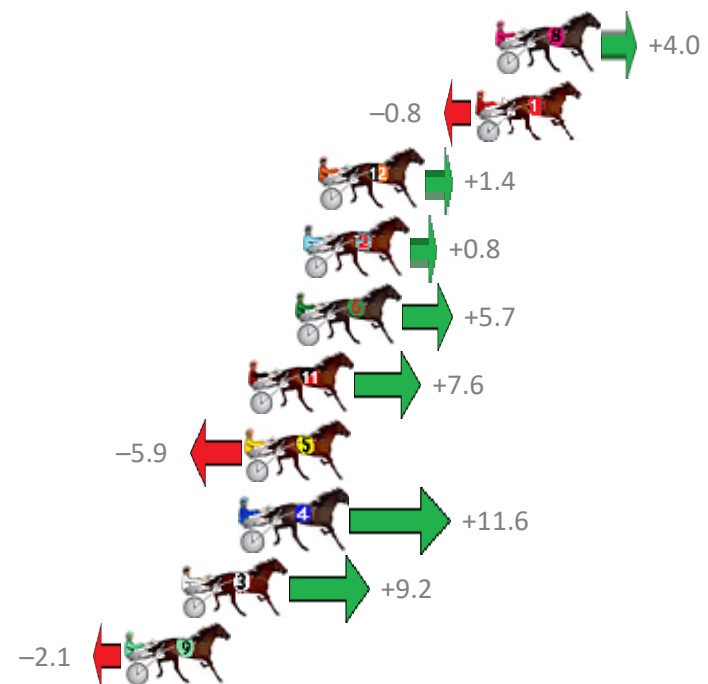

Albion Park Race 1 Distance 1660m

Wednesday, 8 May 2019

Gross Time: 1:58.90 MileRate: 1:55.20 LeadTime: 3.60s First Qtr: 27.70s Second Qtr: 31.00s Third Qtr: 28.60s Fourth Qtr: 28.00s

NoHorse	Plc	Margin	Time	800Time (W)	400 Time (W)
8 ALPHA STYX	1	0.0m	1:58.90	56.32s (0)	27.71s (0)
1 PRECIOUS CULLEN	2	0.8m	1:58.96	56.66s (0)	28.06s (0)
12 DARBY BRIGHTS	3	7.0m	1:59.39	56.50s (0)	27.89s (0)
2 COMIGAL	4	7.6m	1:59.43	56.54s (1)	28.01s (1)
6 MISTER HART	5	7.9m	1:59.45	56.20s (0)	27.64s (0)
11 SPRINGFIELD SPIRIT	6	9.8m	1:59.59	56.06s (1)	27.59s (1)
5 JANIES GOT A GUN	7	9.9m	1:59.59	57.02s (1)	28.51s (1)
4 NO CONFESSION	8	10.0m	1:59.60	55.78s (1)	27.34s (2)
3 IMA TOP TYCOON	9	12.4m	1:59.77	55.95s (0)	27.65s (0)
9 NOVENA ROSE	10	14.7m	1:59.93	56.75s (1)	28.22s (1)

Finish Position and metres gained from 800m

Sectionals
Powered by

PJ Harness Analyser
Master harness racing with the power of sectionals
Owners, Trainers and Punters - Check out what's new at www.pjdata.com.au

The Racing Queensland Board (trading as Racing Queensland) and provider are not responsible for the completeness or accuracy of any of the information contained herein, and makes no representations about its suitability for any purpose.