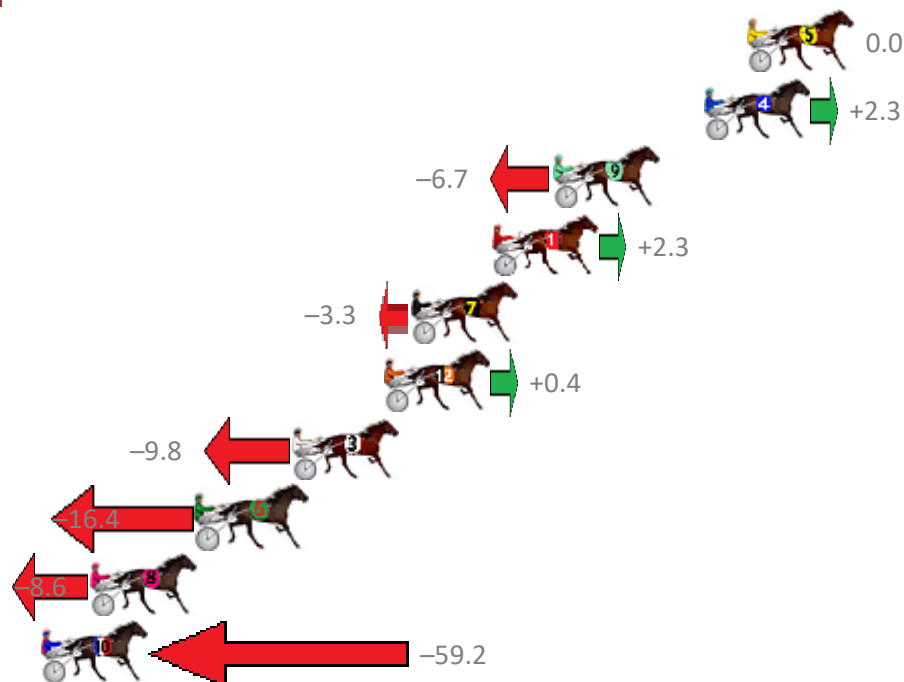

Albion Park Race 3 Distance 1660m

Wednesday, 8 May 2019

Gross Time: 2:01.50 MileRate: 1:57.80 LeadTime: 3.30s First Qtr: 28.80s Second Qtr: 30.90s Third Qtr: 29.20s Fourth Qtr: 29.30s

NoHorse	Plc	Margin	Time	800Time (W)	400 Time (W)
5 TACTFILLY MAGIC	1	0.0m	2:01.50	58.50s (0)	29.30s (0)
4 COBALT BLUES	2	1.7m	2:01.62	58.33s (0)	29.13s (0)
9 DREAM REACTION	3	7.7m	2:02.06	58.99s (1)	29.78s (1)
1 VALIANT GEM	4	10.1m	2:02.24	58.33s (0)	29.16s (1)
7 ASHLEE NITRO	5	13.3m	2:02.47	58.74s (1)	29.53s (2)
12 TORQUE IS MY GIRL	6	14.4m	2:02.55	58.47s (1)	29.30s (2)
3 OUR MASQUERADE	7	18.0m	2:02.82	59.22s (0)	30.00s (0)
6 SOMEHOWSOMEWAY	8	21.8m	2:03.10	59.70s (1)	30.47s (1)
8 SCHOOPY	9	26.0m	2:03.40	59.13s (0)	29.92s (0)
10 IDIOTS DREAM	10	124.2m	2:10.60	62.83s (0)	32.54s (0)

Finish Position and metres gained from 800m

Sectionals
Powered by

PJ Harness Analyser
Master harness racing with the power of sectionals
Owners, Trainers and Punters - Check out what's new at www.pjdata.com.au

The Racing Queensland Board (trading as Racing Queensland) and provider are not responsible for the completeness or accuracy of any of the information contained herein, and makes no representations about its suitability for any purpose.