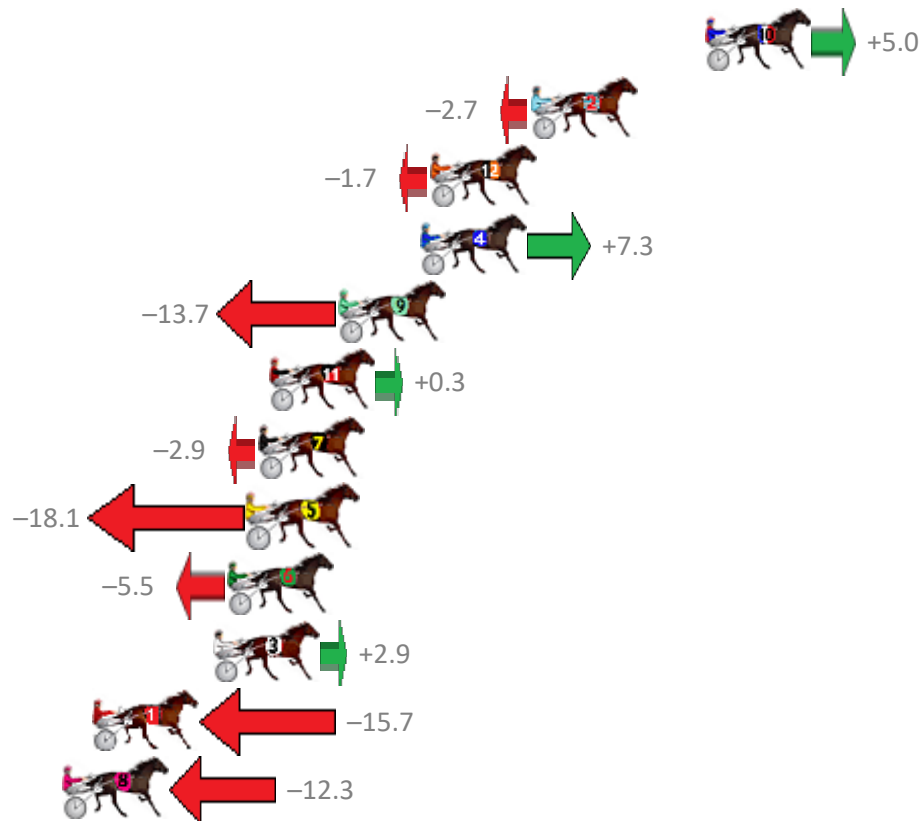

Albion Park Race 4 Distance 1660m

Wednesday, 8 May 2019

Gross Time: 2:00.60 MileRate: 1:56.90 LeadTime: 3.40s First Qtr: 28.30s Second Qtr: 30.60s Third Qtr: 28.90s Fourth Qtr: 29.40s

NoHorse	Plc	Margin	Time	800Time (W)	400 Time (W)
10 THREE MUGS IN	1	0.0m	2:00.60	57.94s (1)	29.22s (2)
2 BUKTHSYSTEM	2	6.9m	2:01.11	58.50s (0)	29.35s (0)
12 CAVALRYMAN	3	10.9m	2:01.40	58.42s (1)	29.72s (1)
4 ONE TO TANGO	4	11.3m	2:01.43	57.77s (1)	29.13s (2)
9 ZED EXPRESS	5	14.5m	2:01.67	59.30s (1)	30.47s (1)
11 ITS YOU NOT ME	6	17.3m	2:01.87	58.28s (0)	29.17s (1)
7 FAMOUS SHOES	7	17.7m	2:01.90	58.51s (2)	29.97s (2)
5 VILLAGE CRUISER	8	18.1m	2:01.93	59.62s (0)	30.50s (0)
6 JACKS GAMBIT	9	18.9m	2:01.99	58.70s (1)	29.94s (1)
3 WAVEDANCER	10	19.5m	2:02.03	58.09s (0)	29.64s (1)
1 MANOFLISA	11	24.3m	2:02.39	59.44s (0)	30.29s (0)
8 BUNDJALUNG BEAUTY	12	25.5m	2:02.47	59.20s (0)	30.04s (0)

Finish Position and metres gained from 800m

Sectionals
Powered by

PJ Harness Analyser
Master harness racing with the power of sectionals
Owners, Trainers and Punters - Check out what's new at www.pjdata.com.au

The Racing Queensland Board (trading as Racing Queensland) and provider are not responsible for the completeness or accuracy of any of the information contained herein, and makes no representations about its suitability for any purpose.