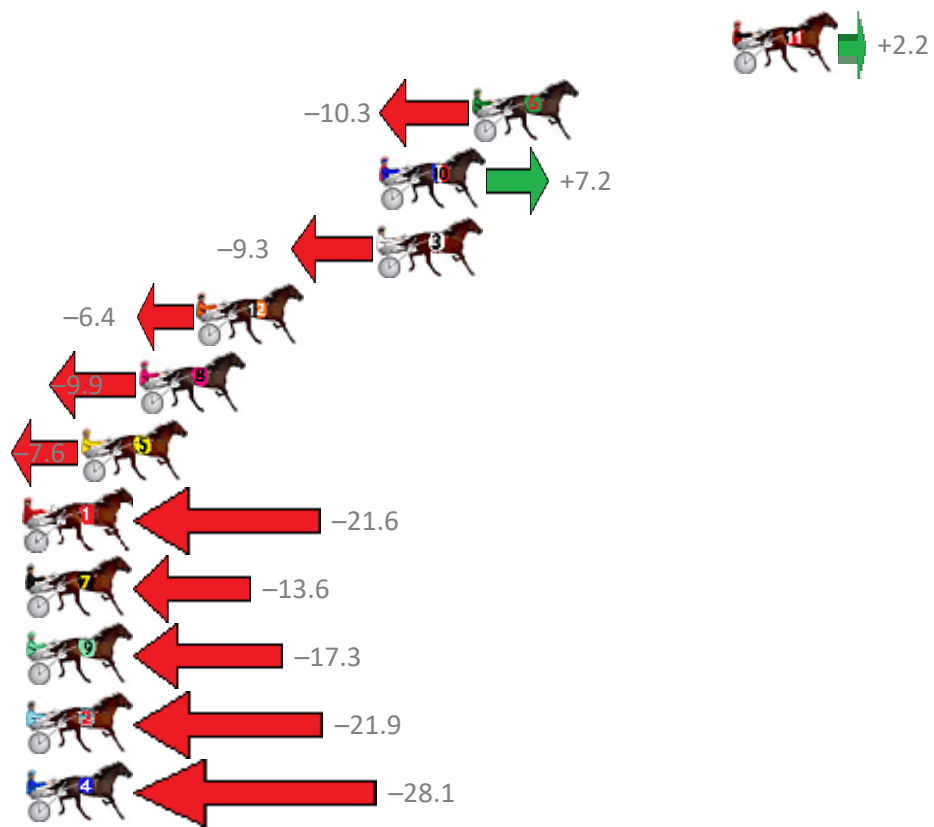

Albion Park Race 2 Distance 2138m

Wednesday, 8 May 2019

Gross Time: 2:34.30 MileRate: 1:56.20 LeadTime: 37.80s First Qtr: 29.90s Second Qtr: 29.70s Third Qtr: 28.10s Fourth Qtr: 28.80s

No	Horse	Plc	Margin	Time	800Time (W)	400 Time (W)
11	PROFICIENT	1	0.0m	2:34.30	56.74s (1)	28.76s (1)
6	ARK PATROL	2	10.3m	2:35.04	57.63s (0)	29.54s (0)
10	KOLOURA FLIGHT	3	14.0m	2:35.31	56.39s (1)	28.01s (2)
3	ROCKNROLL PROMISE	4	14.1m	2:35.32	57.56s (0)	29.44s (0)
12	SHADOW HUNTER	5	21.2m	2:35.83	57.36s (2)	29.22s (2)
8	WEONA LUKE	6	23.5m	2:35.99	57.60s (0)	29.05s (0)
5	ALWAYS AT NIGHT	7	25.8m	2:36.16	57.44s (0)	28.86s (0)
1	IFOUNDTHEBEACH	8	30.6m	2:36.50	58.44s (0)	29.89s (0)
7	DOLLARBILL	9	33.2m	2:36.69	57.87s (2)	29.75s (2)
9	OSCARS GLORY	10	34.1m	2:36.76	58.13s (1)	29.56s (1)
2	TELL THE FUTURE	11	34.3m	2:36.77	58.46s (1)	29.94s (1)
4	RANFURLY RULZ	12	35.7m	2:36.87	58.90s (1)	30.38s (1)

Finish Position and metres gained from 800m

Sectionals
Powered by

PJ Harness Analyser
Master harness racing with the power of sectionals
Owners, Trainers and Punters - Check out what's new at www.pjdata.com.au

The Racing Queensland Board (trading as Racing Queensland) and provider are not responsible for the completeness or accuracy of any of the information contained herein, and makes no representations about its suitability for any purpose.