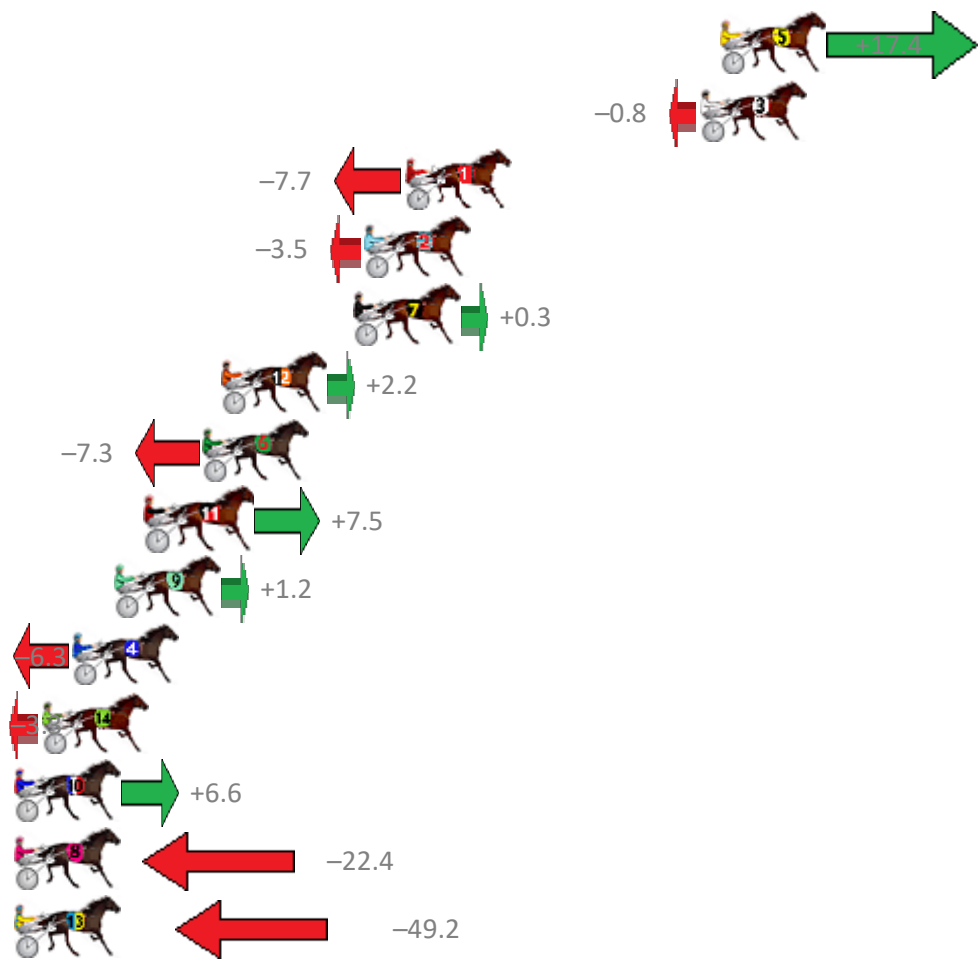

Albion Park Race 7 Distance 2138m

Wednesday, 8 May 2019

Gross Time: 2:44.20 MileRate: 2:03.00 LeadTime: 42.10s First Qtr: 31.20s Second Qtr: 31.40s Third Qtr: 29.80s Fourth Qtr: 29.70s

NoHorse	Plc	Margin	Time	800Time (W)	400 Time (W)
5 MISTER OZ	1	0.0m	2:44.20	58.21s (1)	29.57s (1)
3 SMOKEY NOVA	2	0.8m	2:44.26	59.56s (0)	29.76s (0)
1 HIGH CLOUD LASS	3	12.5m	2:45.13	60.07s (0)	30.12s (0)
2 MAJESTIC WHIZ	4	14.1m	2:45.25	59.76s (0)	29.77s (0)
7 AICHBECHATEAUNOIR	5	14.5m	2:45.28	59.48s (0)	29.40s (0)
12 GO AHEAD MAKEMYDA	6	19.8m	2:45.67	59.34s (1)	30.00s (1)
6 DAY TOURER	7	20.5m	2:45.72	60.04s (1)	30.36s (1)
11 GHENT	8	22.7m	2:45.89	58.94s (2)	30.17s (2)
9 NORAHS FLING	9	24.0m	2:45.98	59.41s (2)	30.68s (2)
4 NO TRANSACTIONS	10	25.7m	2:46.11	59.97s (0)	29.84s (0)
14 WHATABOYZ	11	26.9m	2:46.20	59.75s (0)	29.71s (2)
10 GREG THE GREAT	12	29.0m	2:46.35	59.01s (1)	30.25s (2)
8 MY PRECIOUS YANKEE	13	50.6m	2:47.96	61.17s (1)	31.66s (1)
13 DAVEYS GIFT	14	104.2m	2:51.94	63.16s (0)	32.24s (0)

Finish Position and metres gained from 800m

Sectionals
Powered by

PJ Harness Analyser
Master harness racing with the power of sectionals
Owners, Trainers and Punters - Check out what's new at www.pjdata.com.au

The Racing Queensland Board (trading as Racing Queensland) and provider are not responsible for the completeness or accuracy of any of the information contained herein, and makes no representations about its suitability for any purpose.