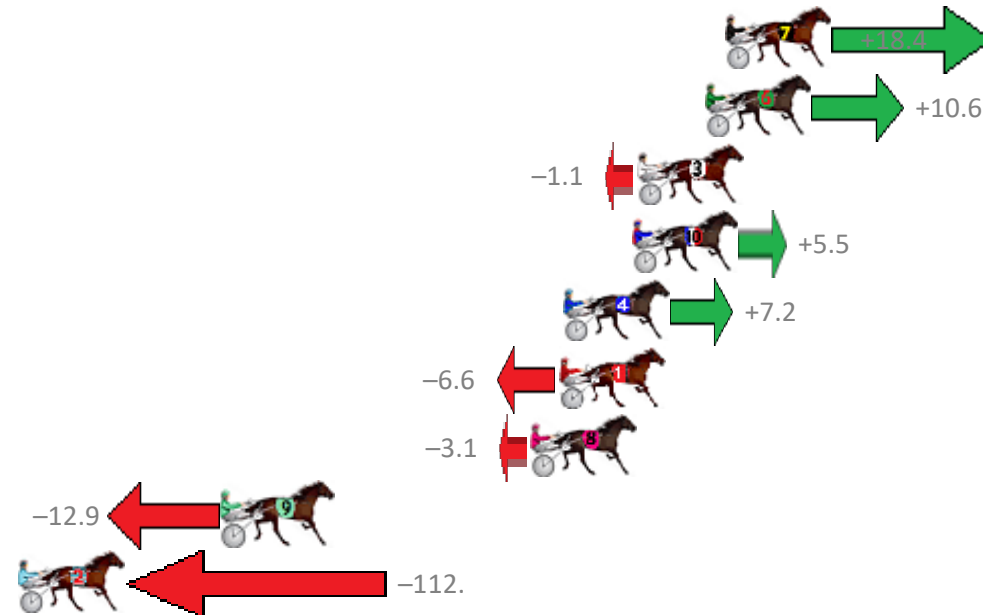

Albion Park Race 6 Distance 2138m

Wednesday, 8 May 2019

Gross Time: 2:36.80 MileRate: 1:58.00 LeadTime: 36.70s First Qtr: 30.10s Second Qtr: 30.10s Third Qtr: 30.00s Fourth Qtr: 29.90s

NoHorse	Plc	Margin	Time	800Time (W)	400 Time (W)
7 TEARAWAY DIAMOND	1	0.0m	2:36.80	58.52s (0)	29.18s (2)
6 PHOTOZEN	2	0.8m	2:36.86	59.11s (1)	29.06s (1)
3 STUDLEIGH WILL	3	3.5m	2:37.06	59.98s (1)	29.98s (1)
10 SPONDOOLEY	4	3.7m	2:37.08	59.49s (0)	29.46s (0)
4 GHOST GUM	5	6.4m	2:37.28	59.36s (0)	29.35s (0)
1 MAJOR GENERALJUJON	6	6.6m	2:37.29	60.39s (0)	30.39s (0)
8 MYANGA SPORTSGIRL	7	7.7m	2:37.38	60.13s (0)	30.10s (0)
9 MEGIDDO	8	19.9m	2:38.29	60.87s (1)	30.85s (1)
2 CHANGE THE NATION	9	132.4m	2:46.70	68.33s (1)	36.81s (0)

Finish Position and metres gained from 800m

Sectionals
Powered by

PJ Harness Analyser
Master harness racing with the power of sectionals
Owners, Trainers and Punters - Check out what's new at www.pjdata.com.au

The Racing Queensland Board (trading as Racing Queensland) and provider are not responsible for the completeness or accuracy of any of the information contained herein, and makes no representations about its suitability for any purpose.