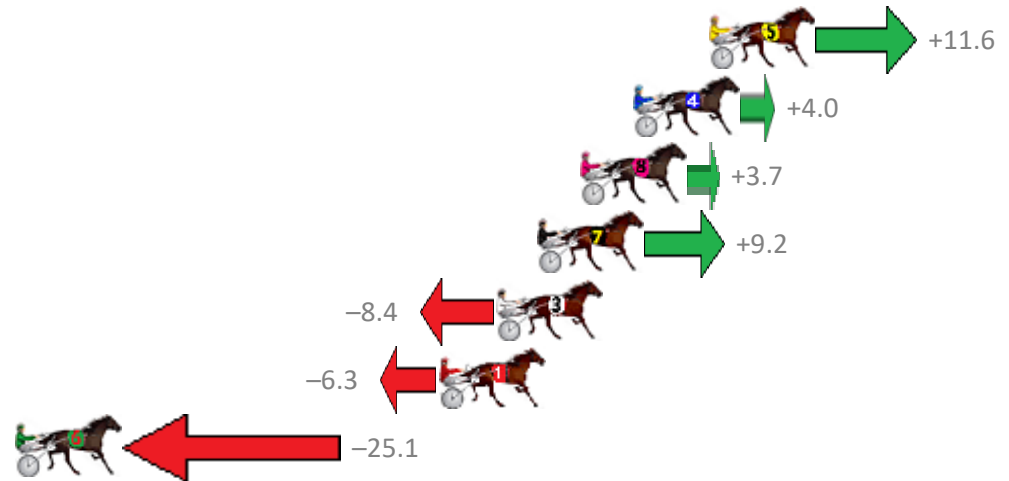

Albion Park Race 9 Distance 2138m

Wednesday, 8 May 2019

Gross Time: 2:40.20 MileRate: 2:00.60 LeadTime: 38.80s First Qtr: 31.40s Second Qtr: 30.70s Third Qtr: 29.60s Fourth Qtr: 29.70s

NoHorse	Plc	Margin	Time	800Time (W)	400 Time (W)
5 GRIZZLY MONTANA	1	0.0m	2:40.20	58.44s (1)	29.09s (2)
4 WHATA STRIDE	2	3.0m	2:40.42	59.00s (1)	29.63s (2)
8 ENARMoured	3	5.1m	2:40.58	59.03s (0)	29.56s (1)
7 DOWNTOWN LUCCA	4	6.8m	2:40.70	58.62s (1)	29.30s (2)
3 HALLY GUINEVERE	5	8.4m	2:40.82	59.92s (0)	30.32s (0)
1 TORQUE TO THE MAX	6	10.7m	2:40.99	59.77s (0)	30.18s (0)
6 NIGHT NINJA	7	27.5m	2:42.24	61.16s (1)	31.58s (1)

Finish Position and metres gained from 800m

Sectionals
Powered by

PJ Harness Analyser
Master harness racing with the power of sectionals
Owners, Trainers and Punters - Check out what's new at www.pjdata.com.au

The Racing Queensland Board (trading as Racing Queensland) and provider are not responsible for the completeness or accuracy of any of the information contained herein, and makes no representations about its suitability for any purpose.