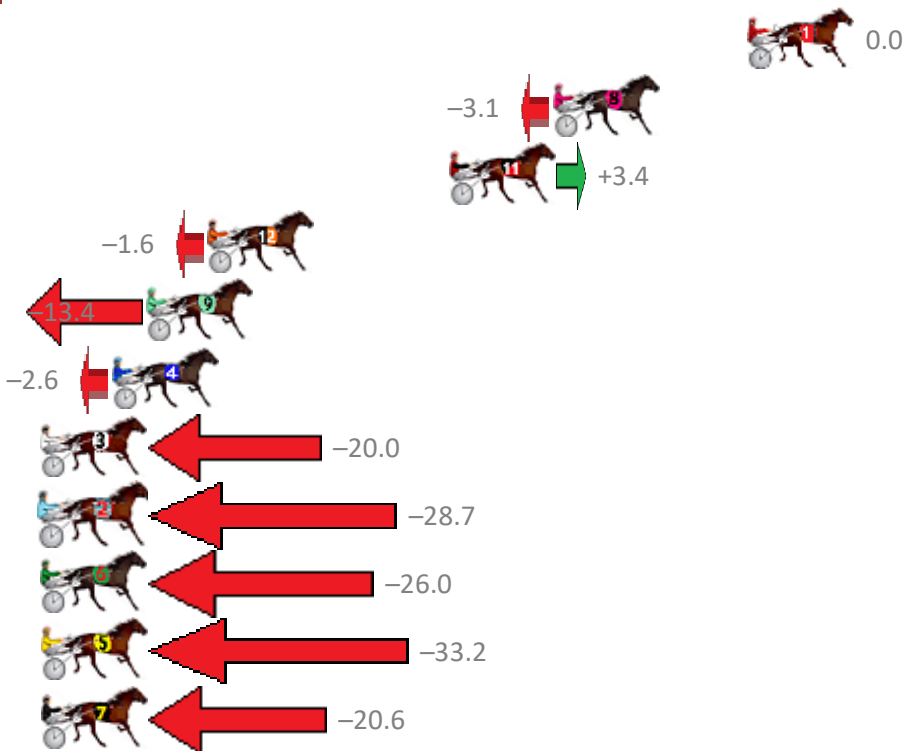

Albion Park Race 5 Distance 1660m

Wednesday, 8 May 2019

Gross Time: 1:57.80 MileRate: 1:54.20 LeadTime: 3.40s First Qtr: 27.40s Second Qtr: 29.80s Third Qtr: 28.80s Fourth Qtr: 28.40s

NoHorse	Plc	Margin	Time	800Time (W)	400 Time (W)
1 TRAIN WRECK	1	0.0m	1:57.80	57.20s (0)	28.40s (0)
8 JUST TOMMY	2	7.7m	1:58.35	57.42s (0)	28.62s (0)
11 ELMS CREEK	3	11.8m	1:58.64	56.96s (1)	29.04s (2)
12 RIVERLEIGH WILLIAM	4	21.4m	1:59.32	57.31s (1)	29.32s (2)
9 TOO GOOD FOR YOU	5	23.8m	1:59.49	58.16s (1)	29.10s (1)
4 DEADLY ROCKER	6	25.2m	1:59.59	57.39s (0)	29.11s (2)
3 MISS CATALINA	7	33.0m	2:00.14	58.63s (0)	29.64s (0)
2 ERNIE BARRASSO	8	34.3m	2:00.24	59.25s (1)	30.14s (1)
6 BARA JAYLA	9	34.6m	2:00.26	59.06s (0)	30.08s (0)
5 MISTERRIODEJANEIRO	10	34.6m	2:00.26	59.57s (1)	30.46s (1)
7 GOTOTHEMOON	11	44.8m	2:00.98	58.67s (1)	30.10s (1)

Finish Position and metres gained from 800m

Sectionals
Powered by

PJ Harness Analyser
Master harness racing with the power of sectionals
Owners, Trainers and Punters - Check out what's new at www.pjdata.com.au

The Racing Queensland Board (trading as Racing Queensland) and provider are not responsible for the completeness or accuracy of any of the information contained herein, and makes no representations about its suitability for any purpose.