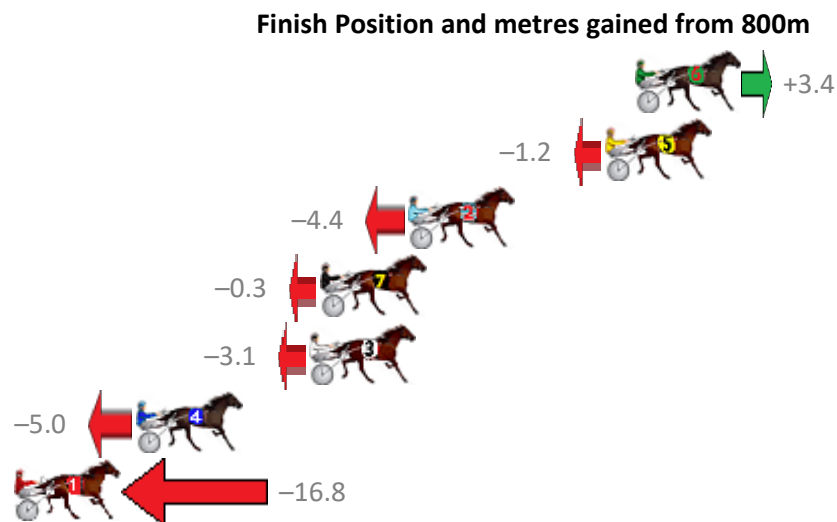

Albion Park Race 8 Distance 1660m

Wednesday, 8 May 2019

Gross Time: 2:01.10 MileRate: 1:57.40 LeadTime: 3.70s First Qtr: 28.50s Second Qtr: 30.70s Third Qtr: 28.90s Fourth Qtr: 29.30s

NoHorse	Plc	Margin	Time	800Time (W)	400 Time (W)
6 MISTER REBBILY	1	0.0m	2:01.10	57.95s (1)	29.15s (1)
5 TOANUI SPIRIT	2	1.2m	2:01.19	58.29s (0)	29.39s (0)
2 BONNIES CAM	3	9.0m	2:01.76	58.52s (0)	29.53s (0)
7 FOND MEMORIES	4	12.5m	2:02.02	58.22s (1)	29.22s (1)
3 GLENEAGLE WARRIOR	5	12.9m	2:02.04	58.43s (0)	29.40s (0)
4 VOODOO FELLA	6	19.8m	2:02.55	58.56s (0)	29.52s (0)
1 TALENT IN SPADES	7	24.6m	2:02.90	59.42s (1)	30.46s (1)

Sectionals
Powered by

PJ Harness Analyser
Master harness racing with the power of sectionals
Owners, Trainers and Punters - Check out what's new at www.pjdata.com.au

The Racing Queensland Board (trading as Racing Queensland) and provider are not responsible for the completeness or accuracy of any of the information contained herein, and makes no representations about its suitability for any purpose.