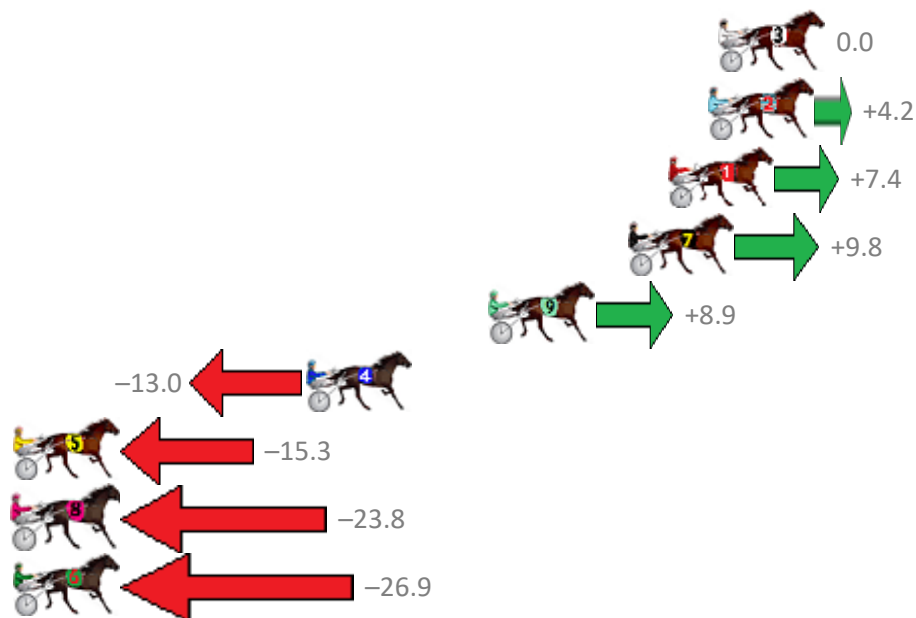

Redcliffe Race 6 Distance 1780m

Wednesday, 1 May 2019

Gross Time: 2:13.50 MileRate: 2:00.70 LeadTime: 11.60s First Qtr: 30.70s Second Qtr: 31.40s Third Qtr: 29.60s Fourth Qtr: 30.20s

No Horse	Plc	Margin	Time	800Time (W)	400 Time (W)
3 POINT OH FIVE	1	0.0m	2:13.50	59.80s (0)	30.20s (0)
2 TORQUE IS MY GIRL	2	0.4m	2:13.53	59.49s (0)	29.79s (0)
1 MOLLYS SECRET	3	2.0m	2:13.65	59.25s (0)	29.28s (1)
7 DOOLITTLE DOOZZIE	4	3.6m	2:13.77	59.07s (0)	29.17s (0)
9 MUCHO GUAPA	5	9.1m	2:14.19	59.13s (0)	29.15s (0)
4 ROLL ONA RAINBOW	6	16.4m	2:14.74	60.77s (1)	31.20s (1)
5 SCHEU CREEK	7	28.7m	2:15.67	60.94s (1)	31.19s (2)
8 MOLLY MONTANA	8	32.0m	2:15.92	61.58s (1)	31.77s (2)
6 BEEF CITY STARZZZ	9	45.3m	2:16.92	61.81s (1)	32.11s (2)

Finish Position and metres gained from 800m

Sectionals
Powered by

PJ Harness Analyser
Master harness racing with the power of sectionals
Owners, Trainers and Punters - Check out what's new at www.pjdata.com.au

The Racing Queensland Board (trading as Racing Queensland) and provider are not responsible for the completeness or accuracy of any of the information contained herein, and makes no representations about its suitability for any purpose.