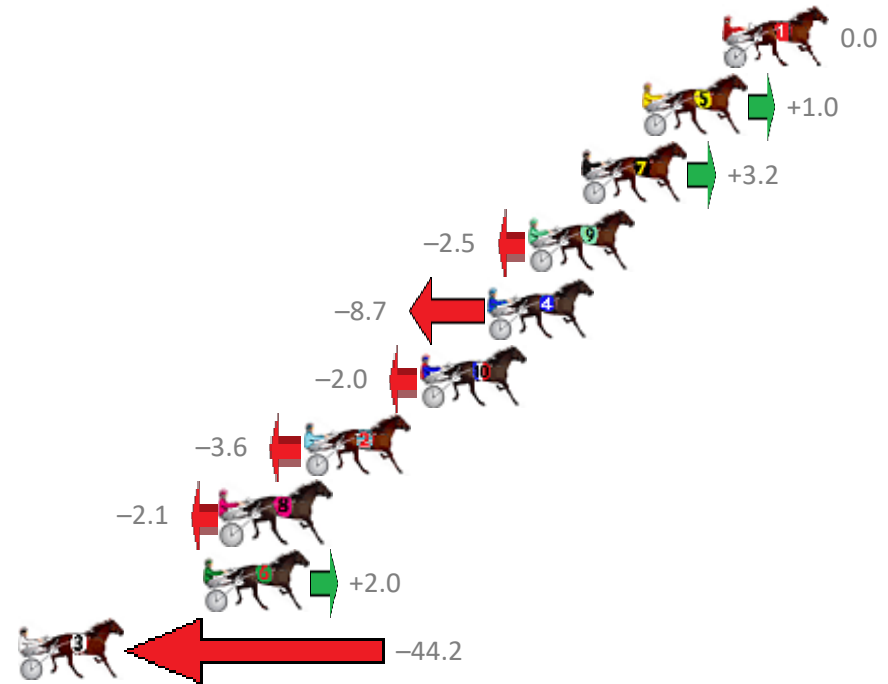

Redcliffe Race 2 Distance 1780m

Wednesday, 1 May 2019

Gross Time: 2:10.60 MileRate: 1:58.10 LeadTime: 11.30s First Qtr: 29.90s Second Qtr: 30.80s Third Qtr: 29.10s Fourth Qtr: 29.50s

No Horse	Plc	Margin	Time	800Time (W)	400 Time (W)
1 ROWDYS ACE	1	0.0m	2:10.60	58.60s (0)	29.50s (0)
5 OSCARS GLORY	2	3.2m	2:10.84	58.53s (0)	29.43s (0)
7 SPONDOOLEY	3	5.6m	2:11.01	58.37s (0)	29.28s (0)
9 ARBIT MAJOR	4	7.7m	2:11.17	58.78s (1)	29.76s (1)
4 SHERIFF JUJON	5	9.3m	2:11.29	59.24s (1)	30.19s (1)
10 GOOD BOY OLIVER	6	12.0m	2:11.49	58.75s (1)	29.77s (1)
2 FUI FUI	7	16.6m	2:11.82	58.86s (0)	29.75s (0)
8 BE ON THE SLY	8	19.9m	2:12.07	58.75s (0)	29.49s (0)
6 RADAR HILL	9	20.6m	2:12.12	58.45s (0)	29.22s (0)
3 DOOLITTLE DOOFY	10	60.6m	2:15.07	61.84s (1)	32.01s (1)

Finish Position and metres gained from 800m

Sectionals
Powered by

PJ Harness Analyser
Master harness racing with the power of sectionals
Owners, Trainers and Punters - Check out what's new at www.pjdata.com.au

The Racing Queensland Board (trading as Racing Queensland) and provider are not responsible for the completeness or accuracy of any of the information contained herein, and makes no representations about its suitability for any purpose.