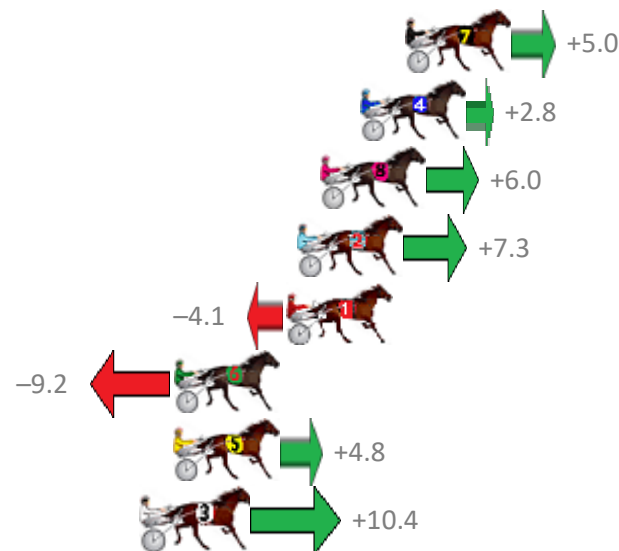

Redcliffe Race 5 Distance 2280m

Wednesday, 1 May 2019

Gross Time: 2:52.50 MileRate: 2:01.80 LeadTime: 51.20s First Qtr: 31.60s Second Qtr: 30.70s Third Qtr: 28.80s Fourth Qtr: 30.20s

No Horse	Plc	Margin	Time	800Time (W)	400 Time (W)
7 ONE LAST ROLL	1	0.0m	2:52.50	58.63s (0)	29.87s (0)
4 BETTING BARON	2	1.8m	2:52.64	58.79s (1)	29.99s (2)
8 SIR SEMPER FIDELIS	3	3.4m	2:52.76	58.56s (1)	29.69s (2)
2 PHOTOZEN	4	4.3m	2:52.82	58.46s (0)	29.78s (0)
1 JACKS GAMBIT	5	4.7m	2:52.85	59.30s (0)	30.55s (0)
6 VANDE VELDE	6	9.2m	2:53.19	59.68s (1)	30.89s (1)
5 COLOMBIAN GOLD	7	9.2m	2:53.19	58.65s (1)	29.79s (1)
3 WILLSINTOWN	8	10.4m	2:53.29	58.23s (0)	29.87s (0)

Finish Position and metres gained from 800m

Sectionals
Powered by

PJ Harness Analyser
Master harness racing with the power of sectionals
Owners, Trainers and Punters - Check out what's new at www.pjdata.com.au

The Racing Queensland Board (trading as Racing Queensland) and provider are not responsible for the completeness or accuracy of any of the information contained herein, and makes no representations about its suitability for any purpose.