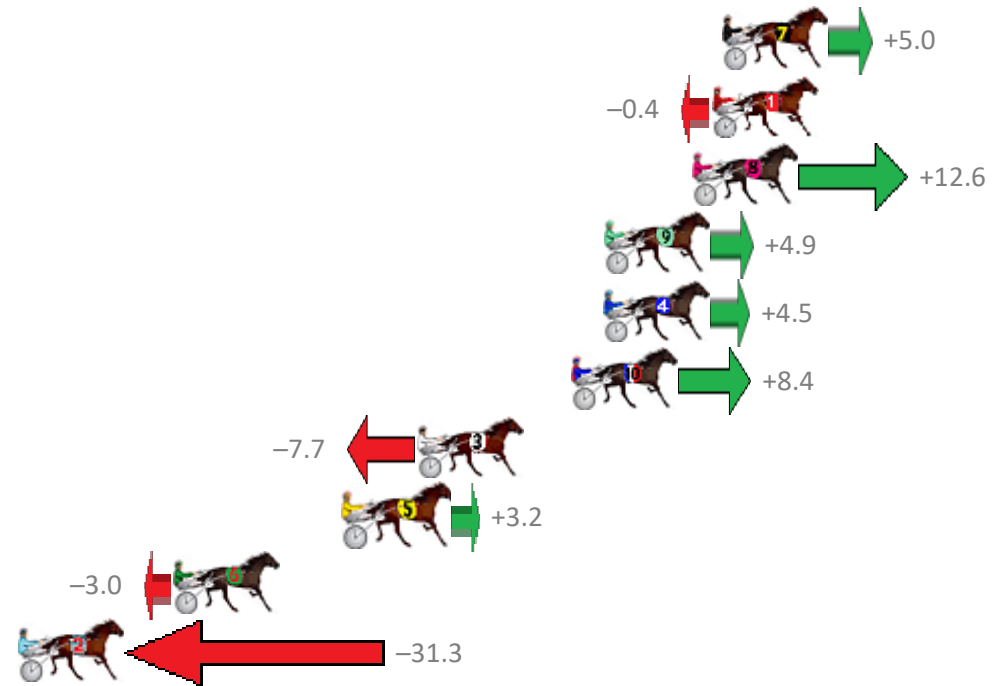

Redcliffe Race 7 Distance 1780m

Wednesday, 1 May 2019

Gross Time: 2:11.80 MileRate: 1:59.20 LeadTime: 11.50s First Qtr: 28.60s Second Qtr: 30.70s Third Qtr: 30.30s Fourth Qtr: 30.70s

No Horse	Plc	Margin	Time	800Time (W)	400 Time (W)
7 LITTLE BOLT	1	0.0m	2:11.80	60.62s (0)	30.35s (0)
1 OVERTHEMOON	2	0.4m	2:11.83	61.03s (0)	30.73s (0)
8 PRESLEYBEGOOD	3	1.2m	2:11.89	60.04s (1)	30.27s (2)
9 PRIVATE JUJON	4	4.7m	2:12.16	60.63s (0)	30.35s (0)
4 CANDYFLOSS	5	4.7m	2:12.16	60.66s (1)	30.86s (2)
10 NIGHT NINJA	6	6.0m	2:12.26	60.36s (0)	30.12s (0)
3 ENARMoured	7	12.1m	2:12.73	61.59s (1)	31.11s (1)
5 ONYA DOUG	8	15.0m	2:12.95	60.76s (1)	30.96s (2)
6 PAQUIN	9	21.8m	2:13.47	61.23s (0)	31.13s (1)
2 MENDELSONH	10	31.3m	2:14.20	63.39s (1)	32.95s (1)

Finish Position and metres gained from 800m

Sectionals
Powered by

PJ Harness Analyser
Master harness racing with the power of sectionals
Owners, Trainers and Punters - Check out what's new at www.pjdata.com.au

The Racing Queensland Board (trading as Racing Queensland) and provider are not responsible for the completeness or accuracy of any of the information contained herein, and makes no representations about its suitability for any purpose.