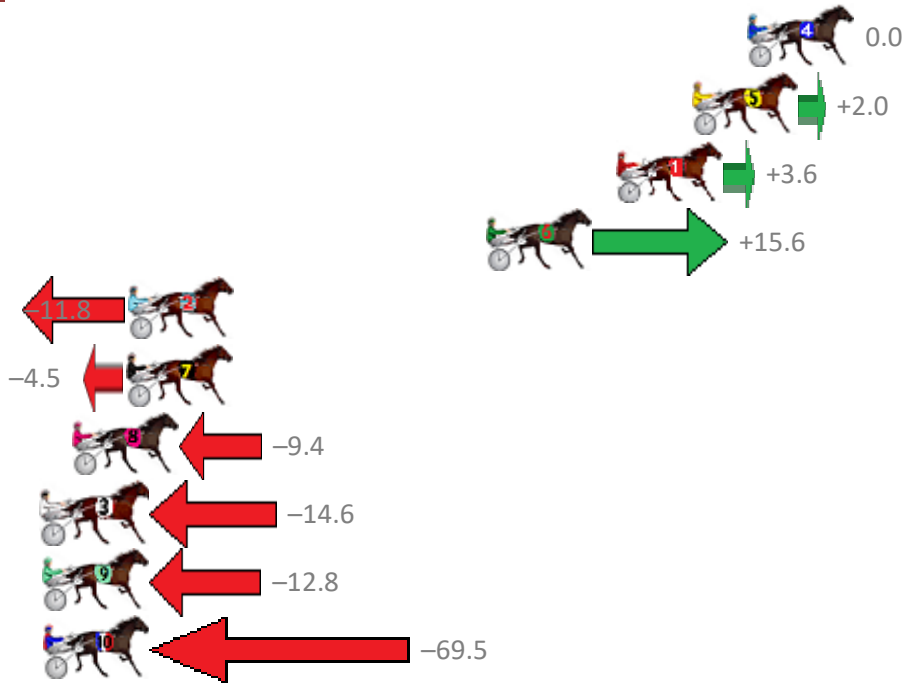

Redcliffe Race 8 Distance 1780m

Wednesday, 1 May 2019

Gross Time: 2:13.70 MileRate: 2:00.90 LeadTime: 11.40s First Qtr: 31.70s Second Qtr: 30.50s Third Qtr: 30.20s Fourth Qtr: 29.90s

No Horse	Plc	Margin	Time	800Time (W)	400 Time (W)
4 DASHING HANNAH	1	0.0m	2:13.70	60.10s (0)	29.90s (0)
5 ZED EXPRESS	2	2.2m	2:13.86	59.95s (0)	29.74s (0)
1 STRANGE CONDUCT	3	5.2m	2:14.09	59.83s (0)	29.62s (0)
6 BUKTHSYSTEM	4	10.4m	2:14.48	58.93s (1)	29.06s (3)
2 ARCHIECANO	5	24.6m	2:15.54	60.99s (1)	30.50s (2)
7 CHANG	6	24.7m	2:15.55	60.44s (0)	30.36s (0)
8 AROONA	7	26.8m	2:15.70	60.81s (1)	30.33s (2)
3 MISS ROB ROY	8	29.6m	2:15.91	61.20s (0)	31.07s (0)
9 OOZINVILLE	9	34.6m	2:16.29	61.06s (1)	30.68s (0)
10 KAYJAYS TERROR	10	78.1m	2:19.54	65.32s (1)	34.48s (1)

Finish Position and metres gained from 800m

Sectionals
Powered by

PJ Harness Analyser
Master harness racing with the power of sectionals
Owners, Trainers and Punters - Check out what's new at www.pjdata.com.au

The Racing Queensland Board (trading as Racing Queensland) and provider are not responsible for the completeness or accuracy of any of the information contained herein, and makes no representations about its suitability for any purpose.