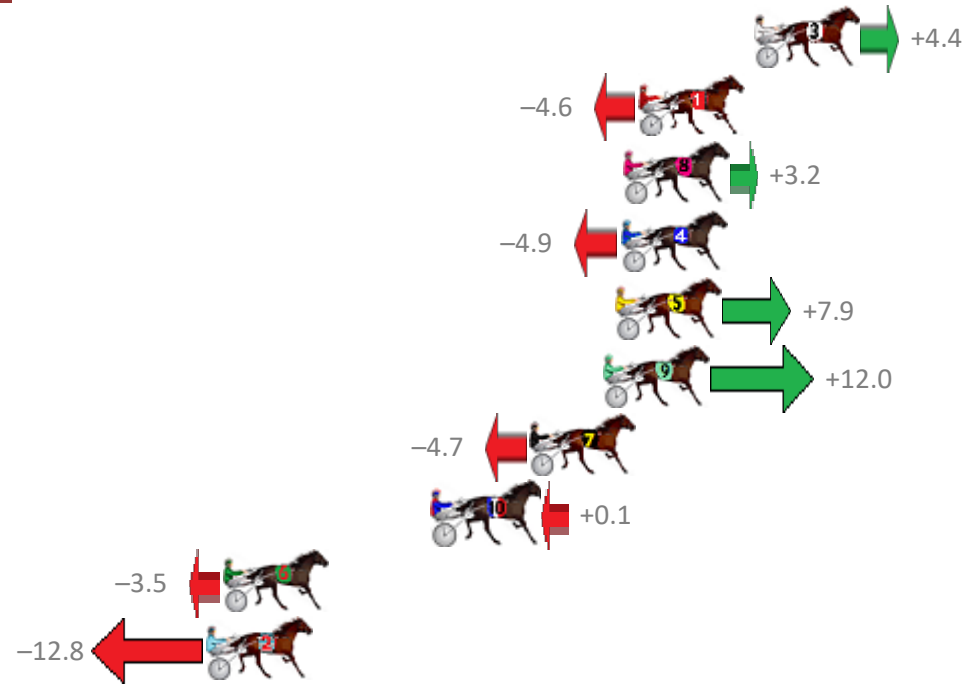

Redcliffe Race 4 Distance 1780m

Wednesday, 1 May 2019

Gross Time: 2:12.80 MileRate: 2:00.10 LeadTime: 11.40s First Qtr: 30.70s Second Qtr: 31.60s Third Qtr: 29.90s Fourth Qtr: 29.20s

No Horse	Plc	Margin	Time	800Time (W)	400 Time (W)
3 MYBELLA ROSE	1	0.0m	2:12.80	58.77s (1)	28.85s (1)
1 DIAMONDSFROMHEAV	2	4.6m	2:13.14	59.44s (0)	29.54s (0)
8 UNDERTHEKILT	3	5.2m	2:13.18	58.86s (0)	28.94s (0)
4 SPLASH OF GOLD	4	5.3m	2:13.19	59.46s (1)	29.54s (1)
5 MEGIDDO	5	5.5m	2:13.20	58.52s (1)	28.92s (2)
9 FLASHING GOOD TIME	6	6.0m	2:13.24	58.21s (1)	28.54s (2)
7 MY WINGMAN	7	8.9m	2:13.45	59.45s (0)	29.54s (0)
10 GUTS	8	12.7m	2:13.73	59.09s (0)	29.15s (0)
6 TRENTLEIGH	9	21.1m	2:14.34	59.36s (0)	29.47s (1)
2 CHANGE THE NATION	10	21.8m	2:14.39	60.05s (1)	30.05s (1)

Finish Position and metres gained from 800m

Sectionals
Powered by

PJ Harness Analyser
Master harness racing with the power of sectionals
Owners, Trainers and Punters - Check out what's new at www.pjdata.com.au

The Racing Queensland Board (trading as Racing Queensland) and provider are not responsible for the completeness or accuracy of any of the information contained herein, and makes no representations about its suitability for any purpose.