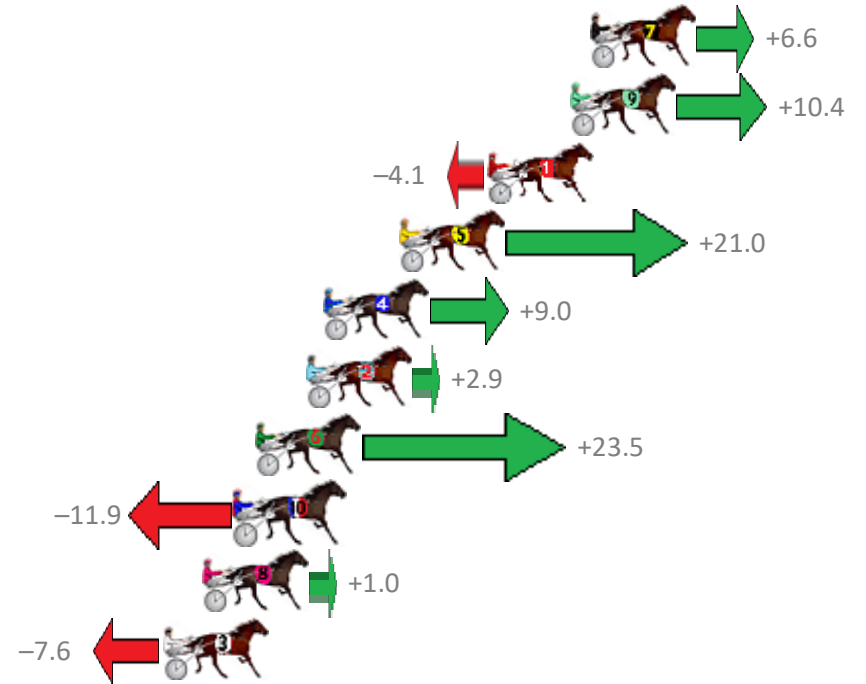

Redcliffe Race 3 Distance 2280m

Wednesday, 1 May 2019

Gross Time: 2:49.50 MileRate: 1:59.60 LeadTime: 51.30s First Qtr: 30.70s Second Qtr: 28.10s Third Qtr: 28.40s Fourth Qtr: 31.00s

No Horse	Plc	Margin	Time	800Time (W)	400 Time (W)
7 THE HARLEM HAMMER	1	0.0m	2:49.50	58.91s (0)	30.66s (0)
9 BURNING AMBITION	2	0.8m	2:49.56	58.63s (0)	30.38s (0)
1 MISTERRIODEJANEIRO	3	4.1m	2:49.82	59.70s (0)	31.32s (0)
5 PROJECTILE	4	7.6m	2:50.09	57.84s (1)	29.78s (1)
4 ERNIE BARRASSO	5	10.6m	2:50.32	58.73s (1)	30.67s (0)
2 BROADWATER	6	11.3m	2:50.38	59.18s (1)	30.40s (0)
6 VASARI	7	13.3m	2:50.53	57.66s (0)	29.83s (1)
10 IMA TOP TYCOON	8	14.1m	2:50.59	60.28s (1)	31.77s (1)
8 TOPNOTCH MACH	9	15.4m	2:50.69	59.33s (2)	31.05s (2)
3 WEONA LUKE	10	17.0m	2:50.82	59.96s (1)	31.19s (1)

Finish Position and metres gained from 800m

Sectionals
Powered by

PJ Harness Analyser
Master harness racing with the power of sectionals
Owners, Trainers and Punters - Check out what's new at www.pjdata.com.au

The Racing Queensland Board (trading as Racing Queensland) and provider are not responsible for the completeness or accuracy of any of the information contained herein, and makes no representations about its suitability for any purpose.