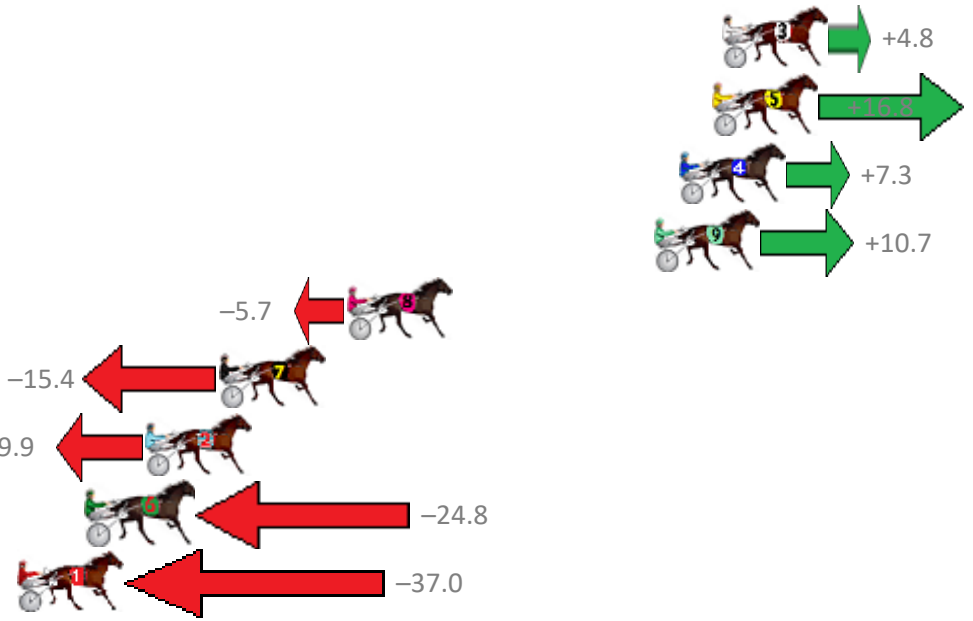

Redcliffe Race 1 Distance 2280m

Wednesday, 1 May 2019

Gross Time: 2:48.30 MileRate: 1:58.80 LeadTime: 48.30s First Qtr: 29.10s Second Qtr: 30.80s Third Qtr: 29.90s Fourth Qtr: 30.20s

No Horse	Plc	Margin	Time	800Time (W)	400 Time (W)
3 COMIGAL	1	0.0m	2:48.30	59.74s (1)	29.82s (1)
5 SPRINGFIELD SPIRIT	2	0.4m	2:48.33	58.84s (1)	29.46s (2)
4 JANIES GOT A GUN	3	1.7m	2:48.43	59.55s (1)	29.62s (1)
9 VINTAGE DREAM	4	2.7m	2:48.50	59.30s (0)	29.35s (1)
8 THE GUN ROCKSTAR	5	14.9m	2:49.42	60.53s (0)	30.52s (0)
7 RANFURLY RULZ	6	20.0m	2:49.81	61.26s (0)	31.24s (0)
2 COULDNTBETOLD	7	22.9m	2:50.03	60.84s (1)	31.51s (2)
6 PRECIOUS CULLEN	8	25.2m	2:50.20	61.96s (1)	32.07s (1)
1 ROCKNROLL AMBER	9	37.0m	2:51.09	62.88s (0)	32.86s (0)

Finish Position and metres gained from 800m

Sectionals
Powered by

PJ Harness Analyser
Master harness racing with the power of sectionals
Owners, Trainers and Punters - Check out what's new at www.pjdata.com.au

The Racing Queensland Board (trading as Racing Queensland) and provider are not responsible for the completeness or accuracy of any of the information contained herein, and makes no representations about its suitability for any purpose.