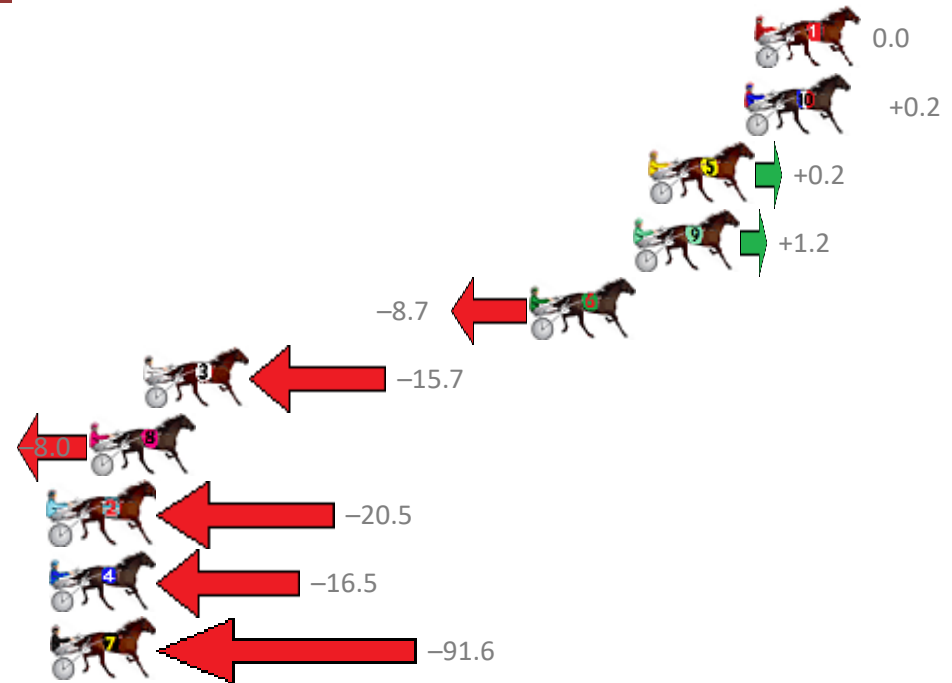

Redcliffe Race 4 Distance 1780m

Thursday, 25 April 2019

Gross Time: 2:10.60 MileRate: 1:58.10 LeadTime: 11.40s First Qtr: 29.70s Second Qtr: 32.40s Third Qtr: 28.10s Fourth Qtr: 29.00s

No Horse	Plc	Margin	Time	800Time (W)	400 Time (W)
1 ITSADANCEOFF	1	0.0m	2:10.60	57.10s (0)	29.00s (0)
10 CLASSIE AMERICAN	2	0.4m	2:10.63	57.09s (2)	28.96s (2)
5 RECIPE FOR DREAMING	3	4.2m	2:10.90	57.09s (1)	28.99s (0)
9 HAVANA MOON	4	4.8m	2:10.95	57.01s (2)	28.96s (2)
6 ELMS CREEK	5	8.9m	2:11.25	57.72s (1)	29.65s (1)
3 KOTARE KASAI	6	24.3m	2:12.36	58.22s (1)	29.85s (1)
8 FUI FUI	7	26.4m	2:12.51	57.67s (1)	29.77s (2)
2 WECANONLYHOPE	8	29.9m	2:12.77	58.56s (0)	29.92s (0)
4 MACS CHOICE	9	30.1m	2:12.78	58.28s (1)	29.60s (1)
7 STUUNDER	10	95.8m	2:17.55	63.64s (0)	35.31s (0)

Finish Position and metres gained from 800m

Sectionals
Powered by

PJ Harness Analyser
Master harness racing with the power of sectionals
Owners, Trainers and Punters - Check out what's new at www.pjdata.com.au

The Racing Queensland Board (trading as Racing Queensland) and provider are not responsible for the completeness or accuracy of any of the information contained herein, and makes no representations about its suitability for any purpose.