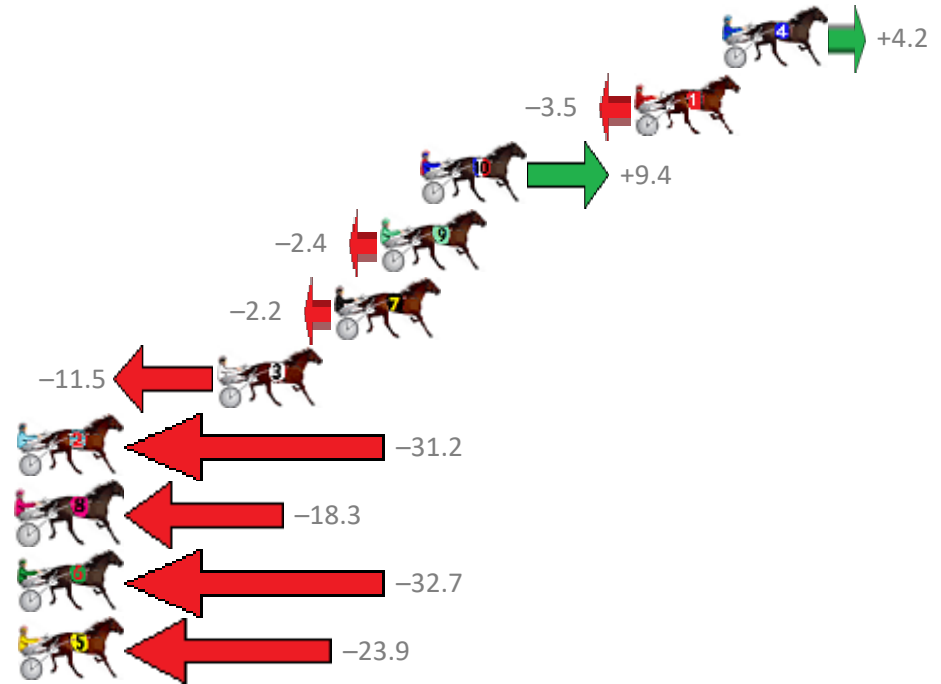

Redcliffe Race 9 Distance 1780m

Thursday, 25 April 2019

Gross Time: 2:12.40 MileRate: 1:59.70 LeadTime: 11.50s First Qtr: 30.90s Second Qtr: 31.60s Third Qtr: 29.10s Fourth Qtr: 29.30s

No Horse	Plc	Margin	Time	800Time (W)	400 Time (W)
4 DOWNTOWN LUCCA	1	0.0m	2:12.40	58.09s (0)	28.99s (0)
1 ZARAS BEAUTY	2	3.5m	2:12.66	58.66s (0)	29.56s (0)
10 CALL ME TRISH	3	12.0m	2:13.28	57.71s (1)	28.61s (2)
9 MISS MIA	4	13.6m	2:13.40	58.58s (1)	29.55s (2)
7 MAJOR SLIP UP	5	15.4m	2:13.53	58.56s (0)	29.39s (1)
3 DANCING IN MANOLOS	6	20.1m	2:13.87	59.24s (0)	30.08s (0)
2 ALL MADNESS	7	32.4m	2:14.77	60.68s (1)	31.38s (1)
8 FEELING FABULOUS	8	34.7m	2:14.94	59.74s (1)	30.61s (2)
6 IM SANDY BAY	9	39.5m	2:15.29	60.79s (1)	31.50s (1)
5 COBALT BLUES	10	45.7m	2:15.75	60.14s (0)	31.08s (0)

Finish Position and metres gained from 800m

Sectionals
Powered by

PJ Harness Analyser
Master harness racing with the power of sectionals
Owners, Trainers and Punters - Check out what's new at www.pjdata.com.au

The Racing Queensland Board (trading as Racing Queensland) and provider are not responsible for the completeness or accuracy of any of the information contained herein, and makes no representations about its suitability for any purpose.