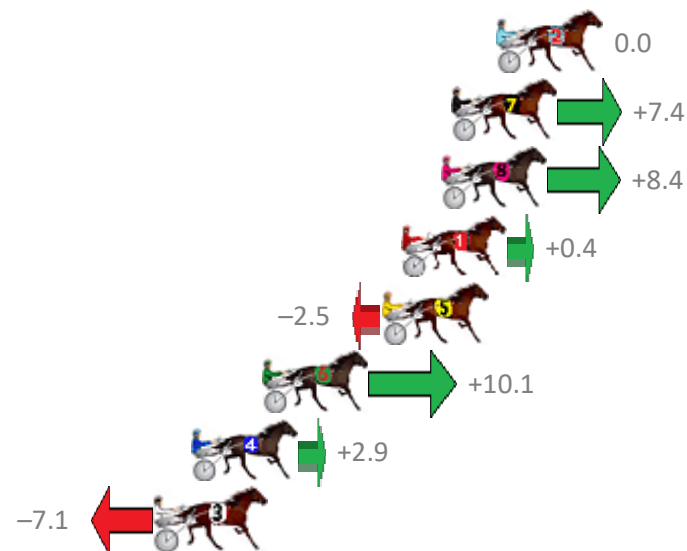

Redcliffe Race 8 Distance 1780m

Thursday, 25 April 2019

Gross Time: 2:12.60 MileRate: 1:59.90 LeadTime: 11.50s First Qtr: 30.40s Second Qtr: 31.30s Third Qtr: 29.70s Fourth Qtr: 29.70s

No Horse	Plc	Margin	Time	800Time (W)	400 Time (W)
2 MAJORESS JUJON	1	0.0m	2:12.60	59.40s (0)	29.70s (0)
7 NAUGHTYINHEAVEN	2	1.8m	2:12.73	58.85s (0)	29.11s (0)
8 HALLY GUINEVERE	3	2.2m	2:12.76	58.78s (1)	29.08s (1)
1 WILD ABOUT TOWN	4	3.8m	2:12.88	59.37s (0)	29.63s (0)
5 WHATA STRIDE	5	4.5m	2:12.93	59.59s (1)	29.80s (1)
6 EVERY THINGS ROSEY	6	9.3m	2:13.29	58.65s (0)	28.98s (0)
4 PEGGY STARDUST	7	12.1m	2:13.50	59.18s (0)	29.53s (0)
3 KYLIE BROMAC	8	13.5m	2:13.60	59.93s (1)	30.27s (2)

Finish Position and metres gained from 800m

Sectionals
Powered by

PJ Harness Analyser
Master harness racing with the power of sectionals
Owners, Trainers and Punters - Check out what's new at www.pjdata.com.au

The Racing Queensland Board (trading as Racing Queensland) and provider are not responsible for the completeness or accuracy of any of the information contained herein, and makes no representations about its suitability for any purpose.