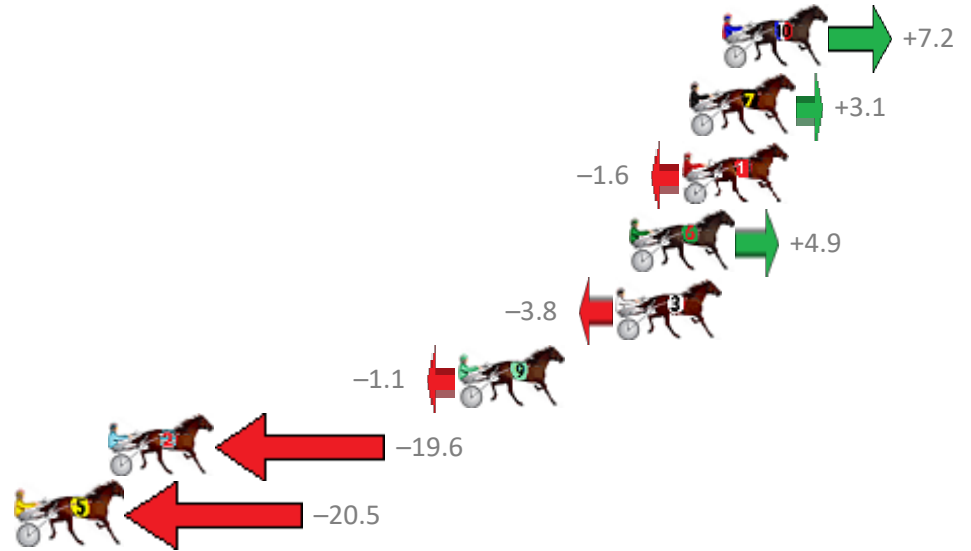

Redcliffe Race 3 Distance 2040m

Thursday, 25 April 2019

Gross Time: 2:31.30 MileRate: 1:59.40 LeadTime: 31.40s First Qtr: 30.40s Second Qtr: 30.70s Third Qtr: 29.10s Fourth Qtr: 29.70s

No Horse	Plc	Margin	Time	800Time (W)	400 Time (W)
10 GOTO THE MOON	1	0.0m	2:31.30	58.27s (2)	29.42s (2)
7 MICKEE CULLEN	2	1.3m	2:31.40	58.57s (0)	29.45s (0)
1 MISS CATALINA	3	1.6m	2:31.42	58.92s (0)	29.82s (0)
6 SWAFFHAM WATER	4	3.7m	2:31.57	58.44s (0)	29.29s (0)
3 FUTURE FUN	5	4.2m	2:31.61	59.08s (1)	29.97s (1)
9 TOO GOOD FOR YOU	6	10.5m	2:32.08	58.88s (1)	29.65s (2)
2 TAFFY BOY	7	24.4m	2:33.11	60.24s (1)	30.95s (1)
5 MORROCH BAY	8	33.1m	2:33.76	60.31s (2)	31.43s (3)

Finish Position and metres gained from 800m

Sectionals
Powered by

PJ Harness Analyser
Master harness racing with the power of sectionals
Owners, Trainers and Punters - Check out what's new at www.pjdata.com.au

The Racing Queensland Board (trading as Racing Queensland) and provider are not responsible for the completeness or accuracy of any of the information contained herein, and makes no representations about its suitability for any purpose.