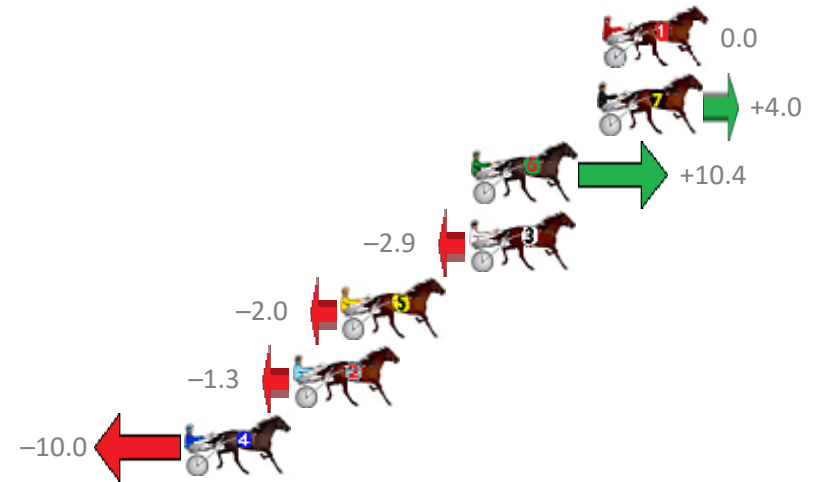

Redcliffe Race 6 Distance 2280m

Thursday, 25 April 2019

Gross Time: 2:52.20 MileRate: 2:01.50 LeadTime: 51.30s First Qtr: 31.70s Second Qtr: 32.10s Third Qtr: 28.60s Fourth Qtr: 28.50s

No Horse	Plc	Margin	Time	800Time (W)	400 Time (W)
1 THERESACHANCE	1	0.0m	2:52.20	57.10s (0)	28.50s (0)
7 READILY	2	0.2m	2:52.21	56.81s (0)	28.19s (0)
6 IDEALAGAIN	3	5.2m	2:52.57	56.36s (1)	28.13s (0)
3 BROADWATER	4	5.3m	2:52.58	57.31s (1)	28.69s (1)
5 STEVIE DEE	5	10.4m	2:52.94	57.24s (0)	28.71s (1)
2 COULDNTBETOLD	6	12.3m	2:53.08	57.19s (1)	28.59s (2)
4 VINTAGE DREAM	7	16.6m	2:53.38	57.81s (1)	29.24s (2)

Finish Position and metres gained from 800m

Sectionals
Powered by

PJ Harness Analyser
Master harness racing with the power of sectionals
Owners, Trainers and Punters - Check out what's new at www.pjdata.com.au

The Racing Queensland Board (trading as Racing Queensland) and provider are not responsible for the completeness or accuracy of any of the information contained herein, and makes no representations about its suitability for any purpose.