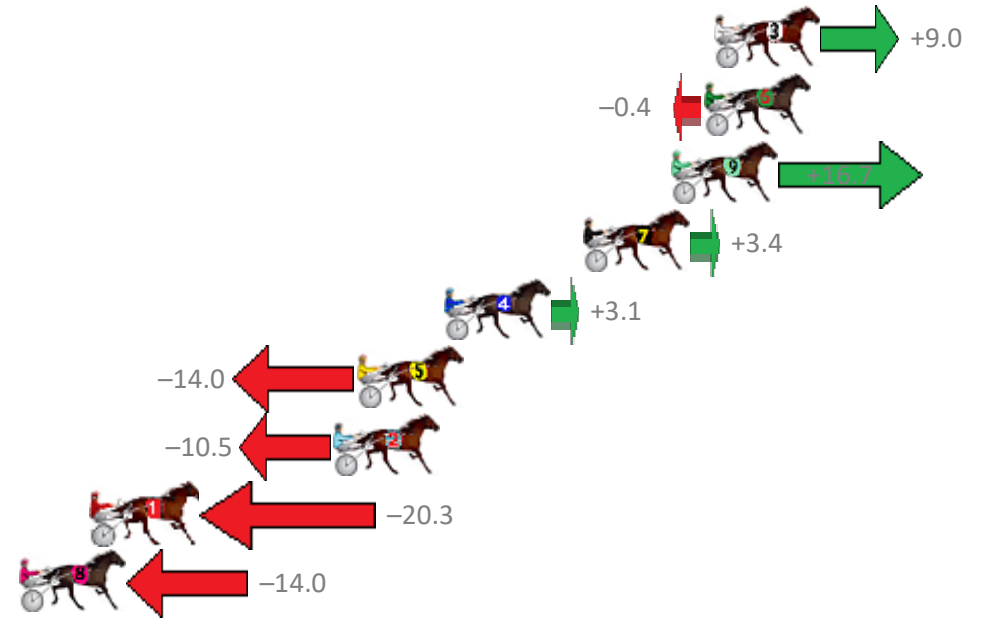

Redcliffe Race 5 Distance 1780m

Thursday, 25 April 2019

Gross Time: 2:12.10 MileRate: 1:59.50 LeadTime: 11.50s First Qtr: 29.50s Second Qtr: 31.40s Third Qtr: 29.60s Fourth Qtr: 30.10s

No Horse	Plc	Margin	Time	800Time (W)	400 Time (W)
3 IMPRESSIVE DIAMOND	1	0.0m	2:12.10	59.03s (1)	30.10s (1)
6 MY ULTIMATE ROMEO	2	0.4m	2:12.13	59.73s (1)	30.08s (0)
9 BETTOR BECAUSE	3	1.7m	2:12.23	58.45s (1)	29.34s (3)
7 ALOT OF COST	4	5.2m	2:12.49	59.45s (0)	29.32s (0)
4 GIVE ME A GO	5	10.7m	2:12.91	59.47s (1)	30.35s (3)
5 SCHEU CREEK	6	14.2m	2:13.17	60.74s (0)	30.57s (0)
2 VIC HUNTER	7	15.1m	2:13.24	60.48s (1)	30.60s (2)
1 AT RANDOM	8	24.7m	2:13.96	61.21s (0)	31.07s (1)
8 MOLLY MONTANA	9	27.6m	2:14.18	60.74s (0)	31.14s (2)

Finish Position and metres gained from 800m

Sectionals
Powered by

PJ Harness Analyser
Master harness racing with the power of sectionals
Owners, Trainers and Punters - Check out what's new at www.pjdata.com.au

The Racing Queensland Board (trading as Racing Queensland) and provider are not responsible for the completeness or accuracy of any of the information contained herein, and makes no representations about its suitability for any purpose.