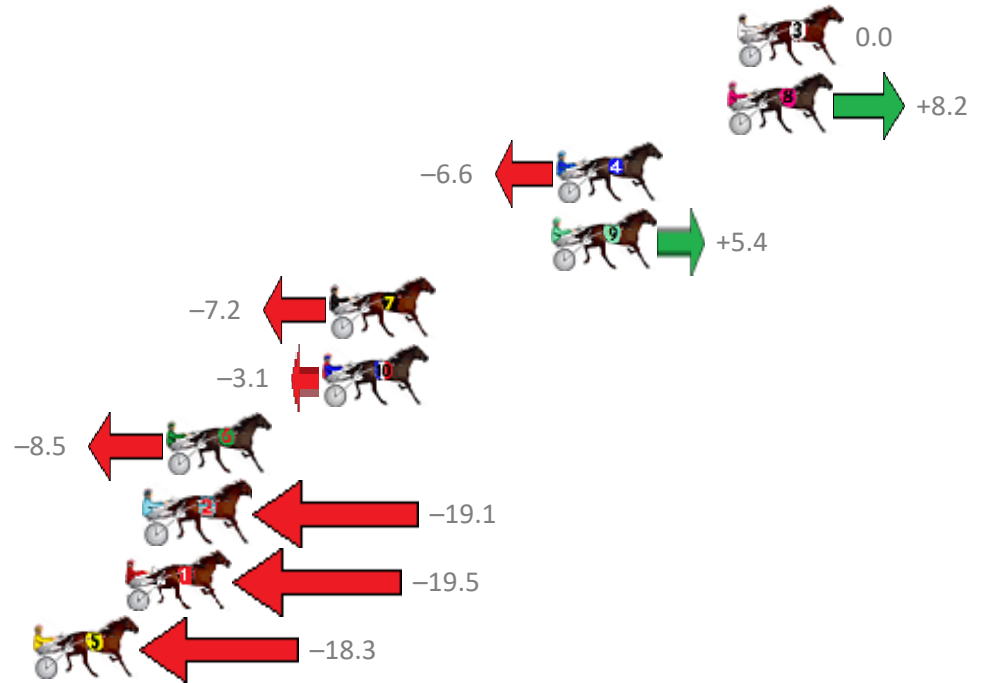

Redcliffe Race 7 Distance 2040m

Thursday, 25 April 2019

Gross Time: 2:33.70 MileRate: 2:01.30 LeadTime: 31.20s First Qtr: 31.80s Second Qtr: 31.30s Third Qtr: 29.40s Fourth Qtr: 30.00s

No Horse	Plc	Margin	Time	800Time (W)	400 Time (W)
3 BARA CHARLOTTE	1	0.0m	2:33.70	59.40s (1)	30.00s (1)
8 WAVEDANCER	2	0.4m	2:33.73	58.79s (1)	29.95s (2)
4 INCITER	3	7.2m	2:34.24	59.89s (0)	30.50s (0)
9 MONTEREY JACK	4	7.4m	2:34.25	59.00s (1)	29.82s (1)
7 PRETTYCOMPACT	5	16.2m	2:34.91	59.93s (0)	30.42s (0)
10 AROONA	6	16.5m	2:34.94	59.63s (0)	30.05s (0)
6 KIWI SOLDIER	7	22.7m	2:35.40	60.03s (2)	31.25s (2)
2 SHADOW SON	8	23.5m	2:35.46	60.82s (1)	31.40s (1)
1 MISS ROB ROY	9	24.3m	2:35.52	60.85s (0)	31.39s (0)
5 LEORYAN	10	35.7m	2:36.38	60.76s (1)	31.85s (2)

Finish Position and metres gained from 800m

Sectionals
Powered by

PJ Harness Analyser
Master harness racing with the power of sectionals
Owners, Trainers and Punters - Check out what's new at www.pjdata.com.au

The Racing Queensland Board (trading as Racing Queensland) and provider are not responsible for the completeness or accuracy of any of the information contained herein, and makes no representations about its suitability for any purpose.