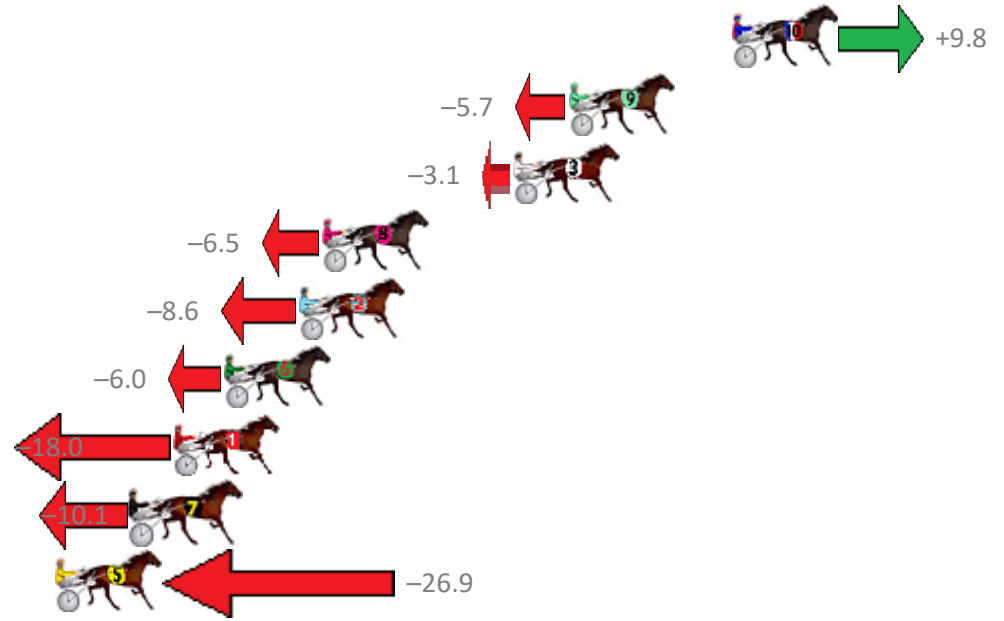

Redcliffe Race 2 Distance 2040m

Thursday, 25 April 2019

Gross Time: 2:30.30 MileRate: 1:58.60 LeadTime: 30.70s First Qtr: 29.50s Second Qtr: 30.90s Third Qtr: 28.60s Fourth Qtr: 30.60s

No Horse	Plc	Margin	Time	800Time (W)	400 Time (W)
10 ON THAT DAY	1	0.0m	2:30.30	58.47s (2)	30.55s (1)
9 JUST TOMMY	2	6.5m	2:30.80	59.62s (1)	31.10s (0)
3 IM TOOT	3	8.7m	2:30.97	59.43s (1)	30.56s (1)
8 SLIPPERY JADE	4	16.3m	2:31.55	59.68s (1)	30.81s (1)
2 MYANGA SPORTSGIRL	5	17.2m	2:31.62	59.84s (0)	30.43s (1)
6 IFOUNDTHEBEACH	6	20.2m	2:31.85	59.64s (2)	31.17s (2)
1 GHOST GUM	7	22.2m	2:32.00	60.53s (0)	31.04s (0)
7 PHOTOZEN	8	23.9m	2:32.13	59.95s (0)	30.53s (1)
5 DYNAMIC DEEJAY	9	26.9m	2:32.36	61.19s (0)	31.74s (0)

Finish Position and metres gained from 800m

Sectionals
Powered by

PJ Harness Analyser
Master harness racing with the power of sectionals
Owners, Trainers and Punters - Check out what's new at www.pjdata.com.au

The Racing Queensland Board (trading as Racing Queensland) and provider are not responsible for the completeness or accuracy of any of the information contained herein, and makes no representations about its suitability for any purpose.