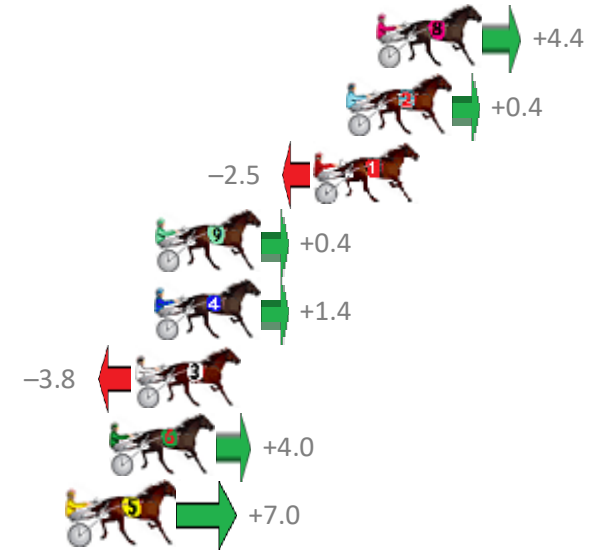

Finish Position and metres gained from 800m

Sectionals
Powered by

PJ Harness Analyser
Master harness racing with the power of sectionals
Owners, Trainers and Punters - Check out what's new at www.pjdata.com.au