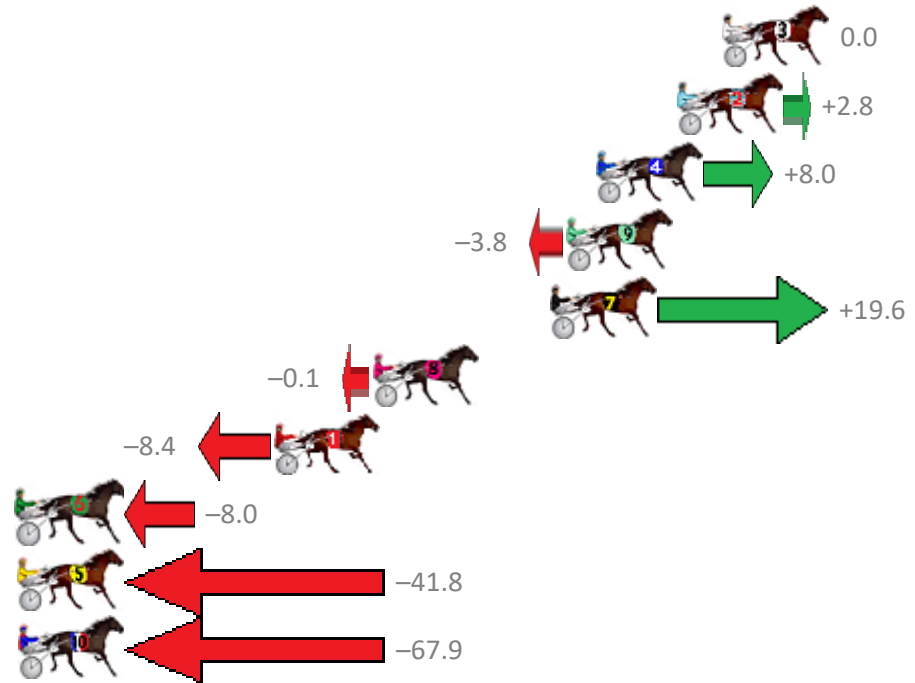

Redcliffe Race 9 Distance 1780m

Wednesday, 17 April 2019

Gross Time: 2:13.10 MileRate: 2:00.30 LeadTime: 11.70s First Qtr: 29.90s Second Qtr: 30.80s Third Qtr: 29.70s Fourth Qtr: 31.00s

No Horse	Plc	Margin	Time	800Time (W)	400 Time (W)
3 WHATA STRIDE	1	0.0m	2:13.10	60.70s (0)	31.00s (0)
2 QUALITY TIME	2	1.8m	2:13.24	60.49s (0)	30.78s (0)
4 NIFTY STUDLEIGH	3	5.0m	2:13.49	60.09s (1)	30.53s (2)
9 ZARAS BEAUTY	4	6.2m	2:13.58	60.99s (1)	31.42s (1)
7 SHESFEELINPRECIOUS	5	6.8m	2:13.63	59.21s (1)	29.78s (0)
8 BRONSKI BABY	6	13.9m	2:14.18	60.71s (0)	31.02s (1)
1 ZARA ZARA REIGN	7	17.8m	2:14.48	61.34s (0)	31.60s (0)
6 ALL MADNESS	8	30.0m	2:15.43	61.31s (1)	31.36s (1)
5 FEELING FABULOUS	9	59.6m	2:17.72	63.87s (1)	33.73s (2)
10 IM SANDY BAY	10	76.1m	2:19.00	65.85s (1)	35.25s (1)

Finish Position and metres gained from 800m

Sectionals
Powered by

PJ Harness Analyser
Master harness racing with the power of sectionals
Owners, Trainers and Punters - Check out what's new at www.pjdata.com.au

The Racing Queensland Board (trading as Racing Queensland) and provider are not responsible for the completeness or accuracy of any of the information contained herein, and makes no representations about its suitability for any purpose.