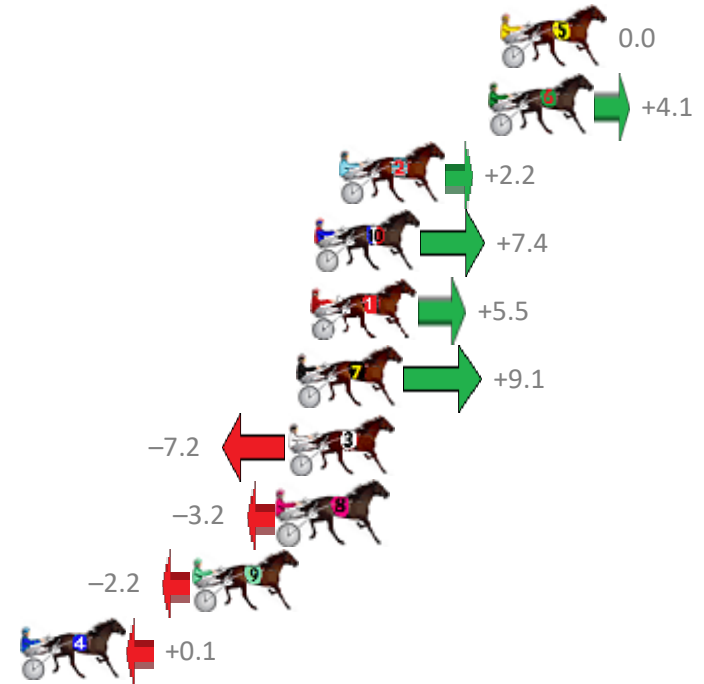

Redcliffe Race 3 Distance 1780m

Wednesday, 17 April 2019

Gross Time: 2:12.00 MileRate: 1:59.40 LeadTime: 11.50s First Qtr: 29.20s Second Qtr: 31.60s Third Qtr: 29.80s Fourth Qtr: 29.90s

No Horse	Plc	Margin	Time	800Time (W)	400 Time (W)
5 FLASHING GOOD TIME	1	0.0m	2:12.00	59.70s (0)	29.90s (0)
6 HAVANA MOON	2	0.5m	2:12.04	59.39s (0)	29.59s (0)
2 WEASEL	3	6.4m	2:12.48	59.54s (0)	29.69s (0)
10 SPLASH OF GOLD	4	7.4m	2:12.55	59.15s (1)	30.17s (2)
1 FUI FUI	5	7.5m	2:12.56	59.29s (0)	29.41s (0)
7 HAMMERHOFF	6	8.1m	2:12.61	59.02s (0)	29.44s (2)
3 MACS CHOICE	7	8.4m	2:12.63	60.24s (1)	30.32s (1)
8 MY WINGMAN	8	8.8m	2:12.66	59.94s (1)	30.03s (1)
9 MORROCH BAY	9	12.2m	2:12.91	59.86s (1)	29.97s (1)
4 CROCODILE PRINCESS	10	19.1m	2:13.43	59.69s (1)	30.64s (2)

Finish Position and metres gained from 800m

Sectionals
Powered by

PJ Harness Analyser
Master harness racing with the power of sectionals
Owners, Trainers and Punters - Check out what's new at www.pjdata.com.au

The Racing Queensland Board (trading as Racing Queensland) and provider are not responsible for the completeness or accuracy of any of the information contained herein, and makes no representations about its suitability for any purpose.