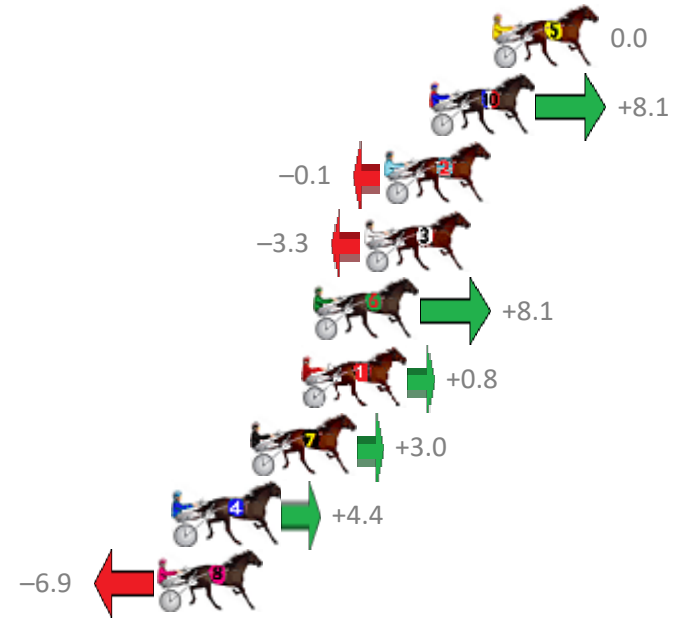

Redcliffe Race 2 Distance 1780m

Wednesday, 17 April 2019

Gross Time: 2:10.00 MileRate: 1:57.50 LeadTime: 11.40s First Qtr: 27.70s Second Qtr: 31.50s Third Qtr: 29.70s Fourth Qtr: 29.70s

No Horse	Plc	Margin	Time	800Time (W)	400 Time (W)
5 UNASSUMING CHAMP	1	0.0m	2:10.00	59.40s (0)	29.70s (0)
10 NOVENA ROSE	2	2.5m	2:10.19	58.80s (1)	29.08s (2)
2 LIVING GRAND	3	4.3m	2:10.32	59.41s (0)	29.62s (0)
3 BURNING AMBITION	4	5.1m	2:10.38	59.65s (1)	29.92s (1)
6 SOLDIER OF FORTUNE	5	7.1m	2:10.53	58.80s (1)	29.11s (1)
1 VELOCE BELLA	6	7.6m	2:10.56	59.34s (0)	29.52s (0)
7 KAA NAPALI	7	9.6m	2:10.71	59.18s (0)	29.33s (0)
4 BONNIE JUJON	8	12.6m	2:10.94	59.07s (0)	29.20s (0)
8 LURAH	9	13.3m	2:10.99	59.91s (1)	30.18s (1)

Finish Position and metres gained from 800m

Sectionals
Powered by

PJ Harness Analyser
Master harness racing with the power of sectionals
Owners, Trainers and Punters - Check out what's new at www.pjdata.com.au

The Racing Queensland Board (trading as Racing Queensland) and provider are not responsible for the completeness or accuracy of any of the information contained herein, and makes no representations about its suitability for any purpose.