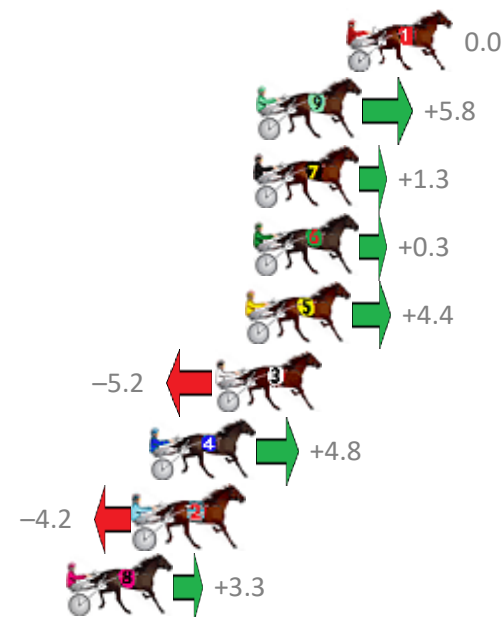

Redcliffe Race 5 Distance 2040m

Wednesday, 17 April 2019

Gross Time: 2:33.90 MileRate: 2:01.40 LeadTime: 31.60s First Qtr: 32.40s Second Qtr: 31.60s Third Qtr: 28.60s Fourth Qtr: 29.70s

No Horse	Plc	Margin	Time	800Time (W)	400 Time (W)
1 JUST TOMMY	1	0.0m	2:33.90	58.30s (0)	29.70s (0)
9 SPONDOOLEY	2	3.6m	2:34.17	57.88s (0)	29.18s (0)
7 PHOTOZEN	3	3.7m	2:34.17	58.21s (0)	29.53s (0)
6 ON THAT DAY	4	3.7m	2:34.17	58.28s (2)	29.78s (2)
5 SWAFFHAM WATER	5	4.0m	2:34.20	57.98s (1)	29.33s (2)
3 INCITER	6	5.2m	2:34.29	58.68s (1)	30.01s (1)
4 BUKTHSYSTEM	7	7.8m	2:34.48	57.95s (1)	29.49s (1)
2 ROWDYS ACE	8	8.4m	2:34.52	58.61s (1)	29.88s (1)
8 NIKALONG HENRY	9	11.1m	2:34.72	58.06s (0)	29.29s (1)

Finish Position and metres gained from 800m

Sectionals
Powered by

PJ Harness Analyser
Master harness racing with the power of sectionals
Owners, Trainers and Punters - Check out what's new at www.pjdata.com.au

The Racing Queensland Board (trading as Racing Queensland) and provider are not responsible for the completeness or accuracy of any of the information contained herein, and makes no representations about its suitability for any purpose.