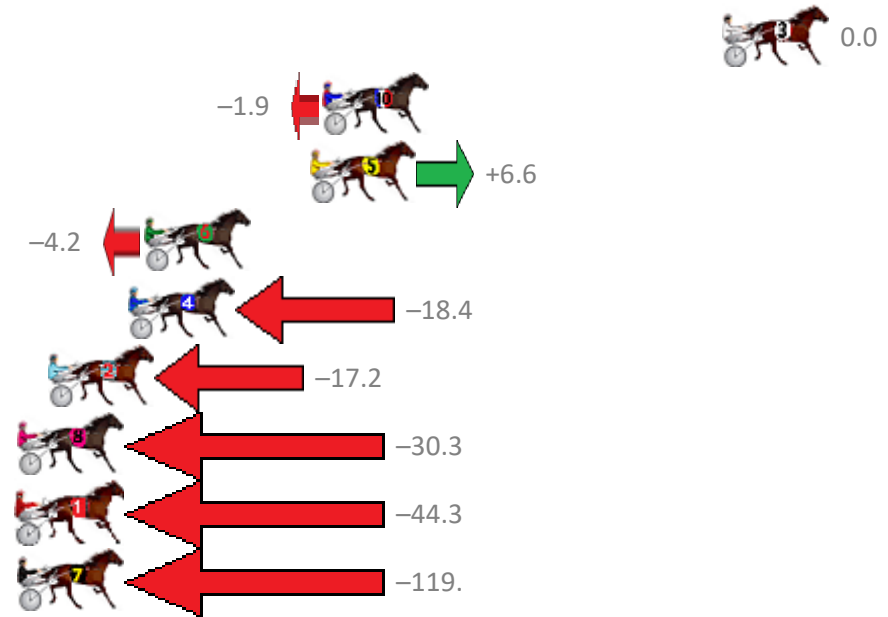

Redcliffe Race 8 Distance 1780m

Wednesday, 17 April 2019

Gross Time: 2:15.70 MileRate: 2:02.70 LeadTime: 12.10s First Qtr: 31.70s Second Qtr: 32.40s Third Qtr: 30.20s Fourth Qtr: 29.30s

No Horse	Plc	Margin	Time	800Time (W)	400 Time (W)
3 MONTEREY JACK	1	0.0m	2:15.70	59.50s (0)	29.30s (0)
10 ITS YOU NOT ME	2	15.9m	2:16.86	59.64s (1)	29.91s (2)
5 TORQUE TO THE MAX	3	16.4m	2:16.90	59.01s (1)	30.37s (2)
6 AROONA	4	23.0m	2:17.38	59.81s (1)	30.03s (3)
4 SHADOW SON	5	23.6m	2:17.43	60.87s (1)	30.85s (1)
2 ARCHIECANO	6	26.8m	2:17.66	60.78s (1)	30.66s (1)
8 CHEYENNE AUTUMN	7	39.1m	2:18.56	61.75s (0)	31.42s (0)
1 LIGHTHORSE	8	57.9m	2:19.94	62.79s (0)	32.57s (1)
7 DATSGOOD	9	124.1m	2:24.79	68.40s (0)	37.98s (0)

Finish Position and metres gained from 800m

Sectionals
Powered by

PJ Harness Analyser
Master harness racing with the power of sectionals
Owners, Trainers and Punters - Check out what's new at www.pjdata.com.au

The Racing Queensland Board (trading as Racing Queensland) and provider are not responsible for the completeness or accuracy of any of the information contained herein, and makes no representations about its suitability for any purpose.