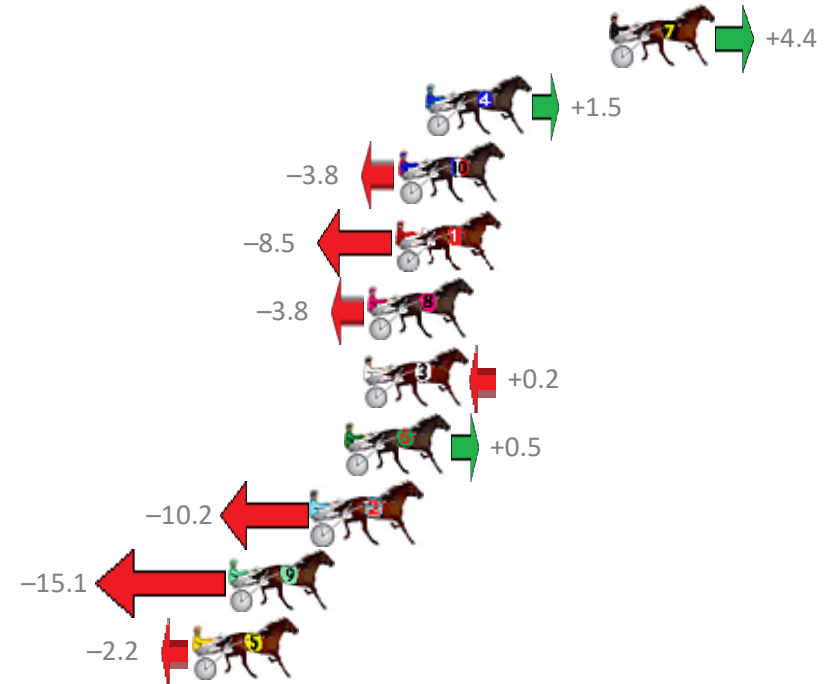

Finish Position and metres gained from 800m

Sectionals
Powered by

PJ Harness Analyser
Master harness racing with the power of sectionals
Owners, Trainers and Punters - Check out what's new at www.pjdata.com.au