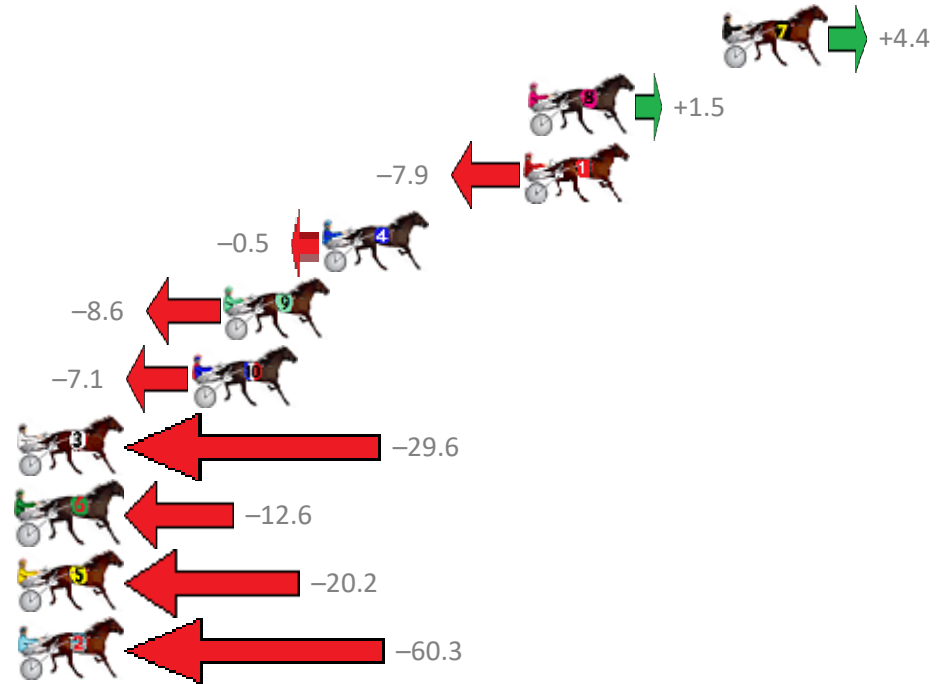

Redcliffe Race 4 Distance 1780m

Wednesday, 17 April 2019

Gross Time: 2:09.20 MileRate: 1:56.80 LeadTime: 11.40s First Qtr: 29.40s Second Qtr: 30.80s Third Qtr: 28.60s Fourth Qtr: 29.00s

No Horse	Plc	Margin	Time	800Time (W)	400 Time (W)
7 EARL JUJON	1	0.0m	2:09.20	57.28s (0)	28.68s (0)
8 RIVERLEIGH WILLIAM	2	7.7m	2:09.76	57.49s (0)	28.86s (1)
1 THE HARLEM HAMMER	3	7.9m	2:09.77	58.17s (0)	29.57s (0)
4 GOODTIME STRIDE	4	15.9m	2:10.35	57.64s (1)	28.63s (2)
9 SONNY ORLANDO	5	19.8m	2:10.64	58.22s (1)	29.33s (2)
10 SURFACE TO AIR	6	21.1m	2:10.73	58.11s (0)	29.25s (0)
3 THERESACHANCE	7	31.2m	2:11.46	59.73s (1)	30.99s (1)
6 ZALTA	8	32.4m	2:11.55	58.51s (1)	29.45s (2)
5 ANNAS BEST	9	38.8m	2:12.01	59.05s (0)	30.12s (0)
2 HEAVENS HURRICANE	10	66.9m	2:14.05	61.94s (1)	32.34s (1)

Finish Position and metres gained from 800m

Sectionals
Powered by

PJ Harness Analyser
Master harness racing with the power of sectionals
Owners, Trainers and Punters - Check out what's new at www.pjdata.com.au

The Racing Queensland Board (trading as Racing Queensland) and provider are not responsible for the completeness or accuracy of any of the information contained herein, and makes no representations about its suitability for any purpose.