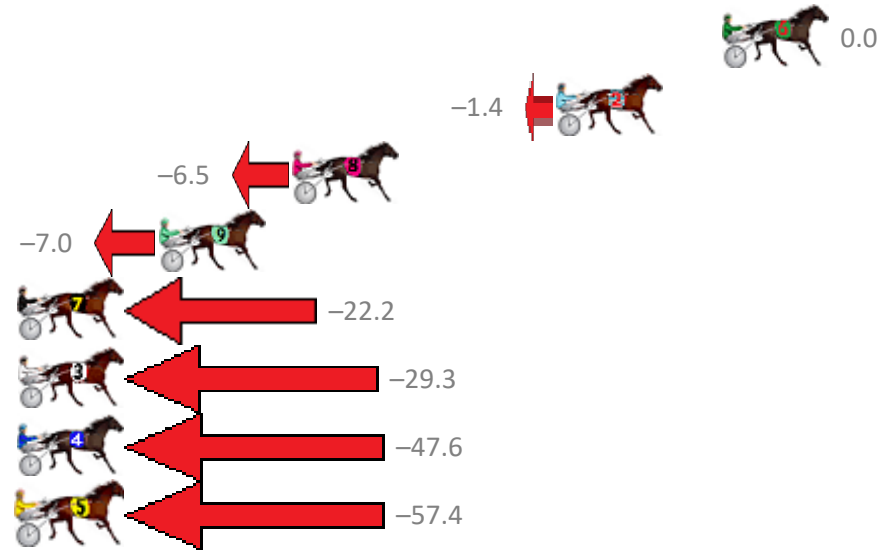

Redcliffe Race 7 Distance 1780m

Wednesday, 17 April 2019

Gross Time: 2:12.40 MileRate: 1:59.70 LeadTime: 11.30s First Qtr: 31.40s Second Qtr: 30.80s Third Qtr: 28.80s Fourth Qtr: 30.10s

No Horse	Plc	Margin	Time	800Time (W)	400 Time (W)
6 TAXI METER	1	0.0m	2:12.40	58.90s (0)	30.10s (0)
2 WILD ABOUT TOWN	2	6.6m	2:12.90	59.00s (0)	29.99s (0)
8 MADAMOISELLE JUJON	3	17.1m	2:13.69	59.38s (1)	30.27s (2)
9 PRIVATE JUJON	4	22.4m	2:14.09	59.42s (1)	30.33s (2)
7 PEGGY STARDUST	5	33.2m	2:14.90	60.53s (0)	31.39s (0)
3 STYLISH FEELING	6	35.1m	2:15.04	61.06s (1)	31.52s (1)
4 THANKHEAVNFORGIRLS	7	49.0m	2:16.09	62.40s (1)	32.93s (1)
5 MINION GIRL	8	73.4m	2:17.92	63.13s (0)	34.07s (0)

Finish Position and metres gained from 800m

Sectionals
Powered by

PJ Harness Analyser
Master harness racing with the power of sectionals
Owners, Trainers and Punters - Check out what's new at www.pjdata.com.au

The Racing Queensland Board (trading as Racing Queensland) and provider are not responsible for the completeness or accuracy of any of the information contained herein, and makes no representations about its suitability for any purpose.