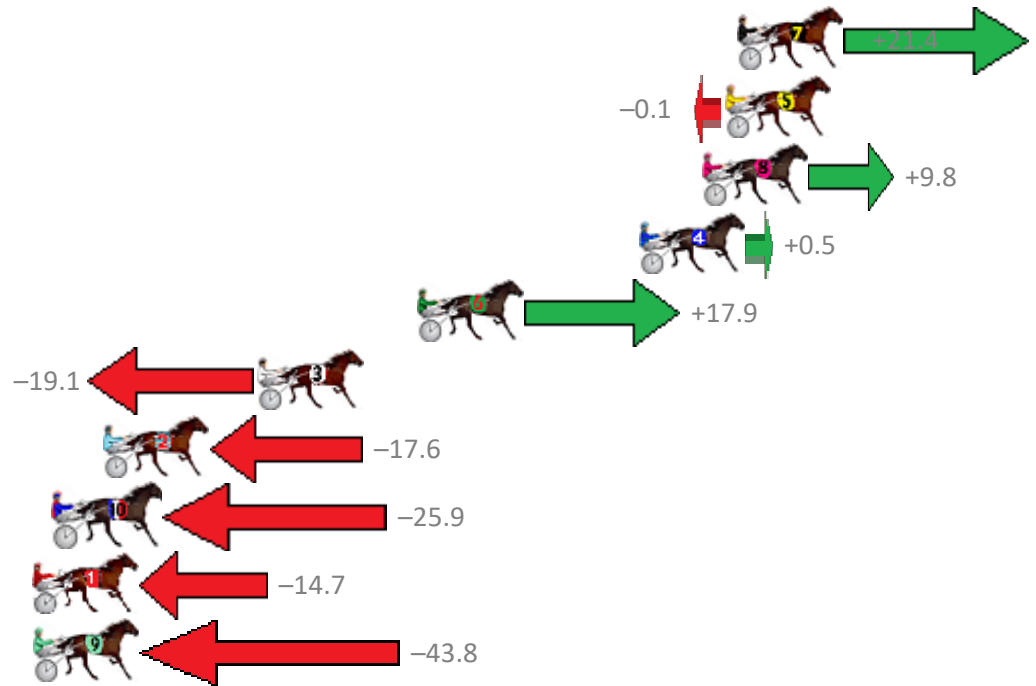

Redcliffe Race 6 Distance 1780m

Wednesday, 17 April 2019

Gross Time: 2:11.00 MileRate: 1:58.40 LeadTime: 11.50s First Qtr: 28.40s Second Qtr: 29.70s Third Qtr: 30.30s Fourth Qtr: 31.10s

No Horse	Plc	Margin	Time	800Time (W)	400 Time (W)
7 MICKEE CULLEN	1	0.0m	2:11.00	59.76s (1)	30.54s (3)
5 TEARAWAY DIAMOND	2	0.5m	2:11.04	61.41s (1)	31.14s (1)
8 GUTS	3	1.4m	2:11.11	60.65s (1)	30.52s (1)
4 DOOLITTLE DANDY	4	3.9m	2:11.30	61.36s (1)	31.05s (1)
6 CHANGE THE NATION	5	12.7m	2:11.99	60.03s (0)	31.06s (2)
3 KOTARE KASAI	6	19.1m	2:12.49	62.87s (0)	32.49s (0)
2 KEARNEY LANE	7	25.2m	2:12.96	62.75s (0)	32.59s (0)
10 HERITAGE BEACH	8	27.1m	2:13.11	63.39s (2)	32.93s (2)
1 GIVE ME FIFTY	9	29.7m	2:13.31	62.53s (0)	32.20s (1)
9 STUUNDER	10	60.6m	2:15.71	64.76s (1)	35.00s (0)

Finish Position and metres gained from 800m

Sectionals
Powered by

PJ Harness Analyser
Master harness racing with the power of sectionals
Owners, Trainers and Punters - Check out what's new at www.pjdata.com.au

The Racing Queensland Board (trading as Racing Queensland) and provider are not responsible for the completeness or accuracy of any of the information contained herein, and makes no representations about its suitability for any purpose.