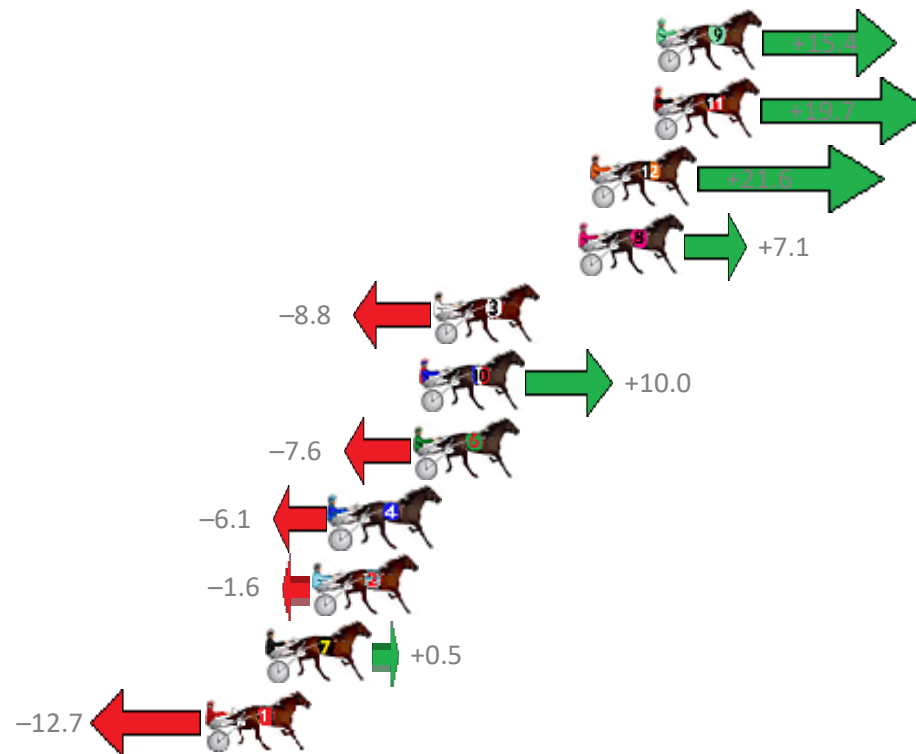

Albion Park Race 8 Distance 1660m

Friday, 22 February 2019

Gross Time: 2:00.00 MileRate: 1:56.40 LeadTime: 3.30s First Qtr: 27.80s Second Qtr: 29.30s Third Qtr: 29.20s Fourth Qtr: 30.40s

NoHorse	Plc	Margin	Time	800Time (W)	400 Time (W)
9 TRILIGHT BRIGADE	1	0.0m	2:00.00	58.45s (2)	29.90s (2)
11 HARD TO HEAR	2	0.1m	2:00.01	58.13s (2)	29.71s (3)
12 ROCKNROLL EMMA	3	2.6m	2:00.20	57.99s (2)	29.72s (4)
8 IM FREE FALLING	4	3.1m	2:00.24	59.07s (0)	29.69s (1)
3 SPEEDIE MCARDLE	5	8.8m	2:00.67	60.26s (0)	31.07s (0)
10 MAGOOGAN	6	9.4m	2:00.71	58.85s (1)	30.00s (2)
6 MACHIN OUT	7	9.6m	2:00.73	60.17s (1)	30.87s (1)
4 EARL JUJON	8	12.9m	2:00.98	60.05s (1)	30.79s (1)
2 THE GUN ROCKSTAR	9	13.6m	2:01.03	59.72s (1)	30.16s (1)
7 ROCKNROLL AMBER	10	15.5m	2:01.18	59.56s (0)	30.29s (0)
1 SICILIAN SLUMBER	11	17.9m	2:01.36	60.55s (0)	31.21s (0)

Finish Position and metres gained from 800m

Sectionals
Powered by

PJ Harness Analyser
Master harness racing with the power of sectionals
Owners, Trainers and Punters - Check out what's new at www.pjdata.com.au

The Racing Queensland Board (trading as Racing Queensland) and provider are not responsible for the completeness or accuracy of any of the information contained herein, and makes no representations about its suitability for any purpose.