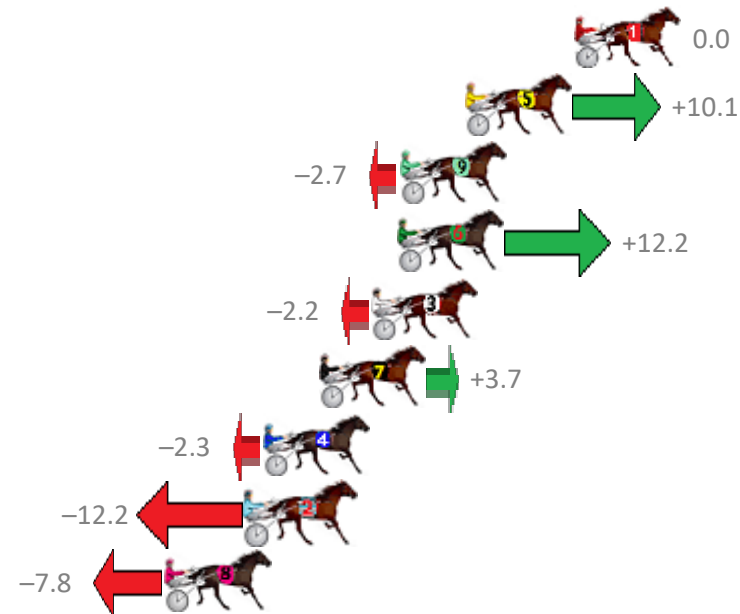

Albion Park Race 5 Distance 1660m

Friday, 22 February 2019

Gross Time: 2:01.30 MileRate: 1:57.60 LeadTime: 3.40s First Qtr: 28.60s Second Qtr: 31.20s Third Qtr: 29.60s Fourth Qtr: 28.50s

NoHorse	Plc	Margin	Time	800Time (W)	400 Time (W)
1 TUESDAYS FELLA	1	0.0m	2:01.30	58.10s (0)	28.50s (0)
5 INVITE ONLY	2	4.3m	2:01.61	57.37s (1)	28.07s (2)
9 SMILING ARMADA	3	6.9m	2:01.79	58.30s (0)	28.66s (0)
6 WHERE'S THE SPIRIT	4	7.0m	2:01.80	57.21s (1)	27.93s (2)
3 ARK PATROL	5	8.0m	2:01.87	58.26s (1)	28.64s (1)
7 REGAL NIGHTSHADE	6	10.1m	2:02.02	57.83s (0)	28.17s (1)
4 HEAVENS HURRICANE	7	12.3m	2:02.18	58.27s (1)	28.65s (1)
2 KEY LARGO	8	13.0m	2:02.23	58.99s (1)	29.34s (1)
8 DOLLY MACH LOMBO	9	16.2m	2:02.45	58.67s (0)	28.97s (0)

Finish Position and metres gained from 800m

Sectionals
Powered by

PJ Harness Analyser
Master harness racing with the power of sectionals
Owners, Trainers and Punters - Check out what's new at www.pjdata.com.au

The Racing Queensland Board (trading as Racing Queensland) and provider are not responsible for the completeness or accuracy of any of the information contained herein, and makes no representations about its suitability for any purpose.