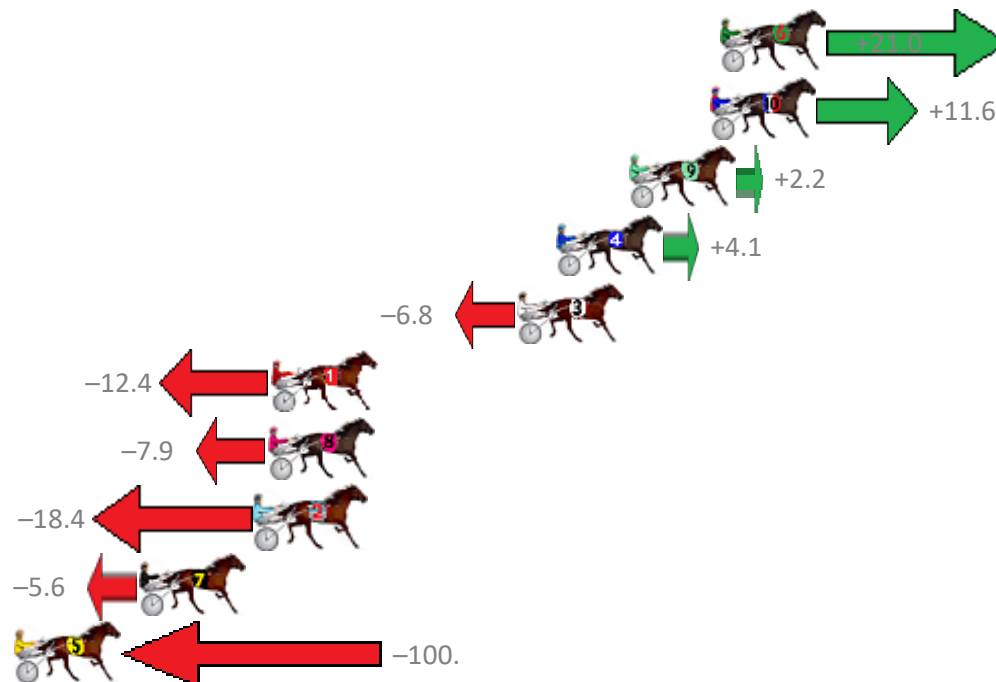

Albion Park Race 6 Distance 2138m

Friday, 22 February 2019

Gross Time: 2:39.10 MileRate: 1:59.80 LeadTime: 38.40s First Qtr: 31.80s Second Qtr: 30.20s Third Qtr: 28.80s Fourth Qtr: 29.90s

NoHorse	Plc	Margin	Time	800Time (W)	400 Time (W)
6 BRIAN WHO	1	0.0m	2:39.10	57.16s (1)	29.00s (2)
10 HIPSTAR	2	0.4m	2:39.13	57.85s (2)	29.77s (2)
9 TORQUE WITH ESTEEM	3	3.6m	2:39.37	58.54s (1)	29.84s (1)
4 THE RAGNBONE MAN	4	6.5m	2:39.59	58.40s (1)	29.74s (1)
3 ARK ME	5	8.0m	2:39.70	59.20s (1)	30.48s (1)
1 HEADWIN	6	17.8m	2:40.43	59.61s (0)	30.80s (0)
8 PRESLEYBEGOOD	7	17.9m	2:40.44	59.28s (0)	30.45s (0)
2 MONTANA NIGHTS	8	18.4m	2:40.48	60.05s (0)	31.28s (0)
7 MISS MONEYBAGS	9	23.0m	2:40.82	59.11s (2)	31.04s (2)
5 STUDLEIGH WILL	10	115.2m	2:47.71	66.07s (0)	36.70s (1)

Finish Position and metres gained from 800m

Sectionals
Powered by

PJ Harness Analyser
Master harness racing with the power of sectionals
Owners, Trainers and Punters - Check out what's new at www.pjdata.com.au

The Racing Queensland Board (trading as Racing Queensland) and provider are not responsible for the completeness or accuracy of any of the information contained herein, and makes no representations about its suitability for any purpose.