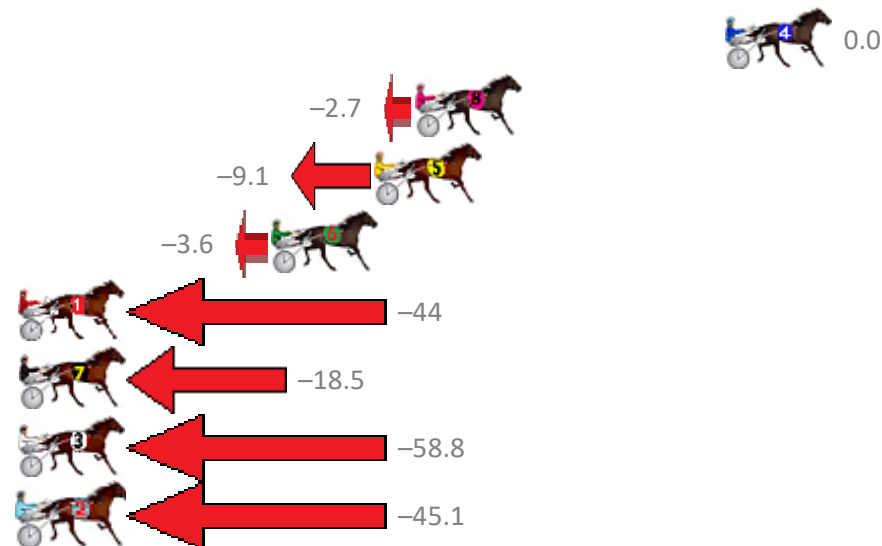

Albion Park Race 2 Distance 2138m

Friday, 22 February 2019

Gross Time: 2:44.80 MileRate: 2:02.90 LeadTime: 42.30s First Qtr: 30.90s Second Qtr: 31.40s Third Qtr: 30.00s Fourth Qtr: 30.20s

NoHorse	Plc	Margin	Time	800Time (W)	400 Time (W)
4 JEDDY R YA READY	1	0.0m	2:44.80	60.20s (0)	30.20s (0)
8 REDRIVERDEBBA	2	12.3m	2:45.73	60.40s (1)	30.33s (1)
5 EL SWAVO	3	13.9m	2:45.85	60.88s (1)	30.86s (1)
6 SCORCHED	4	18.0m	2:46.16	60.47s (1)	30.40s (1)
1 SCHIPPERS	5	47.8m	2:48.41	63.45s (0)	32.90s (0)
7 HELLBOUND	6	53.5m	2:48.84	61.59s (0)	31.93s (0)
3 SODESKA	7	68.2m	2:49.95	64.62s (0)	34.13s (0)
2 MAJESTIC SIMON	8	145.1m	2:55.76	63.59s (0)	31.34s (0)

Finish Position and metres gained from 800m

Sectionals
Powered by

PJ Harness Analyser
Master harness racing with the power of sectionals
Owners, Trainers and Punters - Check out what's new at www.pjdata.com.au

The Racing Queensland Board (trading as Racing Queensland) and provider are not responsible for the completeness or accuracy of any of the information contained herein, and makes no representations about its suitability for any purpose.