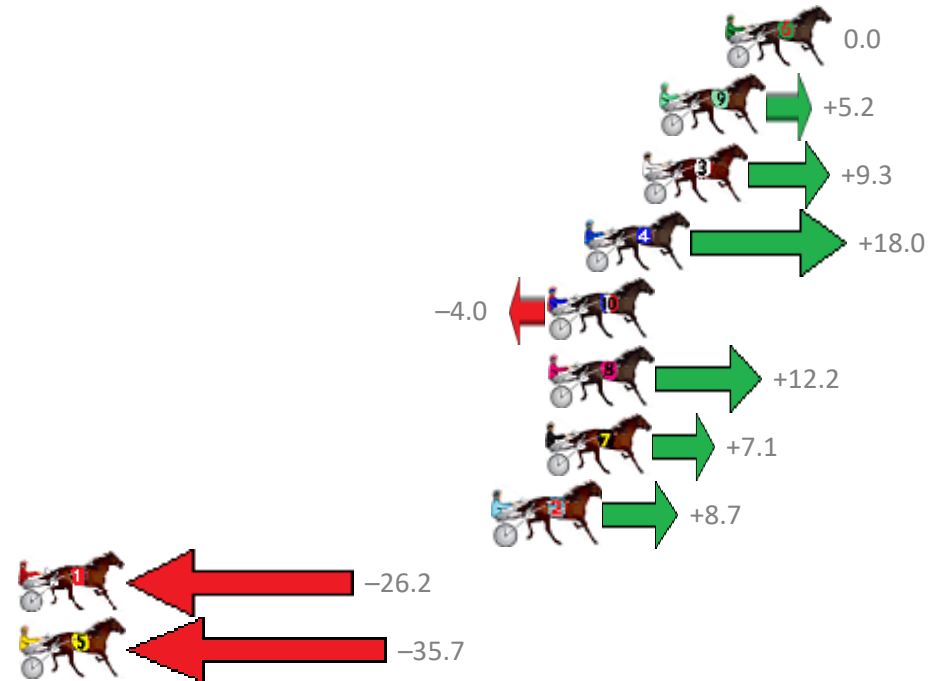

Albion Park Race 7 Distance 2138m

Friday, 22 February 2019

Gross Time: 2:35.40 MileRate: 1:57.00 LeadTime: 37.00s First Qtr: 28.80s Second Qtr: 29.90s Third Qtr: 29.00s Fourth Qtr: 30.70s

No	Horse	Plc	Margin	Time	800Time (W)	400 Time (W)
6	COMPLY OR DIE	1	0.0m	2:35.40	59.70s (0)	30.70s (0)
9	ZAC MAC	2	2.6m	2:35.60	59.31s (1)	30.38s (0)
3	ALWAYS MY MATE	3	3.3m	2:35.65	59.01s (1)	30.16s (1)
4	RORY MACH	4	5.6m	2:35.83	58.36s (2)	30.56s (2)
10	DIVAS DELIGHT	5	7.0m	2:35.94	60.00s (1)	30.98s (1)
8	OUR MELS DREAM	6	7.0m	2:35.94	58.79s (2)	31.04s (2)
7	FRANCO TARIQ	7	7.1m	2:35.94	59.17s (0)	29.74s (2)
2	CASINO TOMMY	8	9.1m	2:36.10	59.05s (1)	30.06s (1)
1	WATTLEBANK FLYER	9	35.8m	2:38.15	61.66s (0)	31.88s (0)
5	RAESAWINNER	10	40.5m	2:38.51	62.36s (0)	32.64s (0)

Finish Position and metres gained from 800m

Sectionals
Powered by

PJ Harness Analyser
Master harness racing with the power of sectionals
Owners, Trainers and Punters - Check out what's new at www.pjdata.com.au

The Racing Queensland Board (trading as Racing Queensland) and provider are not responsible for the completeness or accuracy of any of the information contained herein, and makes no representations about its suitability for any purpose.