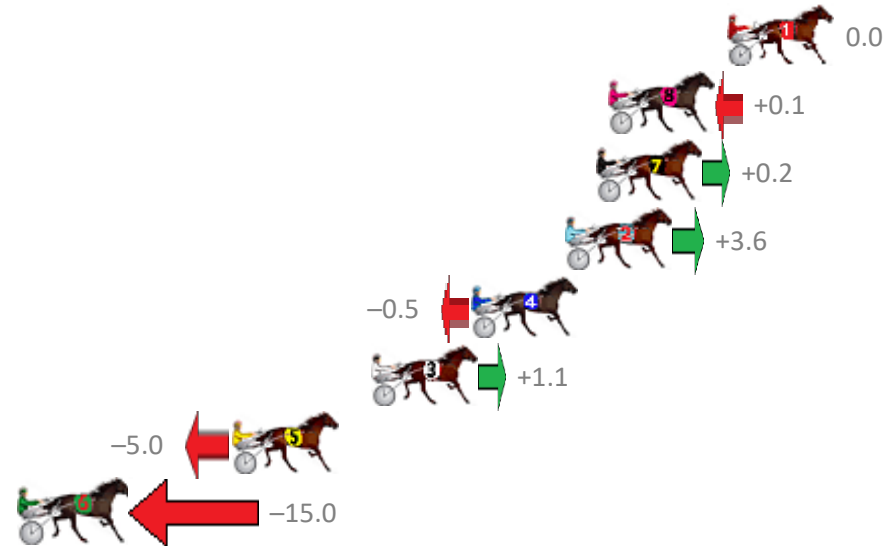

Albion Park Race 1 Distance 1660m

Friday, 22 February 2019

Gross Time: 2:00.70 MileRate: 1:57.00 LeadTime: 3.40s First Qtr: 29.80s Second Qtr: 31.50s Third Qtr: 28.20s Fourth Qtr: 27.80s

NoHorse	Plc	Margin	Time	800Time (W)	400 Time (W)
1 LEFT A TERROR	1	0.0m	2:00.70	56.00s (0)	27.80s (0)
8 MATRON JUJON	2	4.7m	2:01.03	55.99s (0)	27.74s (0)
7 REGAL ROCK	3	5.2m	2:01.06	55.99s (1)	27.88s (1)
2 GINA MACH	4	6.4m	2:01.14	55.75s (0)	27.54s (0)
4 KEARNEY LANE	5	10.1m	2:01.40	56.03s (1)	27.92s (1)
3 FUTURE FUN	6	14.1m	2:01.68	55.92s (0)	27.71s (0)
5 FALCON VISTA	7	19.6m	2:02.06	56.35s (1)	28.19s (1)
6 WRITEABOUTCHELSEA	8	85.0m	2:06.61	57.05s (0)	28.15s (0)

Finish Position and metres gained from 800m

Sectionals
Powered by

PJ Harness Analyser
Master harness racing with the power of sectionals
Owners, Trainers and Punters - Check out what's new at www.pjdata.com.au

The Racing Queensland Board (trading as Racing Queensland) and provider are not responsible for the completeness or accuracy of any of the information contained herein, and makes no representations about its suitability for any purpose.