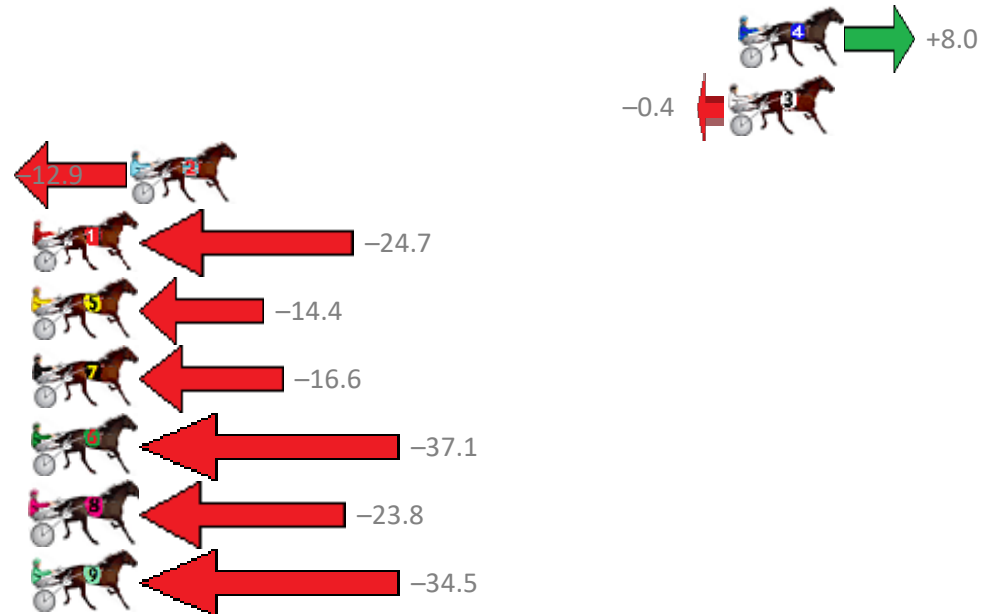

Albion Park Race 4 Distance 2138m

Friday, 22 February 2019

Gross Time: 2:43.60 MileRate: 2:02.60 LeadTime: 40.90s First Qtr: 32.20s Second Qtr: 30.90s Third Qtr: 28.50s Fourth Qtr: 31.10s

NoHorse	Plc	Margin	Time	800Time (W)	400 Time (W)
4 GREG THE GREAT	1	0.0m	2:43.60	59.00s (1)	30.66s (0)
3 MISS INVASION	2	0.4m	2:43.63	59.63s (0)	31.13s (0)
2 DAY TOURER	3	24.1m	2:45.47	60.56s (0)	31.40s (0)
1 SOH TWISTED	4	30.3m	2:45.96	61.44s (0)	32.43s (0)
5 MISTER OZ	5	31.0m	2:46.01	60.67s (0)	31.46s (0)
7 MONORAIL	6	37.2m	2:46.49	60.84s (1)	31.86s (1)
6 STEVES STAR	7	50.9m	2:47.56	62.36s (1)	33.33s (1)
8 JUSTABILIKEMUM	8	133.8m	2:54.00	61.37s (0)	33.73s (0)
9 JUSTABITCOCO	9	134.5m	2:54.06	62.17s (0)	34.56s (0)

Finish Position and metres gained from 800m

Sectionals
Powered by

PJ Harness Analyser
Master harness racing with the power of sectionals
Owners, Trainers and Punters - Check out what's new at www.pjdata.com.au

The Racing Queensland Board (trading as Racing Queensland) and provider are not responsible for the completeness or accuracy of any of the information contained herein, and makes no representations about its suitability for any purpose.