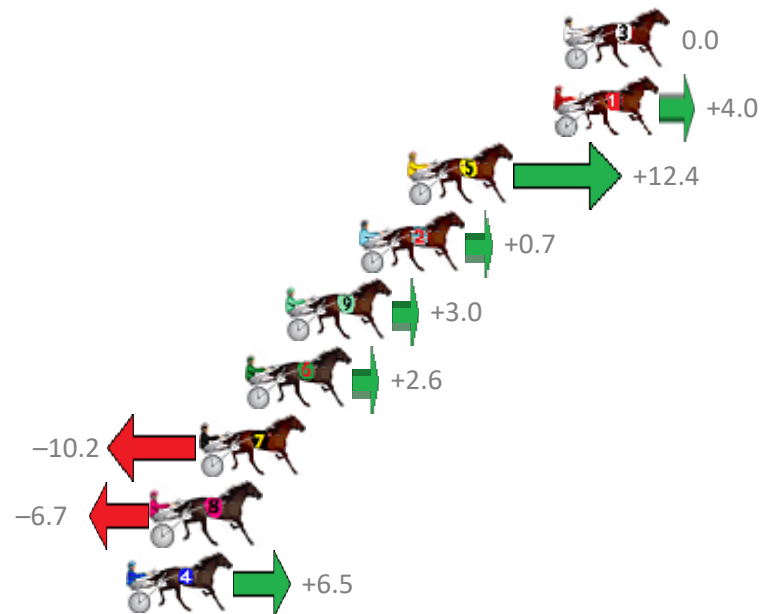

Albion Park Race 3 Distance 1660m

Friday, 22 February 2019

Gross Time: 2:00.60 MileRate: 1:57.00 LeadTime: 3.40s First Qtr: 29.20s Second Qtr: 31.30s Third Qtr: 27.80s Fourth Qtr: 28.90s

NoHorse	Plc	Margin	Time	800Time (W)	400 Time (W)
3 ONLY IN ROME	1	0.0m	2:00.60	56.70s (0)	28.90s (0)
1 VINTAGE DREAM	2	0.4m	2:00.63	56.42s (0)	28.55s (0)
5 GOODTIME STRIDE	3	6.2m	2:01.05	55.82s (1)	27.87s (2)
2 BRONZE ECSTASY	4	8.1m	2:01.19	56.65s (1)	28.57s (1)
9 SHERIFF JUJON	5	11.0m	2:01.39	56.49s (1)	28.57s (2)
6 DALACOS EMPRESS	6	12.6m	2:01.51	56.52s (0)	28.32s (1)
7 TAYLOR HOOD	7	14.4m	2:01.64	57.42s (1)	29.38s (1)
8 MISS CATALINA	8	16.3m	2:01.78	57.17s (0)	29.18s (0)
4 MAJOR GENERALJUJON	9	17.3m	2:01.85	56.24s (1)	28.23s (2)

Finish Position and metres gained from 800m

Sectionals
Powered by

PJ Harness Analyser
Master harness racing with the power of sectionals
Owners, Trainers and Punters - Check out what's new at www.pjdata.com.au

The Racing Queensland Board (trading as Racing Queensland) and provider are not responsible for the completeness or accuracy of any of the information contained herein, and makes no representations about its suitability for any purpose.