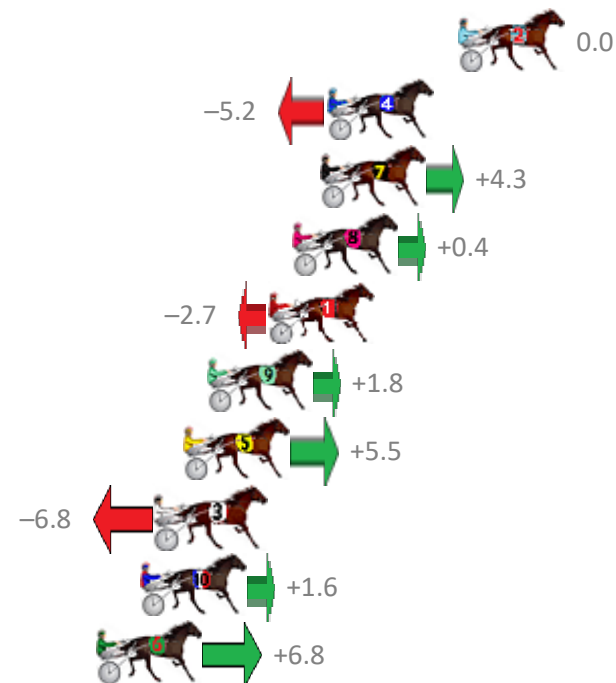

Redcliffe Race 7 Distance 2280m

Thursday, 14 February 2019

Gross Time: 2:51.30 MileRate: 2:00.90 LeadTime: 51.30s First Qtr: 31.00s Second Qtr: 30.40s Third Qtr: 28.60s Fourth Qtr: 30.00s

No Horse	Plc	Margin	Time	800Time (W)	400 Time (W)
2 BIG BEAT	1	0.0m	2:51.30	58.60s (0)	30.00s (0)
4 PROJECTILE	2	5.2m	2:51.69	58.98s (1)	29.91s (1)
7 SHEZABONNYGEM	3	5.5m	2:51.71	58.29s (0)	29.47s (0)
8 BOB GAGE	4	6.6m	2:51.79	58.57s (2)	29.61s (2)
1 COULDNTBETOLD	5	7.5m	2:51.86	58.80s (0)	30.02s (0)
9 ELMS CREEK	6	10.0m	2:52.05	58.47s (2)	29.53s (2)
5 DOLLARBILL	7	10.9m	2:52.12	58.20s (2)	29.26s (2)
3 REAL KNUCKY	8	12.0m	2:52.20	59.10s (1)	30.03s (1)
10 THE GUN ROCKSTAR	9	12.6m	2:52.25	58.48s (1)	29.75s (1)
6 OHOKA COOPER	10	14.4m	2:52.38	58.10s (2)	29.19s (2)

Finish Position and metres gained from 800m

Sectionals
Powered by

PJ Harness Analyser
Master harness racing with the power of sectionals
Owners, Trainers and Punters - Check out what's new at www.pjdata.com.au

The Racing Queensland Board (trading as Racing Queensland) and provider are not responsible for the completeness or accuracy of any of the information contained herein, and makes no representations about its suitability for any purpose.