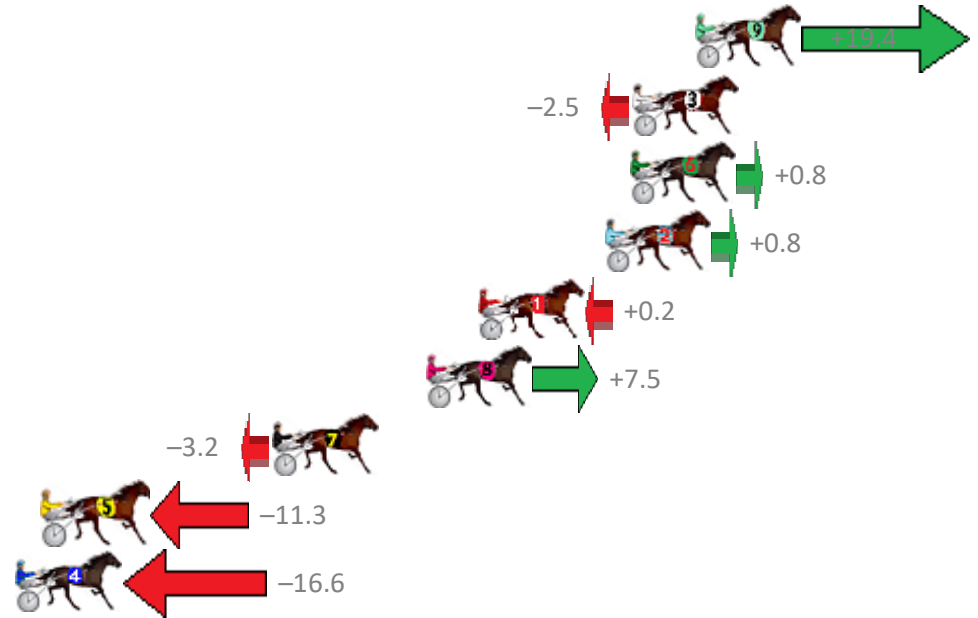

Redcliffe Race 2 Distance 1780m

Thursday, 14 February 2019

Gross Time: 2:14.10 MileRate: 2:01.20 LeadTime: 11.10s First Qtr: 30.70s Second Qtr: 31.20s Third Qtr: 30.50s Fourth Qtr: 30.60s

No Horse	Plc	Margin	Time	800Time (W)	400 Time (W)
9 KYLIE BROMAC	1	0.0m	2:14.10	59.62s (1)	29.91s (3)
3 HALF MOON BEACH	2	2.5m	2:14.29	61.29s (0)	30.79s (0)
6 TASCOTT LADY	3	2.6m	2:14.30	61.04s (1)	30.57s (1)
2 MODERN THOUGHT	4	3.6m	2:14.38	61.04s (0)	30.55s (0)
1 EULO FLYER	5	8.6m	2:14.76	61.08s (0)	30.57s (0)
8 MAESTRO MAC	6	10.7m	2:14.92	60.53s (0)	30.52s (1)
7 SHAKEITUP	7	16.8m	2:15.39	61.34s (0)	30.78s (0)
5 THE LINEMASTER	8	25.9m	2:16.08	61.96s (2)	31.66s (2)
4 IM ISABELLA	9	27.0m	2:16.17	62.37s (1)	32.11s (1)

Finish Position and metres gained from 800m

Sectionals
Powered by

PJ Harness Analyser
Master harness racing with the power of sectionals
Owners, Trainers and Punters - Check out what's new at www.pjdata.com.au

The Racing Queensland Board (trading as Racing Queensland) and provider are not responsible for the completeness or accuracy of any of the information contained herein, and makes no representations about its suitability for any purpose.