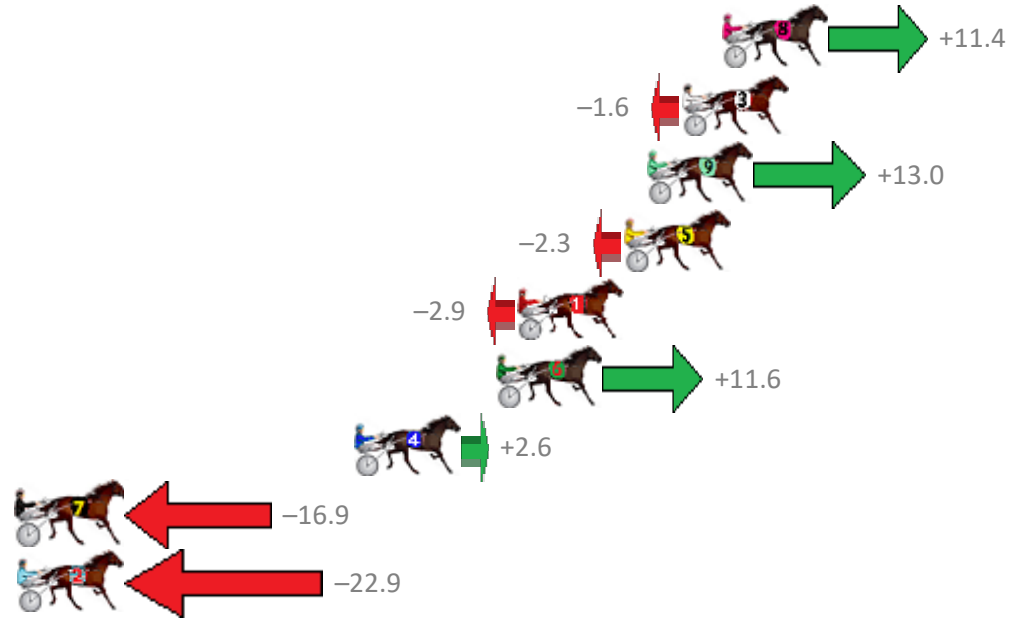

Redcliffe Race 4 Distance 1780m

Thursday, 14 February 2019

Gross Time: 2:11.60 MileRate: 1:59.00 LeadTime: 11.60s First Qtr: 31.20s Second Qtr: 30.00s Third Qtr: 29.00s Fourth Qtr: 29.80s

No Horse	Plc	Margin	Time	800Time (W)	400 Time (W)
8 RORY MACH	1	0.0m	2:11.60	57.96s (1)	28.77s (2)
3 BLUE EYED CREATION	2	1.6m	2:11.72	58.92s (0)	29.92s (0)
9 ITS ALL GO	3	3.0m	2:11.82	57.84s (1)	29.61s (1)
5 TIWANAKU	4	3.9m	2:11.89	58.97s (1)	30.03s (1)
1 FRANKS FORTUNE	5	8.1m	2:12.20	59.01s (0)	29.82s (0)
6 SICILIAN SLUMBER	6	9.0m	2:12.27	57.95s (1)	29.79s (2)
4 RED ROCKER	7	14.6m	2:12.69	58.61s (0)	29.56s (1)
7 GOTTA GLOW	8	29.7m	2:13.81	60.04s (0)	30.95s (0)
2 MOTU REAL STYLE	9	29.9m	2:13.83	60.48s (1)	31.25s (1)

Finish Position and metres gained from 800m

Sectionals
Powered by

PJ Harness Analyser
Master harness racing with the power of sectionals
Owners, Trainers and Punters - Check out what's new at www.pjdata.com.au

The Racing Queensland Board (trading as Racing Queensland) and provider are not responsible for the completeness or accuracy of any of the information contained herein, and makes no representations about its suitability for any purpose.