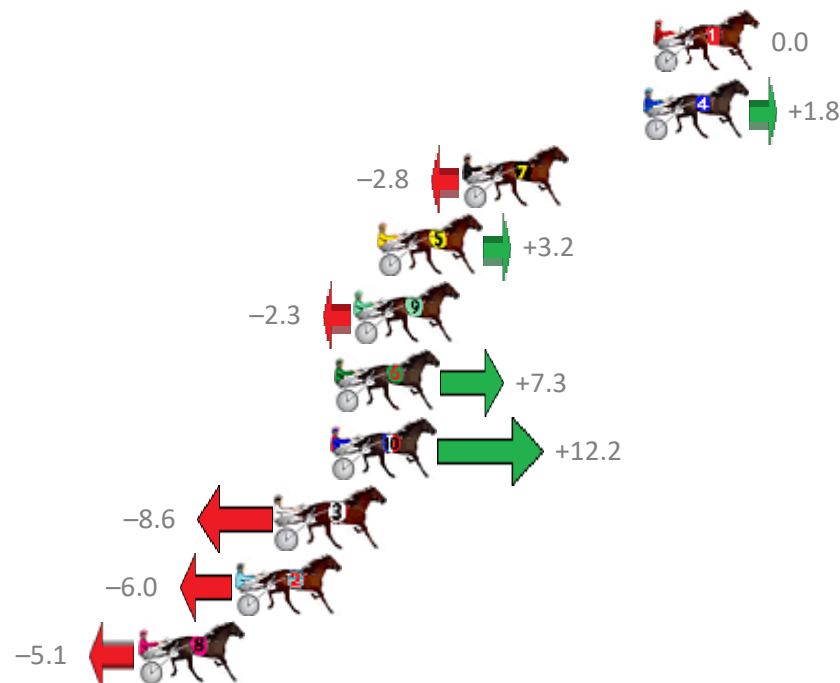

Redcliffe Race 8 Distance 1780m

Thursday, 14 February 2019

Gross Time: 2:09.60 MileRate: 1:57.20 LeadTime: 11.20s First Qtr: 29.50s Second Qtr: 30.60s Third Qtr: 29.40s Fourth Qtr: 28.90s

No Horse	Plc	Margin	Time	800Time (W)	400 Time (W)
1 SKYFELLA CAM	1	0.0m	2:09.60	58.30s (0)	28.90s (0)
4 CELTIC CRUZA	2	0.4m	2:09.63	58.17s (1)	28.83s (1)
7 THE MUSE	3	7.6m	2:10.15	58.50s (0)	29.06s (0)
5 MONIVAE	4	11.0m	2:10.39	58.07s (0)	28.60s (0)
9 OHOKA SQUIRE	5	11.9m	2:10.46	58.47s (0)	29.01s (0)
6 VADER	6	12.7m	2:10.52	57.77s (1)	28.43s (2)
10 MACHEASY	7	12.8m	2:10.52	57.41s (1)	28.81s (2)
3 JAX NAVARO	8	15.0m	2:10.68	58.93s (1)	29.48s (1)
2 ELLIOTT BROMAC	9	16.6m	2:10.80	58.74s (1)	29.26s (1)
8 CROWNING GLORY	10	20.5m	2:11.08	58.67s (1)	29.14s (1)

Finish Position and metres gained from 800m

Sectionals
Powered by

PJ Harness Analyser
Master harness racing with the power of sectionals
Owners, Trainers and Punters - Check out what's new at www.pjdata.com.au

The Racing Queensland Board (trading as Racing Queensland) and provider are not responsible for the completeness or accuracy of any of the information contained herein, and makes no representations about its suitability for any purpose.