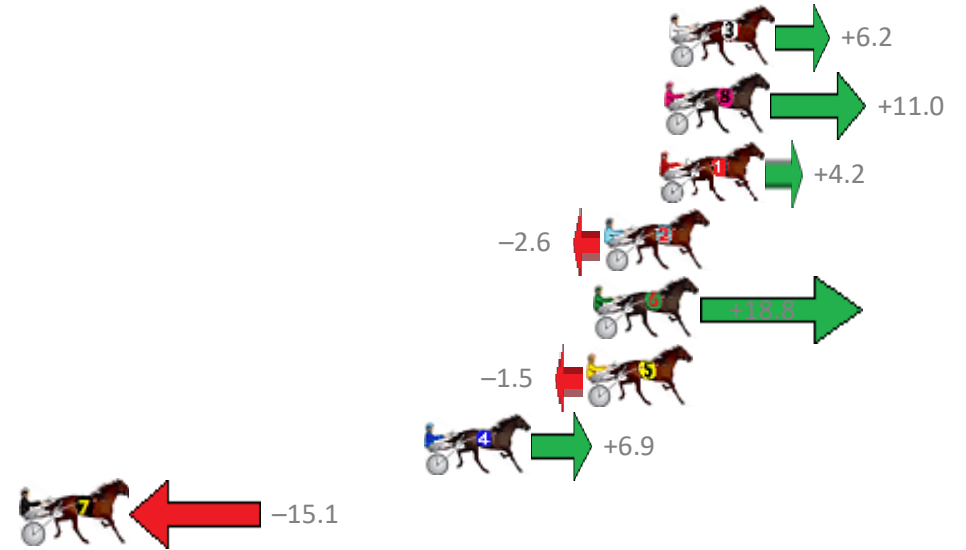

Redcliffe Race 1 Distance 1780m

Thursday, 14 February 2019

Gross Time: 2:11.70 MileRate: 1:59.00 LeadTime: 11.40s First Qtr: 31.30s Second Qtr: 30.40s Third Qtr: 28.70s Fourth Qtr: 29.90s

No Horse	Plc	Margin	Time	800Time (W)	400 Time (W)
3 ROYAL TAZ	1	0.0m	2:11.70	58.15s (1)	29.54s (1)
8 INCITER	2	0.2m	2:11.71	57.79s (1)	29.20s (1)
1 MONTEREY JACK	3	0.4m	2:11.73	58.29s (0)	29.62s (0)
2 ENARMOURED	4	2.6m	2:11.89	58.79s (0)	30.09s (0)
6 ELZBOY	5	3.0m	2:11.92	57.22s (1)	28.58s (1)
5 OSCARS GLORY	6	3.3m	2:11.95	58.71s (1)	30.13s (1)
4 ALL GOOD WALLY	7	9.7m	2:12.43	58.09s (1)	29.46s (1)
7 SISTER FEELGOOD	8	25.7m	2:13.62	59.71s (0)	31.15s (0)

Finish Position and metres gained from 800m

Sectionals
Powered by

PJ Harness Analyser
Master harness racing with the power of sectionals
Owners, Trainers and Punters - Check out what's new at www.pjdata.com.au

The Racing Queensland Board (trading as Racing Queensland) and provider are not responsible for the completeness or accuracy of any of the information contained herein, and makes no representations about its suitability for any purpose.