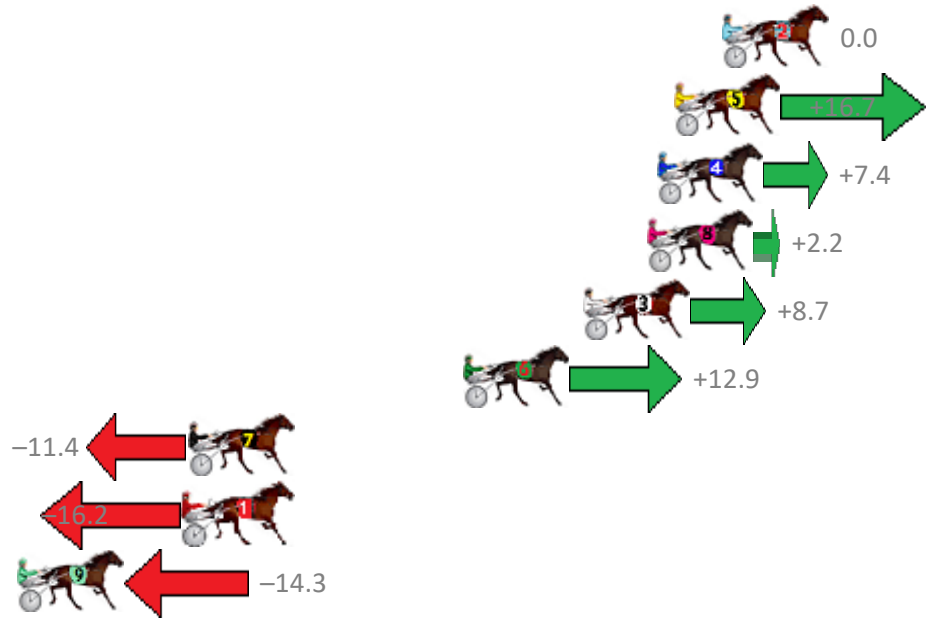

Redcliffe Race 6 Distance 2040m

Thursday, 14 February 2019

Gross Time: 2:32.50 MileRate: 2:00.30 LeadTime: 31.80s First Qtr: 31.00s Second Qtr: 30.30s Third Qtr: 29.70s Fourth Qtr: 29.70s

No Horse	Plc	Margin	Time	800Time (W)	400 Time (W)
2 ANNAS BEST	1	0.0m	2:32.50	59.40s (0)	29.70s (0)
5 TAKITIMU EXPRESS	2	1.9m	2:32.64	58.16s (1)	28.61s (1)
4 HAVANA MOON	3	2.6m	2:32.69	58.85s (1)	29.36s (2)
8 MICKEE CULLEN	4	3.0m	2:32.72	59.24s (1)	29.64s (1)
3 VINTAGE DREAM	5	5.5m	2:32.91	58.75s (1)	29.20s (1)
6 TRAIN WRECK	6	10.3m	2:33.26	58.44s (1)	28.88s (1)
7 REDDY FIRE	7	21.2m	2:34.07	60.25s (0)	30.35s (0)
1 ONE TO TANGO	8	21.4m	2:34.09	60.60s (0)	30.75s (0)
9 GIVE ME FIFTY	9	28.9m	2:34.65	60.46s (0)	30.51s (0)

Finish Position and metres gained from 800m

Sectionals
Powered by

PJ Harness Analyser
Master harness racing with the power of sectionals
Owners, Trainers and Punters - Check out what's new at www.pjdata.com.au

The Racing Queensland Board (trading as Racing Queensland) and provider are not responsible for the completeness or accuracy of any of the information contained herein, and makes no representations about its suitability for any purpose.