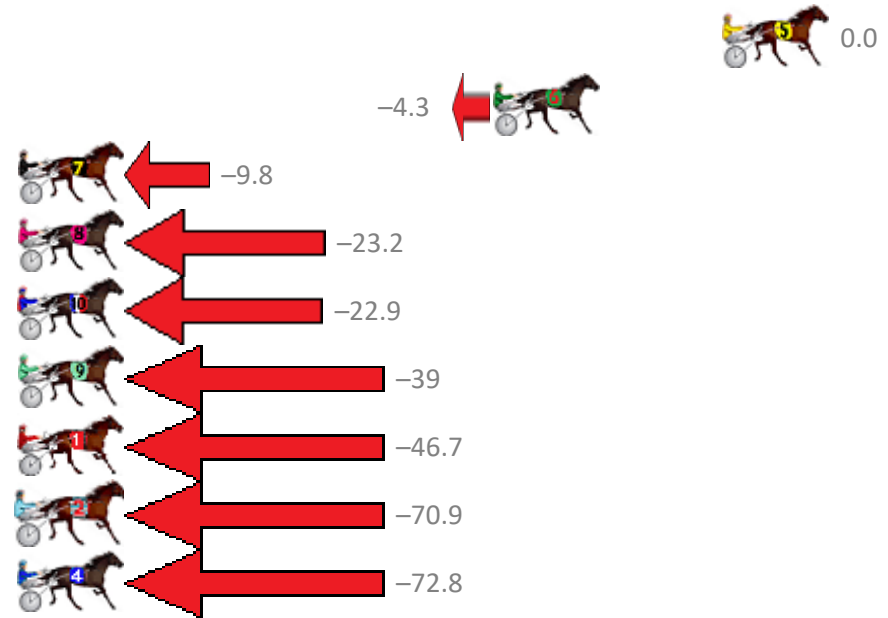

Redcliffe Race 3 Distance 1780m

Thursday, 14 February 2019

Gross Time: 2:13.10 MileRate: 2:00.30 LeadTime: 11.50s First Qtr: 31.00s Second Qtr: 31.10s Third Qtr: 29.80s Fourth Qtr: 29.70s

No Horse	Plc	Margin	Time	800Time (W)	400 Time (W)
5 DATSGOOD	1	0.0m	2:13.10	59.50s (0)	29.70s (0)
6 SUGAR BRICHERS	2	9.1m	2:13.78	59.82s (0)	30.02s (0)
7 BARBOO	3	28.6m	2:15.22	60.23s (1)	30.62s (1)
8 WHATA STRIDE	4	32.4m	2:15.51	61.23s (1)	31.32s (0)
10 SURFER JOE	5	36.7m	2:15.82	61.20s (1)	31.61s (1)
9 DOWNTOWN LUCCA	6	41.3m	2:16.17	62.38s (1)	32.28s (1)
1 STUDLEIGH PATCH	7	67.5m	2:18.11	62.97s (0)	32.53s (1)
2 LONESTAR WAY	8	85.1m	2:19.42	64.77s (0)	33.94s (0)
4 SHIMANSHYNE	9	109.8m	2:21.25	64.91s (0)	33.92s (0)

Finish Position and metres gained from 800m

Sectionals
Powered by

PJ Harness Analyser
Master harness racing with the power of sectionals
Owners, Trainers and Punters - Check out what's new at www.pjdata.com.au

The Racing Queensland Board (trading as Racing Queensland) and provider are not responsible for the completeness or accuracy of any of the information contained herein, and makes no representations about its suitability for any purpose.