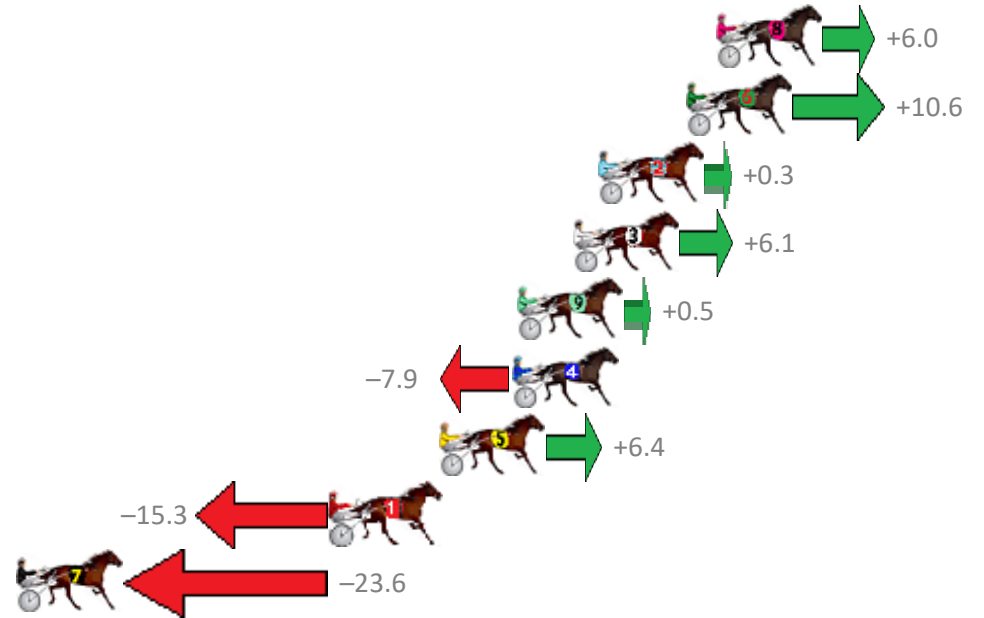

Redcliffe Race 5 Distance 2040m

Thursday, 14 February 2019

Gross Time: 2:32.90 MileRate: 2:00.60 LeadTime: 31.30s First Qtr: 29.30s Second Qtr: 31.50s Third Qtr: 30.40s Fourth Qtr: 30.40s

No Horse	Plc	Margin	Time	800Time (W)	400 Time (W)
8 RUTHLESS ARMBRO	1	0.0m	2:32.90	60.34s (2)	30.29s (2)
6 TAYLOR HOOD	2	1.2m	2:32.99	59.99s (2)	30.02s (2)
2 MAJOR GENERALJUJON	3	4.7m	2:33.26	60.78s (1)	30.33s (1)
3 SWAFFHAM WATER	4	5.7m	2:33.33	60.34s (1)	30.06s (1)
9 GUTS	5	7.9m	2:33.50	60.76s (0)	30.06s (0)
4 FUTURE FUN	6	8.1m	2:33.52	61.40s (1)	31.00s (1)
5 CAESARS ASTRUM	7	11.0m	2:33.74	60.31s (2)	30.35s (2)
1 ONE LAST ROLL	8	15.3m	2:34.06	61.96s (0)	31.56s (0)
7 DRUNK ARTIST	9	27.8m	2:35.01	62.59s (0)	31.87s (0)

Finish Position and metres gained from 800m

Sectionals
Powered by

PJ Harness Analyser
Master harness racing with the power of sectionals
Owners, Trainers and Punters - Check out what's new at www.pjdata.com.au

The Racing Queensland Board (trading as Racing Queensland) and provider are not responsible for the completeness or accuracy of any of the information contained herein, and makes no representations about its suitability for any purpose.