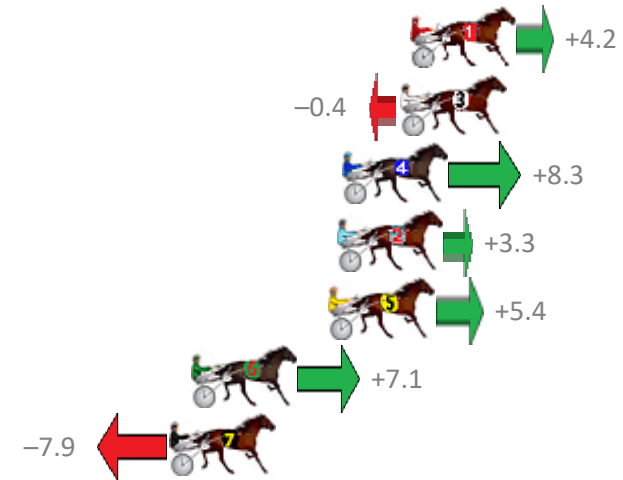

Albion Park Race 3 Distance 2138m

Tuesday, 5 February 2019

Gross Time: 2:36.20 MileRate: 1:57.60 LeadTime: 37.70s First Qtr: 30.50s Second Qtr: 30.80s Third Qtr: 28.90s Fourth Qtr: 28.30s

NoHorse	Plc	Margin	Time	800Time (W)	400 Time (W)
1 HAPPY FEELINGS	1	0.0m	2:36.20	56.90s (0)	27.93s (0)
3 LIFEONTHEBEACH	2	0.4m	2:36.23	57.23s (0)	28.33s (0)
4 SOMWHEREOVARAINB	3	2.7m	2:36.39	56.61s (1)	27.77s (2)
2 RED CHARMER	4	2.9m	2:36.41	56.96s (1)	28.17s (2)
5 LURAH	5	3.2m	2:36.43	56.81s (0)	27.90s (1)
6 FASTER BLASTER	6	8.7m	2:36.82	56.69s (1)	28.34s (3)
7 KEY LARGO	7	9.5m	2:36.87	57.76s (1)	28.70s (1)

Finish Position and metres gained from 800m

Sectionals
Powered by

PJ Harness Analyser
Master harness racing with the power of sectionals
Owners, Trainers and Punters - Check out what's new at www.pjdata.com.au

The Racing Queensland Board (trading as Racing Queensland) and provider are not responsible for the completeness or accuracy of any of the information contained herein, and makes no representations about its suitability for any purpose.