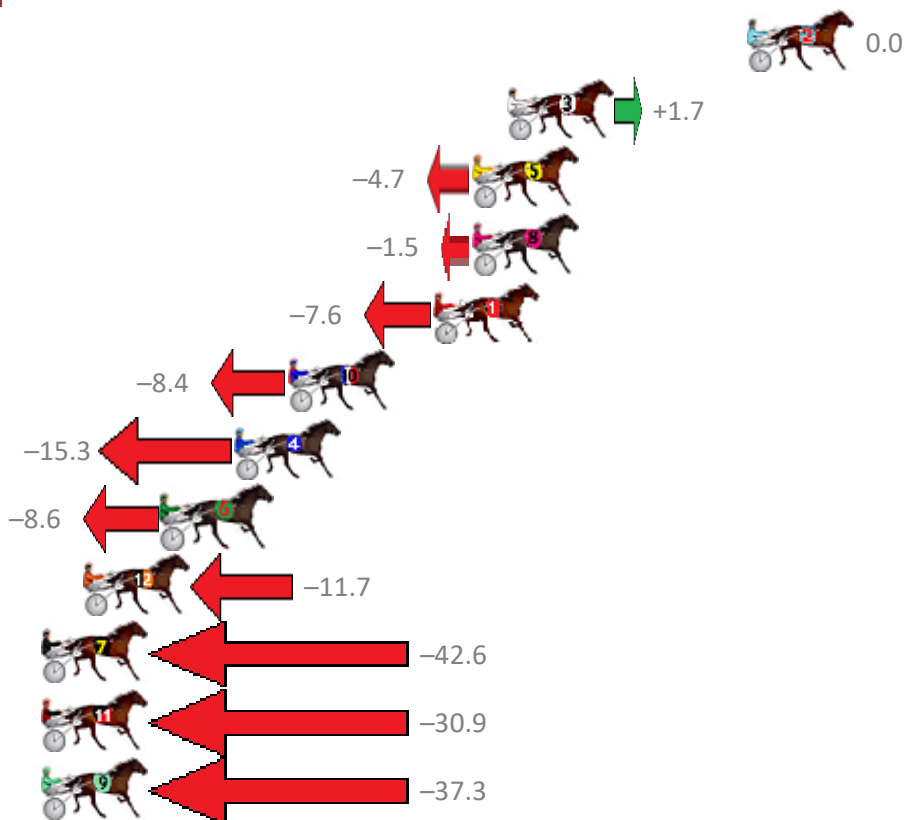

Albion Park Race 8 Distance 1660m

Tuesday, 5 February 2019

Gross Time: 1:59.80 MileRate: 1:56.10 LeadTime: 3.40s First Qtr: 28.10s Second Qtr: 30.40s Third Qtr: 29.10s Fourth Qtr: 28.80s

NoHorse	Plc	Margin	Time	800Time (W)	400 Time (W)
2 ROYAL LINCOLN	1	0.0m	1:59.80	57.90s (0)	28.80s (0)
3 PINUP BOY	2	9.5m	2:00.48	57.78s (2)	28.74s (3)
5 OASIS DREAM	3	10.9m	2:00.58	58.24s (2)	29.11s (2)
8 ONLY IN ROME	4	10.9m	2:00.58	58.01s (1)	28.74s (2)
1 GLASSCUTTERSPIRIT	5	12.4m	2:00.69	58.45s (0)	29.25s (0)
10 GOALKICKER	6	18.2m	2:01.11	58.51s (0)	29.23s (0)
4 TORQUE FEELS GOOD	7	20.3m	2:01.26	59.01s (1)	29.69s (1)
6 ZED CODE	8	23.2m	2:01.47	58.52s (0)	29.23s (1)
12 SMILING ARMADA	9	26.3m	2:01.69	58.75s (1)	29.46s (2)
7 SHEZA GALVINATOR	10	42.6m	2:02.87	60.98s (1)	31.62s (1)
11 MY SECRET TORQUE	11	58.9m	2:04.04	60.14s (0)	30.74s (0)
9 KARLOO JONNO	12	66.1m	2:04.56	60.60s (1)	30.84s (0)

Finish Position and metres gained from 800m

Sectionals
Powered by

PJ Harness Analyser
Master harness racing with the power of sectionals
Owners, Trainers and Punters - Check out what's new at www.pjdata.com.au

The Racing Queensland Board (trading as Racing Queensland) and provider are not responsible for the completeness or accuracy of any of the information contained herein, and makes no representations about its suitability for any purpose.