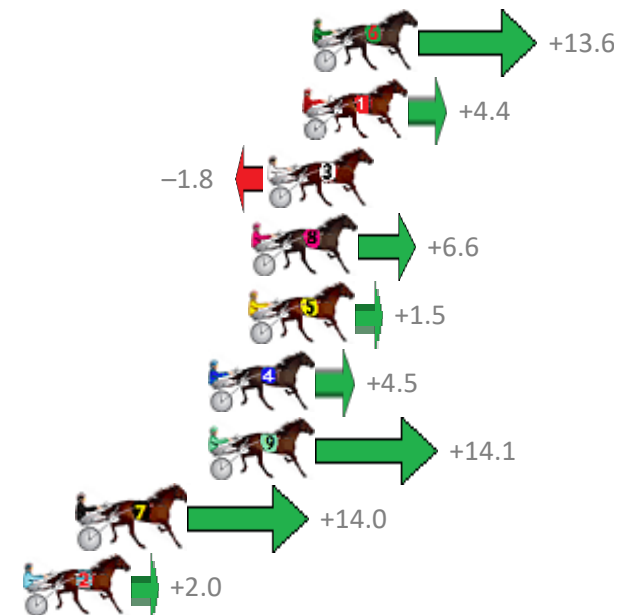

Albion Park Race 7 Distance 2138m

Tuesday, 5 February 2019

Gross Time: 2:35.40 MileRate: 1:56.90 LeadTime: 37.70s First Qtr: 29.50s Second Qtr: 30.60s Third Qtr: 28.50s Fourth Qtr: 29.10s

NoHorse	Plc	Margin	Time	800Time (W)	400 Time (W)
6 THE NEXT STAR	1	0.0m	2:35.40	56.62s (0)	28.13s (0)
1 SWEET AS	2	0.4m	2:35.43	57.28s (0)	28.81s (0)
3 ANOTHER BROADWAY	3	1.8m	2:35.53	57.73s (0)	29.23s (0)
8 CANKICKATARGET	4	2.4m	2:35.57	57.12s (0)	28.63s (0)
5 GASMONEY	5	2.5m	2:35.58	57.49s (1)	29.02s (1)
4 FIOKI	6	4.1m	2:35.70	57.28s (1)	28.79s (2)
9 TOP TRIO	7	4.1m	2:35.70	56.58s (1)	28.03s (2)
7 GRINVIL	8	9.2m	2:36.07	56.59s (1)	28.75s (2)
2 RORY MACH	9	11.4m	2:36.23	57.46s (1)	28.93s (1)

Finish Position and metres gained from 800m

Sectionals
Powered by

PJ Harness Analyser
Master harness racing with the power of sectionals
Owners, Trainers and Punters - Check out what's new at www.pjdata.com.au

The Racing Queensland Board (trading as Racing Queensland) and provider are not responsible for the completeness or accuracy of any of the information contained herein, and makes no representations about its suitability for any purpose.