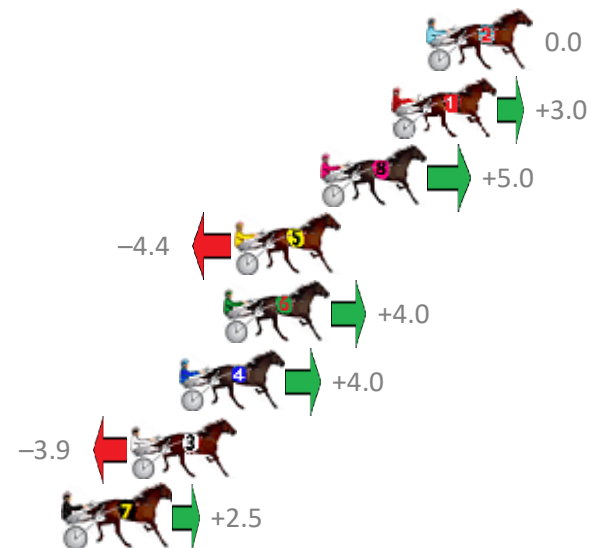

Albion Park Race 5 Distance 1660m

Tuesday, 5 February 2019

Gross Time: 2:00.20 MileRate: 1:56.60 LeadTime: 3.30s First Qtr: 29.20s Second Qtr: 32.00s Third Qtr: 28.00s Fourth Qtr: 27.70s

NoHorse	Plc	Margin	Time	800Time (W)	400 Time (W)
2 LIFES BLACK	1	0.0m	2:00.20	55.70s (0)	27.70s (0)
1 MACH TORQUE	2	1.4m	2:00.30	55.49s (0)	27.46s (0)
8 SAINT KILDA BEACH	3	4.2m	2:00.49	55.35s (0)	27.28s (0)
5 TORQUE WITH ESTEEM	4	7.6m	2:00.73	56.01s (1)	28.17s (1)
6 SPORTS STORY	5	8.0m	2:00.75	55.42s (1)	27.51s (1)
4 DONT BE JEALOUS	6	9.8m	2:00.88	55.42s (0)	27.27s (0)
3 MACHITELLI	7	11.7m	2:01.01	55.97s (1)	28.09s (1)
7 GINA MACH	8	14.3m	2:01.19	55.53s (1)	27.58s (1)

Finish Position and metres gained from 800m

Sectionals
Powered by

PJ Harness Analyser
Master harness racing with the power of sectionals
Owners, Trainers and Punters - Check out what's new at www.pjdata.com.au

The Racing Queensland Board (trading as Racing Queensland) and provider are not responsible for the completeness or accuracy of any of the information contained herein, and makes no representations about its suitability for any purpose.