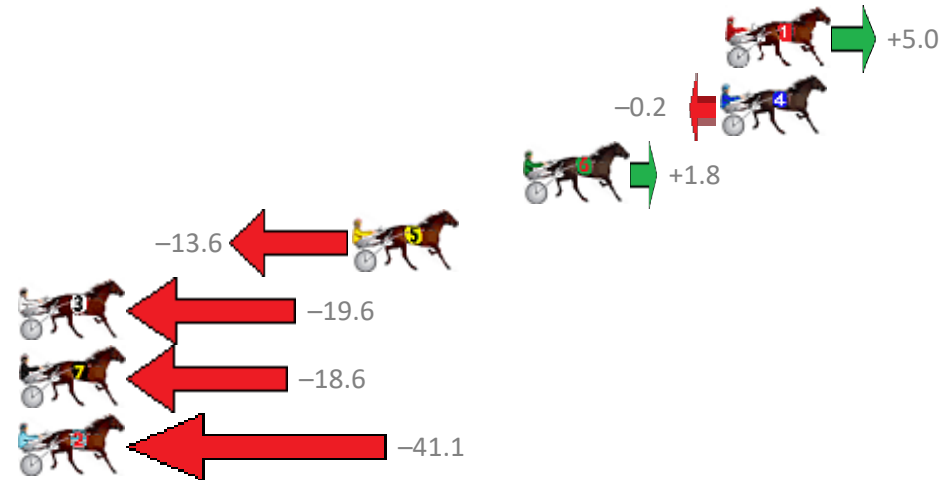

Albion Park Race 4 Distance 1660m

Tuesday, 5 February 2019

Gross Time: 1:58.50 MileRate: 1:54.80 LeadTime: 3.30s First Qtr: 26.90s Second Qtr: 31.80s Third Qtr: 27.40s Fourth Qtr: 29.10s

NoHorse	Plc	Margin	Time	800Time (W)	400 Time (W)
1 BEAU CISHLOM	1	0.0m	1:58.50	56.15s (0)	28.74s (0)
4 LUCIFERS LEGEND	2	0.2m	1:58.51	56.51s (0)	29.11s (0)
6 CIRCLE LINE	3	8.0m	1:59.08	56.37s (0)	28.85s (1)
5 SPIKE BROMAC	4	14.8m	1:59.58	57.46s (1)	30.03s (1)
3 OYSTER STRIDE	5	32.4m	2:00.86	57.88s (1)	29.73s (0)
7 PATERNITY SUIT	6	34.4m	2:01.00	57.81s (2)	30.16s (1)
2 COREY WILLIAM	7	48.5m	2:02.03	59.40s (1)	32.18s (1)

Finish Position and metres gained from 800m

Sectionals
Powered by

PJ Harness Analyser
Master harness racing with the power of sectionals
Owners, Trainers and Punters - Check out what's new at www.pjdata.com.au

The Racing Queensland Board (trading as Racing Queensland) and provider are not responsible for the completeness or accuracy of any of the information contained herein, and makes no representations about its suitability for any purpose.