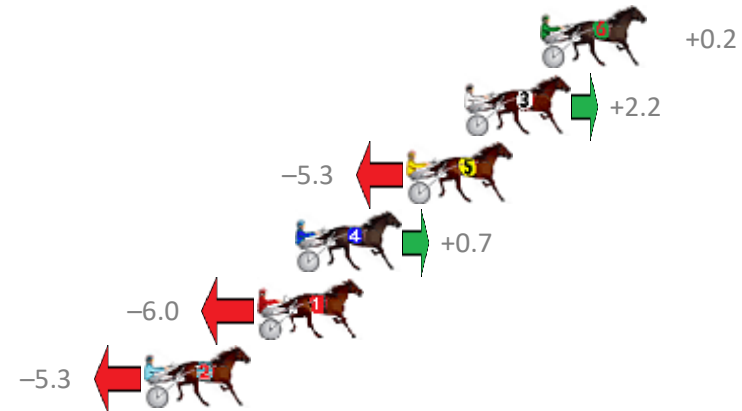

Albion Park Race 2 Distance 1660m

Tuesday, 5 February 2019

Gross Time: 2:01.30 MileRate: 1:57.60 LeadTime: 3.10s First Qtr: 28.50s Second Qtr: 32.10s Third Qtr: 28.00s Fourth Qtr: 29.60s

NoHorse	Plc	Margin	Time	800Time (W)	400 Time (W)
6 GODDESS JUJON	1	0.0m	2:01.30	57.59s (1)	29.60s (1)
3 SPECIAL RESERVE	2	3.0m	2:01.52	57.44s (1)	29.48s (1)
5 OUR DELIGHT	3	5.3m	2:01.69	57.98s (0)	29.92s (0)
4 LITTLE ARROWS	4	9.7m	2:02.02	57.55s (1)	29.49s (1)
1 RICH RUBY RED	5	11.2m	2:02.13	58.03s (0)	30.00s (0)
2 SCHOOPY	6	15.7m	2:02.46	57.98s (0)	29.98s (0)

Finish Position and metres gained from 800m

Sectionals
Powered by

PJ Harness Analyser
Master harness racing with the power of sectionals
Owners, Trainers and Punters - Check out what's new at www.pjdata.com.au

The Racing Queensland Board (trading as Racing Queensland) and provider are not responsible for the completeness or accuracy of any of the information contained herein, and makes no representations about its suitability for any purpose.