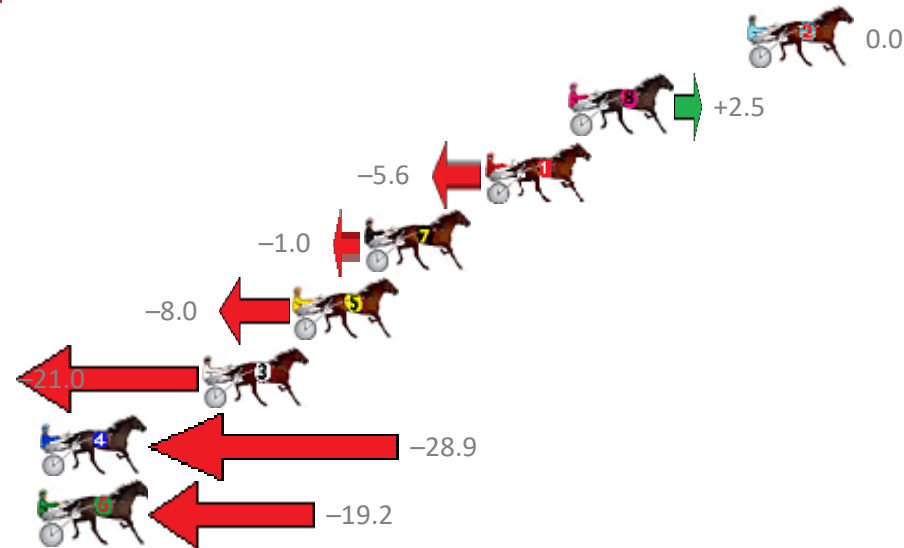

Albion Park Race 6 Distance 1660m

Tuesday, 5 February 2019

Gross Time: 1:57.70 MileRate: 1:54.10 LeadTime: 3.20s First Qtr: 27.60s Second Qtr: 29.80s Third Qtr: 27.70s Fourth Qtr: 29.40s

NoHorse	Plc	Margin	Time	800Time (W)	400 Time (W)
2 TOM ME GUN	1	0.0m	1:57.70	57.10s (0)	29.40s (0)
8 MAGOOGAN	2	7.1m	1:58.22	56.92s (0)	29.13s (0)
1 TOOK YOUR TIME	3	10.4m	1:58.46	57.50s (0)	29.75s (0)
7 IMA SEA STORM	4	15.2m	1:58.82	57.17s (0)	29.39s (0)
5 ELMAUR JOY	5	18.0m	1:59.02	57.67s (1)	29.68s (1)
3 LISA LINCOLN	6	21.6m	1:59.29	58.60s (1)	30.52s (1)
4 GREGS LEGACY	7	34.1m	2:00.21	59.16s (1)	31.19s (2)
6 MACHSASWINGER	8	34.2m	2:00.21	58.47s (1)	30.68s (2)

Finish Position and metres gained from 800m

Sectionals
Powered by

PJ Harness Analyser
Master harness racing with the power of sectionals
Owners, Trainers and Punters - Check out what's new at www.pjdata.com.au

The Racing Queensland Board (trading as Racing Queensland) and provider are not responsible for the completeness or accuracy of any of the information contained herein, and makes no representations about its suitability for any purpose.