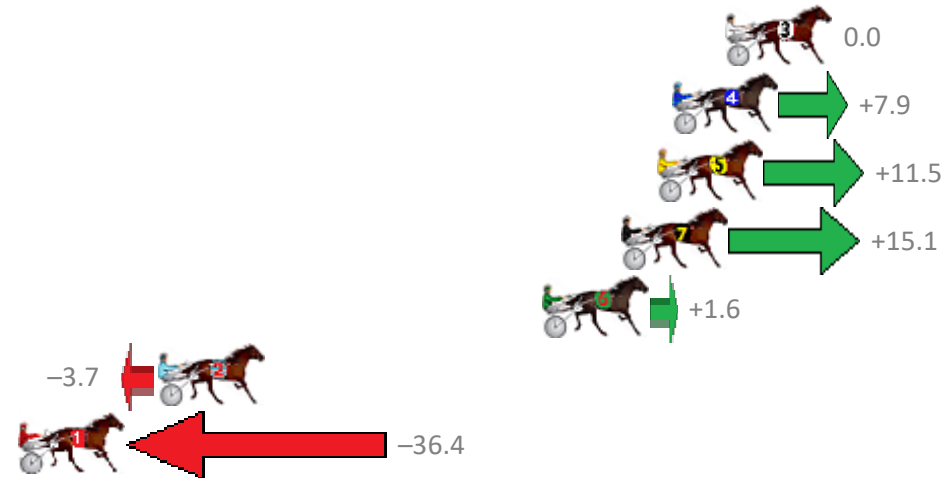

Albion Park Race 1 Distance 2138m

Tuesday, 5 February 2019

Gross Time: 2:48.50 MileRate: 2:05.10 LeadTime: 44.10s First Qtr: 30.60s Second Qtr: 32.60s Third Qtr: 31.30s Fourth Qtr: 29.90s

NoHorse	Plc	Margin	Time	800Time (W)	400 Time (W)
3 JUSTABILIKEMUM	1	0.0m	2:48.50	61.20s (0)	29.90s (0)
4 MISTER OZ	2	2.1m	2:48.66	60.60s (1)	29.76s (1)
5 EL SWAVO	3	2.7m	2:48.70	60.32s (1)	29.47s (1)
7 JUSTABITCOCO	4	4.1m	2:48.81	60.04s (2)	29.68s (2)
6 GHENT	5	7.2m	2:49.04	61.08s (0)	29.66s (0)
2 MISS INVASION	6	22.5m	2:50.18	61.48s (1)	30.74s (2)
1 HAVANA MAGIC	7	41.0m	2:51.56	63.98s (0)	32.52s (0)

Finish Position and metres gained from 800m

Sectionals
Powered by

PJ Harness Analyser
Master harness racing with the power of sectionals
Owners, Trainers and Punters - Check out what's new at www.pjdata.com.au

The Racing Queensland Board (trading as Racing Queensland) and provider are not responsible for the completeness or accuracy of any of the information contained herein, and makes no representations about its suitability for any purpose.