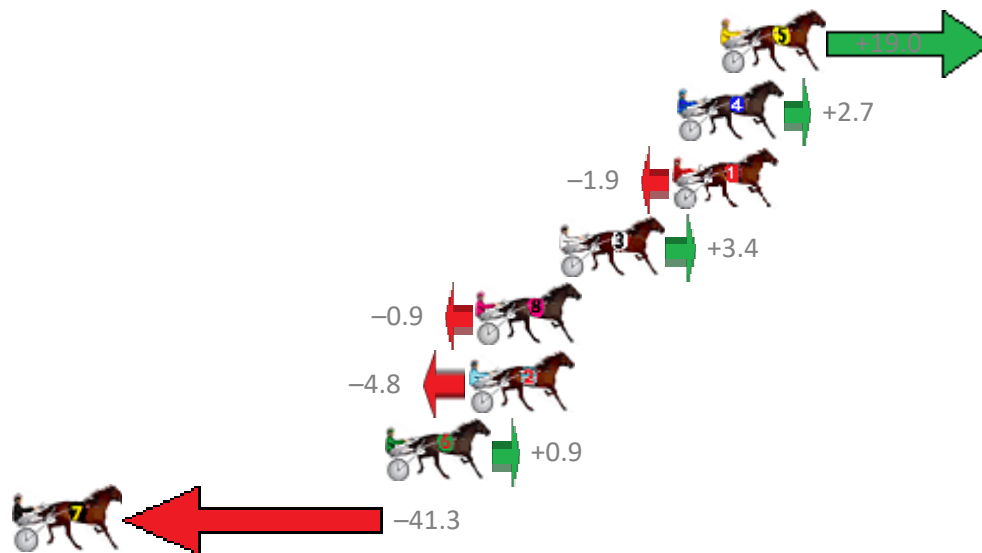

Albion Park Race 10 Distance 1660m

Saturday, 2 February 2019

Gross Time: 1:58.90 MileRate: 1:55.20 LeadTime: 3.40s First Qtr: 28.20s Second Qtr: 30.20s Third Qtr: 28.90s Fourth Qtr: 28.20s

No Horse	Plc	Margin	Time	800Time (W)	400 Time (W)
5 FAME ASSURED	1	0.0m	1:58.90	55.74s (1)	27.55s (3)
4 KOTARE KASAI	2	1.7m	1:59.02	56.91s (0)	27.98s (0)
1 PAY ME INTEREST	3	1.9m	1:59.03	57.24s (0)	28.33s (0)
3 OUR DIAMOND EDITON	4	6.4m	1:59.35	56.86s (1)	28.28s (2)
8 MIGHT AND MAIN	5	9.7m	1:59.58	57.16s (0)	28.19s (0)
2 TRILIGHT BRIGADE	6	10.0m	1:59.61	57.44s (1)	28.14s (1)
6 CALL ME YOURS	7	13.3m	1:59.84	57.04s (1)	28.15s (2)
7 BIG IN AMERICA	8	41.9m	2:01.85	60.05s (1)	30.72s (1)

Finish Position and metres gained from 800m

Sectionals
Powered by

PJ Harness Analyser
Master harness racing with the power of sectionals
Owners, Trainers and Punters - Check out what's new at www.pjdata.com.au

The Racing Queensland Board (trading as Racing Queensland) and provider are not responsible for the completeness or accuracy of any of the information contained herein, and makes no representations about its suitability for any purpose.