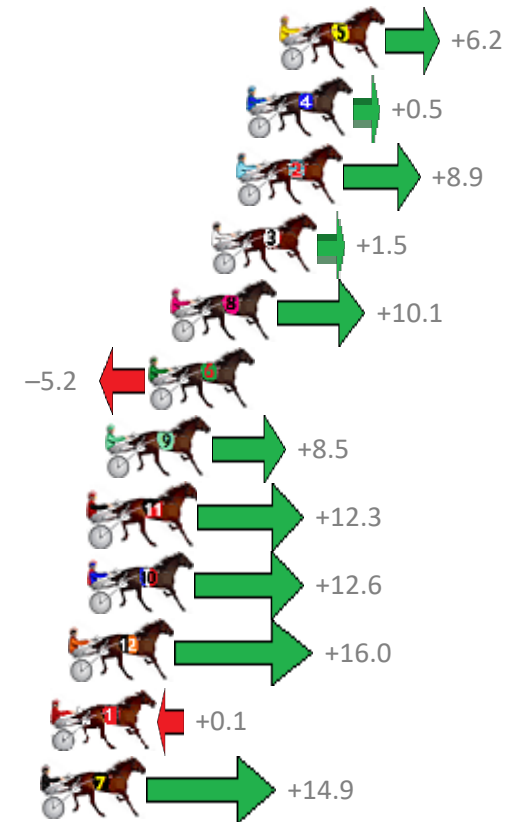

Albion Park Race 4 Distance 2138m

Saturday, 2 February 2019

Gross Time: 2:33.50 MileRate: 1:55.50 LeadTime: 37.10s First Qtr: 29.30s Second Qtr: 30.60s Third Qtr: 28.20s Fourth Qtr: 28.30s

No Horse	Plc	Margin	Time	800Time (W)	400 Time (W)
5 AQUA MISS	1	0.0m	2:33.50	56.06s (1)	27.93s (1)
4 TENNYSON BROMAC	2	1.3m	2:33.59	56.46s (1)	28.34s (1)
2 ONE WISE MAN	3	1.7m	2:33.62	55.87s (1)	27.71s (1)
3 IMA TOP TYCOON	4	2.7m	2:33.69	56.39s (0)	28.15s (0)
8 GOTTA GOOD REASON	5	4.3m	2:33.80	55.79s (0)	27.43s (0)
6 OUR MAJOR DAY	6	5.2m	2:33.87	56.87s (0)	28.67s (0)
9 THE BOYS GNP	7	6.9m	2:33.99	55.90s (1)	27.74s (1)
11 SKYFELLA CAM	8	7.5m	2:34.03	55.63s (0)	27.27s (0)
10 TOMEARA	9	7.6m	2:34.04	55.61s (1)	27.41s (1)
12 MR MEDDLE	10	8.4m	2:34.09	55.37s (0)	27.00s (0)
1 KURAHAUPO GAMBLER	11	9.1m	2:34.14	56.49s (0)	28.12s (0)
7 LYNN SANITY	12	9.5m	2:34.17	55.45s (1)	27.25s (1)

Finish Position and metres gained from 800m

Sectionals
Powered by

PJ Harness Analyser
Master harness racing with the power of sectionals
Owners, Trainers and Punters - Check out what's new at www.pjdata.com.au

The Racing Queensland Board (trading as Racing Queensland) and provider are not responsible for the completeness or accuracy of any of the information contained herein, and makes no representations about its suitability for any purpose.