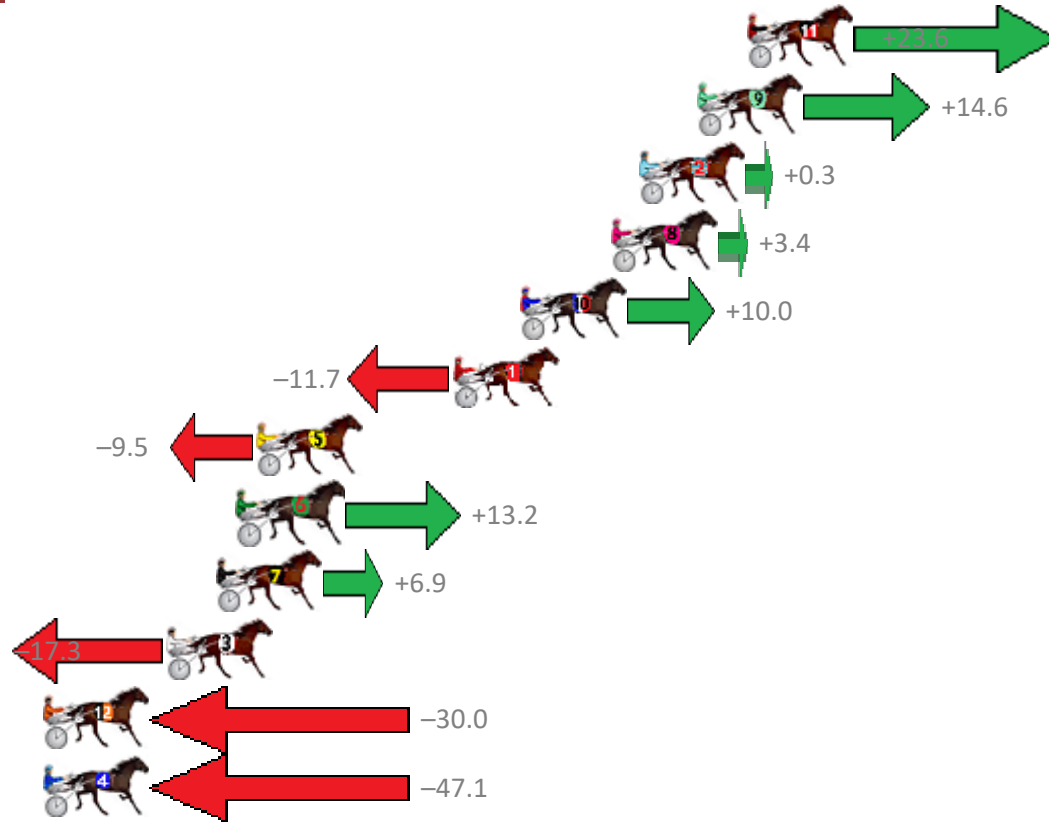

Albion Park Race 7 Distance 2138m

Saturday, 2 February 2019

Gross Time: 2:35.90 MileRate: 1:57.30 LeadTime: 36.80s First Qtr: 29.10s Second Qtr: 29.70s Third Qtr: 29.40s Fourth Qtr: 30.90s

No Horse	Plc	Margin	Time	800Time (W)	400 Time (W)
11 CONCENTRATION	1	0.0m	2:35.90	58.52s (2)	30.16s (2)
9 REGAL ROCK	2	2.0m	2:36.05	59.20s (2)	30.75s (2)
2 VILLAGE CRUISER	3	4.3m	2:36.23	60.28s (0)	30.91s (0)
8 LIVE IN STYLE	4	5.4m	2:36.32	60.04s (0)	30.67s (0)
10 ANNAS BEST	5	9.0m	2:36.60	59.55s (1)	30.54s (1)
1 ROYAL TAZ	6	11.7m	2:36.80	61.18s (0)	31.80s (0)
5 ACE MONTANA	7	19.5m	2:37.41	61.02s (1)	32.16s (1)
6 HEADWIN	8	20.2m	2:37.46	59.31s (2)	30.87s (2)
7 REDDY FIRE	9	21.1m	2:37.53	59.78s (2)	31.43s (2)
3 ELZBOY	10	23.1m	2:37.68	61.60s (1)	32.00s (1)
12 OSCARS GLORY	11	56.6m	2:40.27	62.56s (0)	33.43s (1)
4 OUR CHAMPION	12	62.3m	2:40.71	63.85s (0)	33.80s (0)

Finish Position and metres gained from 800m

Sectionals
Powered by

PJ Harness Analyser
Master harness racing with the power of sectionals
Owners, Trainers and Punters - Check out what's new at www.pjdata.com.au

The Racing Queensland Board (trading as Racing Queensland) and provider are not responsible for the completeness or accuracy of any of the information contained herein, and makes no representations about its suitability for any purpose.