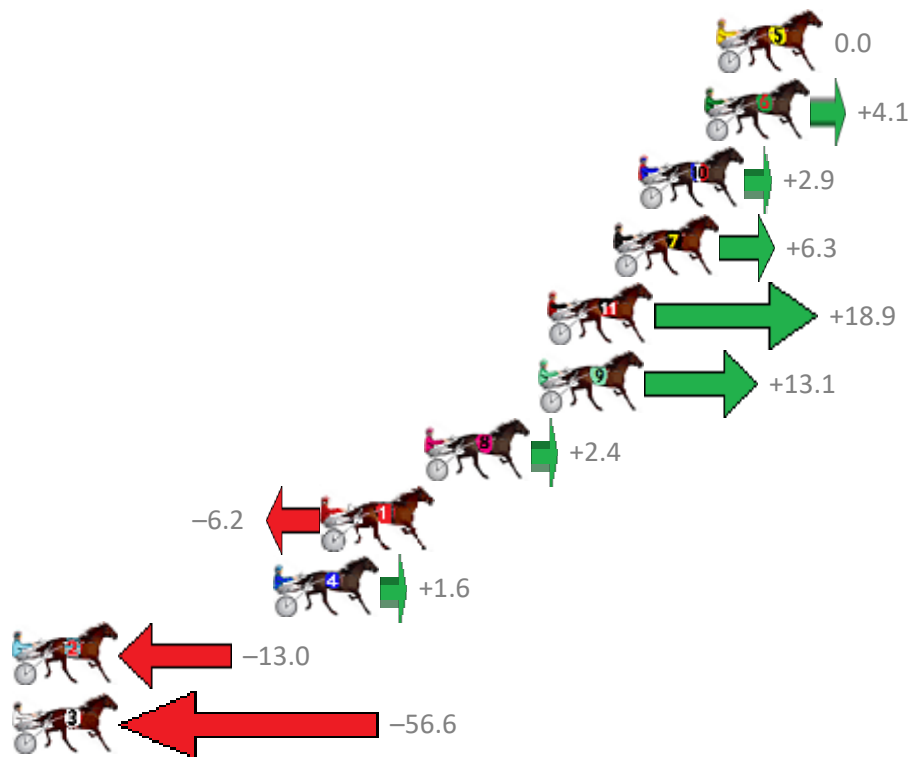

Albion Park Race 8 Distance 2138m

Saturday, 2 February 2019

Gross Time: 2:43.60 MileRate: 2:03.10 LeadTime: 42.70s First Qtr: 31.50s Second Qtr: 31.50s Third Qtr: 29.20s Fourth Qtr: 28.70s

No Horse	Plc	Margin	Time	800Time (W)	400 Time (W)
5 SOUTHERN ALPS	1	0.0m	2:43.60	57.90s (0)	28.70s (0)
6 IVANOV	2	0.5m	2:43.64	57.60s (0)	28.42s (0)
10 SPUD	3	3.1m	2:43.82	57.69s (1)	28.65s (1)
7 QUIETLY SPOKEN	4	4.1m	2:43.89	57.44s (1)	28.41s (1)
11 NEEDLE	5	6.7m	2:44.08	56.53s (1)	28.02s (2)
9 MIRACLE RISING	6	7.1m	2:44.11	56.95s (1)	28.41s (2)
8 MIRACLE	7	11.6m	2:44.43	57.73s (0)	28.61s (1)
1 MISTER OZ	8	15.6m	2:44.72	58.35s (0)	29.13s (0)
4 MONORAIL	9	17.6m	2:44.86	57.78s (0)	28.70s (0)
2 GREG THE GREAT	10	37.4m	2:46.28	58.84s (0)	29.50s (0)
3 WHATABOYZ	11	71.6m	2:48.74	62.00s (1)	30.42s (1)

Finish Position and metres gained from 800m

Sectionals
Powered by

PJ Harness Analyser
Master harness racing with the power of sectionals
Owners, Trainers and Punters - Check out what's new at www.pjdata.com.au

The Racing Queensland Board (trading as Racing Queensland) and provider are not responsible for the completeness or accuracy of any of the information contained herein, and makes no representations about its suitability for any purpose.