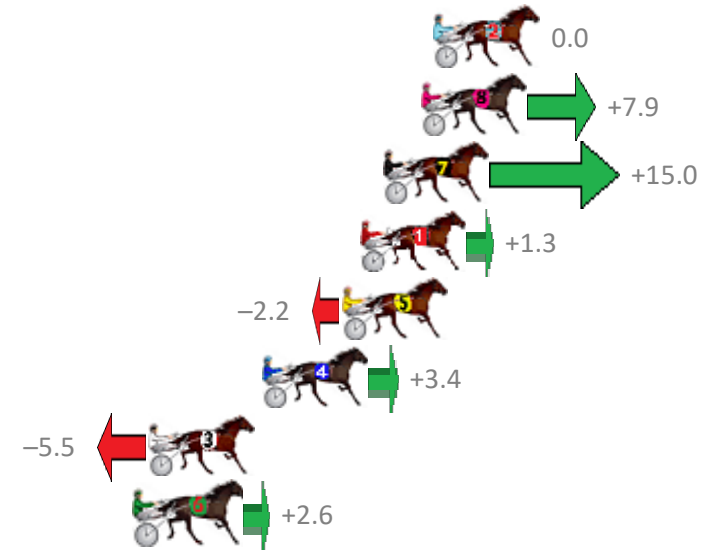

Albion Park Race 9 Distance 1660m

Saturday, 2 February 2019

Gross Time: 2:01.30 MileRate: 1:57.60 LeadTime: 3.40s First Qtr: 28.60s Second Qtr: 31.80s Third Qtr: 29.10s Fourth Qtr: 28.40s

No Horse	Plc	Margin	Time	800Time (W)	400 Time (W)
2 THERESACHANCE	1	0.0m	2:01.30	57.50s (0)	28.40s (0)
8 RIVERLEIGH WILLIAM	2	0.5m	2:01.34	56.93s (0)	27.80s (0)
7 ARBIT MAJOR	3	2.0m	2:01.44	56.42s (2)	28.29s (2)
1 READILY	4	2.9m	2:01.51	57.41s (0)	28.29s (0)
5 THE GOLDEN CROSS	5	3.6m	2:01.56	57.66s (1)	28.51s (1)
4 ADRIFT	6	6.8m	2:01.78	57.26s (1)	28.30s (2)
3 FIERY BLUE CHIP	7	11.3m	2:02.10	57.90s (1)	28.69s (1)
6 ERNIE BARRASSO	8	11.8m	2:02.14	57.31s (1)	28.60s (3)

Finish Position and metres gained from 800m

Sectionals
Powered by

PJ Harness Analyser
Master harness racing with the power of sectionals
Owners, Trainers and Punters - Check out what's new at www.pjdata.com.au

The Racing Queensland Board (trading as Racing Queensland) and provider are not responsible for the completeness or accuracy of any of the information contained herein, and makes no representations about its suitability for any purpose.