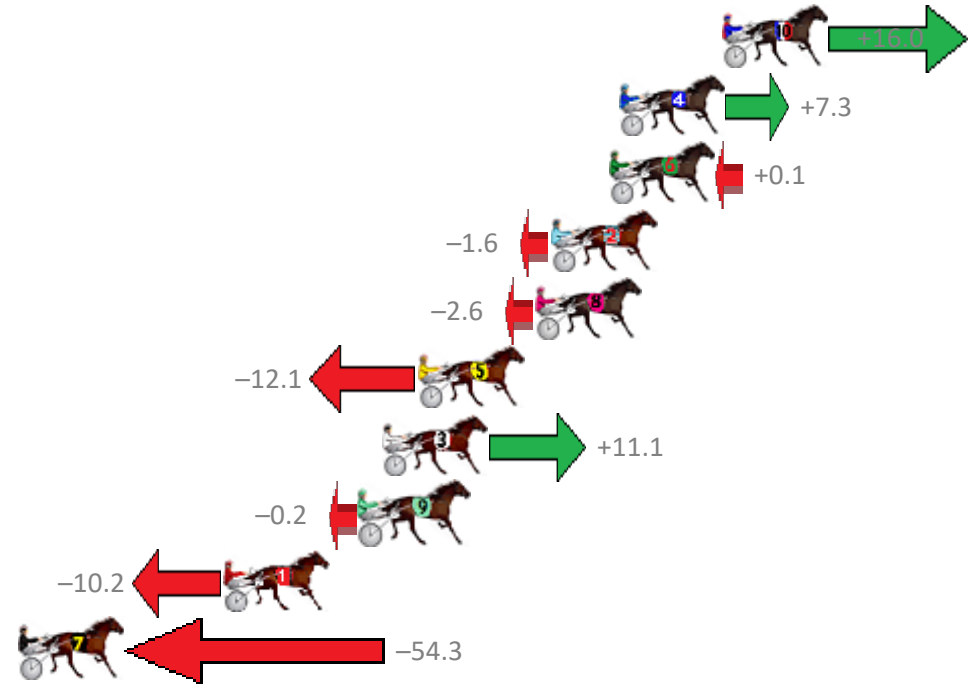

Albion Park Race 2 Distance 1660m

Saturday, 2 February 2019

Gross Time: 1:56.70 MileRate: 1:53.20 LeadTime: 3.20s First Qtr: 26.20s Second Qtr: 29.90s Third Qtr: 28.50s Fourth Qtr: 28.90s

No Horse	Plc	Margin	Time	800Time (W)	400 Time (W)
10 ARGYLE BEACH	1	0.0m	1:56.70	56.25s (2)	28.52s (2)
4 SIR JULIAN	2	4.1m	1:57.00	56.88s (1)	28.49s (1)
6 SECRET JACK	3	4.5m	1:57.03	57.39s (2)	29.15s (2)
2 BELLS BEACH HOUSE	4	6.8m	1:57.19	57.51s (1)	29.02s (1)
8 KETUT	5	7.4m	1:57.23	57.59s (0)	28.73s (0)
5 WITH AUTHORITY	6	12.1m	1:57.57	58.27s (1)	29.77s (1)
3 DAYS END	7	13.5m	1:57.68	56.60s (1)	28.55s (2)
9 SOHO SHANGHAI	8	14.4m	1:57.74	57.41s (0)	28.99s (2)
1 SPIKE BROMAC	9	19.8m	1:58.13	58.13s (0)	29.25s (1)
7 CHAPTER ONE	10	54.9m	2:00.67	61.30s (0)	32.49s (0)

Finish Position and metres gained from 800m

Sectionals
Powered by

PJ Harness Analyser
Master harness racing with the power of sectionals
Owners, Trainers and Punters - Check out what's new at www.pjdata.com.au

The Racing Queensland Board (trading as Racing Queensland) and provider are not responsible for the completeness or accuracy of any of the information contained herein, and makes no representations about its suitability for any purpose.