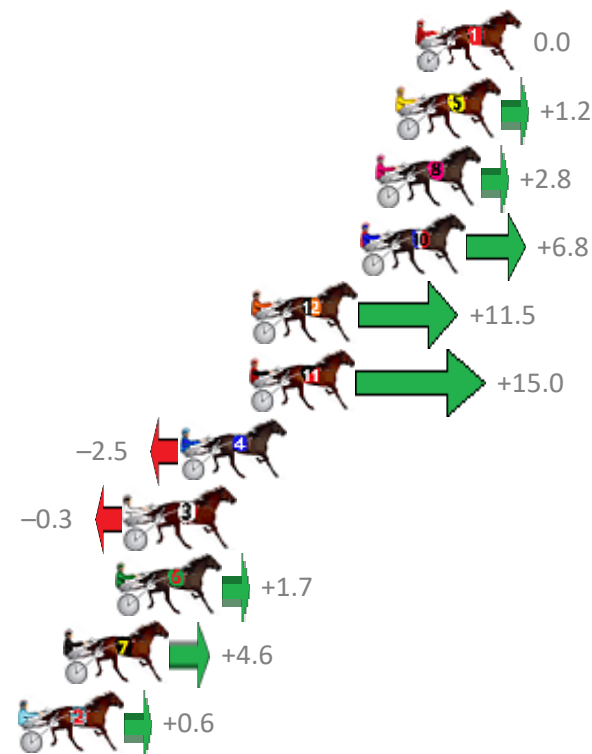

Albion Park Race 1 Distance 1660m

Saturday, 2 February 2019

Gross Time: 1:58.00 MileRate: 1:54.40 LeadTime: 3.30s First Qtr: 27.50s Second Qtr: 30.40s Third Qtr: 27.90s Fourth Qtr: 28.90s

No Horse	Plc	Margin	Time	800Time (W)	400 Time (W)
1 SWEET AS	1	0.0m	1:58.00	56.80s (0)	28.90s (0)
5 THE MUSE	2	0.8m	1:58.06	56.71s (1)	28.78s (1)
8 DARBY BRIGHTS	3	1.6m	1:58.12	56.60s (0)	28.68s (0)
10 IMA GRUMPY POSSUM	4	2.2m	1:58.16	56.32s (0)	28.39s (0)
12 ZARAS DELIGHT	5	6.5m	1:58.47	55.98s (2)	28.68s (2)
11 WERELIVINGTHEDREA	6	6.6m	1:58.48	55.74s (1)	28.34s (2)
4 GOODTIME STRIDE	7	9.3m	1:58.67	56.98s (1)	29.01s (1)
3 MISS KENNY	8	11.5m	1:58.83	56.82s (1)	28.85s (1)
6 GRINVIL	9	11.9m	1:58.86	56.68s (0)	28.70s (0)
7 DRIVE THE DREAM	10	14.0m	1:59.01	56.47s (0)	28.52s (0)
2 SACHE GIRL	11	15.8m	1:59.14	56.76s (1)	28.74s (1)

Finish Position and metres gained from 800m

Sectionals
Powered by

PJ Harness Analyser
Master harness racing with the power of sectionals
Owners, Trainers and Punters - Check out what's new at www.pjdata.com.au

The Racing Queensland Board (trading as Racing Queensland) and provider are not responsible for the completeness or accuracy of any of the information contained herein, and makes no representations about its suitability for any purpose.