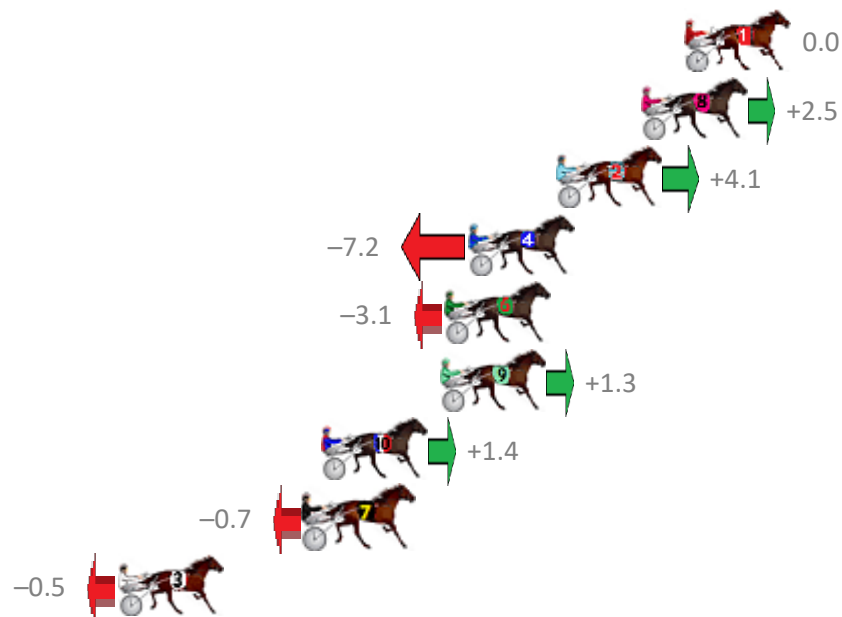

Albion Park Race 6 Distance 1660m

Saturday, 2 February 2019

Gross Time: 1:57.80 MileRate: 1:54.20 LeadTime: 3.40s First Qtr: 27.70s Second Qtr: 30.90s Third Qtr: 27.70s Fourth Qtr: 28.10s

No Horse	Plc	Margin	Time	800Time (W)	400 Time (W)
1 OUR BONDI BEACH	1	0.0m	1:57.80	55.80s (0)	28.10s (0)
8 IM WITH LEXY	2	1.7m	1:57.92	55.63s (0)	27.92s (0)
2 BROADWATER	3	5.1m	1:58.16	55.51s (0)	27.84s (0)
4 MONIVAE	4	8.6m	1:58.40	56.30s (1)	28.55s (1)
6 SIR SEMPER FIDELIS	5	9.5m	1:58.47	56.02s (1)	28.18s (1)
9 ZALTA	6	9.7m	1:58.48	55.71s (1)	27.83s (1)
10 GOLDEN YEAR	7	14.4m	1:58.81	55.70s (1)	28.21s (2)
7 PLAYNSERIOUS	8	15.1m	1:58.86	55.85s (0)	28.04s (0)
3 RIVERLEIGH JEFF	9	22.5m	1:59.38	55.83s (1)	27.88s (1)

Finish Position and metres gained from 800m

Sectionals
Powered by

PJ Harness Analyser
Master harness racing with the power of sectionals
Owners, Trainers and Punters - Check out what's new at www.pjdata.com.au

The Racing Queensland Board (trading as Racing Queensland) and provider are not responsible for the completeness or accuracy of any of the information contained herein, and makes no representations about its suitability for any purpose.