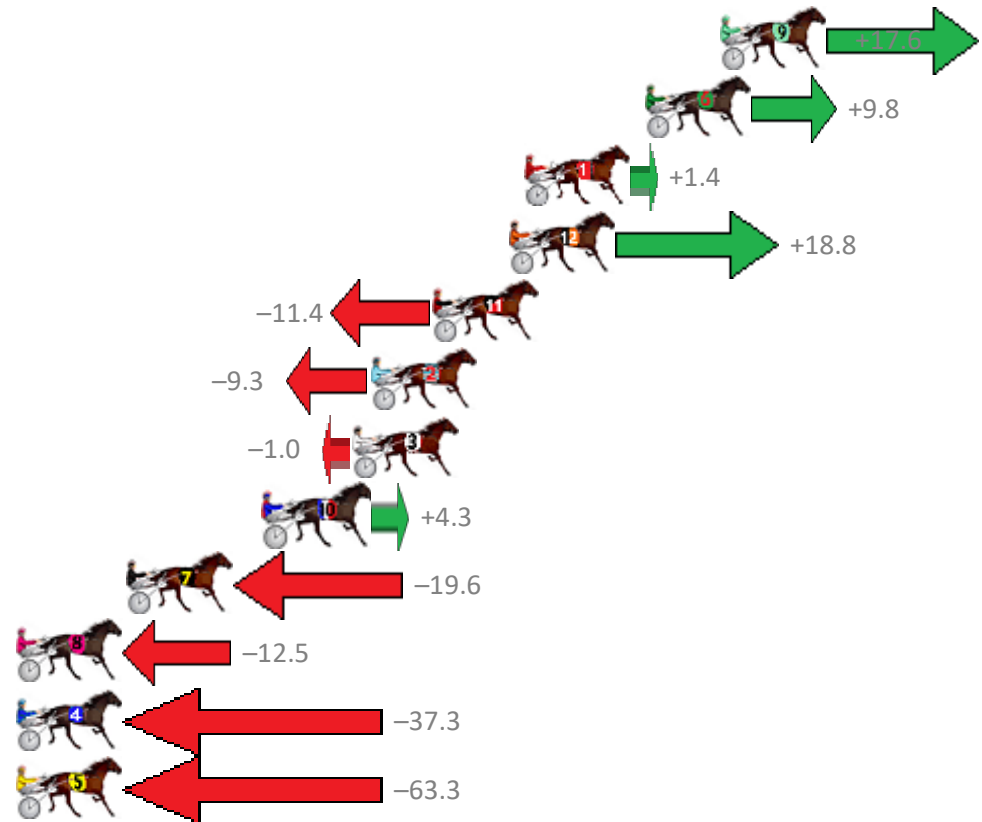

Albion Park Race 5 Distance 2138m

Saturday, 2 February 2019

Gross Time: 2:30.80 MileRate: 1:53.50 LeadTime: 35.20s First Qtr: 28.60s Second Qtr: 30.30s Third Qtr: 28.40s Fourth Qtr: 28.30s

No Horse	Plc	Margin	Time	800Time (W)	400 Time (W)
9 LILAC FLASH	1	0.0m	2:30.80	55.45s (1)	27.85s (2)
6 OHOKA PUNTER	2	3.0m	2:31.01	56.01s (2)	28.41s (2)
1 MANDY KRIDEN	3	7.8m	2:31.35	56.60s (0)	28.14s (0)
12 SLICE OF HEAVEN	4	8.4m	2:31.39	55.37s (1)	27.61s (2)
11 GLENFERRIE HOOD	5	11.4m	2:31.61	57.51s (0)	29.11s (0)
2 SHARDS HALO	6	13.9m	2:31.78	57.36s (0)	28.93s (0)
3 SPARKLING COLLECT	7	14.6m	2:31.83	56.77s (0)	28.33s (0)
10 COLD IDEAL	8	18.1m	2:32.08	56.40s (1)	28.60s (2)
7 INVINCIBLE LOXTON	9	23.6m	2:32.47	58.09s (1)	29.59s (1)
8 FRANKIE ROCKS	10	30.7m	2:32.97	57.59s (0)	29.23s (1)
4 KOTARE YORK	11	46.3m	2:34.08	59.34s (1)	30.70s (1)
5 CLARKEY	12	85.9m	2:36.88	61.19s (0)	32.91s (0)

Finish Position and metres gained from 800m

Sectionals
Powered by

PJ Harness Analyser
Master harness racing with the power of sectionals
Owners, Trainers and Punters - Check out what's new at www.pjdata.com.au

The Racing Queensland Board (trading as Racing Queensland) and provider are not responsible for the completeness or accuracy of any of the information contained herein, and makes no representations about its suitability for any purpose.