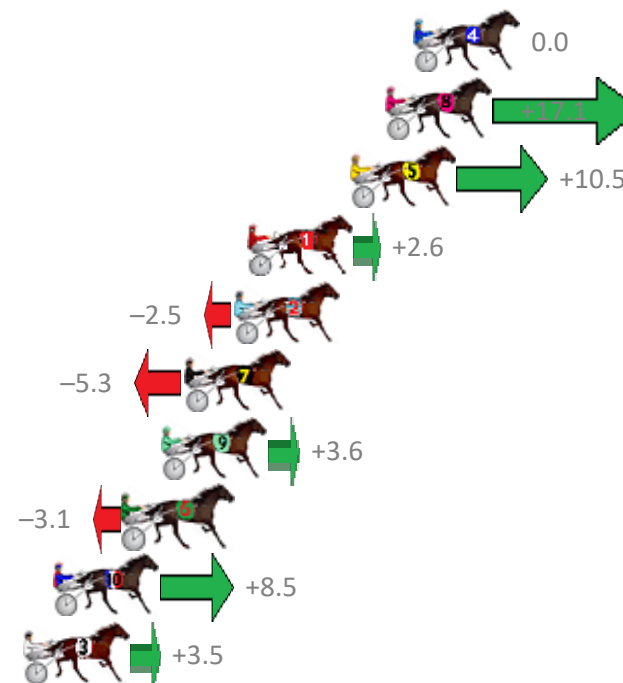

Albion Park Race 3 Distance 1660m

Saturday, 2 February 2019

Gross Time: 1:57.30 MileRate: 1:53.70 LeadTime: 3.20s First Qtr: 27.20s Second Qtr: 30.30s Third Qtr: 28.10s Fourth Qtr: 28.50s

No Horse	Plc	Margin	Time	800Time (W)	400 Time (W)
4 PARISIAN ROCKSTAR	1	0.0m	1:57.30	56.60s (0)	28.50s (0)
8 CLINTAL DO	2	1.1m	1:57.38	55.39s (1)	27.25s (2)
5 ROCK WITH SAM	3	2.5m	1:57.48	55.86s (1)	27.69s (2)
1 WHISKEY BLAZE	4	6.6m	1:57.77	56.42s (0)	28.07s (0)
2 WEEDONS EXPRESS	5	7.1m	1:57.81	56.78s (0)	28.52s (0)
7 OUTLAW FELLA	6	9.1m	1:57.95	56.97s (1)	28.78s (1)
9 LANCELOT BROMAC	7	10.0m	1:58.01	56.35s (0)	28.04s (1)
6 EVERYTHING	8	11.5m	1:58.12	56.82s (1)	28.62s (1)
10 IMTHE GOLDEN CHILD	9	14.3m	1:58.32	56.00s (1)	27.87s (2)
3 LONG TERM FELLA	10	15.5m	1:58.40	56.35s (0)	28.08s (0)

Finish Position and metres gained from 800m

Sectionals
Powered by

PJ Harness Analyser
Master harness racing with the power of sectionals
Owners, Trainers and Punters - Check out what's new at www.pjdata.com.au

The Racing Queensland Board (trading as Racing Queensland) and provider are not responsible for the completeness or accuracy of any of the information contained herein, and makes no representations about its suitability for any purpose.