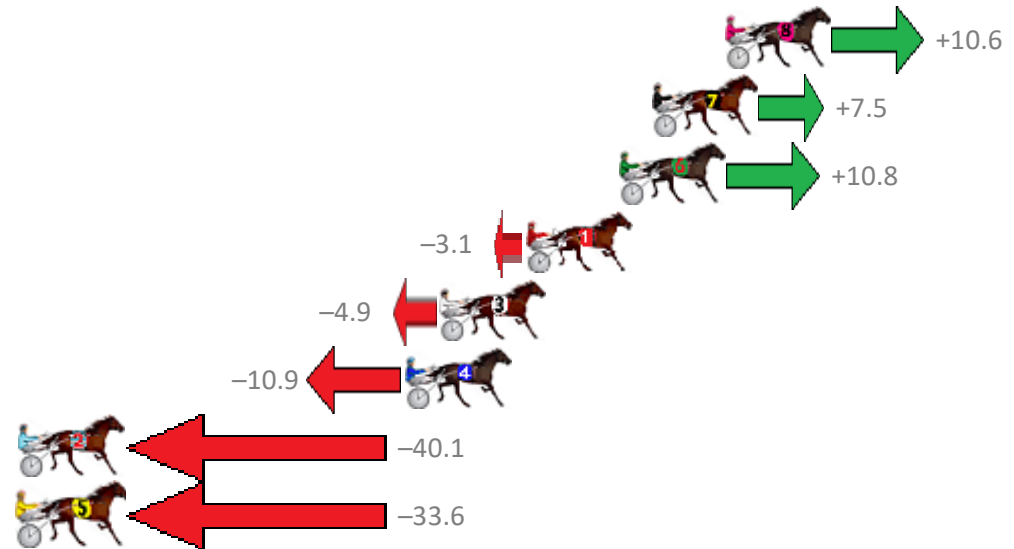

Redcliffe Race 5 Distance 1780m

Wednesday, 30 January 2019

Gross Time: 2:12.70 MileRate: 2:00.00 LeadTime: 11.70s First Qtr: 29.10s Second Qtr: 31.10s Third Qtr: 30.50s Fourth Qtr: 30.30s

NoHorse	Plc	Margin	Time	800Time (W)	400 Time (W)
8 NEWMERELLA LADYKAY	1	0.0m	2:12.70	59.99s (1)	29.66s (2)
7 SIGNORINA JUJON	2	2.9m	2:12.92	60.23s (0)	29.85s (1)
6 OUR DOUG	3	4.2m	2:13.02	59.98s (0)	29.59s (1)
1 LITTLELIONELJAMES	4	7.9m	2:13.30	61.04s (0)	30.53s (0)
3 ON THE TOP	5	11.3m	2:13.56	61.17s (1)	30.88s (2)
4 BETTOR BECAUSE	6	12.7m	2:13.66	61.63s (1)	31.26s (1)
2 RIVERBOAT MYRTLE	7	40.1m	2:15.74	63.85s (0)	33.29s (0)
5 LONESTAR WAY	8	49.2m	2:16.43	63.35s (1)	32.74s (2)

Finish Position and metres gained from 800m

Sectionals
Powered by

PJ Harness Analyser
Master harness racing with the power of sectionals
Owners, Trainers and Punters - Check out what's new at www.pjdata.com.au

The Racing Queensland Board (trading as Racing Queensland) and provider are not responsible for the completeness or accuracy of any of the information contained herein, and makes no representations about its suitability for any purpose.