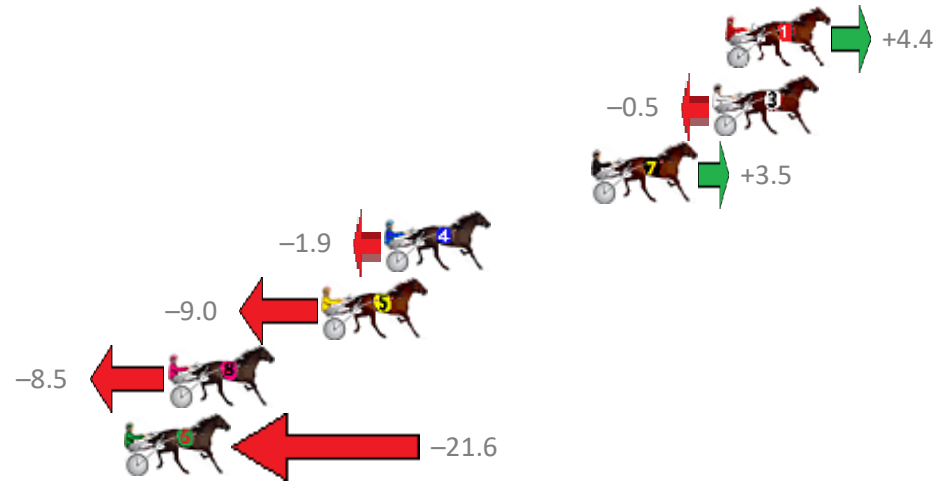

Redcliffe Race 2 Distance 2040m

Wednesday, 30 January 2019

Gross Time: 2:31.20 MileRate: 1:59.30 LeadTime: 31.50s First Qtr: 31.10s Second Qtr: 30.40s Third Qtr: 29.10s Fourth Qtr: 29.10s

NoHorse	Plc	Margin	Time	800Time (W)	400 Time (W)
1 BOB GAGE	1	0.0m	2:31.20	57.88s (0)	28.72s (0)
3 JACKS AT THE BEACH	2	0.5m	2:31.24	58.24s (0)	29.14s (0)
7 BACK PAGE NEWS	3	5.3m	2:31.59	57.95s (0)	28.74s (0)
4 RUHTREBO	4	13.5m	2:32.18	58.34s (1)	29.35s (2)
5 RIVERLEIGH WILLIAM	5	16.0m	2:32.36	58.85s (1)	29.29s (1)
8 TELL THE FUTURE	6	22.1m	2:32.81	58.82s (0)	29.31s (1)
6 SACHE GIRL	7	23.8m	2:32.93	59.77s (1)	30.76s (1)

Finish Position and metres gained from 800m

Sectionals
Powered by

PJ Harness Analyser
Master harness racing with the power of sectionals
Owners, Trainers and Punters - Check out what's new at www.pjdata.com.au

The Racing Queensland Board (trading as Racing Queensland) and provider are not responsible for the completeness or accuracy of any of the information contained herein, and makes no representations about its suitability for any purpose.