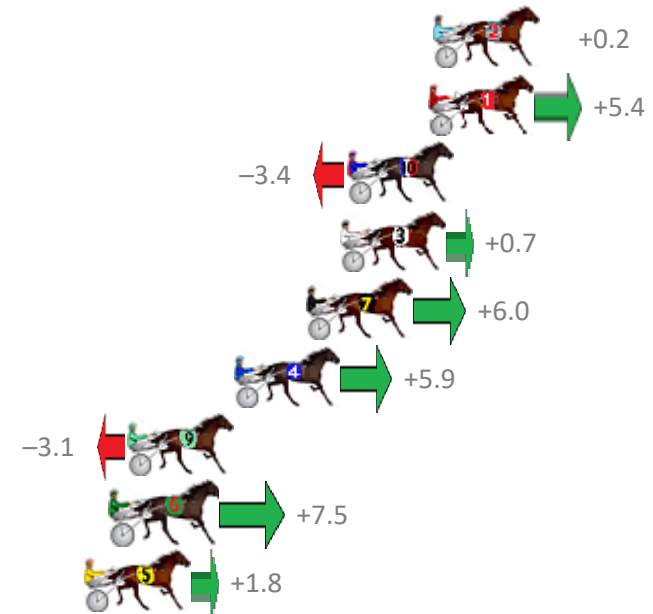

Redcliffe Race 1 Distance 2040m

Wednesday, 30 January 2019

Gross Time: 2:35.40 MileRate: 2:02.60 LeadTime: 33.40s First Qtr: 32.80s Second Qtr: 31.70s Third Qtr: 29.30s Fourth Qtr: 28.20s

NoHorse	Plc	Margin	Time	800Time (W)	400 Time (W)
2 JAX NAVARO	1	0.0m	2:35.40	57.49s (0)	28.20s (0)
1 SPONDOOLEY	2	0.2m	2:35.41	57.11s (0)	27.86s (0)
10 TOPNOTCH MACH	3	3.4m	2:35.64	57.74s (1)	28.33s (1)
3 GOODTIME STRIDE	4	3.7m	2:35.66	57.45s (1)	28.02s (1)
7 GETOUTNWALK	5	5.0m	2:35.75	57.07s (0)	27.88s (0)
4 ONLY ONE PROMISE	6	7.9m	2:35.96	57.08s (1)	28.14s (2)
9 BETTING BARON	7	12.1m	2:36.25	57.72s (1)	28.28s (1)
6 ALWAYS AT NIGHT	8	12.7m	2:36.30	56.96s (1)	28.16s (2)
5 ITS ALL GO	9	13.8m	2:36.37	57.37s (0)	28.14s (0)

Finish Position and metres gained from 800m

Sectionals
Powered by

PJ Harness Analyser
Master harness racing with the power of sectionals
Owners, Trainers and Punters - Check out what's new at www.pjdata.com.au

The Racing Queensland Board (trading as Racing Queensland) and provider are not responsible for the completeness or accuracy of any of the information contained herein, and makes no representations about its suitability for any purpose.