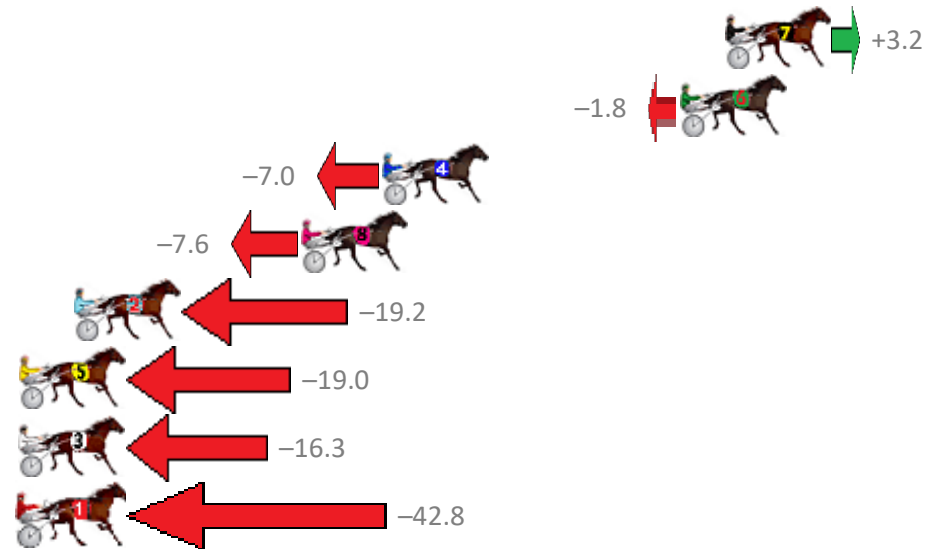

Redcliffe Race 4 Distance 1780m

Wednesday, 30 January 2019

Gross Time: 2:11.40 MileRate: 1:58.80 LeadTime: 11.50s First Qtr: 28.90s Second Qtr: 29.90s Third Qtr: 29.90s Fourth Qtr: 31.20s

NoHorse	Plc	Margin	Time	800Time (W)	400 Time (W)
7 ARK PATROL	1	0.0m	2:11.40	60.86s (3)	31.09s (3)
6 LIFES BLACK	2	1.8m	2:11.54	61.24s (0)	31.34s (0)
4 ENARMoured	3	13.6m	2:12.46	61.63s (2)	31.87s (2)
8 RAINBOW ATOMIC	4	16.8m	2:12.71	61.68s (0)	31.23s (0)
2 WILD ABOUT TOWN	5	25.8m	2:13.41	62.57s (1)	32.54s (1)
5 MAJORESS JUJON	6	32.8m	2:13.96	62.55s (1)	32.53s (1)
3 BARBOO	7	37.1m	2:14.29	62.34s (0)	32.28s (0)
1 NOT ALWAYS	8	47.6m	2:15.11	64.37s (0)	33.96s (0)

Finish Position and metres gained from 800m

Sectionals
Powered by

PJ Harness Analyser
Master harness racing with the power of sectionals
Owners, Trainers and Punters - Check out what's new at www.pjdata.com.au

The Racing Queensland Board (trading as Racing Queensland) and provider are not responsible for the completeness or accuracy of any of the information contained herein, and makes no representations about its suitability for any purpose.