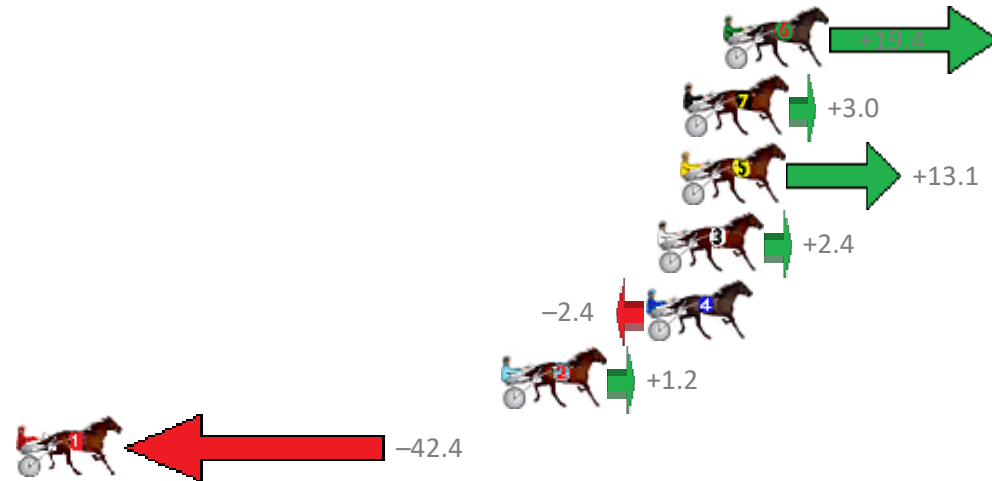

Redcliffe Race 3 Distance 1780m

Wednesday, 30 January 2019

Gross Time: 2:11.50 MileRate: 1:58.90 LeadTime: 11.60s First Qtr: 29.40s Second Qtr: 30.40s Third Qtr: 30.20s Fourth Qtr: 29.90s

NoHorse	Plc	Margin	Time	800Time (W)	400 Time (W)
6 ROCKNROLL PROMISE	1	0.0m	2:11.50	58.64s (1)	29.02s (3)
7 SCOTT TOM	2	1.6m	2:11.62	59.87s (0)	29.54s (1)
5 MICKEE CULLEN	3	1.7m	2:11.63	59.12s (1)	29.61s (3)
3 WAVEDANCER	4	2.6m	2:11.69	59.92s (1)	29.83s (2)
4 WEASEL	5	3.0m	2:11.72	60.28s (1)	30.12s (1)
2 BERTILS DELIGHT	6	8.8m	2:12.16	60.01s (1)	29.93s (2)
1 COAST WARNING	7	42.4m	2:14.67	63.29s (0)	32.86s (0)

Finish Position and metres gained from 800m

Sectionals
Powered by

PJ Harness Analyser
Master harness racing with the power of sectionals
Owners, Trainers and Punters - Check out what's new at www.pjdata.com.au

The Racing Queensland Board (trading as Racing Queensland) and provider are not responsible for the completeness or accuracy of any of the information contained herein, and makes no representations about its suitability for any purpose.