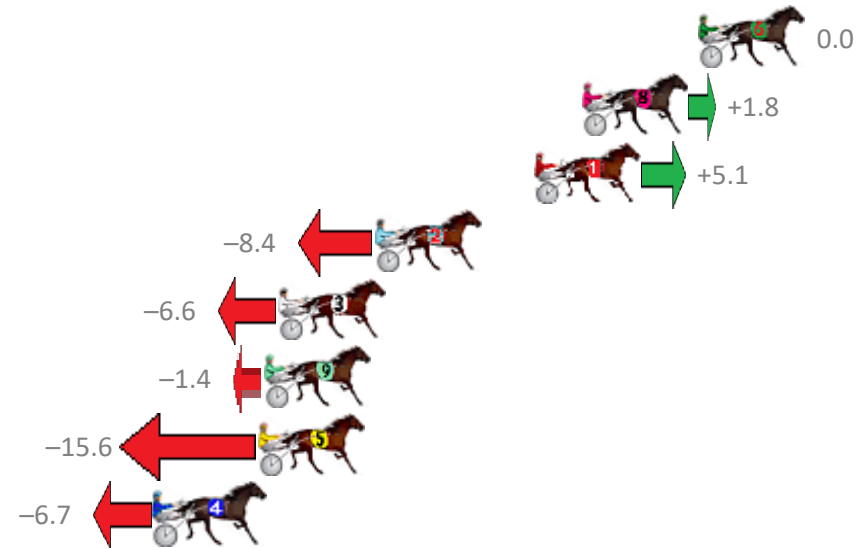

Albion Park Race 3 Distance 2647m

Tuesday, 29 January 2019

Gross Time: 3:25.70 MileRate: 2:04.10 LeadTime: 85.90s First Qtr: 31.40s Second Qtr: 31.30s Third Qtr: 28.80s Fourth Qtr: 28.30s

NoHorse	Plc	Margin	Time	800Time (W)	400 Time (W)
6 LAVROS TEXAS	1	0.0m	3:25.70	57.10s (0)	28.30s (0)
8 SPIRIT WALKER	2	4.6m	3:26.03	56.97s (1)	28.47s (2)
1 GREG THE GREAT	3	6.5m	3:26.16	56.74s (1)	28.08s (2)
2 EL SWAVO	4	12.8m	3:26.61	57.70s (0)	28.74s (0)
3 HELLBOUND	5	16.6m	3:26.87	57.57s (0)	28.60s (0)
9 ASTRAL RULER	6	17.2m	3:26.92	57.20s (1)	28.44s (2)
5 JETER	7	17.4m	3:26.93	58.21s (1)	29.32s (1)
4 LANSBURY	8	21.5m	3:27.22	57.58s (0)	28.83s (1)

Finish Position and metres gained from 800m

Sectionals
Powered by

PJ Harness Analyser
Master harness racing with the power of sectionals
Owners, Trainers and Punters - Check out what's new at www.pjdata.com.au

The Racing Queensland Board (trading as Racing Queensland) and provider are not responsible for the completeness or accuracy of any of the information contained herein, and makes no representations about its suitability for any purpose.