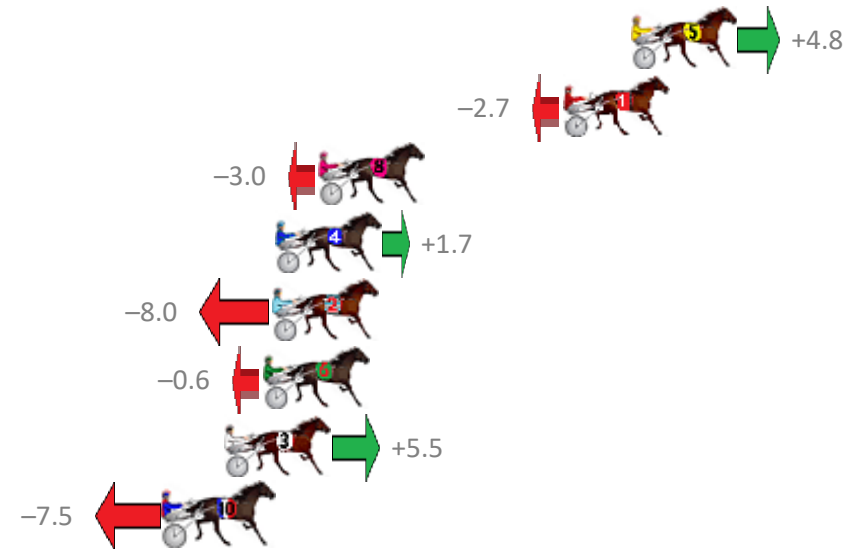

Albion Park Race 6 Distance 1660m

Tuesday, 29 January 2019

Gross Time: 2:01.00 MileRate: 1:57.30 LeadTime: 3.30s First Qtr: 28.00s Second Qtr: 32.10s Third Qtr: 28.50s Fourth Qtr: 29.10s

NoHorse	Plc	Margin	Time	800Time (W)	400 Time (W)
5 OASIS DREAM	1	0.0m	2:01.00	57.25s (0)	28.74s (0)
1 HEAVENS HURRICANE	2	2.7m	2:01.20	57.79s (0)	29.30s (0)
8 HAVANA MOON	3	12.4m	2:01.90	57.82s (0)	29.30s (0)
4 MISSINMEMATE	4	14.1m	2:02.03	57.48s (1)	29.05s (2)
2 CAESARS ASTRUM	5	14.2m	2:02.03	58.18s (1)	29.52s (1)
6 READILY	6	14.6m	2:02.06	57.64s (0)	29.09s (0)
3 JOHNNYCAKE	7	16.1m	2:02.17	57.20s (1)	28.77s (1)
10 BROADWATER	8	18.5m	2:02.35	58.14s (1)	29.67s (2)

Finish Position and metres gained from 800m

Sectionals
Powered by

PJ Harness Analyser
Master harness racing with the power of sectionals
Owners, Trainers and Punters - Check out what's new at www.pjdata.com.au

The Racing Queensland Board (trading as Racing Queensland) and provider are not responsible for the completeness or accuracy of any of the information contained herein, and makes no representations about its suitability for any purpose.