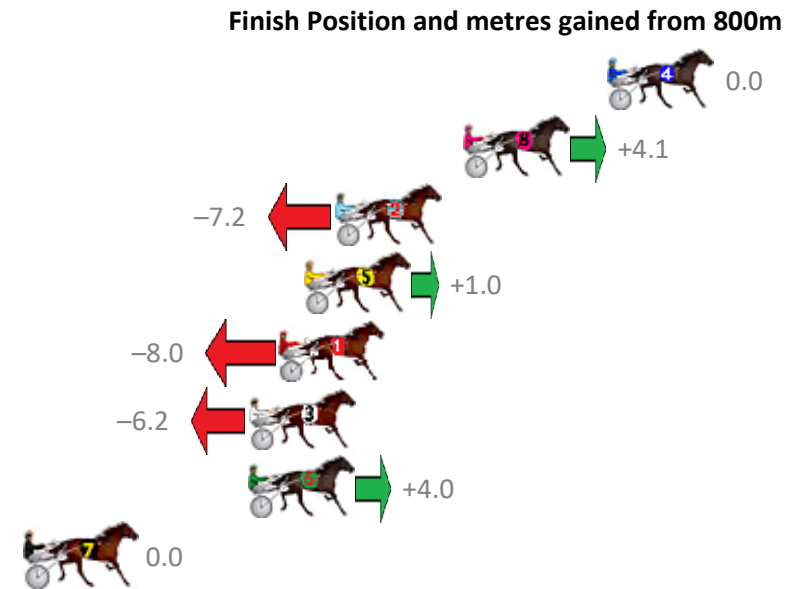

Albion Park Race 7 Distance 1660m

Tuesday, 29 January 2019

Gross Time: 1:57.10 MileRate: 1:53.60 LeadTime: 3.30s First Qtr: 27.70s Second Qtr: 30.00s Third Qtr: 27.80s Fourth Qtr: 28.30s

NoHorse	Plc	Margin	Time	800Time (W)	400 Time (W)
4 COMPLY OR DIE	1	0.0m	1:57.10	56.10s (0)	28.30s (0)
8 KETUT	2	5.7m	1:57.50	55.81s (0)	27.90s (0)
2 OUR MELS DREAM	3	10.8m	1:57.86	56.60s (1)	28.82s (1)
5 JESTER OH JESTER	4	12.0m	1:57.95	56.03s (1)	28.22s (1)
1 WATTLEBANK FLYER	5	13.0m	1:58.02	56.66s (0)	28.77s (0)
3 RORY MACH	6	14.2m	1:58.10	56.53s (1)	28.74s (1)
6 CASINO TOMMY	7	14.2m	1:58.10	55.82s (1)	27.99s (1)
7 MAJESTIC MAJOR	8	23.0m	1:58.73	56.10s (1)	28.38s (0)

Sectionals
Powered by

PJ Harness Analyser
Master harness racing with the power of sectionals
Owners, Trainers and Punters - Check out what's new at www.pjdata.com.au

The Racing Queensland Board (trading as Racing Queensland) and provider are not responsible for the completeness or accuracy of any of the information contained herein, and makes no representations about its suitability for any purpose.