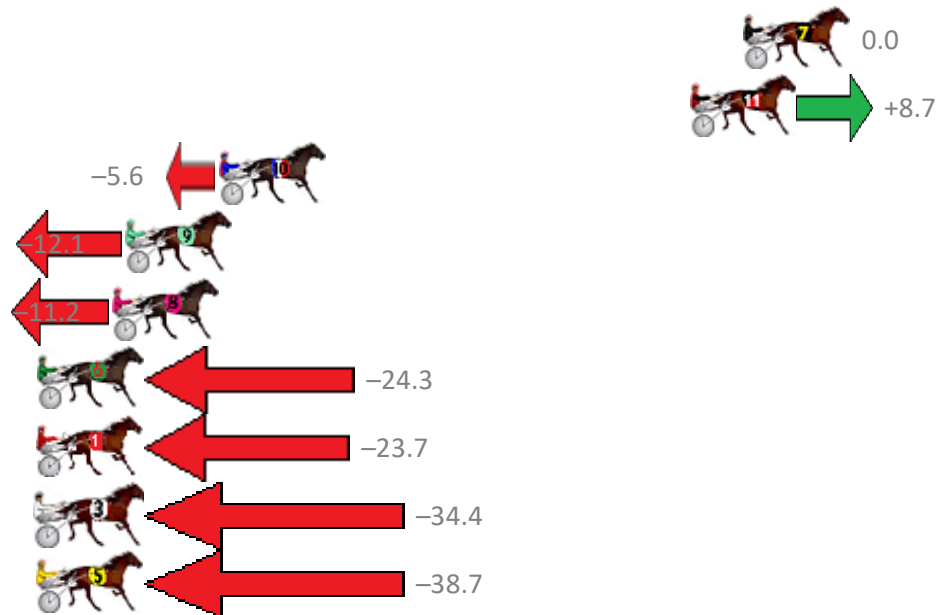

Albion Park Race 9 Distance 1660m

Tuesday, 29 January 2019

Gross Time: 1:58.50 MileRate: 1:54.80 LeadTime: 3.40s First Qtr: 27.00s Second Qtr: 30.20s Third Qtr: 28.30s Fourth Qtr: 29.60s

NoHorse	Plc	Margin	Time	800Time (W)	400 Time (W)
7 NEWPORT DREAMZ	1	0.0m	1:58.50	57.90s (0)	29.60s (0)
11 HAPPY FEELINGS	2	2.1m	1:58.66	57.27s (2)	28.82s (2)
10 SMILING ARMADA	3	20.8m	2:00.04	58.31s (2)	29.84s (2)
9 TORQUE FEELS GOOD	4	24.5m	2:00.31	58.78s (1)	29.27s (0)
8 JENUFLECTION	5	25.0m	2:00.35	58.71s (0)	29.70s (0)
6 TOO GOOD FOR YOU	6	30.1m	2:00.73	59.66s (2)	30.61s (1)
1 MISS CATALINA	7	32.9m	2:00.93	59.62s (0)	30.63s (0)
3 PHOTOZEN	8	39.2m	2:01.40	60.39s (0)	31.42s (0)
5 GLASSCUTTERSPIRIT	9	45.9m	2:01.90	60.70s (1)	31.16s (1)

Finish Position and metres gained from 800m

Sectionals
Powered by

PJ Harness Analyser
Master harness racing with the power of sectionals
Owners, Trainers and Punters - Check out what's new at www.pjdata.com.au

The Racing Queensland Board (trading as Racing Queensland) and provider are not responsible for the completeness or accuracy of any of the information contained herein, and makes no representations about its suitability for any purpose.