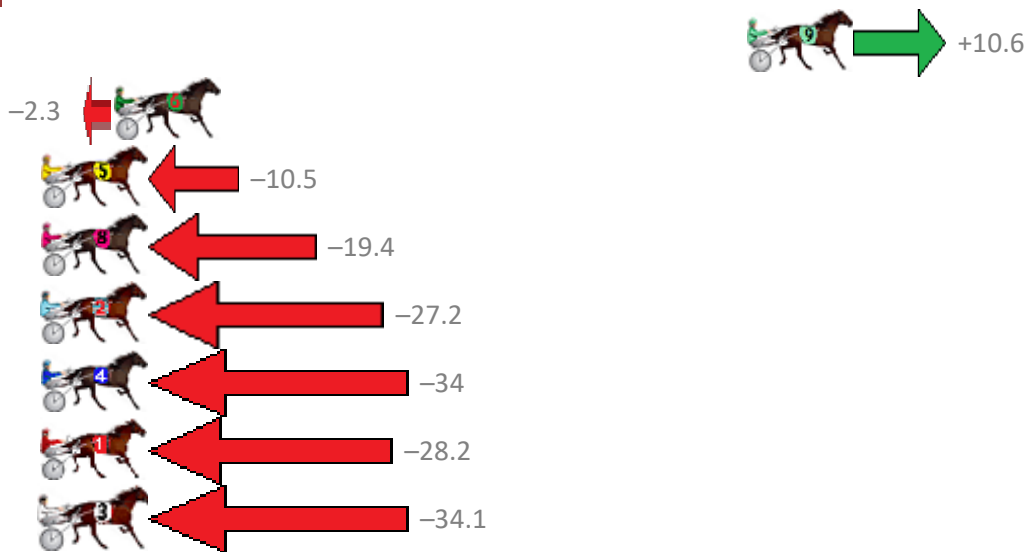

Albion Park Race 8 Distance 1660m

Tuesday, 29 January 2019

Gross Time: 1:55.80 MileRate: 1:52.30 LeadTime: 3.30s First Qtr: 27.60s Second Qtr: 28.50s Third Qtr: 28.40s Fourth Qtr: 28.00s

NoHorse Plc Margin Time 800Time (W) 400 Time (W)

9 SECRET JACK	1	0.0m	1:55.80	55.65s (1)	28.00s (2)
6 WHISKEY BLAZE	2	25.1m	1:57.56	56.56s (1)	28.41s (2)
5 DAYS END	3	28.3m	1:57.78	57.14s (1)	29.03s (2)
8 ILLAWONG DREAMTIM	4	30.2m	1:57.91	57.77s (0)	29.62s (2)
2 ANOTHER BROADWAY	5	32.6m	1:58.08	58.32s (1)	29.69s (1)
4 LONG TERM FELLA	6	33.4m	1:58.14	58.74s (1)	30.07s (1)
1 VADER	7	33.6m	1:58.15	58.39s (0)	29.44s (1)
3 PLATINUM ROULETTE	8	34.1m	1:58.19	58.80s (0)	29.85s (0)

Finish Position and metres gained from 800m

Sectionals
Powered by

PJ Harness Analyser
Master harness racing with the power of sectionals
Owners, Trainers and Punters - Check out what's new at www.pjdata.com.au

The Racing Queensland Board (trading as Racing Queensland) and provider are not responsible for the completeness or accuracy of any of the information contained herein, and makes no representations about its suitability for any purpose.