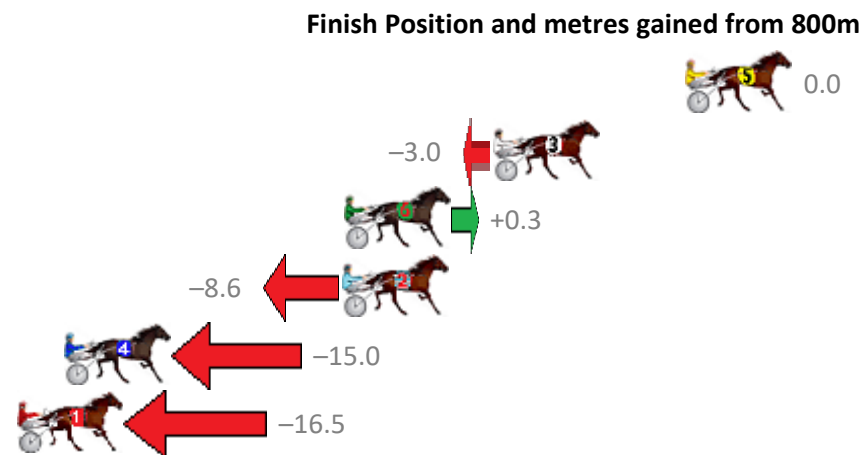

Albion Park Race 1 Distance 2138m

Tuesday, 29 January 2019

Gross Time: 2:33.50 MileRate: 1:55.50 LeadTime: 37.90s First Qtr: 30.30s Second Qtr: 29.60s Third Qtr: 27.90s Fourth Qtr: 27.80s

NoHorse	Plc	Margin	Time	800Time (W)	400 Time (W)
5 CASINO GRIN	1	0.0m	2:33.50	55.70s (0)	27.80s (0)
3 SOMWHEREOVARAINB	2	7.6m	2:34.03	55.91s (1)	28.06s (1)
6 NOVENA ROSE	3	13.5m	2:34.44	55.68s (1)	27.65s (1)
2 ELMAUR JOY	4	13.6m	2:34.45	56.30s (0)	28.37s (0)
4 TOOK YOUR TIME	5	24.6m	2:35.21	56.74s (1)	28.75s (1)
1 SHADOW HUNTER	6	26.5m	2:35.34	56.85s (0)	28.74s (0)