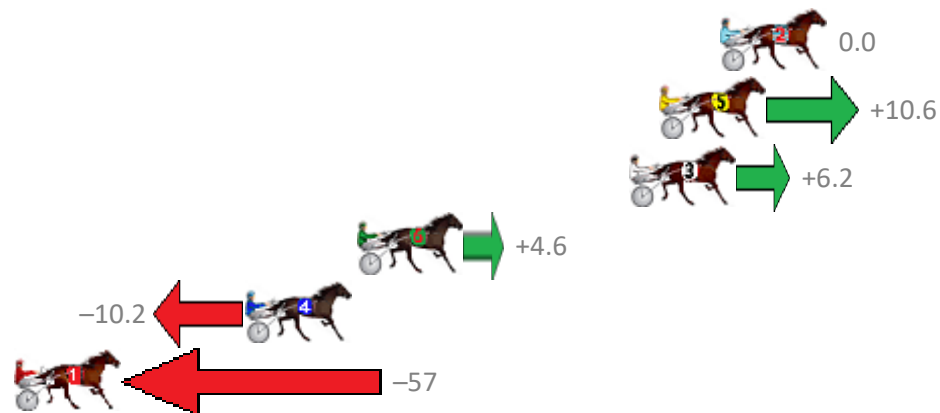

Albion Park Race 4 Distance 2138m

Tuesday, 29 January 2019

Gross Time: 2:32.50 MileRate: 1:54.80 LeadTime: 37.80s First Qtr: 29.00s Second Qtr: 29.30s Third Qtr: 27.90s Fourth Qtr: 28.50s

NoHorse	Plc	Margin	Time	800Time (W)	400 Time (W)
2 GANGSTER BOY	1	0.0m	2:32.50	56.40s (0)	28.50s (0)
5 THE SPACE INVADER	2	2.4m	2:32.67	55.65s (1)	28.04s (2)
3 BEAVER	3	3.6m	2:32.76	55.96s (0)	27.77s (1)
6 GASMONKEY	4	14.4m	2:33.53	56.08s (1)	28.24s (0)
4 WITHALOTOFLUCK	5	18.8m	2:33.84	57.12s (1)	29.48s (1)
1 BRYCE COOPER	6	60.9m	2:36.84	60.36s (0)	32.10s (0)

Finish Position and metres gained from 800m

Sectionals
Powered by

PJ Harness Analyser
Master harness racing with the power of sectionals
Owners, Trainers and Punters - Check out what's new at www.pjdata.com.au

The Racing Queensland Board (trading as Racing Queensland) and provider are not responsible for the completeness or accuracy of any of the information contained herein, and makes no representations about its suitability for any purpose.