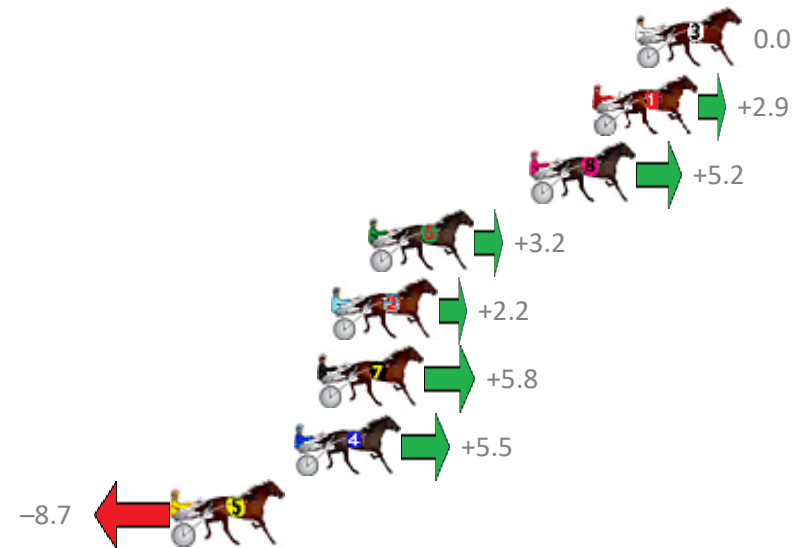

Albion Park Race 5 Distance 1660m

Tuesday, 29 January 2019

Gross Time: 1:57.00 MileRate: 1:53.40 LeadTime: 3.30s First Qtr: 27.90s Second Qtr: 29.80s Third Qtr: 27.70s Fourth Qtr: 28.30s

NoHorse	Plc	Margin	Time	800Time (W)	400 Time (W)
3 COREY WILLIAM	1	0.0m	1:57.00	56.00s (0)	28.30s (0)
1 MAGOOGAN	2	1.7m	1:57.12	55.80s (0)	28.07s (0)
8 CIRCLE LINE	3	4.2m	1:57.30	55.64s (0)	27.92s (0)
6 GRINVIL	4	10.6m	1:57.75	55.78s (1)	28.02s (1)
2 IMA SEA STORM	5	12.0m	1:57.85	55.85s (0)	28.09s (0)
7 MAYWYNS BEST	6	12.6m	1:57.89	55.59s (1)	27.86s (1)
4 SOHO SHANGHAI	7	13.5m	1:57.96	55.61s (0)	27.87s (0)
5 PATERNITY SUIT	8	18.3m	1:58.29	56.61s (1)	28.90s (1)

Finish Position and metres gained from 800m

Sectionals
Powered by

PJ Harness Analyser
Master harness racing with the power of sectionals
Owners, Trainers and Punters - Check out what's new at www.pjdata.com.au

The Racing Queensland Board (trading as Racing Queensland) and provider are not responsible for the completeness or accuracy of any of the information contained herein, and makes no representations about its suitability for any purpose.