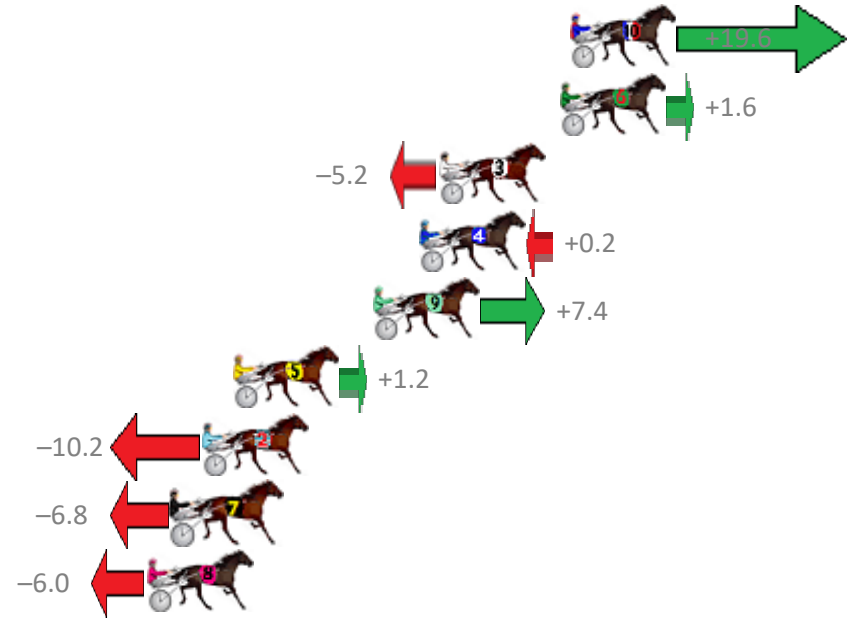

Redcliffe Race 3 Distance 1780m

Wednesday, 16 January 2019

Gross Time: 2:12.30 MileRate: 1:59.60 LeadTime: 11.40s First Qtr: 30.00s Second Qtr: 30.30s Third Qtr: 30.10s Fourth Qtr: 30.50s

No Horse	Plc	Margin	Time	800Time (W)	400 Time (W)
10 SCOTT TOM	1	0.0m	2:12.30	59.12s (1)	30.38s (2)
6 WEASEL	2	0.4m	2:12.33	60.48s (1)	30.35s (1)
3 BE ON THE SLY	3	5.2m	2:12.70	60.99s (0)	30.90s (0)
4 MODERN THOUGHT	4	6.0m	2:12.76	60.58s (1)	30.45s (1)
9 CONTRARY COURAGE	5	7.8m	2:12.89	60.04s (1)	30.58s (2)
5 BUKTHSYSTEM	6	13.4m	2:13.32	60.51s (0)	30.27s (0)
2 DARTESIAN	7	14.6m	2:13.41	61.37s (0)	31.20s (0)
7 CAPTAIN CHARGE OVER	8	15.8m	2:13.50	61.12s (0)	30.81s (0)
8 SHAKEITUP	9	16.8m	2:13.58	61.05s (1)	30.93s (1)

Finish Position and metres gained from 800m

Sectionals
Powered by

PJ Harness Analyser
Master harness racing with the power of sectionals
Owners, Trainers and Punters - Check out what's new at www.pjdata.com.au

The Racing Queensland Board (trading as Racing Queensland) and provider are not responsible for the completeness or accuracy of any of the information contained herein, and makes no representations about its suitability for any purpose.