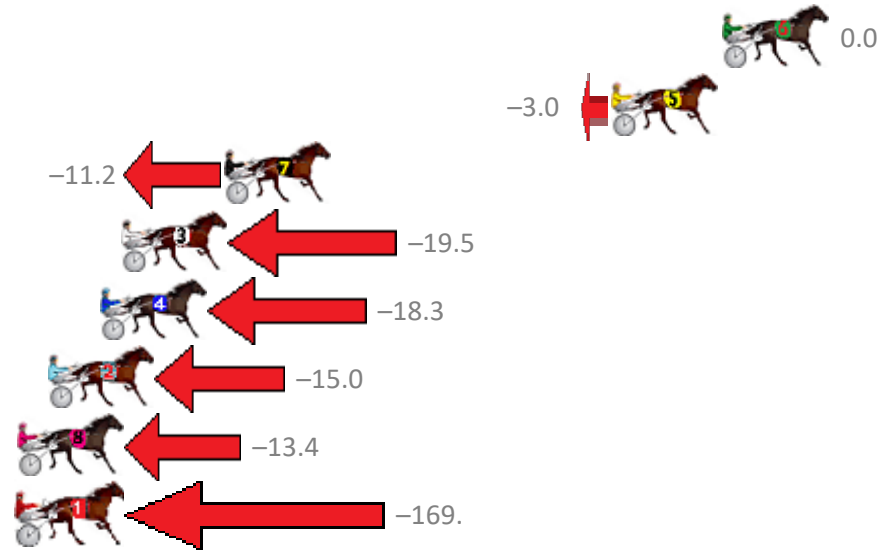

Redcliffe Race 5 Distance 1780m

Wednesday, 16 January 2019

Gross Time: 2:11.60 MileRate: 1:59.00 LeadTime: 11.60s First Qtr: 29.80s Second Qtr: 31.10s Third Qtr: 29.70s Fourth Qtr: 29.40s

No Horse	Plc	Margin	Time	800Time (W)	400 Time (W)
6 DIAMONDSFROMHEAV	1	0.0m	2:11.60	59.10s (0)	29.40s (0)
5 TRAIN WRECK	2	4.4m	2:11.92	59.32s (1)	29.52s (1)
7 ROYAL TAZ	3	19.8m	2:13.06	59.93s (0)	30.06s (0)
3 MAX IS BACK	4	23.9m	2:13.36	60.54s (0)	30.67s (0)
4 CHANGE THE NATION	5	24.7m	2:13.42	60.45s (1)	30.60s (1)
2 ARCHIECANO	6	26.8m	2:13.57	60.21s (1)	30.37s (1)
8 TAFFY BOY	7	29.8m	2:13.79	60.09s (1)	30.69s (2)
1 SHADOW SON	8	259.9m	2:30.70	71.65s (0)	36.74s (0)

Finish Position and metres gained from 800m

Sectionals
Powered by

PJ Harness Analyser
Master harness racing with the power of sectionals
Owners, Trainers and Punters - Check out what's new at www.pjdata.com.au

The Racing Queensland Board (trading as Racing Queensland) and provider are not responsible for the completeness or accuracy of any of the information contained herein, and makes no representations about its suitability for any purpose.