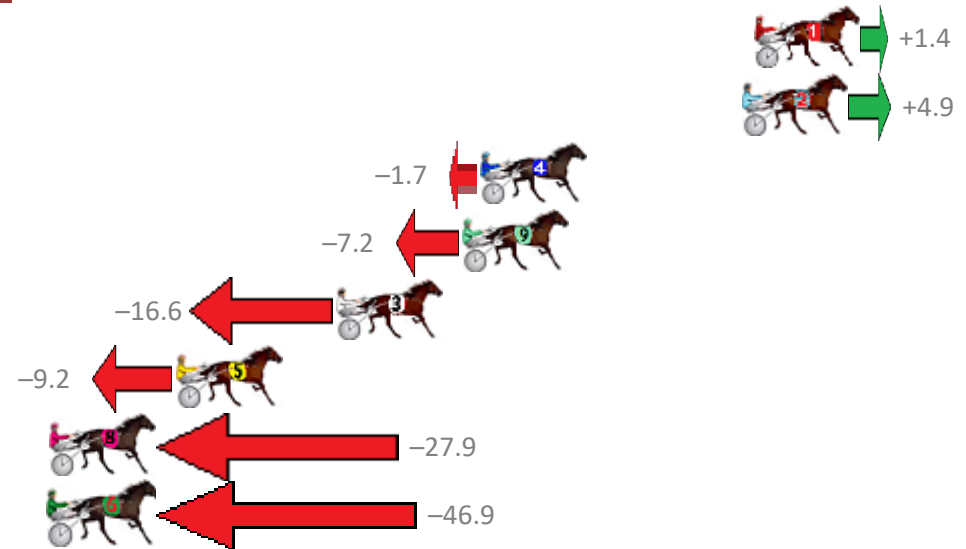

Redcliffe Race 6 Distance 1780m

Wednesday, 16 January 2019

Gross Time: 2:14.70 MileRate: 2:01.80 LeadTime: 12.10s First Qtr: 32.10s Second Qtr: 31.60s Third Qtr: 28.90s Fourth Qtr: 30.00s

No Horse	Plc	Margin	Time	800Time (W)	400 Time (W)
1 LITTLE BOLT	1	0.0m	2:14.70	58.80s (0)	30.00s (0)
2 ROLL ONA RAINBOW	2	0.5m	2:14.74	58.54s (0)	29.71s (0)
4 ALOT OF COST	3	10.9m	2:15.52	59.03s (1)	30.53s (2)
9 OUR DOUG	4	11.6m	2:15.57	59.43s (1)	30.56s (1)
3 RIVERBOAT MYRTLE	5	16.6m	2:15.94	60.12s (1)	31.25s (1)
5 MISTER FAHRENHEIT	6	23.0m	2:16.43	59.58s (1)	30.58s (1)
8 POSER	7	37.5m	2:17.51	60.95s (0)	31.96s (0)
6 GRANDLARCENY	8	61.1m	2:19.28	62.35s (0)	32.87s (0)

Finish Position and metres gained from 800m

Sectionals
Powered by

PJ Harness Analyser
Master harness racing with the power of sectionals
Owners, Trainers and Punters - Check out what's new at www.pjdata.com.au

The Racing Queensland Board (trading as Racing Queensland) and provider are not responsible for the completeness or accuracy of any of the information contained herein, and makes no representations about its suitability for any purpose.