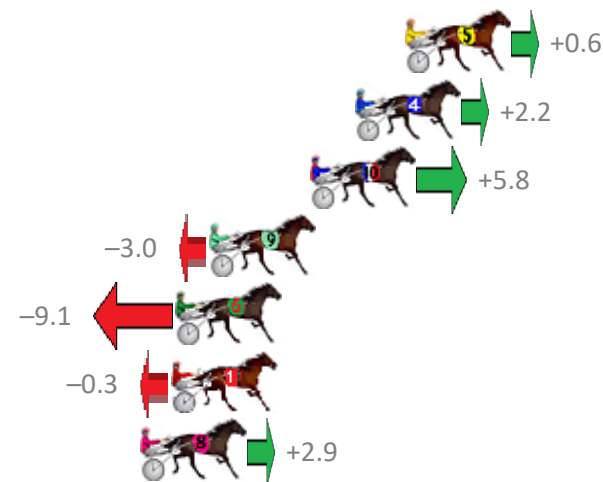

Redcliffe Race 2 Distance 2040m

Wednesday, 16 January 2019

Gross Time: 2:31.20 MileRate: 1:59.30 LeadTime: 30.10s First Qtr: 31.30s Second Qtr: 31.10s Third Qtr: 29.30s Fourth Qtr: 29.40s

No Horse	Plc	Margin	Time	800Time (W)	400 Time (W)
5 OUR BUSCEMI	1	0.0m	2:31.20	58.66s (1)	29.36s (1)
4 SPONDOOLEY	2	2.0m	2:31.35	58.54s (0)	29.21s (0)
10 FEEL THE REIGN	3	3.8m	2:31.48	58.27s (1)	28.86s (2)
9 SWAFFHAM WATER	4	7.8m	2:31.77	58.92s (1)	29.46s (1)
6 THERESACHANCE	5	9.1m	2:31.87	59.37s (0)	30.07s (0)
1 SONNY ORLANDO	6	9.3m	2:31.88	58.72s (0)	29.38s (0)
8 GETOUTNWALK	7	10.5m	2:31.97	58.49s (0)	28.98s (2)

Finish Position and metres gained from 800m

Sectionals
Powered by

PJ Harness Analyser
Master harness racing with the power of sectionals
Owners, Trainers and Punters - Check out what's new at www.pjdata.com.au

The Racing Queensland Board (trading as Racing Queensland) and provider are not responsible for the completeness or accuracy of any of the information contained herein, and makes no representations about its suitability for any purpose.