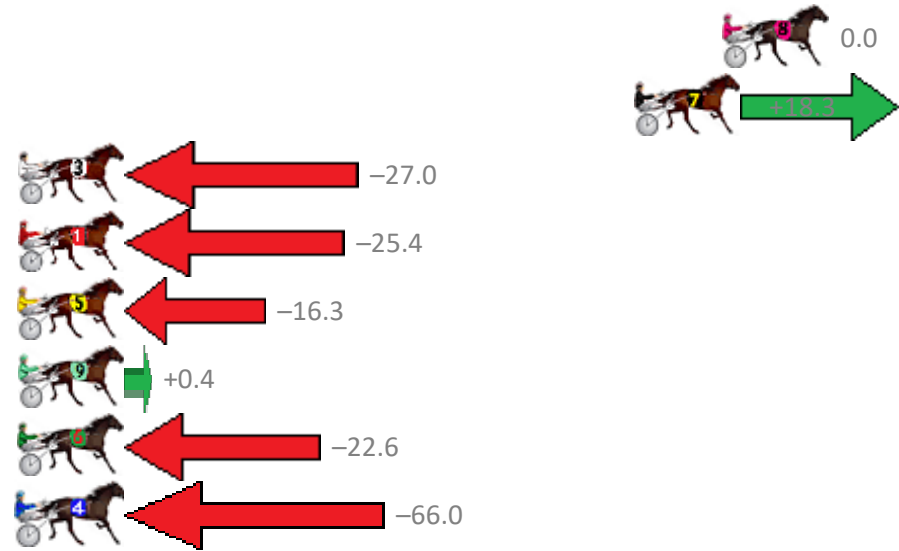

Redcliffe Race 7 Distance 2280m

Wednesday, 16 January 2019

Gross Time: 2:58.60 MileRate: 2:04.90 LeadTime: 53.20s First Qtr: 30.20s Second Qtr: 30.90s Third Qtr: 30.80s Fourth Qtr: 33.50s

No Horse	Plc	Margin	Time	800Time (W)	400 Time (W)
8 MISS INVASION	1	0.0m	2:58.60	64.30s (0)	33.50s (0)
7 DAY TOURER	2	3.5m	2:58.89	62.83s (0)	31.78s (2)
3 SCHIPPERS	3	39.8m	3:01.93	66.47s (0)	34.94s (0)
1 SOH TWISTED	4	42.6m	3:02.17	66.34s (0)	35.29s (1)
5 BOURBONONTHEROCK	5	43.9m	3:02.28	65.61s (1)	33.81s (2)
9 JUSTABITLIKEMUM	6	46.6m	3:02.50	64.27s (0)	33.50s (0)
6 GO AHEAD MAKEMYDA	7	50.4m	3:02.82	66.12s (0)	34.49s (0)
4 MAJESTIC WHIZ	8	88.4m	3:06.00	69.60s (1)	37.40s (1)

Finish Position and metres gained from 800m

Sectionals
Powered by

PJ Harness Analyser
Master harness racing with the power of sectionals
Owners, Trainers and Punters - Check out what's new at www.pjdata.com.au

The Racing Queensland Board (trading as Racing Queensland) and provider are not responsible for the completeness or accuracy of any of the information contained herein, and makes no representations about its suitability for any purpose.