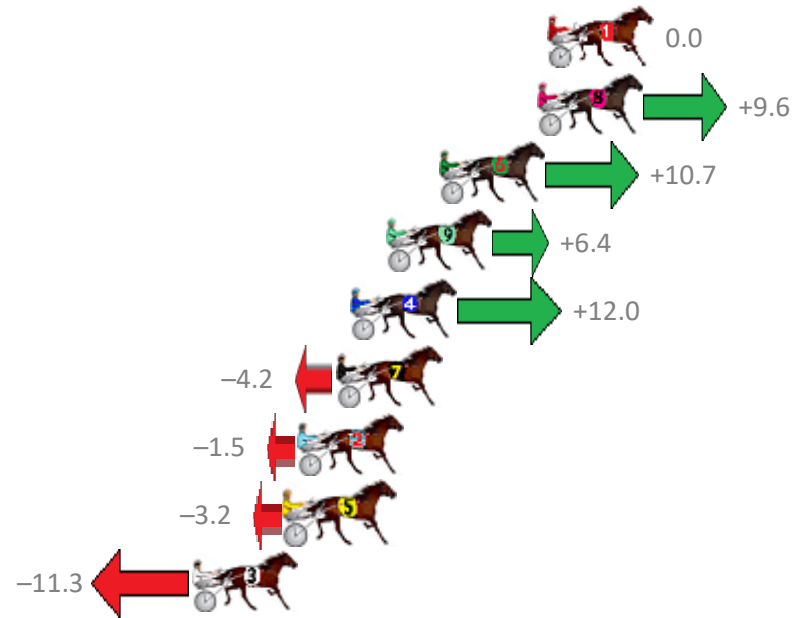

Finish Position and metres gained from 800m

Sectionals
Powered by

PJ Harness Analyser
Master harness racing with the power of sectionals
Owners, Trainers and Punters - Check out what's new at www.pjdata.com.au