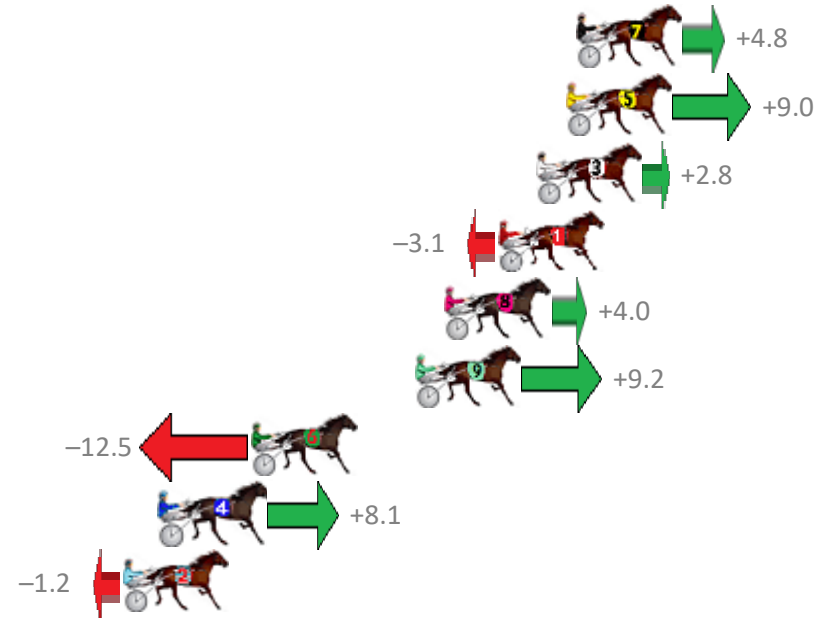

Redcliffe Race 4 Distance 1780m

Wednesday, 16 January 2019

Gross Time: 2:12.30 MileRate: 1:59.60 LeadTime: 11.30s First Qtr: 30.40s Second Qtr: 30.60s Third Qtr: 29.70s Fourth Qtr: 30.30s

No Horse	Plc	Margin	Time	800Time (W)	400 Time (W)
7 FORTES IN FIDE	1	0.0m	2:12.30	59.64s (0)	29.95s (0)
5 MICKEE CULLEN	2	0.4m	2:12.33	59.33s (1)	29.94s (2)
3 COAST WARNING	3	1.6m	2:12.42	59.79s (1)	30.41s (2)
1 OSCARS GLORY	4	3.1m	2:12.53	60.23s (0)	30.53s (0)
8 FLASHING GOOD TIME	5	5.2m	2:12.69	59.70s (0)	29.98s (0)
9 BERTILS DELIGHT	6	6.4m	2:12.78	59.31s (0)	29.94s (1)
6 VILLAGE CRUISER	7	12.9m	2:13.28	60.94s (1)	31.11s (1)
4 HERES MY NUMBER	8	16.5m	2:13.55	59.39s (1)	30.31s (3)
2 THE LINEMASTER	9	18.0m	2:13.66	60.09s (1)	30.59s (2)

Finish Position and metres gained from 800m

Sectionals
Powered by

PJ Harness Analyser
Master harness racing with the power of sectionals
Owners, Trainers and Punters - Check out what's new at www.pjdata.com.au

The Racing Queensland Board (trading as Racing Queensland) and provider are not responsible for the completeness or accuracy of any of the information contained herein, and makes no representations about its suitability for any purpose.