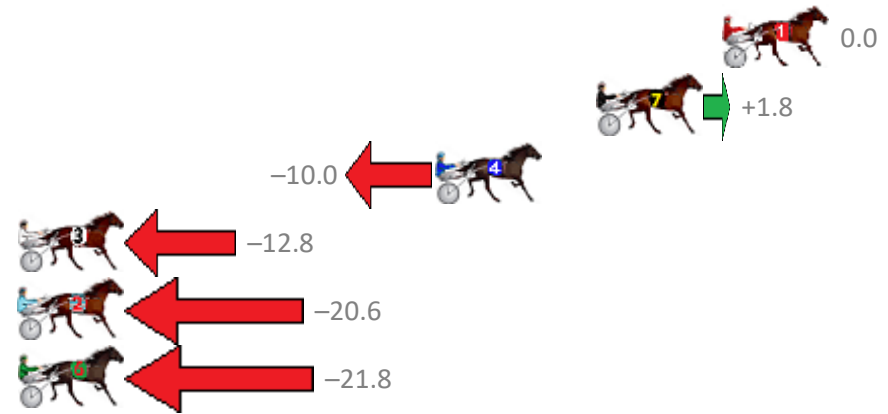

Redcliffe Race 8 Distance 1780m

Wednesday, 16 January 2019

Gross Time: 2:12.60 MileRate: 1:59.90 LeadTime: 11.70s First Qtr: 30.30s Second Qtr: 31.10s Third Qtr: 29.40s Fourth Qtr: 30.10s

No Horse	Plc	Margin	Time	800Time (W)	400 Time (W)
1 ENARMoured	1	0.0m	2:12.60	59.50s (0)	30.10s (0)
7 HALF MOON BEACH	2	5.0m	2:12.98	59.37s (0)	30.08s (0)
4 ALL GOOD WALLY	3	11.4m	2:13.46	60.24s (1)	30.88s (1)
3 STuDLEIGH WILL	4	28.8m	2:14.77	60.45s (1)	30.78s (1)
2 MOLLIGUANNA	5	31.4m	2:14.96	61.03s (1)	31.27s (0)
6 CALL ME TRISH	6	44.0m	2:15.91	61.12s (1)	31.67s (2)

Finish Position and metres gained from 800m

Sectionals
Powered by

PJ Harness Analyser
Master harness racing with the power of sectionals
Owners, Trainers and Punters - Check out what's new at www.pjdata.com.au

The Racing Queensland Board (trading as Racing Queensland) and provider are not responsible for the completeness or accuracy of any of the information contained herein, and makes no representations about its suitability for any purpose.