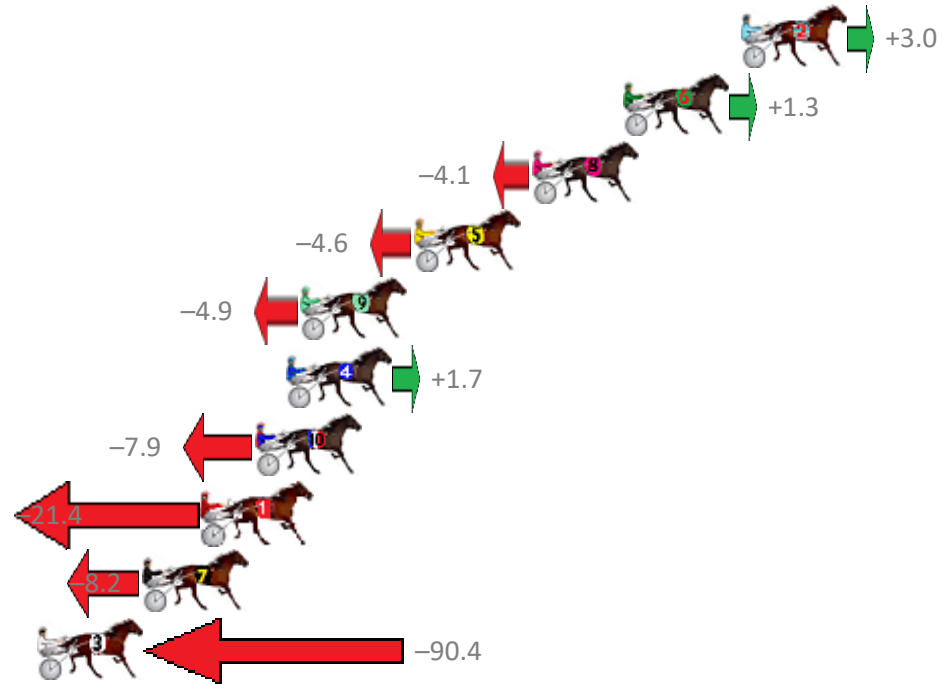

Albion Park Race 10 Distance 1660m

Saturday, 12 January 2019

Gross Time: 2:00.20 MileRate: 1:56.50 LeadTime: 3.60s First Qtr: 27.70s Second Qtr: 30.00s Third Qtr: 29.50s Fourth Qtr: 29.40s

No Horse	Plc	Margin	Time	800Time (W)	400 Time (W)
2 LAVROS TEXAS	1	0.0m	2:00.20	58.68s (1)	29.09s (1)
6 NEEDLE	2	4.7m	2:00.55	58.80s (2)	29.01s (2)
8 MISTER GUNSEN	3	8.3m	2:00.81	59.20s (0)	29.69s (0)
5 WHATABOYZ	4	13.0m	2:01.16	59.24s (0)	29.72s (0)
9 MAYBETOTHEMAX	5	17.5m	2:01.49	59.26s (0)	29.32s (0)
4 QUIETLY SPOKEN	6	18.1m	2:01.53	58.77s (1)	29.00s (0)
10 SOUTHERN ALPS	7	19.3m	2:01.62	59.48s (1)	29.83s (1)
1 STONED AGAIN	8	21.4m	2:01.77	60.48s (0)	30.97s (0)
7 ASTRAL RULER	9	23.8m	2:01.95	59.50s (1)	29.55s (1)
3 SHADY SADIE	10	97.6m	2:07.37	65.56s (1)	35.93s (1)

Finish Position and metres gained from 800m

Sectionals
Powered by

PJ Harness Analyser
Master harness racing with the power of sectionals
Owners, Trainers and Punters - Check out what's new at www.pjdata.com.au

The Racing Queensland Board (trading as Racing Queensland) and provider are not responsible for the completeness or accuracy of any of the information contained herein, and makes no representations about its suitability for any purpose.