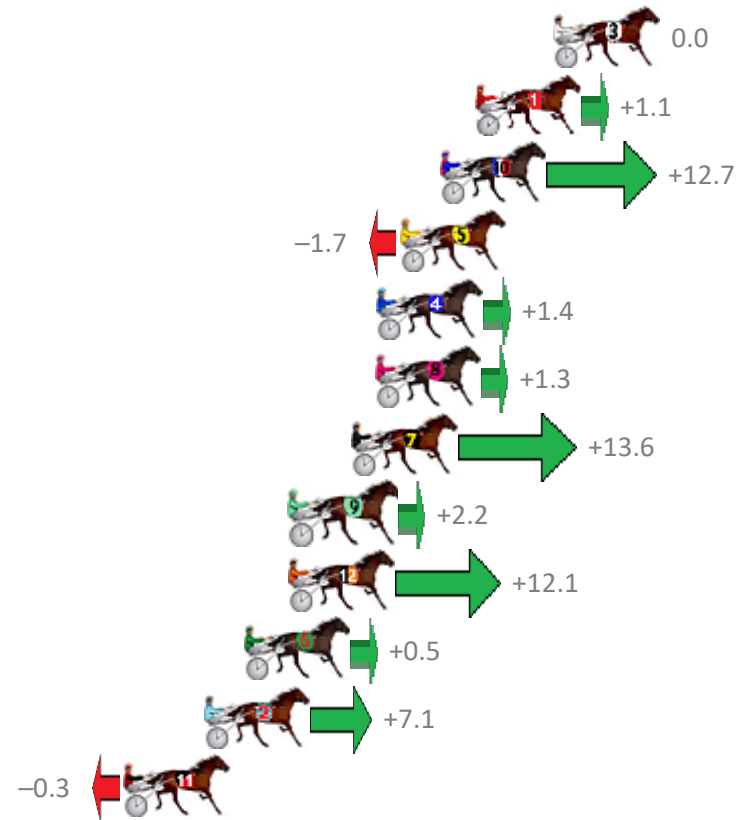

Finish Position and metres gained from 800m

Sectionals
Powered by

PJ Harness Analyser
Master harness racing with the power of sectionals
Owners, Trainers and Punters - Check out what's new at www.pjdata.com.au