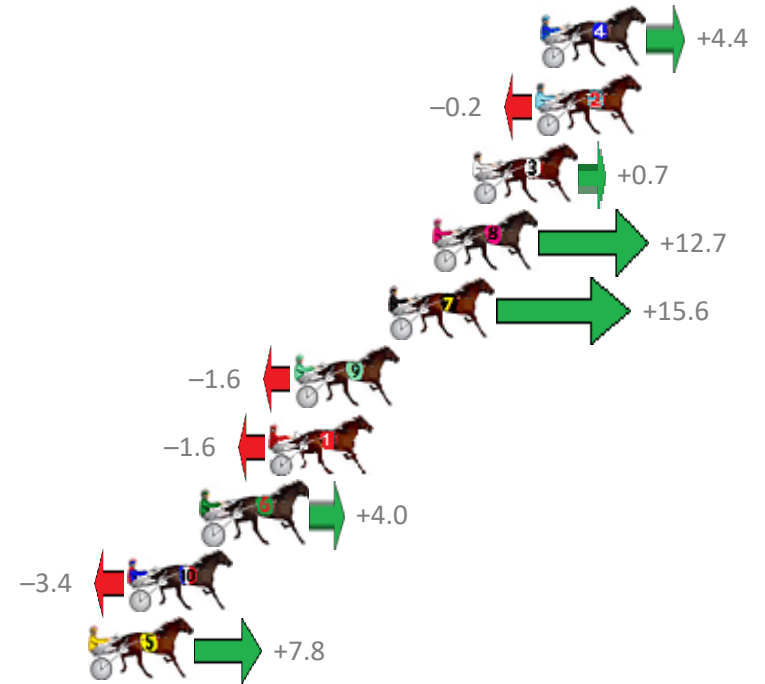

Albion Park Race 8 Distance 1660m

Saturday, 12 January 2019

Gross Time: 1:59.60 MileRate: 1:56.00 LeadTime: 3.50s First Qtr: 27.20s Second Qtr: 30.20s Third Qtr: 28.40s Fourth Qtr: 30.30s

No Horse	Plc	Margin	Time	800Time (W)	400 Time (W)
4 MY MOJO	1	0.0m	1:59.60	58.38s (0)	29.98s (1)
2 SMILING ARMADA	2	0.2m	1:59.62	58.71s (0)	30.32s (0)
3 HE GETS IT	3	2.7m	1:59.80	58.65s (1)	30.50s (1)
8 SACHE GIRL	4	4.3m	1:59.93	57.77s (0)	29.66s (1)
7 KURAHAUPO GAMBLER	5	6.0m	2:00.05	57.56s (1)	29.45s (1)
9 OLIVER WINKLE	6	9.8m	2:00.34	58.82s (1)	30.51s (2)
1 TRENTLEIGH	7	10.8m	2:00.42	58.82s (0)	30.42s (0)
6 RIVERLEIGH JEFF	8	13.4m	2:00.62	58.41s (1)	30.06s (2)
10 OHOKA COOPER	9	16.4m	2:00.84	58.95s (1)	30.62s (2)
5 HAVANA MOON	10	18.0m	2:00.96	58.13s (1)	30.48s (0)

Finish Position and metres gained from 800m

Sectionals
Powered by

PJ Harness Analyser
Master harness racing with the power of sectionals
Owners, Trainers and Punters - Check out what's new at www.pjdata.com.au

The Racing Queensland Board (trading as Racing Queensland) and provider are not responsible for the completeness or accuracy of any of the information contained herein, and makes no representations about its suitability for any purpose.