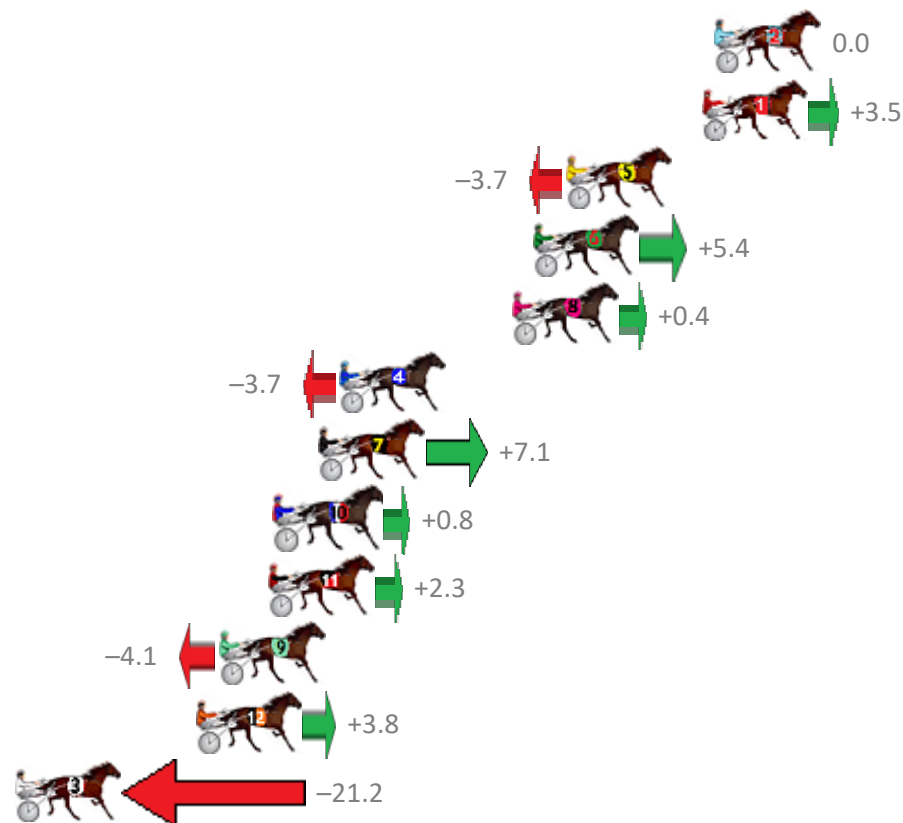

Albion Park Race 2 Distance 1660m

Saturday, 12 January 2019

Gross Time: 1:58.90 MileRate: 1:55.30 LeadTime: 3.30s First Qtr: 27.20s Second Qtr: 31.70s Third Qtr: 28.90s Fourth Qtr: 27.80s

No Horse	Plc	Margin	Time	800Time (W)	400 Time (W)
2 PATERNITY SUIT	1	0.0m	1:58.90	56.70s (0)	27.80s (0)
1 OYSTER STRIDE	2	0.5m	1:58.93	56.45s (0)	27.53s (0)
5 OUR MAJOR DAY	3	5.9m	1:59.31	56.96s (1)	28.06s (1)
6 TOP FLIGHT CRUIZE	4	7.2m	1:59.40	56.32s (0)	27.36s (0)
8 MISTER HART	5	8.0m	1:59.46	56.67s (0)	27.70s (0)
4 CROWNING GLORY	6	14.9m	1:59.94	56.96s (1)	28.47s (2)
7 TOMEARA	7	15.7m	1:59.99	56.20s (2)	27.83s (2)
10 TED WEST	8	17.4m	2:00.11	56.64s (2)	28.27s (2)
11 MR MEDDLE	9	17.7m	2:00.13	56.54s (1)	27.89s (1)
9 MIDNIGHT BENDER	10	19.7m	2:00.27	56.99s (1)	28.32s (1)
12 ROCKNROLL MUSIC	11	20.6m	2:00.33	56.43s (1)	27.93s (0)
3 GREGS LEGACY	12	27.8m	2:00.83	58.20s (1)	29.20s (1)

Finish Position and metres gained from 800m

Sectionals
Powered by

PJ Harness Analyser
Master harness racing with the power of sectionals
Owners, Trainers and Punters - Check out what's new at www.pjdata.com.au

The Racing Queensland Board (trading as Racing Queensland) and provider are not responsible for the completeness or accuracy of any of the information contained herein, and makes no representations about its suitability for any purpose.