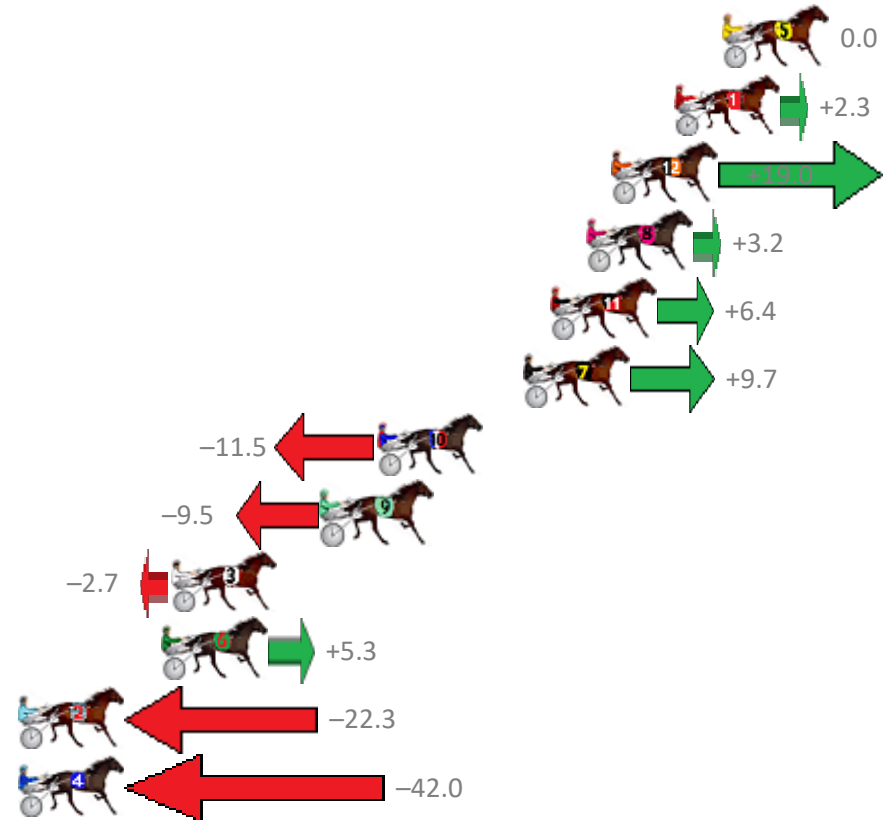

Albion Park Race 7 Distance 2138m

Saturday, 12 January 2019

Gross Time: 2:36.70 MileRate: 1:58.00 LeadTime: 38.90s First Qtr: 30.40s Second Qtr: 31.50s Third Qtr: 28.00s Fourth Qtr: 27.90s

No Horse	Plc	Margin	Time	800Time (W)	400 Time (W)
5 FARRAHFOWLER	1	0.0m	2:36.70	55.90s (0)	27.90s (0)
1 OUR DIAMOND EDITON	2	1.9m	2:36.83	55.74s (0)	27.68s (0)
12 JOSSIE JAMES	3	4.4m	2:37.01	54.57s (1)	26.35s (2)
8 ROCKNROLL EMMA	4	5.4m	2:37.08	55.68s (0)	27.44s (1)
11 MIGHT AND MAIN	5	6.8m	2:37.17	55.45s (0)	27.36s (0)
7 CHARLYSE	6	7.9m	2:37.25	55.22s (0)	27.11s (0)
10 WERELIVINGTHEDREA	7	13.7m	2:37.66	56.70s (1)	28.69s (1)
9 STEVIE DEE	8	15.9m	2:37.81	56.56s (1)	28.53s (1)
3 CALL ME YOURS	9	21.9m	2:38.23	56.09s (1)	27.87s (2)
6 LETHAL STAR	10	22.3m	2:38.26	55.53s (1)	27.32s (2)
2 WRITEABOUTCHELSEA	11	37.5m	2:39.32	57.46s (1)	28.73s (0)
4 CAESARS ASTRUM	12	53.2m	2:40.41	58.83s (1)	30.10s (1)

Finish Position and metres gained from 800m

Sectionals
Powered by

PJ Harness Analyser
Master harness racing with the power of sectionals
Owners, Trainers and Punters - Check out what's new at www.pjdata.com.au

The Racing Queensland Board (trading as Racing Queensland) and provider are not responsible for the completeness or accuracy of any of the information contained herein, and makes no representations about its suitability for any purpose.