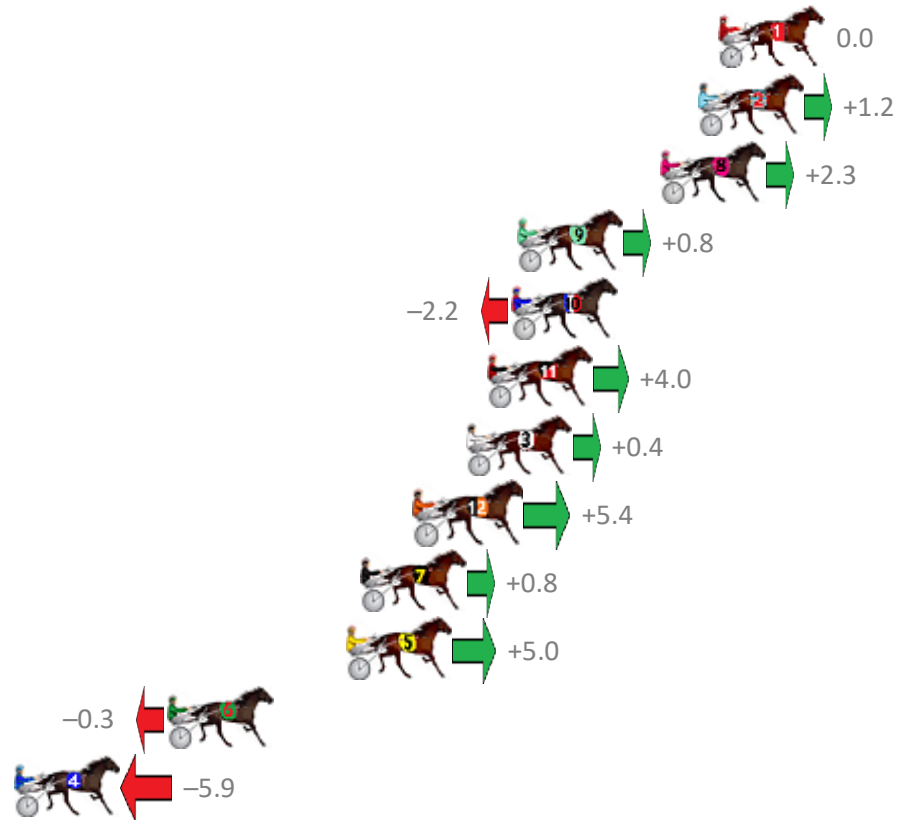

Albion Park Race 9 Distance 1660m

Saturday, 12 January 2019

Gross Time: 1:59.10 MileRate: 1:55.40 LeadTime: 3.70s First Qtr: 29.30s Second Qtr: 31.60s Third Qtr: 28.00s Fourth Qtr: 26.50s

No Horse	Plc	Margin	Time	800Time (W)	400 Time (W)
1 BODHI TREE	1	0.0m	1:59.10	54.50s (0)	26.50s (0)
2 WATCH PULP FICTION	2	0.8m	1:59.15	54.42s (1)	26.54s (1)
8 FRANKIE ROCKS	3	2.3m	1:59.25	54.34s (0)	26.35s (0)
9 MAKO BANNER	4	8.0m	1:59.63	54.45s (0)	26.43s (0)
10 MAJESTIC MAJOR	5	8.2m	1:59.64	54.65s (1)	26.75s (1)
11 SPARKLING COLLECT	6	9.2m	1:59.71	54.23s (0)	26.22s (0)
3 CLARKEY	7	10.0m	1:59.76	54.47s (1)	26.63s (2)
12 KOTARE YORK	8	12.0m	1:59.89	54.13s (0)	26.13s (0)
7 COLD IDEAL	9	14.2m	2:00.04	54.45s (1)	26.62s (2)
5 WITHALOTOFLUCK	10	14.8m	2:00.08	54.16s (1)	26.35s (1)
6 CASINO TOMMY	11	21.9m	2:00.55	54.52s (0)	26.47s (0)
4 BRYCE COOPER	12	30.3m	2:01.11	54.90s (1)	27.08s (1)

Finish Position and metres gained from 800m

Sectionals
Powered by

PJ Harness Analyser
Master harness racing with the power of sectionals
Owners, Trainers and Punters - Check out what's new at www.pjdata.com.au

The Racing Queensland Board (trading as Racing Queensland) and provider are not responsible for the completeness or accuracy of any of the information contained herein, and makes no representations about its suitability for any purpose.