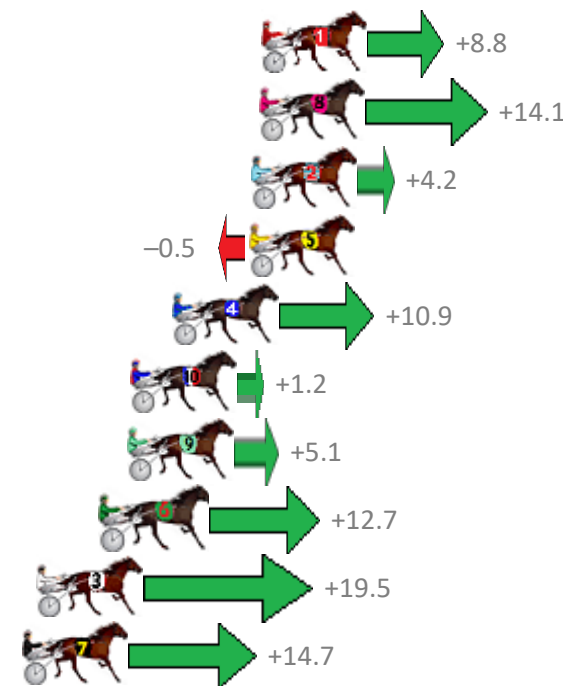

Albion Park Race 6 Distance 2138m

Saturday, 12 January 2019

Gross Time: 2:35.50 MileRate: 1:57.00 LeadTime: 39.30s First Qtr: 30.80s Second Qtr: 30.30s Third Qtr: 27.40s Fourth Qtr: 27.70s

No Horse	Plc	Margin	Time	800Time (W)	400 Time (W)
1 FRANCO TARIQ	1	0.0m	2:35.50	54.49s (0)	27.04s (1)
8 EVERYTHING	2	0.1m	2:35.51	54.13s (0)	26.77s (0)
2 ITS JUST KENNY	3	0.4m	2:35.53	54.81s (0)	27.37s (0)
5 SOME EXCUSESOMEW	4	0.5m	2:35.53	55.13s (0)	27.73s (0)
4 OUR MILLWOOD MAIZI	5	3.5m	2:35.74	54.35s (1)	26.67s (1)
10 SLICE OF HEAVEN	6	5.2m	2:35.86	55.02s (1)	27.81s (1)
9 SIR JULIAN	7	5.3m	2:35.87	54.75s (1)	27.08s (1)
6 MANDY KRIDEN	8	6.3m	2:35.94	54.23s (1)	26.59s (2)
3 THE SPACE INVADER	9	8.9m	2:36.12	53.76s (1)	26.27s (0)
7 SHARDS HALO	10	9.5m	2:36.16	54.09s (1)	26.50s (1)

Finish Position and metres gained from 800m

Sectionals
Powered by

PJ Harness Analyser
Master harness racing with the power of sectionals
Owners, Trainers and Punters - Check out what's new at www.pjdata.com.au

The Racing Queensland Board (trading as Racing Queensland) and provider are not responsible for the completeness or accuracy of any of the information contained herein, and makes no representations about its suitability for any purpose.