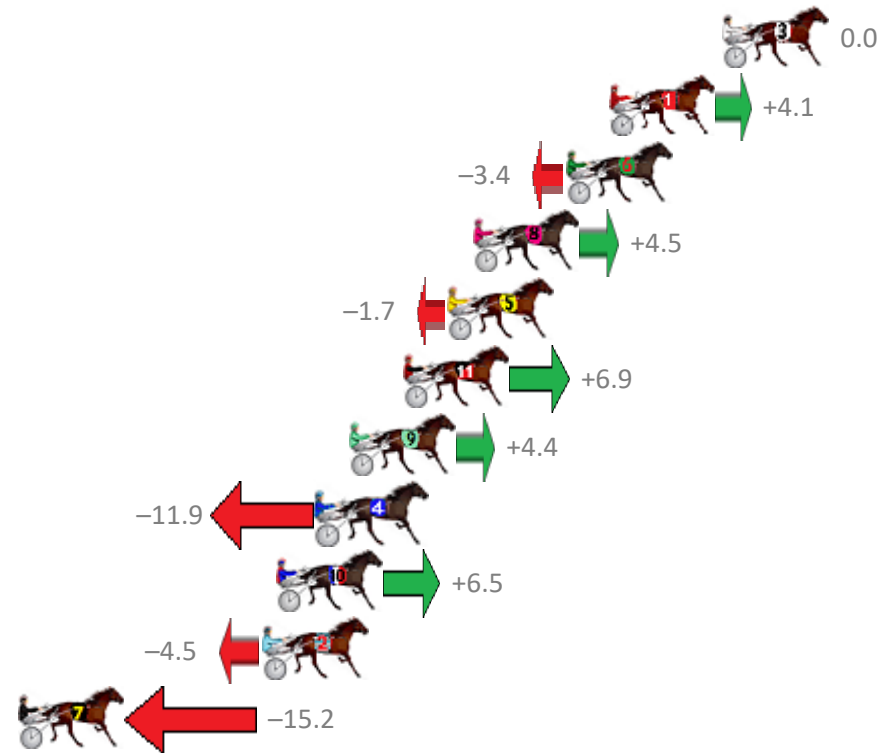

Albion Park Race 3 Distance 2138m

Saturday, 12 January 2019

Gross Time: 2:33.00 MileRate: 1:55.20 LeadTime: 36.30s First Qtr: 30.50s Second Qtr: 30.10s Third Qtr: 27.50s Fourth Qtr: 28.60s

No Horse	Plc	Margin	Time	800Time (W)	400 Time (W)
3 ARGYLE BEACH	1	0.0m	2:33.00	56.10s (0)	28.60s (0)
1 ZARAS DELIGHT	2	4.5m	2:33.32	55.81s (0)	28.24s (0)
6 BUNDABURRA	3	6.2m	2:33.44	56.34s (1)	28.71s (1)
8 SOMEMONDOSOMEW	4	9.9m	2:33.71	55.78s (0)	28.28s (0)
5 LENNY THE LEGEND	5	10.9m	2:33.78	56.22s (1)	28.72s (1)
11 CANKICKATARGET	6	12.7m	2:33.91	55.62s (0)	28.12s (0)
9 GASMONKEY	7	14.8m	2:34.06	55.79s (1)	28.21s (1)
4 IMTHE GOLDEN CHILD	8	16.1m	2:34.15	56.93s (0)	29.44s (0)
10 WEEDONS EXPRESS	9	17.7m	2:34.27	55.64s (0)	28.16s (0)
2 GRINVIL	10	18.3m	2:34.31	56.42s (1)	28.79s (1)
7 TOP TRIO	11	38.8m	2:35.77	57.17s (1)	29.69s (2)

Finish Position and metres gained from 800m

Sectionals
Powered by

PJ Harness Analyser
Master harness racing with the power of sectionals
Owners, Trainers and Punters - Check out what's new at www.pjdata.com.au

The Racing Queensland Board (trading as Racing Queensland) and provider are not responsible for the completeness or accuracy of any of the information contained herein, and makes no representations about its suitability for any purpose.