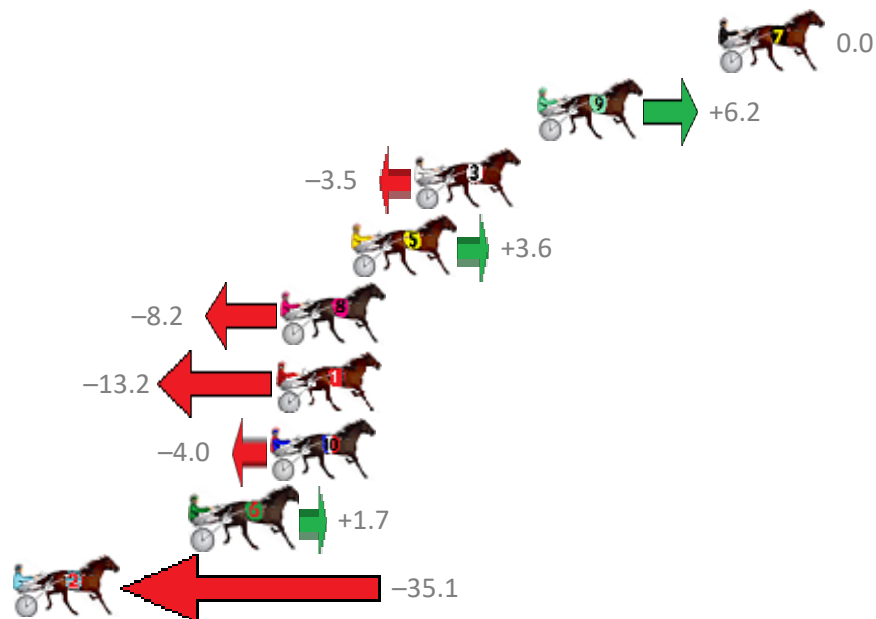

Albion Park Race 5 Distance 1660m

Saturday, 12 January 2019

Gross Time: 1:57.30 MileRate: 1:53.70 LeadTime: 3.50s First Qtr: 27.00s Second Qtr: 31.00s Third Qtr: 27.70s Fourth Qtr: 28.10s

No Horse	Plc	Margin	Time	800Time (W)	400 Time (W)
7 SPIKE BROMAC	1	0.0m	1:57.30	55.80s (0)	28.10s (0)
9 SECRET JACK	2	7.2m	1:57.81	55.37s (1)	27.99s (2)
3 SWEET AS	3	12.1m	1:58.15	56.04s (1)	28.64s (1)
5 WATTLEBANK FLYER	4	14.6m	1:58.33	55.55s (1)	28.06s (2)
8 ANNIKA MAGIC	5	17.4m	1:58.52	56.37s (0)	28.52s (0)
1 MAGOOGAN	6	17.6m	1:58.54	56.72s (0)	28.87s (0)
10 VADER	7	17.8m	1:58.55	56.08s (0)	28.17s (0)
6 DAYS END	8	20.9m	1:58.77	55.68s (1)	28.30s (1)
2 HOT DOGMA	9	39.3m	2:00.06	58.25s (1)	29.89s (1)

Finish Position and metres gained from 800m

Sectionals
Powered by

PJ Harness Analyser
Master harness racing with the power of sectionals
Owners, Trainers and Punters - Check out what's new at www.pjdata.com.au

The Racing Queensland Board (trading as Racing Queensland) and provider are not responsible for the completeness or accuracy of any of the information contained herein, and makes no representations about its suitability for any purpose.