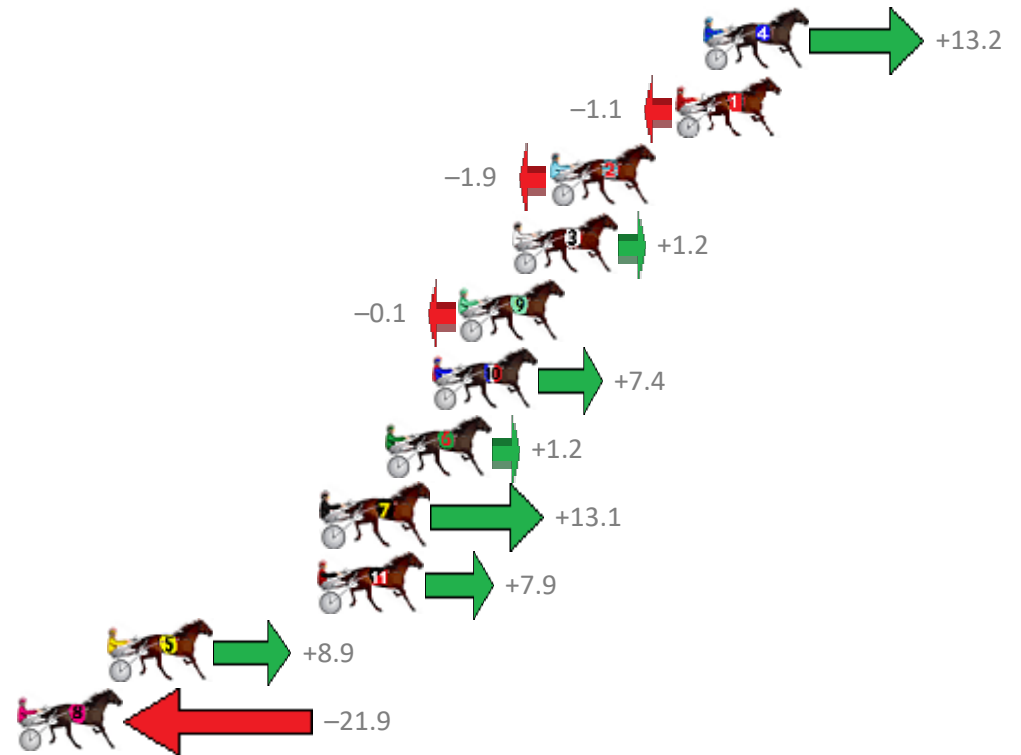

Albion Park Race 4 Distance 1660m

Saturday, 12 January 2019

Gross Time: 1:57.20 MileRate: 1:53.60 LeadTime: 3.60s First Qtr: 27.60s Second Qtr: 29.70s Third Qtr: 27.90s Fourth Qtr: 28.40s

No Horse	Plc	Margin	Time	800Time (W)	400 Time (W)
4 KETUT	1	0.0m	1:57.20	55.37s (1)	27.45s (1)
1 WITH AUTHORITY	2	1.1m	1:57.28	56.38s (0)	28.48s (0)
2 MY MASTERCRAFTSMA	3	6.1m	1:57.63	56.43s (1)	28.52s (1)
3 BET IM SPECIAL	4	7.6m	1:57.74	56.22s (1)	28.30s (1)
9 MACHIN OUT	5	9.7m	1:57.89	56.31s (0)	28.22s (0)
10 OUTLAW FELLA	6	10.8m	1:57.97	55.78s (1)	27.87s (1)
6 LURAH	7	12.6m	1:58.09	56.22s (0)	28.13s (0)
7 NERIO	8	15.1m	1:58.27	55.38s (1)	28.08s (2)
11 BELLS BEACH HOUSE	9	15.3m	1:58.29	55.74s (1)	28.41s (2)
5 IMA SEA STORM	10	23.7m	1:58.88	55.67s (1)	28.59s (0)
8 MOTU REAL STYLE	11	27.3m	1:59.14	57.84s (0)	29.77s (0)

Finish Position and metres gained from 800m

Sectionals
Powered by

PJ Harness Analyser
Master harness racing with the power of sectionals
Owners, Trainers and Punters - Check out what's new at www.pjdata.com.au

The Racing Queensland Board (trading as Racing Queensland) and provider are not responsible for the completeness or accuracy of any of the information contained herein, and makes no representations about its suitability for any purpose.