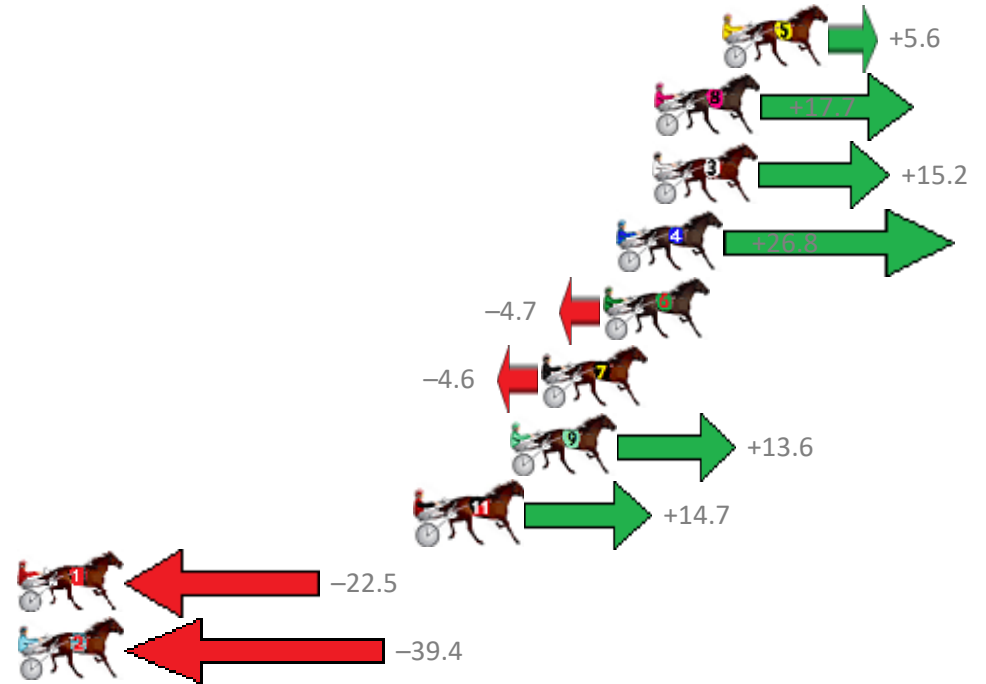

Albion Park Race 4 Distance 2138m

Friday, 11 January 2019

Gross Time: 2:34.40 MileRate: 1:56.20 LeadTime: 37.70s First Qtr: 29.50s Second Qtr: 28.10s Third Qtr: 28.70s Fourth Qtr: 30.40s

No Horse	Plc	Margin	Time	800Time (W)	400 Time (W)
5 CLASSY GUY	1	0.0m	2:34.40	58.69s (0)	30.08s (0)
8 TIWANAKU	2	2.7m	2:34.61	57.79s (0)	29.12s (1)
3 RORY MACH	3	2.8m	2:34.61	57.98s (1)	29.50s (0)
4 STIRLING WILLIAM	4	4.2m	2:34.72	57.12s (1)	28.88s (1)
6 COMPLY OR DIE	5	4.7m	2:34.76	59.45s (0)	30.76s (0)
7 DIVAS DELIGHT	6	7.2m	2:34.95	59.44s (1)	30.66s (1)
9 RAESAWINNER	7	8.4m	2:35.04	58.10s (1)	29.59s (2)
11 SURFACE TO AIR	8	12.1m	2:35.32	58.01s (1)	29.37s (2)
1 DRUNK ARTIST	9	37.3m	2:37.23	60.76s (0)	31.29s (0)
2 VALTONA	10	53.0m	2:38.43	62.01s (1)	32.83s (0)

Finish Position and metres gained from 800m

Sectionals
Powered by

PJ Harness Analyser
Master harness racing with the power of sectionals
Owners, Trainers and Punters - Check out what's new at www.pjdata.com.au

The Racing Queensland Board (trading as Racing Queensland) and provider are not responsible for the completeness or accuracy of any of the information contained herein, and makes no representations about its suitability for any purpose.