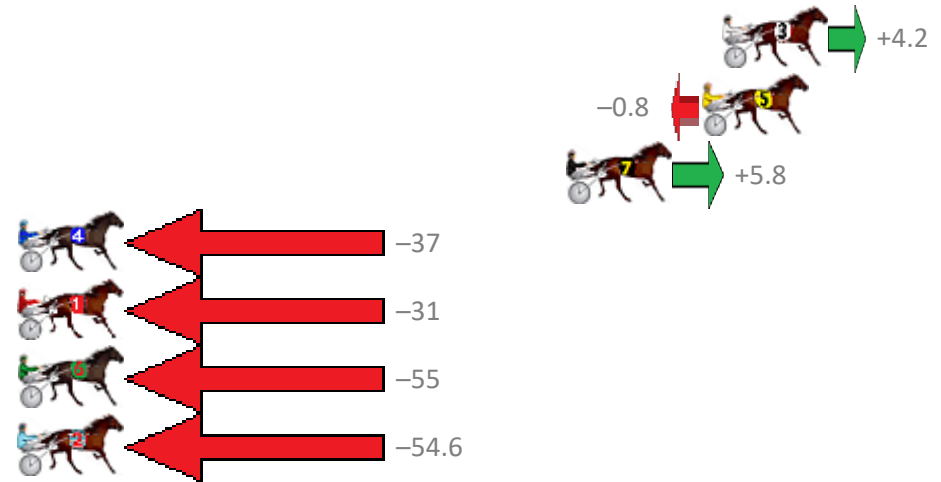

Albion Park Race 8 Distance 2138m

Friday, 11 January 2019

Gross Time: 2:46.70 MileRate: 2:04.90 LeadTime: 43.90s First Qtr: 30.90s Second Qtr: 32.60s Third Qtr: 29.70s Fourth Qtr: 29.60s

No Horse	Plc	Margin	Time	800Time (W)	400 Time (W)
3 NORAHS FLING	1	0.0m	2:46.70	58.99s (0)	29.26s (0)
5 MISTER OZ	2	0.8m	2:46.76	59.36s (0)	29.66s (0)
7 MONORAIL	3	6.2m	2:47.16	58.87s (0)	29.23s (0)
4 SOMEDASH	4	45.1m	2:50.04	62.01s (1)	32.46s (1)
1 FIERY RUM	5	49.2m	2:50.34	61.55s (1)	31.23s (0)
6 JUSTABITCOCO	6	68.9m	2:51.80	63.35s (1)	33.38s (0)
2 HIGH CLOUD LASS	7	134.6m	2:56.66	63.35s (0)	32.16s (0)

Finish Position and metres gained from 800m

Sectionals
Powered by

PJ Harness Analyser
Master harness racing with the power of sectionals
Owners, Trainers and Punters - Check out what's new at www.pjdata.com.au

The Racing Queensland Board (trading as Racing Queensland) and provider are not responsible for the completeness or accuracy of any of the information contained herein, and makes no representations about its suitability for any purpose.