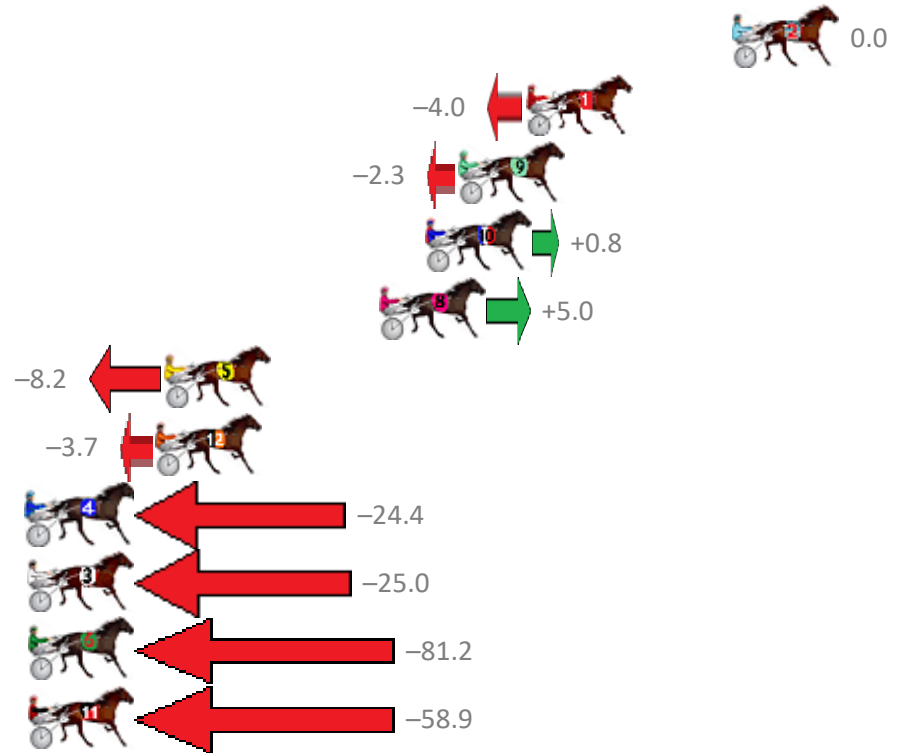

Albion Park Race 6 Distance 1660m

Friday, 11 January 2019

Gross Time: 1:59.00 MileRate: 1:55.40 LeadTime: 3.50s First Qtr: 28.40s Second Qtr: 31.10s Third Qtr: 28.20s Fourth Qtr: 27.80s

No Horse	Plc	Margin	Time	800Time (W)	400 Time (W)
2 PARAVANI	1	0.0m	1:59.00	56.00s (0)	27.80s (0)
1 MACHITELLI	2	8.2m	1:59.57	56.28s (0)	28.06s (0)
9 REGAL ROCK	3	10.9m	1:59.76	56.16s (0)	27.93s (0)
10 GODDESS JUJON	4	12.2m	1:59.85	55.94s (0)	27.66s (0)
8 CHERRYS THE BEST	5	14.0m	1:59.97	55.65s (0)	27.37s (0)
5 HEADWIN	6	22.6m	2:00.57	56.57s (1)	28.29s (1)
12 MONTANA EXPRESS	7	22.9m	2:00.59	56.26s (1)	27.99s (2)
4 DATSGOOD	8	29.8m	2:01.07	57.71s (1)	29.52s (1)
3 IFYOUBELIEVE	9	34.6m	2:01.40	57.75s (1)	29.44s (1)
6 ARK PATROL	10	104.8m	2:06.28	61.68s (1)	33.39s (1)
11 ROCKNROLL CLASSIC	11	138.9m	2:08.65	60.12s (0)	29.81s (0)

Finish Position and metres gained from 800m

Sectionals
Powered by

PJ Harness Analyser
Master harness racing with the power of sectionals
Owners, Trainers and Punters - Check out what's new at www.pjdata.com.au

The Racing Queensland Board (trading as Racing Queensland) and provider are not responsible for the completeness or accuracy of any of the information contained herein, and makes no representations about its suitability for any purpose.