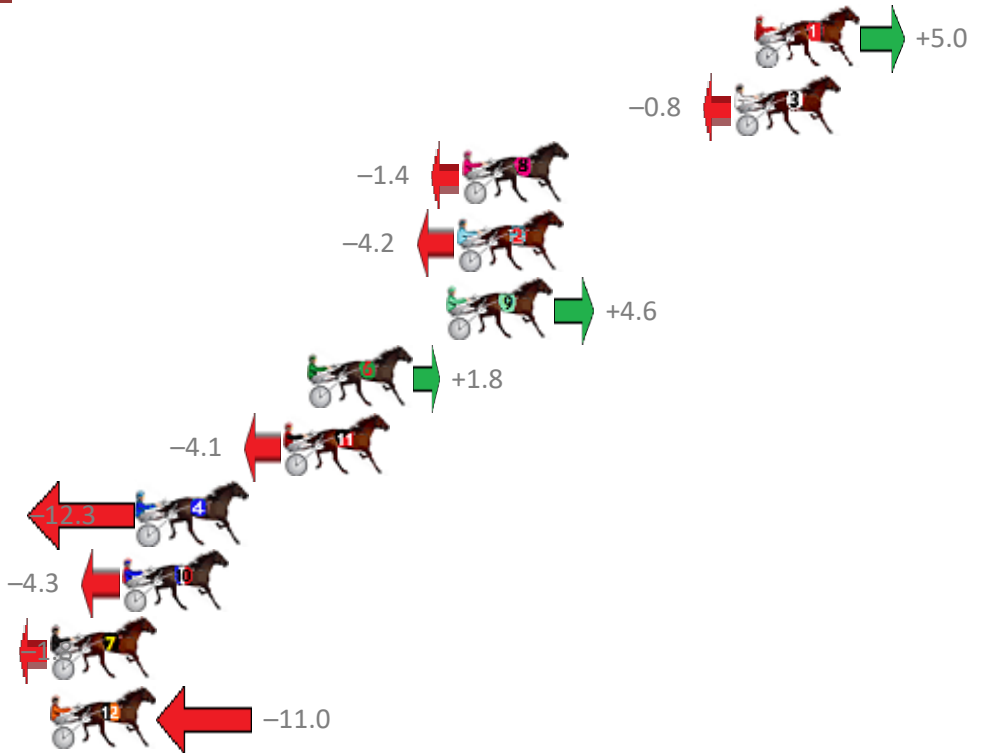

Albion Park Race 1 Distance 2138m

Friday, 11 January 2019

Gross Time: 2:36.40 MileRate: 1:57.70 LeadTime: 39.30s First Qtr: 30.50s Second Qtr: 30.00s Third Qtr: 27.60s Fourth Qtr: 29.00s

No Horse	Plc	Margin	Time	800Time (W)	400 Time (W)
1 HAPPY FEELINGS	1	0.0m	2:36.40	56.25s (0)	28.65s (0)
3 PACIFIC DRUMS	2	0.8m	2:36.46	56.66s (0)	29.06s (0)
8 JOHNNYCAKE	3	11.6m	2:37.24	56.70s (0)	29.13s (0)
2 BONNIE JUJON	4	11.8m	2:37.26	56.90s (1)	29.10s (1)
9 BLINGITTOHEMAX	5	12.2m	2:37.28	56.27s (1)	28.55s (2)
6 TASSINI	6	17.8m	2:37.69	56.47s (0)	28.75s (1)
11 GUTS	7	18.7m	2:37.76	56.89s (0)	29.20s (0)
4 ACT OF VALOR	8	24.5m	2:38.18	57.47s (1)	29.60s (1)
10 BRONZE ECSTASY	9	25.1m	2:38.22	56.90s (1)	28.98s (1)
7 JUSTALITTLE TORQUE	10	29.2m	2:38.52	56.73s (2)	28.87s (2)
12 ELMS CREEK	11	34.2m	2:38.88	57.38s (2)	29.57s (2)

Finish Position and metres gained from 800m

Sectionals
Powered by

PJ Harness Analyser
Master harness racing with the power of sectionals
Owners, Trainers and Punters - Check out what's new at www.pjdata.com.au

The Racing Queensland Board (trading as Racing Queensland) and provider are not responsible for the completeness or accuracy of any of the information contained herein, and makes no representations about its suitability for any purpose.