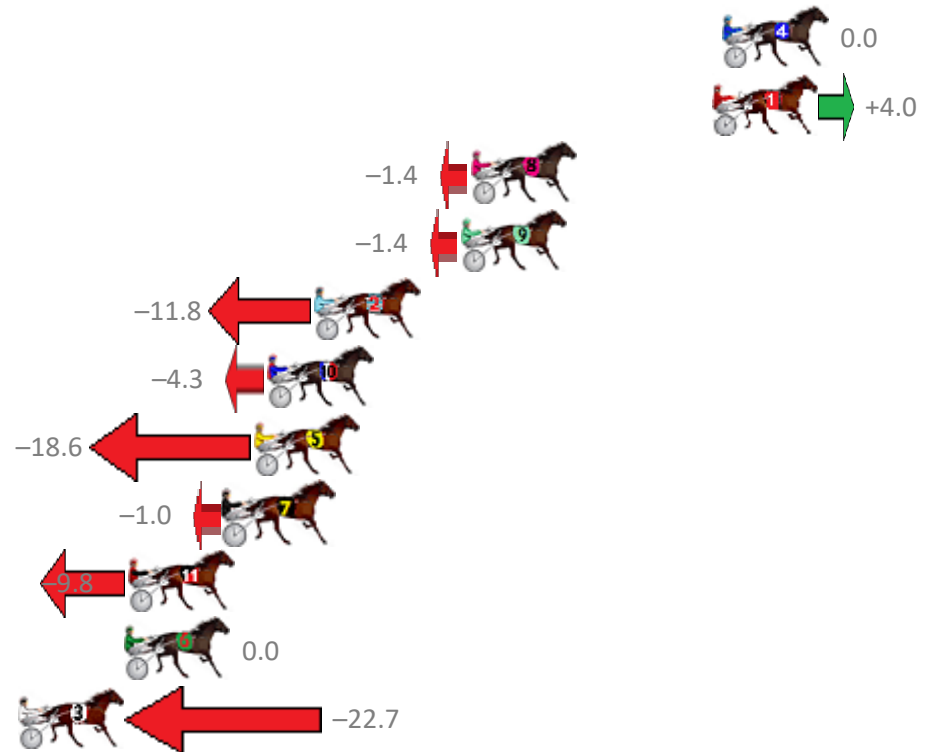

Albion Park Race 5 Distance 1660m

Friday, 11 January 2019

Gross Time: 1:58.90 MileRate: 1:55.20 LeadTime: 3.60s First Qtr: 27.50s Second Qtr: 30.90s Third Qtr: 28.10s Fourth Qtr: 28.80s

No Horse	Plc	Margin	Time	800Time (W)	400 Time (W)
4 GOALKICKER	1	0.0m	1:58.90	56.90s (0)	28.80s (0)
1 OUR MEMPHIS MAC	2	0.4m	1:58.93	56.62s (0)	28.38s (0)
8 VILLAGE CRUISER	3	10.0m	1:59.62	57.00s (0)	28.71s (0)
9 MONTANA CHIEF	4	10.4m	1:59.65	57.00s (1)	29.42s (2)
2 WEE JIMMY	5	16.2m	2:00.07	57.74s (1)	29.45s (1)
10 HOLDINGNO CURRENCY	6	18.1m	2:00.20	57.21s (0)	28.85s (0)
5 FLASH UNDER FIRE	7	18.6m	2:00.24	58.22s (1)	30.00s (1)
7 WHERE'S THE SPIRIT	8	19.8m	2:00.33	56.97s (1)	29.33s (1)
11 LIKES TO ROCK	9	23.6m	2:00.60	57.60s (1)	29.98s (2)
6 REDDY FIRE	10	23.8m	2:00.61	56.90s (1)	28.96s (1)
3 KEARNEY LANE	11	50.1m	2:02.51	58.51s (2)	30.38s (1)

Finish Position and metres gained from 800m

Sectionals
Powered by

PJ Harness Analyser
Master harness racing with the power of sectionals
Owners, Trainers and Punters - Check out what's new at www.pjdata.com.au

The Racing Queensland Board (trading as Racing Queensland) and provider are not responsible for the completeness or accuracy of any of the information contained herein, and makes no representations about its suitability for any purpose.