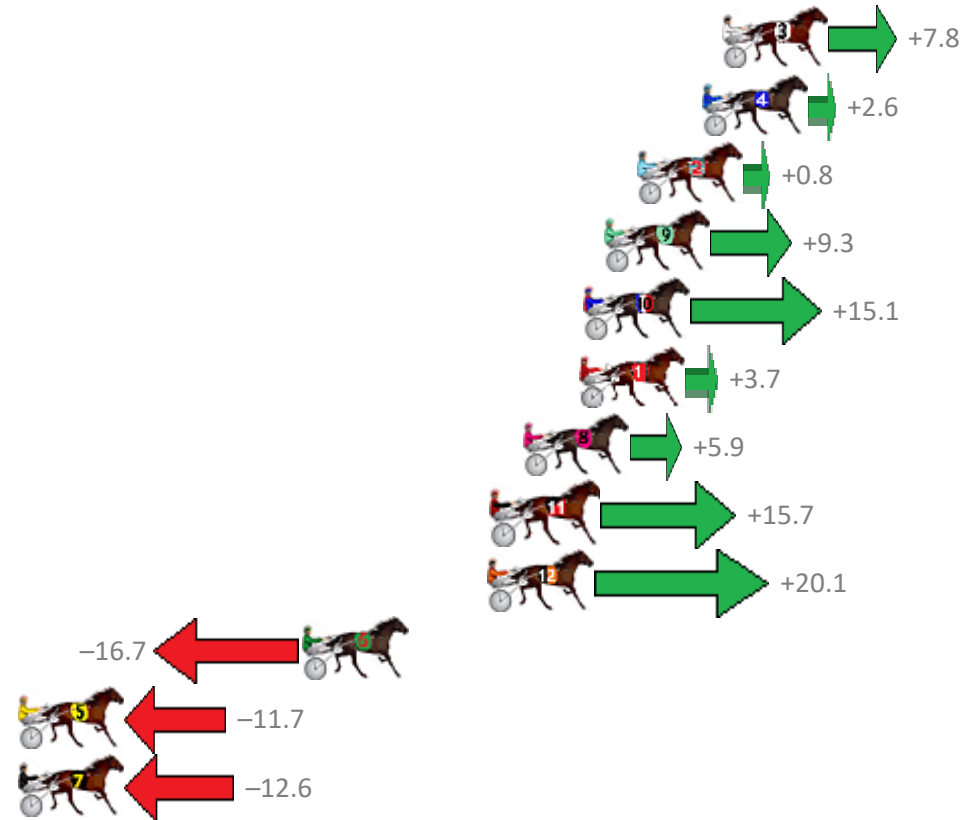

Albion Park Race 3 Distance 1660m

Friday, 11 January 2019

Gross Time: 2:01.20 MileRate: 1:57.50 LeadTime: 3.50s First Qtr: 28.30s Second Qtr: 31.40s Third Qtr: 28.10s Fourth Qtr: 29.90s

No Horse	Plc	Margin	Time	800Time (W)	400 Time (W)
3 JOVIAL JULIE	1	0.0m	2:01.20	57.43s (1)	29.26s (1)
4 CAPITALIZE	2	0.8m	2:01.26	57.81s (1)	29.71s (1)
2 PRESLEYBEGOOD	3	3.4m	2:01.45	57.94s (0)	29.80s (0)
9 SIGNORINA JUJON	4	4.7m	2:01.55	57.33s (1)	29.04s (1)
10 MISS BLUE GLORY	5	5.5m	2:01.61	56.91s (2)	29.31s (2)
1 MOLLY MONTANA	6	5.7m	2:01.63	57.73s (0)	29.62s (0)
8 OUR DOUG	7	7.9m	2:01.79	57.57s (0)	29.44s (0)
11 HIPSTAR	8	9.1m	2:01.88	56.86s (2)	29.25s (2)
12 CUPCAKESNWHIPCREA	9	9.3m	2:01.90	56.54s (2)	28.88s (2)
6 ALOT OF COST	10	16.7m	2:02.45	59.21s (0)	31.15s (0)
5 MISTER FAHRENHEIT	11	31.3m	2:03.54	58.85s (1)	30.07s (1)
7 TACTFILLY MAGIC	12	42.0m	2:04.34	58.91s (0)	30.65s (0)

Finish Position and metres gained from 800m

Sectionals
Powered by

PJ Harness Analyser
Master harness racing with the power of sectionals
Owners, Trainers and Punters - Check out what's new at www.pjdata.com.au

The Racing Queensland Board (trading as Racing Queensland) and provider are not responsible for the completeness or accuracy of any of the information contained herein, and makes no representations about its suitability for any purpose.