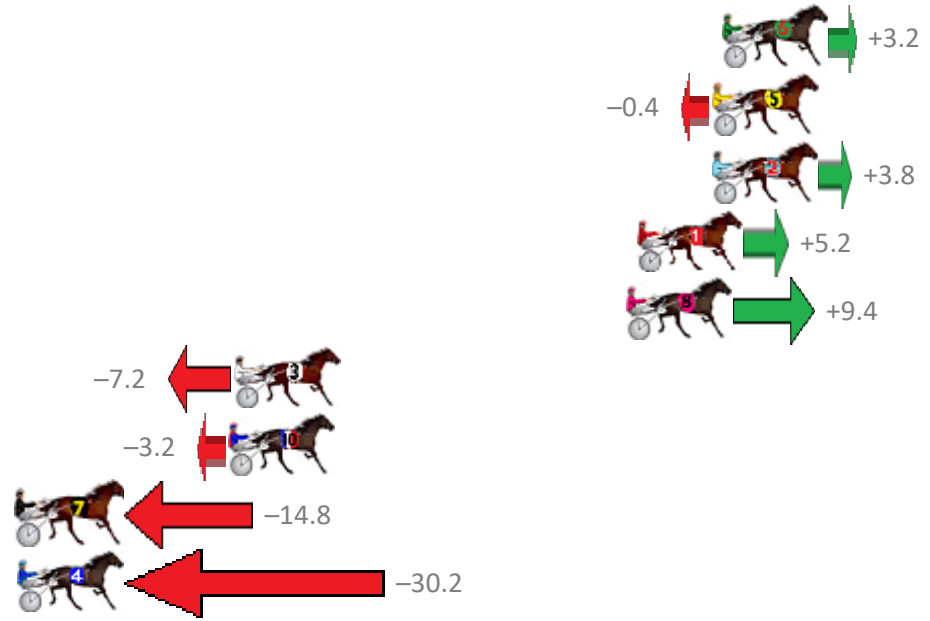

Albion Park Race 2 Distance 2138m

Friday, 11 January 2019

Gross Time: 2:34.00 MileRate: 1:55.90 LeadTime: 37.50s First Qtr: 30.20s Second Qtr: 29.60s Third Qtr: 27.50s Fourth Qtr: 29.20s

No Horse	Plc	Margin	Time	800Time (W)	400 Time (W)
6 LINCOLN ROAD	1	0.0m	2:34.00	56.47s (1)	29.11s (1)
5 COREY WILLIAM	2	0.4m	2:34.03	56.73s (0)	29.23s (0)
2 GOLDEN YEAR	3	0.4m	2:34.03	56.43s (0)	28.91s (0)
1 THE BOYS GNP	4	3.4m	2:34.25	56.33s (0)	28.79s (0)
8 SPEEDIE MCARDLE	5	3.8m	2:34.28	56.03s (0)	28.51s (0)
3 PERFECT JESSE	6	19.4m	2:35.42	57.21s (1)	29.75s (2)
10 DRIVE THE DREAM	7	19.6m	2:35.43	56.93s (1)	29.36s (1)
7 OHOKA SQUIRE	8	32.4m	2:36.37	57.75s (2)	29.67s (0)
4 TOOK YOUR TIME	9	38.2m	2:36.79	58.84s (1)	31.03s (1)

Finish Position and metres gained from 800m

Sectionals
Powered by

PJ Harness Analyser
Master harness racing with the power of sectionals
Owners, Trainers and Punters - Check out what's new at www.pjdata.com.au

The Racing Queensland Board (trading as Racing Queensland) and provider are not responsible for the completeness or accuracy of any of the information contained herein, and makes no representations about its suitability for any purpose.