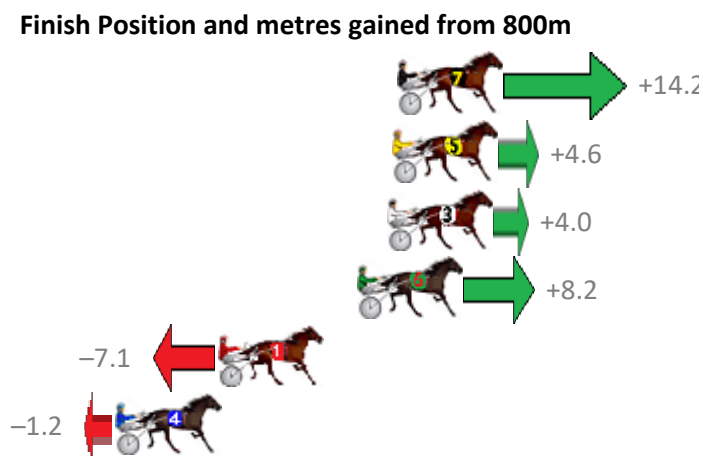

Albion Park Race 7 Distance 2138m

Friday, 11 January 2019

Gross Time: 2:38.30 MileRate: 1:59.10 LeadTime: 39.30s First Qtr: 30.90s Second Qtr: 30.00s Third Qtr: 28.10s Fourth Qtr: 30.00s

No Horse	Plc	Margin	Time	800Time (W)	400 Time (W)
7 SHADOW HUNTER	1	0.0m	2:38.30	57.07s (1)	29.08s (2)
5 ONLY IN ROME	2	0.2m	2:38.32	57.77s (1)	29.70s (1)
3 REGAL NIGHTSHADE	3	0.4m	2:38.33	57.81s (0)	29.72s (0)
6 CONCENTRATION	4	1.6m	2:38.42	57.50s (1)	29.50s (2)
1 GOOD BOY OLIVER	5	7.1m	2:38.83	58.62s (0)	30.53s (0)
4 OMINOUS FLYER	6	11.2m	2:39.14	58.19s (0)	30.14s (0)

Sectionals
Powered by

PJ Harness Analyser
Master harness racing with the power of sectionals
Owners, Trainers and Punters - Check out what's new at www.pjdata.com.au

The Racing Queensland Board (trading as Racing Queensland) and provider are not responsible for the completeness or accuracy of any of the information contained herein, and makes no representations about its suitability for any purpose.