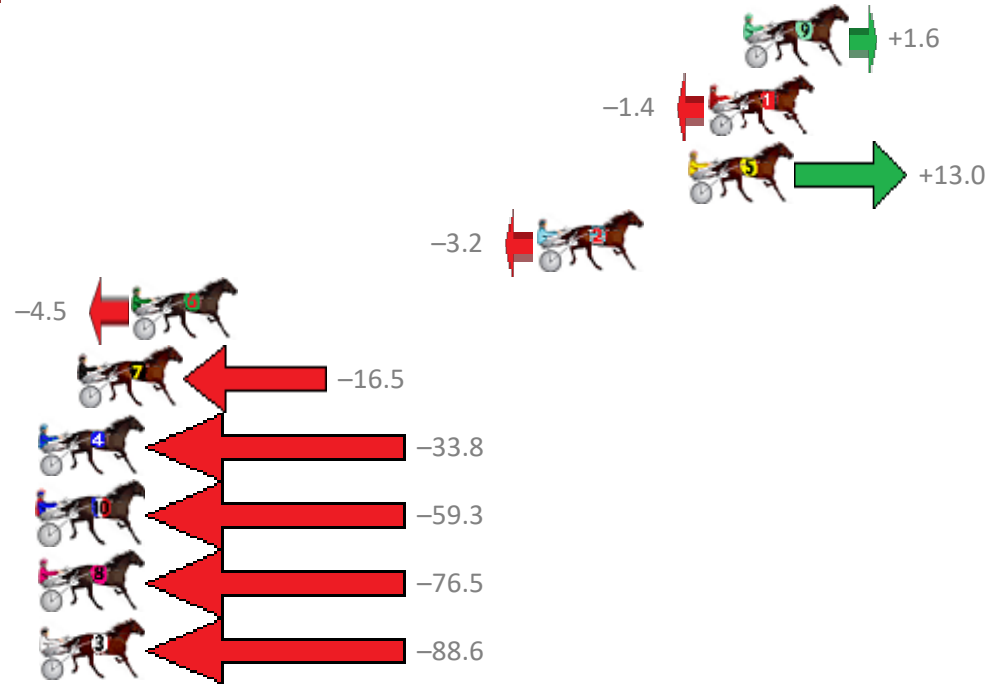

Redcliffe Race 7 Distance 2040m

Thursday, 20 December 2018

Gross Time: 2:30.80 MileRate: 1:59.00 LeadTime: 31.60s First Qtr: 30.80s Second Qtr: 30.30s Third Qtr: 29.30s Fourth Qtr: 28.80s

No Horse	Plc	Margin	Time	800Time (W)	400 Time (W)
9 LINCOLN ROAD	1	0.0m	2:30.80	57.98s (1)	28.71s (1)
1 IM FREE FALLING	2	1.4m	2:30.90	58.20s (0)	28.90s (0)
5 GOLDEN YEAR	3	2.2m	2:30.96	57.16s (1)	28.43s (2)
2 BIG BEAT	4	8.2m	2:31.39	58.33s (0)	28.94s (0)
6 ARBIT MAJOR	5	24.3m	2:32.55	58.43s (1)	29.47s (2)
7 BRONZE ECSTASY	6	26.5m	2:32.71	59.30s (0)	29.84s (0)
4 GLASSCUTTERSPIRIT	7	44.4m	2:34.00	60.55s (1)	30.87s (1)
10 HOLDINGNO CURRENCY	8	73.7m	2:36.11	62.41s (0)	32.59s (0)
8 RAINBOW STYLING	9	82.7m	2:36.75	63.66s (1)	33.99s (1)
3 MILLION DOLLAR MAC	10	107.8m	2:38.56	64.53s (0)	34.50s (0)

Finish Position and metres gained from 800m

Sectionals
Powered by

PJ Harness Analyser
Master harness racing with the power of sectionals
Owners, Trainers and Punters - Check out what's new at www.pjdata.com.au

The Racing Queensland Board (trading as Racing Queensland) and provider are not responsible for the completeness or accuracy of any of the information contained herein, and makes no representations about its suitability for any purpose.