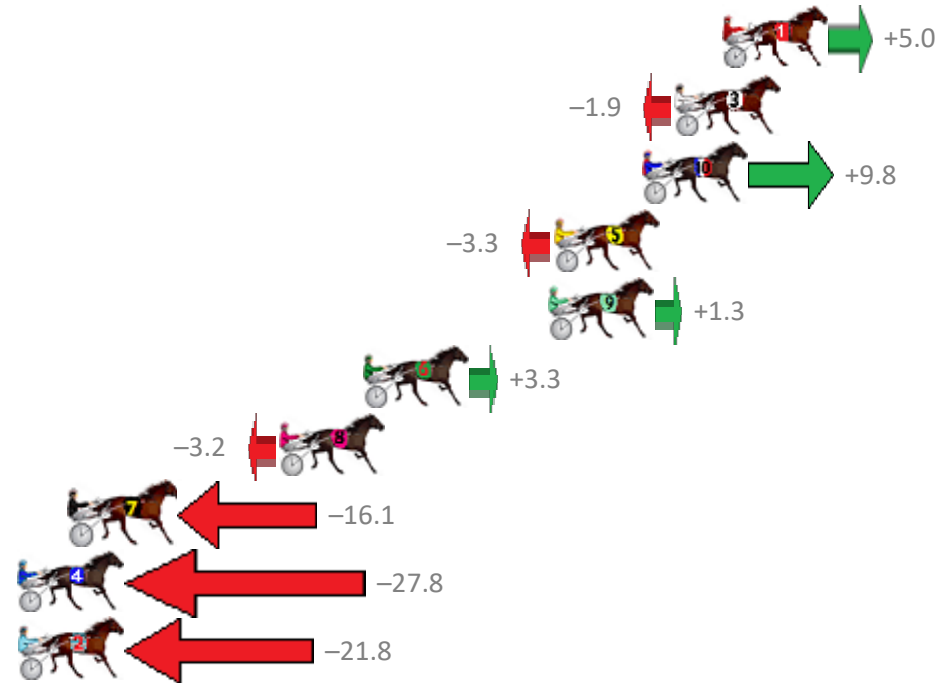

Redcliffe Race 5 Distance 1780m

Thursday, 20 December 2018

Gross Time: 2:11.90 MileRate: 1:59.30 LeadTime: 10.90s First Qtr: 30.60s Second Qtr: 30.40s Third Qtr: 29.60s Fourth Qtr: 30.40s

No Horse	Plc	Margin	Time	800Time (W)	400 Time (W)
1 SAINT KILDA BEACH	1	0.0m	2:11.90	59.63s (0)	29.99s (0)
3 ALOT OF COST	2	1.9m	2:12.04	60.14s (0)	30.54s (0)
10 MISS MIA	3	3.2m	2:12.14	59.26s (1)	29.62s (2)
5 TAXI METER	4	6.7m	2:12.41	60.25s (1)	30.47s (1)
9 GIZZMO	5	6.9m	2:12.42	59.90s (1)	30.29s (2)
6 GIVE ME A GO	6	14.3m	2:12.99	59.75s (1)	30.09s (2)
8 FEELINGFORARAINBOW	7	17.6m	2:13.24	60.24s (0)	30.54s (1)
7 OUR DOUG	8	25.9m	2:13.87	61.21s (0)	31.47s (0)
4 POSER	9	47.0m	2:15.47	62.08s (0)	32.24s (0)
2 ROCK THE HOUSE	10	47.4m	2:15.50	61.63s (0)	31.34s (0)

Finish Position and metres gained from 800m

Sectionals
Powered by

PJ Harness Analyser
Master harness racing with the power of sectionals
Owners, Trainers and Punters - Check out what's new at www.pjdata.com.au

The Racing Queensland Board (trading as Racing Queensland) and provider are not responsible for the completeness or accuracy of any of the information contained herein, and makes no representations about its suitability for any purpose.