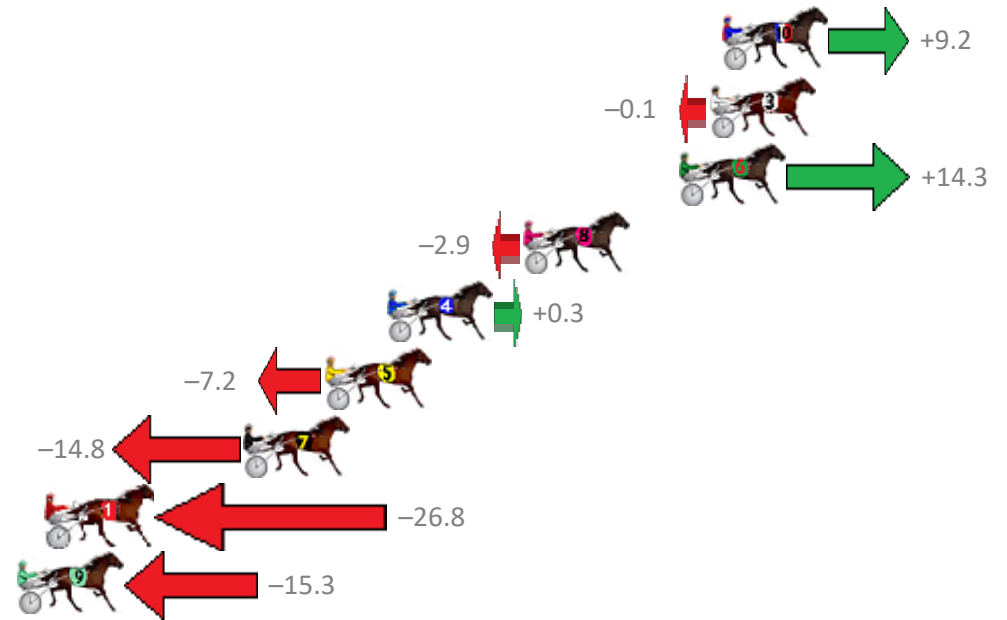

Redcliffe Race 6 Distance 2040m

Thursday, 20 December 2018

Gross Time: 2:33.60 MileRate: 2:01.20 LeadTime: 31.30s First Qtr: 32.00s Second Qtr: 31.60s Third Qtr: 29.20s Fourth Qtr: 29.50s

No Horse	Plc	Margin	Time	800Time (W)	400 Time (W)
10 WILLSINTOWN	1	0.0m	2:33.60	58.02s (1)	29.20s (3)
3 TELL THE FUTURE	2	0.5m	2:33.64	58.71s (1)	29.33s (1)
6 ELMS CREEK	3	1.7m	2:33.73	57.65s (2)	28.93s (2)
8 SOPHIES PRIDE	4	7.9m	2:34.18	58.91s (1)	30.08s (2)
4 WEE JIMMY	5	13.3m	2:34.58	58.68s (1)	29.92s (1)
5 LIFEINHEAVEN	6	15.8m	2:34.77	59.23s (0)	29.66s (0)
7 MYBELLA ROSE	7	19.0m	2:35.00	59.79s (0)	30.34s (0)
1 SHERIFF JUJON	8	26.8m	2:35.58	60.67s (0)	31.23s (0)
9 GOOD BOY OLIVER	9	28.3m	2:35.69	59.82s (0)	30.29s (1)

Finish Position and metres gained from 800m

Sectionals
Powered by

PJ Harness Analyser
Master harness racing with the power of sectionals
Owners, Trainers and Punters - Check out what's new at www.pjdata.com.au

The Racing Queensland Board (trading as Racing Queensland) and provider are not responsible for the completeness or accuracy of any of the information contained herein, and makes no representations about its suitability for any purpose.