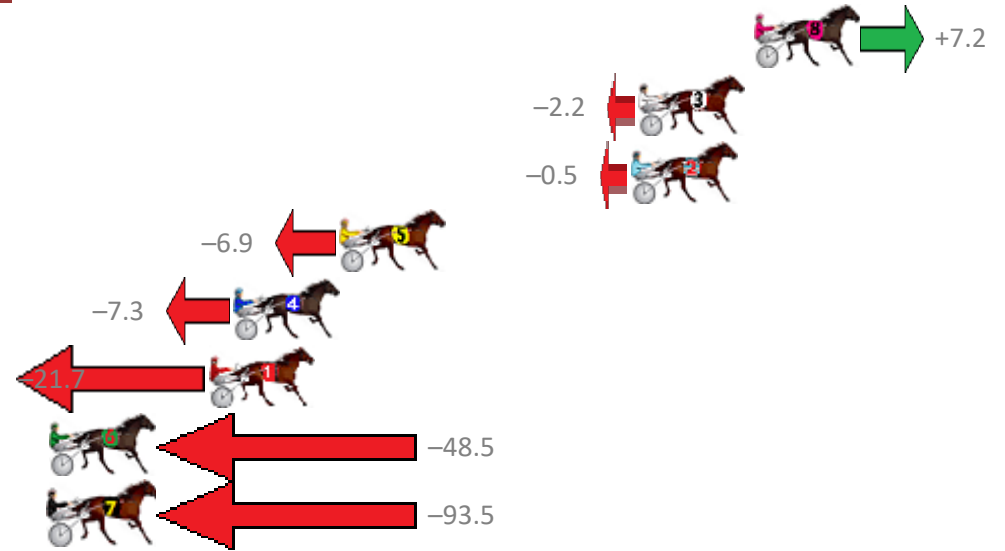

Redcliffe Race 1 Distance 1780m

Thursday, 20 December 2018

Gross Time: 2:12.30 MileRate: 1:59.60 LeadTime: 11.10s First Qtr: 30.00s Second Qtr: 30.40s Third Qtr: 30.30s Fourth Qtr: 30.50s

No Horse	Plc	Margin	Time	800Time (W)	400 Time (W)
8 PURPLE SHADES	1	0.0m	2:12.30	60.25s (1)	30.03s (1)
3 FUTURE FUN	2	4.6m	2:12.65	60.97s (1)	30.73s (1)
2 PRETTYCOMPACT	3	4.9m	2:12.67	60.84s (0)	30.54s (0)
5 PARKLANE LASS	4	16.5m	2:13.56	61.32s (0)	31.01s (0)
4 LITTLE ARROWS	5	20.7m	2:13.88	61.35s (1)	31.16s (1)
1 SISTER FEELGOOD	6	21.7m	2:13.95	62.45s (0)	32.15s (0)
6 RIVERLEIGH RAVEN	7	67.1m	2:17.42	64.49s (1)	34.08s (0)
7 OURKYMBEAU	8	109.5m	2:20.65	67.91s (0)	35.80s (0)

Finish Position and metres gained from 800m

Sectionals
Powered by

PJ Harness Analyser
Master harness racing with the power of sectionals
Owners, Trainers and Punters - Check out what's new at www.pjdata.com.au

The Racing Queensland Board (trading as Racing Queensland) and provider are not responsible for the completeness or accuracy of any of the information contained herein, and makes no representations about its suitability for any purpose.