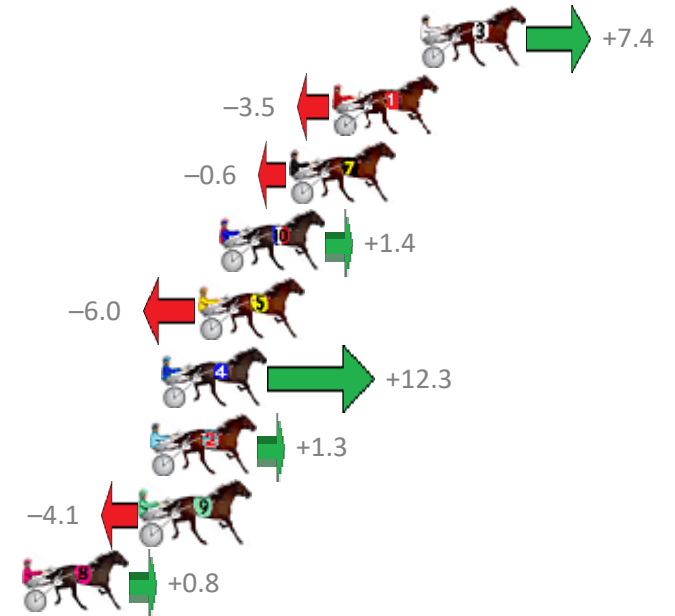

Redcliffe Race 8 Distance 1780m

Thursday, 20 December 2018

Gross Time: 2:12.60 MileRate: 1:59.90 LeadTime: 11.90s First Qtr: 30.20s Second Qtr: 32.90s Third Qtr: 27.80s Fourth Qtr: 29.80s

No Horse	Plc	Margin	Time	800Time (W)	400 Time (W)
3 DARBY BRIGHTS	1	0.0m	2:12.60	57.07s (1)	29.10s (1)
1 CHRISTIAN TORADO	2	3.5m	2:12.86	57.85s (0)	29.97s (0)
7 KURAHAUPO GAMBLER	3	5.2m	2:12.99	57.64s (0)	29.74s (0)
10 BET IM SPECIAL	4	8.0m	2:13.20	57.50s (0)	29.59s (0)
5 MISTER HART	5	8.8m	2:13.26	58.03s (1)	30.10s (1)
4 ADRIFT	6	10.3m	2:13.37	56.71s (1)	29.14s (1)
2 RUATO BAY	7	10.7m	2:13.40	57.51s (1)	29.54s (1)
9 PRINCE OF ZANZIBAR	8	11.1m	2:13.43	57.90s (2)	30.63s (1)
8 IMA SEA STORM	9	15.8m	2:13.78	57.54s (2)	29.89s (2)

Finish Position and metres gained from 800m

Sectionals
Powered by

PJ Harness Analyser
Master harness racing with the power of sectionals
Owners, Trainers and Punters - Check out what's new at www.pjdata.com.au

The Racing Queensland Board (trading as Racing Queensland) and provider are not responsible for the completeness or accuracy of any of the information contained herein, and makes no representations about its suitability for any purpose.