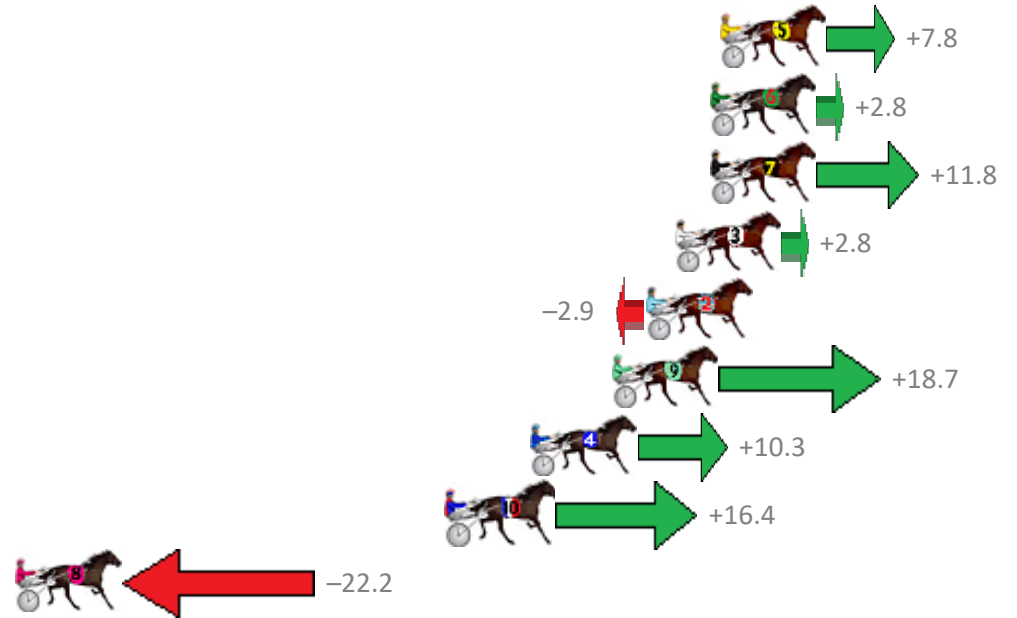

Redcliffe Race 3 Distance 1780m

Thursday, 20 December 2018

Gross Time: 2:13.00 MileRate: 2:00.20 LeadTime: 11.10s First Qtr: 30.80s Second Qtr: 30.90s Third Qtr: 29.40s Fourth Qtr: 30.80s

No Horse	Plc	Margin	Time	800Time (W)	400 Time (W)
5 COAST WARNING	1	0.0m	2:13.00	59.61s (1)	30.31s (1)
6 MY MAGIC MERLIN	2	0.4m	2:13.03	59.99s (1)	30.71s (1)
7 MAJORESS JUJON	3	0.4m	2:13.03	59.31s (1)	29.98s (1)
3 MAJOR TRALEE	4	1.8m	2:13.14	59.99s (0)	30.51s (0)
2 GROOVY MISS ANNIE	5	2.9m	2:13.22	60.42s (0)	31.02s (0)
9 MACH TORQUE	6	4.3m	2:13.33	58.79s (1)	29.91s (1)
4 AROONA	7	7.5m	2:13.58	59.42s (1)	30.41s (0)
10 DRUNK ARTIST	8	10.8m	2:13.83	58.97s (2)	30.65s (2)
8 WILD ABOUT TOWN	9	36.6m	2:15.82	61.87s (0)	31.79s (0)

Finish Position and metres gained from 800m

Sectionals
Powered by

PJ Harness Analyser
Master harness racing with the power of sectionals
Owners, Trainers and Punters - Check out what's new at www.pjdata.com.au

The Racing Queensland Board (trading as Racing Queensland) and provider are not responsible for the completeness or accuracy of any of the information contained herein, and makes no representations about its suitability for any purpose.