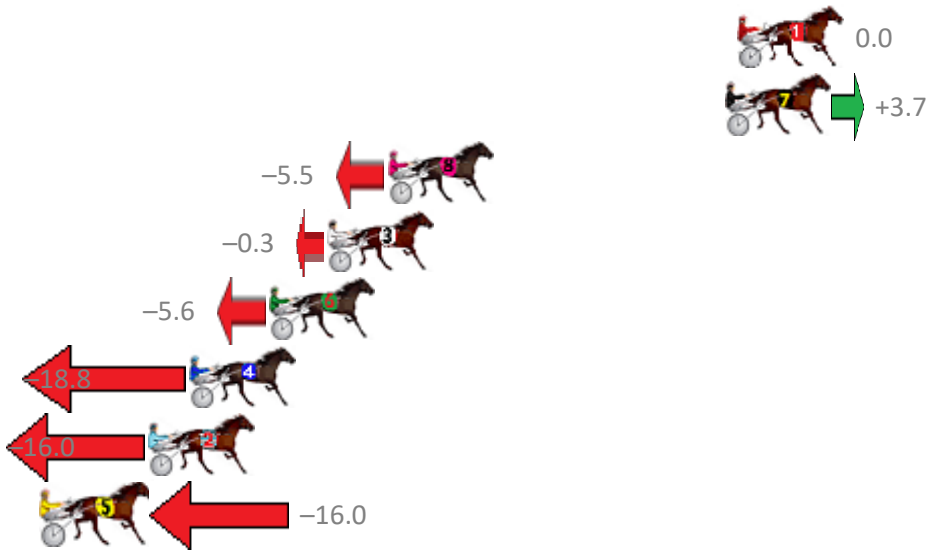

Redcliffe Race 4 Distance 2280m

Thursday, 20 December 2018

Gross Time: 2:51.00 MileRate: 2:00.70 LeadTime: 50.60s First Qtr: 31.50s Second Qtr: 30.50s Third Qtr: 29.00s Fourth Qtr: 29.40s

No Horse	Plc	Margin	Time	800Time (W)	400 Time (W)
1 THE HARLEM HAMMER	1	0.0m	2:51.00	58.40s (0)	29.40s (0)
7 FEEL THE REIGN	2	0.5m	2:51.04	58.13s (0)	29.11s (0)
8 READILY	3	13.9m	2:52.02	58.80s (0)	29.75s (0)
3 DESTINY WARRIOR	4	16.3m	2:52.20	58.42s (1)	30.00s (1)
6 EARL JUJON	5	18.6m	2:52.37	58.81s (0)	29.69s (1)
4 BEEF CITY BLAZE	6	21.8m	2:52.60	59.77s (1)	30.84s (1)
2 PROJECTILE	7	23.4m	2:52.72	59.57s (1)	30.71s (2)
5 LETHAL STAR	8	27.6m	2:53.03	59.57s (1)	30.62s (2)

Finish Position and metres gained from 800m

Sectionals
Powered by

PJ Harness Analyser
Master harness racing with the power of sectionals
Owners, Trainers and Punters - Check out what's new at www.pjdata.com.au

The Racing Queensland Board (trading as Racing Queensland) and provider are not responsible for the completeness or accuracy of any of the information contained herein, and makes no representations about its suitability for any purpose.