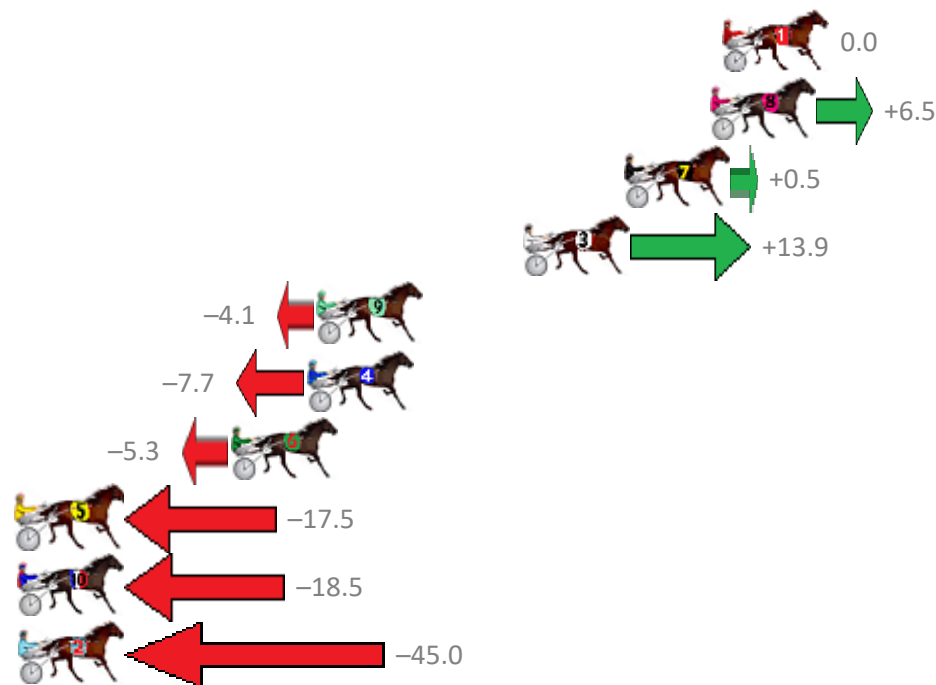

Redcliffe Race 2 Distance 1780m

Thursday, 20 December 2018

Gross Time: 2:12.20 MileRate: 1:59.50 LeadTime: 11.90s First Qtr: 29.60s Second Qtr: 30.80s Third Qtr: 30.10s Fourth Qtr: 29.80s

No Horse	Plc	Margin	Time	800Time (W)	400 Time (W)
1 LIVE IN STYLE	1	0.0m	2:12.20	59.90s (0)	29.80s (0)
8 SANTASTIC PRINCESS	2	0.5m	2:12.24	59.41s (1)	29.76s (1)
7 MODERN THOUGHT	3	3.9m	2:12.49	59.86s (0)	29.75s (0)
3 MONTEREY JACK	4	7.9m	2:12.79	58.86s (1)	29.69s (3)
9 SHAKEITUP	5	16.1m	2:13.40	60.21s (1)	30.31s (2)
4 CAPTAIN CHARGE OVER	6	16.5m	2:13.43	60.48s (0)	30.27s (0)
6 DARTESIAN	7	19.5m	2:13.65	60.30s (0)	30.14s (0)
5 TOTAL DELIRIUM	8	34.5m	2:14.77	61.21s (1)	31.21s (1)
10 DREAMTIME SARA	9	42.3m	2:15.35	61.29s (0)	31.22s (0)
2 DONT ARK WITH ME	10	47.4m	2:15.73	63.27s (1)	32.60s (1)

Finish Position and metres gained from 800m

Sectionals
Powered by

PJ Harness Analyser
Master harness racing with the power of sectionals
Owners, Trainers and Punters - Check out what's new at www.pjdata.com.au

The Racing Queensland Board (trading as Racing Queensland) and provider are not responsible for the completeness or accuracy of any of the information contained herein, and makes no representations about its suitability for any purpose.