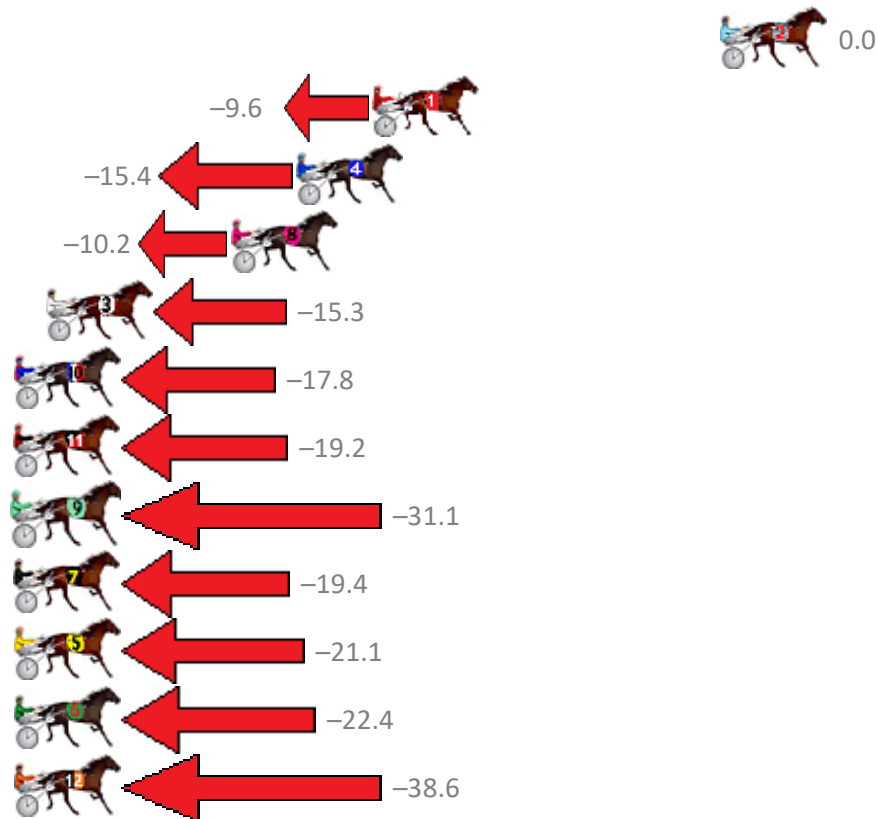

Albion Park Race 6 Distance 1660m

Monday, 17 December 2018

Gross Time: 1:59.20 MileRate: 1:55.60 LeadTime: 3.50s First Qtr: 28.40s Second Qtr: 30.70s Third Qtr: 28.90s Fourth Qtr: 27.70s

NoHorse	Plc	Margin	Time	800Time (W)	400 Time (W)
2 BLINGITTOHEMAX	1	0.0m	1:59.20	56.60s (0)	27.70s (0)
1 DOMESTIC ART	2	13.8m	2:00.16	57.28s (0)	28.35s (0)
4 OMINOUS FLYER	3	16.8m	2:00.36	57.69s (1)	28.68s (1)
8 JACKS GAMBIT	4	19.4m	2:00.54	57.32s (0)	28.41s (0)
3 JOHNNYCAKE	5	26.7m	2:01.05	57.68s (1)	28.68s (1)
10 IM ISABELLA	6	31.6m	2:01.39	57.86s (0)	28.86s (0)
11 TASCOTT LADY	7	35.4m	2:01.65	57.96s (1)	28.92s (1)
9 MODERNDAY FALCON	8	37.5m	2:01.80	58.80s (1)	29.74s (1)
7 PRIVATE JUJON	9	38.0m	2:01.83	57.97s (0)	28.95s (0)
5 ITS YOU NOT ME	10	41.9m	2:02.10	58.09s (1)	28.99s (1)
6 ROYAL TAZ	11	49.4m	2:02.62	58.18s (1)	29.20s (1)
12 LIGHTHORSE	12	62.0m	2:03.49	59.33s (0)	30.21s (0)

Finish Position and metres gained from 800m

Sectionals
Powered by

PJ Harness Analyser
Master harness racing with the power of sectionals
Owners, Trainers and Punters - Check out what's new at www.pjdata.com.au

The Racing Queensland Board (trading as Racing Queensland) and provider are not responsible for the completeness or accuracy of any of the information contained herein, and makes no representations about its suitability for any purpose.