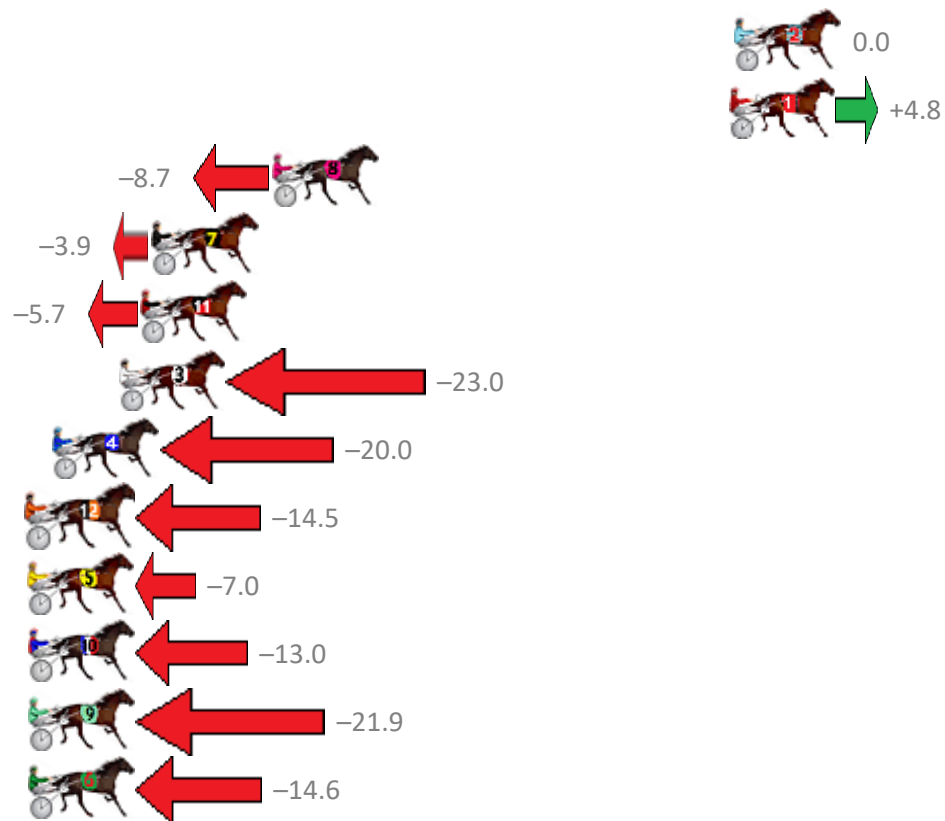

Albion Park Race 9 Distance 1660m

Monday, 17 December 2018

Gross Time: 1:57.50 MileRate: 1:53.90 LeadTime: 3.50s First Qtr: 26.90s Second Qtr: 30.30s Third Qtr: 28.40s Fourth Qtr: 28.40s

NoHorse	Plc	Margin	Time	800Time (W)	400 Time (W)
2 MAKOA	1	0.0m	1:57.50	56.80s (0)	28.40s (0)
1 ZALTA	2	0.2m	1:57.51	56.46s (0)	28.06s (0)
8 RIVERLEIGH JEFF	3	18.3m	1:58.80	57.42s (0)	28.93s (0)
7 VALTONA	4	23.1m	1:59.14	57.08s (0)	28.53s (0)
11 CELTIC CRUZA	5	23.5m	1:59.17	57.20s (2)	28.90s (2)
3 OFFICIANADO	6	24.4m	1:59.23	58.43s (1)	30.00s (1)
4 GUTS	7	27.0m	1:59.42	58.22s (1)	29.55s (1)
12 RAFFERTY DELIGHTS	8	28.9m	1:59.55	57.83s (0)	29.27s (0)
5 MISTER JOGALONG	9	29.6m	1:59.60	57.30s (2)	29.01s (2)
10 RIVERLEIGH ROCKET	10	29.6m	1:59.60	57.72s (1)	29.35s (1)
9 CALL ME YOURS	11	33.9m	1:59.91	58.35s (1)	29.94s (2)
6 ROWDYS ACE	12	41.6m	2:00.45	57.84s (1)	29.69s (1)

Finish Position and metres gained from 800m

Sectionals
Powered by

PJ Harness Analyser
Master harness racing with the power of sectionals
Owners, Trainers and Punters - Check out what's new at www.pjdata.com.au

The Racing Queensland Board (trading as Racing Queensland) and provider are not responsible for the completeness or accuracy of any of the information contained herein, and makes no representations about its suitability for any purpose.