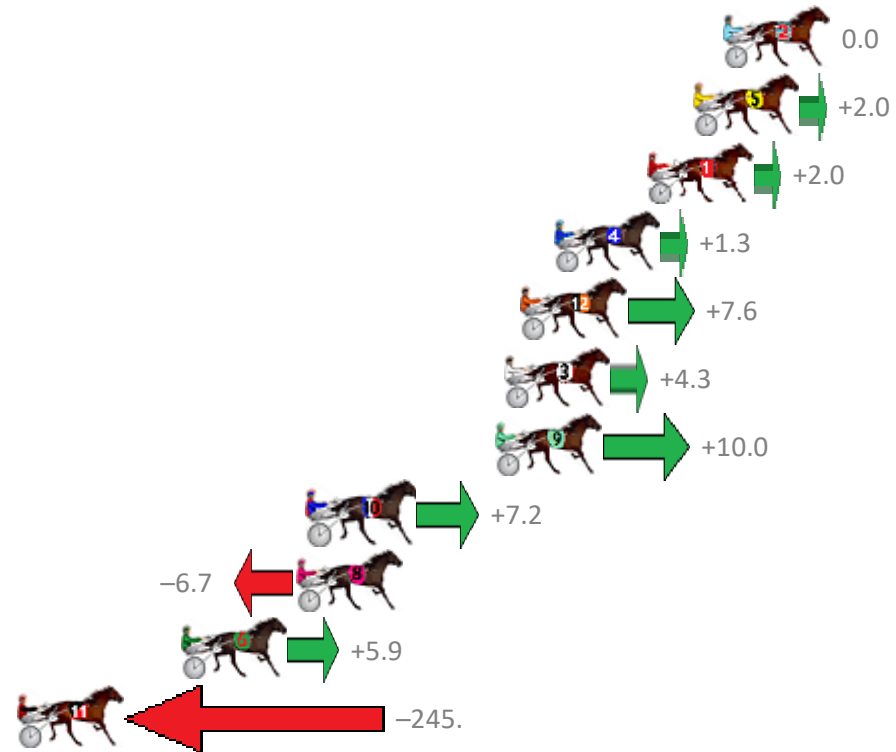

Albion Park Race 4 Distance 1660m

Monday, 17 December 2018

Gross Time: 2:02.80 MileRate: 1:59.10 LeadTime: 3.60s First Qtr: 28.90s Second Qtr: 32.00s Third Qtr: 28.50s Fourth Qtr: 29.80s

NoHorse	Plc	Margin	Time	800Time (W)	400 Time (W)
2 ROLL ONA RAINBOW	1	0.0m	2:02.80	58.30s (0)	29.80s (0)
5 SIGNORINA JUJON	2	1.2m	2:02.89	58.15s (1)	29.59s (1)
1 PERFECT FEELING	3	3.0m	2:03.02	58.15s (0)	29.64s (0)
4 MAKINMEFEELGOOD	4	6.7m	2:03.30	58.21s (1)	29.43s (1)
12 OUR LITTLE GIRL	5	8.0m	2:03.40	57.75s (0)	29.17s (1)
3 ACE MONTANA	6	8.7m	2:03.45	57.99s (1)	29.84s (2)
9 HIPSTAR	7	9.0m	2:03.47	57.57s (1)	29.50s (2)
10 MAYWYN TOUGH	8	16.4m	2:04.02	57.78s (1)	29.62s (2)
8 LITTLE BOLT	9	16.9m	2:04.06	58.79s (0)	29.88s (0)
6 RUM AND SCHOTZ	10	21.5m	2:04.40	57.87s (0)	29.79s (0)
11 BIG RUBY	11	295.3m	2:24.80	76.18s (0)	40.62s (0)

Finish Position and metres gained from 800m

Sectionals
Powered by

PJ Harness Analyser
Master harness racing with the power of sectionals
Owners, Trainers and Punters - Check out what's new at www.pjdata.com.au

The Racing Queensland Board (trading as Racing Queensland) and provider are not responsible for the completeness or accuracy of any of the information contained herein, and makes no representations about its suitability for any purpose.