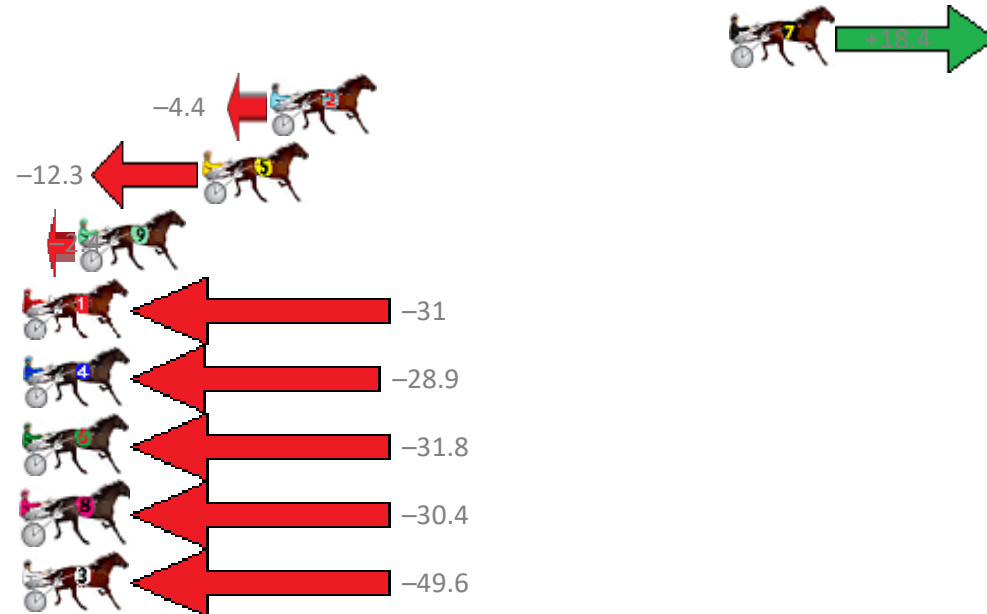

Albion Park Race 2 Distance 2138m

Monday, 17 December 2018

Gross Time: 2:37.30 MileRate: 1:58.40 LeadTime: 37.30s First Qtr: 29.90s Second Qtr: 31.60s Third Qtr: 30.00s Fourth Qtr: 28.50s

NoHorse	Plc	Margin	Time	800Time (W)	400 Time (W)
7 SEA HAWKE	1	0.0m	2:37.30	57.15s (1)	28.47s (2)
2 BAMBOLE NERE	2	18.2m	2:38.60	58.82s (0)	28.67s (0)
5 WHATA STRIDE	3	20.9m	2:38.79	59.40s (1)	29.35s (1)
9 NON PASSARE	4	25.8m	2:39.14	58.68s (1)	29.77s (2)
1 HALF MOON BEACH	5	30.5m	2:39.47	60.73s (0)	30.67s (0)
4 MAYWYN A JUG ORTW	6	33.7m	2:39.70	60.61s (0)	30.59s (0)
6 IFYOUBELIEVE	7	35.6m	2:39.84	60.83s (1)	30.71s (1)
8 LIVING FREE	8	39.6m	2:40.12	60.72s (0)	30.59s (0)
3 MAJOR SLIP UP	9	63.4m	2:41.82	62.13s (1)	31.72s (1)

Finish Position and metres gained from 800m

Sectionals
Powered by

PJ Harness Analyser
Master harness racing with the power of sectionals
Owners, Trainers and Punters - Check out what's new at www.pjdata.com.au

The Racing Queensland Board (trading as Racing Queensland) and provider are not responsible for the completeness or accuracy of any of the information contained herein, and makes no representations about its suitability for any purpose.