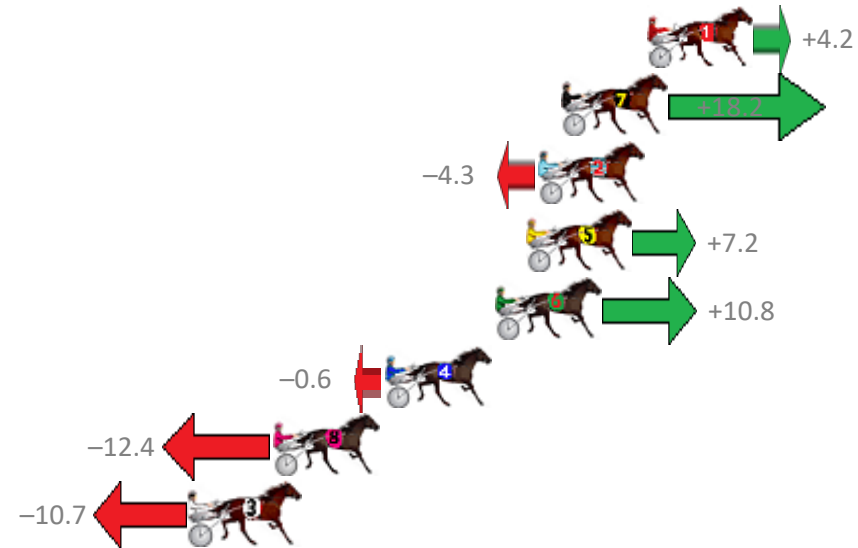

Albion Park Race 7 Distance 2138m

Monday, 17 December 2018

Gross Time: 2:36.70 MileRate: 1:58.00 LeadTime: 36.90s First Qtr: 29.30s Second Qtr: 31.40s Third Qtr: 29.20s Fourth Qtr: 29.90s

NoHorse	Plc	Margin	Time	800Time (W)	400 Time (W)
1 FIERY BLUE CHIP	1	0.0m	2:36.70	58.79s (0)	29.54s (0)
7 IMA GRUMPY POSSUM	2	3.4m	2:36.95	57.76s (1)	29.35s (2)
2 MAGOOGAN	3	4.3m	2:37.02	59.42s (0)	30.22s (0)
5 OHOKA COOPER	4	4.8m	2:37.06	58.57s (1)	29.35s (1)
6 MACHIN OUT	5	6.0m	2:37.15	58.30s (1)	29.89s (2)
4 ELMAUR JOY	6	10.4m	2:37.48	59.14s (0)	29.86s (0)
8 ANOTHER BROADWAY	7	14.8m	2:37.81	60.02s (1)	30.93s (1)
3 RAESAWINNER	8	18.1m	2:38.05	59.89s (1)	30.68s (1)

Finish Position and metres gained from 800m

Sectionals
Powered by

PJ Harness Analyser
Master harness racing with the power of sectionals
Owners, Trainers and Punters - Check out what's new at www.pjdata.com.au

The Racing Queensland Board (trading as Racing Queensland) and provider are not responsible for the completeness or accuracy of any of the information contained herein, and makes no representations about its suitability for any purpose.