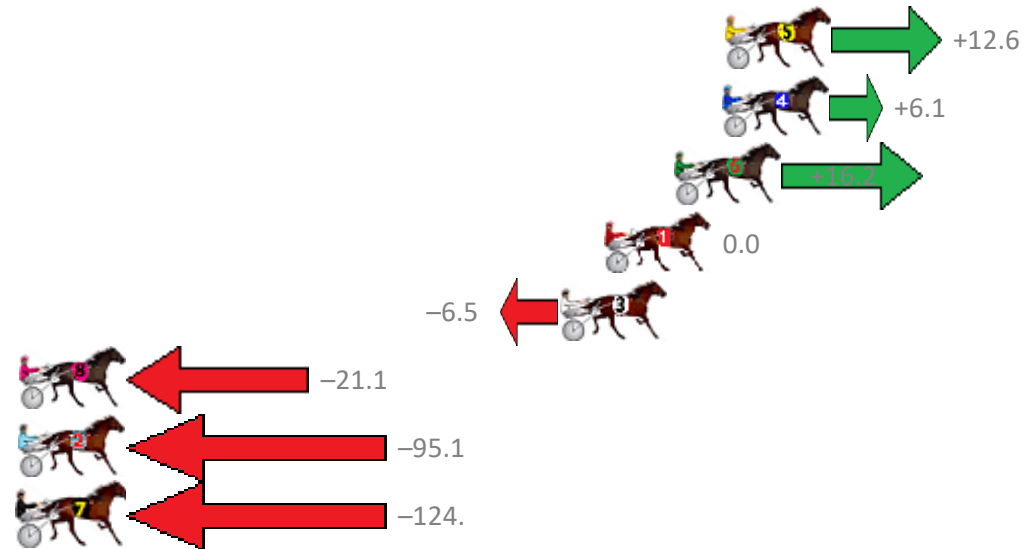

Albion Park Race 1 Distance 2138m

Monday, 17 December 2018

Gross Time: 2:44.50 MileRate: 2:03.80 LeadTime: 40.10s First Qtr: 31.80s Second Qtr: 31.30s Third Qtr: 29.70s Fourth Qtr: 31.60s

NoHorse	Plc	Margin	Time	800Time (W)	400 Time (W)
5 NORAHS FLING	1	0.0m	2:44.50	60.33s (1)	30.54s (1)
4 GALAXY HUNTER	2	0.1m	2:44.51	60.83s (1)	31.21s (1)
6 HAVANA MAGIC	3	2.0m	2:44.66	60.06s (1)	30.23s (1)
1 TURN UP TRUMPS	4	4.8m	2:44.88	61.30s (0)	31.38s (0)
3 GO AHEAD MAKEMYDA	5	6.5m	2:45.01	61.80s (0)	32.11s (0)
8 IMA CALVERT ROSE	6	32.1m	2:47.04	62.92s (0)	32.98s (0)
2 MAJESTIC WHIZ	7	96.5m	2:52.12	68.59s (1)	37.00s (1)
7 MISS INVASION	8	147.7m	2:56.17	70.86s (1)	39.79s (0)

Finish Position and metres gained from 800m

Sectionals
Powered by

PJ Harness Analyser
Master harness racing with the power of sectionals
Owners, Trainers and Punters - Check out what's new at www.pjdata.com.au

The Racing Queensland Board (trading as Racing Queensland) and provider are not responsible for the completeness or accuracy of any of the information contained herein, and makes no representations about its suitability for any purpose.