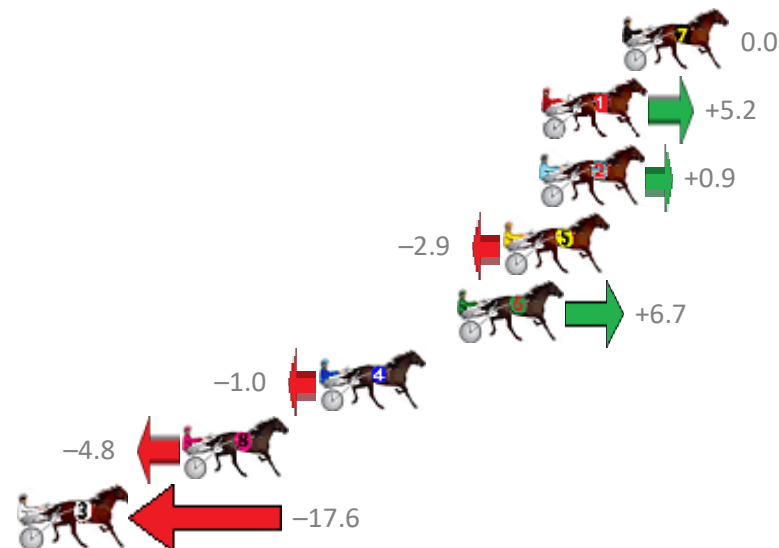

Albion Park Race 5 Distance 2138m

Monday, 17 December 2018

Gross Time: 2:39.00 MileRate: 1:59.70 LeadTime: 39.60s First Qtr: 31.60s Second Qtr: 31.40s Third Qtr: 27.90s Fourth Qtr: 28.50s

NoHorse	Plc	Margin	Time	800Time (W)	400 Time (W)
7 DRIVE THE DREAM	1	0.0m	2:39.00	56.40s (0)	28.50s (0)
1 ONE MANS PASS	2	3.2m	2:39.23	56.03s (0)	28.07s (0)
2 LURAH	3	3.3m	2:39.24	56.34s (0)	28.38s (0)
5 FIRE AND ICE	4	4.7m	2:39.33	56.60s (1)	28.65s (1)
6 JUMPING JOLT	5	6.5m	2:39.46	55.93s (2)	28.64s (2)
4 CORPORAL LUNA	6	12.0m	2:39.85	56.47s (1)	28.24s (1)
8 FRANKS FORTUNE	7	17.4m	2:40.24	56.74s (0)	28.69s (0)
3 DONNY JONES	8	23.8m	2:40.70	57.64s (1)	29.64s (1)

Finish Position and metres gained from 800m

Sectionals
Powered by

PJ Harness Analyser
Master harness racing with the power of sectionals
Owners, Trainers and Punters - Check out what's new at www.pjdata.com.au

The Racing Queensland Board (trading as Racing Queensland) and provider are not responsible for the completeness or accuracy of any of the information contained herein, and makes no representations about its suitability for any purpose.