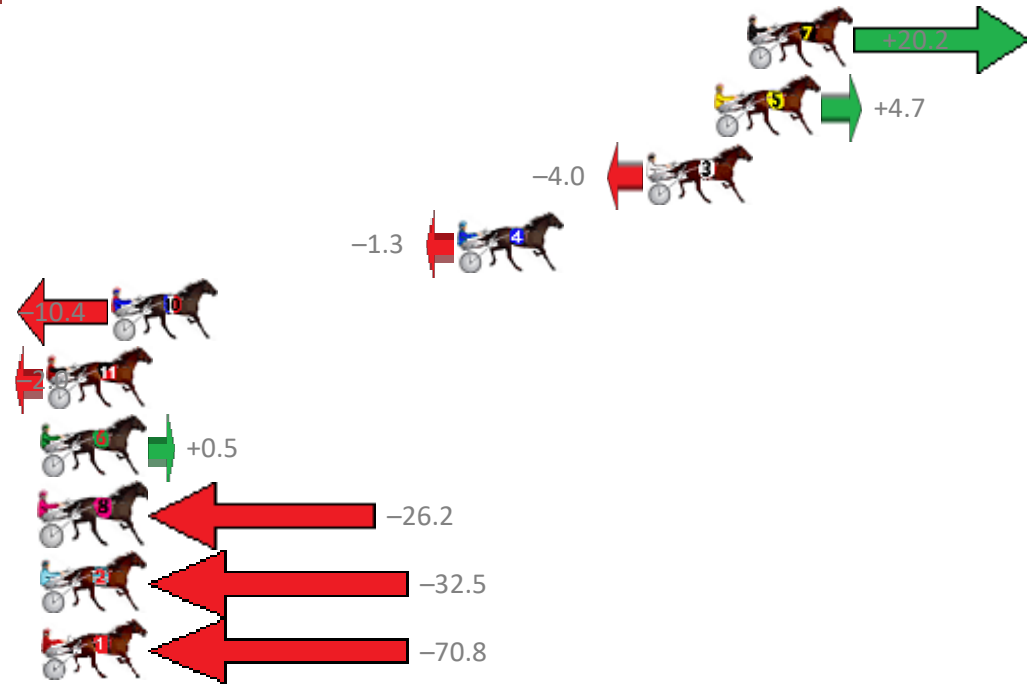

Albion Park Race 3 Distance 1660m

Monday, 17 December 2018

Gross Time: 1:59.70 MileRate: 1:56.00 LeadTime: 3.60s First Qtr: 28.80s Second Qtr: 30.10s Third Qtr: 28.30s Fourth Qtr: 28.90s

NoHorse	Plc	Margin	Time	800Time (W)	400 Time (W)
7 INVITE ONLY	1	0.0m	1:59.70	55.76s (1)	27.69s (2)
5 CC JONES	2	1.3m	1:59.79	56.86s (1)	28.40s (1)
3 REGAL NIGHTSHADE	3	4.0m	1:59.99	57.49s (0)	29.19s (0)
4 KEARNEY LANE	4	11.5m	2:00.53	57.29s (1)	28.88s (2)
10 TAFFY BOY	5	25.2m	2:01.52	57.94s (1)	29.38s (1)
11 VINNIE THE POET	6	27.8m	2:01.71	57.34s (1)	29.00s (2)
6 ANNAS BEST	7	30.3m	2:01.89	57.16s (1)	29.25s (1)
8 AROONA	8	38.4m	2:02.47	59.07s (0)	30.33s (0)
2 MANOFLISA	9	38.7m	2:02.50	59.52s (0)	30.74s (0)
1 GUILTY PLEASURE	10	220.8m	2:15.65	62.26s (0)	31.13s (0)

Finish Position and metres gained from 800m

Sectionals
Powered by

PJ Harness Analyser
Master harness racing with the power of sectionals
Owners, Trainers and Punters - Check out what's new at www.pjdata.com.au

The Racing Queensland Board (trading as Racing Queensland) and provider are not responsible for the completeness or accuracy of any of the information contained herein, and makes no representations about its suitability for any purpose.