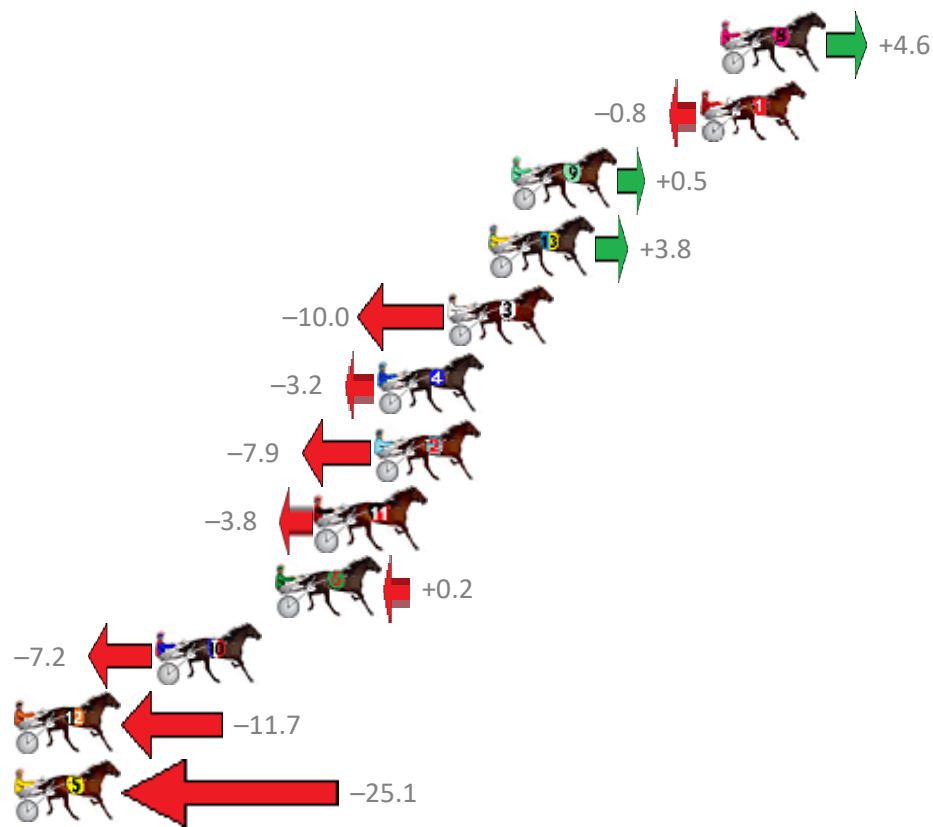

Albion Park Race 7 Distance 1660m

Saturday, 15 December 2018

Gross Time: 1:57.20 MileRate: 1:53.60 LeadTime: 3.40s First Qtr: 27.60s Second Qtr: 30.80s Third Qtr: 28.10s Fourth Qtr: 27.30s

NoHorse	Plc	Margin	Time	800Time (W)	400 Time (W)
8 FAME ASSURED	1	0.0m	1:57.20	55.08s (0)	26.99s (0)
1 AQUA MISS	2	0.8m	1:57.25	55.46s (0)	27.35s (0)
9 TOP FLIGHT CRUIZE	3	8.3m	1:57.77	55.37s (0)	27.27s (0)
13 BALLYMORE BOY	4	9.2m	1:57.83	55.14s (0)	27.01s (0)
3 LINCOLN ROAD	5	10.8m	1:57.94	56.09s (1)	27.96s (1)
4 RED CHARMER	6	13.6m	1:58.13	55.62s (1)	27.45s (1)
2 JACK FARTHING	7	13.7m	1:58.14	55.95s (1)	27.84s (1)
11 DARKERSHADEOFFPALE	8	16.0m	1:58.29	55.66s (2)	27.78s (3)
6 COREY WILLIAM	9	17.6m	1:58.40	55.39s (0)	27.12s (0)
10 LIFEONTHEBEACH	10	22.4m	1:58.73	55.90s (1)	27.55s (2)
12 THATS HOW WEROLL	11	28.3m	1:59.13	56.21s (2)	28.26s (3)
5 MAJESTIC KIWI	12	32.9m	1:59.45	57.14s (2)	28.63s (2)

Finish Position and metres gained from 800m

Sectionals
Powered by

PJ Harness Analyser
Master harness racing with the power of sectionals
Owners, Trainers and Punters - Check out what's new at www.pjdata.com.au

The Racing Queensland Board (trading as Racing Queensland) and provider are not responsible for the completeness or accuracy of any of the information contained herein, and makes no representations about its suitability for any purpose.