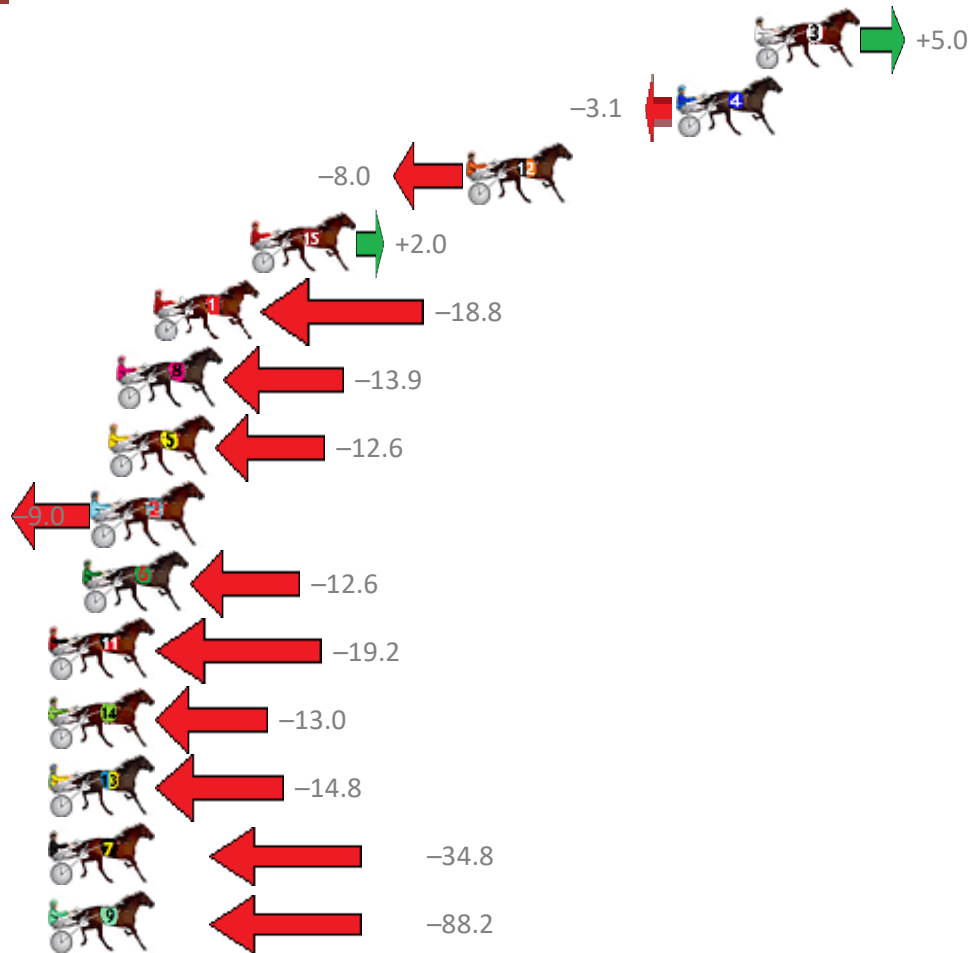

Albion Park Race 6 Distance 2647m

Saturday, 15 December 2018

Gross Time: 3:24.10 MileRate: 2:04.10 LeadTime: 83.40s First Qtr: 31.10s Second Qtr: 32.30s Third Qtr: 28.70s Fourth Qtr: 28.60s

No	Horse	Plc	Margin	Time	800Time (W)	400 Time (W)
3	MONARO MIA	1	0.0m	3:24.10	56.94s (2)	28.60s (0)
4	MIRACLE RISING	2	3.1m	3:24.32	57.52s (0)	28.42s (0)
12	NEEDLE	3	11.4m	3:24.92	57.87s (1)	28.77s (1)
15	IONA GRINNER	4	20.0m	3:25.53	57.16s (1)	28.51s (3)
1	MELPARK ROYAL SON	5	23.8m	3:25.80	58.65s (0)	29.27s (0)
8	MATATOKI	6	25.3m	3:25.91	58.30s (2)	29.59s (2)
5	SCORCHED	7	25.6m	3:25.93	58.20s (1)	28.77s (1)
2	ASTRAL RULER	8	26.2m	3:25.97	57.94s (1)	28.51s (1)
6	JETER	9	26.6m	3:26.00	58.20s (0)	28.76s (0)
11	IVANOV	10	28.4m	3:26.13	58.68s (0)	29.24s (0)
14	MISTER GUNSEN	11	29.6m	3:26.22	58.23s (2)	29.49s (2)
13	SPUD	12	33.2m	3:26.47	58.36s (0)	28.86s (0)
7	SPIRIT WALKER	13	43.0m	3:27.17	59.79s (1)	30.36s (1)
9	LAVROS TEXAS	14	115.4m	3:32.35	63.62s (1)	34.95s (3)

Finish Position and metres gained from 800m

Sectionals
Powered by

PJ Harness Analyser
Master harness racing with the power of sectionals
Owners, Trainers and Punters - Check out what's new at www.pjdata.com.au

The Racing Queensland Board (trading as Racing Queensland) and provider are not responsible for the completeness or accuracy of any of the information contained herein, and makes no representations about its suitability for any purpose.