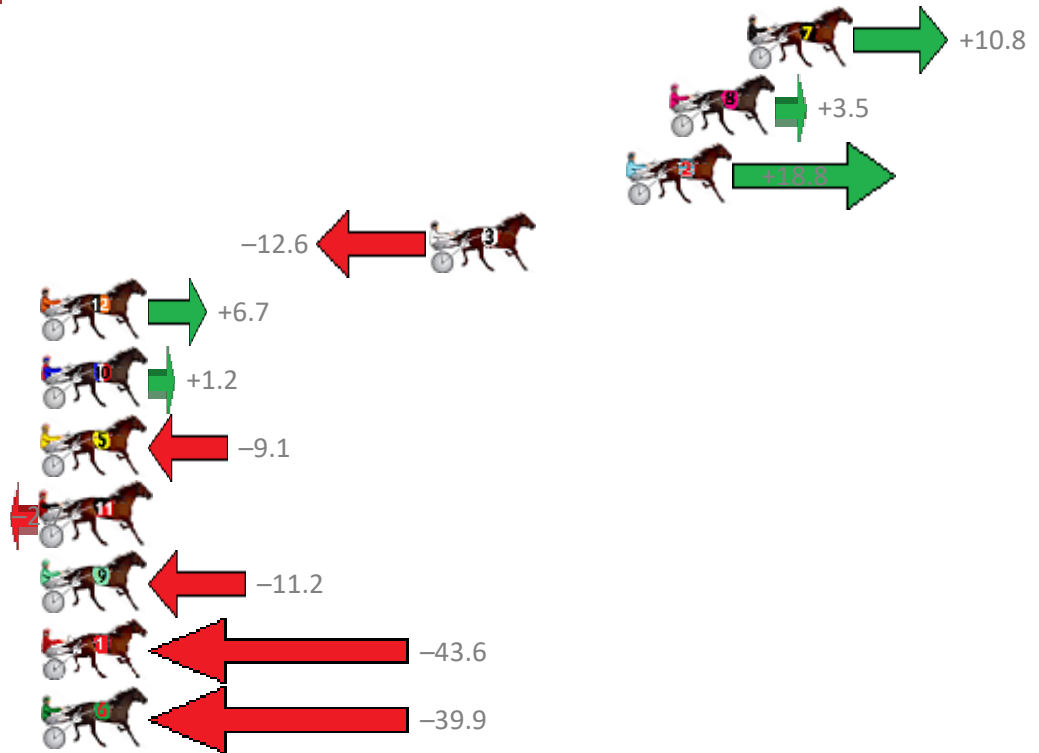

Albion Park Race 3 Distance 2138m

Saturday, 15 December 2018

Gross Time: 2:35.00 MileRate: 1:56.70 LeadTime: 36.50s First Qtr: 29.00s Second Qtr: 29.80s Third Qtr: 29.80s Fourth Qtr: 29.90s

NoHorse	Plc	Margin	Time	800Time (W)	400 Time (W)
7 RORY MACH	1	0.0m	2:35.00	58.89s (0)	29.51s (1)
8 COMPLY OR DIE	2	3.1m	2:35.23	59.44s (1)	30.13s (1)
2 OUR MELS DREAM	3	4.8m	2:35.36	58.30s (2)	30.02s (2)
3 KARLOO MAC	4	12.6m	2:35.94	60.64s (0)	30.35s (0)
12 DEVIL DODGER	5	29.9m	2:37.24	59.20s (1)	30.21s (3)
10 DIVAS DELIGHT	6	30.2m	2:37.26	59.61s (0)	30.60s (3)
5 CHRISTIAN TORADO	7	32.9m	2:37.46	60.38s (0)	30.89s (1)
11 WATTLEBANK FLYER	8	33.7m	2:37.52	59.90s (2)	31.10s (4)
9 SHEZABONNYGEM	9	37.0m	2:37.77	60.54s (1)	30.68s (4)
1 DUKE OF ALBANY	10	47.8m	2:38.57	62.95s (0)	32.26s (0)
6 CLASSY GUY	11	58.9m	2:39.40	62.68s (2)	33.03s (2)

Finish Position and metres gained from 800m

Sectionals
Powered by

PJ Harness Analyser
Master harness racing with the power of sectionals
Owners, Trainers and Punters - Check out what's new at www.pjdata.com.au

The Racing Queensland Board (trading as Racing Queensland) and provider are not responsible for the completeness or accuracy of any of the information contained herein, and makes no representations about its suitability for any purpose.