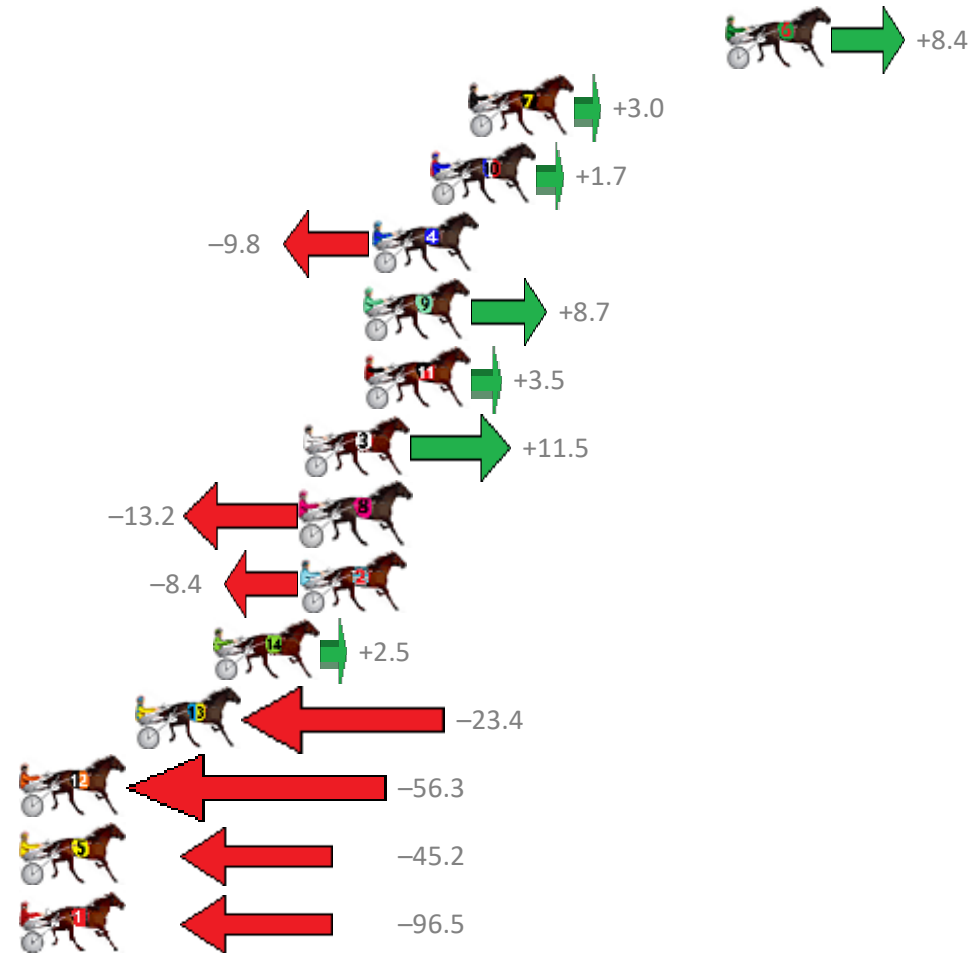

Albion Park Race 10 Distance 2138m

Saturday, 15 December 2018

Gross Time: 2:47.10 MileRate: 2:04.00 LeadTime: 43.90s First Qtr: 30.90s Second Qtr: 31.90s Third Qtr: 30.30s Fourth Qtr: 30.10s

No	Horse	Plc	Margin	Time	800Time (W)	400 Time (W)
6	REDRIVERDEBBA	1	0.0m	2:47.10	59.77s (1)	29.86s (2)
7	MONORAIL	2	10.2m	2:47.87	60.17s (1)	30.28s (1)
10	MISTER OZ	3	11.7m	2:47.98	60.27s (0)	29.99s (1)
4	DAY TOURER	4	14.0m	2:48.15	61.14s (0)	30.69s (0)
9	JUSTABITCOCO	5	14.3m	2:48.18	59.74s (1)	29.66s (2)
11	LANSBURY	6	14.3m	2:48.18	60.14s (0)	29.81s (1)
3	SOMEDASH	7	16.7m	2:48.36	59.53s (0)	29.49s (1)
8	EL SWAVO	8	16.8m	2:48.36	61.40s (1)	31.36s (1)
2	SCHIPPERS	9	16.8m	2:48.36	61.03s (0)	30.54s (0)
14	OLE SUN	10	20.3m	2:48.63	60.21s (0)	29.90s (0)
13	QUIETLY SPOKEN	11	23.4m	2:48.86	62.17s (0)	31.71s (0)
12	DAENERYS STORMBOR	12	74.3m	2:52.69	64.65s (1)	34.56s (2)
5	GHENT	13	97.6m	2:54.44	63.81s (0)	33.68s (0)
1	HONEY PLEASE	14	256.5m	3:06.40	67.69s (0)	34.35s (0)

Finish Position and metres gained from 800m

Sectionals
Powered by

PJ Harness Analyser
Master harness racing with the power of sectionals
Owners, Trainers and Punters - Check out what's new at www.pjdata.com.au

The Racing Queensland Board (trading as Racing Queensland) and provider are not responsible for the completeness or accuracy of any of the information contained herein, and makes no representations about its suitability for any purpose.