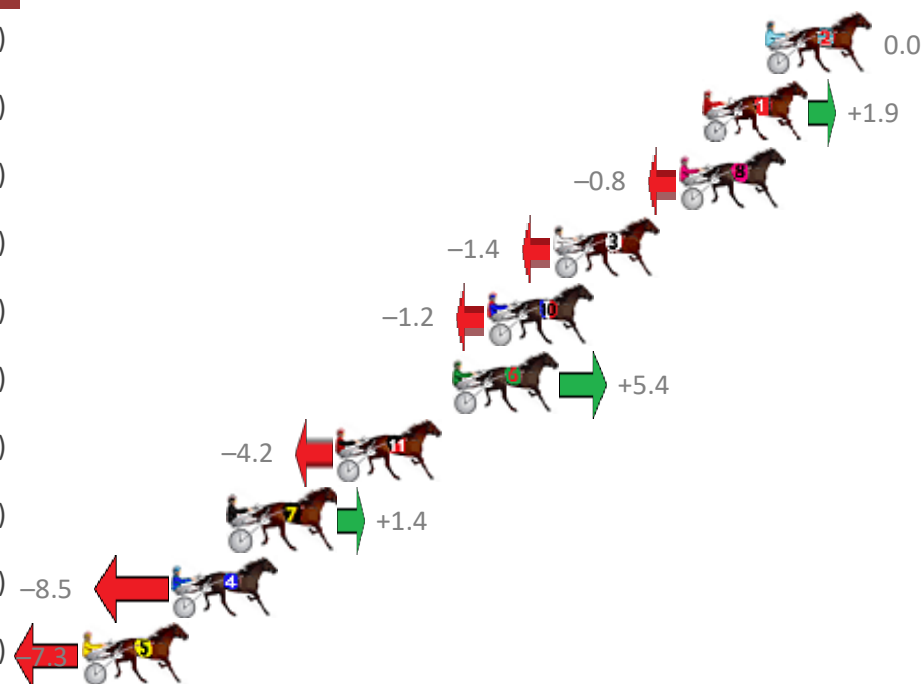

Albion Park Race 2 Distance 1660m

Saturday, 15 December 2018

Gross Time: 1:56.90 MileRate: 1:53.40 LeadTime: 3.40s First Qtr: 28.10s Second Qtr: 29.80s Third Qtr: 27.80s Fourth Qtr: 27.80s

NoHorse	Plc	Margin	Time	800Time (W)	400 Time (W)
2 MARK OF INTEGRITY	1	0.0m	1:56.90	55.60s (0)	27.80s (0)
1 RANFURLY RULZ	2	2.5m	1:57.07	55.47s (0)	27.67s (0)
8 SQUIRE	3	3.4m	1:57.14	55.66s (1)	27.95s (1)
3 SOME EXCUSESOMEW	4	8.4m	1:57.48	55.70s (1)	27.97s (1)
10 PARISIAN ROCKSTAR	5	11.0m	1:57.66	55.68s (0)	27.86s (0)
6 MACHEASY	6	12.4m	1:57.76	55.22s (1)	27.51s (1)
11 SOMEMONDOSOMEW	7	17.0m	1:58.08	55.89s (1)	28.19s (1)
7 MISTER HART	8	21.2m	1:58.37	55.50s (1)	27.73s (1)
4 THE GUN ROCKSTAR	9	23.5m	1:58.53	56.19s (0)	28.08s (0)
5 JUSTARUMOUR	10	27.1m	1:58.78	56.11s (0)	28.00s (0)

Finish Position and metres gained from 800m

Sectionals
Powered by

PJ Harness Analyser
Master harness racing with the power of sectionals
Owners, Trainers and Punters - Check out what's new at www.pjdata.com.au

The Racing Queensland Board (trading as Racing Queensland) and provider are not responsible for the completeness or accuracy of any of the information contained herein, and makes no representations about its suitability for any purpose.