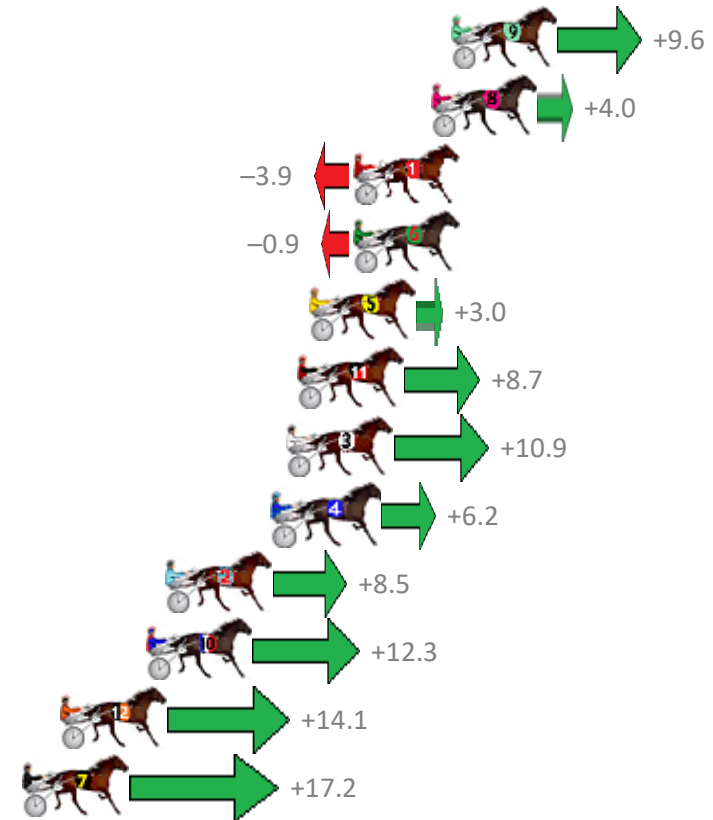

Albion Park Race 4 Distance 2138m

Saturday, 15 December 2018

Gross Time: 2:32.80 MileRate: 1:55.00 LeadTime: 37.10s First Qtr: 28.60s Second Qtr: 28.80s Third Qtr: 28.60s Fourth Qtr: 29.70s

NoHorse	Plc	Margin	Time	800Time (W)	400 Time (W)
9 YOUNG AMERICAN	1	0.0m	2:32.80	57.60s (0)	28.99s (0)
8 ADMIRAL BRONSKI	2	0.8m	2:32.86	58.01s (0)	29.39s (0)
1 ELENIARK	3	3.9m	2:33.09	58.58s (0)	29.99s (0)
6 GANGSTER BOY	4	3.9m	2:33.09	58.37s (1)	29.59s (1)
5 BLAZIN N CULLEN	5	5.6m	2:33.22	58.08s (1)	29.30s (1)
11 MATCH POINT	6	6.1m	2:33.25	57.67s (0)	29.10s (0)
3 DARK ENERGY	7	6.5m	2:33.28	57.51s (1)	29.04s (1)
4 SPARKLING COLLECT	8	7.0m	2:33.32	57.85s (1)	29.34s (2)
2 THE SPACE INVADER	9	11.3m	2:33.64	57.68s (0)	29.14s (0)
10 FRANCO TOTEM	10	12.1m	2:33.70	57.40s (1)	29.40s (2)
12 WITHALOTOFLUCK	11	15.5m	2:33.95	57.27s (1)	29.35s (1)
7 JACKAROO BROMAC	12	17.0m	2:34.06	57.05s (1)	29.30s (2)

Finish Position and metres gained from 800m

Sectionals
Powered by

PJ Harness Analyser
Master harness racing with the power of sectionals
Owners, Trainers and Punters - Check out what's new at www.pjdata.com.au

The Racing Queensland Board (trading as Racing Queensland) and provider are not responsible for the completeness or accuracy of any of the information contained herein, and makes no representations about its suitability for any purpose.