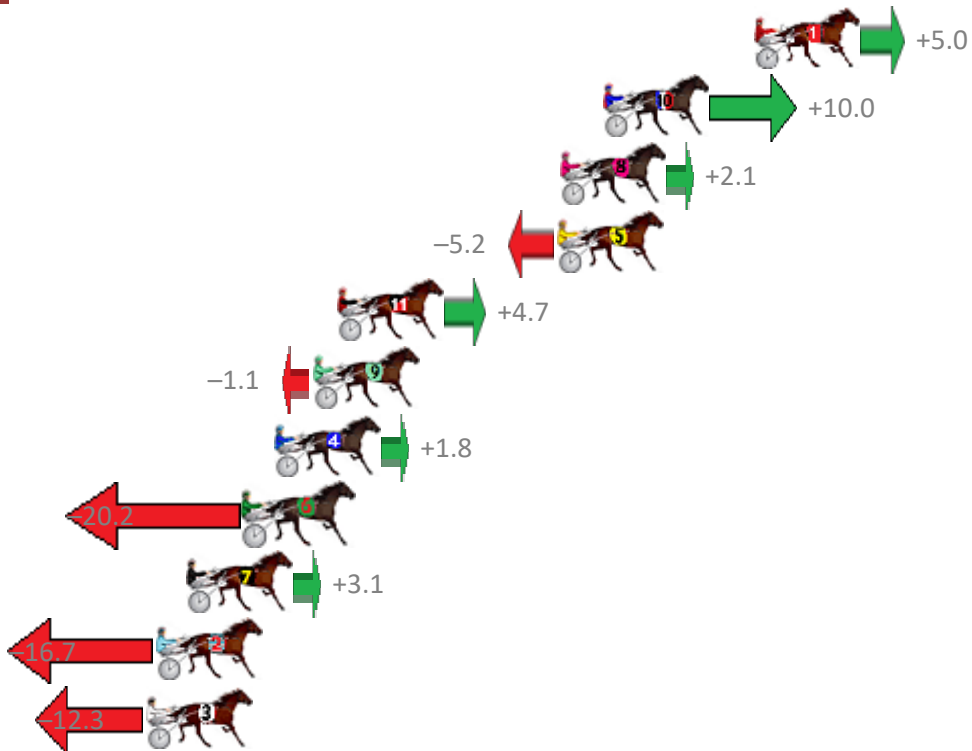

Albion Park Race 1 Distance 2138m

Saturday, 15 December 2018

Gross Time: 2:33.00 MileRate: 1:55.20 LeadTime: 37.40s First Qtr: 29.60s Second Qtr: 29.80s Third Qtr: 27.90s Fourth Qtr: 28.30s

No	Horse	Plc	Margin	Time	800Time (W)	400 Time (W)
1	SHARDS HALO	1	0.0m	2:33.00	55.85s (0)	27.93s (0)
10	TYGAR	2	6.0m	2:33.42	55.50s (1)	27.30s (1)
8	CLINTAL DO	3	7.7m	2:33.54	56.05s (0)	28.17s (0)
5	SLICE OF HEAVEN	4	7.8m	2:33.55	56.57s (1)	28.85s (1)
11	LIVING AGAIN	5	16.5m	2:34.17	55.87s (0)	27.76s (0)
9	GASMONKEY	6	17.5m	2:34.24	56.28s (0)	28.19s (0)
4	WHISKEY BLAZE	7	19.0m	2:34.34	56.07s (1)	27.89s (1)
6	VETTEL	8	20.2m	2:34.43	57.62s (0)	29.70s (0)
7	SPEEDIE MCARDLE	9	22.5m	2:34.59	55.98s (1)	27.78s (1)
2	GRINVIL	10	23.7m	2:34.68	57.37s (1)	29.16s (1)
3	ZARAS DELIGHT	11	24.1m	2:34.71	57.06s (1)	28.87s (1)

Finish Position and metres gained from 800m

Sectionals
Powered by

PJ Harness Analyser
Master harness racing with the power of sectionals
Owners, Trainers and Punters - Check out what's new at www.pjdata.com.au

The Racing Queensland Board (trading as Racing Queensland) and provider are not responsible for the completeness or accuracy of any of the information contained herein, and makes no representations about its suitability for any purpose.