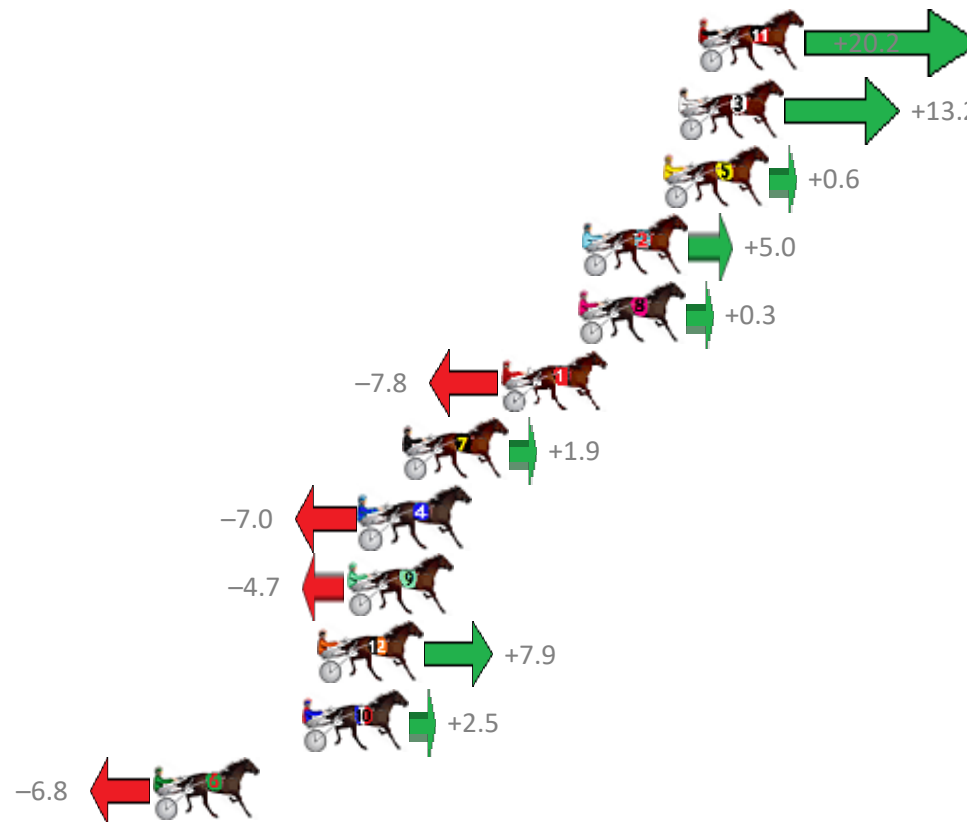

Albion Park Race 5 Distance 2138m

Saturday, 15 December 2018

Gross Time: 2:35.70 MileRate: 1:57.20 LeadTime: 37.50s First Qtr: 31.20s Second Qtr: 30.20s Third Qtr: 28.40s Fourth Qtr: 28.40s

NoHorse	Plc	Margin	Time	800Time (W)	400 Time (W)
11 NUI TOC TIEN	1	0.0m	2:35.70	55.37s (1)	27.45s (2)
3 MANDY KRIDEN	2	0.8m	2:35.76	55.86s (2)	27.82s (2)
5 LENNY THE LEGEND	3	1.4m	2:35.80	56.76s (1)	28.41s (1)
2 OUR MILLWOOD MAIZI	4	4.6m	2:36.03	56.44s (2)	28.43s (2)
8 RICH VIRGIN	5	4.7m	2:36.03	56.78s (0)	28.39s (0)
1 NERIO	6	7.8m	2:36.25	57.35s (0)	28.95s (0)
7 EVERYTHING	7	11.7m	2:36.53	56.67s (0)	28.22s (0)
4 FIOKI	8	13.4m	2:36.65	57.30s (1)	28.88s (1)
9 MY MASTERCRAFTSMA	9	13.9m	2:36.69	57.13s (0)	28.75s (0)
12 SECRET JACK	10	15.1m	2:36.77	56.24s (2)	28.09s (2)
10 SUBTLE DELIGHT	11	15.7m	2:36.81	56.62s (2)	28.51s (3)
6 SPORTS BOUNTY	12	21.6m	2:37.23	57.28s (1)	29.07s (1)

Finish Position and metres gained from 800m

Sectionals
Powered by

PJ Harness Analyser
Master harness racing with the power of sectionals
Owners, Trainers and Punters - Check out what's new at www.pjdata.com.au

The Racing Queensland Board (trading as Racing Queensland) and provider are not responsible for the completeness or accuracy of any of the information contained herein, and makes no representations about its suitability for any purpose.