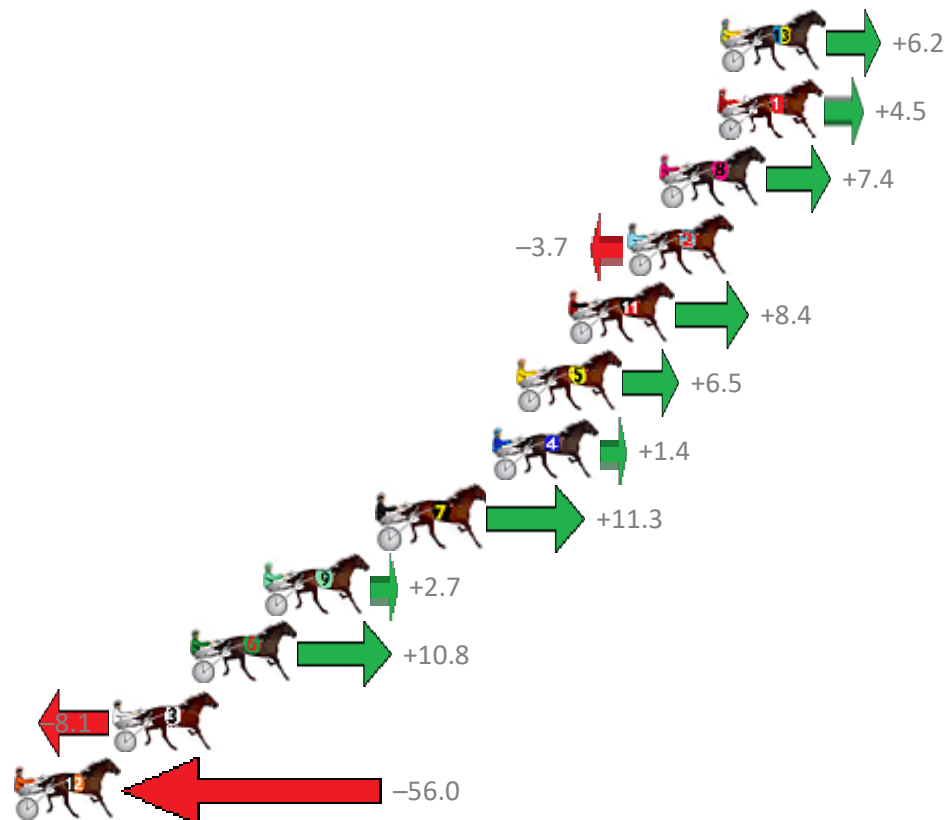

Albion Park Race 8 Distance 2138m

Saturday, 15 December 2018

Gross Time: 2:32.80 MileRate: 1:55.00 LeadTime: 37.00s First Qtr: 30.20s Second Qtr: 28.40s Third Qtr: 28.40s Fourth Qtr: 28.80s

NoHorse	Plc	Margin	Time	800Time (W)	400 Time (W)
13 COLT THIRTY ONE	1	0.0m	2:32.80	56.76s (1)	28.58s (1)
1 SMOOTH SHOWGIRL	2	0.1m	2:32.81	56.88s (0)	28.49s (0)
8 AVONNOVA	3	2.4m	2:32.97	56.67s (0)	28.32s (0)
2 GLENFERRIE HOOD	4	3.7m	2:33.07	57.46s (0)	29.07s (0)
11 FRANKIE ROCKS	5	6.0m	2:33.23	56.60s (0)	28.24s (0)
5 BODHI TREE	6	8.1m	2:33.38	56.74s (1)	28.45s (1)
4 RAKAROLLA	7	9.0m	2:33.45	57.10s (1)	28.84s (1)
7 OHOKA PUNTER	8	13.5m	2:33.77	56.39s (0)	28.42s (1)
9 WATCH PULP FICTION	9	18.1m	2:34.10	57.01s (2)	29.21s (3)
6 ALLELUIA	10	21.0m	2:34.31	56.43s (1)	28.71s (2)
3 AZTEC BROMAC	11	24.1m	2:34.54	57.78s (2)	29.84s (2)
12 OUR HI JINX	12	81.0m	2:38.63	61.20s (1)	33.39s (2)

Finish Position and metres gained from 800m

Sectionals
Powered by

PJ Harness Analyser
Master harness racing with the power of sectionals
Owners, Trainers and Punters - Check out what's new at www.pjdata.com.au

The Racing Queensland Board (trading as Racing Queensland) and provider are not responsible for the completeness or accuracy of any of the information contained herein, and makes no representations about its suitability for any purpose.