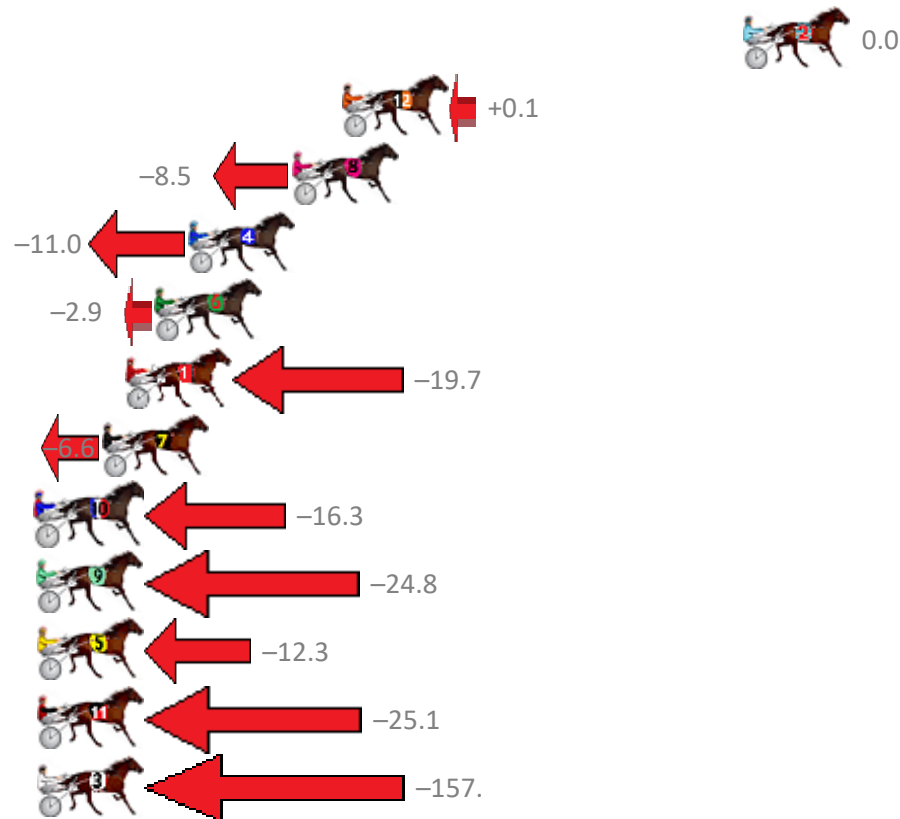

Albion Park Race 9 Distance 1660m

Saturday, 15 December 2018

Gross Time: 1:57.80 MileRate: 1:54.20 LeadTime: 3.50s First Qtr: 27.40s Second Qtr: 30.40s Third Qtr: 28.40s Fourth Qtr: 28.10s

NoHorse	Plc	Margin	Time	800Time (W)	400 Time (W)
2 IM NORMA JEAN	1	0.0m	1:57.80	56.50s (0)	28.10s (0)
12 ARGYLE BEACH	2	15.9m	1:58.92	56.49s (2)	28.12s (3)
8 KOTARE KASAI	3	17.9m	1:59.06	57.10s (0)	28.64s (1)
4 TRILIGHT BRIGADE	4	22.0m	1:59.35	57.28s (1)	28.79s (2)
6 IMA KENNEDY TWO	5	23.3m	1:59.44	56.70s (2)	28.14s (3)
1 DIAMONDSFROMHEAV	6	24.5m	1:59.52	57.89s (0)	29.33s (0)
7 STEVIE DEE	7	25.4m	1:59.58	56.97s (0)	28.10s (0)
10 BIG IN AMERICA	8	30.7m	1:59.96	57.65s (0)	28.89s (0)
9 WERELIVINGTHEDREA	9	30.8m	1:59.96	58.25s (1)	28.44s (2)
5 FARRAHFOWLER	10	37.9m	2:00.46	57.37s (1)	28.43s (2)
11 LETHAL STAR	11	40.3m	2:00.63	58.27s (1)	28.78s (1)
3 ULTIMATE RISK	12	158.5m	2:08.93	67.62s (1)	37.60s (1)

Finish Position and metres gained from 800m

Sectionals
Powered by

PJ Harness Analyser
Master harness racing with the power of sectionals
Owners, Trainers and Punters - Check out what's new at www.pjdata.com.au

The Racing Queensland Board (trading as Racing Queensland) and provider are not responsible for the completeness or accuracy of any of the information contained herein, and makes no representations about its suitability for any purpose.