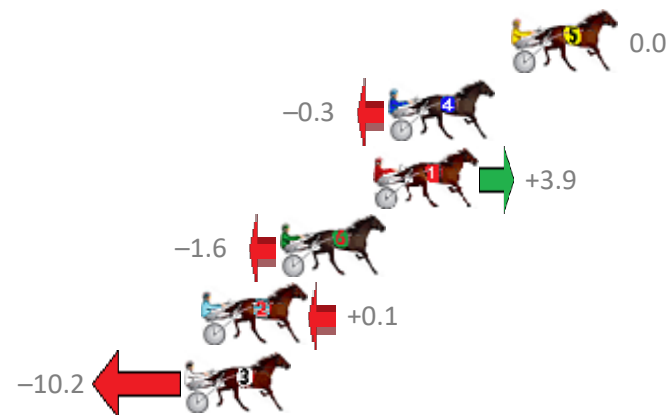

Albion Park Race 6 Distance 2138m

Friday, 7 December 2018

Gross Time: 2:36.90 MileRate: 1:58.10 LeadTime: 37.40s First Qtr: 31.60s Second Qtr: 30.50s Third Qtr: 28.30s Fourth Qtr: 29.10s

No Horse	Plc	Margin	Time	800Time (W)	400 Time (W)
5 COMPLY OR DIE	1	0.0m	2:36.90	57.40s (0)	29.10s (0)
4 CLASSY GUY	2	4.9m	2:37.26	57.42s (0)	29.09s (0)
1 RORY MACH	3	5.5m	2:37.30	57.12s (0)	28.80s (0)
6 SHEZABONNYGEM	4	9.2m	2:37.57	57.51s (1)	29.26s (1)
2 CHRISTIAN TORADO	5	12.3m	2:37.79	57.39s (1)	29.14s (1)
3 OUR MELS DREAM	6	13.0m	2:37.85	58.13s (1)	29.87s (1)

Finish Position and metres gained from 800m

Sectionals
Powered by

PJ Harness Analyser
Master harness racing with the power of sectionals
Owners, Trainers and Punters - Check out what's new at www.pjdata.com.au

The Racing Queensland Board (trading as Racing Queensland) and provider are not responsible for the completeness or accuracy of any of the information contained herein, and makes no representations about its suitability for any purpose.