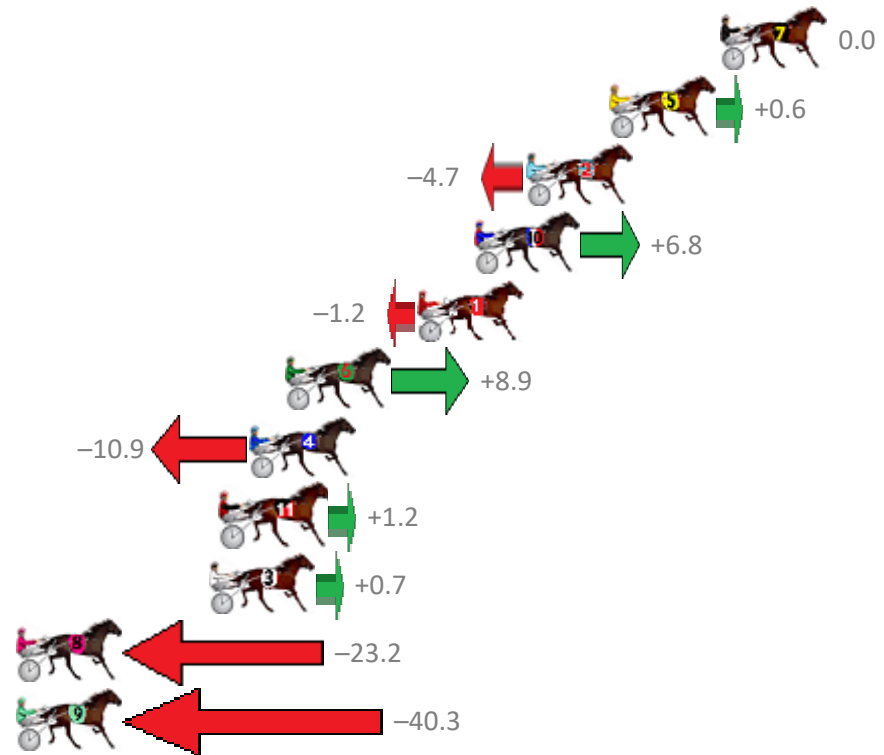

Albion Park Race 2 Distance 2138m

Friday, 7 December 2018

Gross Time: 2:37.20 MileRate: 1:58.30 LeadTime: 38.20s First Qtr: 31.70s Second Qtr: 30.40s Third Qtr: 28.60s Fourth Qtr: 28.30s

No Horse	Plc	Margin	Time	800Time (W)	400 Time (W)
7 WERELIVINGTHEDREA	1	0.0m	2:37.20	56.90s (0)	28.30s (0)
5 BEEF CITY BLAZE	2	4.4m	2:37.51	56.86s (0)	28.29s (0)
2 ONLY ONE PROMISE	3	7.7m	2:37.74	57.23s (1)	28.70s (1)
10 EARL JUJON	4	9.8m	2:37.89	56.42s (2)	28.46s (2)
1 ELMS CREEK	5	12.0m	2:38.05	56.99s (0)	28.50s (0)
6 THE HARLEM HAMMER	6	17.3m	2:38.42	56.27s (0)	28.63s (2)
4 GUTS	7	18.7m	2:38.52	57.68s (1)	29.07s (1)
11 TIWANAKU	8	19.8m	2:38.60	56.81s (0)	28.10s (1)
3 PLATINUM ART	9	20.3m	2:38.64	56.85s (1)	28.51s (1)
8 RAFFERTY DELIGHTS	10	38.8m	2:39.95	58.55s (0)	29.84s (0)
9 CHARMING MAJOR	11	53.5m	2:40.99	59.77s (1)	31.19s (1)

Finish Position and metres gained from 800m

Sectionals
Powered by

PJ Harness Analyser
Master harness racing with the power of sectionals
Owners, Trainers and Punters - Check out what's new at www.pjdata.com.au

The Racing Queensland Board (trading as Racing Queensland) and provider are not responsible for the completeness or accuracy of any of the information contained herein, and makes no representations about its suitability for any purpose.