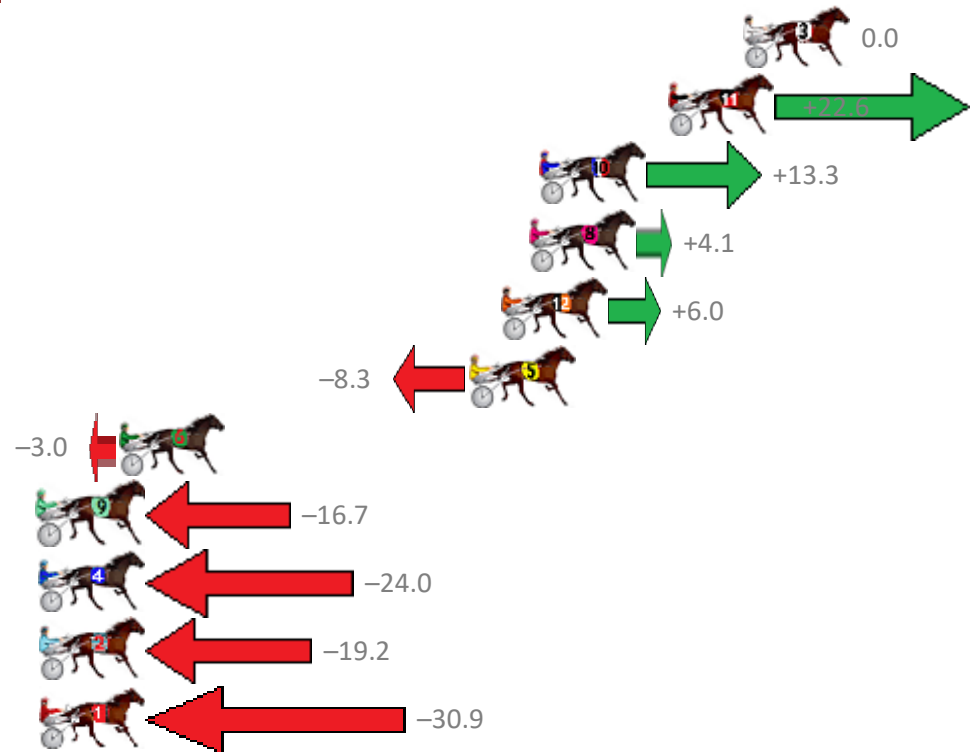

Albion Park Race 1 Distance 2138m

Friday, 7 December 2018

Gross Time: 2:37.70 MileRate: 1:58.70 LeadTime: 37.70s First Qtr: 30.10s Second Qtr: 31.20s Third Qtr: 29.20s Fourth Qtr: 29.50s

No Horse	Plc	Margin	Time	800Time (W)	400 Time (W)
3 DAPPER	1	0.0m	2:37.70	58.70s (0)	29.50s (0)
11 LINCOLN ROAD	2	3.0m	2:37.92	57.04s (1)	27.98s (5)
10 SPRINGFIELD SPIRIT	3	8.1m	2:38.30	57.72s (1)	28.42s (1)
8 FORTES IN FIDE	4	8.5m	2:38.33	58.40s (1)	29.21s (2)
12 NIKALONG HENRY	5	9.6m	2:38.41	58.26s (0)	28.95s (2)
5 GOLDEN YEAR	6	10.9m	2:38.50	59.31s (1)	30.20s (1)
6 LIVING GRAND	7	24.8m	2:39.53	58.92s (2)	29.88s (4)
9 LIFEINHEAVEN	8	28.1m	2:39.77	59.93s (0)	30.64s (0)
4 VILLAGE CRUISER	9	32.2m	2:40.07	60.46s (1)	30.95s (1)
2 MAJOR STRIKE	10	36.2m	2:40.37	60.11s (1)	30.67s (3)
1 CAPTAIN THUNDERBOL	11	37.3m	2:40.45	60.97s (0)	31.68s (0)

Finish Position and metres gained from 800m

Sectionals
Powered by

PJ Harness Analyser
Master harness racing with the power of sectionals
Owners, Trainers and Punters - Check out what's new at www.pjdata.com.au

The Racing Queensland Board (trading as Racing Queensland) and provider are not responsible for the completeness or accuracy of any of the information contained herein, and makes no representations about its suitability for any purpose.