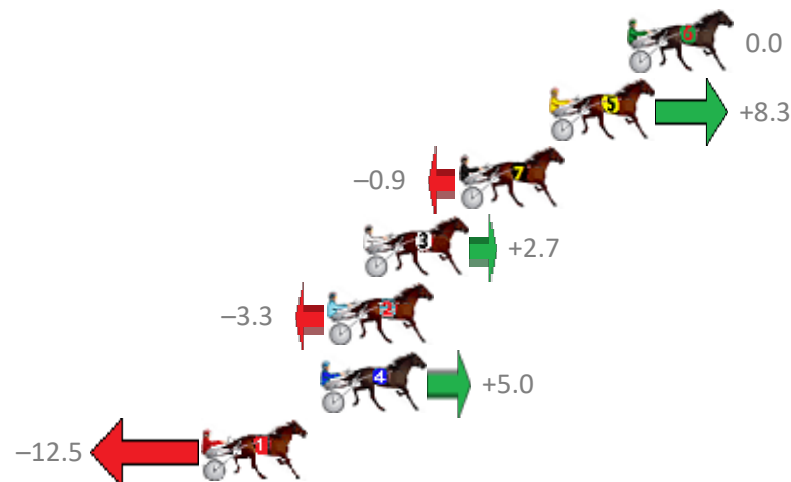

Albion Park Race 4 Distance 1660m

Friday, 7 December 2018

Gross Time: 1:58.20 MileRate: 1:54.60 LeadTime: 3.60s First Qtr: 28.20s Second Qtr: 31.10s Third Qtr: 27.20s Fourth Qtr: 28.10s

No Horse	Plc	Margin	Time	800Time (W)	400 Time (W)
6 VETTEL	1	0.0m	1:58.20	55.30s (0)	28.10s (0)
5 LENNY THE LEGEND	2	3.1m	1:58.42	54.73s (1)	27.67s (1)
7 MARK OF INTEGRITY	3	6.7m	1:58.67	55.36s (1)	28.37s (1)
3 SPEEDIE MCARDLE	4	10.5m	1:58.94	55.11s (0)	27.64s (0)
2 SOMEROSSESOMEWHERE	5	11.9m	1:59.04	55.53s (0)	28.09s (0)
4 TOOK YOUR TIME	6	12.2m	1:59.06	54.95s (1)	27.96s (1)
1 PARISIAN ROCKSTAR	7	16.9m	1:59.39	56.16s (0)	28.88s (0)

Finish Position and metres gained from 800m

Sectionals
Powered by

PJ Harness Analyser
Master harness racing with the power of sectionals
Owners, Trainers and Punters - Check out what's new at www.pjdata.com.au

The Racing Queensland Board (trading as Racing Queensland) and provider are not responsible for the completeness or accuracy of any of the information contained herein, and makes no representations about its suitability for any purpose.