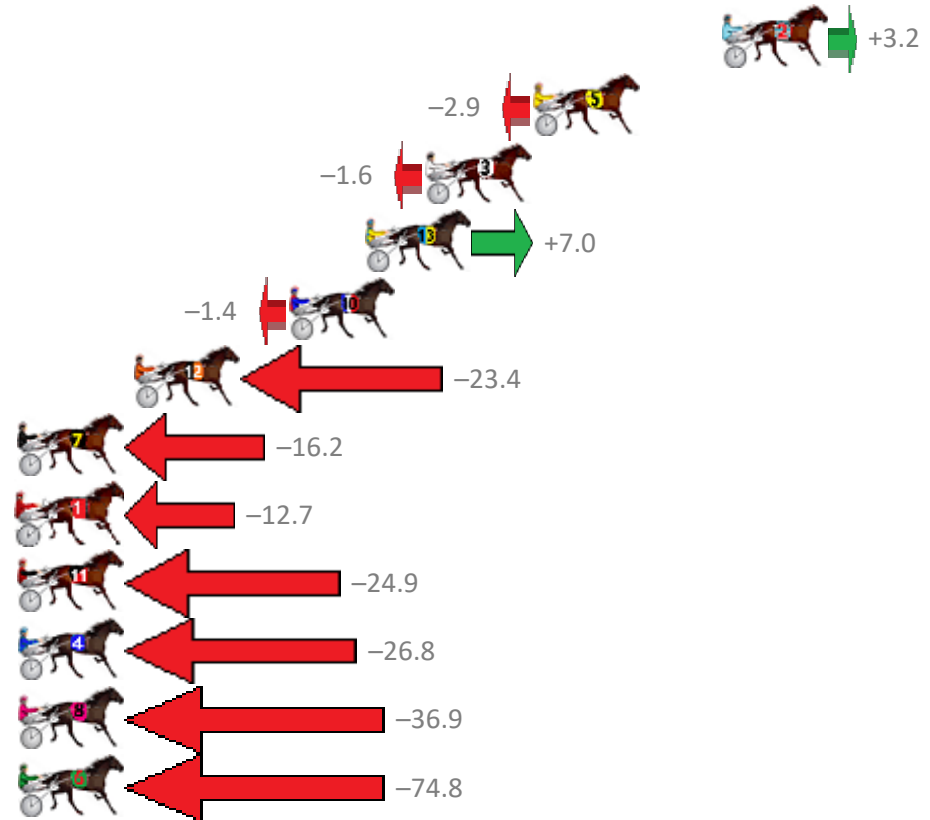

Albion Park Race 3 Distance 2138m

Friday, 7 December 2018

Gross Time: 2:41.40 MileRate: 2:01.50 LeadTime: 42.10s First Qtr: 30.60s Second Qtr: 31.10s Third Qtr: 28.10s Fourth Qtr: 29.50s

No Horse	Plc	Margin	Time	800Time (W)	400 Time (W)
2 MONARO MIA	1	0.0m	2:41.40	57.37s (1)	29.50s (1)
5 IVANOV	2	7.5m	2:41.95	57.81s (0)	29.67s (0)
3 JETER	3	11.8m	2:42.27	57.72s (0)	29.59s (0)
13 IONA GRINNER	4	14.2m	2:42.45	57.10s (0)	28.98s (0)
10 SOUTHERN ALPS	5	17.2m	2:42.67	57.70s (0)	29.56s (0)
12 MISTER GUNSEN	6	23.4m	2:43.13	59.28s (0)	31.20s (0)
7 SCORCHED	7	31.0m	2:43.69	58.77s (1)	30.15s (2)
1 SPIRIT WALKER	8	37.9m	2:44.20	58.51s (1)	30.08s (0)
11 SPUD	9	45.3m	2:44.74	59.39s (1)	31.17s (3)
4 WHATABOYZ	10	58.6m	2:45.72	59.53s (0)	30.98s (0)
8 ASTRAL RULER	11	77.9m	2:47.15	60.26s (0)	31.53s (0)
6 KYVALLEY BOOMERAN	12	84.2m	2:47.61	62.99s (1)	33.91s (1)

Finish Position and metres gained from 800m

Sectionals
Powered by

PJ Harness Analyser
Master harness racing with the power of sectionals
Owners, Trainers and Punters - Check out what's new at www.pjdata.com.au

The Racing Queensland Board (trading as Racing Queensland) and provider are not responsible for the completeness or accuracy of any of the information contained herein, and makes no representations about its suitability for any purpose.