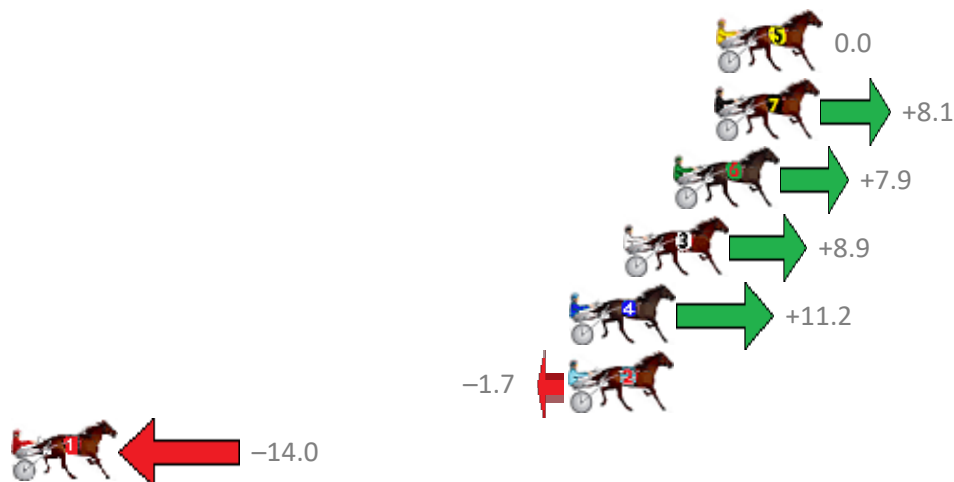

Albion Park Race 7 Distance 1660m

Friday, 7 December 2018

Gross Time: 2:04.80 MileRate: 2:01.00 LeadTime: 3.50s First Qtr: 30.60s Second Qtr: 32.30s Third Qtr: 29.50s Fourth Qtr: 28.90s

No Horse	Plc	Margin	Time	800Time (W)	400 Time (W)
5 TAXI METER	1	0.0m	2:04.80	58.40s (0)	28.90s (0)
7 ALOT OF COST	2	0.1m	2:04.81	57.81s (1)	28.53s (1)
6 SIGNORINA JUJON	3	1.7m	2:04.92	57.82s (0)	28.33s (0)
3 SEA HAWKE	4	3.7m	2:05.07	57.75s (1)	28.44s (2)
4 MISS MIA	5	5.8m	2:05.22	57.58s (1)	28.31s (1)
2 MAYWYN TOUGH	6	5.9m	2:05.23	58.52s (0)	29.02s (0)
1 GIVE ME A GO	7	75.0m	2:10.22	59.42s (0)	31.15s (0)

Finish Position and metres gained from 800m

Sectionals
Powered by

PJ Harness Analyser
Master harness racing with the power of sectionals
Owners, Trainers and Punters - Check out what's new at www.pjdata.com.au

The Racing Queensland Board (trading as Racing Queensland) and provider are not responsible for the completeness or accuracy of any of the information contained herein, and makes no representations about its suitability for any purpose.