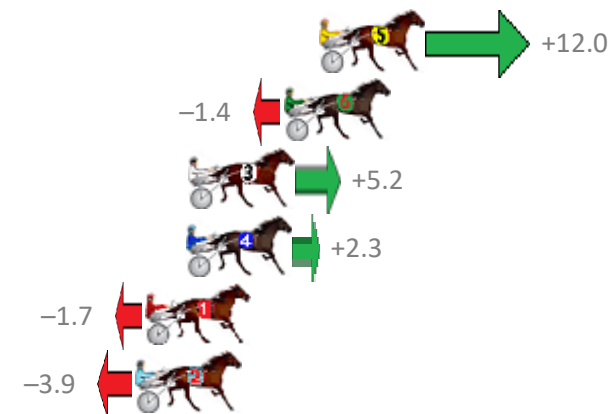

Albion Park Race 8 Distance 2138m

Friday, 7 December 2018

Gross Time: 2:37.50   MileRate: 1:58.50   LeadTime: 38.70s   First Qtr: 31.20s   Second Qtr: 30.20s   Third Qtr: 28.10s   Fourth Qtr: 29.30s

No Horse	Plc	Margin	Time	800Time (W)	400 Time (W)
5 WATTLEBANK FLYER	1	0.0m	2:37.50	56.54s (1)	28.52s (1)
6 DEVIL DODGER	2	1.4m	2:37.60	57.50s (0)	29.40s (0)
3 SICILIAN SLUMBER	3	5.2m	2:37.88	57.03s (0)	28.66s (0)
4 DIVAS DELIGHT	4	5.3m	2:37.89	57.23s (1)	29.22s (1)
1 KARLOO MAC	5	6.9m	2:38.01	57.52s (0)	29.15s (0)
2 DUKE OF ALBANY	6	7.3m	2:38.03	57.68s (1)	29.73s (1)

Finish Position and metres gained from 800m

Sectionals
Powered by

PJ Harness Analyser
Master harness racing with the power of sectionals
Owners, Trainers and Punters - Check out what's new at www.pjdata.com.au

The Racing Queensland Board (trading as Racing Queensland) and provider are not responsible for the completeness or accuracy of any of the information contained herein, and makes no representations about its suitability for any purpose.