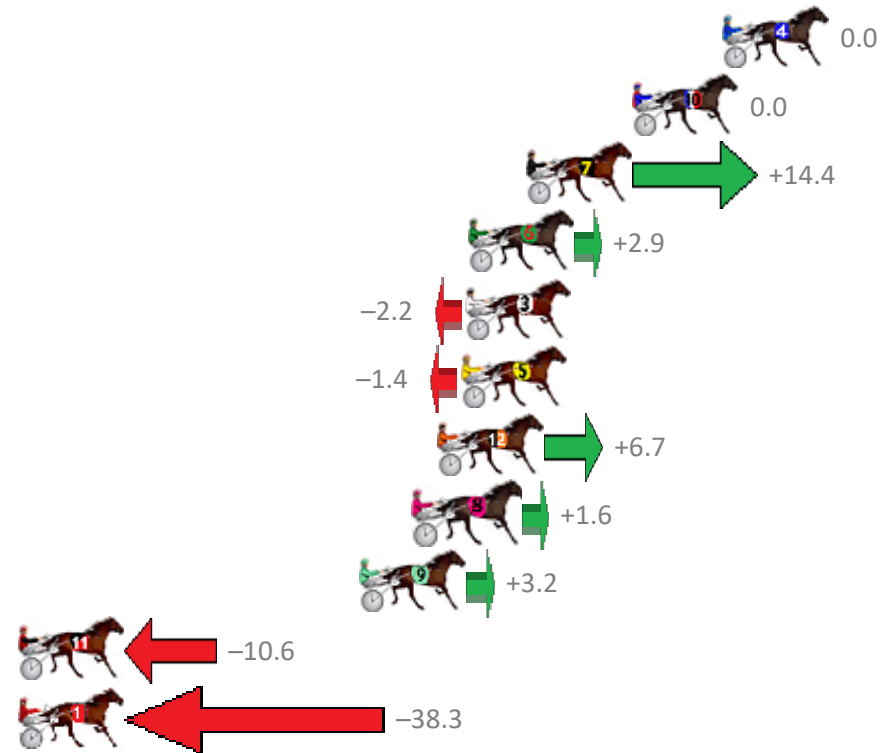

Albion Park Race 5 Distance 2138m

Friday, 7 December 2018

Gross Time: 2:43.30 MileRate: 2:02.90 LeadTime: 43.30s First Qtr: 29.80s Second Qtr: 31.30s Third Qtr: 29.30s Fourth Qtr: 29.60s

No Horse	Plc	Margin	Time	800Time (W)	400 Time (W)
4 MIRACLE RISING	1	0.0m	2:43.30	58.90s (0)	29.60s (0)
10 NEEDLE	2	3.6m	2:43.57	58.90s (1)	29.60s (1)
7 LAVROS TEXAS	3	7.8m	2:43.88	57.84s (2)	29.08s (2)
6 MATATOKI	4	10.1m	2:44.05	58.69s (1)	29.27s (1)
3 QUIETLY SPOKEN	5	10.2m	2:44.05	59.06s (1)	29.70s (1)
5 MELPARK ROYAL SON	6	10.4m	2:44.07	59.00s (0)	29.54s (0)
12 OUR OVERANOVA	7	11.3m	2:44.14	58.41s (0)	28.97s (1)
8 DIEU DE LAMOUR	8	12.2m	2:44.20	58.78s (0)	29.30s (0)
9 SHADY SADIE	9	14.4m	2:44.37	58.66s (1)	29.26s (2)
11 EMPIRE BAY	10	28.0m	2:45.37	59.68s (2)	30.90s (2)
1 AGENT MAORI	11	42.5m	2:46.45	61.72s (0)	32.40s (0)

Finish Position and metres gained from 800m

Sectionals
Powered by

PJ Harness Analyser
Master harness racing with the power of sectionals
Owners, Trainers and Punters - Check out what's new at www.pjdata.com.au

The Racing Queensland Board (trading as Racing Queensland) and provider are not responsible for the completeness or accuracy of any of the information contained herein, and makes no representations about its suitability for any purpose.