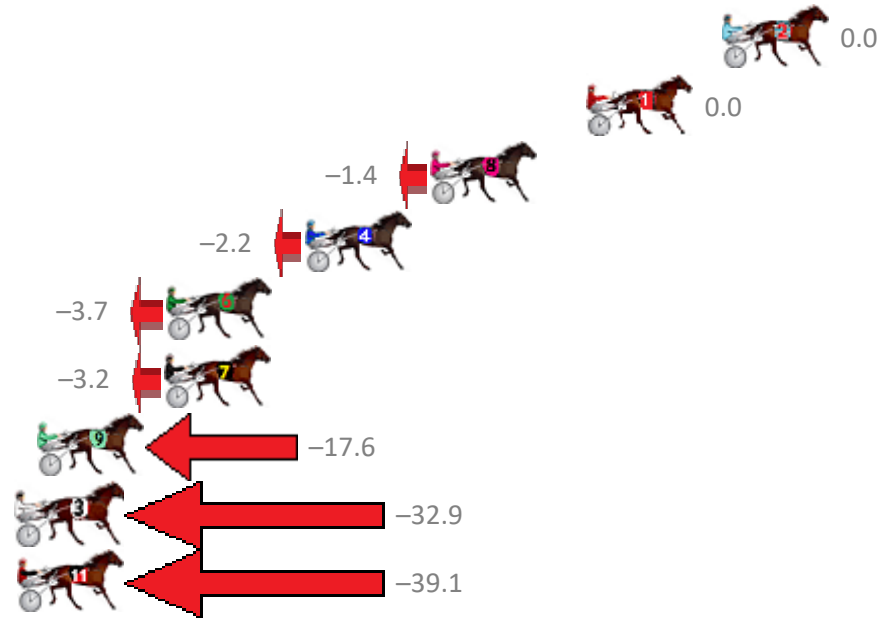

Albion Park Race 10 Distance 2138m

Saturday, 1 December 2018

Gross Time: 2:37.50 MileRate: 1:58.50 LeadTime: 40.00s First Qtr: 31.10s Second Qtr: 30.60s Third Qtr: 28.60s Fourth Qtr: 27.20s

No Horse	Plc	Margin	Time	800Time (W)	400 Time (W)
2 COLT THIRTY ONE	1	0.0m	2:37.50	55.80s (0)	27.20s (0)
1 RICH VIRGIN	2	5.4m	2:37.87	55.80s (0)	27.21s (0)
8 SOMEROSESOMEWHERE	3	11.6m	2:38.29	55.90s (0)	27.32s (0)
4 SIR JULIAN	4	16.6m	2:38.63	55.95s (0)	27.35s (0)
6 NUI TOC TIEN	5	22.1m	2:39.00	56.06s (1)	27.48s (2)
7 IMA GRUMPY POSSUM	6	22.2m	2:39.01	56.02s (0)	27.40s (0)
9 SUBTLE DELIGHT	7	27.2m	2:39.35	57.03s (1)	28.40s (1)
3 ALWAYS MY MATE	8	37.7m	2:40.06	58.09s (1)	29.51s (1)
11 THE IDES OF MARCH	9	52.9m	2:41.10	58.53s (1)	29.82s (1)

Finish Position and metres gained from 800m

Sectionals
Powered by

PJ Harness Analyser
Master harness racing with the power of sectionals
Owners, Trainers and Punters - Check out what's new at www.pjdata.com.au

The Racing Queensland Board (trading as Racing Queensland) and provider are not responsible for the completeness or accuracy of any of the information contained herein, and makes no representations about its suitability for any purpose.