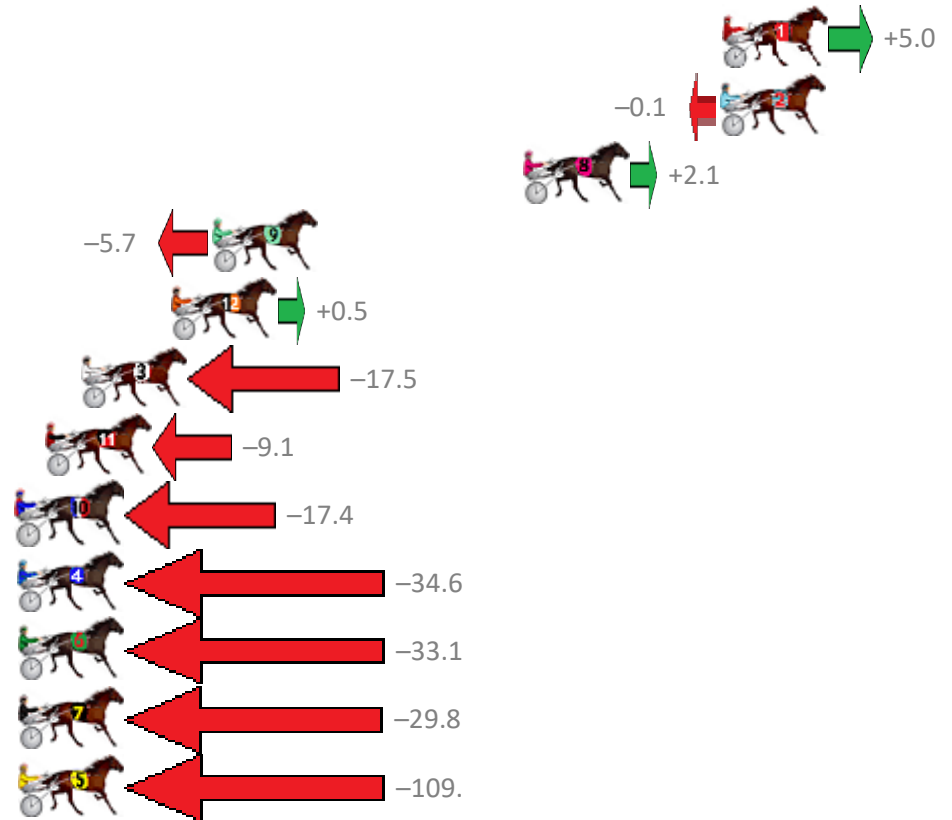

Albion Park Race 8 Distance 2138m

Saturday, 1 December 2018

Gross Time: 2:35.80 MileRate: 1:57.30 LeadTime: 38.90s First Qtr: 31.20s Second Qtr: 30.20s Third Qtr: 27.40s Fourth Qtr: 28.10s

No Horse	Plc	Margin	Time	800Time (W)	400 Time (W)
1 LIVING AGAIN	1	0.0m	2:35.80	55.15s (0)	27.72s (0)
2 VETTEL	2	0.1m	2:35.81	55.51s (0)	28.11s (0)
8 LOTS MORE ART	3	7.9m	2:36.35	55.35s (0)	27.87s (0)
9 WATTLEBANK FLYER	4	20.3m	2:37.23	55.90s (0)	28.37s (0)
12 FIOKI	5	21.9m	2:37.34	55.47s (1)	27.87s (2)
3 SWEET AS	6	25.5m	2:37.59	56.71s (1)	29.01s (1)
11 CANKICKATARGET	7	26.9m	2:37.69	56.13s (1)	28.57s (2)
10 FIERY BLUE CHIP	8	30.2m	2:37.92	56.71s (1)	28.99s (1)
4 FAT PROPHET	9	38.4m	2:38.50	57.90s (1)	30.21s (1)
6 FOURS ENUF TAS	10	52.5m	2:39.49	57.80s (0)	29.26s (1)
7 LANCELOT BROMAC	11	56.6m	2:39.78	57.57s (1)	30.07s (1)
5 CLINTAL DO	12	133.9m	2:45.21	63.10s (0)	33.53s (0)

Finish Position and metres gained from 800m

Sectionals
Powered by

PJ Harness Analyser
Master harness racing with the power of sectionals
Owners, Trainers and Punters - Check out what's new at www.pjdata.com.au

The Racing Queensland Board (trading as Racing Queensland) and provider are not responsible for the completeness or accuracy of any of the information contained herein, and makes no representations about its suitability for any purpose.