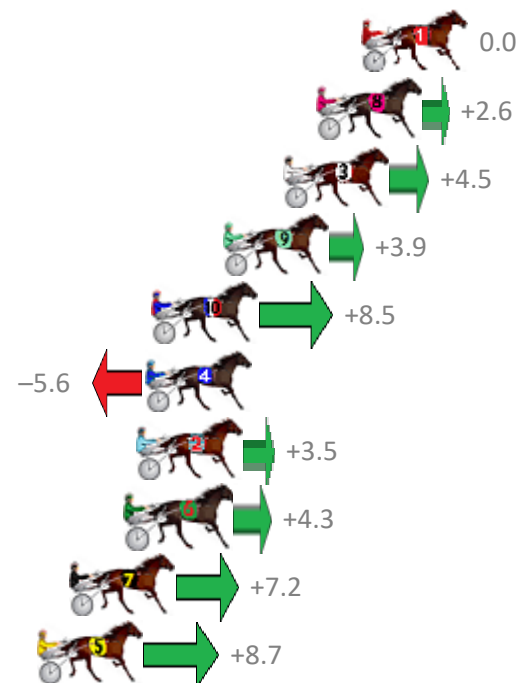

Albion Park Race 2 Distance 1660m

Saturday, 1 December 2018

Gross Time: 1:58.90 MileRate: 1:55.30 LeadTime: 3.40s First Qtr: 28.20s Second Qtr: 30.80s Third Qtr: 27.80s Fourth Qtr: 28.70s

No Horse	Plc	Margin	Time	800Time (W)	400 Time (W)
1 REMEMBER THEM	1	0.0m	1:58.90	56.50s (0)	28.70s (0)
8 WITHALOTOFLUCK	2	1.8m	1:59.03	56.32s (0)	28.48s (0)
3 YOUNG AMERICAN	3	3.1m	1:59.12	56.18s (1)	28.33s (1)
9 MAJESTIC MAJOR	4	5.5m	1:59.29	56.22s (0)	28.41s (0)
10 MATCH POINT	5	8.3m	1:59.50	55.90s (1)	28.06s (1)
4 MAFUTA VAUTIN	6	8.6m	1:59.52	56.90s (1)	29.09s (1)
2 CHAPTER ONE	7	8.9m	1:59.54	56.25s (1)	28.43s (1)
6 DARK ENERGY	8	9.3m	1:59.57	56.20s (0)	28.33s (0)
7 CASINO TOMMY	9	11.6m	1:59.73	55.99s (0)	28.14s (0)
5 FLAMING HERO	10	12.9m	1:59.83	55.89s (1)	28.05s (1)

Finish Position and metres gained from 800m

Sectionals
Powered by

PJ Harness Analyser
Master harness racing with the power of sectionals
Owners, Trainers and Punters - Check out what's new at www.pjdata.com.au

The Racing Queensland Board (trading as Racing Queensland) and provider are not responsible for the completeness or accuracy of any of the information contained herein, and makes no representations about its suitability for any purpose.