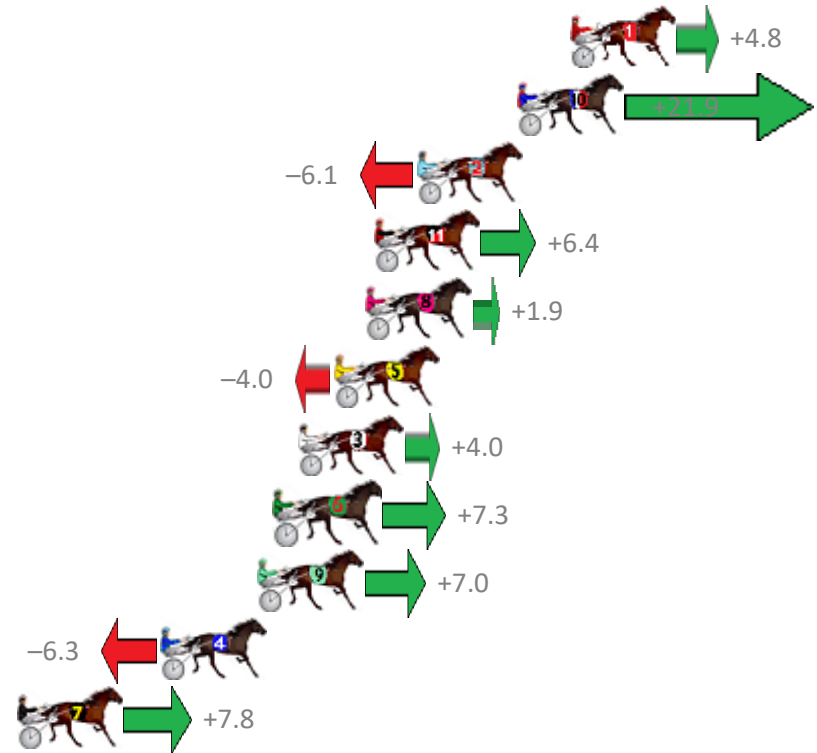

Albion Park Race 4 Distance 1660m

Saturday, 1 December 2018

Gross Time: 1:56.90 MileRate: 1:53.30 LeadTime: 3.50s First Qtr: 27.50s Second Qtr: 29.00s Third Qtr: 28.30s Fourth Qtr: 28.60s

No Horse	Plc	Margin	Time	800Time (W)	400 Time (W)
1 THE SPACE INVADER	1	0.0m	1:56.90	56.56s (0)	28.26s (0)
10 LILAC FLASH	2	2.1m	1:57.05	55.34s (1)	27.89s (2)
2 SPIKE BROMAC	3	6.1m	1:57.34	57.33s (0)	29.04s (0)
11 BRYCE COOPER	4	7.8m	1:57.46	56.44s (0)	28.13s (0)
8 DEVIL DODGER	5	8.1m	1:57.48	56.76s (0)	28.45s (0)
5 FRANCO TOTEM	6	9.4m	1:57.57	57.18s (1)	28.84s (1)
3 TOP TRIO	7	10.8m	1:57.67	56.62s (1)	28.51s (1)
6 BET IM SPECIAL	8	11.7m	1:57.74	56.38s (0)	28.09s (1)
9 UNDER WORKED	9	12.4m	1:57.79	56.40s (1)	28.24s (2)
4 ROCK WITH SAM	10	16.3m	1:58.07	57.35s (1)	29.24s (2)
7 BELLS BEACH HOUSE	11	22.0m	1:58.47	56.35s (1)	28.41s (2)

Finish Position and metres gained from 800m

Sectionals
Powered by

PJ Harness Analyser
Master harness racing with the power of sectionals
Owners, Trainers and Punters - Check out what's new at www.pjdata.com.au

The Racing Queensland Board (trading as Racing Queensland) and provider are not responsible for the completeness or accuracy of any of the information contained herein, and makes no representations about its suitability for any purpose.