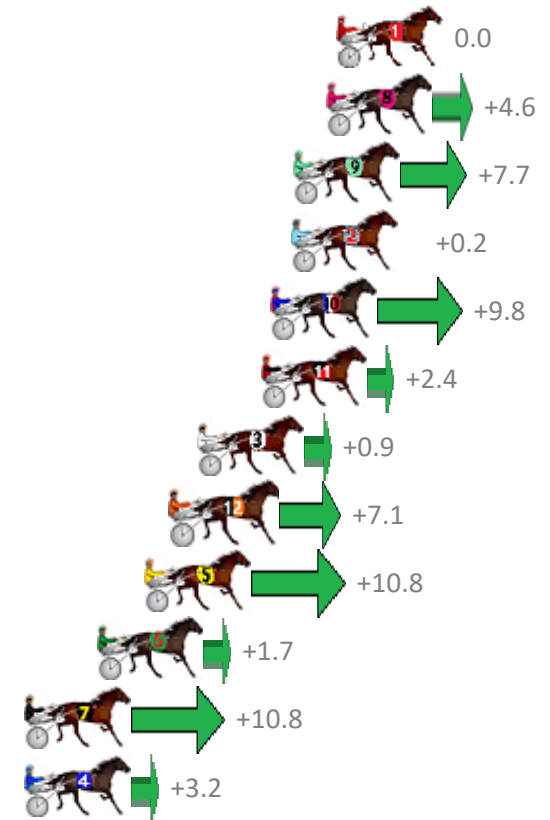

Albion Park Race 3 Distance 1660m

Saturday, 1 December 2018

Gross Time: 2:00.90 MileRate: 1:57.20 LeadTime: 3.50s First Qtr: 29.00s Second Qtr: 32.10s Third Qtr: 28.20s Fourth Qtr: 28.10s

No Horse	Plc	Margin	Time	800Time (W)	400 Time (W)
1 EVERYTHING	1	0.0m	2:00.90	56.30s (0)	28.10s (0)
8 MISTER HART	2	0.4m	2:00.93	55.98s (0)	27.79s (0)
9 BEEF CITY BLAZE	3	1.7m	2:01.02	55.76s (0)	27.53s (0)
2 MY ULTIMATE FELLA	4	1.8m	2:01.03	56.29s (1)	28.09s (1)
10 SHARDS HALO	5	2.6m	2:01.08	55.61s (2)	27.69s (2)
11 HOSIER LANE	6	3.0m	2:01.11	56.13s (2)	28.06s (2)
3 MIGHT AND MAIN	7	5.5m	2:01.29	56.24s (1)	28.01s (1)
12 MARK OF INTEGRITY	8	6.5m	2:01.36	55.80s (0)	27.57s (0)
5 RANFURLY RULZ	9	7.6m	2:01.43	55.54s (0)	27.31s (0)
6 OCEANS PREDATOR	10	9.5m	2:01.57	56.18s (1)	27.94s (1)
7 IDLE HANDS	11	12.4m	2:01.77	55.54s (0)	27.29s (0)
4 TOP FLIGHT CRUIZE	12	12.4m	2:01.77	56.07s (1)	27.85s (1)

Finish Position and metres gained from 800m

Sectionals
Powered by

PJ Harness Analyser
Master harness racing with the power of sectionals
Owners, Trainers and Punters - Check out what's new at www.pjdata.com.au

The Racing Queensland Board (trading as Racing Queensland) and provider are not responsible for the completeness or accuracy of any of the information contained herein, and makes no representations about its suitability for any purpose.