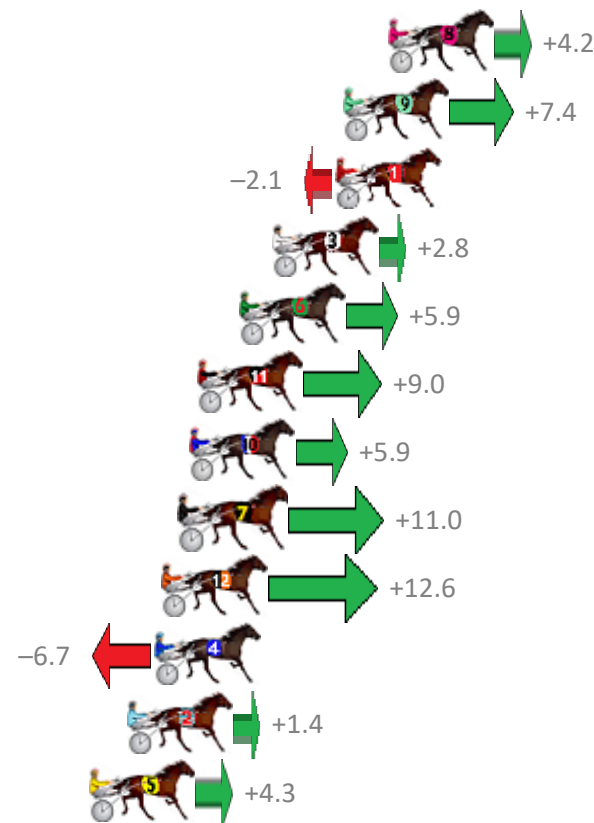

Albion Park Race 1 Distance 1660m

Saturday, 1 December 2018

Gross Time: 1:57.90 MileRate: 1:54.30 LeadTime: 3.50s First Qtr: 27.50s Second Qtr: 30.00s Third Qtr: 28.30s Fourth Qtr: 28.60s

No Horse	Plc	Margin	Time	800Time (W)	400 Time (W)
8 BEAU CISHLOM	1	0.0m	1:57.90	56.60s (0)	28.30s (0)
9 PARISIAN ROCKSTAR	2	1.8m	1:58.03	56.37s (0)	28.11s (0)
1 THE DEMOCRAT	3	2.1m	1:58.05	57.05s (0)	28.75s (0)
3 ARGYLE BEACH	4	4.6m	1:58.23	56.70s (1)	28.37s (1)
6 DANCE FOR GLORY	5	5.9m	1:58.32	56.48s (2)	28.76s (2)
11 OUR MAJOR DAY	6	7.6m	1:58.44	56.26s (2)	28.56s (2)
10 ADRIFT	7	7.9m	1:58.46	56.48s (0)	28.16s (0)
7 PRINCE OF ZANZIBAR	8	8.2m	1:58.49	56.12s (0)	27.80s (0)
12 MACHEASY	9	9.0m	1:58.54	56.00s (2)	28.33s (2)
4 ALPHA STYX	10	9.3m	1:58.56	57.38s (1)	29.06s (1)
2 SPORTS BOUNTY	11	10.4m	1:58.64	56.80s (1)	28.47s (1)
5 MR MEDDLE	12	11.9m	1:58.75	56.59s (1)	28.24s (1)

Finish Position and metres gained from 800m

Sectionals
Powered by

PJ Harness Analyser
Master harness racing with the power of sectionals
Owners, Trainers and Punters - Check out what's new at www.pjdata.com.au

The Racing Queensland Board (trading as Racing Queensland) and provider are not responsible for the completeness or accuracy of any of the information contained herein, and makes no representations about its suitability for any purpose.