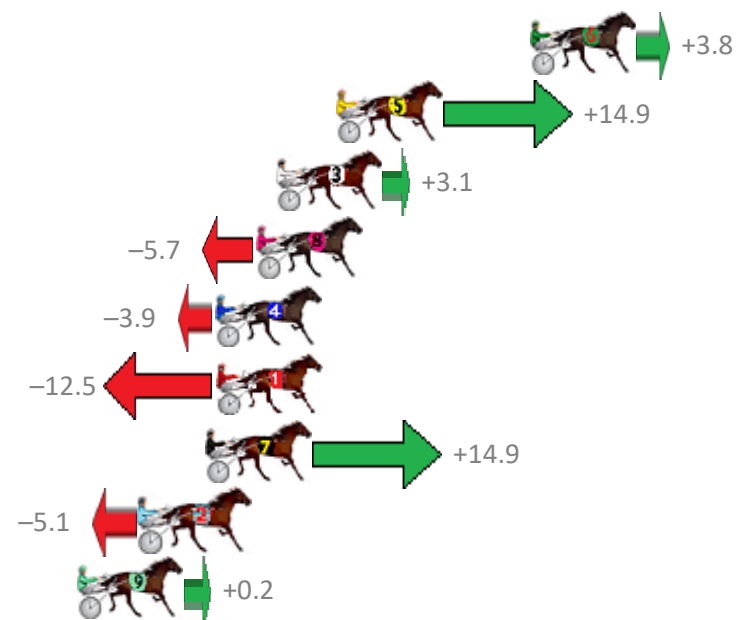

Albion Park Race 9 Distance 1660m

Saturday, 1 December 2018

Gross Time: 2:00.00 MileRate: 1:56.30 LeadTime: 3.60s First Qtr: 27.80s Second Qtr: 31.80s Third Qtr: 29.30s Fourth Qtr: 27.50s

No Horse	Plc	Margin	Time	800Time (W)	400 Time (W)
6 ELENIARK	1	0.0m	2:00.00	56.53s (1)	27.38s (1)
5 OUR MILLWOOD MAIZI	2	7.7m	2:00.53	55.74s (1)	27.36s (2)
3 GRINVIL	3	10.1m	2:00.69	56.58s (1)	27.31s (1)
8 ANNIKA MAGIC	4	10.9m	2:00.75	57.20s (0)	27.89s (0)
4 ZARAS DELIGHT	5	12.5m	2:00.86	57.08s (1)	27.80s (1)
1 OUR AMERICAN PRINCE	6	12.5m	2:00.86	57.69s (0)	28.36s (0)
7 JUST SEDUCE ME	7	12.9m	2:00.89	55.74s (1)	27.37s (2)
2 WERELIVINGTHEDREA	8	15.5m	2:01.07	57.16s (0)	27.84s (0)
9 MANDY KRIDEN	9	18.0m	2:01.24	56.79s (1)	27.33s (2)

Finish Position and metres gained from 800m

Sectionals
Powered by

PJ Harness Analyser
Master harness racing with the power of sectionals
Owners, Trainers and Punters - Check out what's new at www.pjdata.com.au

The Racing Queensland Board (trading as Racing Queensland) and provider are not responsible for the completeness or accuracy of any of the information contained herein, and makes no representations about its suitability for any purpose.