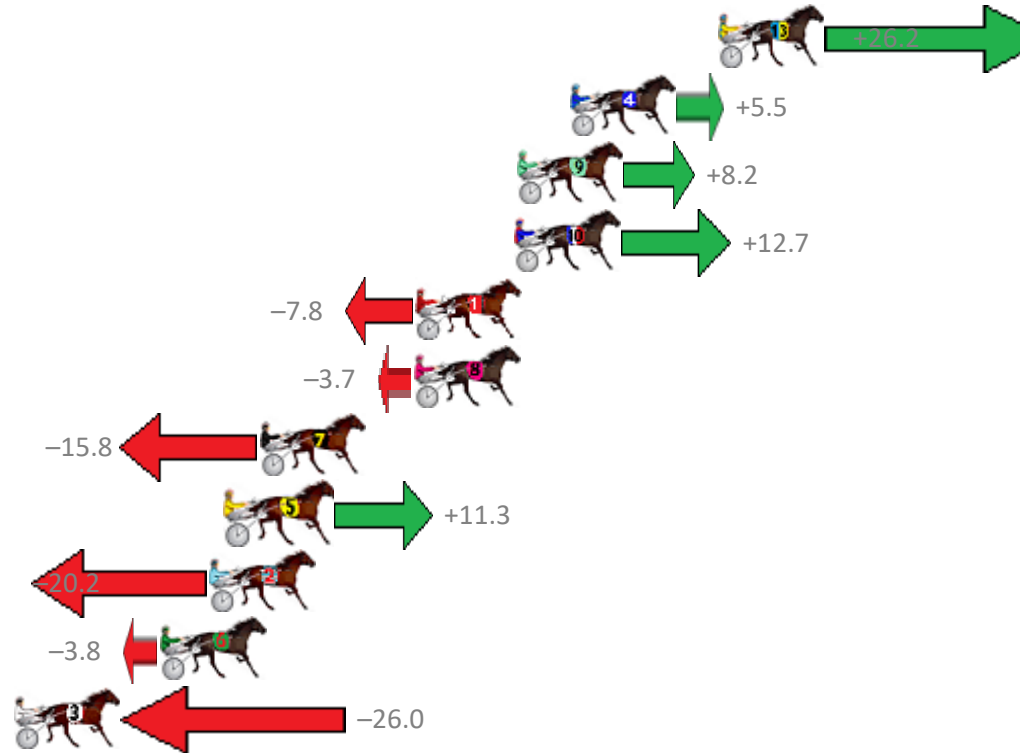

Albion Park Race 6 Distance 1660m

Saturday, 1 December 2018

Gross Time: 2:00.00 MileRate: 1:56.30 LeadTime: 3.30s First Qtr: 27.00s Second Qtr: 31.30s Third Qtr: 29.50s Fourth Qtr: 28.90s

No Horse	Plc	Margin	Time	800Time (W)	400 Time (W)
13 FAME ASSURED	1	0.0m	2:00.00	56.49s (1)	28.38s (3)
4 IM NORMA JEAN	2	5.9m	2:00.43	58.00s (1)	29.04s (2)
9 GOALKICKER	3	8.0m	2:00.58	57.80s (1)	28.86s (2)
10 TUESDAYS FELLA	4	8.1m	2:00.59	57.47s (1)	28.53s (2)
1 CC JONES	5	12.0m	2:00.87	58.97s (0)	29.43s (0)
8 GOLDEN YEAR	6	12.1m	2:00.87	58.67s (0)	29.14s (0)
7 LISA LINCOLN	7	18.2m	2:01.31	59.55s (1)	30.17s (1)
5 ARK PATROL	8	19.5m	2:01.41	57.58s (1)	29.38s (1)
2 MAJOR CURRENCY	9	20.2m	2:01.46	59.87s (0)	30.36s (0)
6 ULTIMATE AD	10	22.2m	2:01.60	58.68s (0)	29.55s (0)
3 TAKITIMU EXPRESS	11	32.6m	2:02.36	60.30s (1)	30.81s (1)

Finish Position and metres gained from 800m

Sectionals
Powered by

PJ Harness Analyser
Master harness racing with the power of sectionals
Owners, Trainers and Punters - Check out what's new at www.pjdata.com.au

The Racing Queensland Board (trading as Racing Queensland) and provider are not responsible for the completeness or accuracy of any of the information contained herein, and makes no representations about its suitability for any purpose.