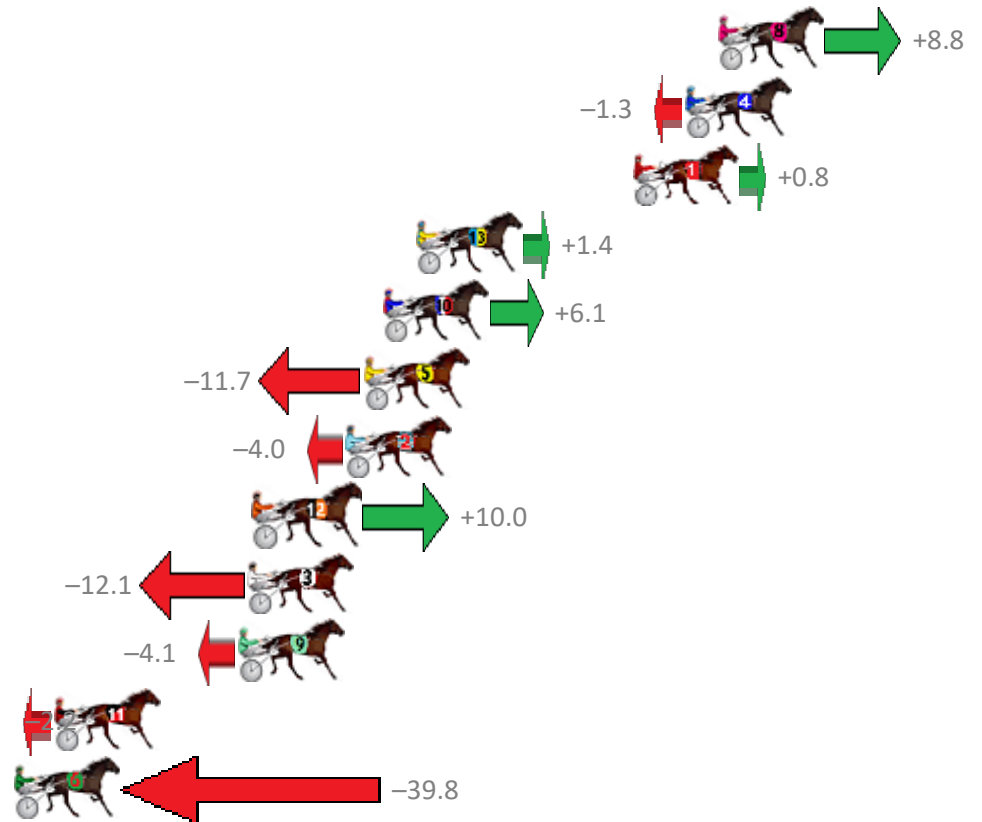

Albion Park Race 7 Distance 1660m

Saturday, 1 December 2018

Gross Time: 1:55.40 MileRate: 1:51.90 LeadTime: 3.50s First Qtr: 27.30s Second Qtr: 28.40s Third Qtr: 28.30s Fourth Qtr: 27.90s

No Horse	Plc	Margin	Time	800Time (W)	400 Time (W)
8 RAKAROLLA	1	0.0m	1:55.40	55.58s (0)	27.31s (0)
4 MACH ALERT	2	1.3m	1:55.49	56.29s (0)	27.99s (0)
1 OUR HI JINX	3	3.4m	1:55.64	56.14s (0)	27.84s (0)
13 FRANKIE ROCKS	4	12.0m	1:56.24	56.10s (0)	27.82s (0)
10 OHOKA PUNTER	5	13.3m	1:56.33	55.77s (2)	27.96s (3)
5 ALLELUIA	6	14.1m	1:56.38	57.02s (1)	28.60s (1)
2 BODHI TREE	7	14.8m	1:56.43	56.48s (1)	28.07s (1)
12 TYGAR	8	18.4m	1:56.68	55.50s (1)	27.69s (2)
3 AZTEC BROMAC	9	18.7m	1:56.70	57.05s (1)	28.63s (1)
9 JACKAROO BROMAC	10	19.1m	1:56.73	56.49s (1)	28.05s (2)
11 THE SHADY ONE	11	26.4m	1:57.24	56.35s (2)	28.51s (3)
6 ADMIRAL BRONSKI	12	50.6m	1:58.93	59.00s (2)	30.69s (2)

Finish Position and metres gained from 800m

Sectionals
Powered by

PJ Harness Analyser
Master harness racing with the power of sectionals
Owners, Trainers and Punters - Check out what's new at www.pjdata.com.au

The Racing Queensland Board (trading as Racing Queensland) and provider are not responsible for the completeness or accuracy of any of the information contained herein, and makes no representations about its suitability for any purpose.