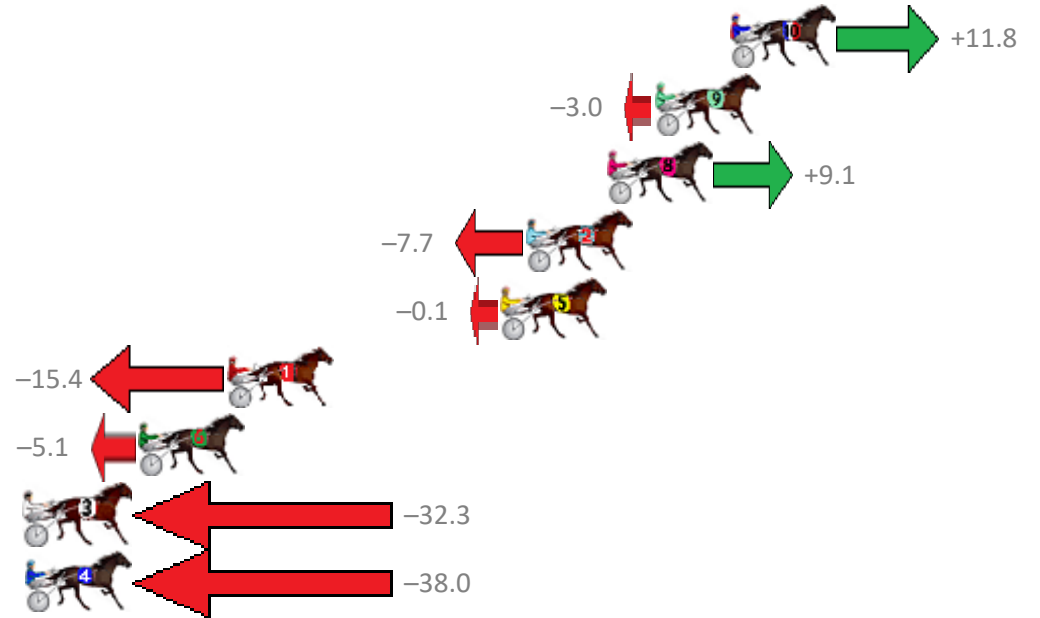

Redcliffe Race 5 Distance 1780m

Wednesday, 21 November 2018

Gross Time: 2:13.30 MileRate: 2:00.50 LeadTime: 12.00s First Qtr: 30.60s Second Qtr: 31.60s Third Qtr: 28.90s Fourth Qtr: 30.20s

No Horse	Plc	Margin	Time	800Time (W)	400 Time (W)
10 MONTANA EXPRESS	1	0.0m	2:13.30	58.23s (2)	30.08s (2)
9 WEASEL	2	3.0m	2:13.53	59.32s (1)	30.43s (1)
8 OOZINVILLE	3	4.9m	2:13.67	58.43s (1)	29.33s (2)
2 CHEYENNE AUTUMN	4	8.1m	2:13.91	59.67s (0)	30.59s (0)
5 CONTRARY COURAGE	5	9.1m	2:13.99	59.11s (0)	29.94s (0)
1 PRIVATE JUJON	6	20.0m	2:14.81	60.24s (0)	31.12s (0)
6 TRAIN WRECK	7	23.5m	2:15.07	59.48s (2)	31.10s (2)
3 HEZ TO BLAME	8	41.9m	2:16.46	61.49s (1)	32.08s (1)
4 THE MIGHTY FALCON	9	42.8m	2:16.53	61.91s (1)	32.75s (1)

Finish Position and metres gained from 800m

Sectionals
Powered by

PJ Harness Analyser
Master harness racing with the power of sectionals
Owners, Trainers and Punters - Check out what's new at www.pjdata.com.au

The Racing Queensland Board (trading as Racing Queensland) and provider are not responsible for the completeness or accuracy of any of the information contained herein, and makes no representations about its suitability for any purpose.