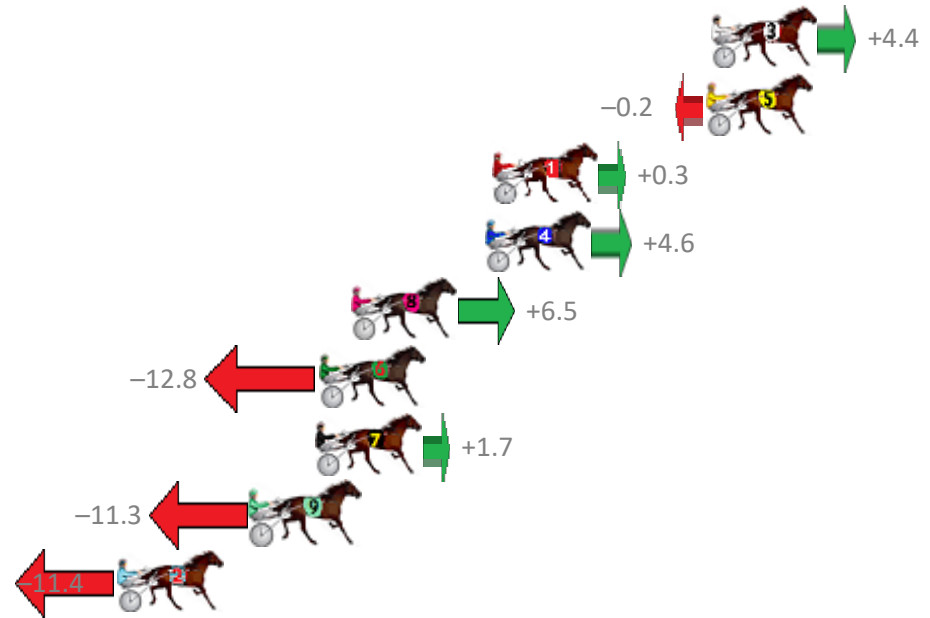

Redcliffe Race 6 Distance 2040m

Wednesday, 21 November 2018

Gross Time: 2:36.00 MileRate: 2:03.00 LeadTime: 32.80s First Qtr: 32.30s Second Qtr: 31.20s Third Qtr: 29.80s Fourth Qtr: 29.90s

No Horse	Plc	Margin	Time	800Time (W)	400 Time (W)
3 JENUFLECTION	1	0.0m	2:36.00	59.37s (0)	29.53s (0)
5 MAJORESS JUJON	2	0.2m	2:36.01	59.71s (0)	29.91s (0)
1 WHATELEY	3	8.7m	2:36.65	59.68s (0)	29.79s (0)
4 CHUMP CHOP	4	9.0m	2:36.67	59.36s (0)	29.48s (0)
8 SISTER FEELGOOD	5	14.3m	2:37.07	59.21s (0)	29.43s (0)
6 DONOMOOR	6	15.6m	2:37.17	60.66s (1)	30.93s (1)
7 JAKES ARK	7	15.7m	2:37.17	59.57s (1)	29.91s (1)
9 IFYOUBELIEVE	8	18.3m	2:37.37	60.54s (1)	30.79s (1)
2 POPS CHANGE	9	23.6m	2:37.76	60.55s (1)	30.83s (1)

Finish Position and metres gained from 800m

Sectionals
Powered by

PJ Harness Analyser
Master harness racing with the power of sectionals
Owners, Trainers and Punters - Check out what's new at www.pjdata.com.au

The Racing Queensland Board (trading as Racing Queensland) and provider are not responsible for the completeness or accuracy of any of the information contained herein, and makes no representations about its suitability for any purpose.