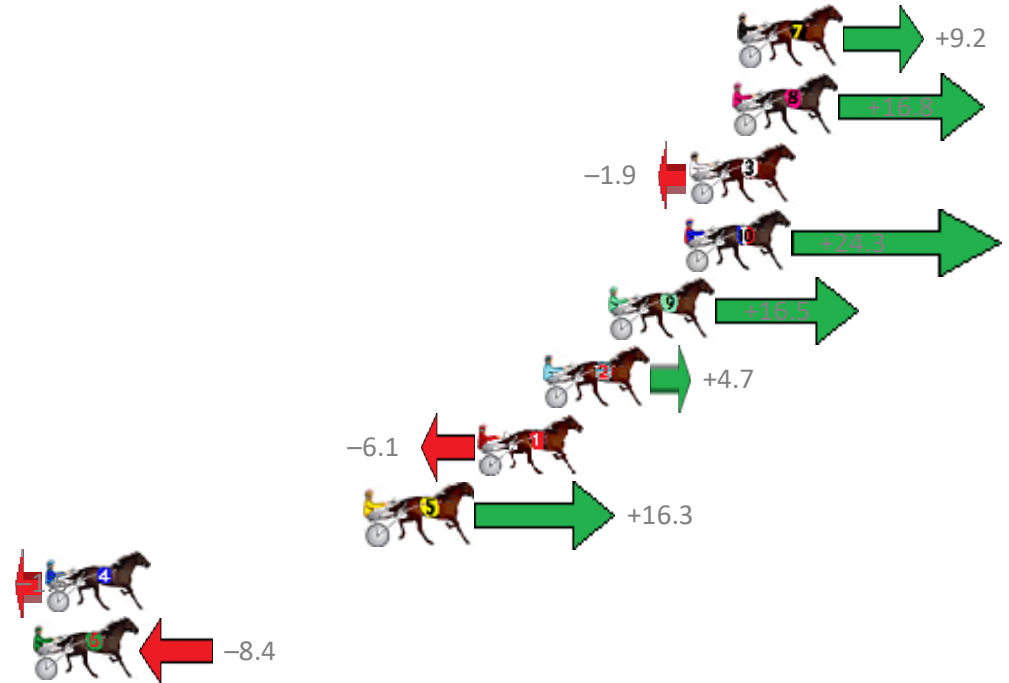

Redcliffe Race 1 Distance 1780m

Wednesday, 21 November 2018

Gross Time: 2:10.40 MileRate: 1:57.90 LeadTime: 11.00s First Qtr: 29.10s Second Qtr: 30.40s Third Qtr: 28.80s Fourth Qtr: 31.10s

No Horse	Plc	Margin	Time	800Time (W)	400 Time (W)
7 SPEEDIE MCARDLE	1	0.0m	2:10.40	59.21s (0)	30.31s (0)
8 REAL KNUCKY	2	0.2m	2:10.42	58.64s (1)	30.12s (1)
3 KOTARE KASAI	3	1.9m	2:10.55	60.04s (0)	31.25s (0)
10 MACHEASY	4	2.1m	2:10.56	58.08s (1)	29.68s (2)
9 VALTONA	5	5.1m	2:10.80	58.66s (1)	30.17s (1)
2 DRIVE THE DREAM	6	7.7m	2:11.00	59.55s (1)	31.05s (1)
1 FRENCH GLOBE	7	10.3m	2:11.20	60.36s (0)	31.50s (0)
5 IMA SEA STORM	8	14.7m	2:11.54	58.68s (1)	30.13s (1)
4 MY MOJO	9	27.5m	2:12.54	60.01s (0)	31.09s (0)
6 FIERY BLUE CHIP	10	29.6m	2:12.70	60.53s (0)	31.58s (0)

Finish Position and metres gained from 800m

Sectionals
Powered by

PJ Harness Analyser
Master harness racing with the power of sectionals
Owners, Trainers and Punters - Check out what's new at www.pjdata.com.au

The Racing Queensland Board (trading as Racing Queensland) and provider are not responsible for the completeness or accuracy of any of the information contained herein, and makes no representations about its suitability for any purpose.