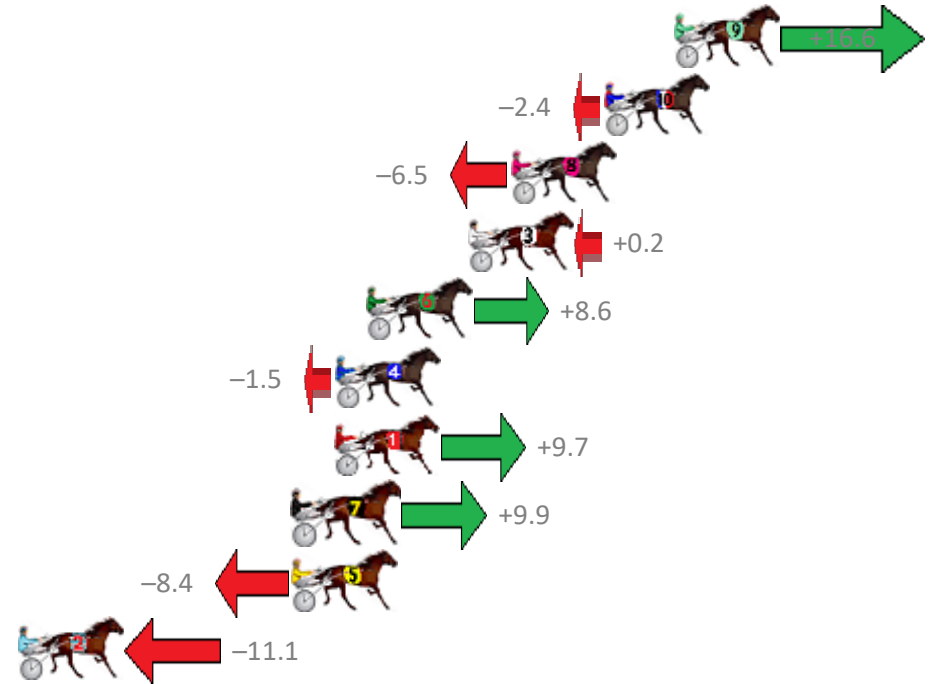

Redcliffe Race 3 Distance 1780m

Wednesday, 21 November 2018

Gross Time: 2:12.40 MileRate: 1:59.70 LeadTime: 11.20s First Qtr: 29.70s Second Qtr: 29.90s Third Qtr: 29.60s Fourth Qtr: 32.00s

No Horse	Plc	Margin	Time	800Time (W)	400 Time (W)
9 RITCHIE BEE	1	0.0m	2:12.40	60.32s (1)	30.85s (2)
10 MATT BELFORD	2	2.8m	2:12.62	61.78s (1)	32.22s (1)
8 MIRACLESDOAPPEN	3	6.5m	2:12.92	62.10s (0)	32.28s (0)
3 FLASHING GOOD TIME	4	8.2m	2:13.06	61.58s (0)	31.74s (0)
6 ANNAS BEST	5	12.2m	2:13.38	60.94s (1)	31.47s (2)
4 JACKS GAMBIT	6	13.5m	2:13.48	61.72s (1)	31.82s (1)
1 MANOFLISA	7	13.5m	2:13.48	60.85s (0)	31.43s (1)
7 HAMMERHOFF	8	15.1m	2:13.61	60.84s (1)	31.29s (0)
5 TAP IT IN	9	15.2m	2:13.62	62.25s (1)	32.34s (1)
2 ITS YOU NOT ME	10	26.1m	2:14.49	62.45s (0)	32.78s (0)

Finish Position and metres gained from 800m

Sectionals
Powered by

PJ Harness Analyser
Master harness racing with the power of sectionals
Owners, Trainers and Punters - Check out what's new at www.pjdata.com.au

The Racing Queensland Board (trading as Racing Queensland) and provider are not responsible for the completeness or accuracy of any of the information contained herein, and makes no representations about its suitability for any purpose.