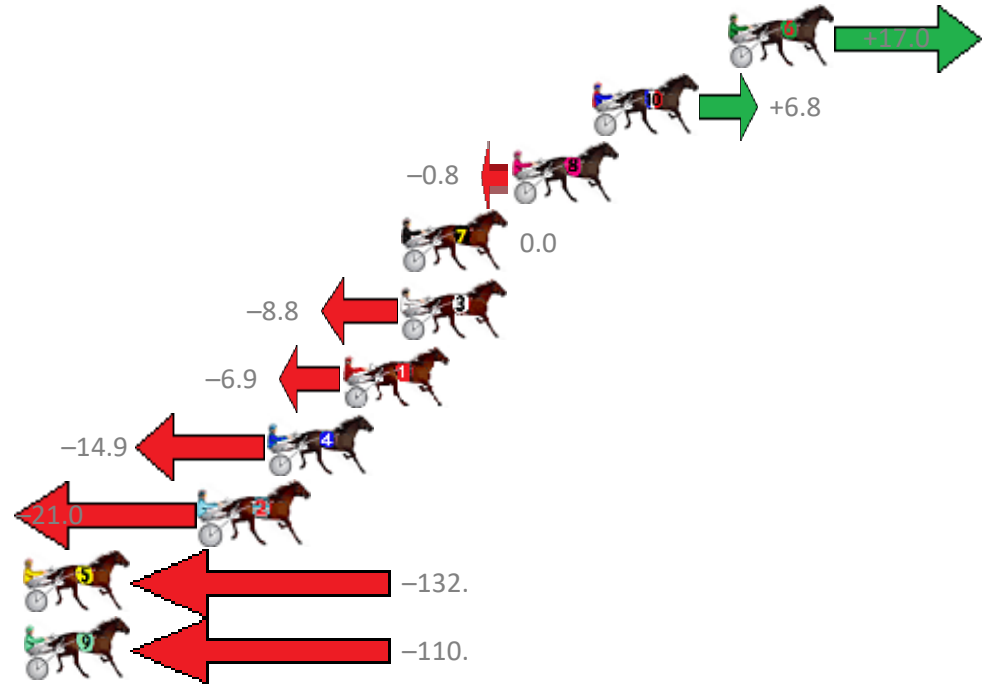

Redcliffe Race 4 Distance 1780m

Wednesday, 21 November 2018

Gross Time: 2:15.00 MileRate: 2:02.00 LeadTime: 11.30s First Qtr: 30.40s Second Qtr: 33.20s Third Qtr: 29.70s Fourth Qtr: 30.40s

No Horse	Plc	Margin	Time	800Time (W)	400 Time (W)
6 SHERIFF JUJON	1	0.0m	2:15.00	58.82s (1)	29.99s (2)
10 MONTEREY JACK	2	5.4m	2:15.41	59.59s (1)	30.76s (2)
8 BUKTHSYSTEM	3	8.6m	2:15.65	60.16s (1)	30.64s (1)
7 MISS ROB ROY	4	13.0m	2:15.99	60.10s (0)	30.64s (1)
3 WEE JIMMY	5	13.0m	2:15.99	60.76s (0)	31.01s (0)
1 BERTILS DELIGHT	6	15.3m	2:16.16	60.62s (0)	30.83s (0)
4 ZED EXPRESS	7	18.3m	2:16.39	61.22s (1)	31.75s (1)
2 MEANT TO BE ME	8	21.0m	2:16.60	61.68s (0)	32.00s (0)
5 CLASSYTOFF	9	154.1m	2:26.71	70.05s (1)	40.21s (1)
9 ROYAL TAZ	10	290.8m	2:37.10	68.42s (0)	37.30s (0)

Finish Position and metres gained from 800m

Sectionals
Powered by

PJ Harness Analyser
Master harness racing with the power of sectionals
Owners, Trainers and Punters - Check out what's new at www.pjdata.com.au

The Racing Queensland Board (trading as Racing Queensland) and provider are not responsible for the completeness or accuracy of any of the information contained herein, and makes no representations about its suitability for any purpose.