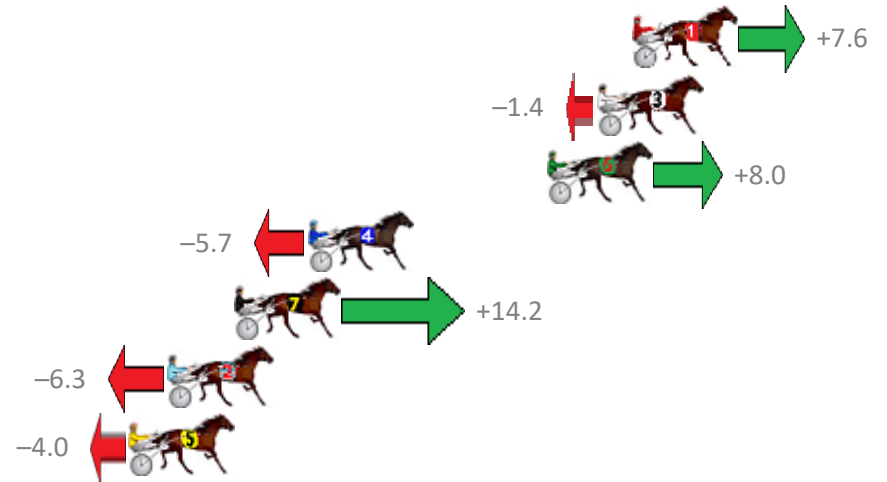

Redcliffe Race 8 Distance 2280m

Wednesday, 21 November 2018

Gross Time: 3:01.50 MileRate: 2:08.10 LeadTime: 54.60s First Qtr: 31.10s Second Qtr: 31.50s Third Qtr: 31.60s Fourth Qtr: 32.70s

No Horse	Plc	Margin	Time	800Time (W)	400 Time (W)
1 HONEY PLEASE	1	0.0m	3:01.50	63.69s (0)	32.21s (0)
3 SOMEDASH	2	1.4m	3:01.61	64.41s (0)	32.81s (0)
6 NO TRANSACTIONS	3	3.4m	3:01.78	63.66s (1)	32.42s (1)
4 MAJESTIC WHIZ	4	12.9m	3:02.55	64.76s (1)	33.62s (1)
7 MONORAIL	5	15.8m	3:02.79	63.16s (0)	32.06s (0)
2 IMA CALVERT ROSE	6	18.5m	3:03.01	64.81s (0)	32.77s (0)
5 TURN UP TRUMPS	7	20.0m	3:03.13	64.62s (1)	33.13s (1)

Finish Position and metres gained from 800m

Sectionals
Powered by

PJ Harness Analyser
Master harness racing with the power of sectionals
Owners, Trainers and Punters - Check out what's new at www.pjdata.com.au

The Racing Queensland Board (trading as Racing Queensland) and provider are not responsible for the completeness or accuracy of any of the information contained herein, and makes no representations about its suitability for any purpose.