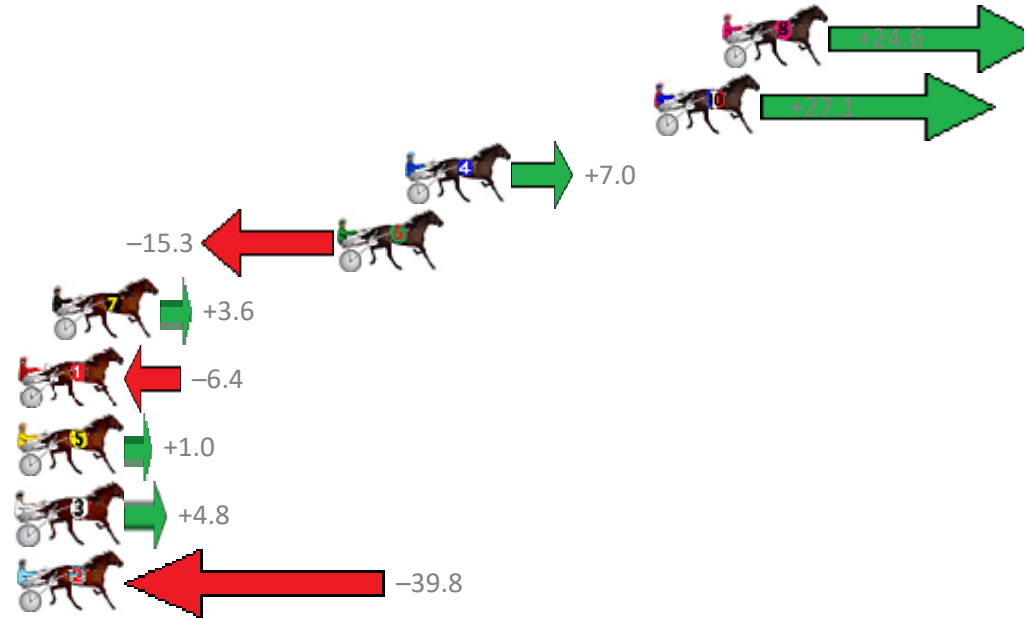

Redcliffe Race 7 Distance 1780m

Wednesday, 21 November 2018

Gross Time: 2:13.80 MileRate: 2:00.90 LeadTime: 11.30s First Qtr: 29.60s Second Qtr: 30.60s Third Qtr: 30.90s Fourth Qtr: 31.40s

No Horse	Plc	Margin	Time	800Time (W)	400 Time (W)
8 TORQUE TO THE MAX	1	0.0m	2:13.80	60.38s (1)	30.63s (2)
10 MYBELLA ROSE	2	2.7m	2:14.01	60.19s (1)	30.50s (2)
4 WHATA STRIDE	3	12.6m	2:14.79	61.75s (1)	31.93s (1)
6 GIGANTIC JASPER	4	15.3m	2:15.00	63.49s (0)	32.60s (0)
7 ZARA ZARA REIGN	5	26.6m	2:15.89	62.02s (0)	32.08s (0)
1 OURKYMBEAU	6	29.0m	2:16.08	62.80s (0)	32.70s (1)
5 SAINT MARA	7	36.2m	2:16.64	62.22s (0)	32.56s (1)
3 SURREAL DEAL	8	37.4m	2:16.74	61.93s (0)	32.51s (2)
2 KIWI SOLDIER	9	57.0m	2:18.27	65.40s (0)	35.20s (0)

Finish Position and metres gained from 800m

Sectionals
Powered by

PJ Harness Analyser
Master harness racing with the power of sectionals
Owners, Trainers and Punters - Check out what's new at www.pjdata.com.au

The Racing Queensland Board (trading as Racing Queensland) and provider are not responsible for the completeness or accuracy of any of the information contained herein, and makes no representations about its suitability for any purpose.