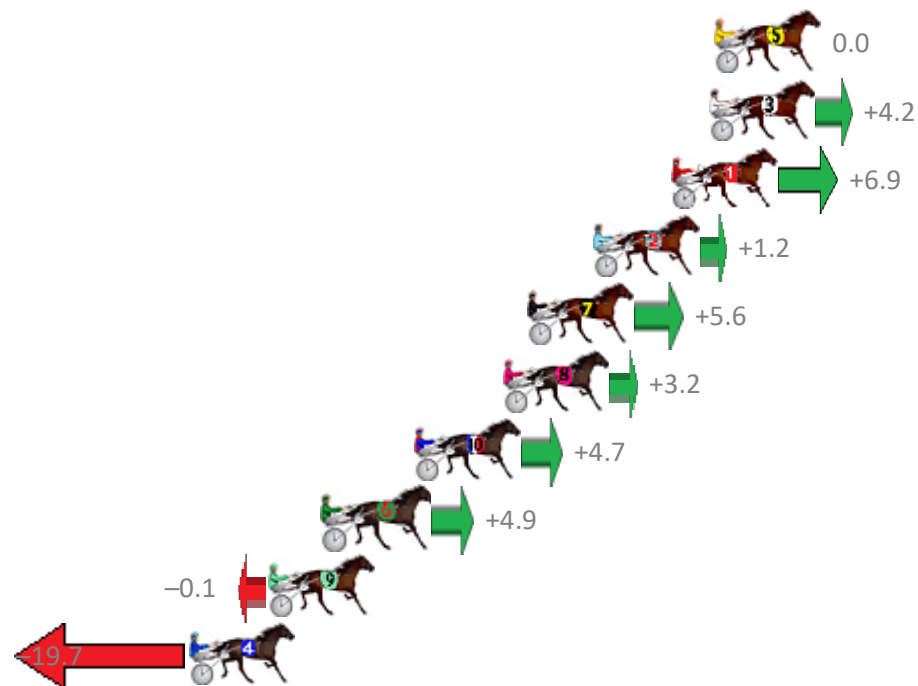

Redcliffe Race 2 Distance 2040m

Wednesday, 21 November 2018

Gross Time: 2:31.80 MileRate: 1:59.70 LeadTime: 31.10s First Qtr: 30.40s Second Qtr: 30.50s Third Qtr: 28.90s Fourth Qtr: 30.90s

No Horse	Plc	Margin	Time	800Time (W)	400 Time (W)
5 SOLDIER OF FORTUNE	1	0.0m	2:31.80	59.80s (0)	30.90s (0)
3 FEEL THE REIGN	2	0.2m	2:31.82	59.49s (0)	30.51s (0)
1 WILLSINTOWN	3	1.7m	2:31.93	59.28s (0)	30.29s (0)
2 SPONDOOLEY	4	4.8m	2:32.17	59.71s (1)	30.79s (1)
7 FARRAHFOWLER	5	7.4m	2:32.37	59.38s (0)	30.39s (0)
8 COLOMBIAN GOLD	6	8.4m	2:32.45	59.56s (1)	30.75s (1)
10 BROADWATER	7	11.9m	2:32.72	59.45s (1)	30.78s (2)
6 EPIRUS BOY	8	15.5m	2:33.00	59.43s (2)	31.48s (2)
9 PITTSWORTH MAN	9	17.7m	2:33.17	59.81s (0)	30.95s (1)
4 WRITEABOUTCHELSEA	10	20.9m	2:33.41	61.27s (1)	32.39s (1)

Finish Position and metres gained from 800m

Sectionals
Powered by

PJ Harness Analyser
Master harness racing with the power of sectionals
Owners, Trainers and Punters - Check out what's new at www.pjdata.com.au

The Racing Queensland Board (trading as Racing Queensland) and provider are not responsible for the completeness or accuracy of any of the information contained herein, and makes no representations about its suitability for any purpose.