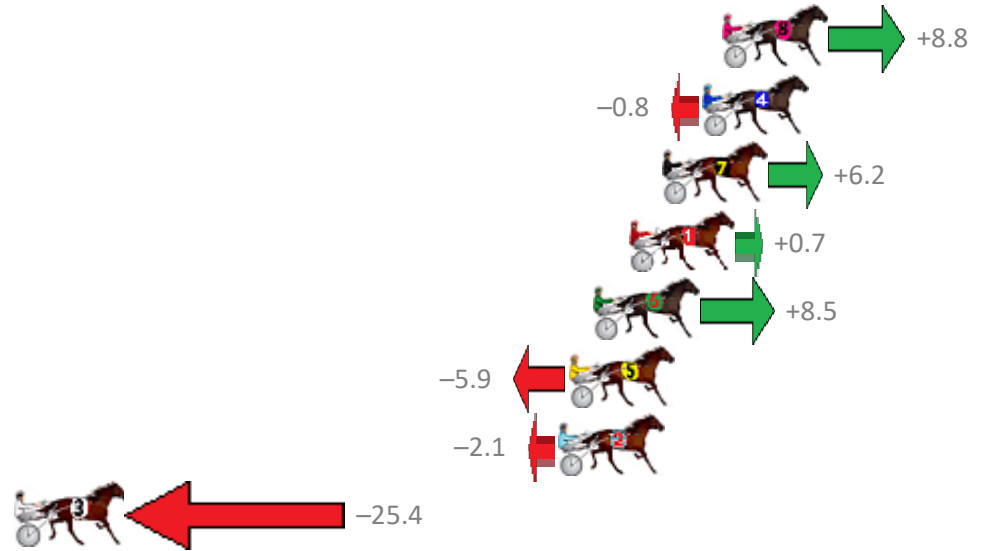

Redcliffe Race 6 Distance 2280m

Thursday, 15 November 2018

Gross Time: 2:54.30 MileRate: 2:03.00 LeadTime: 52.40s First Qtr: 31.80s Second Qtr: 31.30s Third Qtr: 29.00s Fourth Qtr: 29.80s

No Horse	Plc	Margin	Time	800Time (W)	400 Time (W)
8 MACH SAM	1	0.0m	2:54.30	58.15s (1)	29.13s (2)
4 FEEL THE REIGN	2	0.8m	2:54.36	58.86s (0)	29.86s (0)
7 SPRINGFIELD SPIRIT	3	2.4m	2:54.48	58.34s (0)	29.28s (0)
1 GLASSCUTTERSPIRIT	4	3.7m	2:54.58	58.75s (0)	29.69s (0)
6 OUR BUSCEMI	5	5.1m	2:54.68	58.18s (0)	29.23s (1)
5 HERITAGE BEACH	6	6.1m	2:54.75	59.23s (1)	30.14s (1)
2 ITS ALL TORQUE	7	6.5m	2:54.78	58.95s (1)	29.75s (1)
3 GUILTY PLEASURE	8	40.0m	2:57.28	60.67s (1)	31.22s (1)

Finish Position and metres gained from 800m

Sectionals
Powered by

PJ Harness Analyser
Master harness racing with the power of sectionals
Owners, Trainers and Punters - Check out what's new at www.pjdata.com.au

The Racing Queensland Board (trading as Racing Queensland) and provider are not responsible for the completeness or accuracy of any of the information contained herein, and makes no representations about its suitability for any purpose.