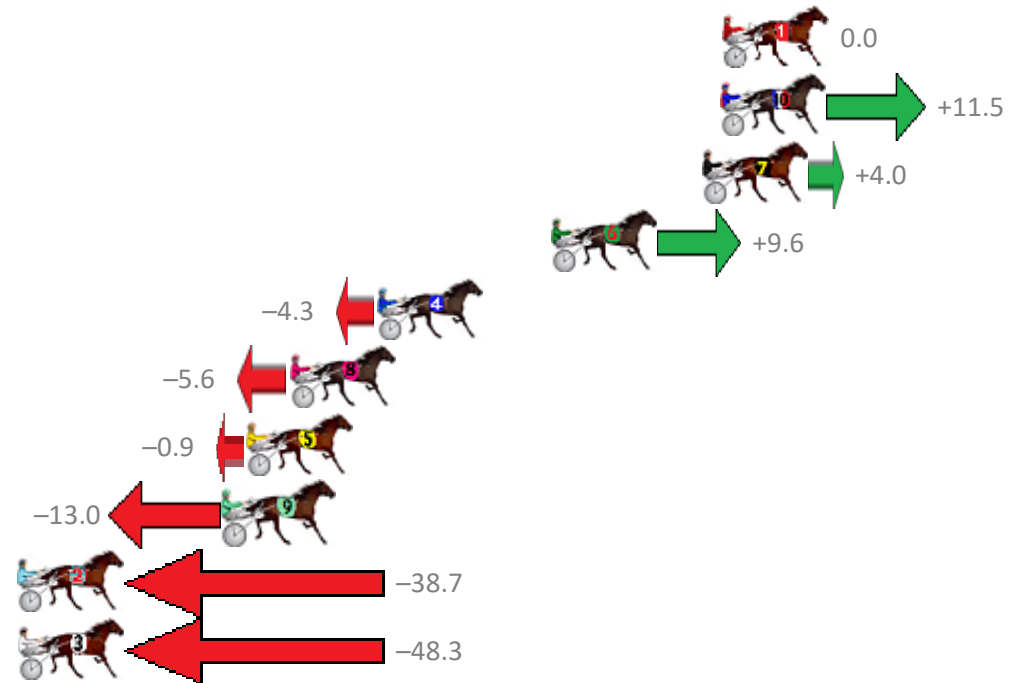

Redcliffe Race 9 Distance 2040m

Thursday, 15 November 2018

Gross Time: 2:30.90 MileRate: 1:59.10 LeadTime: 30.10s First Qtr: 30.50s Second Qtr: 30.60s Third Qtr: 30.00s Fourth Qtr: 29.70s

No Horse	Plc	Margin	Time	800Time (W)	400 Time (W)
1 MR MEDDLE	1	0.0m	2:30.90	59.70s (0)	29.70s (0)
10 MACHEASY	2	0.1m	2:30.91	58.84s (2)	29.29s (2)
7 JAX NAVARO	3	0.8m	2:30.96	59.40s (0)	29.39s (0)
6 OHOKA COOPER	4	6.8m	2:31.40	58.98s (2)	29.43s (2)
4 REAL KNUCKY	5	13.7m	2:31.92	60.02s (0)	30.00s (0)
8 DRIVE THE DREAM	6	17.2m	2:32.18	60.12s (1)	29.92s (0)
5 ONE MANS PASS	7	18.9m	2:32.30	59.77s (1)	30.03s (1)
9 SKYFELLA CAM	8	19.8m	2:32.37	60.67s (2)	31.10s (2)
2 FRANKS FORTUNE	9	39.7m	2:33.85	62.59s (1)	32.38s (1)
3 LURAH	10	54.1m	2:34.92	63.30s (1)	32.99s (1)

Finish Position and metres gained from 800m

Sectionals
Powered by

PJ Harness Analyser
Master harness racing with the power of sectionals
Owners, Trainers and Punters - Check out what's new at www.pjdata.com.au

The Racing Queensland Board (trading as Racing Queensland) and provider are not responsible for the completeness or accuracy of any of the information contained herein, and makes no representations about its suitability for any purpose.