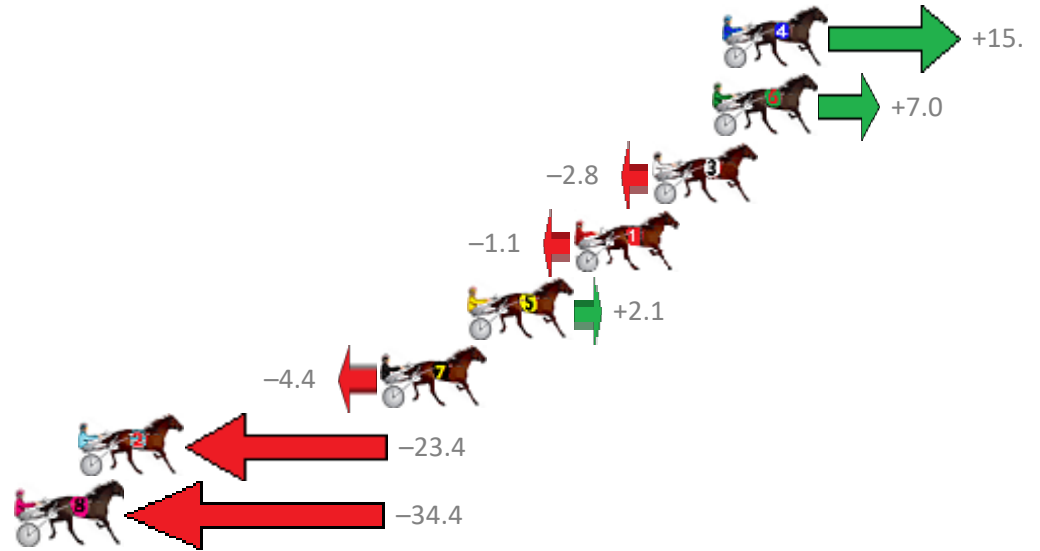

Redcliffe Race 5 Distance 2280m

Thursday, 15 November 2018

Gross Time: 2:50.90 MileRate: 2:00.60 LeadTime: 48.10s First Qtr: 30.60s Second Qtr: 30.40s Third Qtr: 29.70s Fourth Qtr: 32.10s

No Horse	Plc	Margin	Time	800Time (W)	400 Time (W)
4 BONNIE JUJON	1	0.0m	2:50.90	60.63s (2)	31.36s (2)
6 CONCENTRATION	2	0.4m	2:50.93	61.26s (2)	31.81s (2)
3 WILLSINTOWN	3	2.8m	2:51.12	62.02s (0)	32.32s (0)
1 RED LUCK	4	5.9m	2:51.37	61.88s (0)	32.14s (0)
5 BOB GAGE	5	10.1m	2:51.71	61.64s (1)	31.77s (0)
7 HAPPY SCHNAPPS	6	13.6m	2:51.99	62.14s (0)	32.42s (0)
2 ELMAUR JOY	7	25.6m	2:52.95	63.61s (1)	33.77s (1)
8 CROWNING GLORY	8	42.0m	2:54.27	64.46s (1)	34.57s (1)

Finish Position and metres gained from 800m

Sectionals
Powered by

PJ Harness Analyser
Master harness racing with the power of sectionals
Owners, Trainers and Punters - Check out what's new at www.pjdata.com.au

The Racing Queensland Board (trading as Racing Queensland) and provider are not responsible for the completeness or accuracy of any of the information contained herein, and makes no representations about its suitability for any purpose.