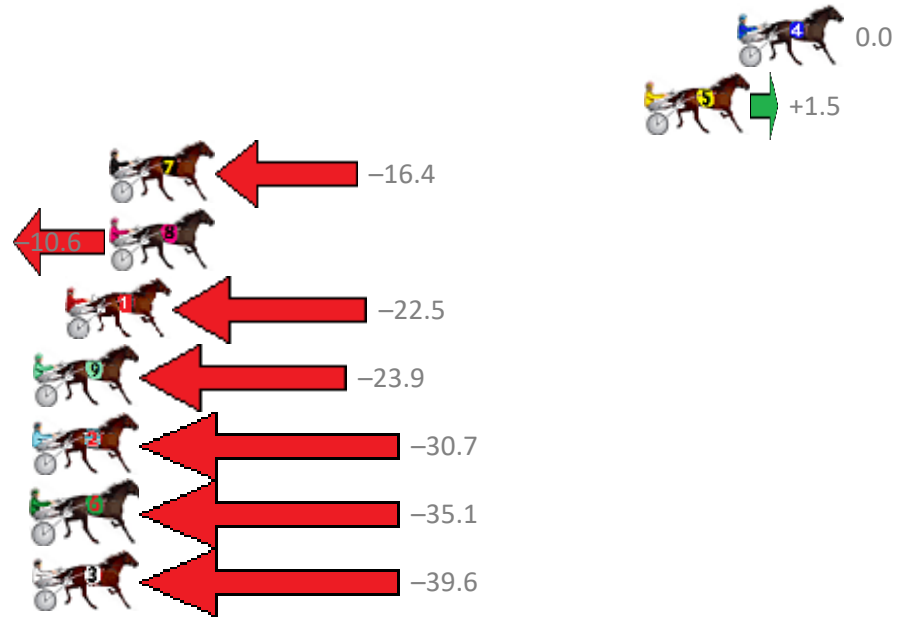

Redcliffe Race 2 Distance 1780m

Thursday, 15 November 2018

Gross Time: 2:10.70 MileRate: 1:58.20 LeadTime: 11.20s First Qtr: 30.00s Second Qtr: 31.00s Third Qtr: 29.20s Fourth Qtr: 29.30s

No Horse	Plc	Margin	Time	800Time (W)	400 Time (W)
4 VELOCE BELLA	1	0.0m	2:10.70	58.50s (0)	29.30s (0)
5 GOALKICKER	2	3.7m	2:10.97	58.39s (1)	29.31s (1)
7 IFYOUBELIEVE	3	25.0m	2:12.53	59.70s (0)	30.25s (0)
8 MOONLIGHT JACK	4	25.0m	2:12.53	59.28s (1)	30.71s (2)
1 COWGIRLCHICK	5	26.7m	2:12.66	60.15s (0)	30.71s (0)
9 GIGANTIC JASPER	6	33.7m	2:13.17	60.25s (1)	30.92s (1)
2 TORQUE TO THE MAX	7	44.7m	2:13.97	60.74s (0)	31.12s (0)
6 SURREAL DEAL	8	56.5m	2:14.84	61.07s (0)	31.14s (0)
3 MONTANA NIGHTS	9	59.4m	2:15.05	61.40s (1)	32.38s (1)

Finish Position and metres gained from 800m

Sectionals
Powered by

PJ Harness Analyser
Master harness racing with the power of sectionals
Owners, Trainers and Punters - Check out what's new at www.pjdata.com.au

The Racing Queensland Board (trading as Racing Queensland) and provider are not responsible for the completeness or accuracy of any of the information contained herein, and makes no representations about its suitability for any purpose.