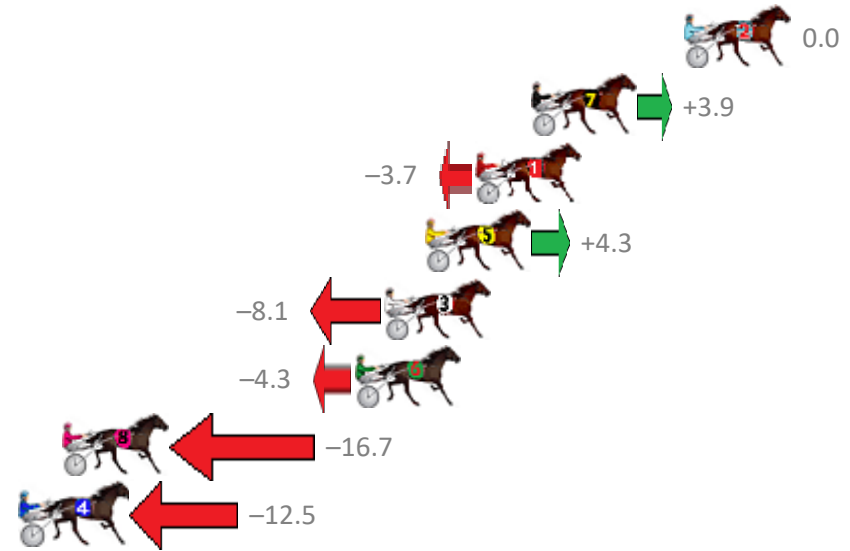

Redcliffe Race 3 Distance 2040m

Thursday, 15 November 2018

Gross Time: 2:33.30 MileRate: 2:00.90 LeadTime: 32.20s First Qtr: 31.40s Second Qtr: 30.70s Third Qtr: 28.90s Fourth Qtr: 30.10s

No Horse	Plc	Margin	Time	800Time (W)	400 Time (W)
2 ARBIT MAJOR	1	0.0m	2:33.30	59.00s (0)	30.10s (0)
7 VINNIE THE POET	2	6.1m	2:33.76	58.71s (0)	29.60s (0)
1 TAFFY BOY	3	8.3m	2:33.92	59.27s (0)	30.26s (0)
5 MAJOR STRIKE	4	10.3m	2:34.08	58.68s (0)	29.57s (0)
3 WAVEDANCER	5	11.9m	2:34.20	59.60s (1)	30.59s (1)
6 BLUE EYED CREATION	6	13.1m	2:34.29	59.32s (2)	30.57s (2)
8 LYNCHMAN	7	24.7m	2:35.16	60.23s (1)	31.24s (1)
4 MINI MIRACLE	8	26.3m	2:35.28	59.92s (1)	30.88s (1)

Finish Position and metres gained from 800m

Sectionals
Powered by

PJ Harness Analyser
Master harness racing with the power of sectionals
Owners, Trainers and Punters - Check out what's new at www.pjdata.com.au

The Racing Queensland Board (trading as Racing Queensland) and provider are not responsible for the completeness or accuracy of any of the information contained herein, and makes no representations about its suitability for any purpose.