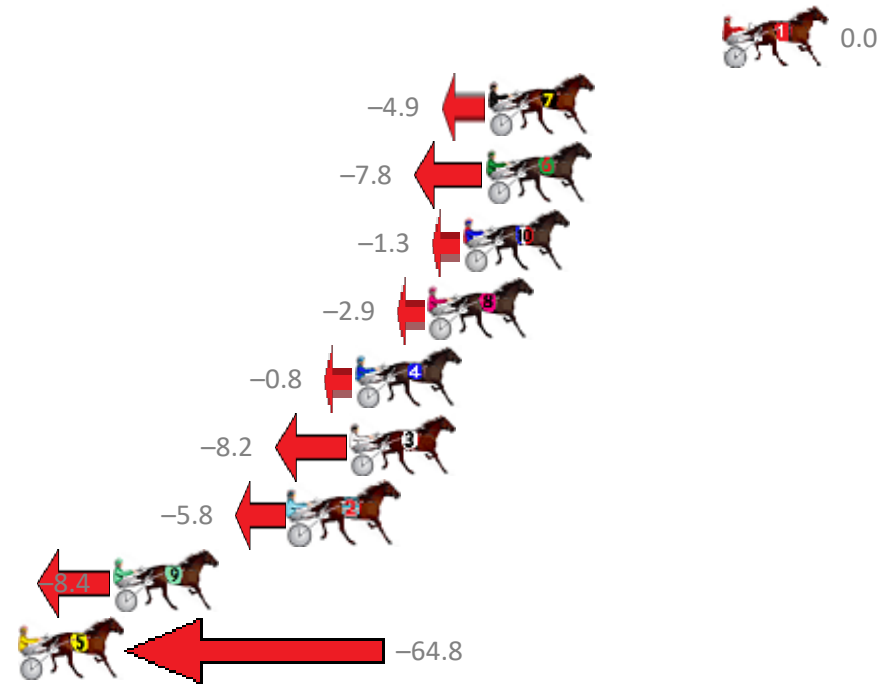

Redcliffe Race 4 Distance 1780m

Thursday, 15 November 2018

Gross Time: 2:13.90 MileRate: 2:01.00 LeadTime: 11.50s First Qtr: 31.60s Second Qtr: 32.00s Third Qtr: 29.20s Fourth Qtr: 29.60s

No Horse	Plc	Margin	Time	800Time (W)	400 Time (W)
1 TELL THE FUTURE	1	0.0m	2:13.90	58.80s (0)	29.60s (0)
7 RITCHIE BEE	2	9.3m	2:14.59	59.16s (0)	29.96s (0)
6 FAMOUS SHOES	3	9.4m	2:14.60	59.37s (1)	30.27s (1)
10 GOTOTHEMOON	4	10.3m	2:14.66	58.90s (2)	30.10s (2)
8 ROYAL TAZ	5	11.7m	2:14.77	59.01s (0)	29.83s (0)
4 SNAKES N LADDERS	6	14.6m	2:14.98	58.86s (2)	30.06s (2)
3 MAJORESS JUJON	7	14.8m	2:15.00	59.40s (1)	30.15s (1)
2 CHEYENNE WARRIOR	8	17.2m	2:15.17	59.23s (1)	29.84s (1)
9 CHANG	9	24.2m	2:15.69	59.42s (1)	30.38s (2)
5 SHADOW SON	10	78.2m	2:19.69	63.56s (0)	33.64s (0)

Finish Position and metres gained from 800m

Sectionals
Powered by

PJ Harness Analyser
Master harness racing with the power of sectionals
Owners, Trainers and Punters - Check out what's new at www.pjdata.com.au

The Racing Queensland Board (trading as Racing Queensland) and provider are not responsible for the completeness or accuracy of any of the information contained herein, and makes no representations about its suitability for any purpose.