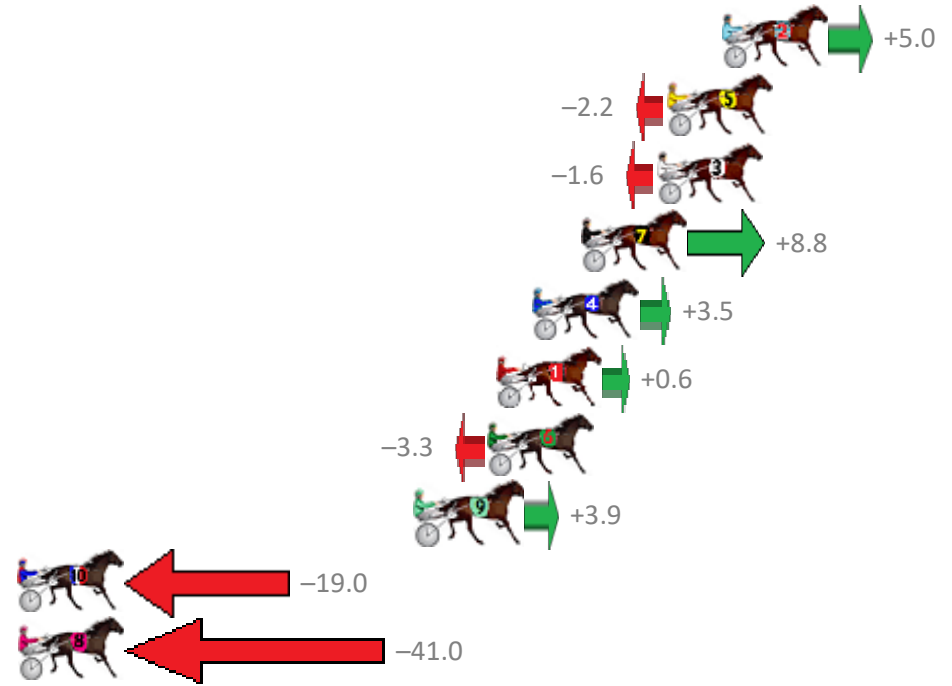

Redcliffe Race 7 Distance 1780m

Thursday, 15 November 2018

Gross Time: 2:13.10 MileRate: 2:00.30 LeadTime: 11.50s First Qtr: 30.10s Second Qtr: 30.70s Third Qtr: 30.00s Fourth Qtr: 30.80s

No Horse	Plc	Margin	Time	800Time (W)	400 Time (W)
2 OUR CHAMPION	1	0.0m	2:13.10	60.42s (0)	30.48s (0)
5 IMPETUOSO	2	2.2m	2:13.27	60.97s (0)	30.97s (0)
3 WEASEL	3	2.6m	2:13.30	60.92s (1)	30.74s (1)
7 OOZINVILLE	4	5.6m	2:13.53	60.13s (0)	30.15s (0)
4 DRUNK ARTIST	5	7.5m	2:13.68	60.53s (1)	30.38s (1)
1 PRIVATE JUJON	6	9.0m	2:13.79	60.75s (0)	30.77s (0)
6 IM ROLLING STONED	7	9.3m	2:13.82	61.05s (1)	30.88s (1)
9 FLASHING GOOD TIME	8	12.1m	2:14.03	60.50s (1)	30.39s (1)
10 KYLIE BROMAC	9	31.8m	2:15.55	62.24s (2)	32.12s (3)
8 TRAIN WRECK	10	47.4m	2:16.75	63.92s (2)	33.51s (2)

Finish Position and metres gained from 800m

Sectionals
Powered by

PJ Harness Analyser
Master harness racing with the power of sectionals
Owners, Trainers and Punters - Check out what's new at www.pjdata.com.au

The Racing Queensland Board (trading as Racing Queensland) and provider are not responsible for the completeness or accuracy of any of the information contained herein, and makes no representations about its suitability for any purpose.