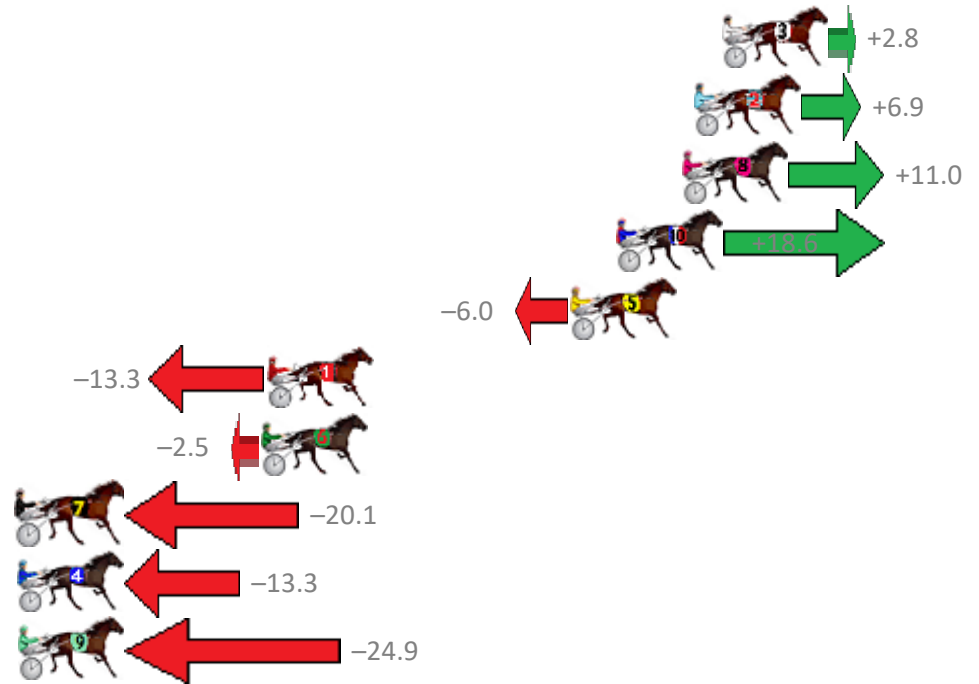

Redcliffe Race 8 Distance 1780m

Thursday, 15 November 2018

Gross Time: 2:10.70 MileRate: 1:58.20 LeadTime: 11.20s First Qtr: 28.90s Second Qtr: 30.20s Third Qtr: 29.20s Fourth Qtr: 31.20s

No Horse	Plc	Margin	Time	800Time (W)	400 Time (W)
3 RUTHLESS ARMBRO	1	0.0m	2:10.70	60.19s (1)	31.08s (1)
2 PROJECTILE	2	1.1m	2:10.79	59.88s (1)	30.74s (1)
8 MAMMALS MAGIC	3	1.6m	2:10.82	59.57s (1)	30.36s (1)
10 IM FREE FALLING	4	4.2m	2:11.03	59.00s (1)	29.83s (2)
5 LEXY CAN WAIT	5	6.0m	2:11.17	60.85s (0)	31.67s (0)
1 DOOLITTLE DANDY	6	18.1m	2:12.11	61.40s (0)	32.08s (0)
6 HAMMERHOFF	7	18.3m	2:12.13	60.59s (0)	31.16s (0)
7 MISSINMEMATE	8	31.3m	2:13.14	61.92s (0)	32.63s (0)
4 ROWDYS ACE	9	41.1m	2:13.91	61.40s (0)	32.24s (0)
9 JUSTA DALE	10	42.9m	2:14.05	62.28s (1)	32.83s (1)

Finish Position and metres gained from 800m

Sectionals
Powered by

PJ Harness Analyser
Master harness racing with the power of sectionals
Owners, Trainers and Punters - Check out what's new at www.pjdata.com.au

The Racing Queensland Board (trading as Racing Queensland) and provider are not responsible for the completeness or accuracy of any of the information contained herein, and makes no representations about its suitability for any purpose.