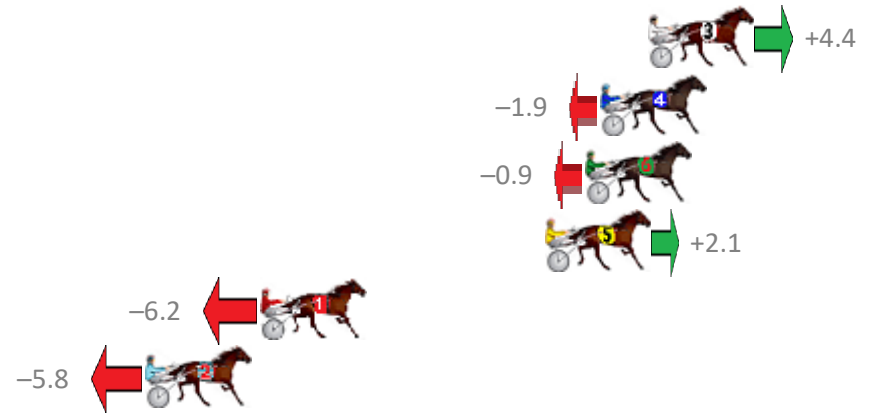

Finish Position and metres gained from 800m

Sectionals
Powered by

PJ Harness Analyser
Master harness racing with the power of sectionals
Owners, Trainers and Punters - Check out what's new at www.pjdata.com.au