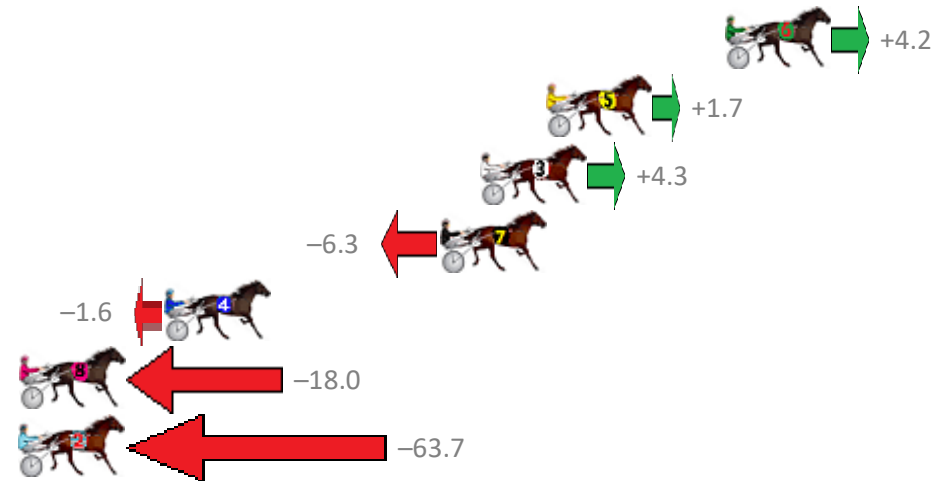

Redcliffe Race 6 Distance 1780m

Tuesday, 13 November 2018

Gross Time: 2:12.60 MileRate: 1:59.90 LeadTime: 11.60s First Qtr: 28.70s Second Qtr: 30.30s Third Qtr: 31.10s Fourth Qtr: 30.90s

NoHorse	Plc	Margin	Time	800Time (W)	400 Time (W)
6 NEEDLE	1	0.0m	2:12.60	61.67s (1)	30.82s (1)
5 MAYBETOTHEMAX	2	7.1m	2:13.15	61.87s (1)	31.03s (1)
3 LAVROS TEXAS	3	9.7m	2:13.35	61.67s (1)	30.89s (1)
7 MATATOKI	4	11.3m	2:13.47	62.49s (0)	31.45s (0)
4 HELLBOUND	5	22.2m	2:14.31	62.12s (1)	31.50s (1)
8 MELPARK ROYAL SON	6	31.6m	2:15.04	63.40s (0)	32.68s (0)
2 MISTER OZ	7	63.7m	2:17.52	66.94s (0)	35.82s (0)

Finish Position and metres gained from 800m

Sectionals
Powered by

PJ Harness Analyser
Master harness racing with the power of sectionals
Owners, Trainers and Punters - Check out what's new at www.pjdata.com.au

The Racing Queensland Board (trading as Racing Queensland) and provider are not responsible for the completeness or accuracy of any of the information contained herein, and makes no representations about its suitability for any purpose.