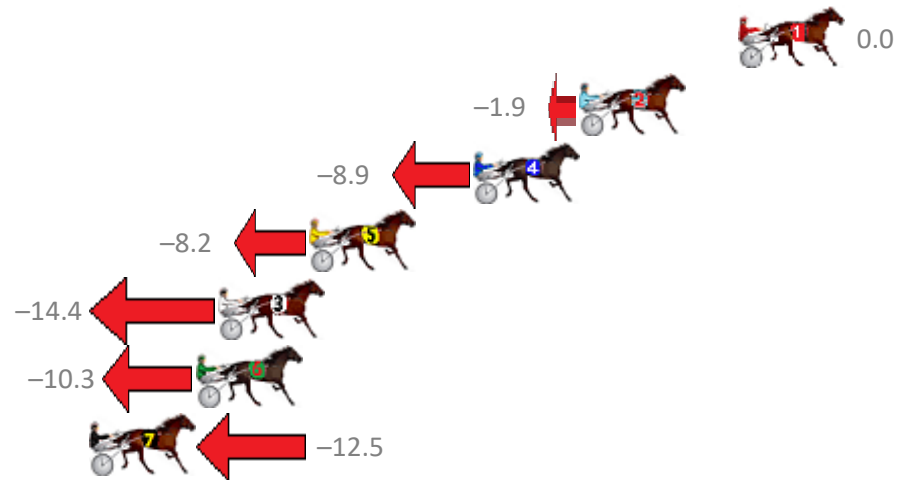

Redcliffe Race 2 Distance 1780m

Tuesday, 13 November 2018

Gross Time: 2:13.50 MileRate: 2:00.70 LeadTime: 11.10s First Qtr: 31.00s Second Qtr: 30.80s Third Qtr: 30.50s Fourth Qtr: 30.10s

NoHorse	Plc	Margin	Time	800Time (W)	400 Time (W)
1 SACHE GIRL	1	0.0m	2:13.50	60.60s (0)	30.10s (0)
2 MISTERRIODEJANEIRO	2	6.3m	2:13.97	60.74s (0)	30.23s (0)
4 REGAL NIGHTSHADE	3	10.5m	2:14.29	61.27s (1)	30.72s (1)
5 MONTEREY JACK	4	17.0m	2:14.78	61.22s (0)	30.58s (0)
3 DALACOS EMPRESS	5	20.6m	2:15.05	61.69s (1)	30.99s (1)
6 SHADOW HUNTER	6	21.5m	2:15.12	61.38s (1)	30.71s (2)
7 BRASS LANTERN	7	25.7m	2:15.43	61.55s (0)	30.63s (0)

Finish Position and metres gained from 800m

Sectionals
Powered by

PJ Harness Analyser
Master harness racing with the power of sectionals
Owners, Trainers and Punters - Check out what's new at www.pjdata.com.au

The Racing Queensland Board (trading as Racing Queensland) and provider are not responsible for the completeness or accuracy of any of the information contained herein, and makes no representations about its suitability for any purpose.