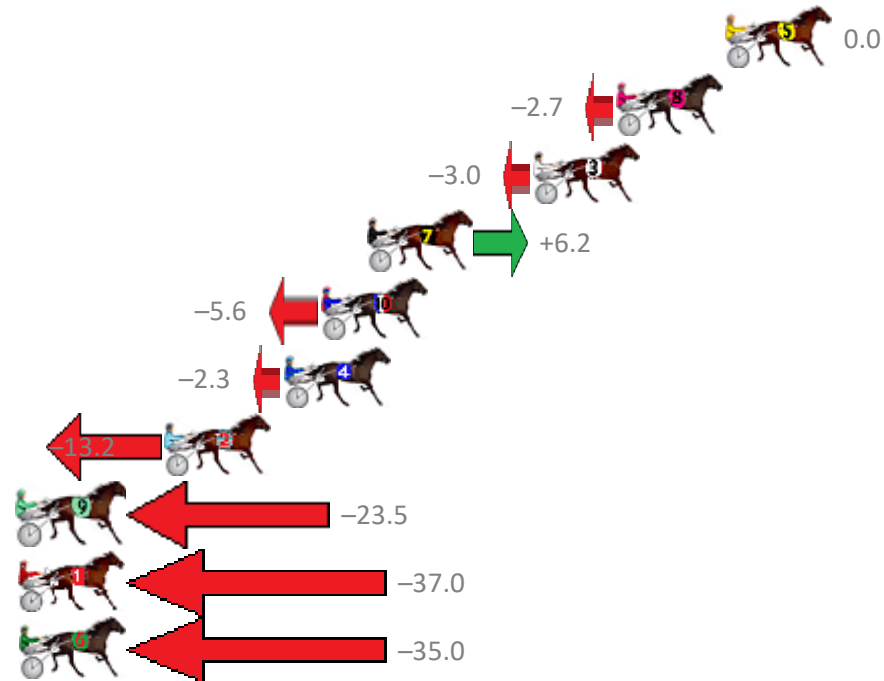

Redcliffe Race 4 Distance 1780m

Tuesday, 13 November 2018

Gross Time: 2:10.30 MileRate: 1:57.80 LeadTime: 11.40s First Qtr: 29.50s Second Qtr: 30.70s Third Qtr: 29.80s Fourth Qtr: 28.90s

NoHorse	Plc	Margin	Time	800Time (W)	400 Time (W)
5 PATERNITY SUIT	1	0.0m	2:10.30	58.70s (0)	28.90s (0)
8 TRILIGHT BRIGADE	2	4.3m	2:10.61	58.90s (1)	29.02s (1)
3 GOT THE GOODS	3	7.6m	2:10.85	58.92s (0)	29.10s (0)
7 PAY ME INTEREST	4	14.2m	2:11.33	58.25s (1)	28.38s (1)
10 NIKALONG HENRY	5	16.0m	2:11.46	59.11s (1)	29.33s (2)
4 DAPPER	6	17.5m	2:11.56	58.87s (1)	29.12s (1)
2 TAKITIMU EXPRESS	7	22.2m	2:11.90	59.67s (0)	29.94s (1)
9 NEWPORT DREAMZ	8	29.3m	2:12.42	60.42s (1)	30.76s (2)
1 OUR PEPPERJACK	9	50.2m	2:13.93	61.41s (0)	31.27s (0)
6 CHIRPY CHUCKLES	10	52.6m	2:14.10	61.27s (2)	30.74s (2)

Finish Position and metres gained from 800m

Sectionals
Powered by

PJ Harness Analyser
Master harness racing with the power of sectionals
Owners, Trainers and Punters - Check out what's new at www.pjdata.com.au

The Racing Queensland Board (trading as Racing Queensland) and provider are not responsible for the completeness or accuracy of any of the information contained herein, and makes no representations about its suitability for any purpose.