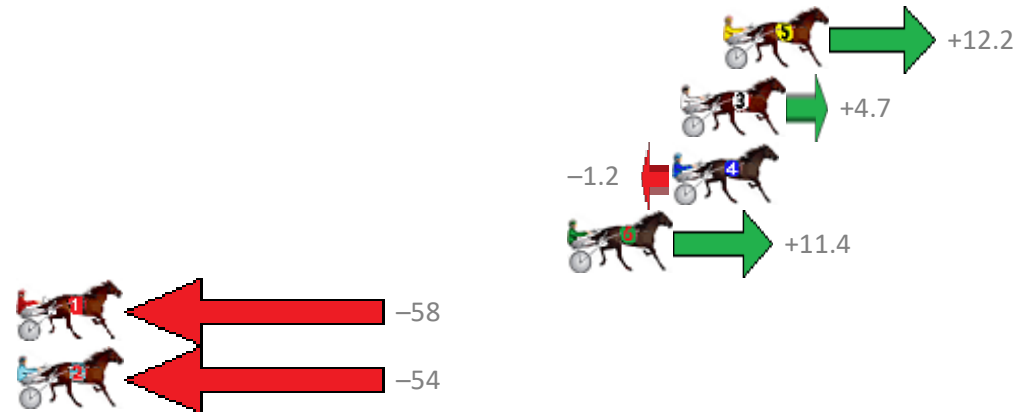

Redcliffe Race 7 Distance 2040m

Tuesday, 13 November 2018

Gross Time: 2:31.40 MileRate: 1:59.40 LeadTime: 32.70s First Qtr: 30.70s Second Qtr: 29.60s Third Qtr: 28.30s Fourth Qtr: 30.10s

NoHorse	Plc	Margin	Time	800Time (W)	400 Time (W)
5 HOT ROD HEAVEN	1	0.0m	2:31.40	57.51s (1)	29.66s (1)
3 SOLDIER OF FORTUNE	2	1.7m	2:31.53	58.06s (1)	29.91s (0)
4 ELLIOTT BROMAC	3	2.0m	2:31.55	58.49s (1)	30.25s (0)
6 HEZ RAZOR SHARP	4	6.2m	2:31.87	57.57s (1)	29.56s (1)
1 GIRL OF THE GLEN	5	57.1m	2:35.70	62.57s (0)	32.97s (0)
2 GIVE ME FIFTY	6	69.8m	2:36.65	62.30s (0)	32.39s (0)

Finish Position and metres gained from 800m

Sectionals
Powered by

PJ Harness Analyser
Master harness racing with the power of sectionals
Owners, Trainers and Punters - Check out what's new at www.pjdata.com.au

The Racing Queensland Board (trading as Racing Queensland) and provider are not responsible for the completeness or accuracy of any of the information contained herein, and makes no representations about its suitability for any purpose.