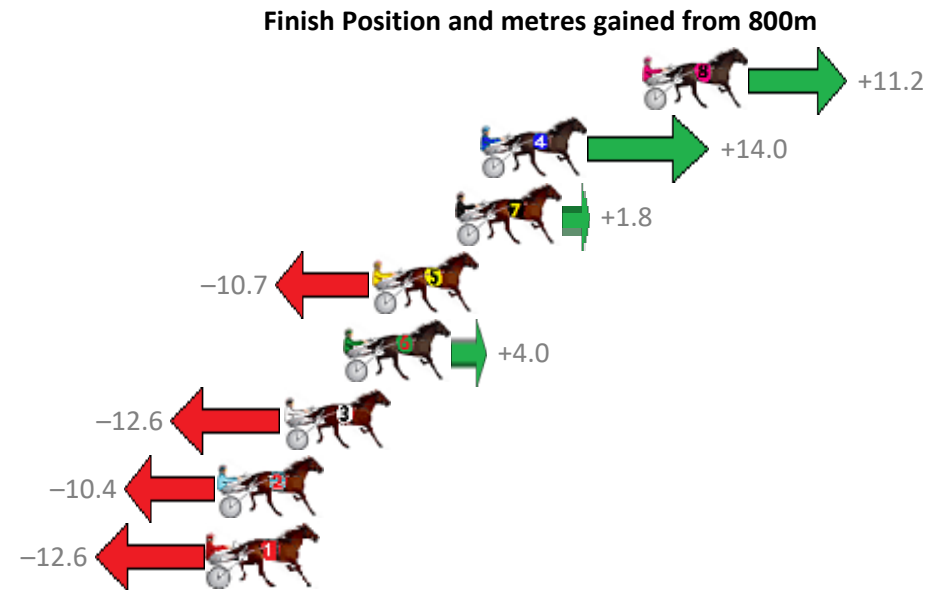

Redcliffe Race 3 Distance 2040m

Tuesday, 13 November 2018

Gross Time: 2:31.10 MileRate: 1:59.20 LeadTime: 30.50s First Qtr: 29.40s Second Qtr: 31.20s Third Qtr: 30.20s Fourth Qtr: 29.80s

NoHorse	Plc	Margin	Time	800Time (W)	400 Time (W)
8 ELENIARK	1	0.0m	2:31.10	59.16s (1)	28.89s (2)
4 LANCELOT BROMAC	2	6.4m	2:31.58	58.95s (1)	29.04s (2)
7 ILLAWONG DREAMTIM	3	7.4m	2:31.65	59.87s (0)	29.62s (1)
5 LONG TERM FELLA	4	10.7m	2:31.90	60.80s (0)	30.60s (0)
6 SOHO SHANGHAI	5	11.8m	2:31.98	59.70s (1)	29.55s (1)
3 DIVAS DELIGHT	6	14.2m	2:32.16	60.94s (1)	30.55s (1)
2 JESTER OH JESTER	7	16.8m	2:32.35	60.78s (1)	30.52s (2)
1 KARLOO MAC	8	17.2m	2:32.38	60.94s (0)	30.69s (0)

Sectionals
Powered by

PJ Harness Analyser
Master harness racing with the power of sectionals
Owners, Trainers and Punters - Check out what's new at www.pjdata.com.au

The Racing Queensland Board (trading as Racing Queensland) and provider are not responsible for the completeness or accuracy of any of the information contained herein, and makes no representations about its suitability for any purpose.