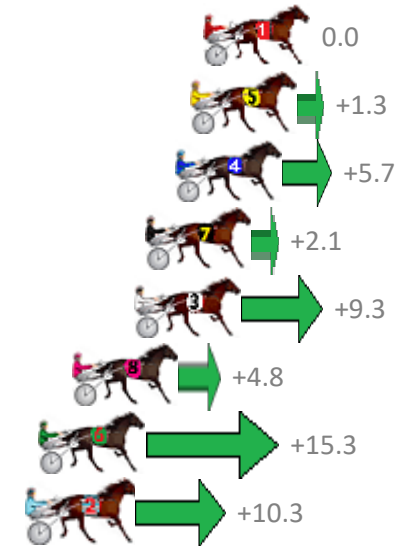

Finish Position and metres gained from 800m

Sectionals
Powered by

PJ Harness Analyser
Master harness racing with the power of sectionals
Owners, Trainers and Punters - Check out what's new at www.pjdata.com.au