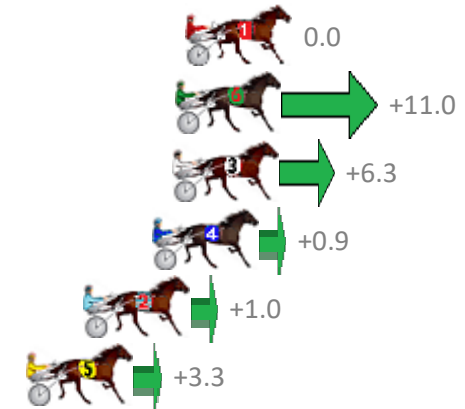

Redcliffe Race 5 Distance 1780m

Tuesday, 13 November 2018

Gross Time: 2:11.20 MileRate: 1:58.60 LeadTime: 11.10s First Qtr: 31.00s Second Qtr: 31.40s Third Qtr: 28.70s Fourth Qtr: 29.00s

NoHorse	Plc	Margin	Time	800Time (W)	400 Time (W)
1 SOMEROSesomeWHER	1	0.0m	2:11.20	57.70s (0)	29.00s (0)
6 LENNY THE LEGEND	2	0.4m	2:11.23	56.91s (1)	28.22s (1)
3 HARD TO HEAR	3	0.5m	2:11.24	57.25s (1)	28.60s (1)
4 MARETTI	4	1.3m	2:11.29	57.64s (1)	28.98s (1)
2 MACHIN OUT	5	4.0m	2:11.49	57.63s (0)	28.91s (0)
5 IMA SEA STORM	6	6.3m	2:11.66	57.46s (0)	28.69s (0)

Finish Position and metres gained from 800m

Sectionals
Powered by

PJ Harness Analyser
Master harness racing with the power of sectionals
Owners, Trainers and Punters - Check out what's new at www.pjdata.com.au

The Racing Queensland Board (trading as Racing Queensland) and provider are not responsible for the completeness or accuracy of any of the information contained herein, and makes no representations about its suitability for any purpose.