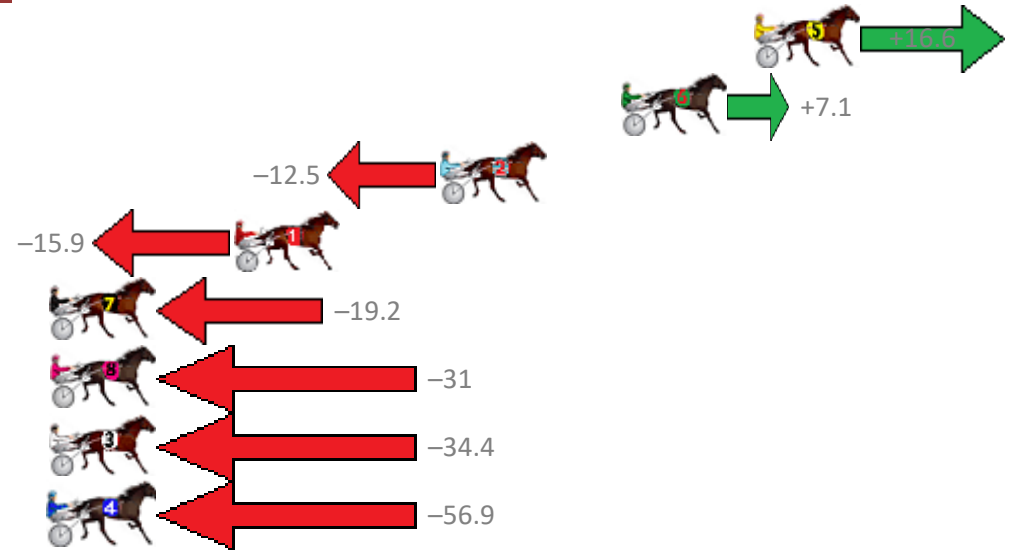

Redcliffe Race 5 Distance 1780m

Thursday, 8 November 2018

Gross Time: 2:12.80 MileRate: 2:00.10 LeadTime: 11.90s First Qtr: 30.50s Second Qtr: 30.70s Third Qtr: 29.90s Fourth Qtr: 29.80s

No Horse	Plc	Margin	Time	800Time (W)	400 Time (W)
5 TOOK YOUR TIME	1	0.0m	2:12.80	58.46s (1)	29.08s (2)
6 HAVANA MOON	2	5.3m	2:13.19	59.17s (1)	29.84s (2)
2 GOOD BOY OLIVER	3	12.5m	2:13.73	60.63s (0)	30.73s (0)
1 ONE TO TANGO	4	20.7m	2:14.34	60.89s (0)	30.94s (0)
7 MISTER FANTANGLES	5	29.6m	2:15.01	61.13s (0)	31.28s (0)
8 BRASS LANTERN	6	33.2m	2:15.27	61.95s (1)	31.66s (1)
3 ERNIE BARRASSO	7	42.2m	2:15.94	62.27s (1)	31.71s (1)
4 CHANGE THE NATION	8	73.1m	2:18.25	63.95s (0)	33.73s (0)

Finish Position and metres gained from 800m

Sectionals
Powered by

PJ Harness Analyser
Master harness racing with the power of sectionals
Owners, Trainers and Punters - Check out what's new at www.pjdata.com.au

The Racing Queensland Board (trading as Racing Queensland) and provider are not responsible for the completeness or accuracy of any of the information contained herein, and makes no representations about its suitability for any purpose.