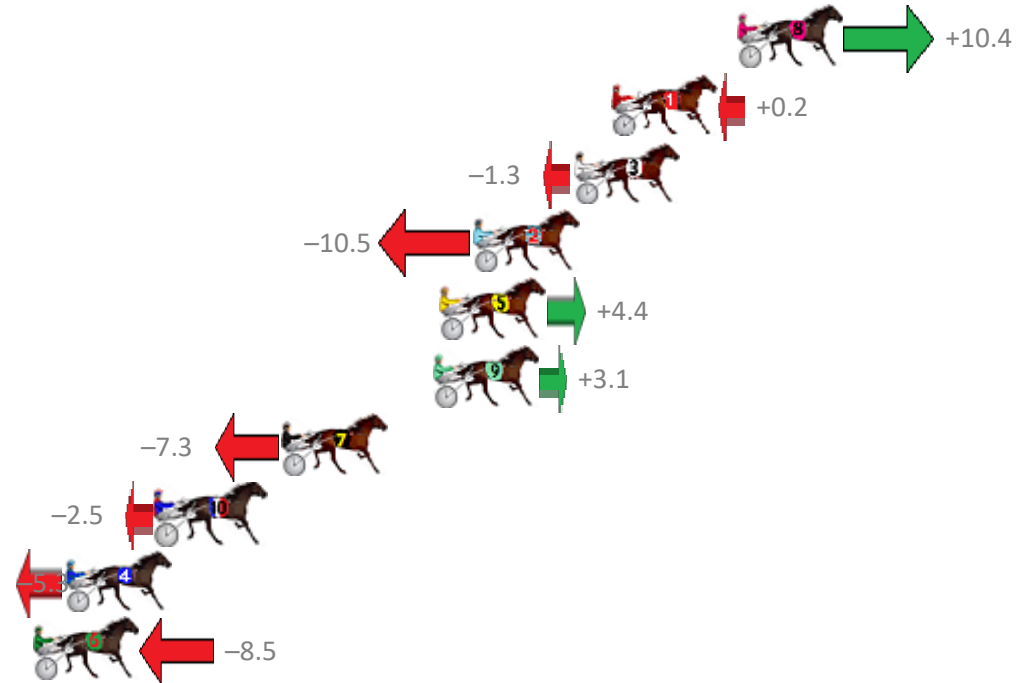

Redcliffe Race 3 Distance 2040m

Thursday, 8 November 2018

Gross Time: 2:34.20 MileRate: 2:01.60 LeadTime: 32.50s First Qtr: 32.10s Second Qtr: 31.30s Third Qtr: 29.20s Fourth Qtr: 29.10s

No Horse	Plc	Margin	Time	800Time (W)	400 Time (W)
8 ONLY ONE PROMISE	1	0.0m	2:34.20	57.54s (1)	28.52s (2)
1 ARBIT MAJOR	2	5.0m	2:34.56	58.29s (0)	29.13s (0)
3 DAPPER	3	6.5m	2:34.67	58.39s (1)	29.28s (1)
2 IM TOOT	4	10.5m	2:34.96	59.07s (0)	29.86s (0)
5 ALLNIGHT MLADY	5	11.8m	2:35.06	57.98s (0)	28.84s (0)
9 WILLSINTOWN	6	12.1m	2:35.08	58.07s (1)	29.03s (1)
7 REGAL NIGHTSHADE	7	18.1m	2:35.52	58.83s (0)	29.67s (0)
10 MATT BELFORD	8	23.1m	2:35.88	58.48s (1)	29.65s (2)
4 LIFEINHEAVEN	9	26.7m	2:36.14	58.69s (0)	29.60s (0)
6 ELFONZO	10	33.9m	2:36.67	58.92s (1)	30.08s (1)

Finish Position and metres gained from 800m

Sectionals
Powered by

PJ Harness Analyser
Master harness racing with the power of sectionals
Owners, Trainers and Punters - Check out what's new at www.pjdata.com.au

The Racing Queensland Board (trading as Racing Queensland) and provider are not responsible for the completeness or accuracy of any of the information contained herein, and makes no representations about its suitability for any purpose.