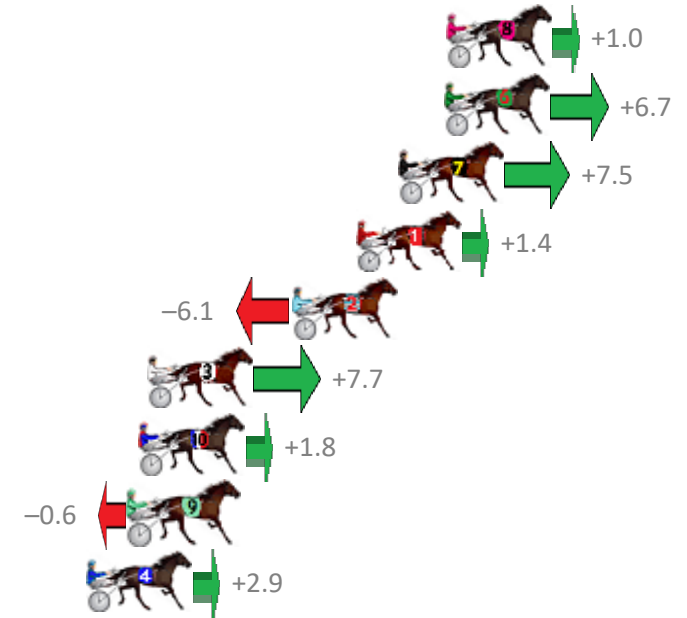

Redcliffe Race 2 Distance 2040m

Thursday, 8 November 2018

Gross Time: 2:33.20 MileRate: 2:00.80 LeadTime: 32.30s First Qtr: 31.60s Second Qtr: 31.10s Third Qtr: 29.00s Fourth Qtr: 29.20s

No Horse	Plc	Margin	Time	800Time (W)	400 Time (W)
8 TASSINI	1	0.0m	2:33.20	58.13s (1)	29.19s (1)
6 THE BOYS GNP	2	0.1m	2:33.21	57.71s (1)	28.93s (2)
7 SAMMARI	3	1.9m	2:33.34	57.65s (0)	28.64s (0)
1 COLOMBIAN GOLD	4	3.6m	2:33.46	58.10s (0)	29.10s (0)
2 OASIS DREAM	5	6.1m	2:33.65	58.64s (0)	29.65s (0)
3 VINNIE THE POET	6	11.9m	2:34.07	57.64s (0)	28.49s (0)
10 CAESARS ASTRUM	7	12.2m	2:34.09	58.07s (0)	29.04s (0)
9 WEASEL	8	12.6m	2:34.12	58.24s (1)	29.35s (1)
4 BETTOR WATCH HIM	9	14.3m	2:34.24	57.99s (1)	29.08s (1)

Finish Position and metres gained from 800m

Sectionals
Powered by

PJ Harness Analyser
Master harness racing with the power of sectionals
Owners, Trainers and Punters - Check out what's new at www.pjdata.com.au

The Racing Queensland Board (trading as Racing Queensland) and provider are not responsible for the completeness or accuracy of any of the information contained herein, and makes no representations about its suitability for any purpose.