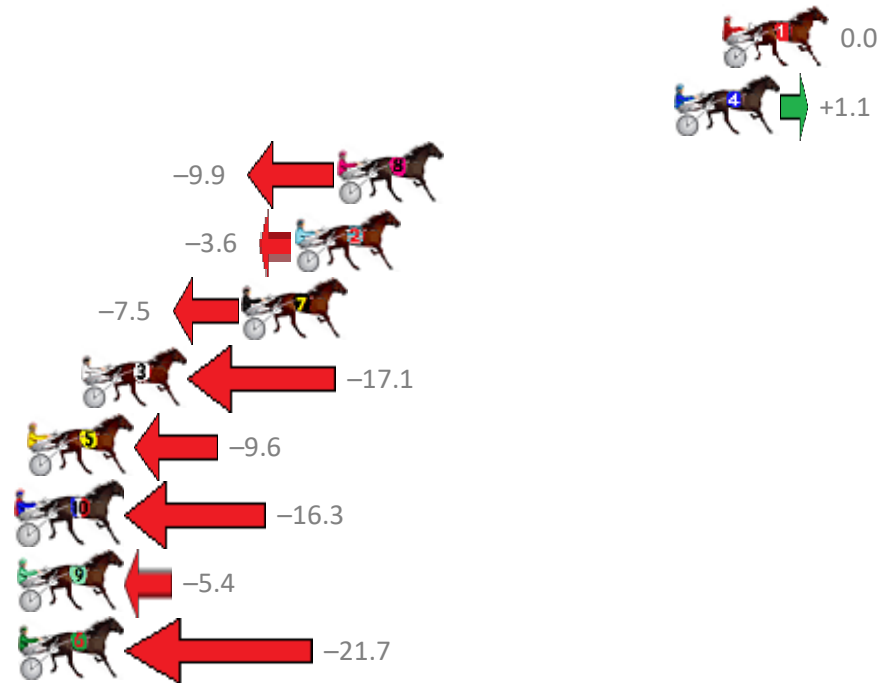

Redcliffe Race 7 Distance 1780m

Thursday, 8 November 2018

Gross Time: 2:14.80 MileRate: 2:01.90 LeadTime: 11.70s First Qtr: 31.70s Second Qtr: 31.90s Third Qtr: 30.90s Fourth Qtr: 28.60s

No Horse	Plc	Margin	Time	800Time (W)	400 Time (W)
1 ACT OF VALOR	1	0.0m	2:14.80	59.50s (0)	28.60s (0)
4 MY MAGIC MERLIN	2	1.9m	2:14.94	59.42s (1)	28.69s (1)
8 KIWI SOLDIER	3	15.3m	2:15.89	60.24s (0)	29.35s (0)
2 NON PASSARE	4	17.0m	2:16.02	59.77s (1)	29.52s (2)
7 CONTRARY COURAGE	5	19.1m	2:16.17	60.06s (0)	29.26s (0)
3 MEANT TO BE ME	6	25.5m	2:16.62	60.77s (1)	30.02s (1)
5 IM ISABELLA	7	27.6m	2:16.77	60.21s (1)	29.80s (2)
10 FEELINGFORARAINBOW	8	32.7m	2:17.14	60.71s (0)	30.14s (1)
9 KYLIE BROMAC	9	40.2m	2:17.67	59.90s (0)	29.76s (0)
6 ARCH EMPRESS	10	61.7m	2:19.21	61.11s (0)	30.85s (0)

Finish Position and metres gained from 800m

Sectionals
Powered by

PJ Harness Analyser
Master harness racing with the power of sectionals
Owners, Trainers and Punters - Check out what's new at www.pjdata.com.au

The Racing Queensland Board (trading as Racing Queensland) and provider are not responsible for the completeness or accuracy of any of the information contained herein, and makes no representations about its suitability for any purpose.