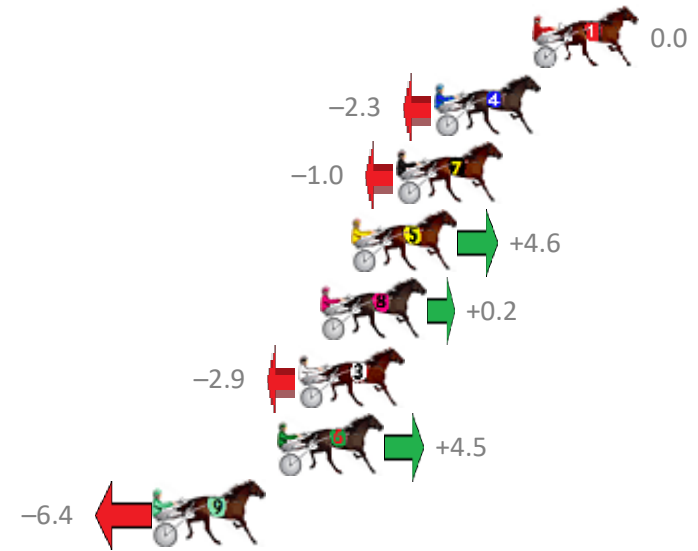

Redcliffe Race 4 Distance 1780m

Thursday, 8 November 2018

Gross Time: 2:15.40 MileRate: 2:02.40 LeadTime: 11.60s First Qtr: 31.30s Second Qtr: 33.00s Third Qtr: 30.00s Fourth Qtr: 29.50s

No Horse	Plc	Margin	Time	800Time (W)	400 Time (W)
1 WRITEABOUTCHELSEA	1	0.0m	2:15.40	59.50s (0)	29.50s (0)
4 FAMOUS SHOES	2	3.9m	2:15.69	59.67s (1)	29.68s (1)
7 SNAKES N LADDERS	3	5.4m	2:15.80	59.57s (0)	29.56s (0)
5 BUKTHSYSTEM	4	7.2m	2:15.93	59.16s (1)	29.07s (1)
8 MODERN THOUGHT	5	8.4m	2:16.02	59.49s (0)	29.38s (0)
3 IM ROLLING STONED	6	9.3m	2:16.09	59.72s (1)	29.67s (1)
6 MINI MIRACLE	7	10.1m	2:16.14	59.17s (2)	29.17s (2)
9 CHEYENNE WARRIOR	8	15.0m	2:16.51	59.98s (2)	29.96s (2)

Finish Position and metres gained from 800m

Sectionals
Powered by

PJ Harness Analyser
Master harness racing with the power of sectionals
Owners, Trainers and Punters - Check out what's new at www.pjdata.com.au

The Racing Queensland Board (trading as Racing Queensland) and provider are not responsible for the completeness or accuracy of any of the information contained herein, and makes no representations about its suitability for any purpose.