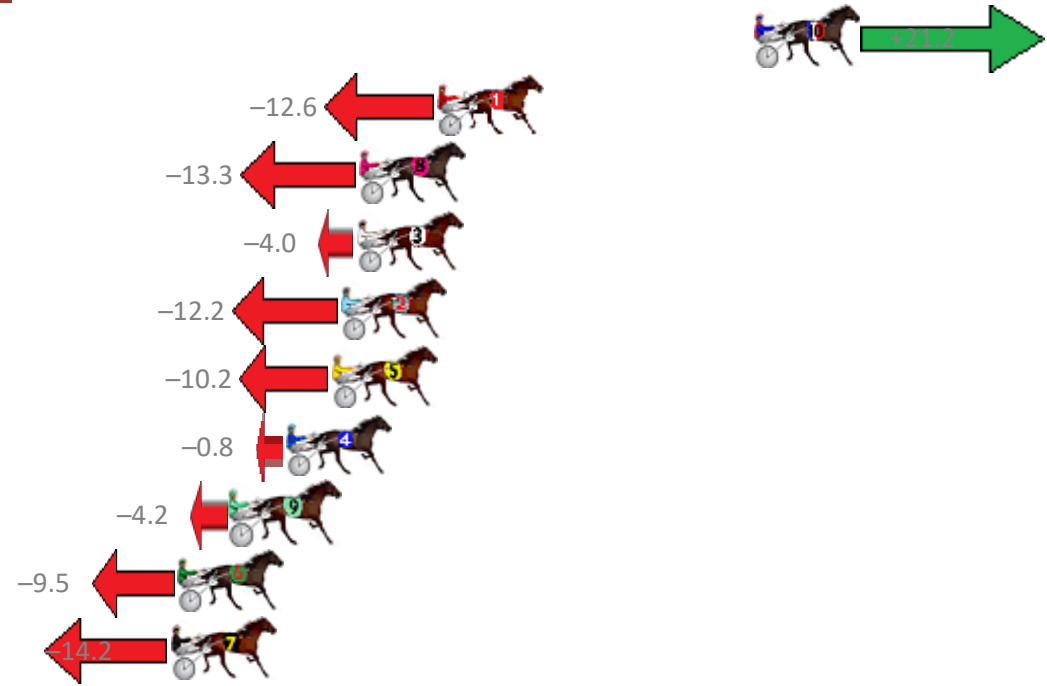

Redcliffe Race 1 Distance 2040m

Thursday, 8 November 2018

Gross Time: 2:31.30 MileRate: 1:59.30 LeadTime: 30.00s First Qtr: 31.70s Second Qtr: 31.20s Third Qtr: 30.00s Fourth Qtr: 28.40s

No Horse	Plc	Margin	Time	800Time (W)	400 Time (W)
10 JOSSIE JAMES	1	0.0m	2:31.30	56.85s (1)	28.39s (2)
1 BOB GAGE	2	12.6m	2:32.19	59.32s (0)	29.29s (0)
8 BROADWATER	3	15.7m	2:32.41	59.37s (1)	29.47s (1)
3 PADDINGTON CENTRAL	4	15.8m	2:32.42	58.69s (1)	28.73s (2)
2 THE HARLEM HAMMER	5	16.4m	2:32.46	59.29s (0)	29.22s (0)
5 FRENCH GLOBE	6	16.8m	2:32.49	59.14s (1)	29.12s (1)
4 BIG BEAT	7	18.6m	2:32.62	58.46s (0)	28.50s (1)
9 MACHIN OUT	8	20.8m	2:32.78	58.71s (1)	28.61s (2)
6 ADRIFT	9	22.9m	2:32.93	59.09s (0)	28.92s (0)
7 GREGS LEGACY	10	23.2m	2:32.95	59.44s (0)	29.34s (0)

Finish Position and metres gained from 800m

Sectionals
Powered by

PJ Harness Analyser
Master harness racing with the power of sectionals
Owners, Trainers and Punters - Check out what's new at www.pjdata.com.au

The Racing Queensland Board (trading as Racing Queensland) and provider are not responsible for the completeness or accuracy of any of the information contained herein, and makes no representations about its suitability for any purpose.