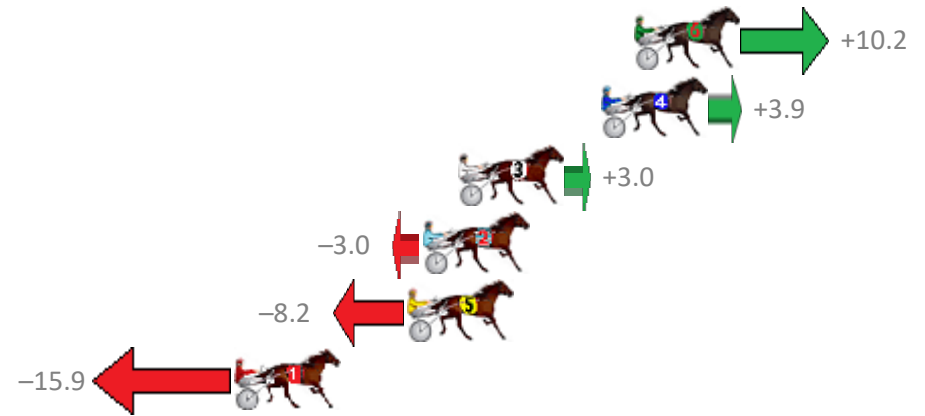

Redcliffe Race 6 Distance 2040m

Thursday, 8 November 2018

Gross Time: 2:32.50 MileRate: 2:00.30 LeadTime: 32.10s First Qtr: 31.50s Second Qtr: 30.20s Third Qtr: 29.20s Fourth Qtr: 29.50s

No Horse	Plc	Margin	Time	800Time (W)	400 Time (W)
6 MANDY KRIDEN	1	0.0m	2:32.50	57.95s (1)	28.76s (1)
4 BET IM SPECIAL	2	1.3m	2:32.60	58.41s (1)	29.21s (1)
3 SOHO SHANGHAI	3	7.0m	2:33.02	58.48s (0)	29.35s (0)
2 GRINVIL	4	8.4m	2:33.12	58.92s (0)	29.77s (0)
5 HOT DOGMA	5	9.0m	2:33.16	59.30s (1)	30.10s (1)
1 BETTOR BE LUCKY	6	15.9m	2:33.67	59.87s (0)	30.67s (0)

Finish Position and metres gained from 800m

Sectionals
Powered by

PJ Harness Analyser
Master harness racing with the power of sectionals
Owners, Trainers and Punters - Check out what's new at www.pjdata.com.au

The Racing Queensland Board (trading as Racing Queensland) and provider are not responsible for the completeness or accuracy of any of the information contained herein, and makes no representations about its suitability for any purpose.