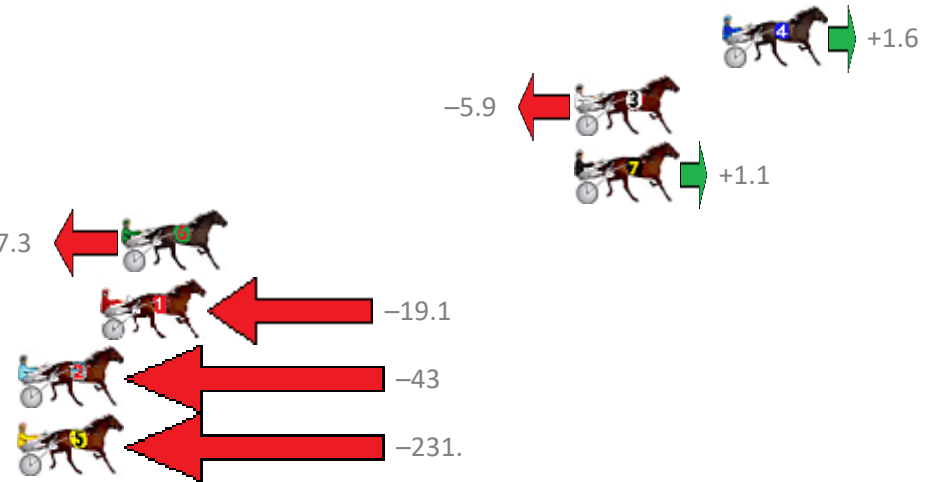

Redcliffe Race 8 Distance 2040m

Thursday, 8 November 2018

Gross Time: 2:37.00 MileRate: 2:03.90 LeadTime: 32.30s First Qtr: 32.30s Second Qtr: 31.40s Third Qtr: 30.00s Fourth Qtr: 31.00s

No Horse	Plc	Margin	Time	800Time (W)	400 Time (W)
4 ASTRAL RULER	1	0.0m	2:37.00	60.88s (1)	30.95s (1)
3 REDRIVERDEBBA	2	5.9m	2:37.46	61.45s (0)	31.46s (0)
7 MISTER OZ	3	5.9m	2:37.46	60.92s (1)	31.01s (1)
6 MONORAIL	4	23.9m	2:38.85	61.56s (0)	30.98s (1)
1 GO AHEAD MAKEMYDA	5	24.7m	2:38.91	62.46s (0)	32.50s (0)
2 KIP KEINO	6	53.3m	2:41.13	64.23s (0)	33.47s (0)
5 DAENERYS STORMBOR	7	243.9m	2:55.90	78.62s (1)	40.60s (0)

Finish Position and metres gained from 800m

Sectionals
Powered by

PJ Harness Analyser
Master harness racing with the power of sectionals
Owners, Trainers and Punters - Check out what's new at www.pjdata.com.au

The Racing Queensland Board (trading as Racing Queensland) and provider are not responsible for the completeness or accuracy of any of the information contained herein, and makes no representations about its suitability for any purpose.